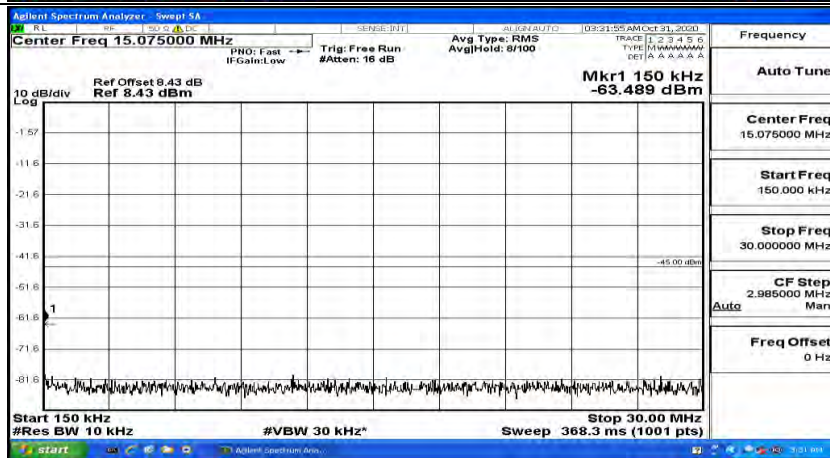

(Channel Bandwidth:15 MHz)\_MCH\_16QAM\_1RB#74

(Channel Bandwidth:15 MHz)\_HCH\_16QAM\_1RB#0

(Channel Bandwidth:15 MHz)\_HCH\_16QAM\_1RB#37

(Channel Bandwidth:15 MHz)\_HCH\_16QAM\_1RB#74