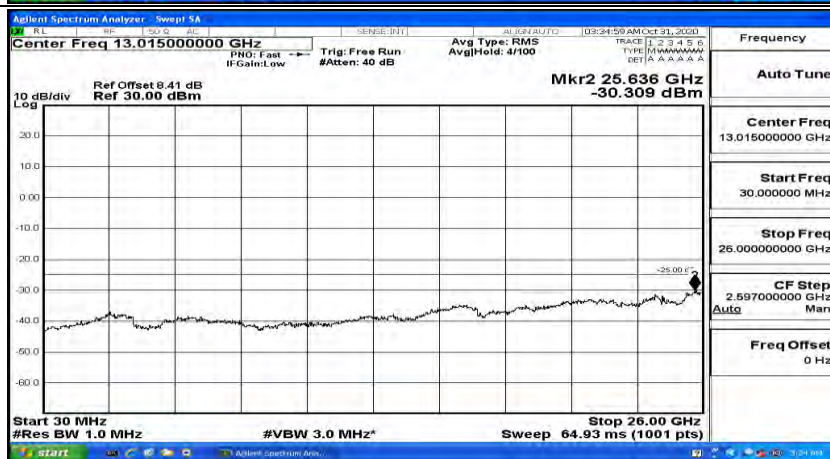

(Channel Bandwidth:20 MHz)_MCH_QPSK_1RB#99