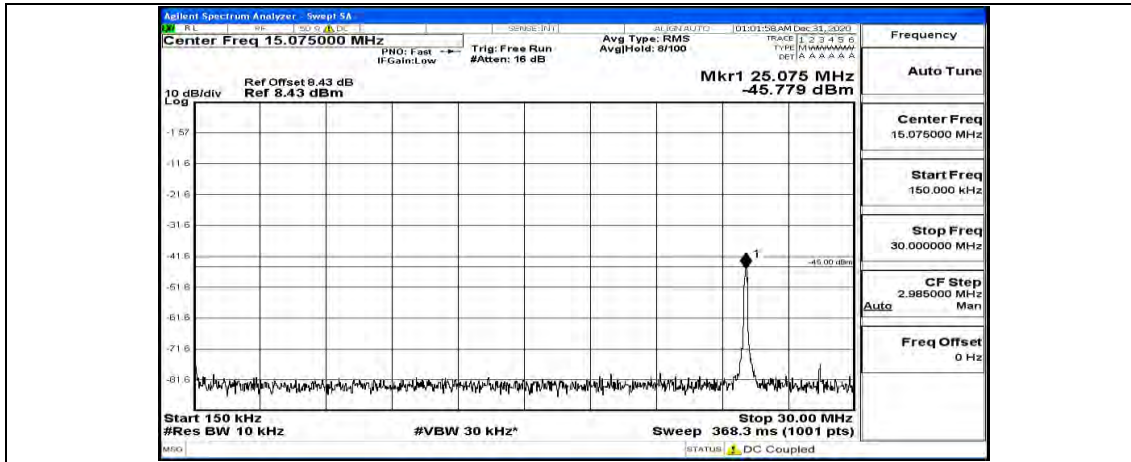

Channel Bandwidth: 15 MHz

(Channel Bandwidth:15 MHz)\_LCH\_QPSK\_1RB#0

(Channel Bandwidth:15 MHz)\_LCH\_QPSK\_1RB#37

(Channel Bandwidth:15 MHz)\_LCH\_QPSK\_1RB#74

(Channel Bandwidth:15 MHz)\_MCH\_QPSK\_1RB#0