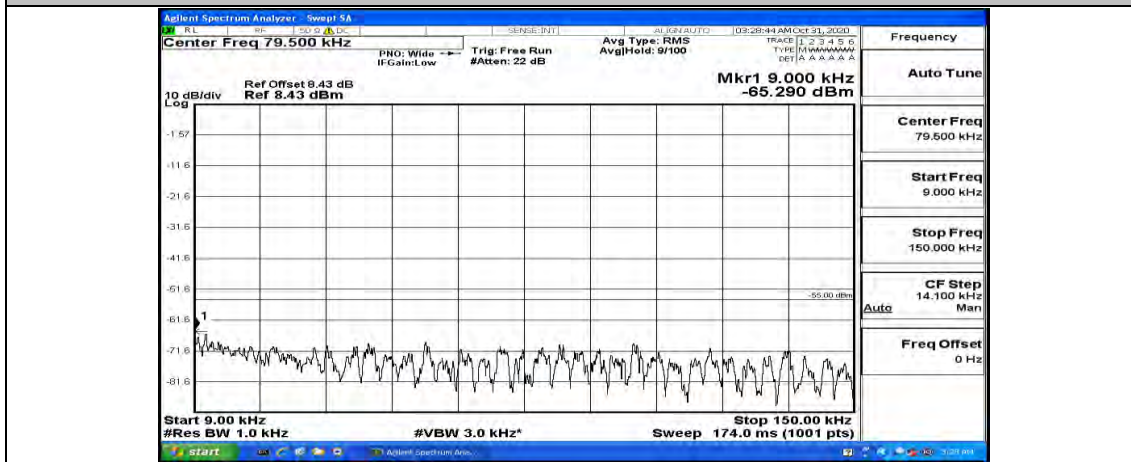

Channel Bandwidth: 15 MHz

(Channel Bandwidth:15 MHz)\_LCH\_QPSK\_1RB#0

(Channel Bandwidth:15 MHz)\_LCH\_QPSK\_1RB#37

(Channel Bandwidth:15 MHz)\_LCH\_QPSK\_1RB#74

(Channel Bandwidth:15 MHz)\_MCH\_QPSK\_1RB#0