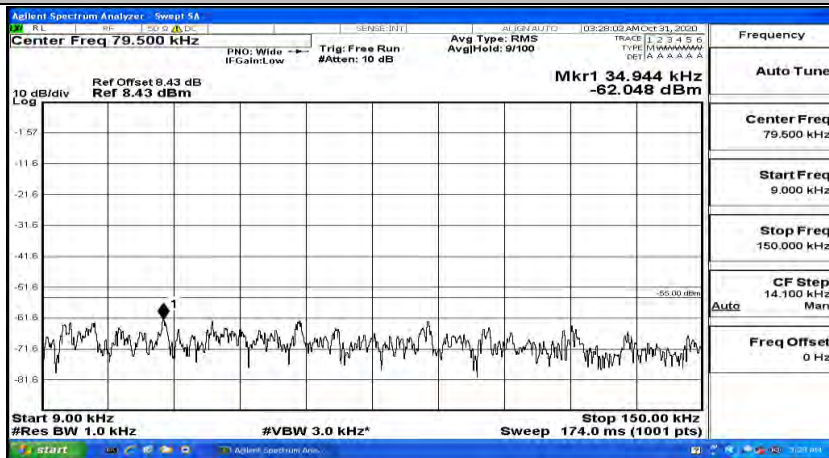

(Channel Bandwidth:15 MHz) LCH_16QAM_1RB#37