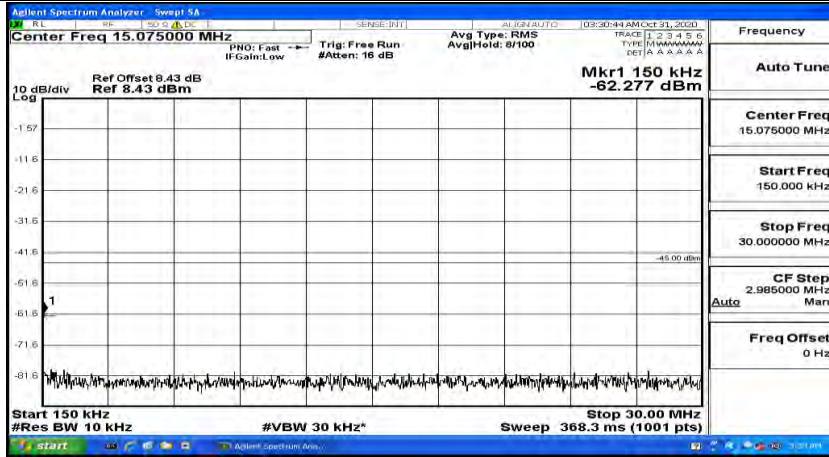

(Channel Bandwidth:15 MHz)\_MCH\_QPSK\_1RB#37

(Channel Bandwidth:15 MHz)\_MCH\_QPSK\_1RB#74

(Channel Bandwidth:15 MHz)\_HCH\_QPSK\_1RB#0

(Channel Bandwidth:15 MHz)\_HCH\_QPSK\_1RB#37

(Channel Bandwidth:15 MHz)\_HCH\_QPSK\_1RB#74