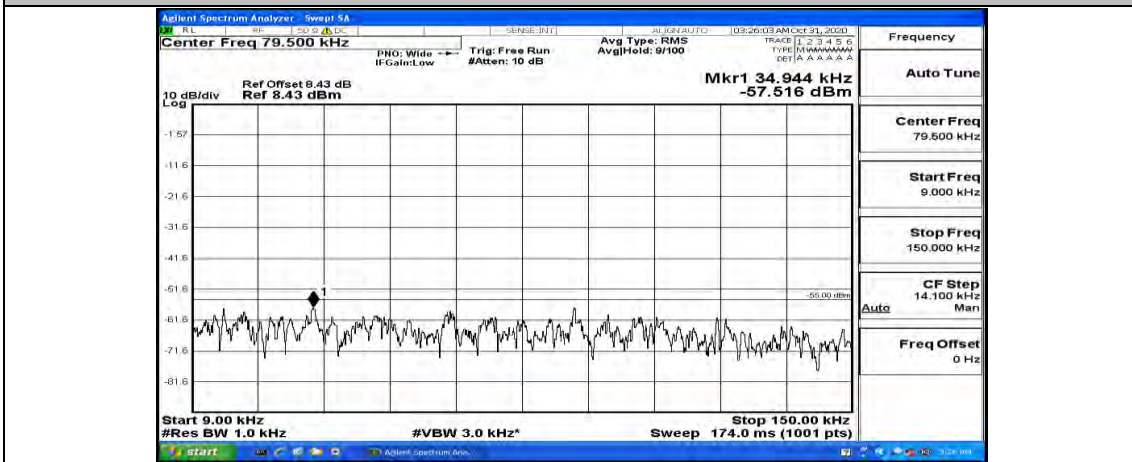

Channel Bandwidth: 10 MHz_HCH_16QAM_1RB#0