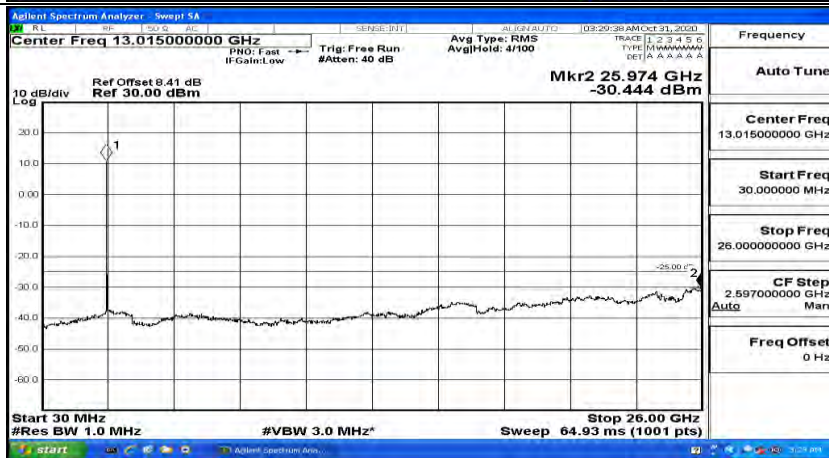

(Channel Bandwidth:15 MHz)\_LCH\_16QAM\_1RB#0

(Channel Bandwidth:15 MHz) LCH\_16QAM\_1RB#37

(Channel Bandwidth:15 MHz) LCH\_16QAM\_1RB#74

(Channel Bandwidth:15 MHz)\_MCH\_16QAM\_1RB#0

(Channel Bandwidth:15 MHz)\_MCH\_16QAM\_1RB#37