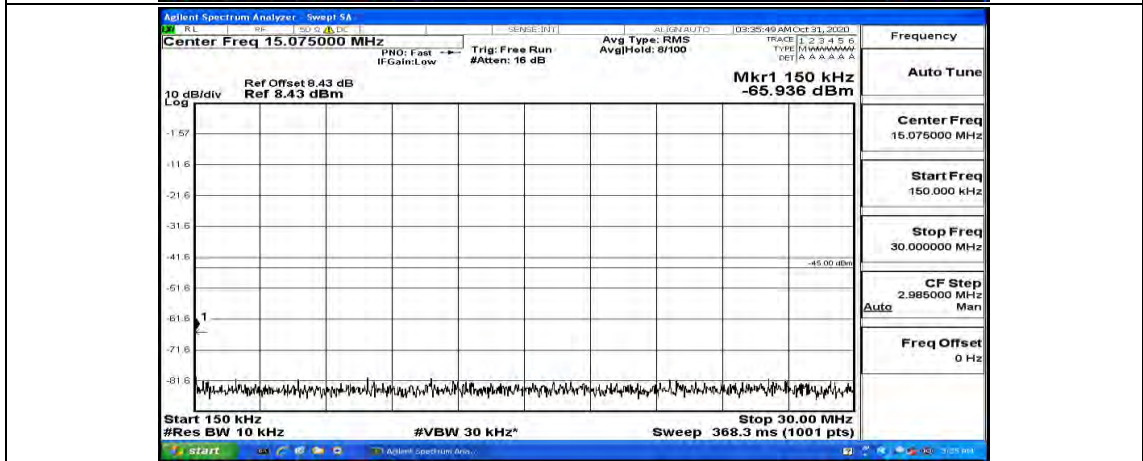

(Channel Bandwidth:20 MHz)_MCH_16QAM_1RB#99