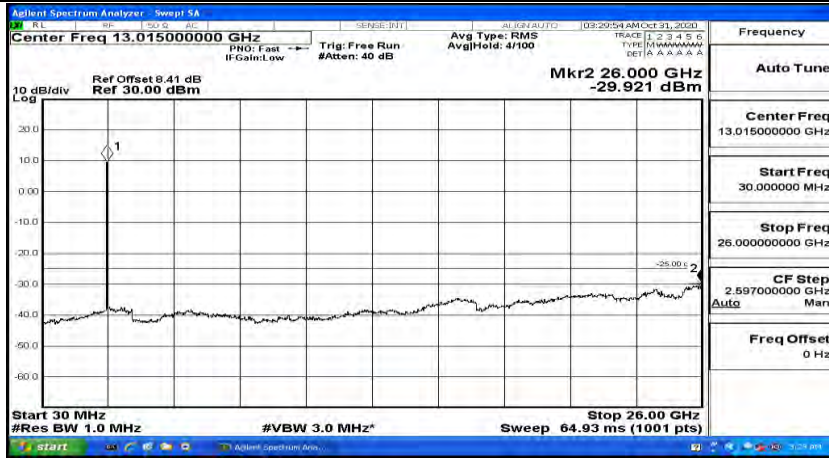

(Channel Bandwidth:15 MHz)\_LCH\_16QAM\_1RB#0

(Channel Bandwidth:15 MHz) LCH\_16QAM\_1RB#37

(Channel Bandwidth:15 MHz) LCH\_16QAM\_1RB#74

(Channel Bandwidth:15 MHz)\_MCH\_16QAM\_1RB#0

(Channel Bandwidth:15 MHz)\_MCH\_16QAM\_1RB#37