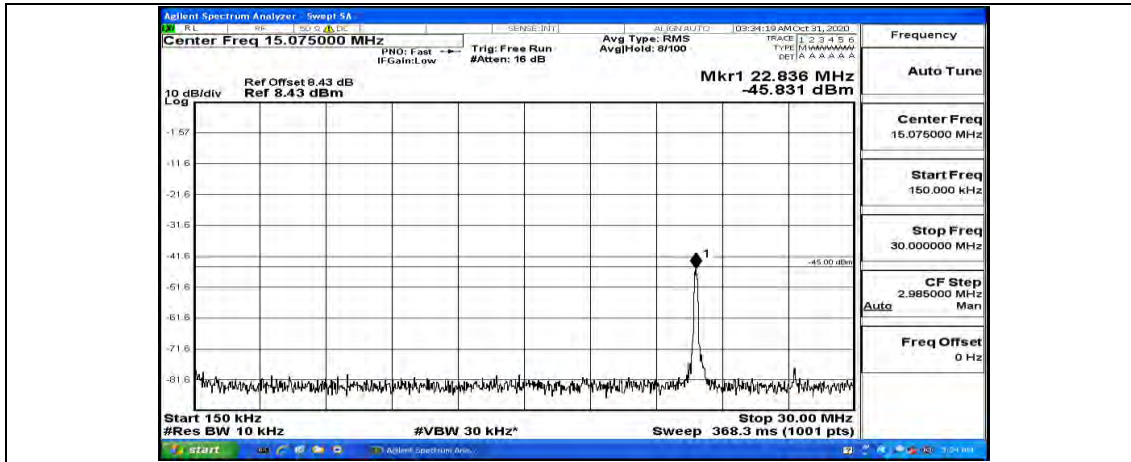

### Channel Bandwidth: 20 MHz

(Channel Bandwidth:20 MHz)\_LCH\_QPSK\_1RB#0

(Channel Bandwidth:20 MHz)\_LCH\_QPSK\_1RB#49

(Channel Bandwidth:20 MHz)\_LCH\_QPSK\_1RB#99

(Channel Bandwidth:20 MHz)\_MCH\_QPSK\_1RB#0