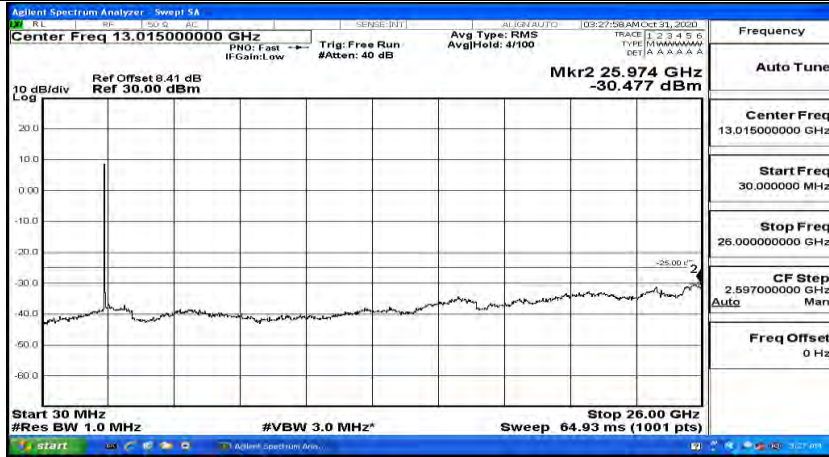

(Channel Bandwidth:15 MHz) LCH_16QAM_1RB#37