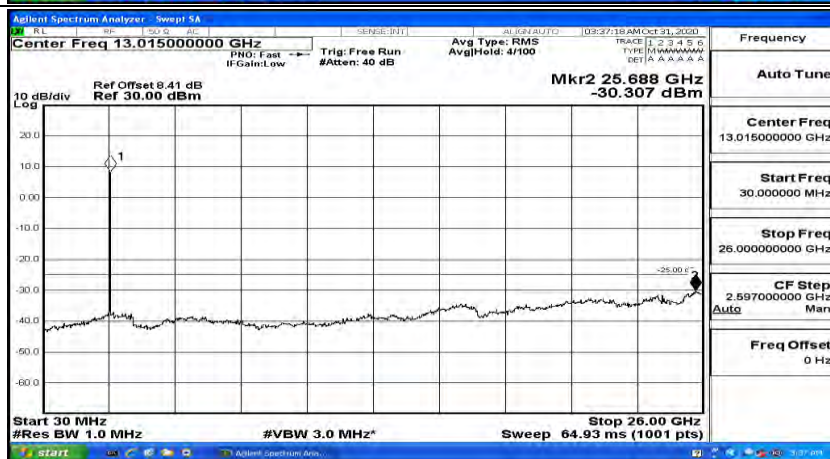

(Channel Bandwidth:20 MHz)\_MCH\_16QAM\_1RB#49

(Channel Bandwidth:20 MHz)\_MCH\_16QAM\_1RB#99

(Channel Bandwidth:20 MHz)\_HCH\_16QAM\_1RB#0

(Channel Bandwidth:20 MHz)\_HCH\_16QAM\_1RB#49

(Channel Bandwidth:20 MHz)\_HCH\_16QAM\_1RB#99