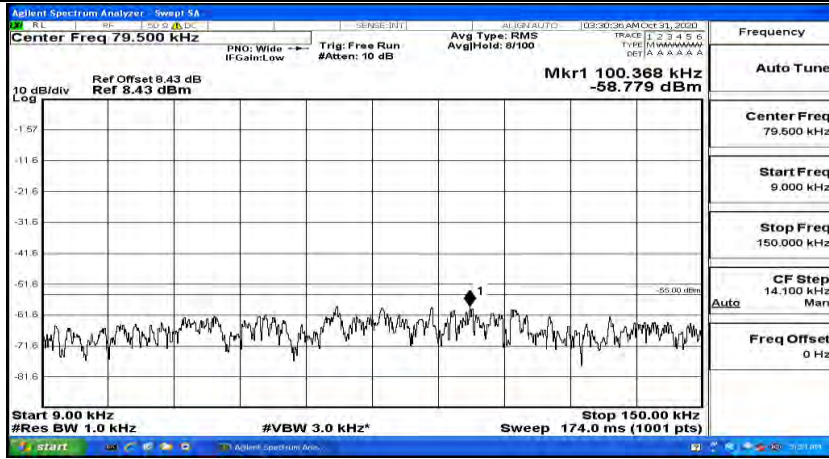

(Channel Bandwidth:15 MHz)\_MCH\_QPSK\_1RB#37

(Channel Bandwidth:15 MHz)\_MCH\_QPSK\_1RB#74

(Channel Bandwidth:15 MHz)\_HCH\_QPSK\_1RB#0

(Channel Bandwidth:15 MHz)\_HCH\_QPSK\_1RB#37

(Channel Bandwidth:15 MHz)\_HCH\_QPSK\_1RB#74