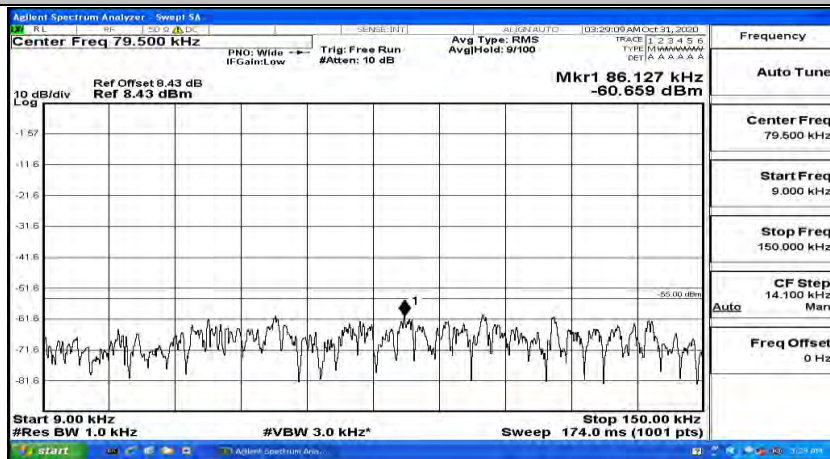

(Channel Bandwidth:15 MHz)_MCH_QPSK_1RB#74