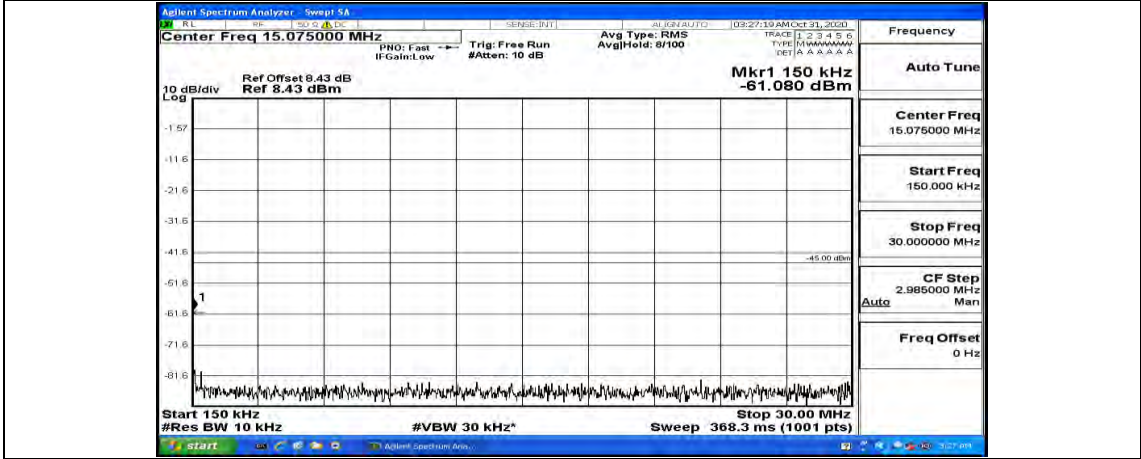

Channel Bandwidth: 10 MHz\_MCH\_16QAM\_1RB#24

Channel Bandwidth: 10 MHz\_MCH\_16QAM\_1RB#49

Channel Bandwidth: 10 MHz\_HCH\_16QAM\_1RB#0

Channel Bandwidth: 10 MHz\_HCH\_16QAM\_1RB#24

Channel Bandwidth: 10 MHz\_HCH\_16QAM\_1RB#49

Channel Bandwidth: 15 MHz

(Channel Bandwidth:15 MHz)\_LCH\_QPSK\_1RB#0

(Channel Bandwidth:15 MHz)\_LCH\_QPSK\_1RB#37

(Channel Bandwidth:15 MHz)\_LCH\_QPSK\_1RB#74

(Channel Bandwidth:15 MHz)\_MCH\_QPSK\_1RB#0