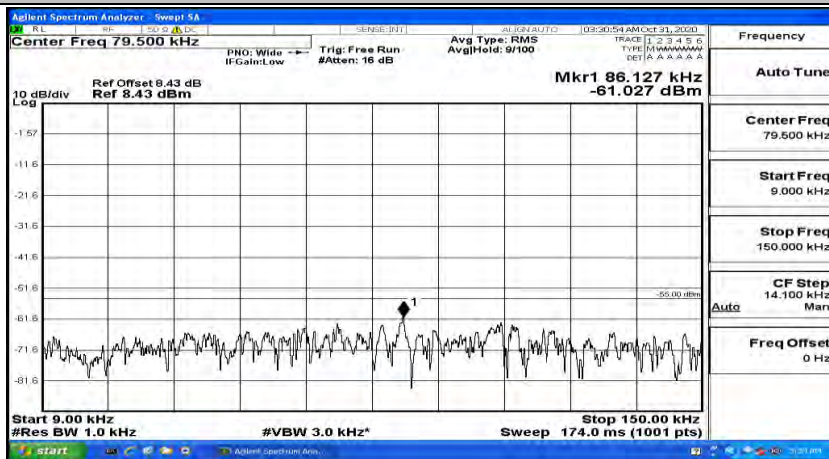

(Channel Bandwidth:15 MHz)\_MCH\_QPSK\_1RB#37

(Channel Bandwidth:15 MHz)\_MCH\_QPSK\_1RB#74

(Channel Bandwidth:15 MHz)\_HCH\_QPSK\_1RB#0

(Channel Bandwidth:15 MHz)\_HCH\_QPSK\_1RB#37

(Channel Bandwidth:15 MHz)\_HCH\_QPSK\_1RB#74