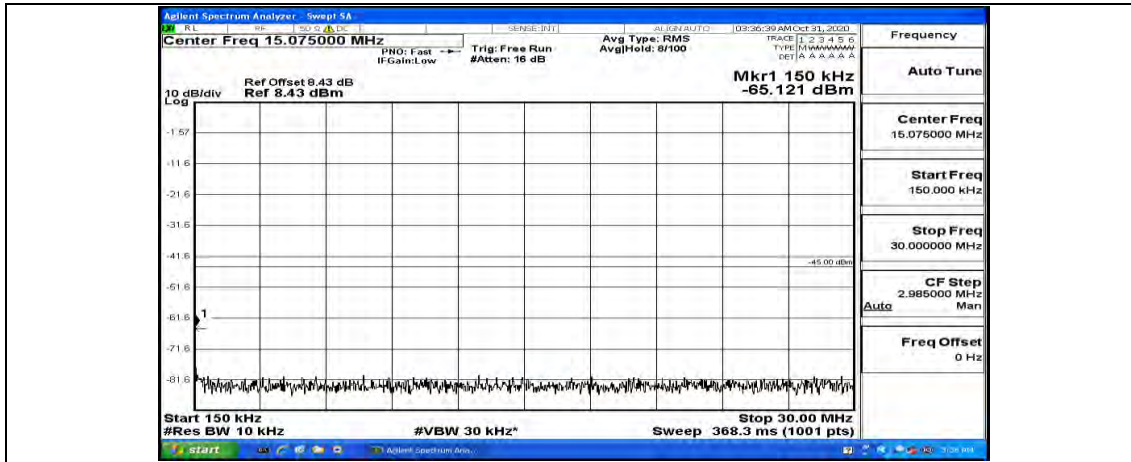

(Channel Bandwidth:20 MHz)\_MCH\_QPSK\_1RB#49

(Channel Bandwidth:20 MHz)\_MCH\_QPSK\_1RB#99

(Channel Bandwidth:20 MHz)\_HCH\_QPSK\_1RB#0

(Channel Bandwidth:20 MHz)\_HCH\_QPSK\_1RB#49

(Channel Bandwidth:20 MHz)\_HCH\_QPSK\_1RB#99

(Channel Bandwidth:20 MHz)\_LCH\_16QAM\_1RB#0

(Channel Bandwidth:20 MHz) LCH\_16QAM\_1RB#49

(Channel Bandwidth:20 MHz) LCH\_16QAM\_1RB#99

(Channel Bandwidth:20 MHz)\_MCH\_16QAM\_1RB#0

#img-16QAM-M-20-1-L-CSE-2