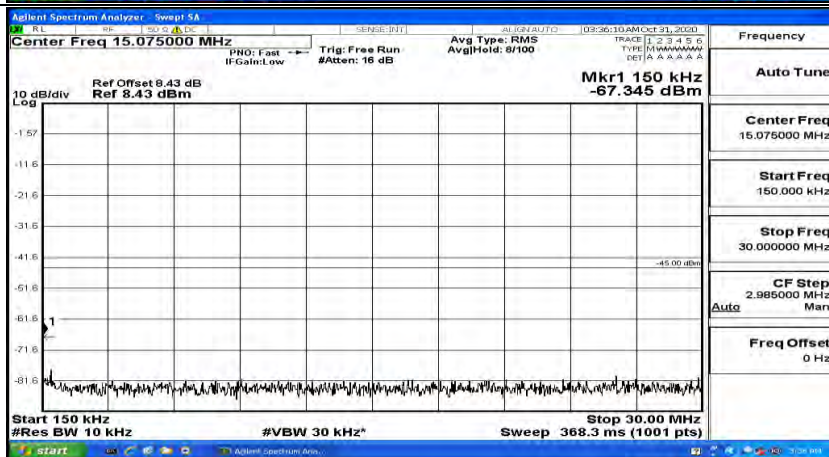

(Channel Bandwidth:20 MHz)_HCH_QPSK_1RB#0

(Channel Bandwidth:20 MHz)_HCH_QPSK_1RB#49