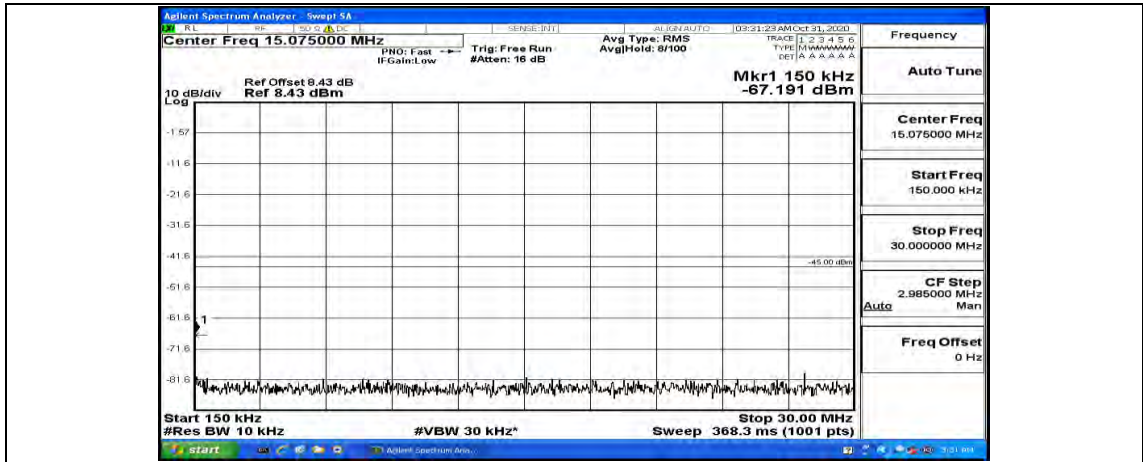

(Channel Bandwidth:15 MHz)_HCH_16QAM_1RB#37