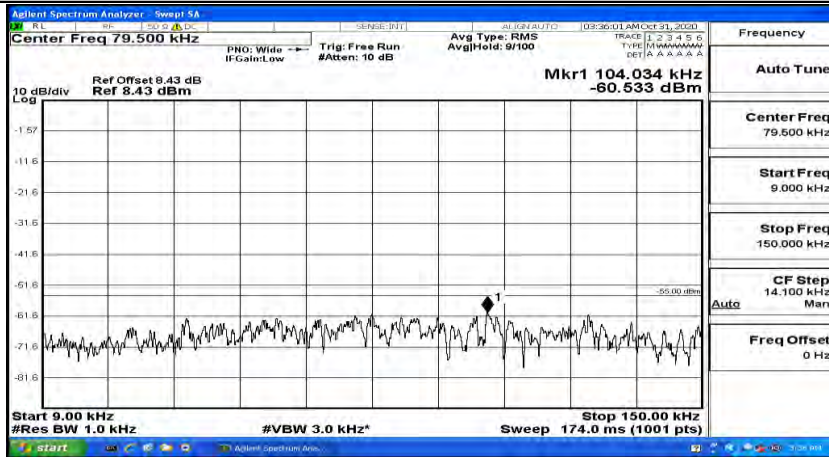

(Channel Bandwidth:20 MHz)_HCH_QPSK_1RB#0

(Channel Bandwidth:20 MHz)_HCH_QPSK_1RB#49