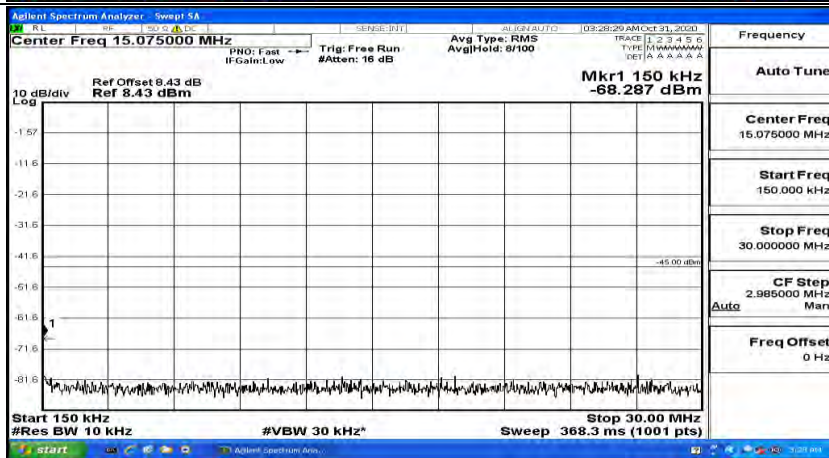

(Channel Bandwidth:15 MHz)\_LCH\_16QAM\_1RB#0

(Channel Bandwidth:15 MHz) LCH\_16QAM\_1RB#37

(Channel Bandwidth:15 MHz) LCH\_16QAM\_1RB#74

(Channel Bandwidth:15 MHz)\_MCH\_16QAM\_1RB#0

(Channel Bandwidth:15 MHz)\_MCH\_16QAM\_1RB#37