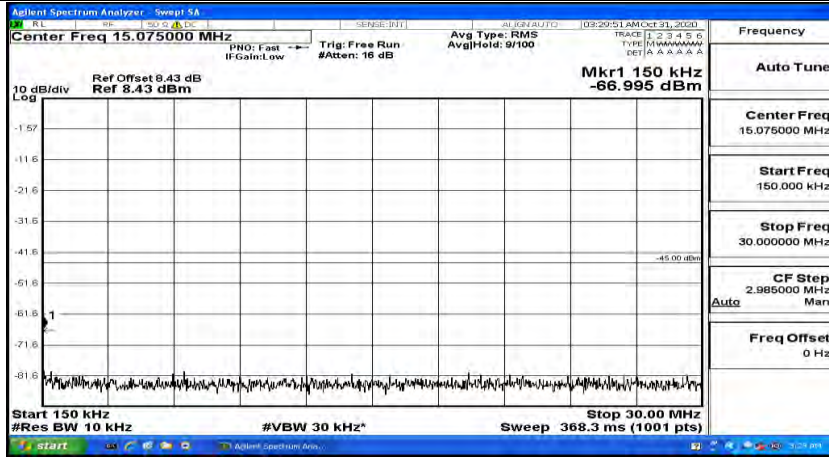

(Channel Bandwidth:15 MHz)\_LCH\_16QAM\_1RB#0

(Channel Bandwidth:15 MHz) LCH\_16QAM\_1RB#37

(Channel Bandwidth:15 MHz) LCH\_16QAM\_1RB#74

(Channel Bandwidth:15 MHz)\_MCH\_16QAM\_1RB#0

(Channel Bandwidth:15 MHz)\_MCH\_16QAM\_1RB#37