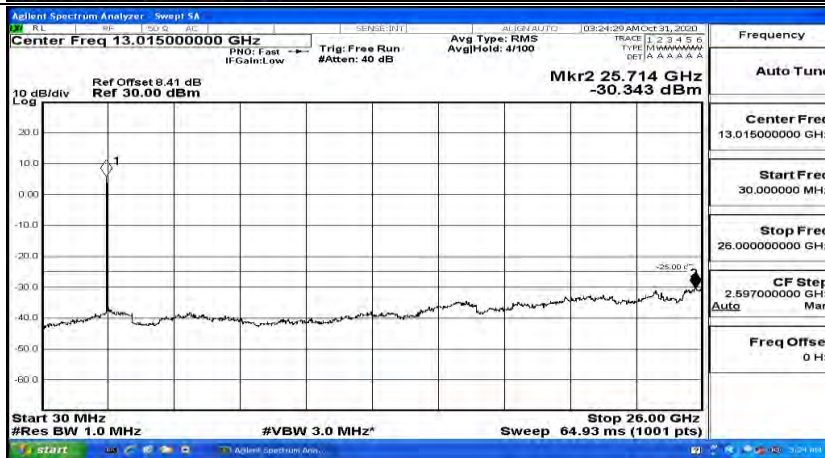

Channel Bandwidth: 10 MHz\_HCH\_QPSK\_1RB#49

Channel Bandwidth: 10 MHz\_LCH\_16QAM\_1RB#0

Channel Bandwidth: 10 MHz\_LCH\_16QAM\_1RB#24

Channel Bandwidth: 10 MHz\_LCH\_16QAM\_1RB#49

Channel Bandwidth: 10 MHz\_MCH\_16QAM\_1RB#0

Channel Bandwidth: 10 MHz\_MCH\_16QAM\_1RB#24

Channel Bandwidth: 10 MHz\_MCH\_16QAM\_1RB#49

Channel Bandwidth: 10 MHz\_HCH\_16QAM\_1RB#0

Channel Bandwidth: 10 MHz\_HCH\_16QAM\_1RB#24

Channel Bandwidth: 10 MHz\_HCH\_16QAM\_1RB#49