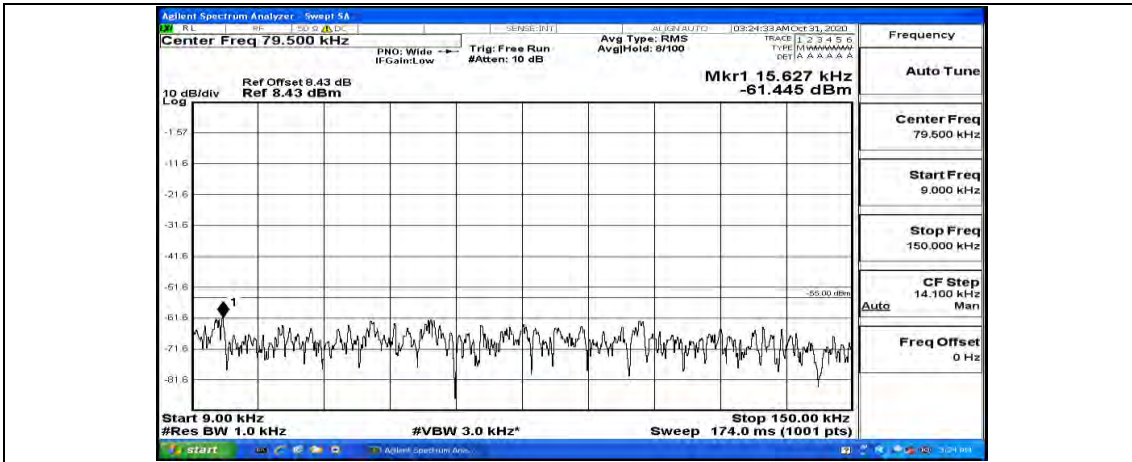

Channel Bandwidth: 10 MHz_MCH_16QAM_1RB#49