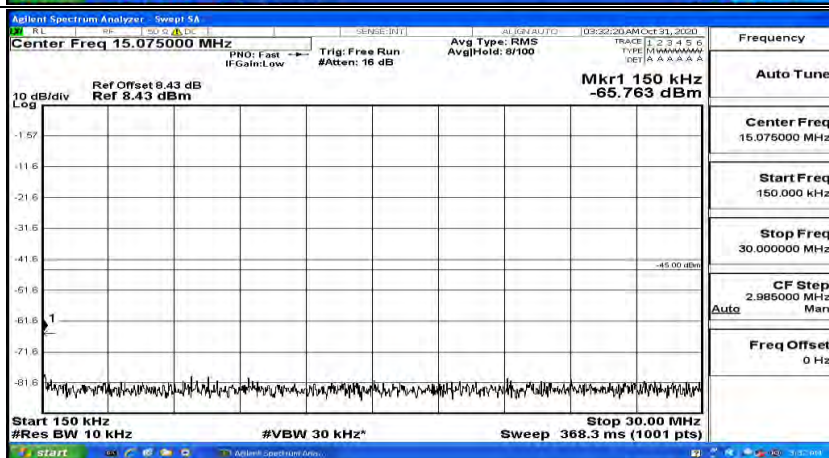

Channel Bandwidth: 20 MHz

(Channel Bandwidth:20 MHz)_LCH_QPSK_1RB#0