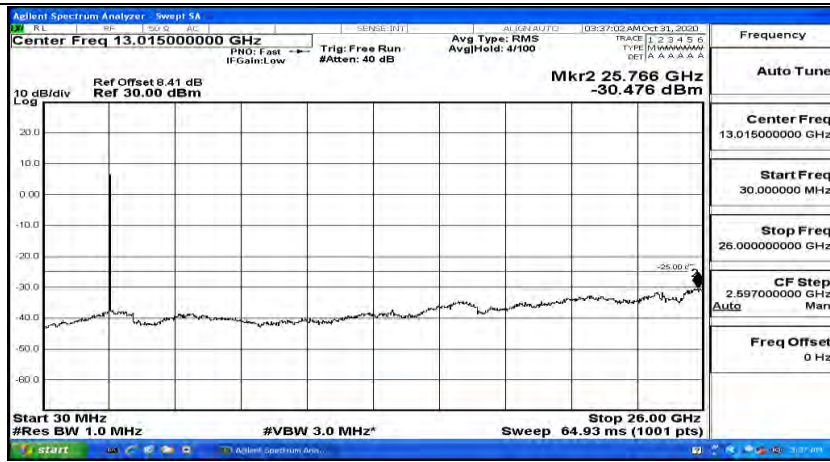

(Channel Bandwidth:20 MHz)\_MCH\_16QAM\_1RB#49

(Channel Bandwidth:20 MHz)\_MCH\_16QAM\_1RB#99

(Channel Bandwidth:20 MHz)\_HCH\_16QAM\_1RB#0

(Channel Bandwidth:20 MHz)\_HCH\_16QAM\_1RB#49

(Channel Bandwidth:20 MHz)\_HCH\_16QAM\_1RB#99