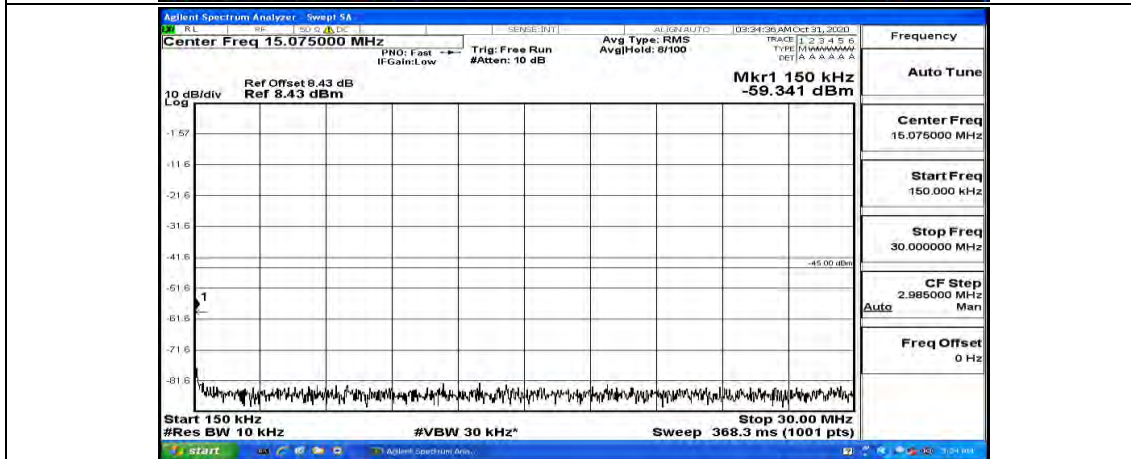

(Channel Bandwidth:20 MHz)_MCH_QPSK_1RB#49