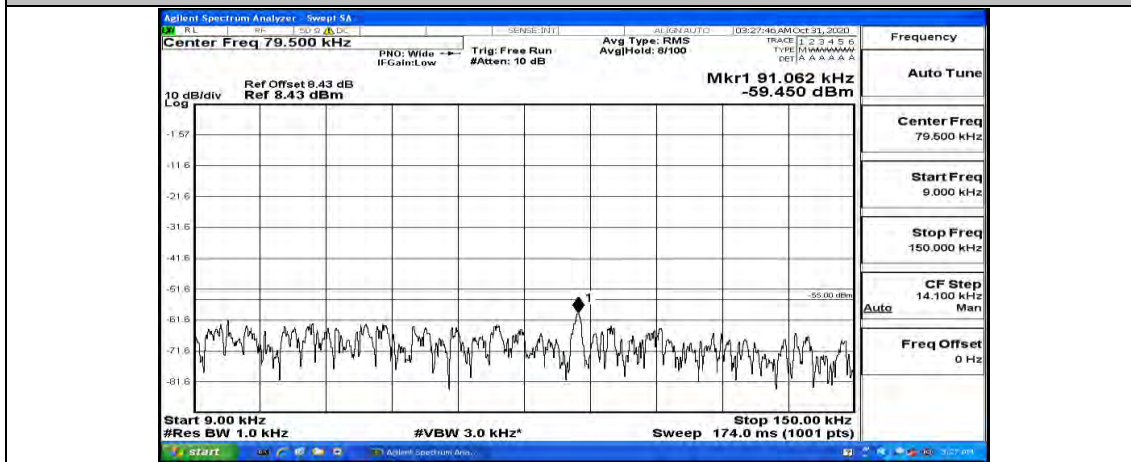

(Channel Bandwidth:15 MHz)_LCH_16QAM_1RB#0