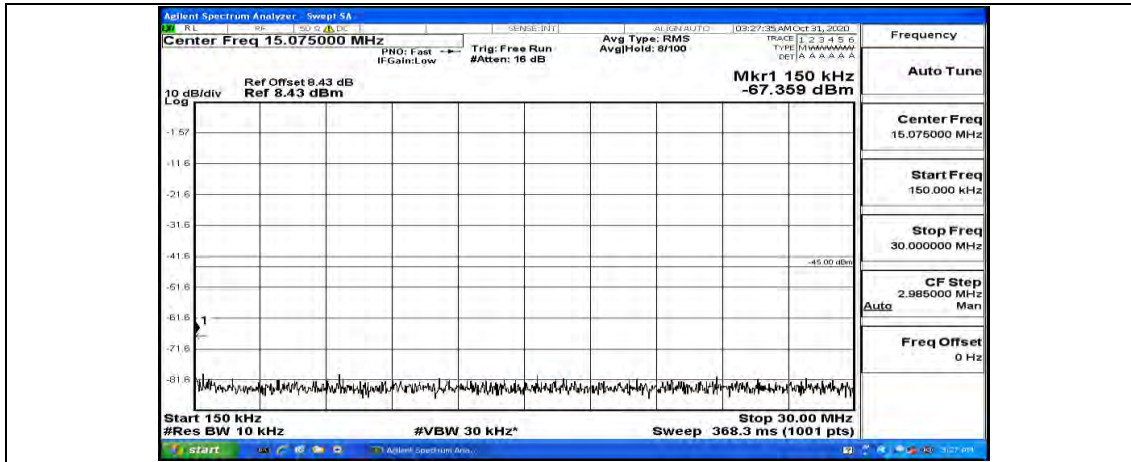

Channel Bandwidth: 15 MHz

(Channel Bandwidth:15 MHz)\_LCH\_QPSK\_1RB#0

(Channel Bandwidth:15 MHz)\_LCH\_QPSK\_1RB#37

(Channel Bandwidth:15 MHz)\_LCH\_QPSK\_1RB#74

(Channel Bandwidth:15 MHz)\_MCH\_QPSK\_1RB#0