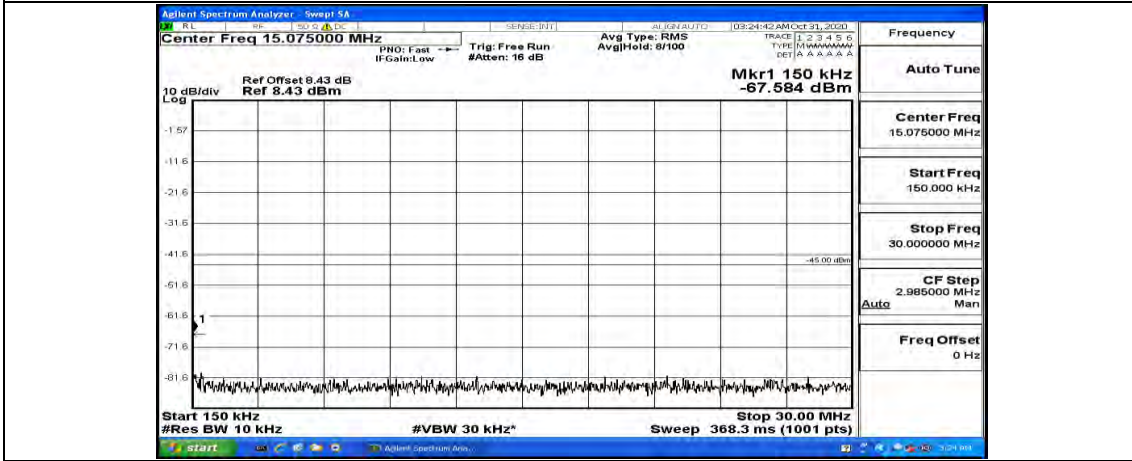

Channel Bandwidth: 10 MHz_MCH_16QAM_1RB#49