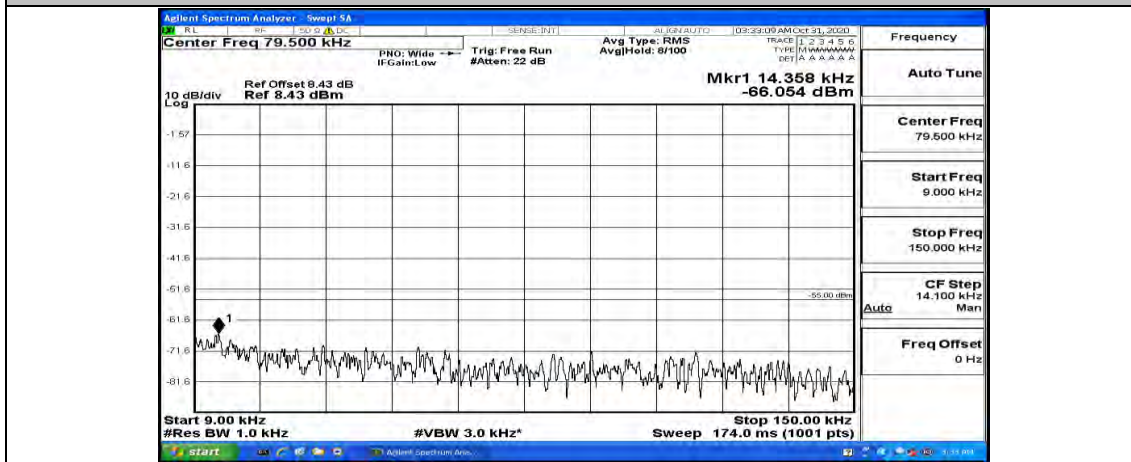

(Channel Bandwidth:20 MHz)\_LCH\_16QAM\_1RB#0

(Channel Bandwidth:20 MHz) LCH\_16QAM\_1RB#49

(Channel Bandwidth:20 MHz) LCH\_16QAM\_1RB#99

(Channel Bandwidth:20 MHz)\_MCH\_16QAM\_1RB#0

#img-16QAM-M-20-1-L-CSE-2