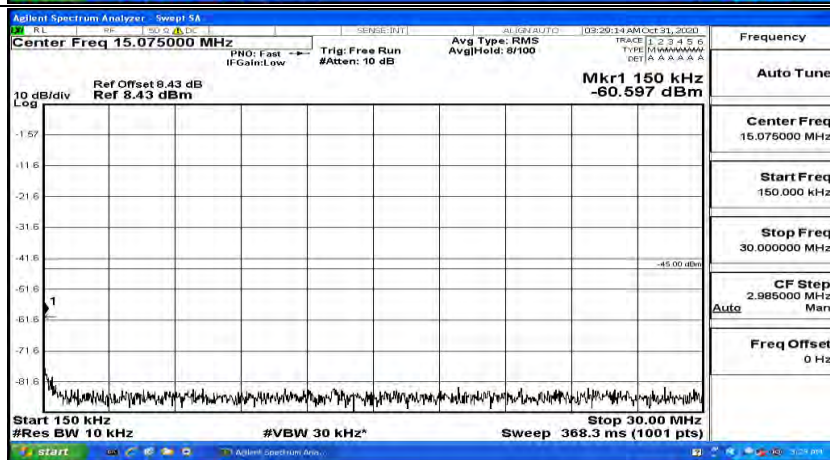

(Channel Bandwidth:15 MHz)_MCH_QPSK_1RB#74