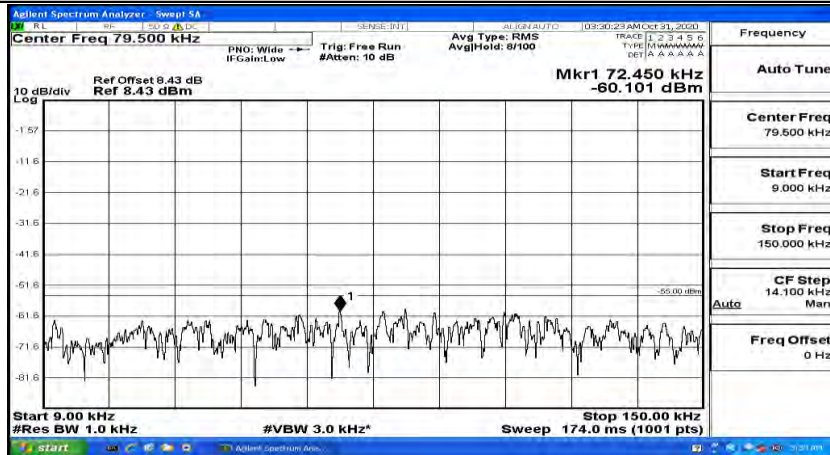

(Channel Bandwidth:15 MHz)\_MCH\_QPSK\_1RB#37

(Channel Bandwidth:15 MHz)\_MCH\_QPSK\_1RB#74

(Channel Bandwidth:15 MHz)\_HCH\_QPSK\_1RB#0

(Channel Bandwidth:15 MHz)\_HCH\_QPSK\_1RB#37

(Channel Bandwidth:15 MHz)\_HCH\_QPSK\_1RB#74