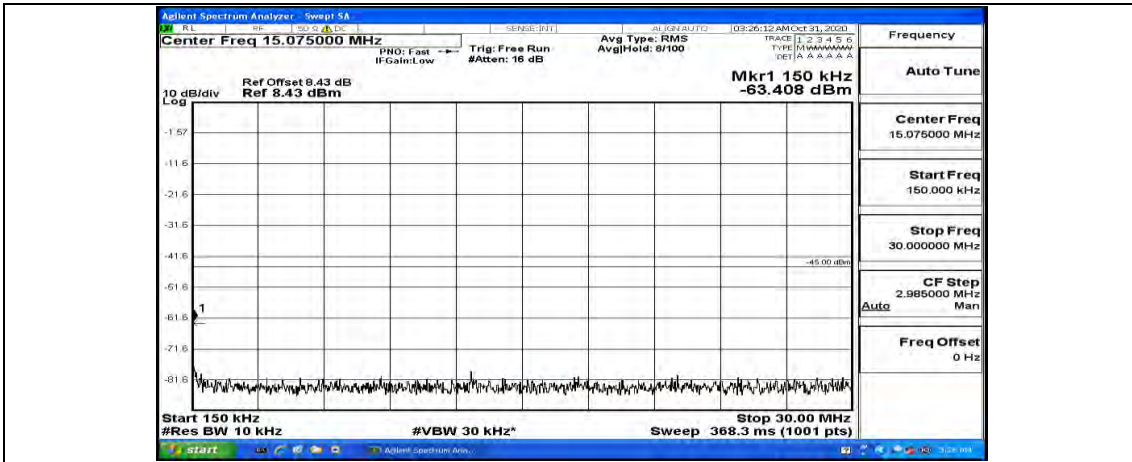

Channel Bandwidth: 10 MHz\_MCH\_16QAM\_1RB#24

Channel Bandwidth: 10 MHz\_MCH\_16QAM\_1RB#49

Channel Bandwidth: 10 MHz\_HCH\_16QAM\_1RB#0

Channel Bandwidth: 10 MHz\_HCH\_16QAM\_1RB#24

Channel Bandwidth: 10 MHz\_HCH\_16QAM\_1RB#49

Channel Bandwidth: 15 MHz

(Channel Bandwidth:15 MHz)\_LCH\_QPSK\_1RB#0

(Channel Bandwidth:15 MHz)\_LCH\_QPSK\_1RB#37

(Channel Bandwidth:15 MHz)\_LCH\_QPSK\_1RB#74

(Channel Bandwidth:15 MHz)\_MCH\_QPSK\_1RB#0