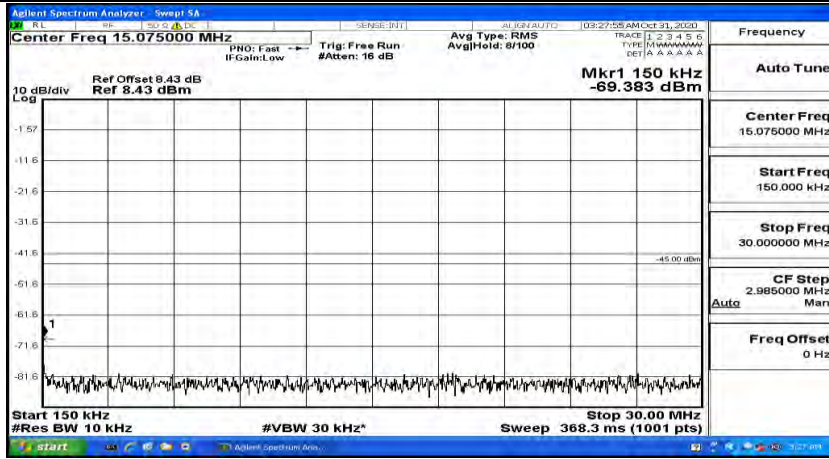

(Channel Bandwidth:15 MHz) LCH_16QAM_1RB#37