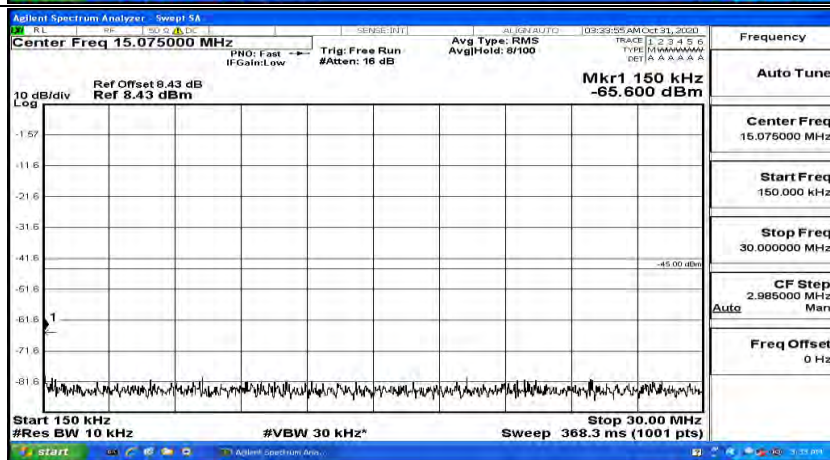

(Channel Bandwidth:20 MHz)\_LCH\_16QAM\_1RB#0

(Channel Bandwidth:20 MHz) LCH\_16QAM\_1RB#49

(Channel Bandwidth:20 MHz) LCH\_16QAM\_1RB#99

(Channel Bandwidth:20 MHz)\_MCH\_16QAM\_1RB#0

#img-16QAM-M-20-1-L-CSE-2