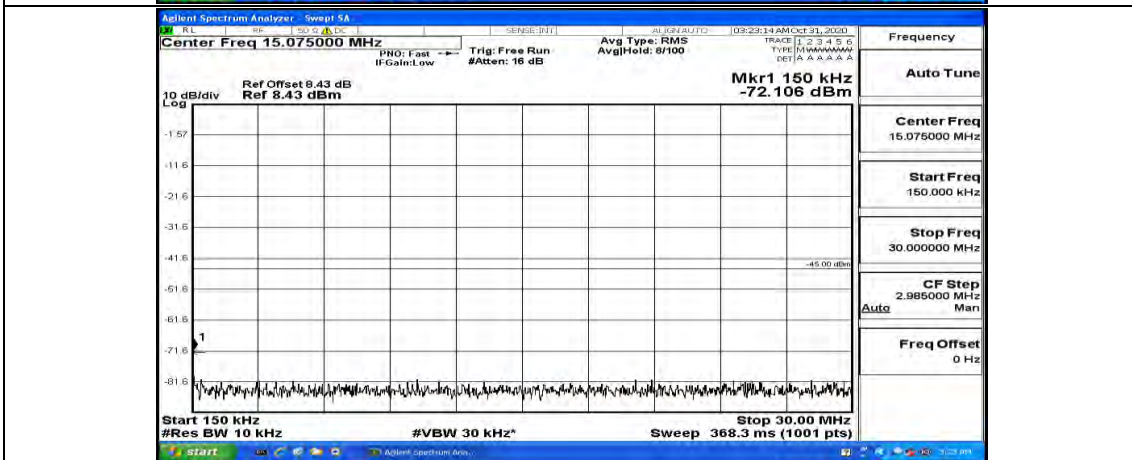

Channel Bandwidth: 10 MHz\_HCH\_QPSK\_1RB#49

Channel Bandwidth: 10 MHz\_LCH\_16QAM\_1RB#0

Channel Bandwidth: 10 MHz\_LCH\_16QAM\_1RB#24

Channel Bandwidth: 10 MHz\_LCH\_16QAM\_1RB#49

Channel Bandwidth: 10 MHz\_MCH\_16QAM\_1RB#0