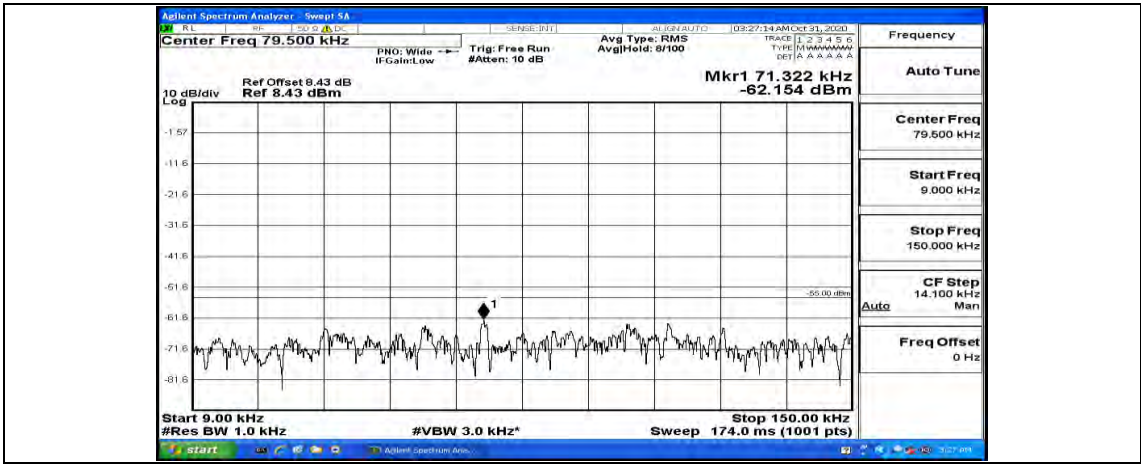

(Channel Bandwidth:15 MHz)_LCH_QPSK_1RB#37