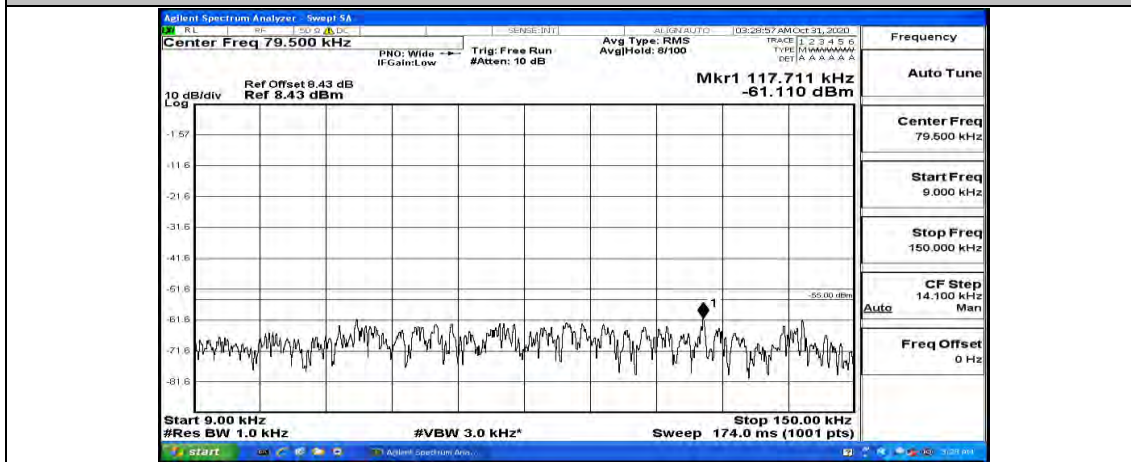

(Channel Bandwidth:15 MHz)_MCH_QPSK_1RB#37