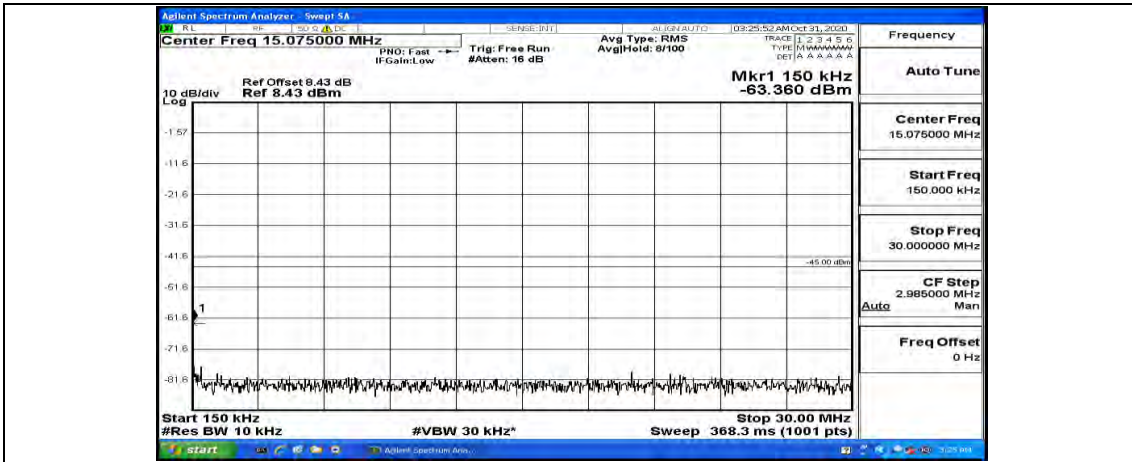

Channel Bandwidth: 10 MHz\_HCH\_QPSK\_1RB#49

Channel Bandwidth: 10 MHz\_LCH\_16QAM\_1RB#0

Channel Bandwidth: 10 MHz\_LCH\_16QAM\_1RB#24

Channel Bandwidth: 10 MHz\_LCH\_16QAM\_1RB#49

Channel Bandwidth: 10 MHz\_MCH\_16QAM\_1RB#0