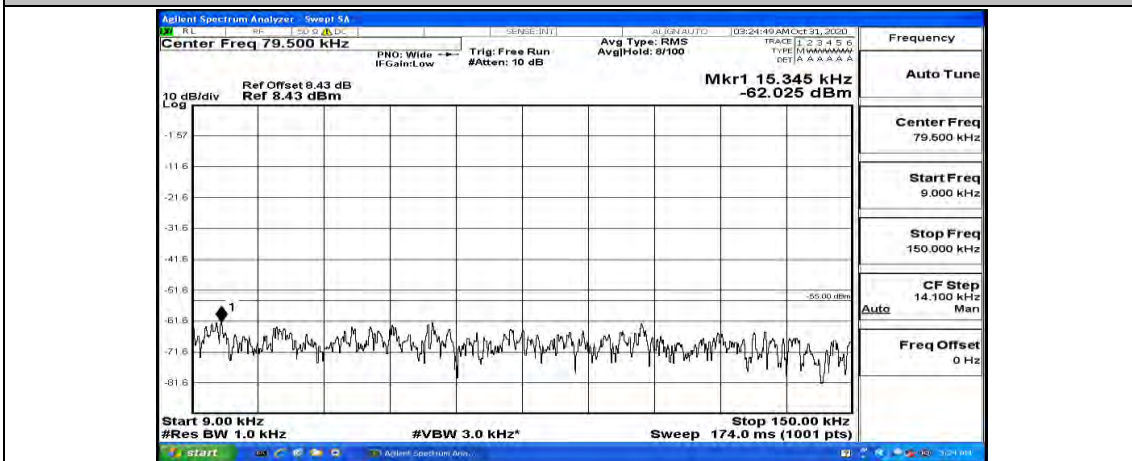

Channel Bandwidth: 10 MHz_MCH_16QAM_1RB#49