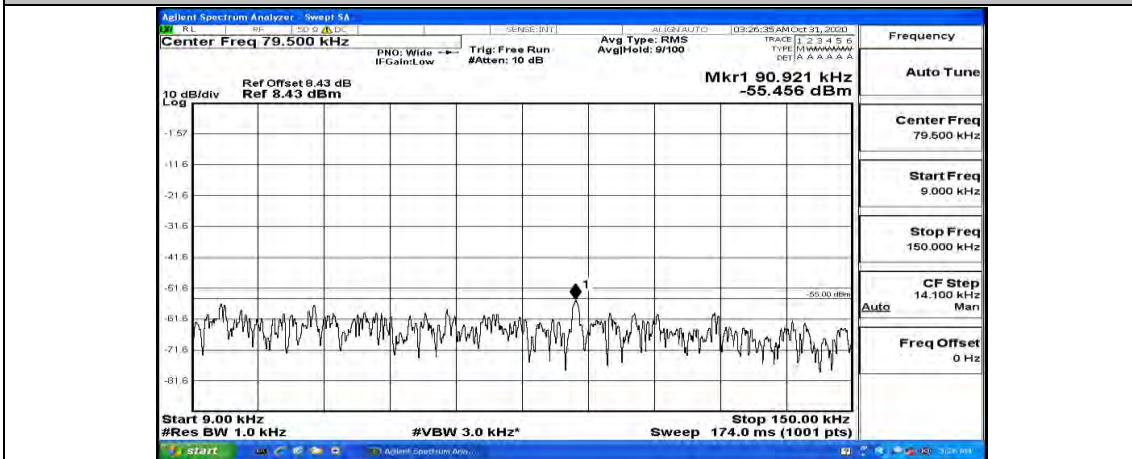

Channel Bandwidth: 10 MHz\_MCH\_16QAM\_1RB#24

Channel Bandwidth: 10 MHz\_MCH\_16QAM\_1RB#49

Channel Bandwidth: 10 MHz\_HCH\_16QAM\_1RB#0

Channel Bandwidth: 10 MHz\_HCH\_16QAM\_1RB#24

Channel Bandwidth: 10 MHz\_HCH\_16QAM\_1RB#49

Channel Bandwidth: 15 MHz

(Channel Bandwidth:15 MHz)\_LCH\_QPSK\_1RB#0

(Channel Bandwidth:15 MHz)\_LCH\_QPSK\_1RB#37

(Channel Bandwidth:15 MHz)\_LCH\_QPSK\_1RB#74

(Channel Bandwidth:15 MHz)\_MCH\_QPSK\_1RB#0