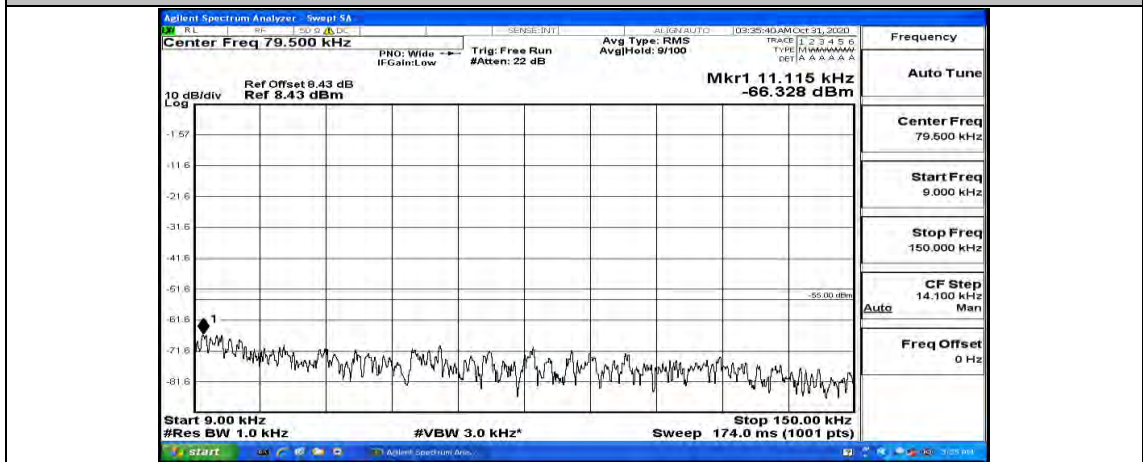

(Channel Bandwidth:20 MHz)_MCH_16QAM_1RB#99