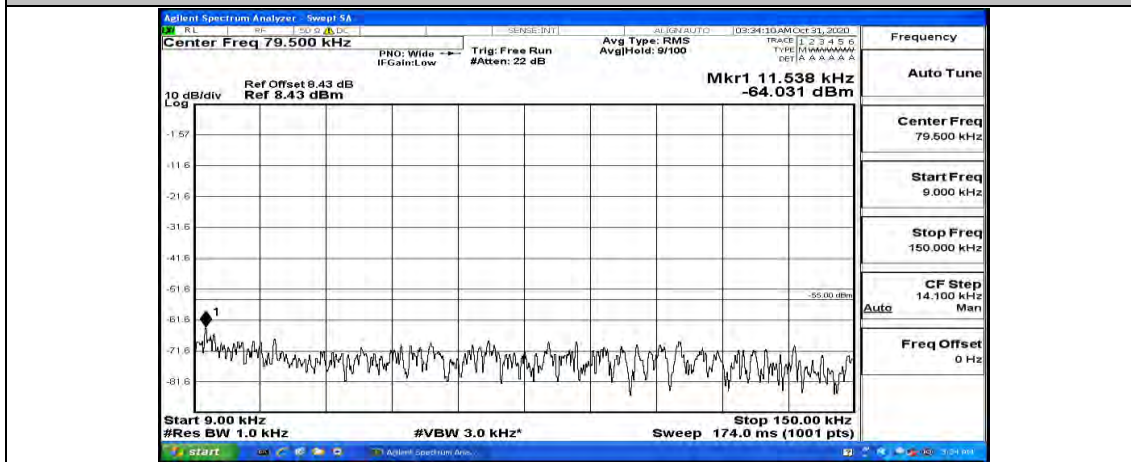

### Channel Bandwidth: 20 MHz

(Channel Bandwidth:20 MHz)\_LCH\_QPSK\_1RB#0

(Channel Bandwidth:20 MHz)\_LCH\_QPSK\_1RB#49

(Channel Bandwidth:20 MHz)\_LCH\_QPSK\_1RB#99

(Channel Bandwidth:20 MHz)\_MCH\_QPSK\_1RB#0