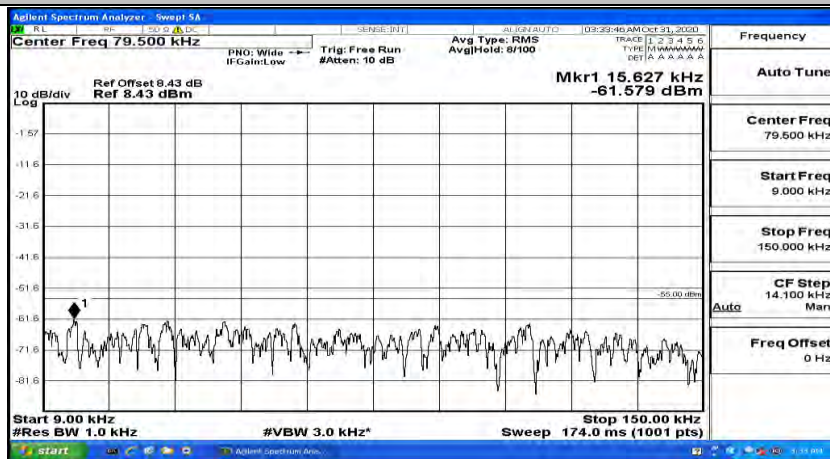

(Channel Bandwidth:20 MHz)\_LCH\_16QAM\_1RB#0

(Channel Bandwidth:20 MHz) LCH\_16QAM\_1RB#49

(Channel Bandwidth:20 MHz) LCH\_16QAM\_1RB#99

(Channel Bandwidth:20 MHz)\_MCH\_16QAM\_1RB#0

#img-16QAM-M-20-1-L-CSE-2