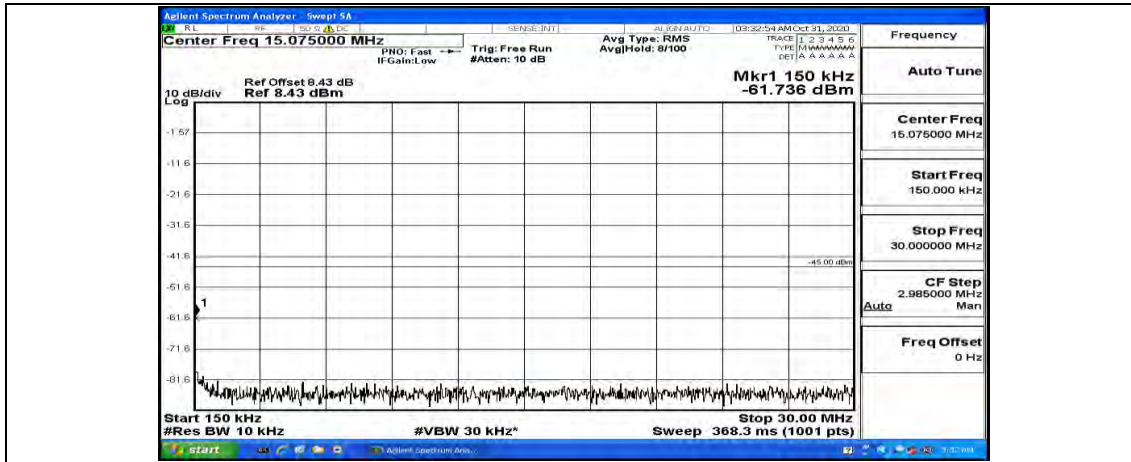

### Channel Bandwidth: 20 MHz

(Channel Bandwidth:20 MHz)\_LCH\_QPSK\_1RB#0

(Channel Bandwidth:20 MHz)\_LCH\_QPSK\_1RB#49

(Channel Bandwidth:20 MHz)\_LCH\_QPSK\_1RB#99

(Channel Bandwidth:20 MHz)\_MCH\_QPSK\_1RB#0