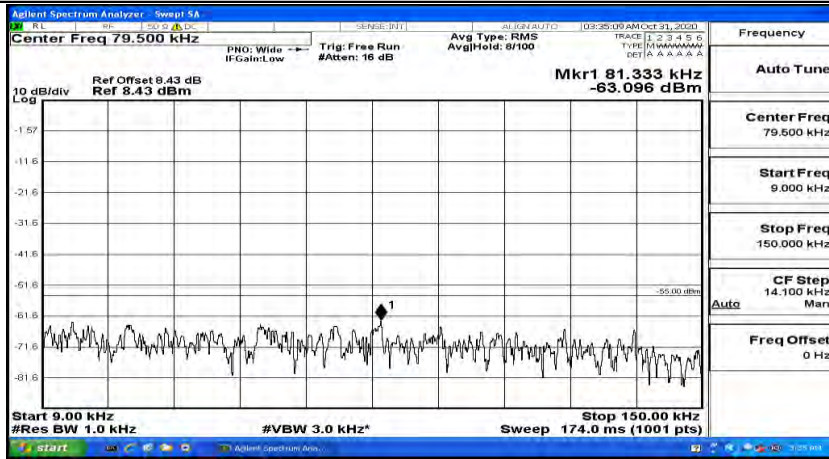

(Channel Bandwidth:20 MHz)\_LCH\_16QAM\_1RB#0

(Channel Bandwidth:20 MHz) LCH\_16QAM\_1RB#49

(Channel Bandwidth:20 MHz) LCH\_16QAM\_1RB#99

(Channel Bandwidth:20 MHz)\_MCH\_16QAM\_1RB#0

#img-16QAM-M-20-1-L-CSE-2