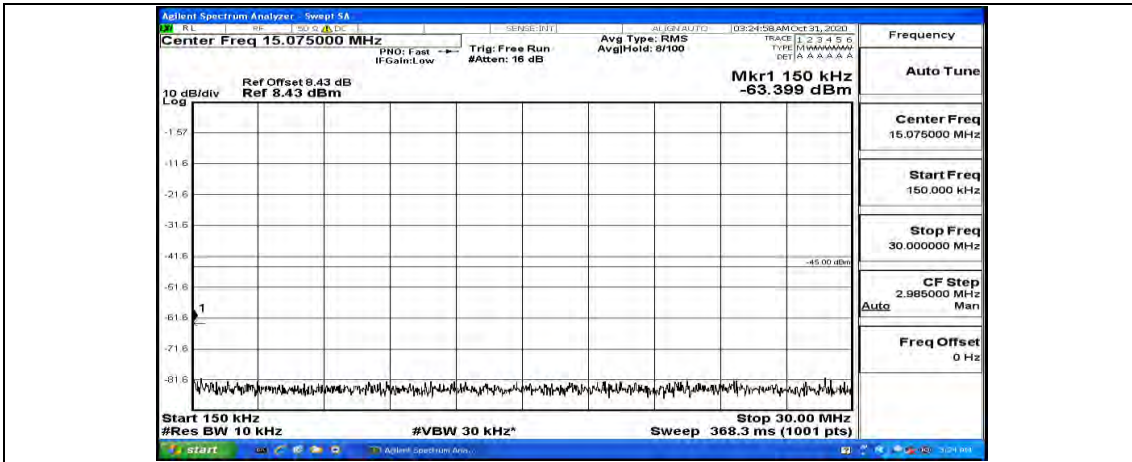

Channel Bandwidth: 10 MHz_HCH_16QAM_1RB#0