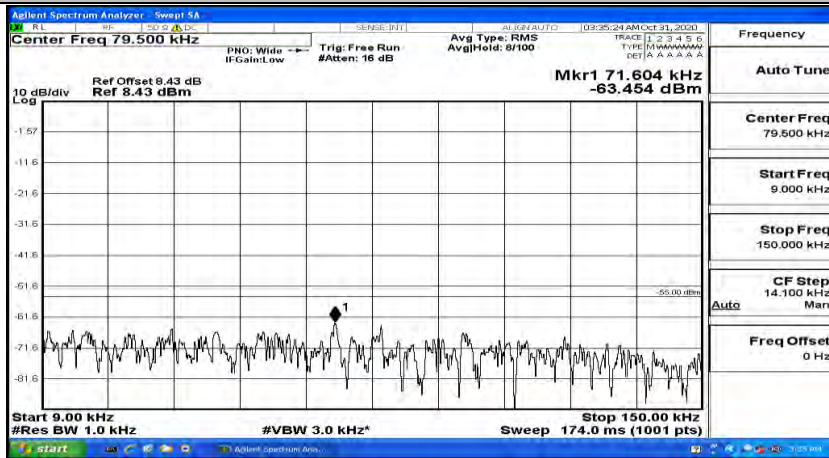

(Channel Bandwidth:20 MHz)_MCH_16QAM_1RB#49