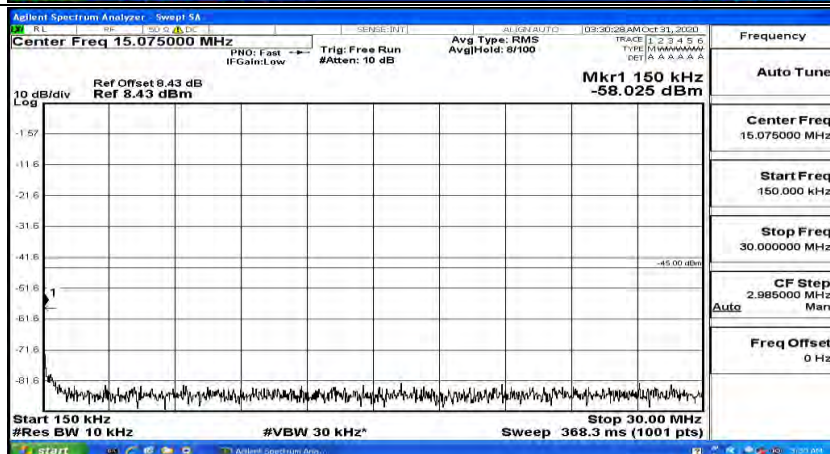

(Channel Bandwidth:15 MHz)\_MCH\_QPSK\_1RB#37

(Channel Bandwidth:15 MHz)\_MCH\_QPSK\_1RB#74

(Channel Bandwidth:15 MHz)\_HCH\_QPSK\_1RB#0

(Channel Bandwidth:15 MHz)\_HCH\_QPSK\_1RB#37

(Channel Bandwidth:15 MHz)\_HCH\_QPSK\_1RB#74