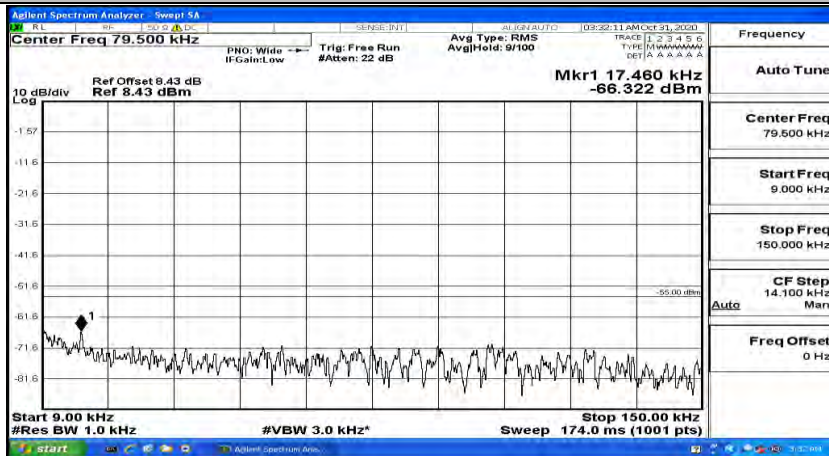

Channel Bandwidth: 20 MHz

(Channel Bandwidth:20 MHz)_LCH_QPSK_1RB#0