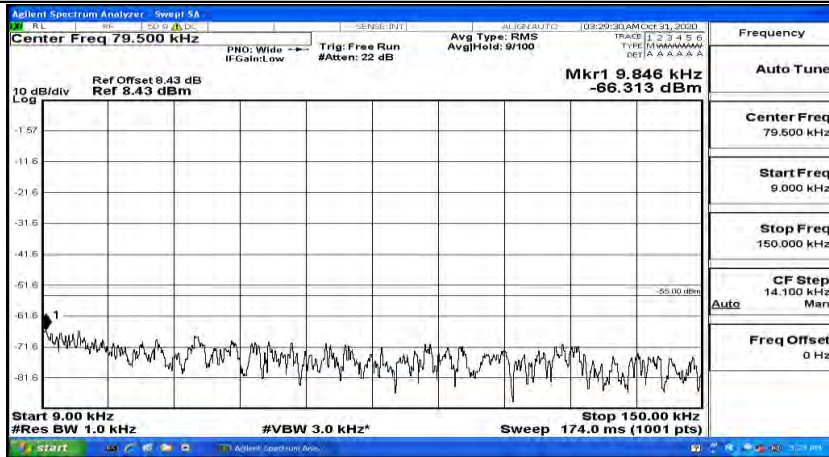

(Channel Bandwidth:15 MHz)\_LCH\_16QAM\_1RB#0

(Channel Bandwidth:15 MHz) LCH\_16QAM\_1RB#37

(Channel Bandwidth:15 MHz) LCH\_16QAM\_1RB#74

(Channel Bandwidth:15 MHz)\_MCH\_16QAM\_1RB#0

(Channel Bandwidth:15 MHz)\_MCH\_16QAM\_1RB#37