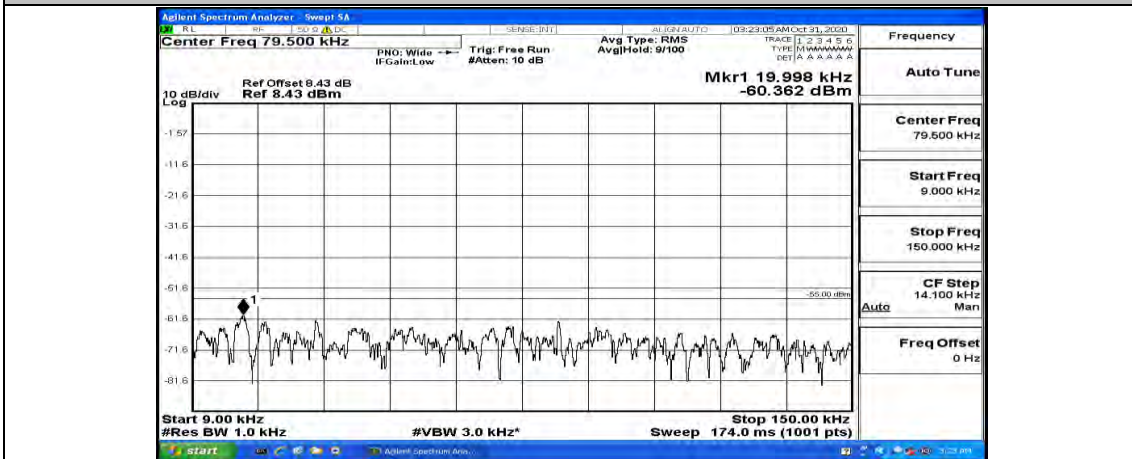

Channel Bandwidth: 10 MHz\_HCH\_QPSK\_1RB#49

Channel Bandwidth: 10 MHz\_LCH\_16QAM\_1RB#0

Channel Bandwidth: 10 MHz\_LCH\_16QAM\_1RB#24

Channel Bandwidth: 10 MHz\_LCH\_16QAM\_1RB#49

Channel Bandwidth: 10 MHz\_MCH\_16QAM\_1RB#0