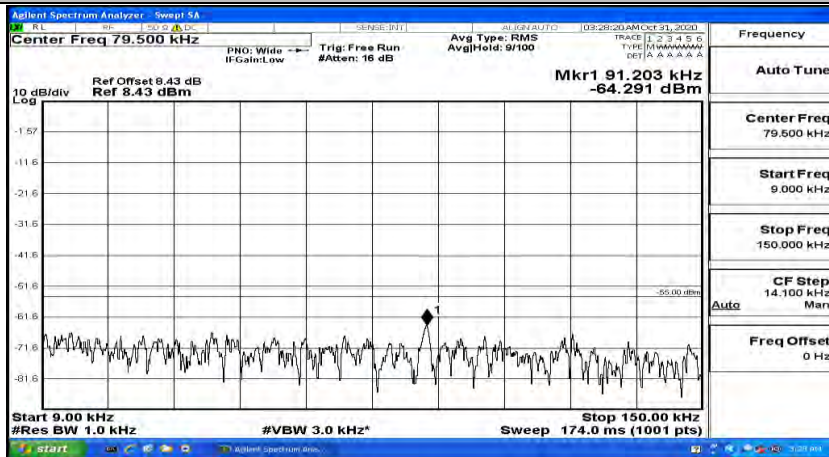

(Channel Bandwidth:15 MHz)\_LCH\_16QAM\_1RB#0

(Channel Bandwidth:15 MHz) LCH\_16QAM\_1RB#37

(Channel Bandwidth:15 MHz) LCH\_16QAM\_1RB#74

(Channel Bandwidth:15 MHz)\_MCH\_16QAM\_1RB#0

(Channel Bandwidth:15 MHz)\_MCH\_16QAM\_1RB#37