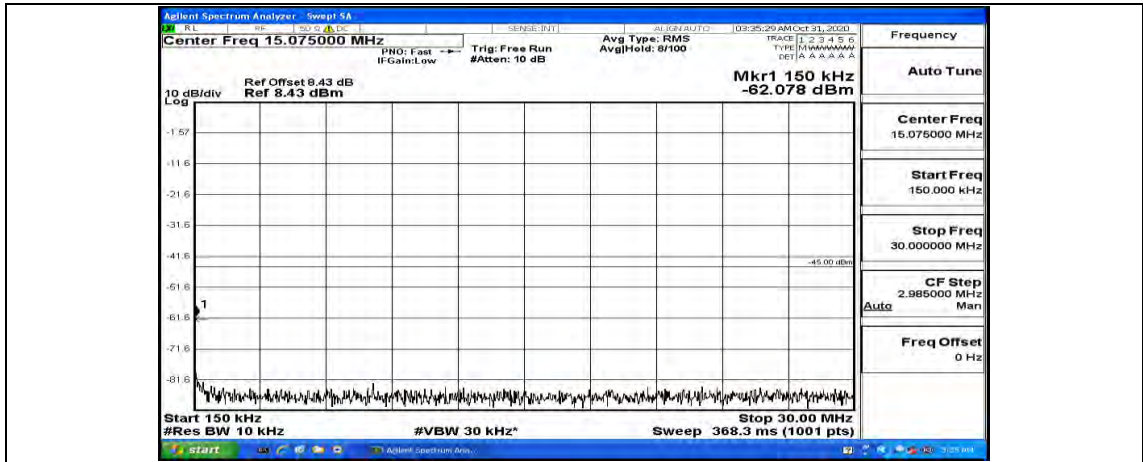

(Channel Bandwidth:20 MHz)_MCH_16QAM_1RB#99