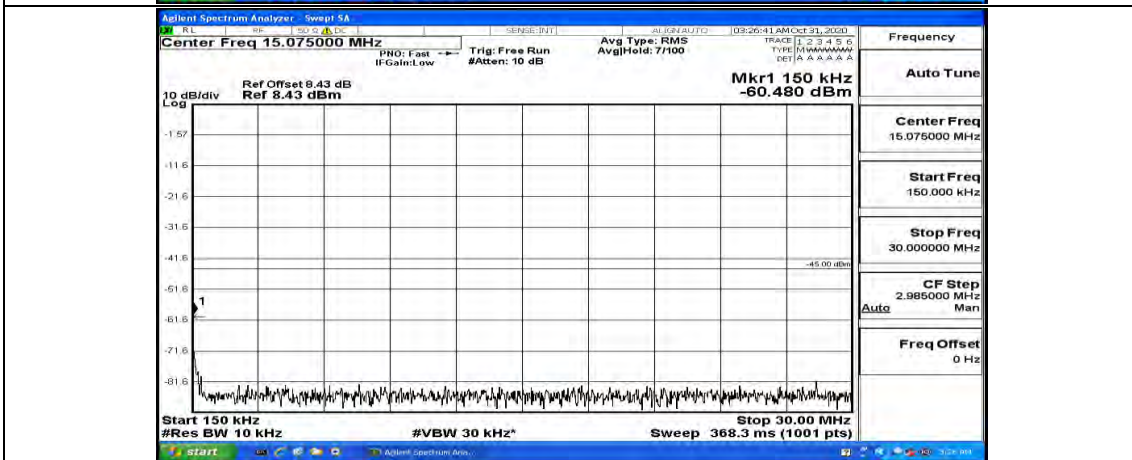

Channel Bandwidth: 10 MHz\_MCH\_16QAM\_1RB#24

Channel Bandwidth: 10 MHz\_MCH\_16QAM\_1RB#49

Channel Bandwidth: 10 MHz\_HCH\_16QAM\_1RB#0

Channel Bandwidth: 10 MHz\_HCH\_16QAM\_1RB#24

Channel Bandwidth: 10 MHz\_HCH\_16QAM\_1RB#49

Channel Bandwidth: 15 MHz

(Channel Bandwidth:15 MHz)\_LCH\_QPSK\_1RB#0

(Channel Bandwidth:15 MHz)\_LCH\_QPSK\_1RB#37

(Channel Bandwidth:15 MHz)\_LCH\_QPSK\_1RB#74

(Channel Bandwidth:15 MHz)\_MCH\_QPSK\_1RB#0