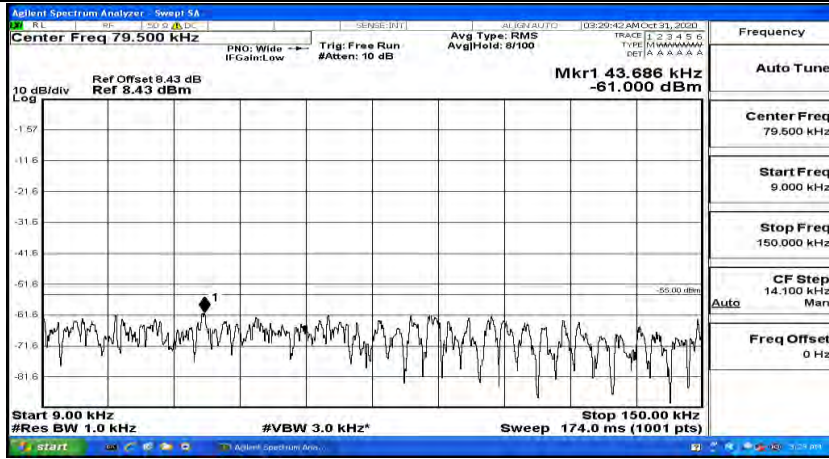

(Channel Bandwidth:15 MHz)\_LCH\_16QAM\_1RB#0

(Channel Bandwidth:15 MHz) LCH\_16QAM\_1RB#37

(Channel Bandwidth:15 MHz) LCH\_16QAM\_1RB#74

(Channel Bandwidth:15 MHz)\_MCH\_16QAM\_1RB#0

(Channel Bandwidth:15 MHz)\_MCH\_16QAM\_1RB#37