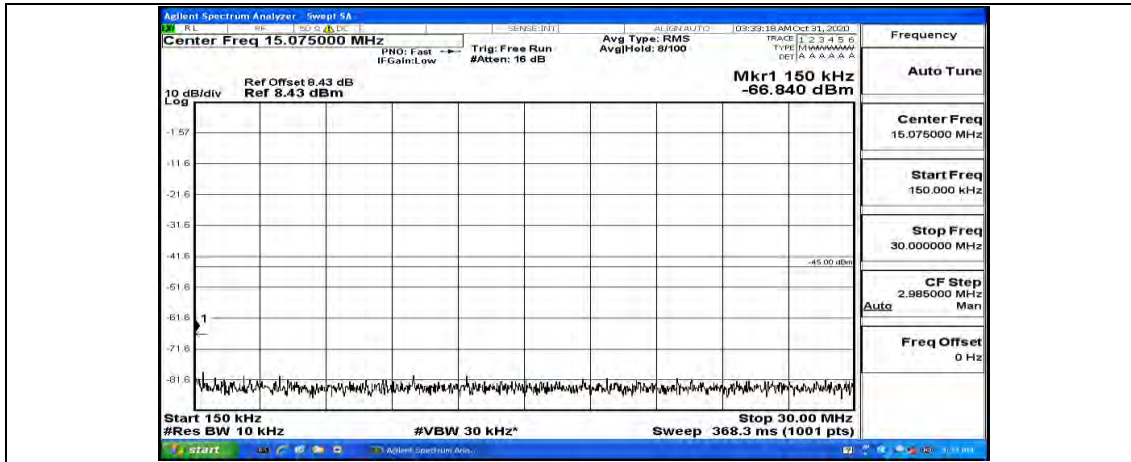

(Channel Bandwidth:20 MHz)\_MCH\_QPSK\_1RB#49

(Channel Bandwidth:20 MHz)\_MCH\_QPSK\_1RB#99

(Channel Bandwidth:20 MHz)\_HCH\_QPSK\_1RB#0

(Channel Bandwidth:20 MHz)\_HCH\_QPSK\_1RB#49

(Channel Bandwidth:20 MHz)\_HCH\_QPSK\_1RB#99

(Channel Bandwidth:20 MHz)\_LCH\_16QAM\_1RB#0

(Channel Bandwidth:20 MHz) LCH\_16QAM\_1RB#49

(Channel Bandwidth:20 MHz) LCH\_16QAM\_1RB#99

(Channel Bandwidth:20 MHz)\_MCH\_16QAM\_1RB#0

#img-16QAM-M-20-1-L-CSE-2