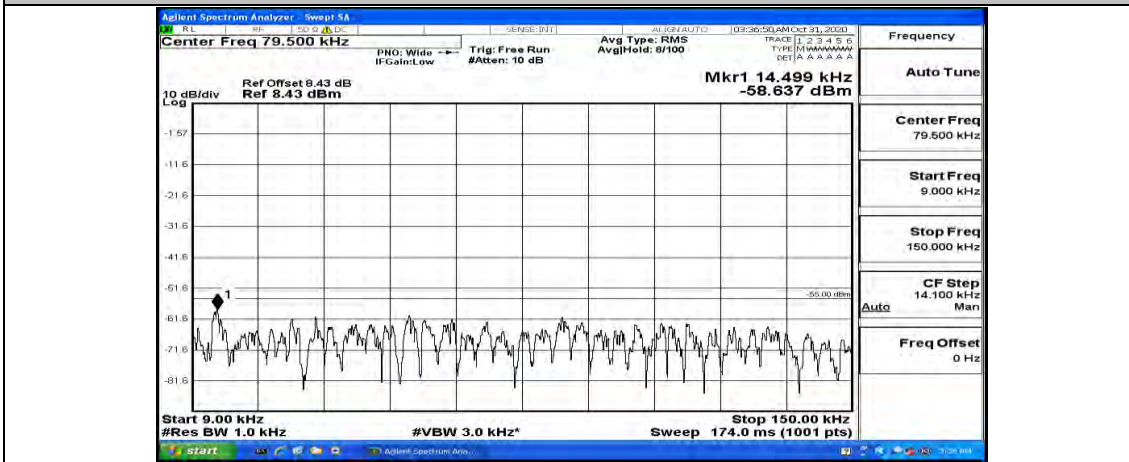

(Channel Bandwidth:20 MHz)\_MCH\_16QAM\_1RB#49

(Channel Bandwidth:20 MHz)\_MCH\_16QAM\_1RB#99

(Channel Bandwidth:20 MHz)\_HCH\_16QAM\_1RB#0

(Channel Bandwidth:20 MHz)\_HCH\_16QAM\_1RB#49

(Channel Bandwidth:20 MHz)\_HCH\_16QAM\_1RB#99