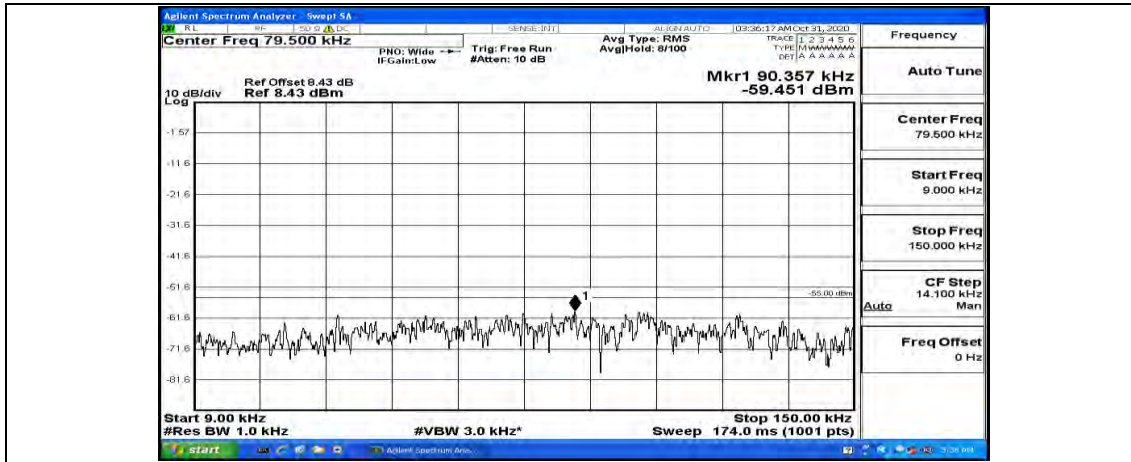

(Channel Bandwidth:20 MHz)_HCH_QPSK_1RB#99