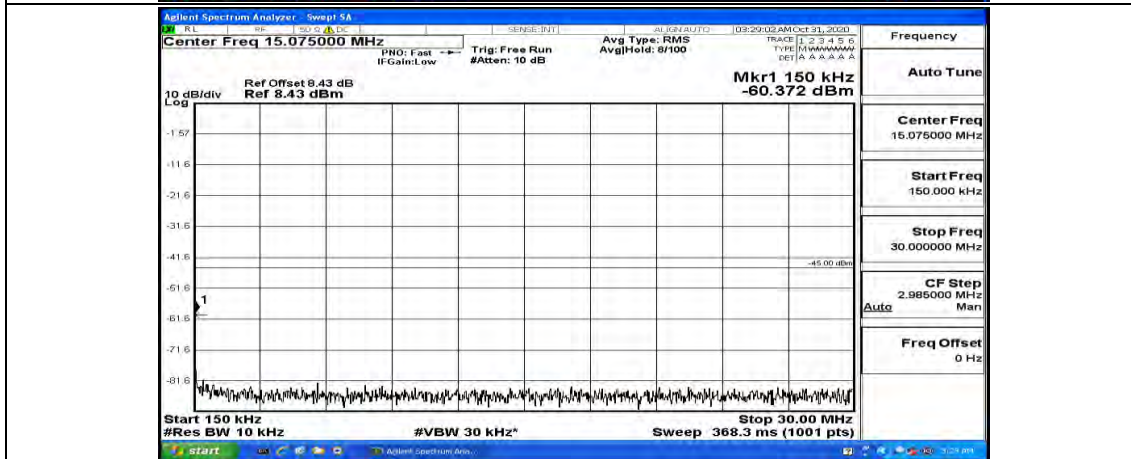

(Channel Bandwidth:15 MHz)_MCH_QPSK_1RB#37