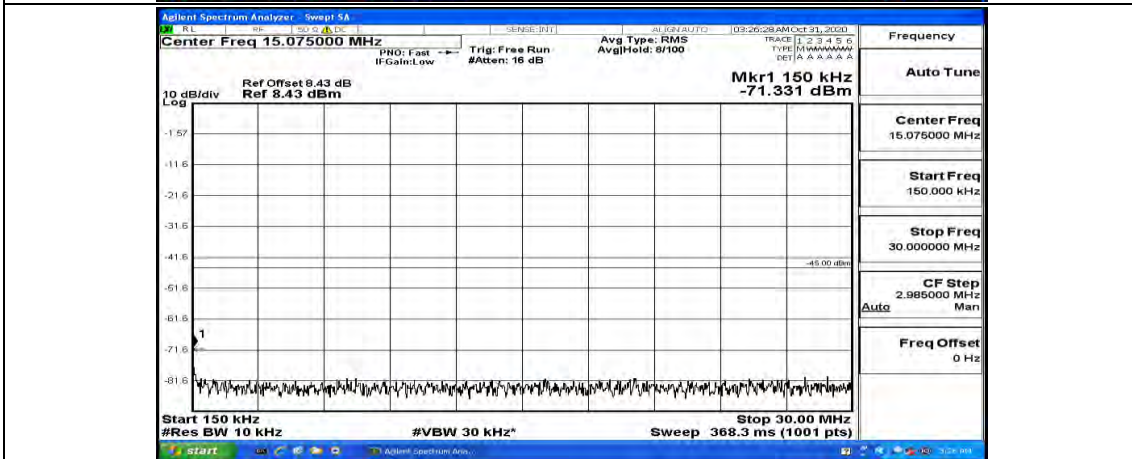

Channel Bandwidth: 10 MHz\_MCH\_16QAM\_1RB#24

Channel Bandwidth: 10 MHz\_MCH\_16QAM\_1RB#49

Channel Bandwidth: 10 MHz\_HCH\_16QAM\_1RB#0

Channel Bandwidth: 10 MHz\_HCH\_16QAM\_1RB#24

Channel Bandwidth: 10 MHz\_HCH\_16QAM\_1RB#49

Channel Bandwidth: 15 MHz

(Channel Bandwidth:15 MHz)\_LCH\_QPSK\_1RB#0

(Channel Bandwidth:15 MHz)\_LCH\_QPSK\_1RB#37

(Channel Bandwidth:15 MHz)\_LCH\_QPSK\_1RB#74

(Channel Bandwidth:15 MHz)\_MCH\_QPSK\_1RB#0