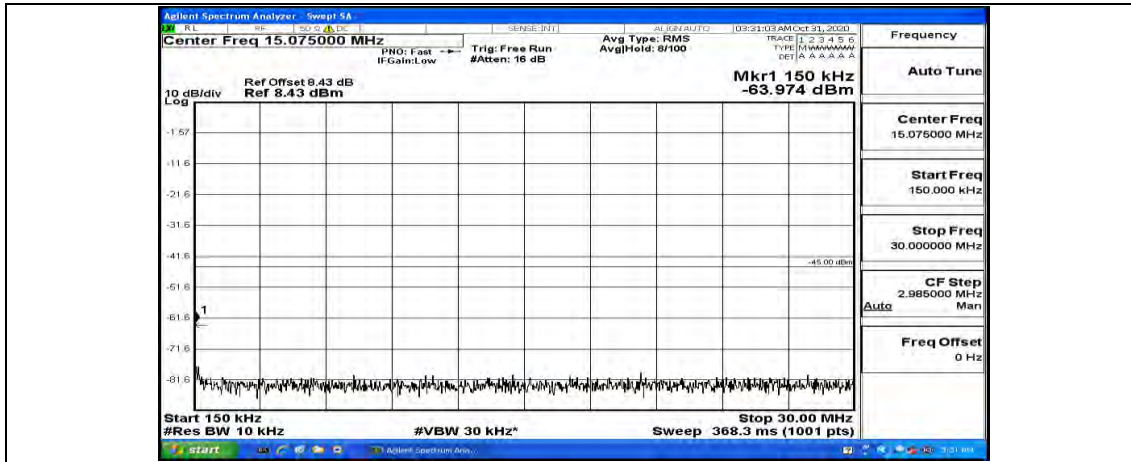

(Channel Bandwidth:15 MHz)\_MCH\_QPSK\_1RB#37

(Channel Bandwidth:15 MHz)\_MCH\_QPSK\_1RB#74

(Channel Bandwidth:15 MHz)\_HCH\_QPSK\_1RB#0

(Channel Bandwidth:15 MHz)\_HCH\_QPSK\_1RB#37

(Channel Bandwidth:15 MHz)\_HCH\_QPSK\_1RB#74