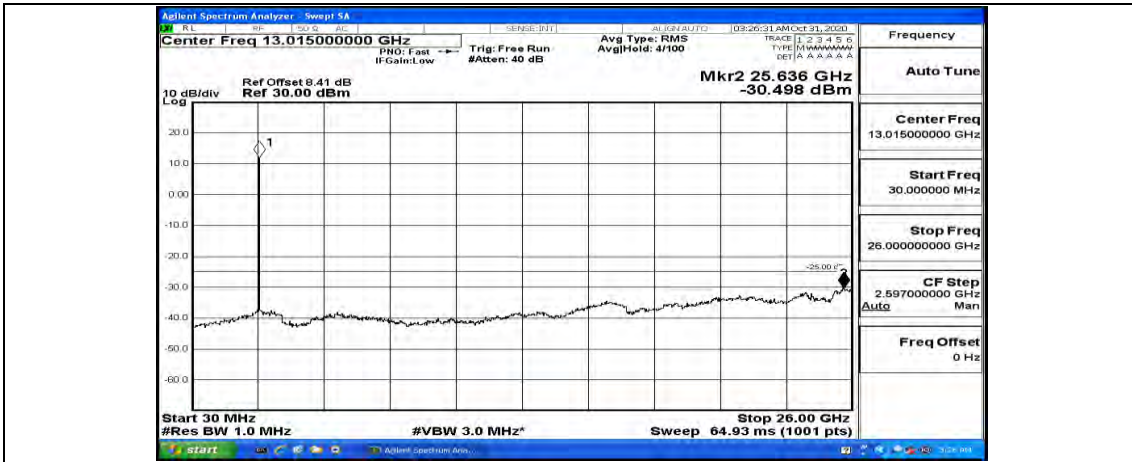

Channel Bandwidth: 10 MHz\_MCH\_16QAM\_1RB#24

Channel Bandwidth: 10 MHz\_MCH\_16QAM\_1RB#49

Channel Bandwidth: 10 MHz\_HCH\_16QAM\_1RB#0

Channel Bandwidth: 10 MHz\_HCH\_16QAM\_1RB#24

Channel Bandwidth: 10 MHz\_HCH\_16QAM\_1RB#49

Channel Bandwidth: 15 MHz

(Channel Bandwidth:15 MHz)\_LCH\_QPSK\_1RB#0

(Channel Bandwidth:15 MHz)\_LCH\_QPSK\_1RB#37

(Channel Bandwidth:15 MHz)\_LCH\_QPSK\_1RB#74

(Channel Bandwidth:15 MHz)\_MCH\_QPSK\_1RB#0