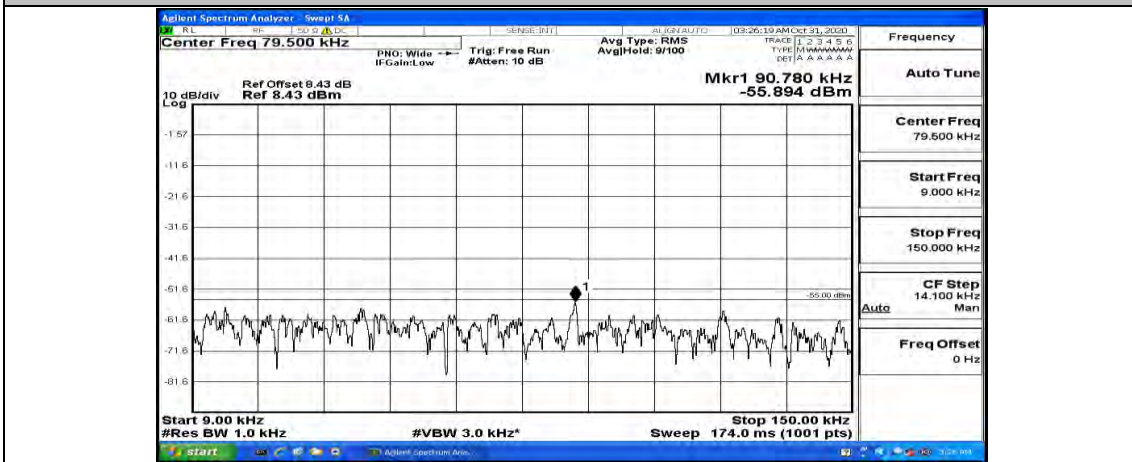

Channel Bandwidth: 10 MHz_HCH_16QAM_1RB#24