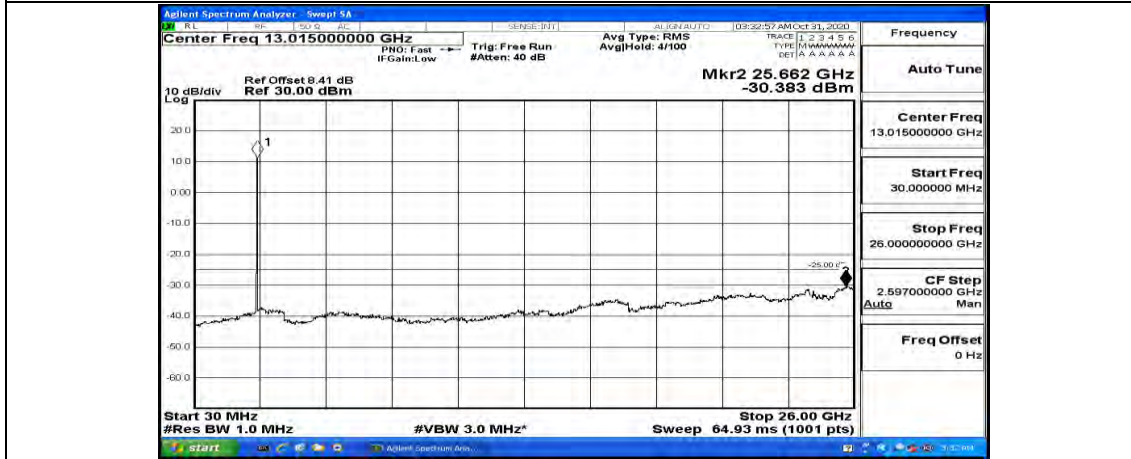

### Channel Bandwidth: 20 MHz

(Channel Bandwidth:20 MHz)\_LCH\_QPSK\_1RB#0

(Channel Bandwidth:20 MHz)\_LCH\_QPSK\_1RB#49

(Channel Bandwidth:20 MHz)\_LCH\_QPSK\_1RB#99

(Channel Bandwidth:20 MHz)\_MCH\_QPSK\_1RB#0