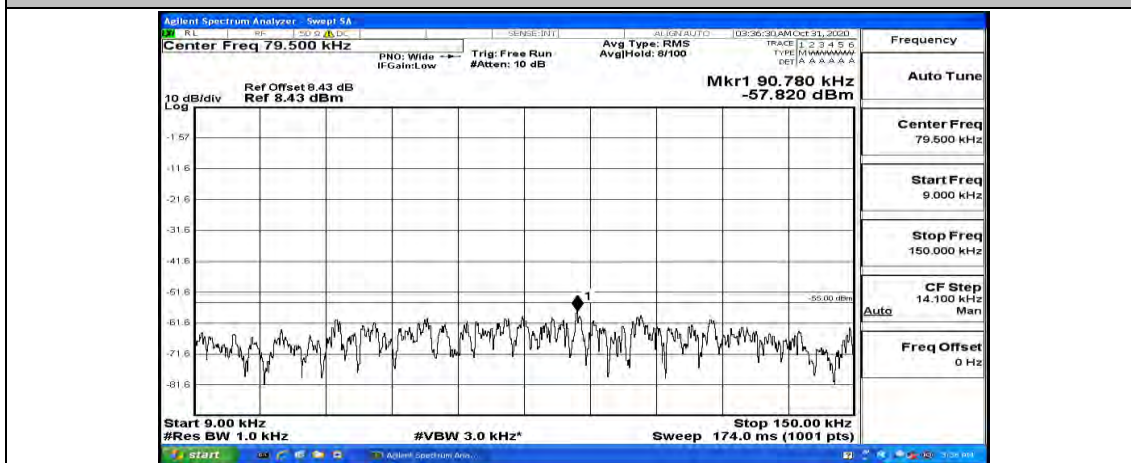

(Channel Bandwidth:20 MHz)\_MCH\_QPSK\_1RB#49

(Channel Bandwidth:20 MHz)\_MCH\_QPSK\_1RB#99

(Channel Bandwidth:20 MHz)\_HCH\_QPSK\_1RB#0

(Channel Bandwidth:20 MHz)\_HCH\_QPSK\_1RB#49

(Channel Bandwidth:20 MHz)\_HCH\_QPSK\_1RB#99