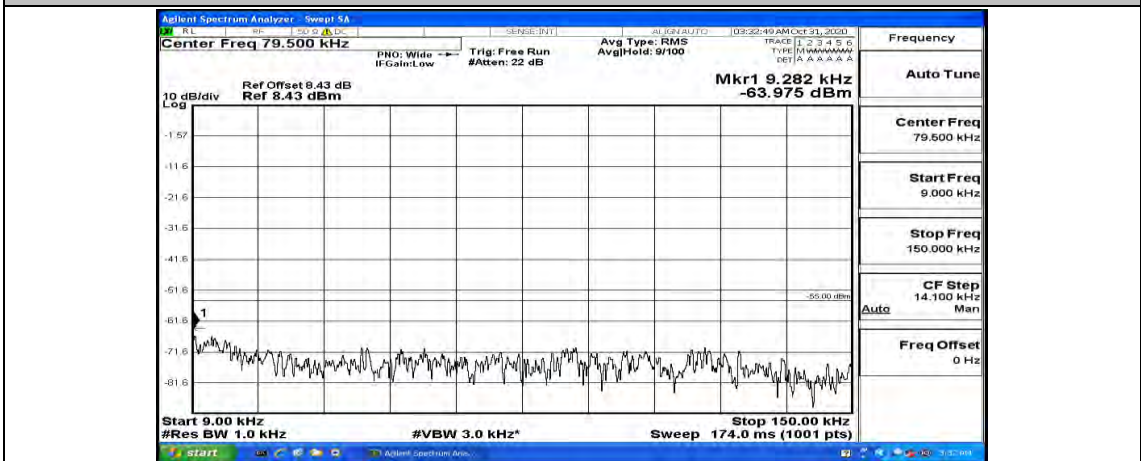

### Channel Bandwidth: 20 MHz

(Channel Bandwidth:20 MHz)\_LCH\_QPSK\_1RB#0

(Channel Bandwidth:20 MHz)\_LCH\_QPSK\_1RB#49

(Channel Bandwidth:20 MHz)\_LCH\_QPSK\_1RB#99

(Channel Bandwidth:20 MHz)\_MCH\_QPSK\_1RB#0