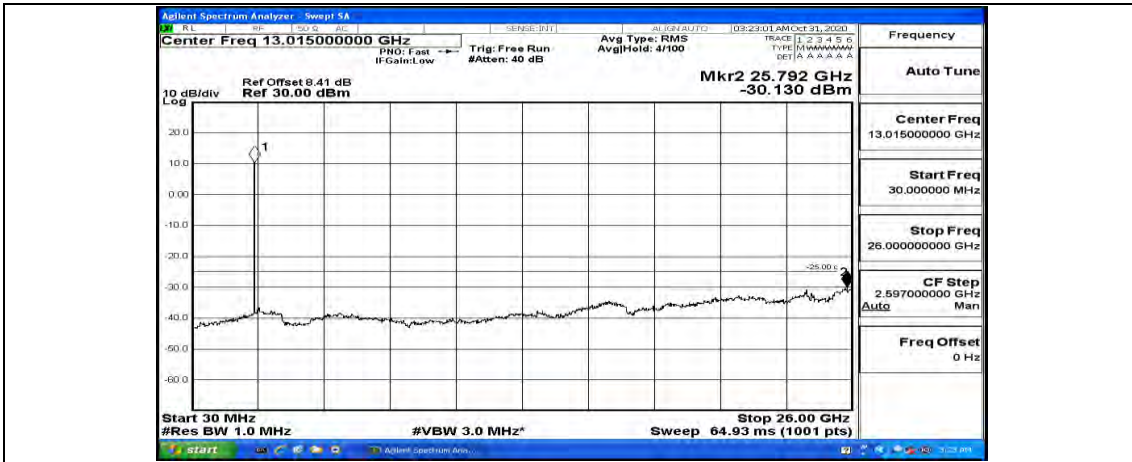

Channel Bandwidth: 10 MHz\_HCH\_QPSK\_1RB#49

Channel Bandwidth: 10 MHz\_LCH\_16QAM\_1RB#0

Channel Bandwidth: 10 MHz\_LCH\_16QAM\_1RB#24

Channel Bandwidth: 10 MHz\_LCH\_16QAM\_1RB#49

Channel Bandwidth: 10 MHz\_MCH\_16QAM\_1RB#0