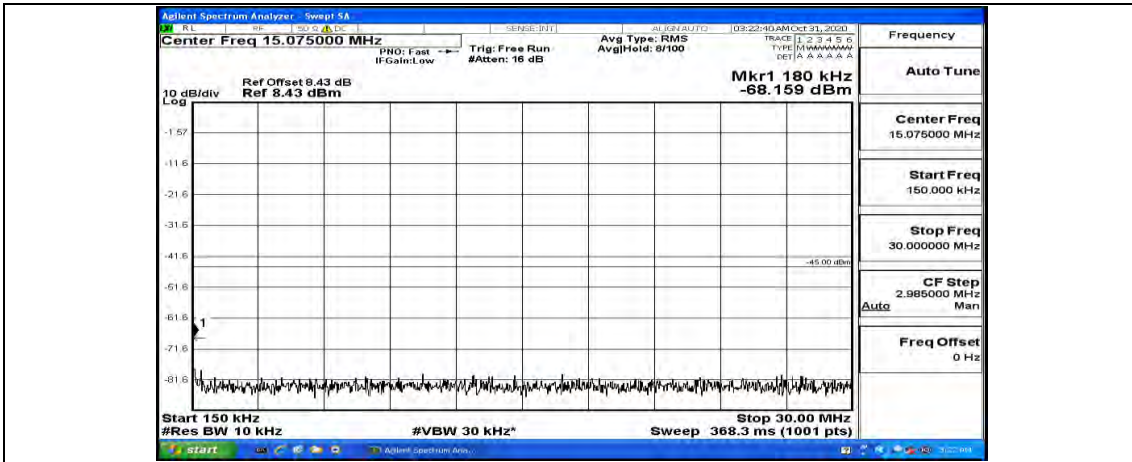

Channel Bandwidth: 10 MHz\_HCH\_QPSK\_1RB#49

Channel Bandwidth: 10 MHz\_LCH\_16QAM\_1RB#0

Channel Bandwidth: 10 MHz\_LCH\_16QAM\_1RB#24

Channel Bandwidth: 10 MHz\_LCH\_16QAM\_1RB#49

Channel Bandwidth: 10 MHz\_MCH\_16QAM\_1RB#0