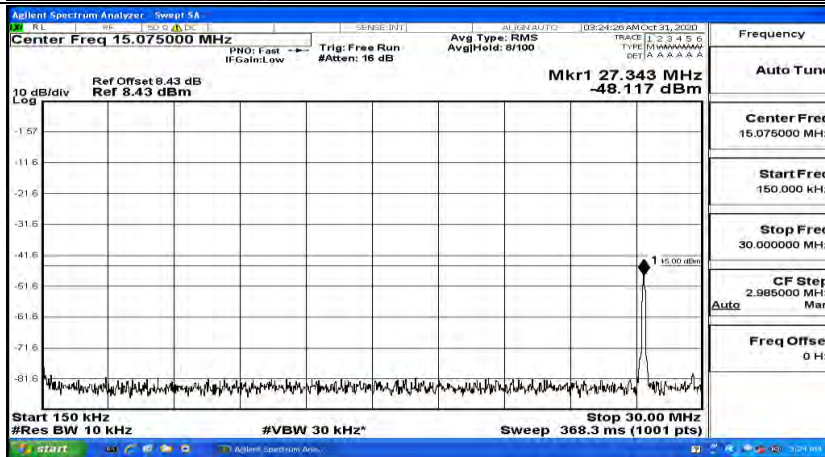

Channel Bandwidth: 10 MHz\_HCH\_QPSK\_1RB#49

Channel Bandwidth: 10 MHz\_LCH\_16QAM\_1RB#0

Channel Bandwidth: 10 MHz\_LCH\_16QAM\_1RB#24

Channel Bandwidth: 10 MHz\_LCH\_16QAM\_1RB#49

Channel Bandwidth: 10 MHz\_MCH\_16QAM\_1RB#0