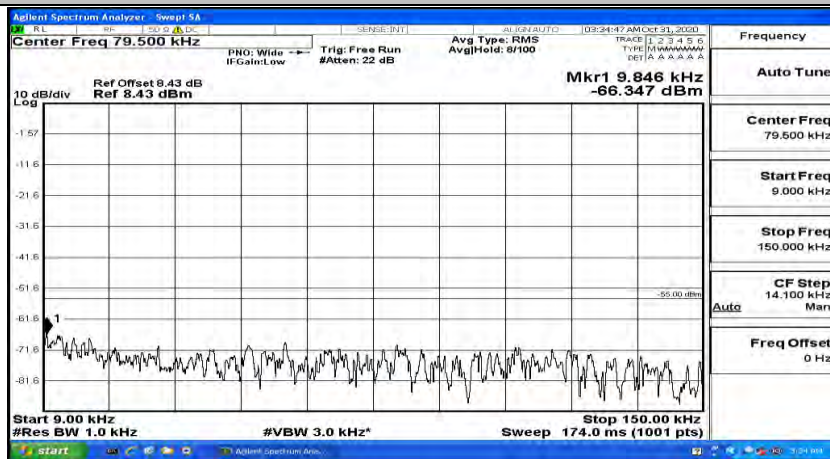

(Channel Bandwidth:20 MHz)_MCH_QPSK_1RB#99