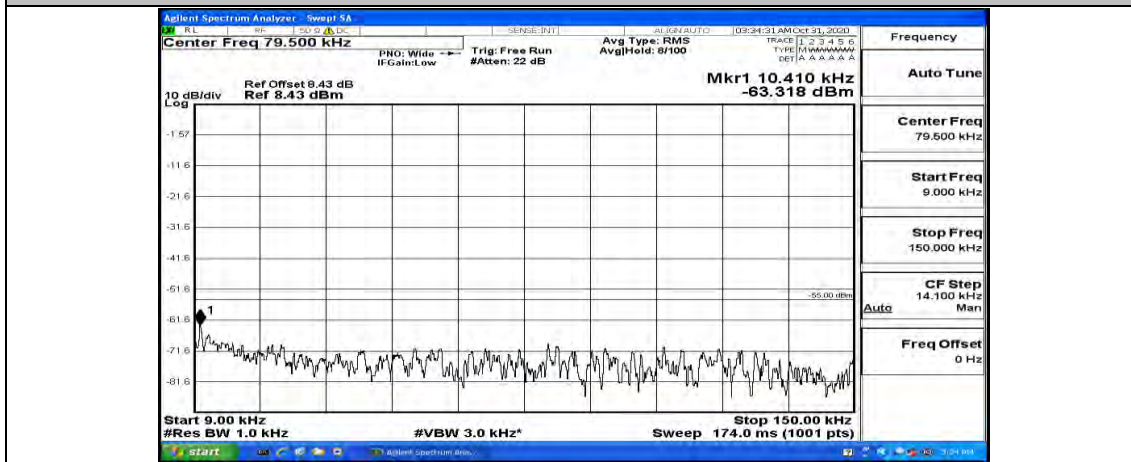

(Channel Bandwidth:20 MHz)_MCH_QPSK_1RB#49