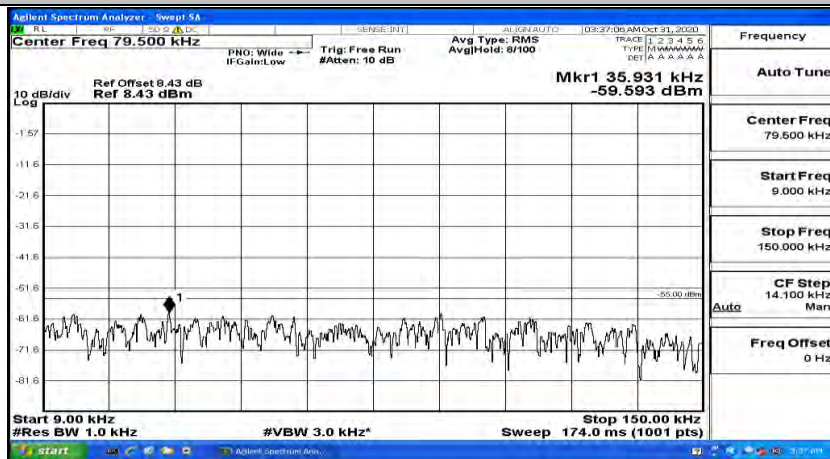

(Channel Bandwidth:20 MHz)\_MCH\_16QAM\_1RB#49

(Channel Bandwidth:20 MHz)\_MCH\_16QAM\_1RB#99

(Channel Bandwidth:20 MHz)\_HCH\_16QAM\_1RB#0

(Channel Bandwidth:20 MHz)\_HCH\_16QAM\_1RB#49

(Channel Bandwidth:20 MHz)\_HCH\_16QAM\_1RB#99