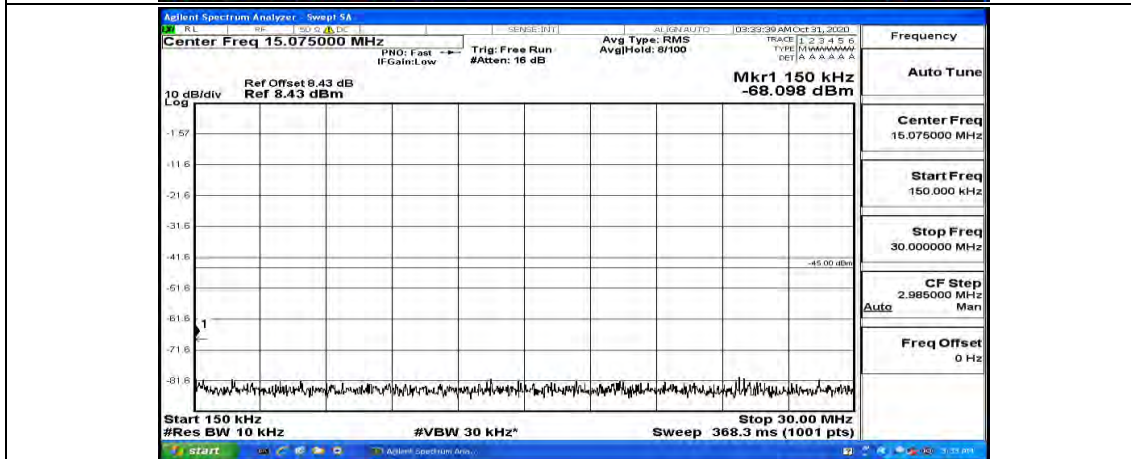

(Channel Bandwidth:20 MHz)\_LCH\_16QAM\_1RB#0

(Channel Bandwidth:20 MHz) LCH\_16QAM\_1RB#49

(Channel Bandwidth:20 MHz) LCH\_16QAM\_1RB#99

(Channel Bandwidth:20 MHz)\_MCH\_16QAM\_1RB#0

#img-16QAM-M-20-1-L-CSE-2