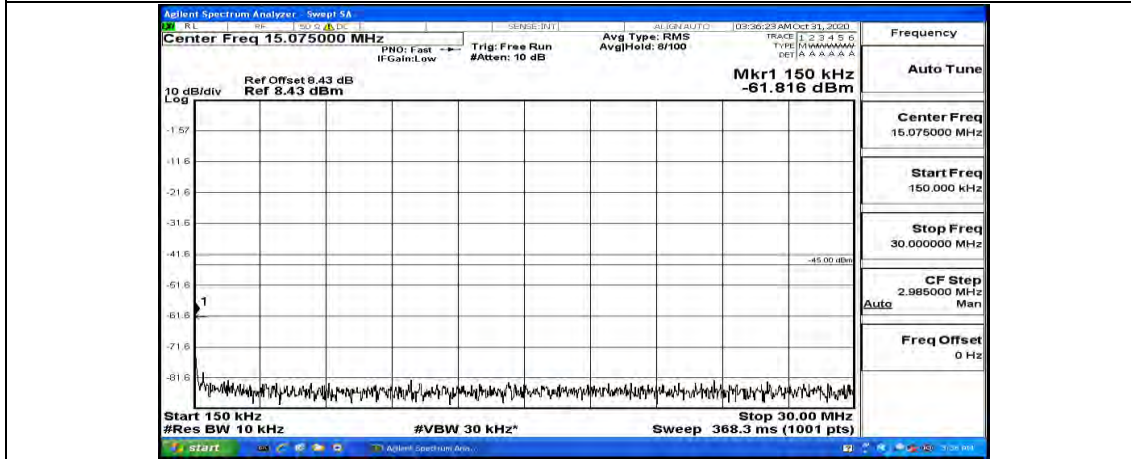

(Channel Bandwidth:20 MHz)_HCH_QPSK_1RB#99