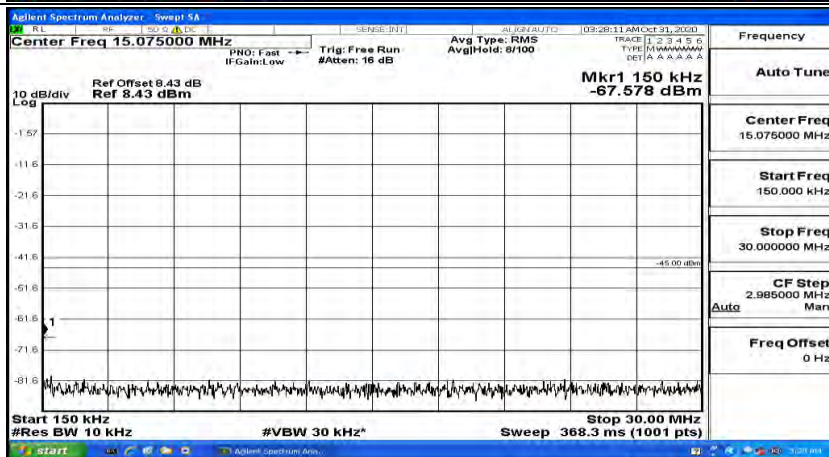

(Channel Bandwidth:15 MHz) LCH_16QAM_1RB#37