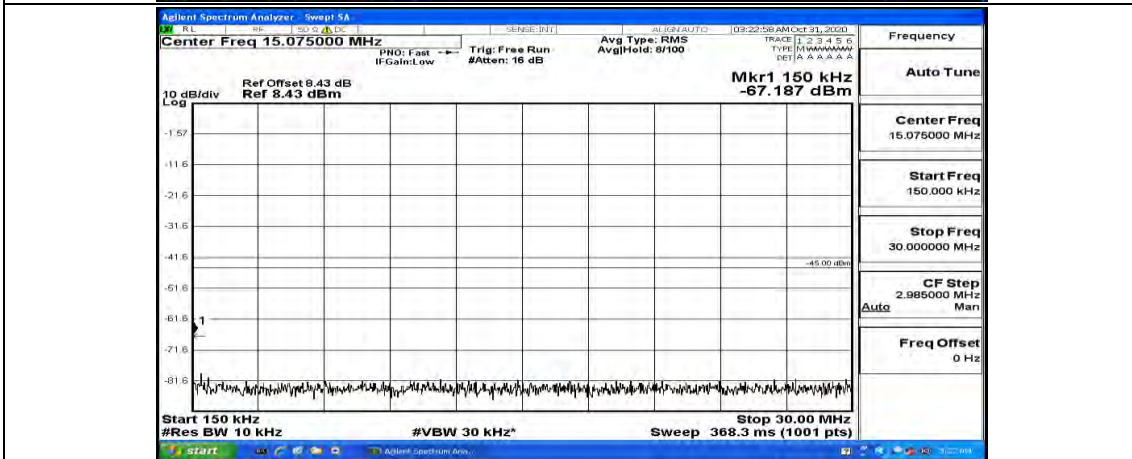

Channel Bandwidth: 10 MHz\_HCH\_QPSK\_1RB#49

Channel Bandwidth: 10 MHz\_LCH\_16QAM\_1RB#0

Channel Bandwidth: 10 MHz\_LCH\_16QAM\_1RB#24

Channel Bandwidth: 10 MHz\_LCH\_16QAM\_1RB#49

Channel Bandwidth: 10 MHz\_MCH\_16QAM\_1RB#0