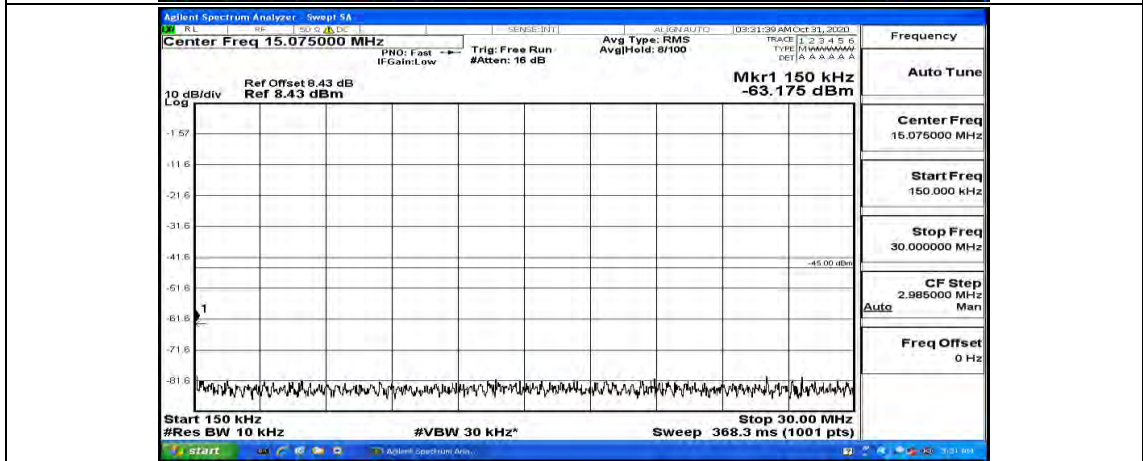

(Channel Bandwidth:15 MHz)\_MCH\_16QAM\_1RB#74

(Channel Bandwidth:15 MHz)\_HCH\_16QAM\_1RB#0

(Channel Bandwidth:15 MHz)\_HCH\_16QAM\_1RB#37

(Channel Bandwidth:15 MHz)\_HCH\_16QAM\_1RB#74