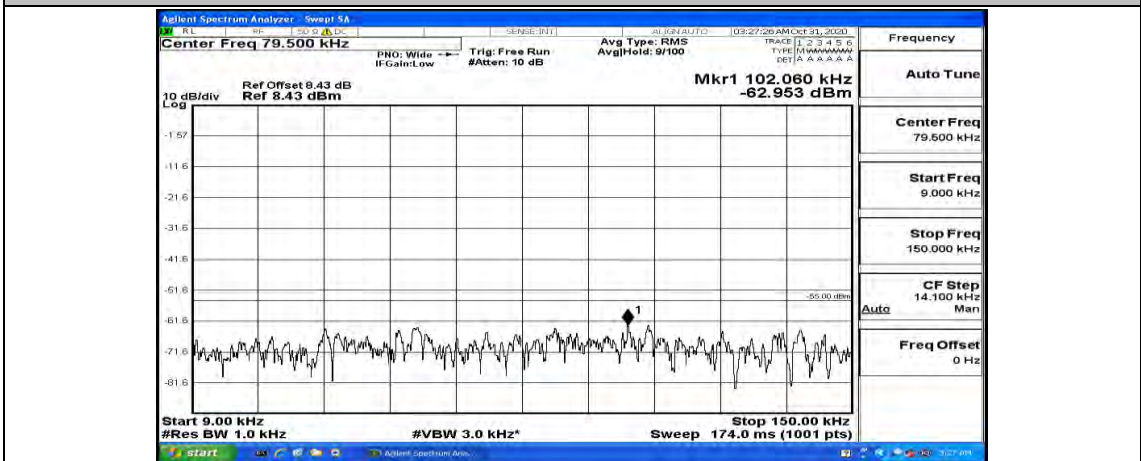

Channel Bandwidth: 15 MHz

(Channel Bandwidth:15 MHz)\_LCH\_QPSK\_1RB#0

(Channel Bandwidth:15 MHz)\_LCH\_QPSK\_1RB#37

(Channel Bandwidth:15 MHz)\_LCH\_QPSK\_1RB#74

(Channel Bandwidth:15 MHz)\_MCH\_QPSK\_1RB#0