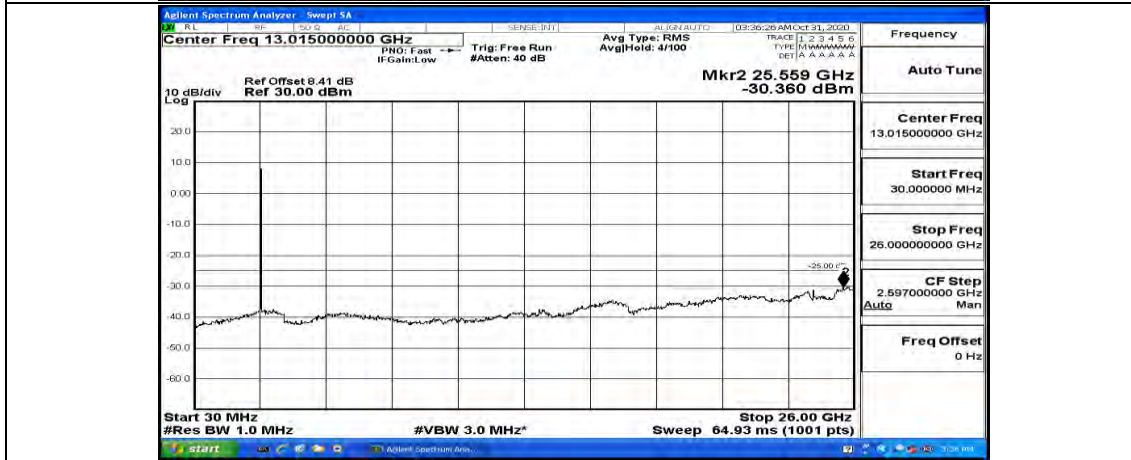

(Channel Bandwidth:20 MHz)\_MCH\_QPSK\_1RB#49

(Channel Bandwidth:20 MHz)\_MCH\_QPSK\_1RB#99

(Channel Bandwidth:20 MHz)\_HCH\_QPSK\_1RB#0

(Channel Bandwidth:20 MHz)\_HCH\_QPSK\_1RB#49

(Channel Bandwidth:20 MHz)\_HCH\_QPSK\_1RB#99