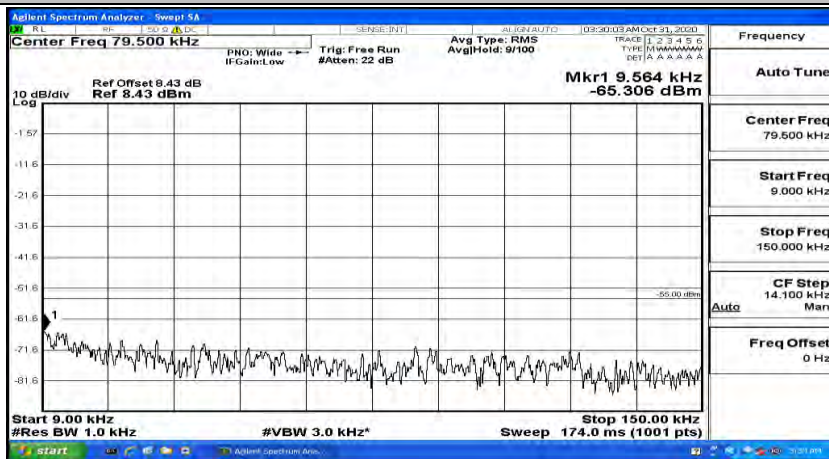

(Channel Bandwidth:15 MHz)_MCH_16QAM_1RB#74