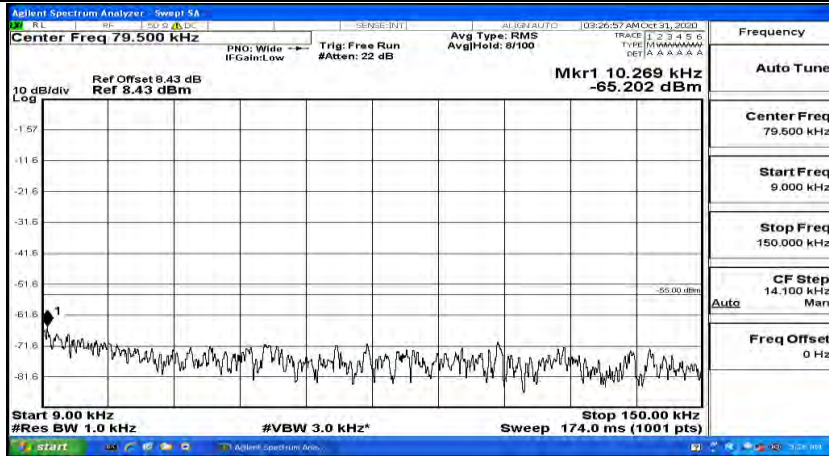

Channel Bandwidth: 15 MHz

(Channel Bandwidth:15 MHz)_LCH_QPSK_1RB#0