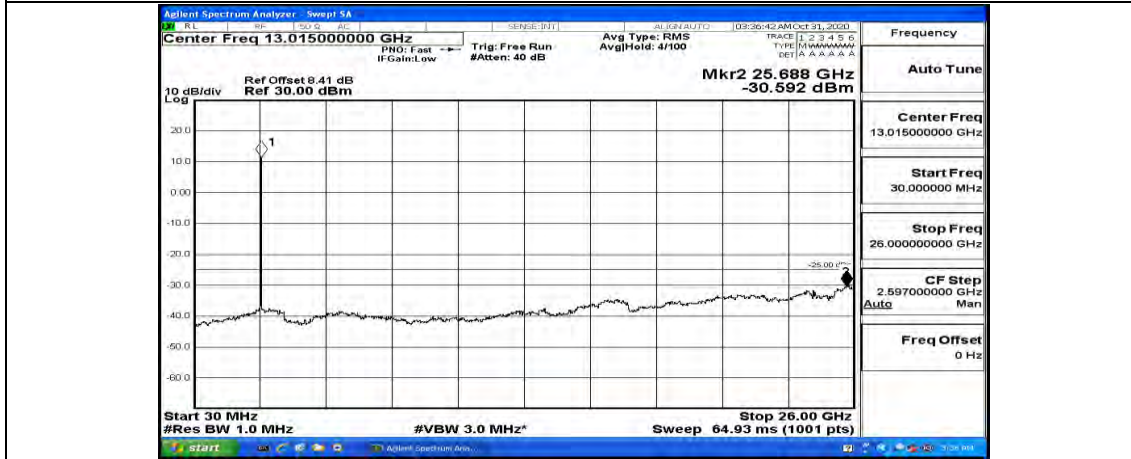

(Channel Bandwidth:20 MHz)\_MCH\_QPSK\_1RB#49

(Channel Bandwidth:20 MHz)\_MCH\_QPSK\_1RB#99

(Channel Bandwidth:20 MHz)\_HCH\_QPSK\_1RB#0

(Channel Bandwidth:20 MHz)\_HCH\_QPSK\_1RB#49

(Channel Bandwidth:20 MHz)\_HCH\_QPSK\_1RB#99