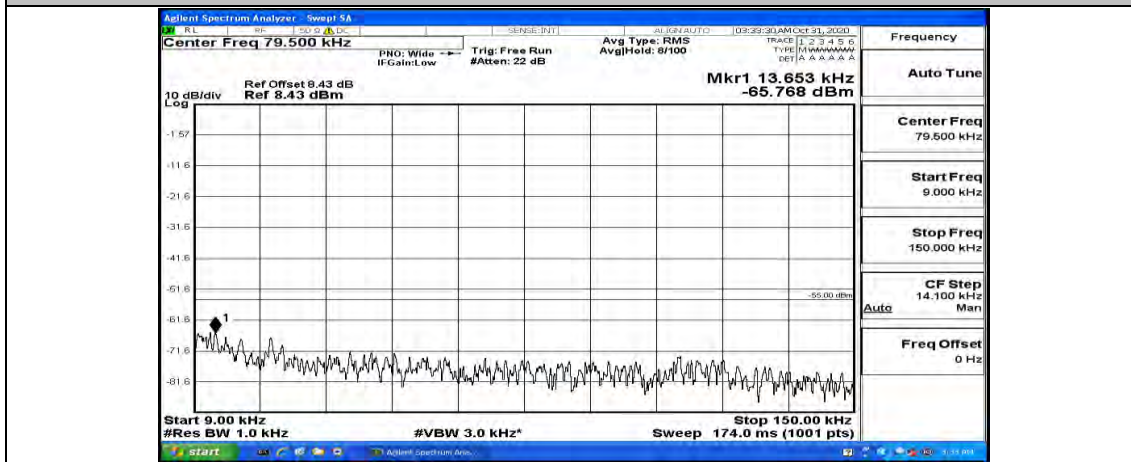

(Channel Bandwidth:20 MHz) LCH_16QAM_1RB#49