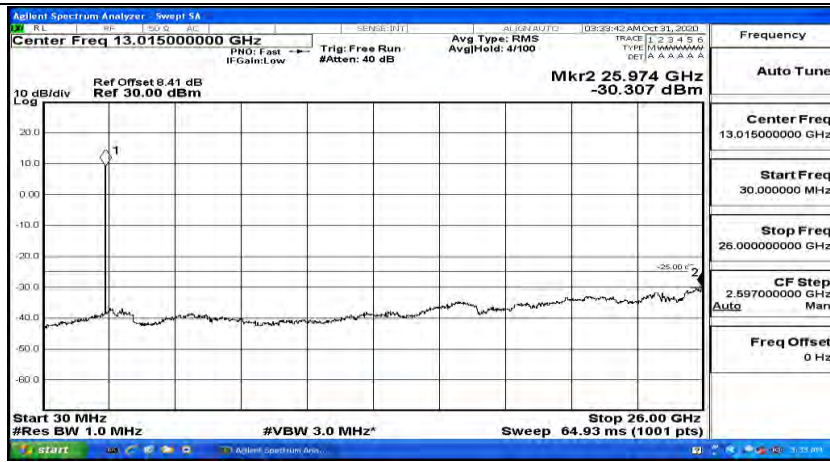

(Channel Bandwidth:20 MHz)\_LCH\_16QAM\_1RB#0

(Channel Bandwidth:20 MHz) LCH\_16QAM\_1RB#49

(Channel Bandwidth:20 MHz) LCH\_16QAM\_1RB#99

(Channel Bandwidth:20 MHz)\_MCH\_16QAM\_1RB#0

#img-16QAM-M-20-1-L-CSE-2