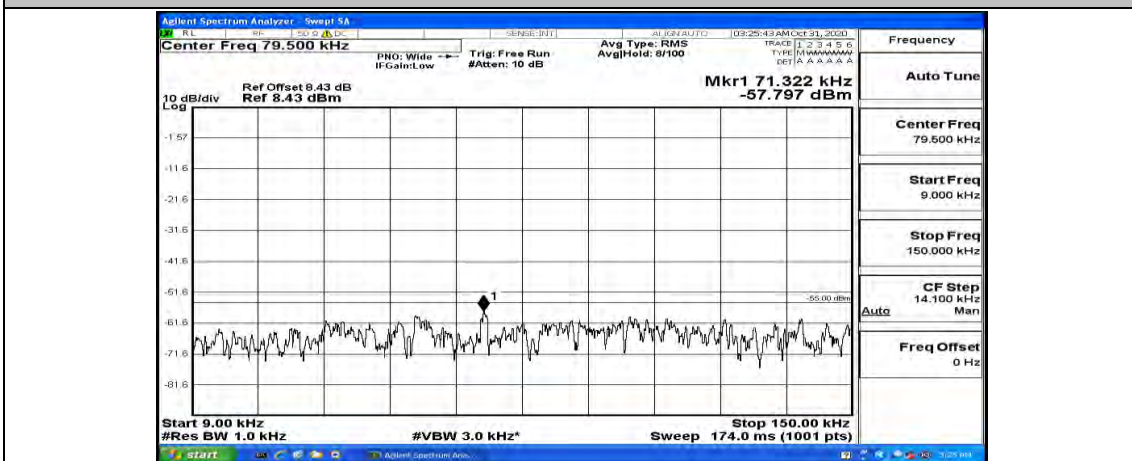

Channel Bandwidth: 10 MHz\_HCH\_QPSK\_1RB#49

Channel Bandwidth: 10 MHz\_LCH\_16QAM\_1RB#0

Channel Bandwidth: 10 MHz\_LCH\_16QAM\_1RB#24

Channel Bandwidth: 10 MHz\_LCH\_16QAM\_1RB#49

Channel Bandwidth: 10 MHz\_MCH\_16QAM\_1RB#0