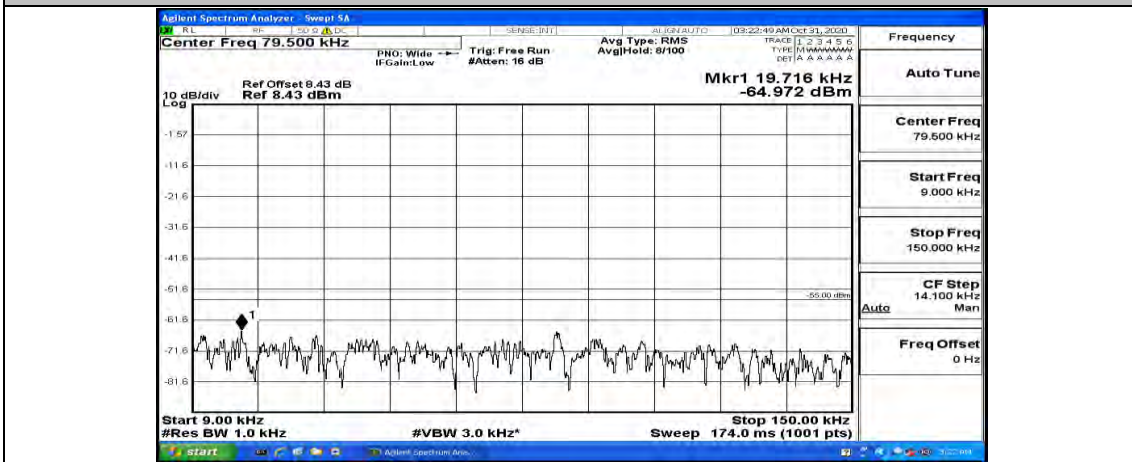

Channel Bandwidth: 10 MHz\_HCH\_QPSK\_1RB#49

Channel Bandwidth: 10 MHz\_LCH\_16QAM\_1RB#0

Channel Bandwidth: 10 MHz\_LCH\_16QAM\_1RB#24

Channel Bandwidth: 10 MHz\_LCH\_16QAM\_1RB#49

Channel Bandwidth: 10 MHz\_MCH\_16QAM\_1RB#0