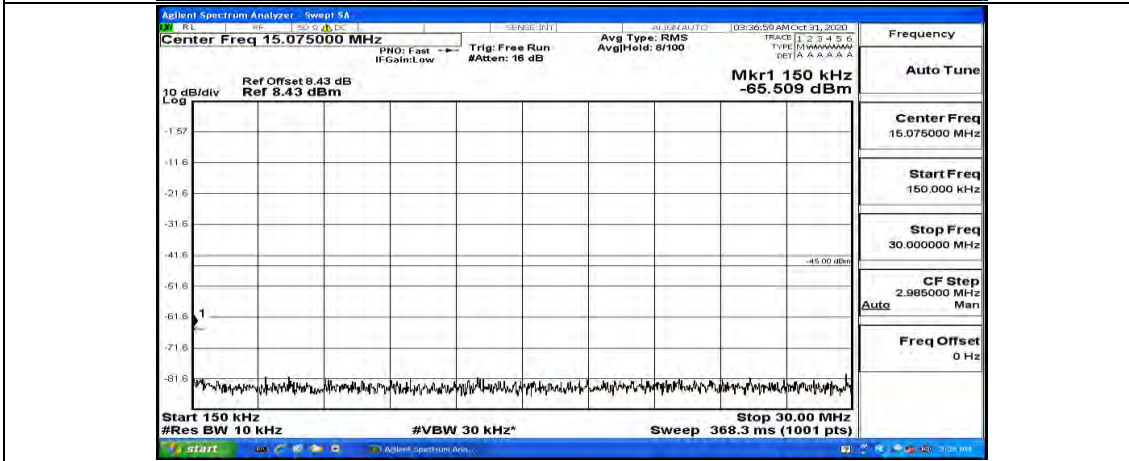

(Channel Bandwidth:20 MHz)\_MCH\_16QAM\_1RB#49

(Channel Bandwidth:20 MHz)\_MCH\_16QAM\_1RB#99

(Channel Bandwidth:20 MHz)\_HCH\_16QAM\_1RB#0

(Channel Bandwidth:20 MHz)\_HCH\_16QAM\_1RB#49

(Channel Bandwidth:20 MHz)\_HCH\_16QAM\_1RB#99