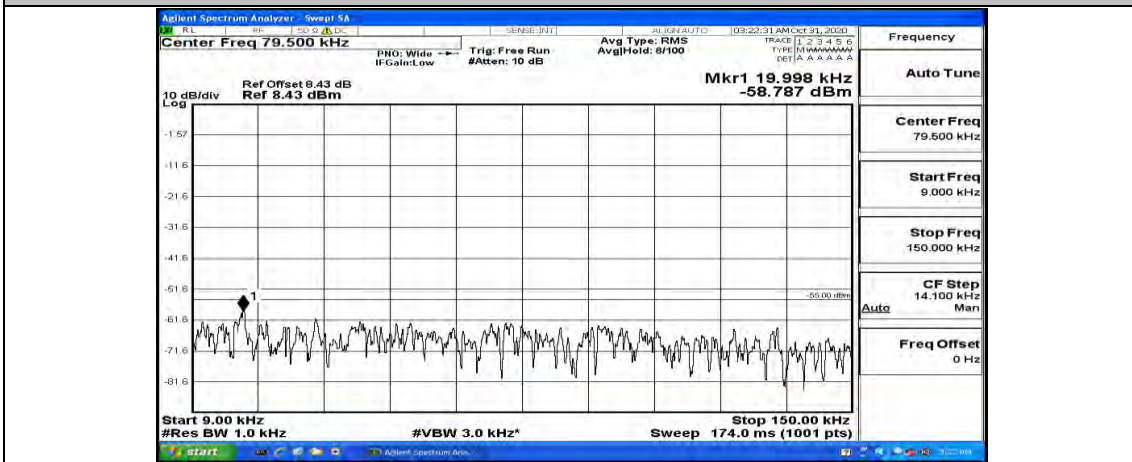

Channel Bandwidth: 10 MHz\_HCH\_QPSK\_1RB#49

Channel Bandwidth: 10 MHz\_LCH\_16QAM\_1RB#0

Channel Bandwidth: 10 MHz\_LCH\_16QAM\_1RB#24

Channel Bandwidth: 10 MHz\_LCH\_16QAM\_1RB#49

Channel Bandwidth: 10 MHz\_MCH\_16QAM\_1RB#0