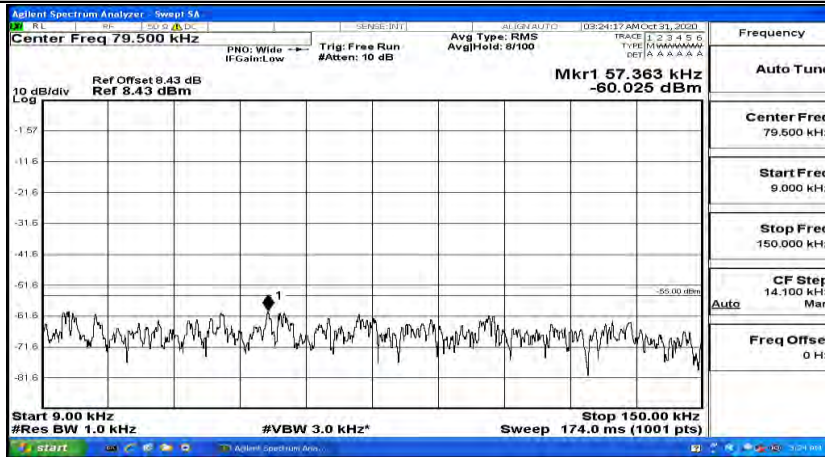

Channel Bandwidth: 10 MHz\_HCH\_QPSK\_1RB#49

Channel Bandwidth: 10 MHz\_LCH\_16QAM\_1RB#0

Channel Bandwidth: 10 MHz\_LCH\_16QAM\_1RB#24

Channel Bandwidth: 10 MHz\_LCH\_16QAM\_1RB#49

Channel Bandwidth: 10 MHz\_MCH\_16QAM\_1RB#0