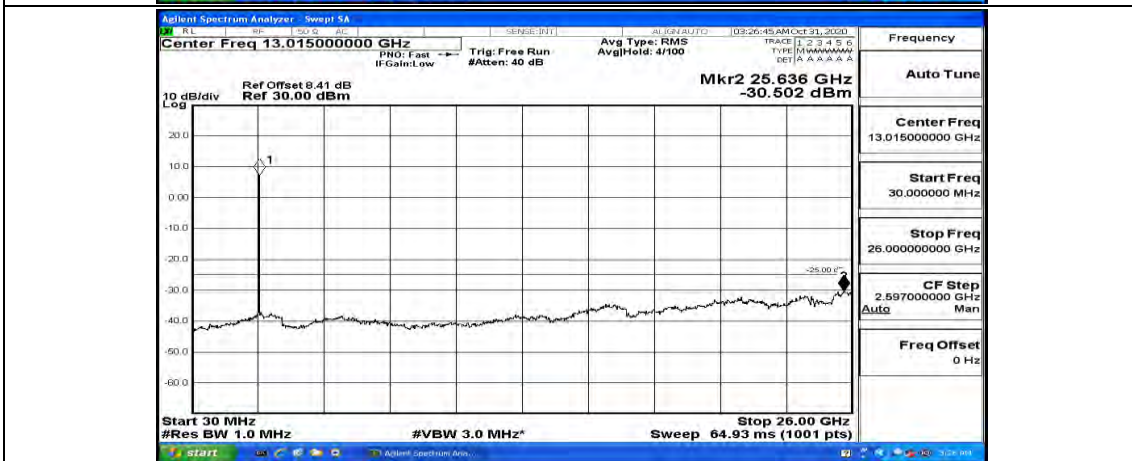

Channel Bandwidth: 10 MHz\_MCH\_16QAM\_1RB#24

Channel Bandwidth: 10 MHz\_MCH\_16QAM\_1RB#49

Channel Bandwidth: 10 MHz\_HCH\_16QAM\_1RB#0

Channel Bandwidth: 10 MHz\_HCH\_16QAM\_1RB#24

Channel Bandwidth: 10 MHz\_HCH\_16QAM\_1RB#49

Channel Bandwidth: 15 MHz

(Channel Bandwidth:15 MHz)\_LCH\_QPSK\_1RB#0

(Channel Bandwidth:15 MHz)\_LCH\_QPSK\_1RB#37

(Channel Bandwidth:15 MHz)\_LCH\_QPSK\_1RB#74

(Channel Bandwidth:15 MHz)\_MCH\_QPSK\_1RB#0