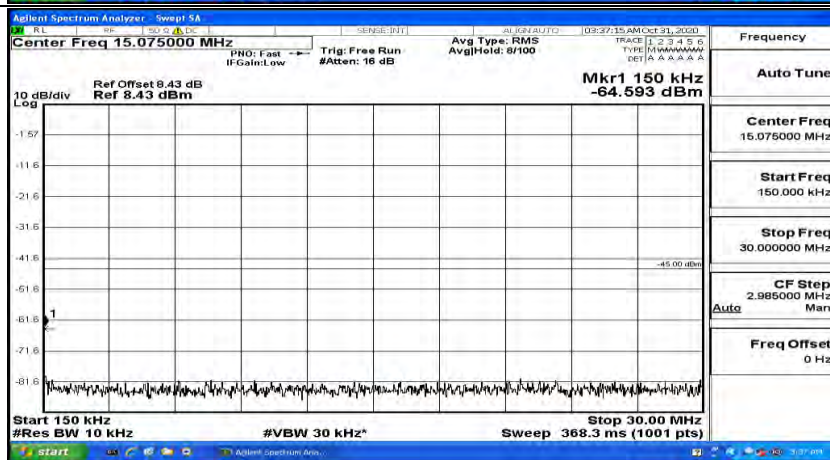

(Channel Bandwidth:20 MHz)\_MCH\_16QAM\_1RB#49

(Channel Bandwidth:20 MHz)\_MCH\_16QAM\_1RB#99

(Channel Bandwidth:20 MHz)\_HCH\_16QAM\_1RB#0

(Channel Bandwidth:20 MHz)\_HCH\_16QAM\_1RB#49

(Channel Bandwidth:20 MHz)\_HCH\_16QAM\_1RB#99