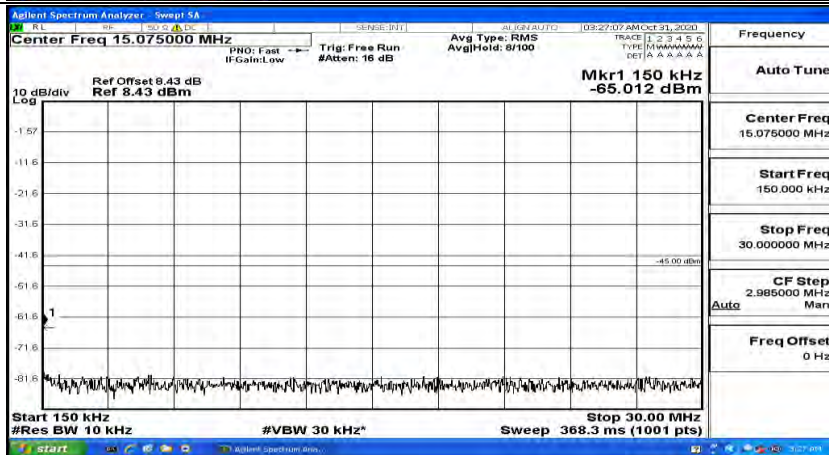

Channel Bandwidth: 10 MHz\_MCH\_16QAM\_1RB#24

Channel Bandwidth: 10 MHz\_MCH\_16QAM\_1RB#49

Channel Bandwidth: 10 MHz\_HCH\_16QAM\_1RB#0

Channel Bandwidth: 10 MHz\_HCH\_16QAM\_1RB#24

Channel Bandwidth: 10 MHz\_HCH\_16QAM\_1RB#49

Channel Bandwidth: 15 MHz

(Channel Bandwidth:15 MHz)\_LCH\_QPSK\_1RB#0

(Channel Bandwidth:15 MHz)\_LCH\_QPSK\_1RB#37

(Channel Bandwidth:15 MHz)\_LCH\_QPSK\_1RB#74

(Channel Bandwidth:15 MHz)\_MCH\_QPSK\_1RB#0