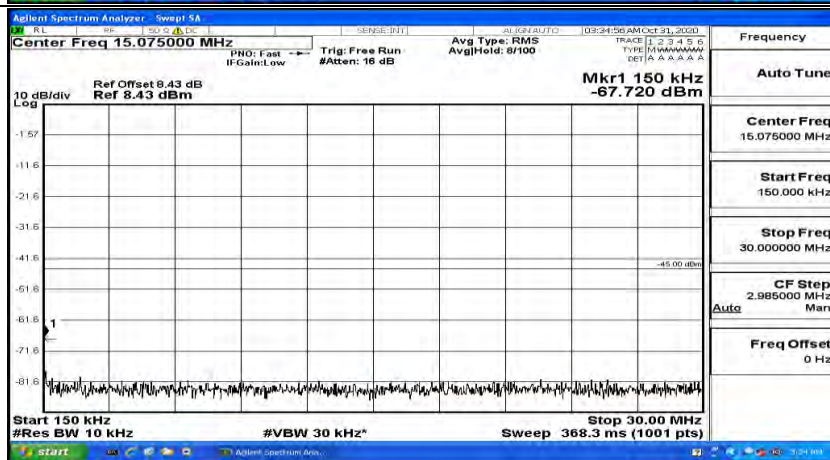

(Channel Bandwidth:20 MHz)_MCH_QPSK_1RB#99