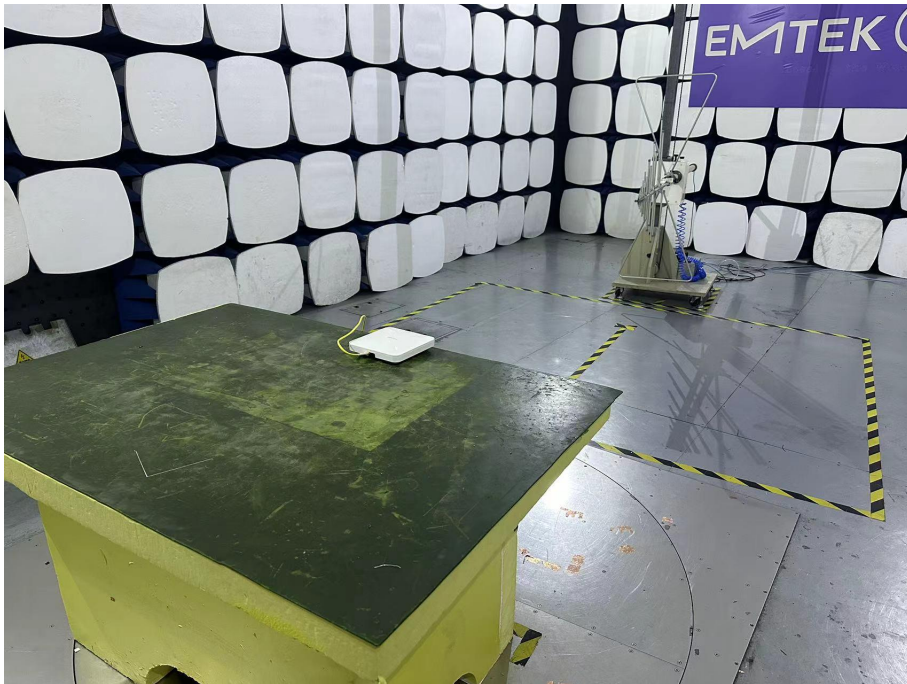

TEST SETUP PHOTOS

1.1. Photos of Radiation Emission Test

Spurious Emission Test Setup (30MHz-1GHz)

Spurious Emission Test Setup (Above 1GHz)

1.2. Conducted Emission Test

1.3. Photos of DFS Test

----- The End -----