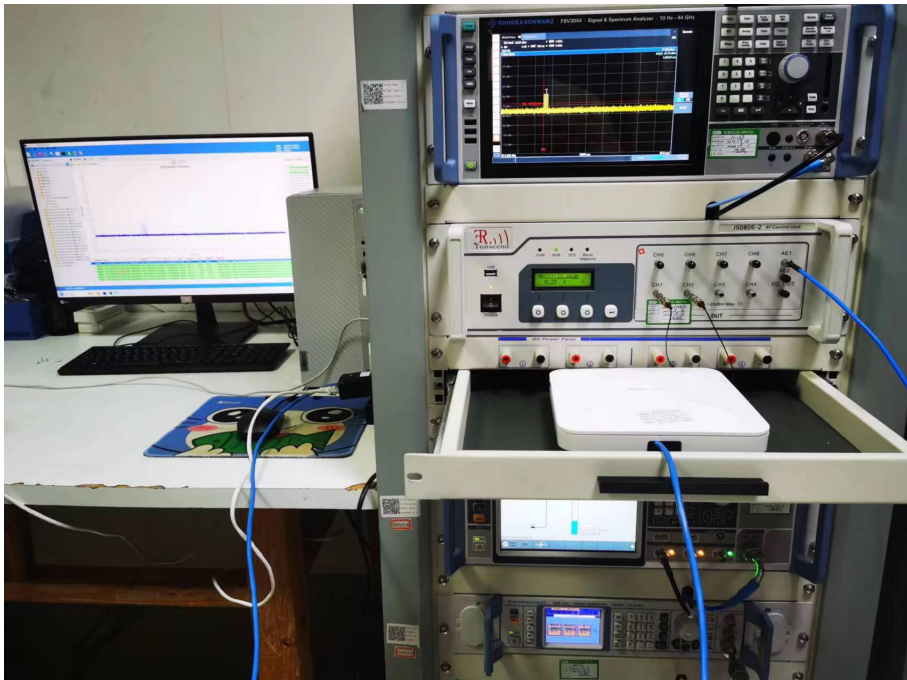

TEST SETUP PHOTOS

1.1. Photos of Radiation Emission Test

Spurious Emission Test Setup (30MHz-1GHz)

Spurious Emission Test Setup (Above 1GHz)

1.2. Conducted Emission Test

1.3. Photos of DFS Test

----- The End -----