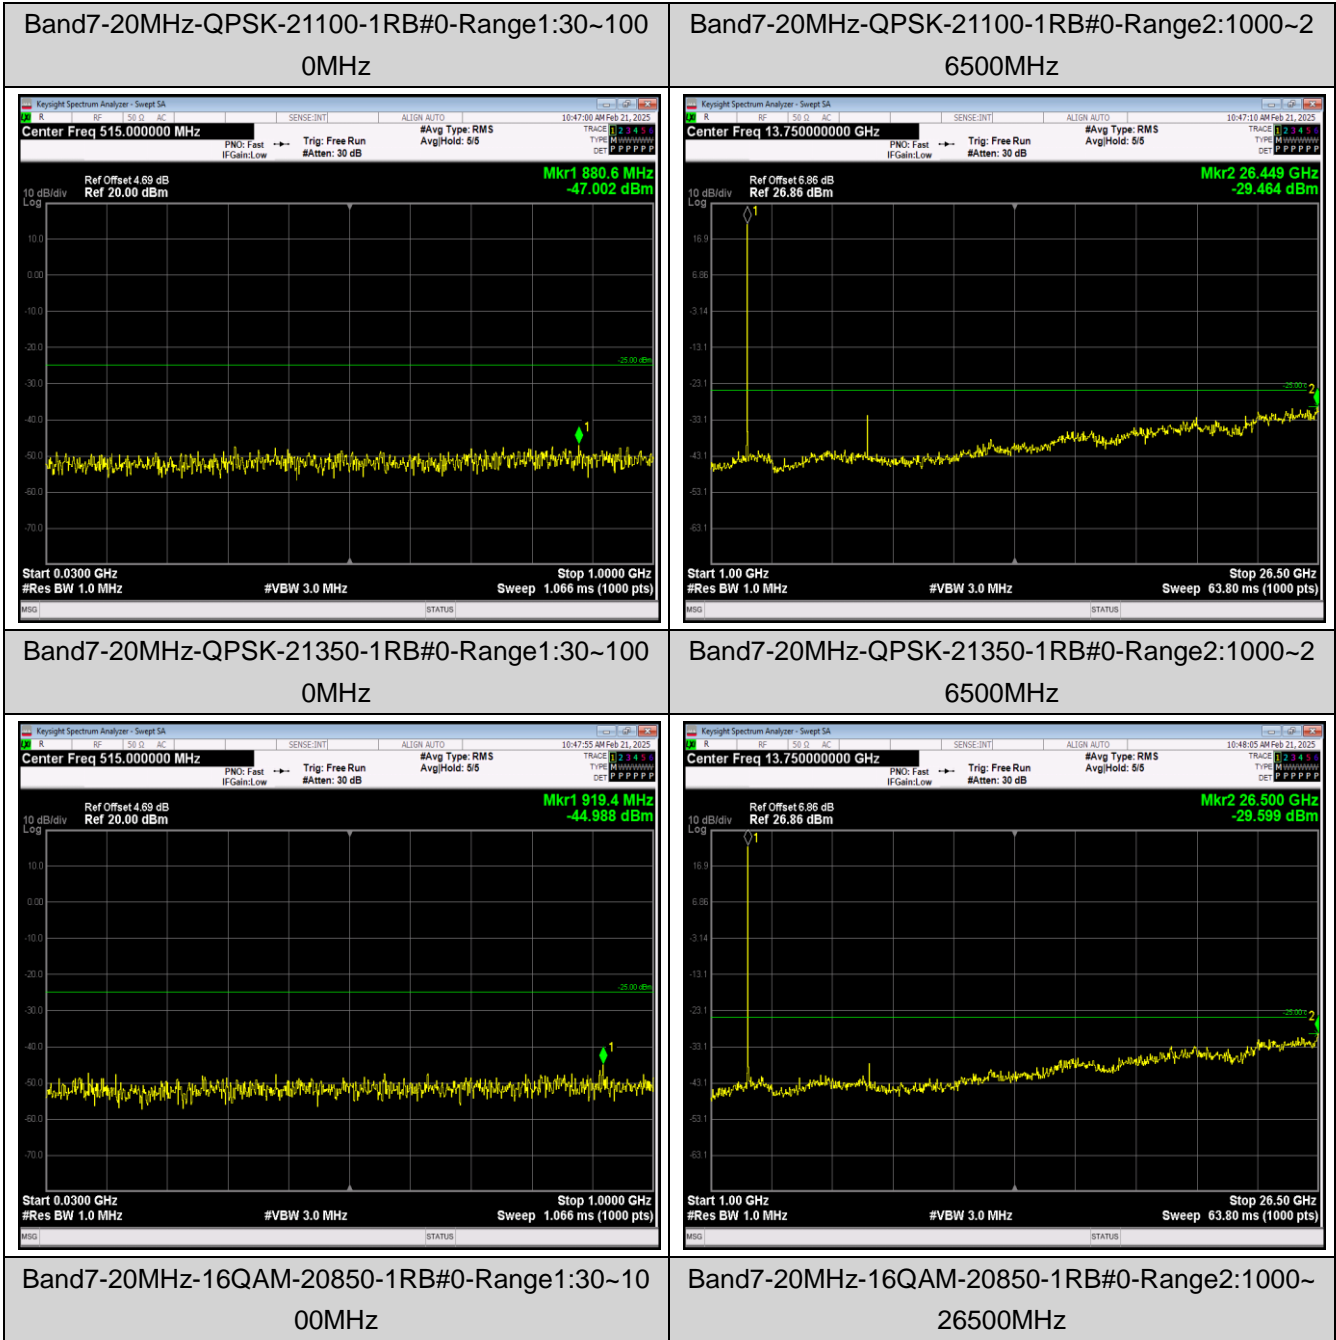

JianYan Testing Group Shenzhen Co., Ltd.
No.101, Building 8, Innovation Wisdom Port, No.155 Hongtian Road, Huangpu Community,
Xinqiao Street, Bao'an District, Shenzhen, Guangdong, People's Republic of China.
Tel: +86-755-23118282, Fax: +86-755-23116366

Project No.: JYTSZR2502019