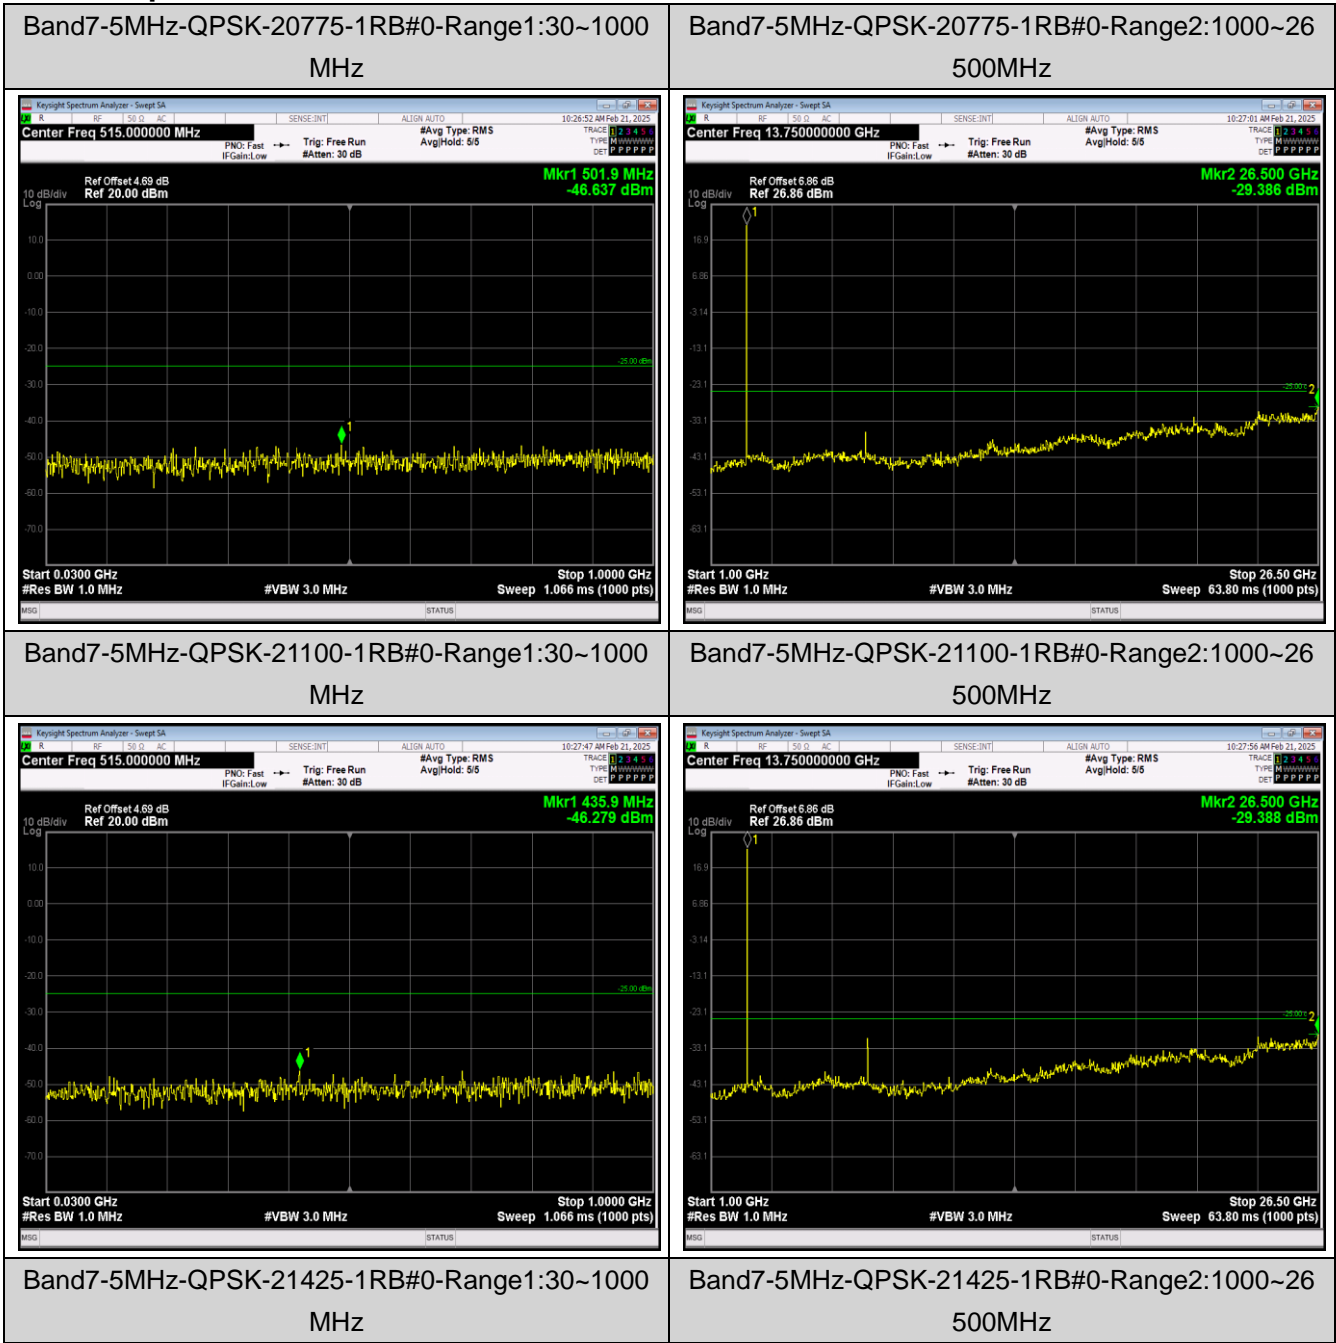

Test Graphs