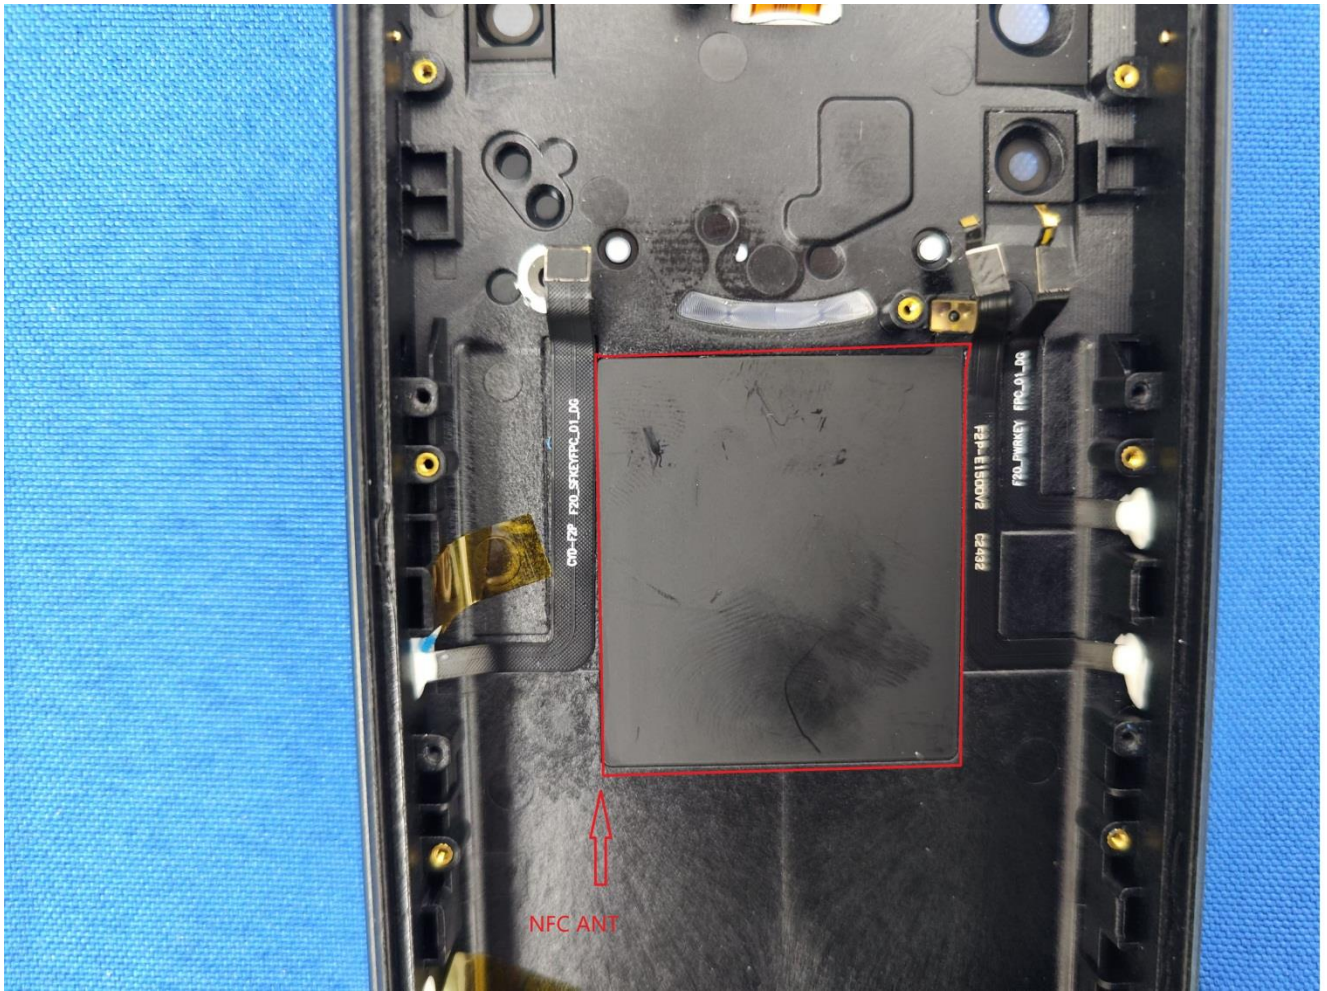

EUT Photos (Model: S119)

EUT Antenna Locations

SAR Test Setup Photos

Head

Right Cheek

Right Tilted

Left Cheek

Left Tilted

Body

Front side (10mm)

Back side(10mm)

Left side(10mm)

Right side(10mm)

Top side(10mm)

Bottom side(10mm)