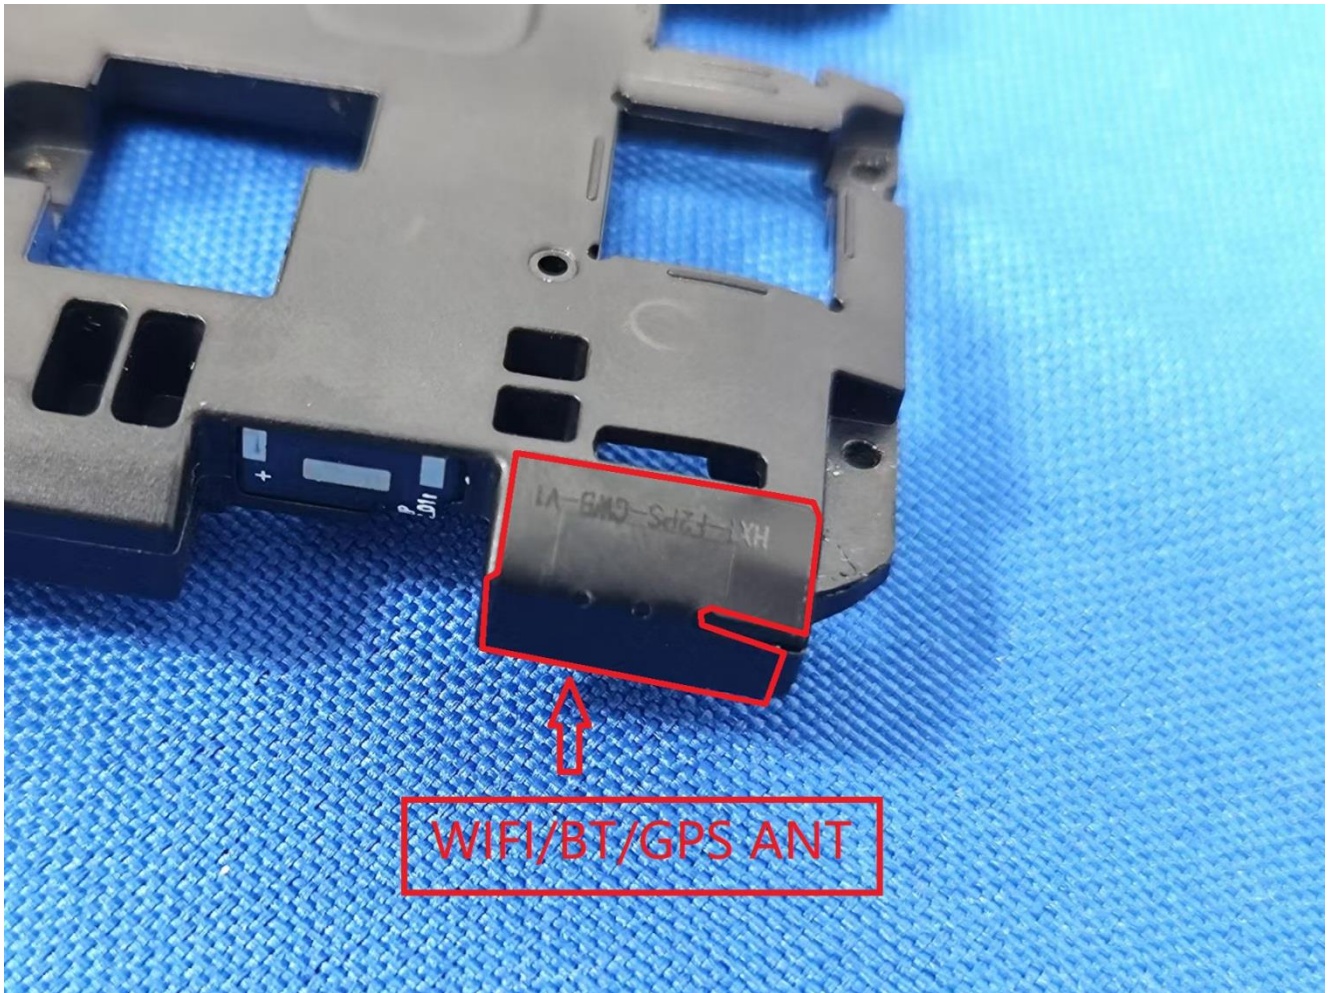

EUT Photos (Model: S119)

EUT Antenna Locations

SAR Test Setup Photos

Head

Right Cheek

Right Tilted

Left Cheek

Left Tilted

Body

Front side (10mm)

Back side(10mm)

Left side(10mm)

Right side(10mm)

Top side(10mm)

Bottom side(10mm)