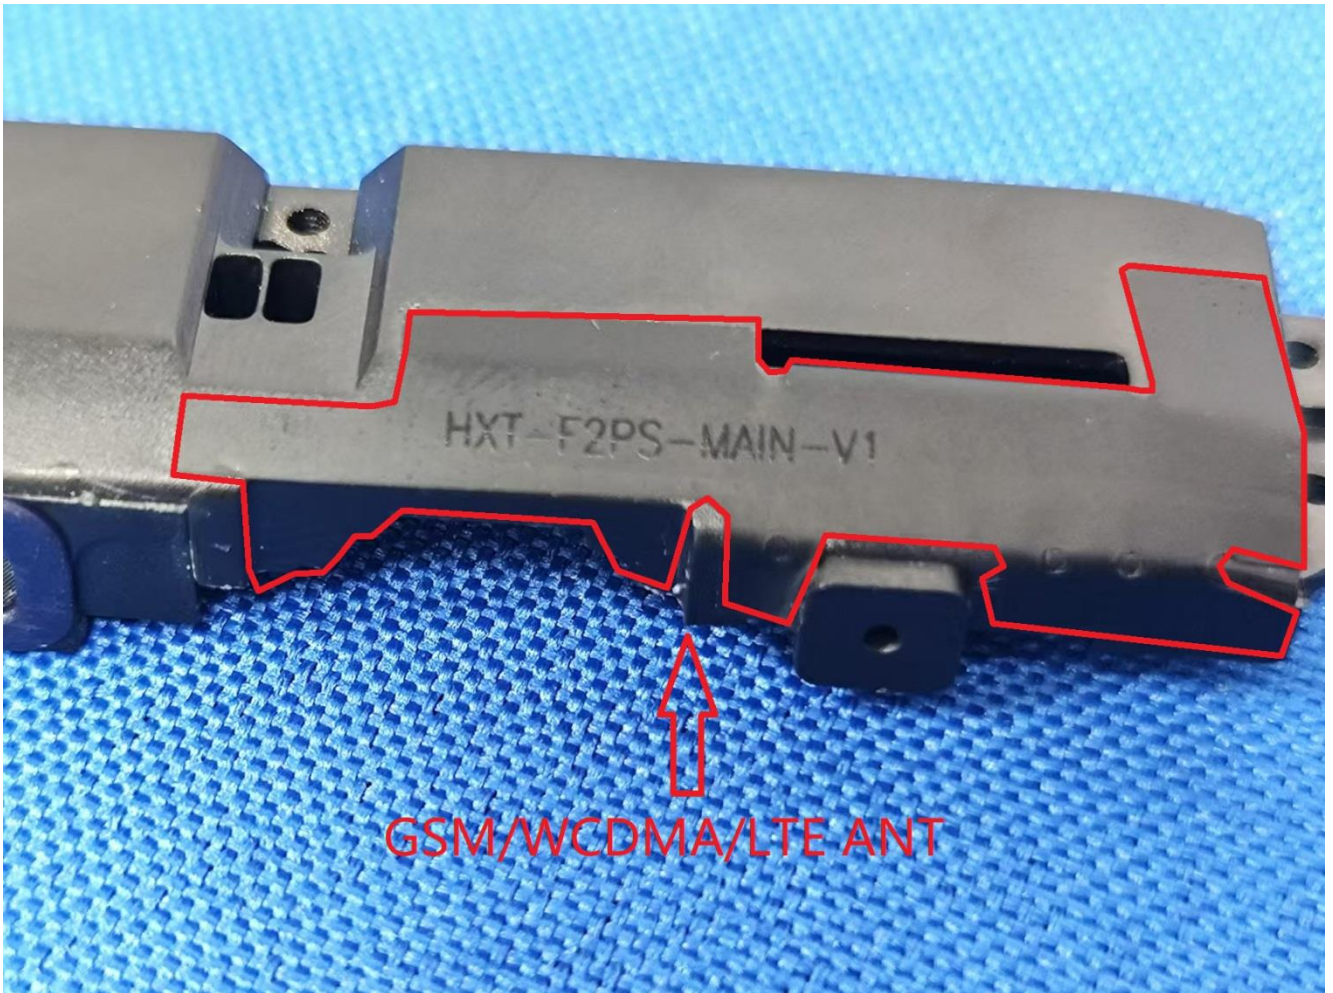

EUT Photos (Model: S119)

EUT Antenna Locations

SAR Test Setup Photos

Head

Right Cheek

Right Tilted

Left Cheek

Left Tilted

Body

Front side (10mm)

Back side(10mm)

Left side(10mm)

Right side(10mm)

Top side(10mm)

Bottom side(10mm)