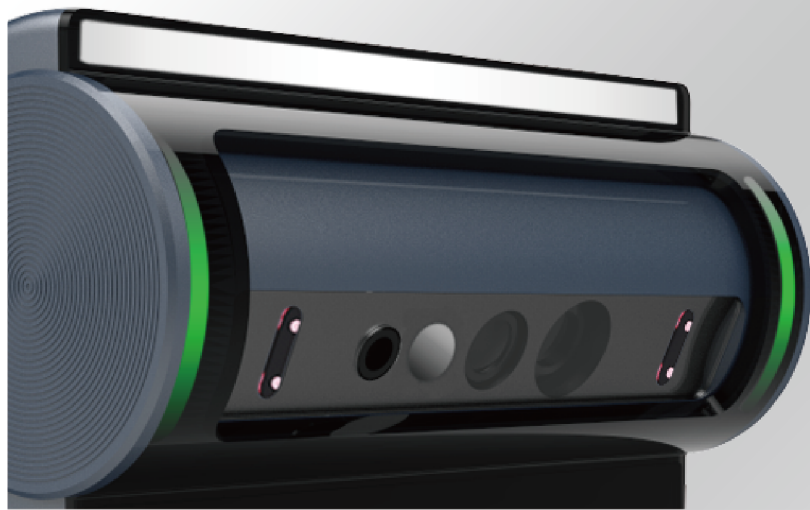

Industrial Design

Pitch Design

- Automatic pitch tracking, active height adaptation
- Iris, face and frontal temperature are collected at the same time

HD Touch Screen

- High Definition LCD screen, clear imaging
- Sensitive touch and easy operation