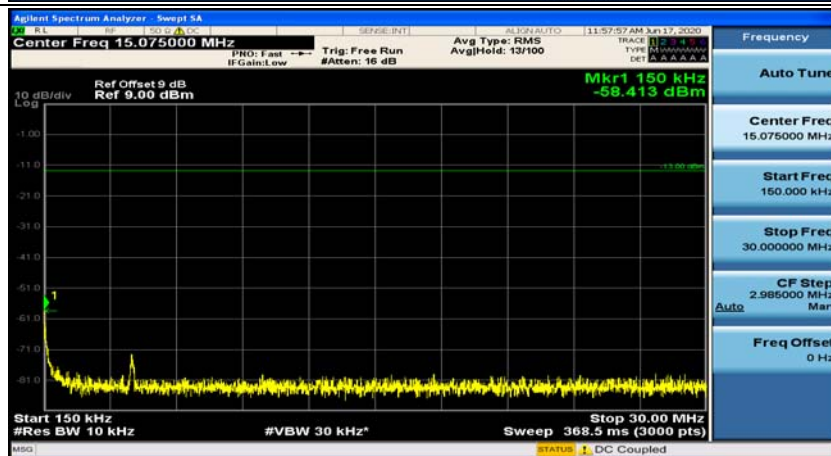

(Channel Bandwidth: 1.4 MHz)_LCH_16QAM_1RB#0

(Channel Bandwidth: 1.4 MHz)_LCH_16QAM_1RB#3