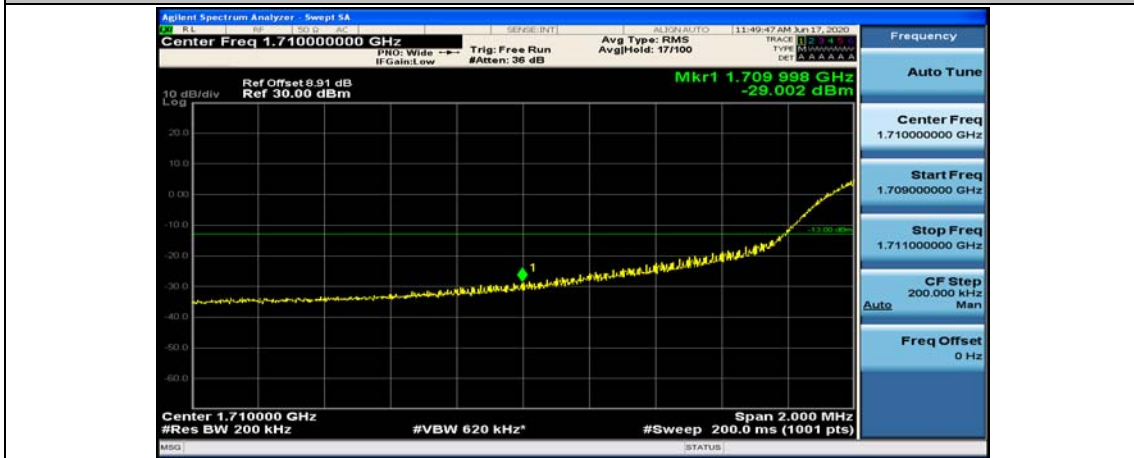

(Channel Bandwidth:20 MHz)_HCH_QPSK_100RB#0

(Channel Bandwidth:20 MHz)_LCH_16QAM_1RB#0

(Channel Bandwidth:20 MHz)_LCH_16QAM_1RB#49

(Channel Bandwidth:20 MHz)_LCH_16QAM_1RB#99

(Channel Bandwidth:20 MHz)_LCH_16QAM_50RB#0