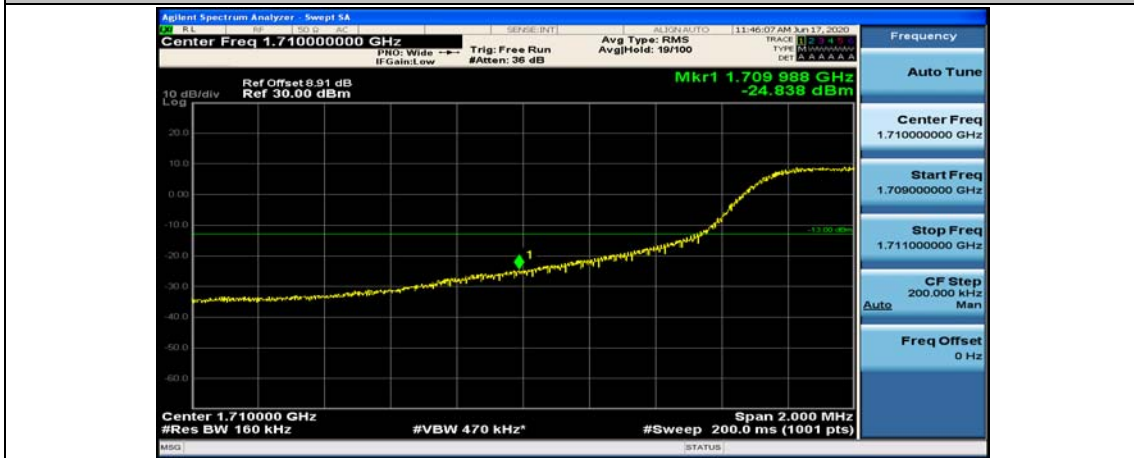

Channel Bandwidth: 15 MHz

(Channel Bandwidth:15 MHz)_LCH_QPSK_1RB#0

(Channel Bandwidth:15 MHz)_LCH_QPSK_1RB#37

(Channel Bandwidth:15 MHz)_LCH_QPSK_1RB#74

(Channel Bandwidth:15 MHz)_LCH_QPSK_37RB#0

(Channel Bandwidth:15 MHz)_LCH_QPSK_37RB#18