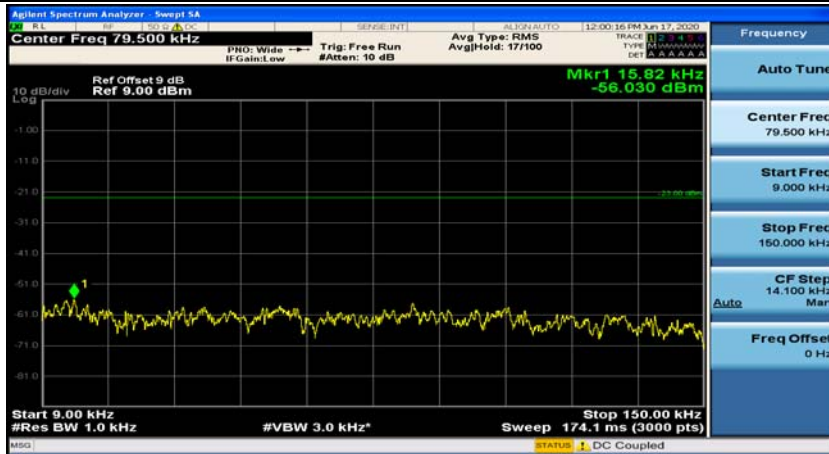

(Channel Bandwidth: 1.4 MHz)_HCH_QPSK_1RB#3

(Channel Bandwidth: 1.4 MHz)_LCH_16QAM_1RB#0

(Channel Bandwidth: 1.4 MHz)_LCH_16QAM_1RB#3

(Channel Bandwidth: 1.4 MHz)_MCH_16QAM_1RB#0

(Channel Bandwidth: 1.4 MHz)_MCH_16QAM_1RB#3