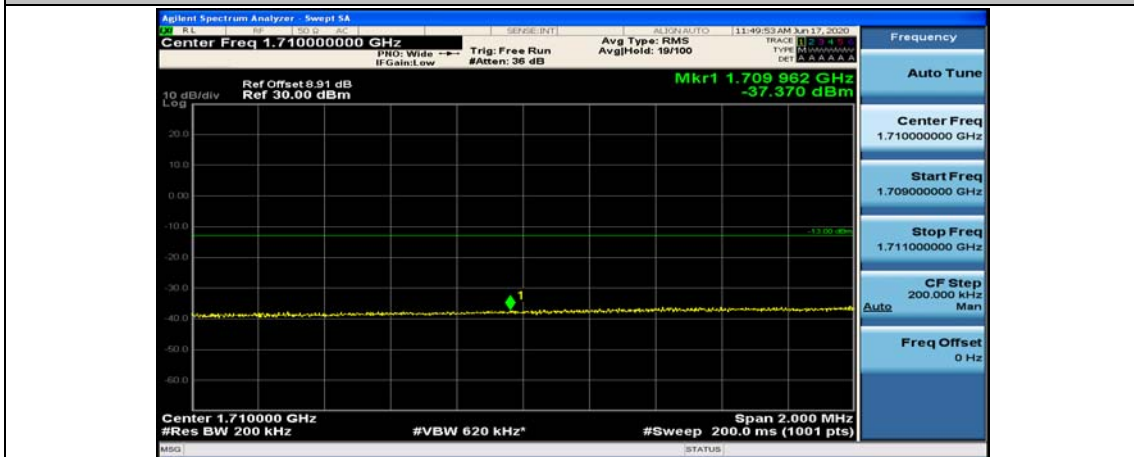

(Channel Bandwidth:20 MHz)_LCH_16QAM_50RB#25