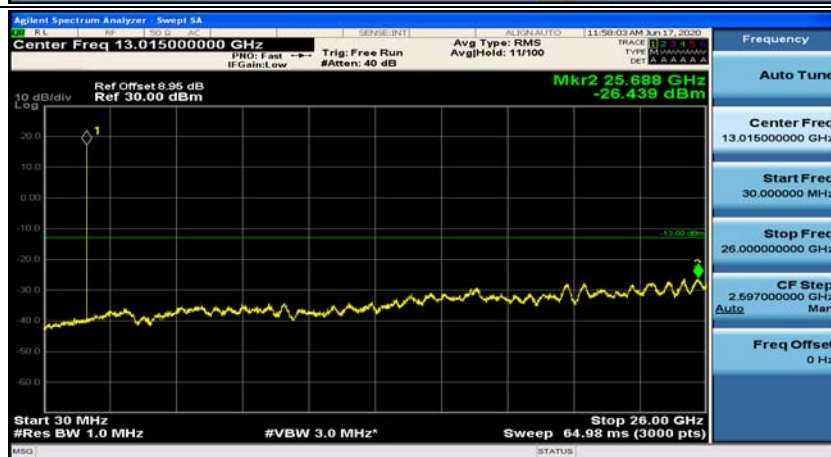

(Channel Bandwidth: 1.4 MHz)_LCH_16QAM_1RB#0

(Channel Bandwidth: 1.4 MHz)_LCH_16QAM_1RB#3