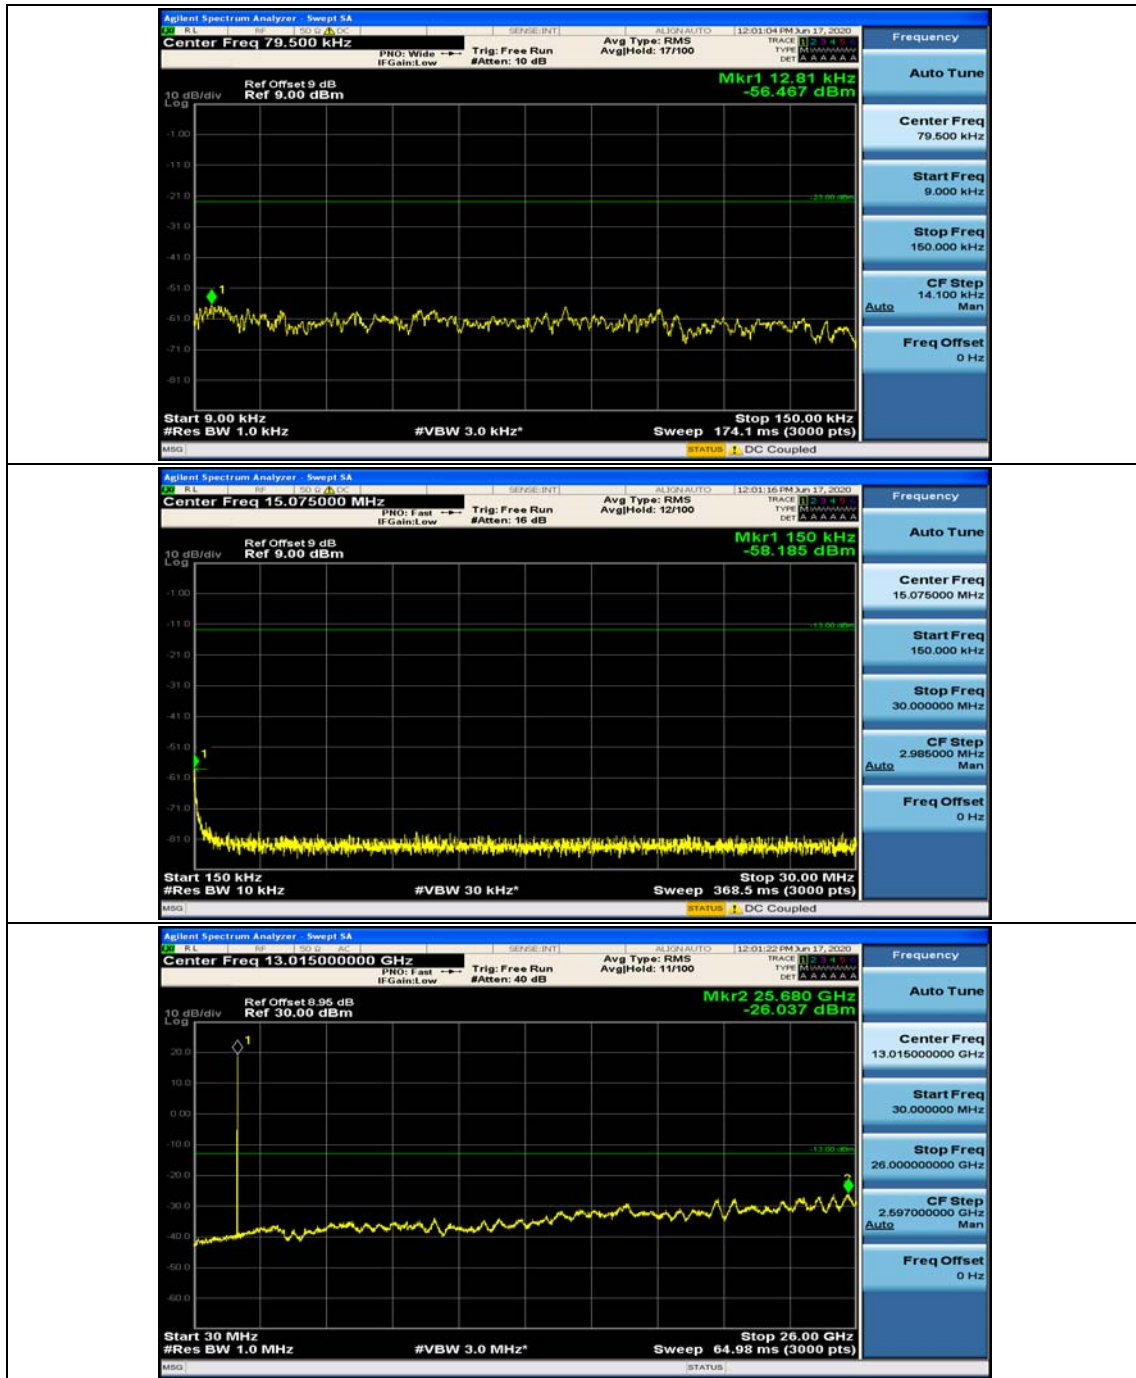

(Channel Bandwidth: 1.4 MHz)_HCH_QPSK_1RB#3

(Channel Bandwidth: 1.4 MHz)_LCH_16QAM_1RB#0

(Channel Bandwidth: 1.4 MHz)_LCH_16QAM_1RB#3

(Channel Bandwidth: 1.4 MHz)_MCH_16QAM_1RB#0

(Channel Bandwidth: 1.4 MHz)_MCH_16QAM_1RB#3