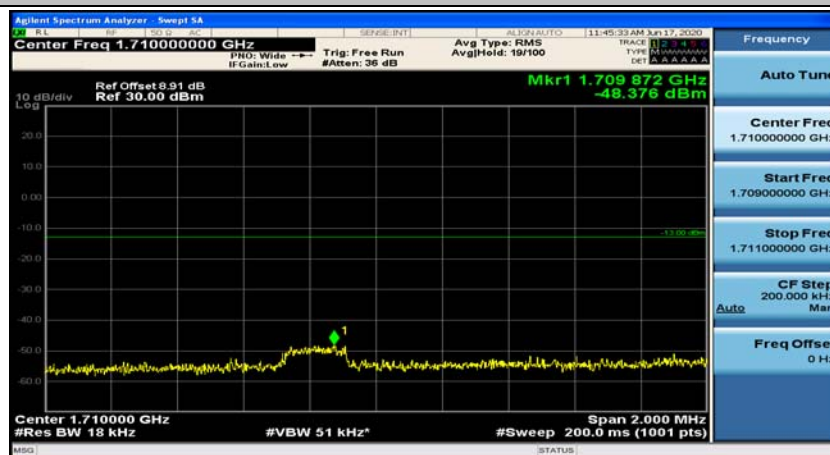

Channel Bandwidth: 15 MHz

(Channel Bandwidth:15 MHz)_LCH_QPSK_1RB#0

(Channel Bandwidth:15 MHz)_LCH_QPSK_1RB#37

(Channel Bandwidth:15 MHz)_LCH_QPSK_1RB#74

(Channel Bandwidth:15 MHz)_LCH_QPSK_37RB#0

(Channel Bandwidth:15 MHz)_LCH_QPSK_37RB#18

(Channel Bandwidth:15 MHz)_LCH_QPSK_37RB#38

(Channel Bandwidth:15 MHz)_LCH_QPSK_75RB#0

(Channel Bandwidth:15 MHz)_HCH_QPSK_1RB#0

(Channel Bandwidth:15 MHz)_HCH_QPSK_1RB#37

(Channel Bandwidth:15 MHz)_HCH_QPSK_1RB#74