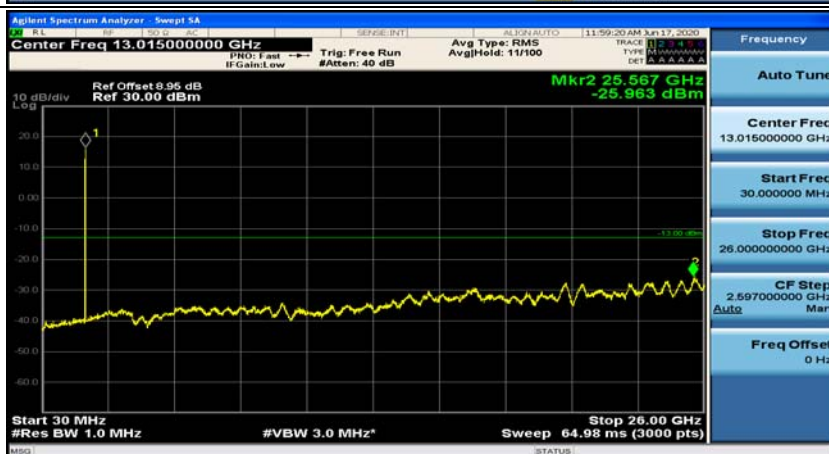

Appendix E: Conducted Spurious Emission

Test Graphs

Channel Bandwidth: 1.4 MHz

(Channel Bandwidth: 1.4 MHz)_MCH_QPSK_1RB#0

(Channel Bandwidth: 1.4 MHz)_MCH_QPSK_1RB#3

(Channel Bandwidth: 1.4 MHz)_HCH_QPSK_1RB#0