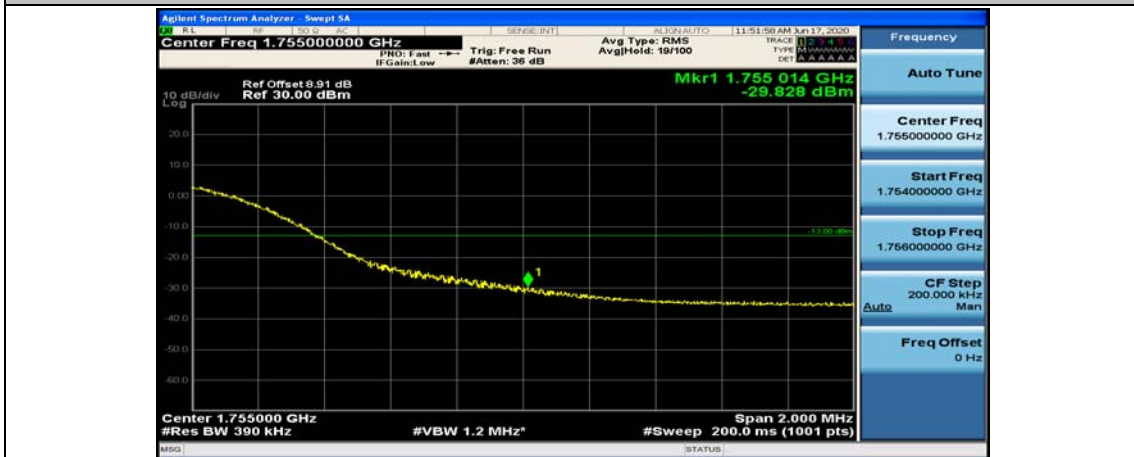

(Channel Bandwidth:20 MHz)_HCH_16QAM_1RB#99

(Channel Bandwidth:20 MHz)_HCH_16QAM_50RB#0

(Channel Bandwidth:20 MHz)_HCH_16QAM_50RB#25

(Channel Bandwidth:20 MHz)_HCH_16QAM_50RB#50

(Channel Bandwidth:20 MHz)_HCH_16QAM_100RB#0