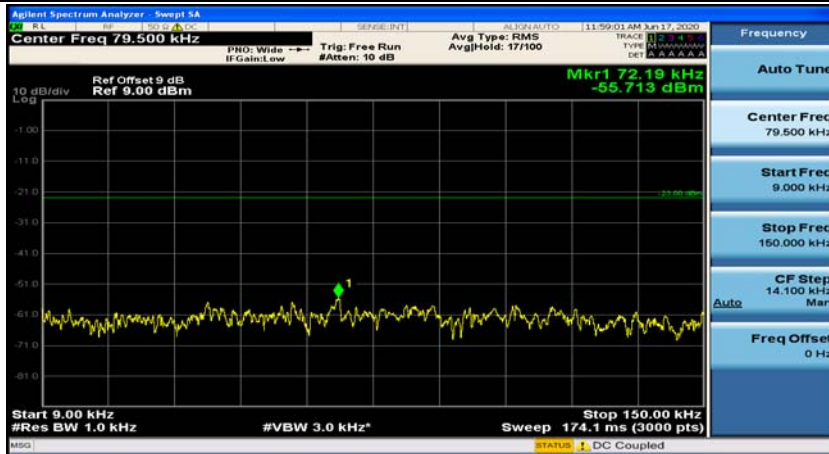

Appendix E: Conducted Spurious Emission

Test Graphs

Channel Bandwidth: 1.4 MHz

(Channel Bandwidth: 1.4 MHz)_MCH_QPSK_1RB#0

(Channel Bandwidth: 1.4 MHz)_MCH_QPSK_1RB#3

(Channel Bandwidth: 1.4 MHz)_HCH_QPSK_1RB#0