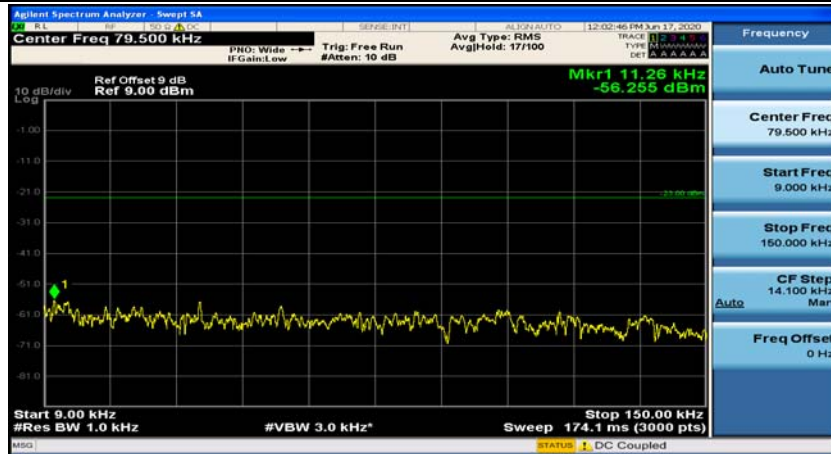

(Channel Bandwidth: 1.4 MHz)_HCH_16QAM_1RB#0