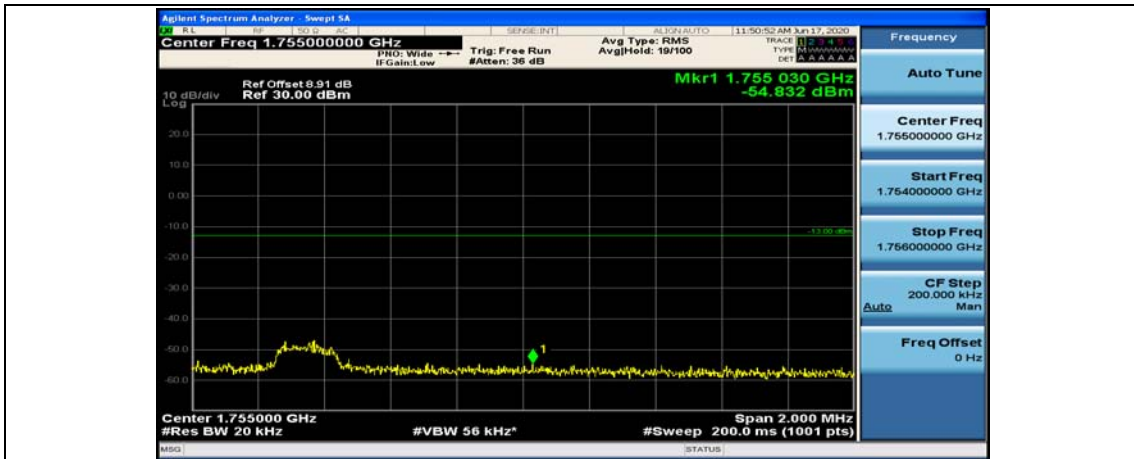

(Channel Bandwidth:20 MHz)_LCH_16QAM_50RB#25

(Channel Bandwidth:20 MHz)_LCH_16QAM_50RB#50

(Channel Bandwidth:20 MHz)_LCH_16QAM_100RB#0

(Channel Bandwidth:20 MHz)_HCH_16QAM_1RB#0

(Channel Bandwidth:20 MHz)_HCH_16QAM_1RB#49