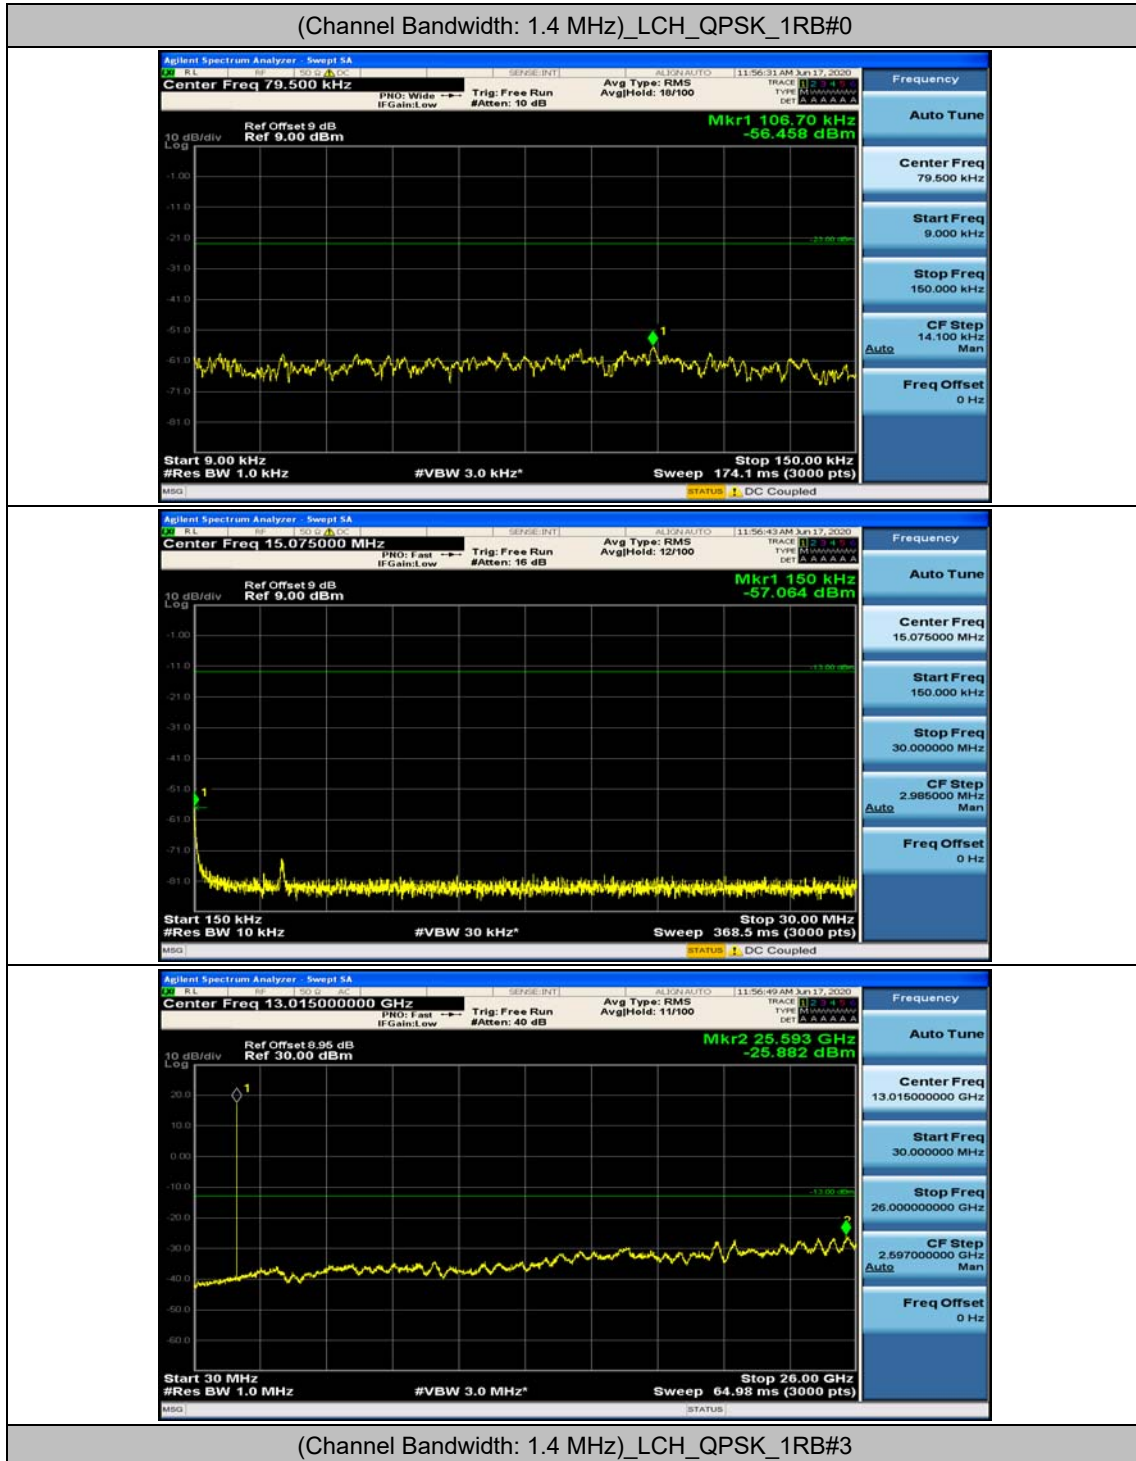

Appendix E: Conducted Spurious Emission

Test Graphs

Channel Bandwidth: 1.4 MHz