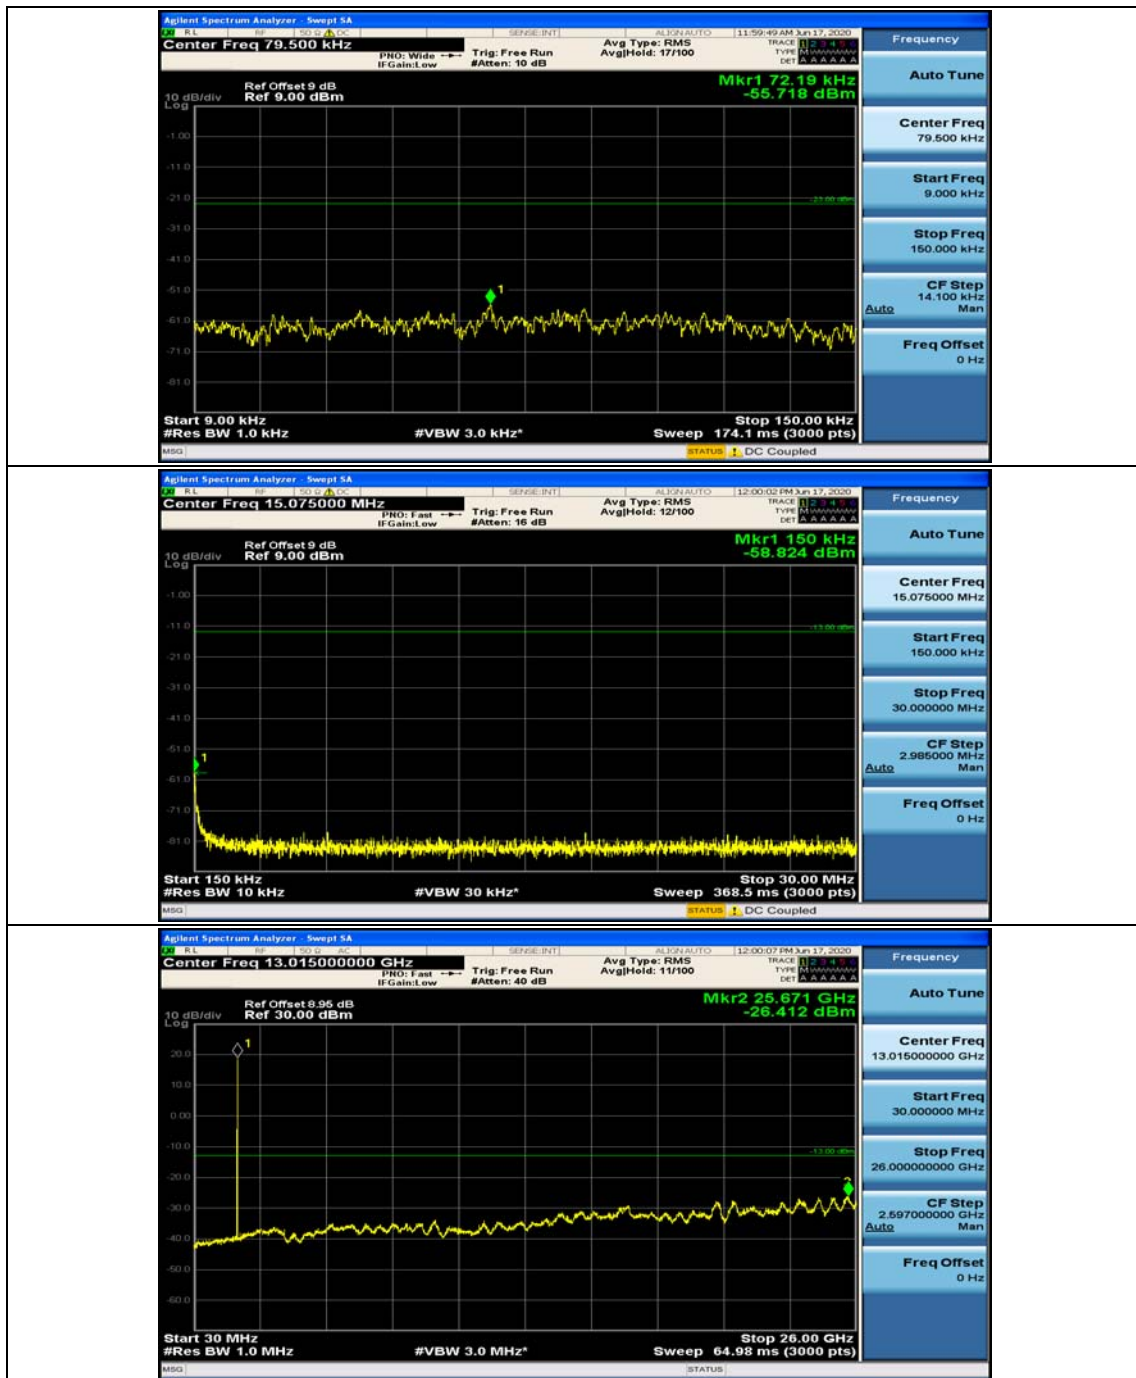

Appendix E: Conducted Spurious Emission

Test Graphs

Channel Bandwidth: 1.4 MHz

(Channel Bandwidth: 1.4 MHz)_MCH_QPSK_1RB#0

(Channel Bandwidth: 1.4 MHz)_MCH_QPSK_1RB#3

(Channel Bandwidth: 1.4 MHz)_HCH_QPSK_1RB#0