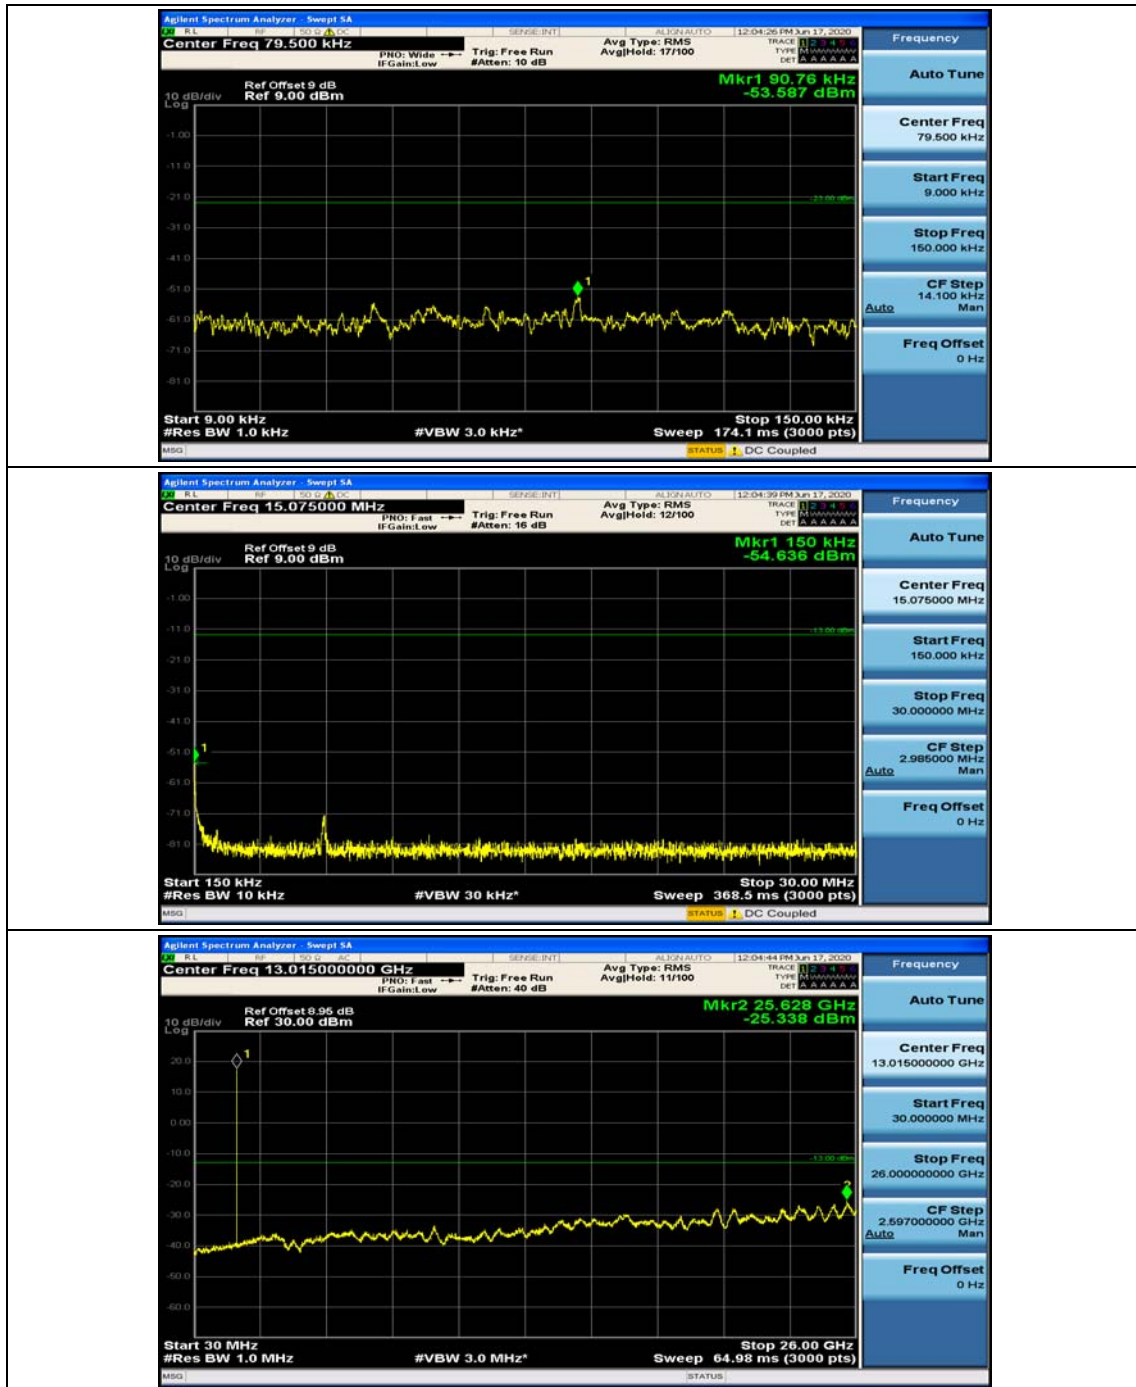

(Channel Bandwidth: 1.4 MHz)_HCH_16QAM_1RB#0

(Channel Bandwidth: 1.4 MHz)_HCH_16QAM_1RB#3

Channel Bandwidth: 3 MHz

(Channel Bandwidth: 3 MHz)_MCH_QPSK_1RB#0

(Channel Bandwidth: 3 MHz)_MCH_QPSK_1RB#7

(Channel Bandwidth: 3 MHz)_HCH_QPSK_1RB#0