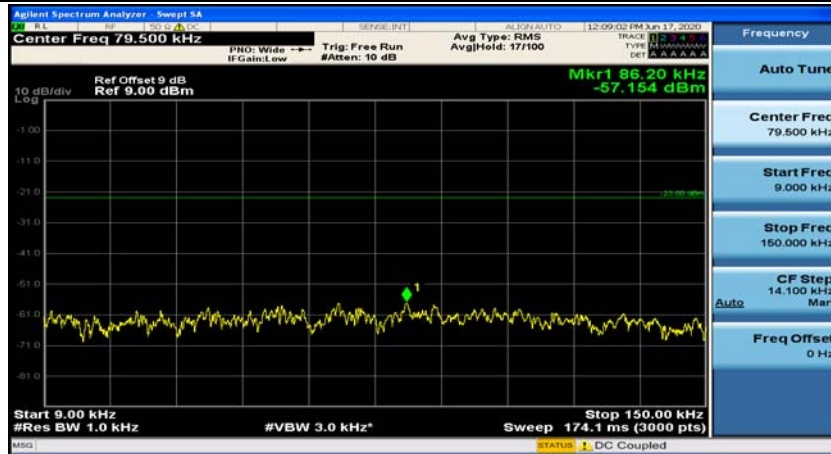

(Channel Bandwidth: 1.4 MHz)_HCH_16QAM_1RB#0

(Channel Bandwidth: 1.4 MHz)_HCH_16QAM_1RB#3

Channel Bandwidth: 3 MHz

(Channel Bandwidth: 3 MHz)_MCH_QPSK_1RB#0

(Channel Bandwidth: 3 MHz)_MCH_QPSK_1RB#7

(Channel Bandwidth: 3 MHz)_HCH_QPSK_1RB#0