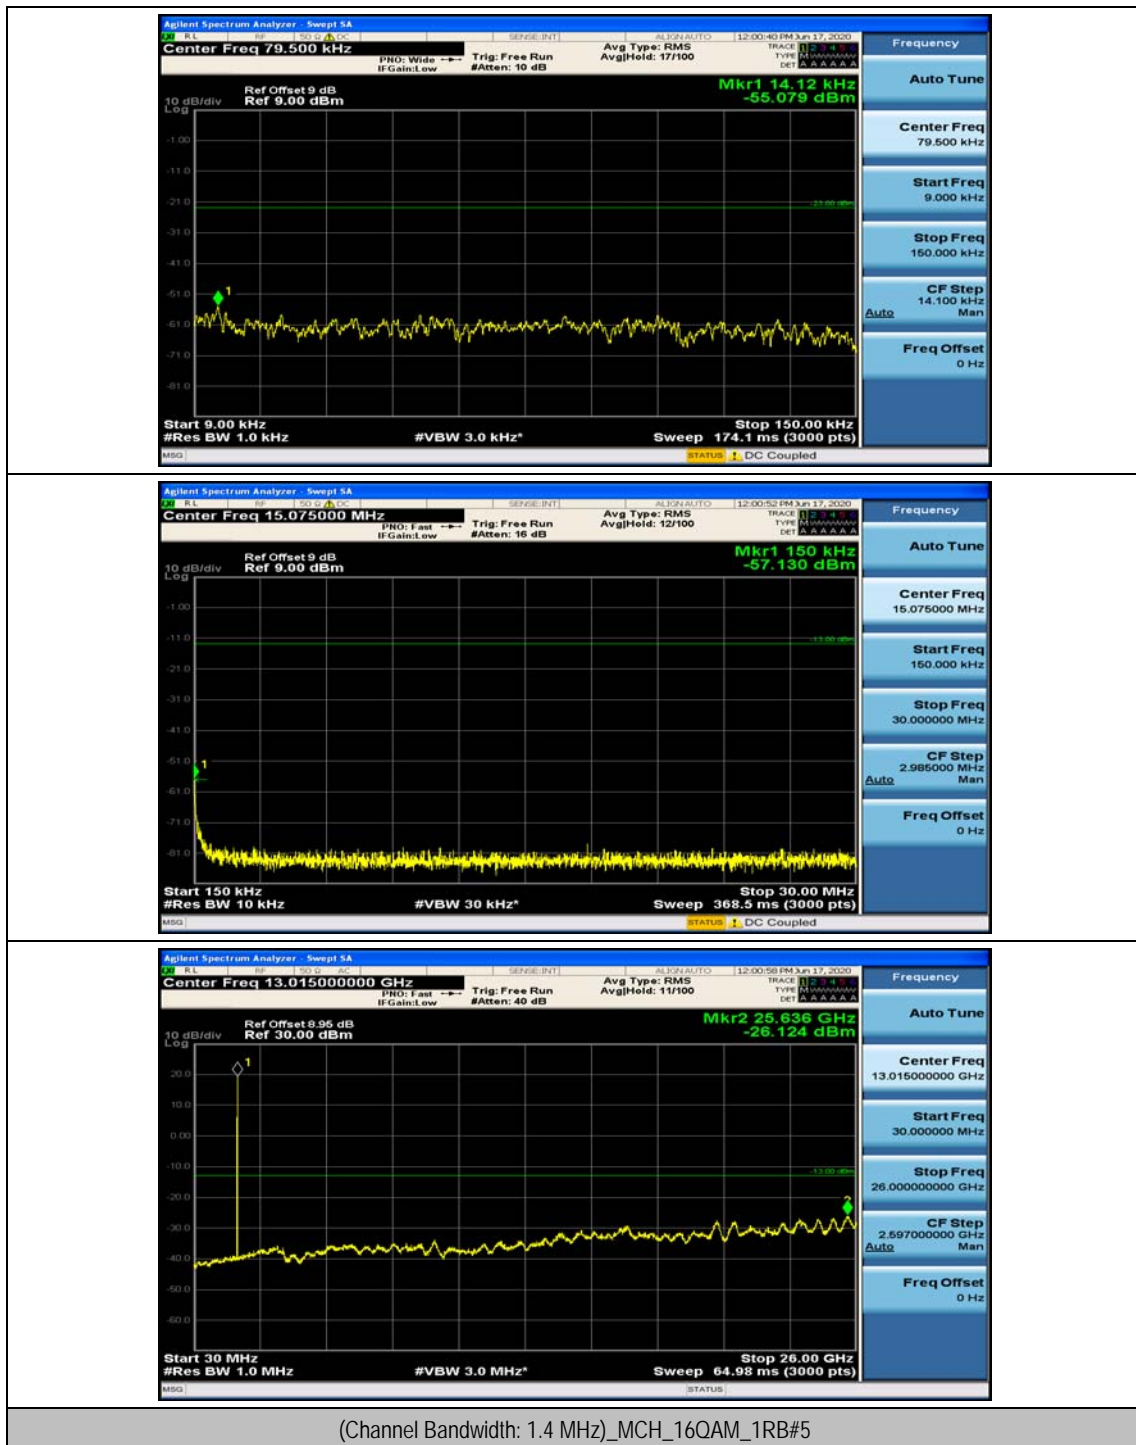

(Channel Bandwidth: 1.4 MHz)_HCH_QPSK_1RB#3

(Channel Bandwidth: 1.4 MHz)_LCH_16QAM_1RB#0

(Channel Bandwidth: 1.4 MHz)_LCH_16QAM_1RB#3

(Channel Bandwidth: 1.4 MHz)_MCH_16QAM_1RB#0

(Channel Bandwidth: 1.4 MHz)_MCH_16QAM_1RB#3