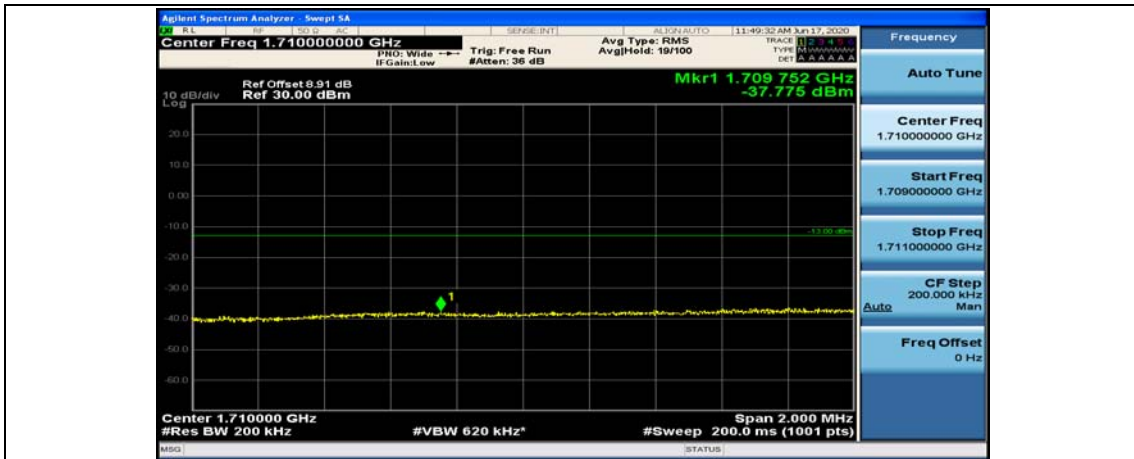

(Channel Bandwidth:20 MHz)_LCH_QPSK_50RB#25