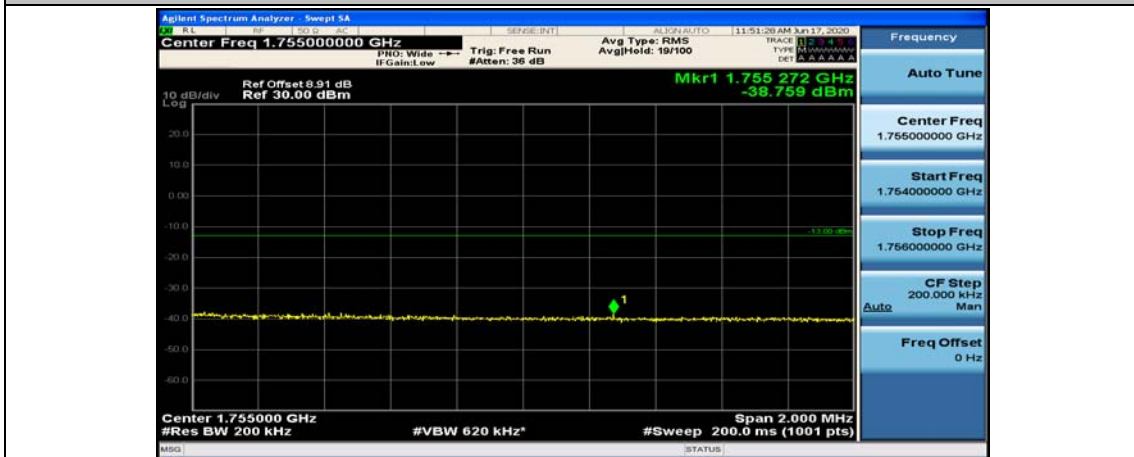

(Channel Bandwidth:20 MHz)_HCH_16QAM_50RB#0