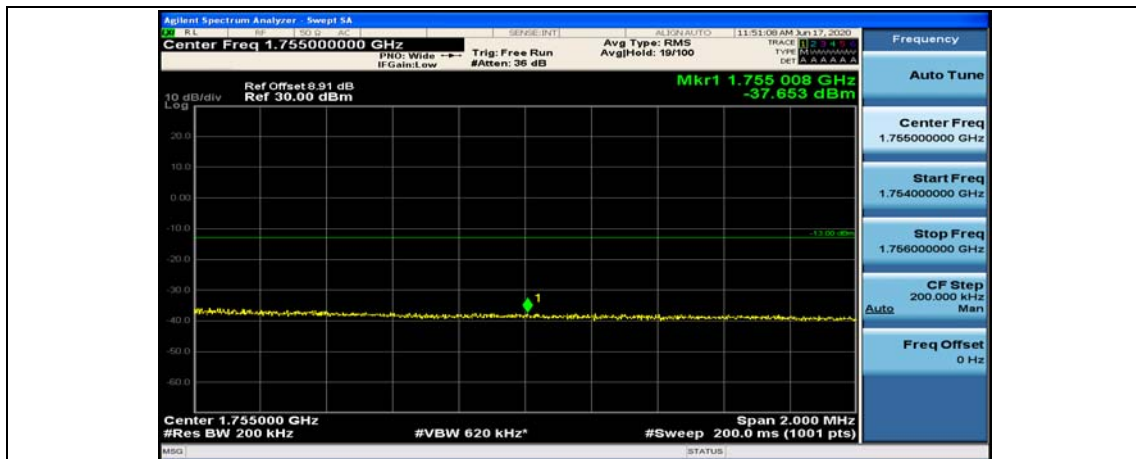

(Channel Bandwidth:20 MHz)_HCH_QPSK_50RB#0