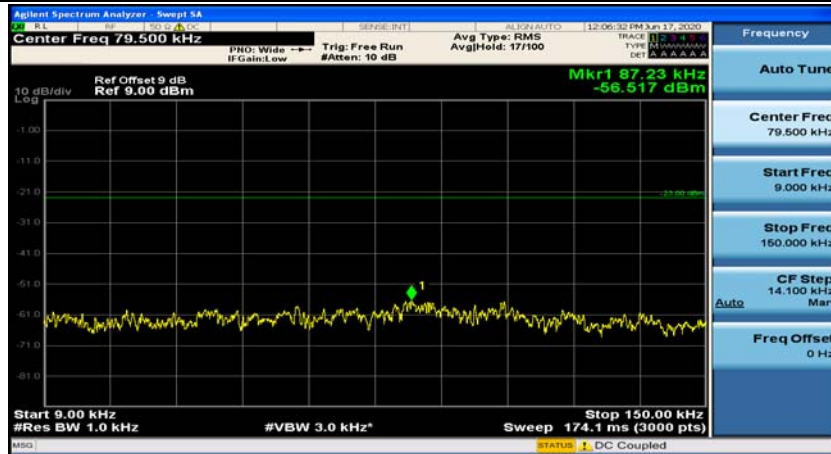

(Channel Bandwidth: 1.4 MHz)_HCH_16QAM_1RB#0

(Channel Bandwidth: 1.4 MHz)_HCH_16QAM_1RB#3

Channel Bandwidth: 3 MHz

(Channel Bandwidth: 3 MHz)_MCH_QPSK_1RB#0

(Channel Bandwidth: 3 MHz)_MCH_QPSK_1RB#7

(Channel Bandwidth: 3 MHz)_HCH_QPSK_1RB#0