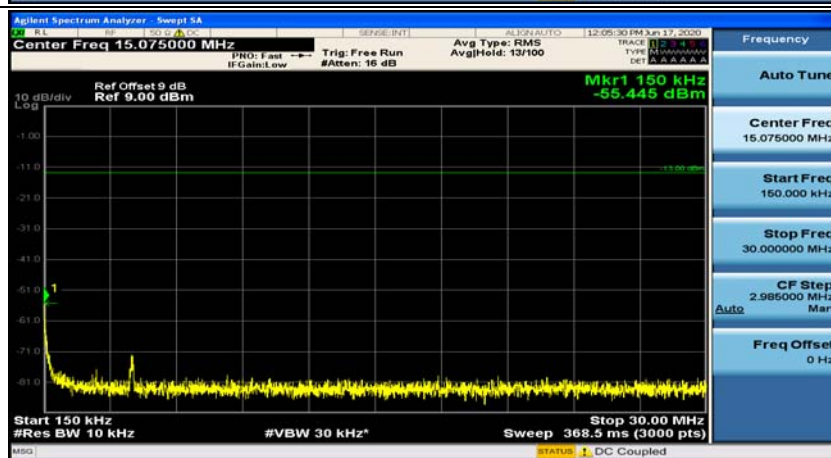

(Channel Bandwidth: 3 MHz)_LCH_16QAM_1RB#0