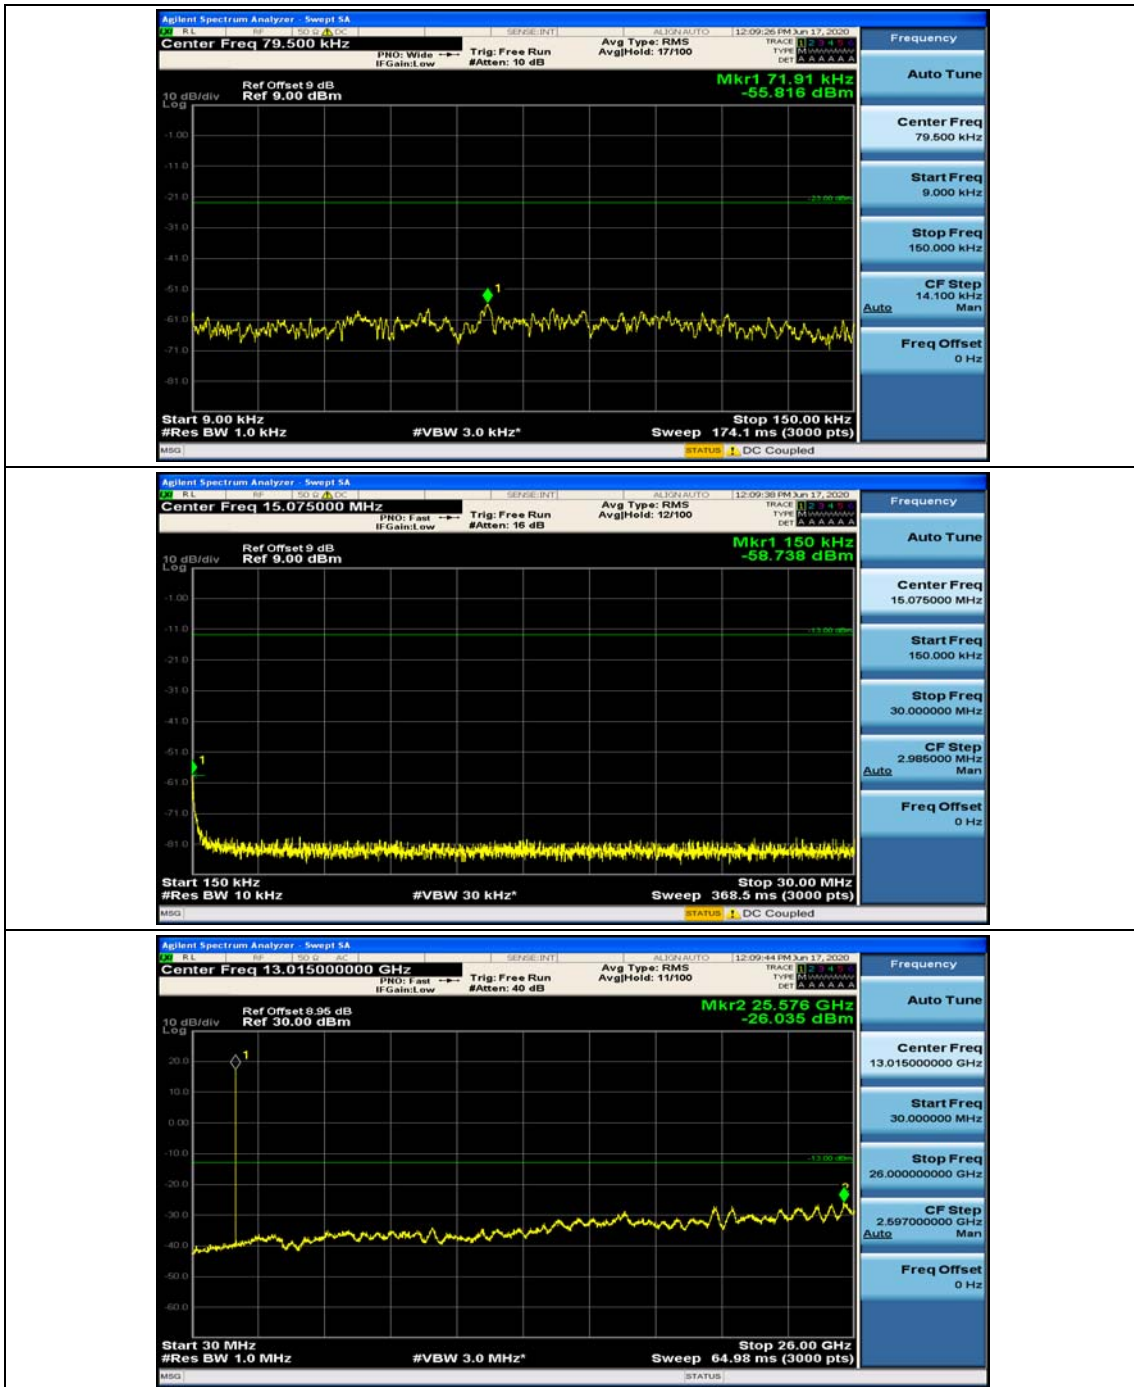

(Channel Bandwidth: 3 MHz)_HCH_QPSK_1RB#7