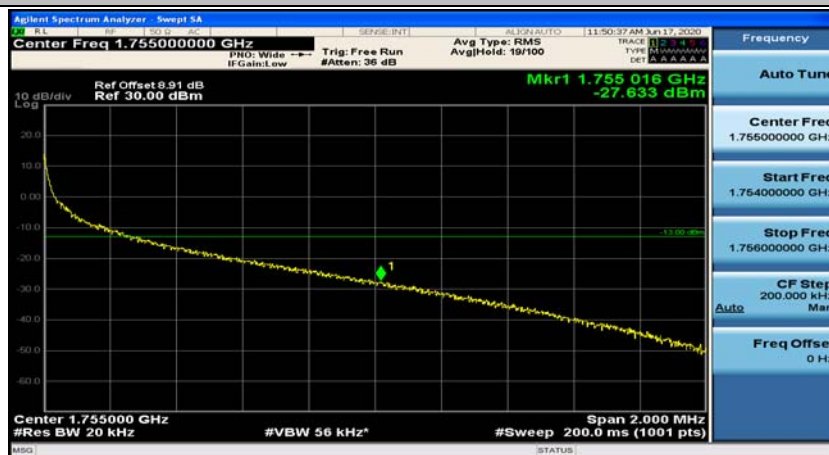

(Channel Bandwidth:20 MHz)_HCH_QPSK_1RB#99