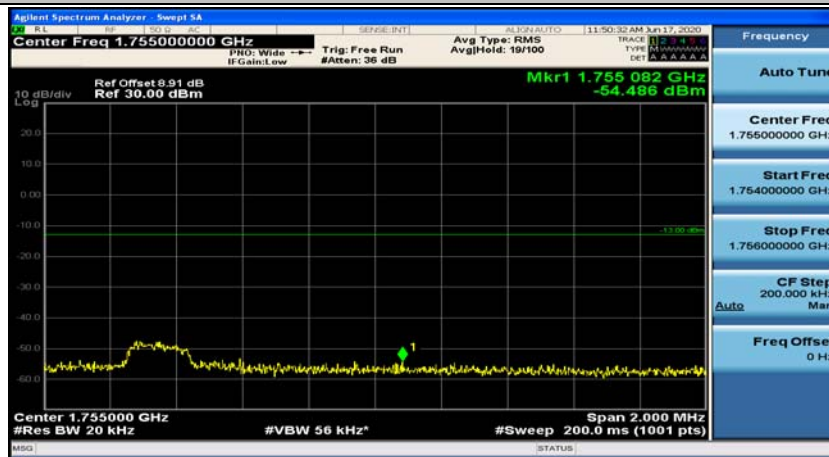

(Channel Bandwidth:20 MHz)_HCH_QPSK_1RB#49