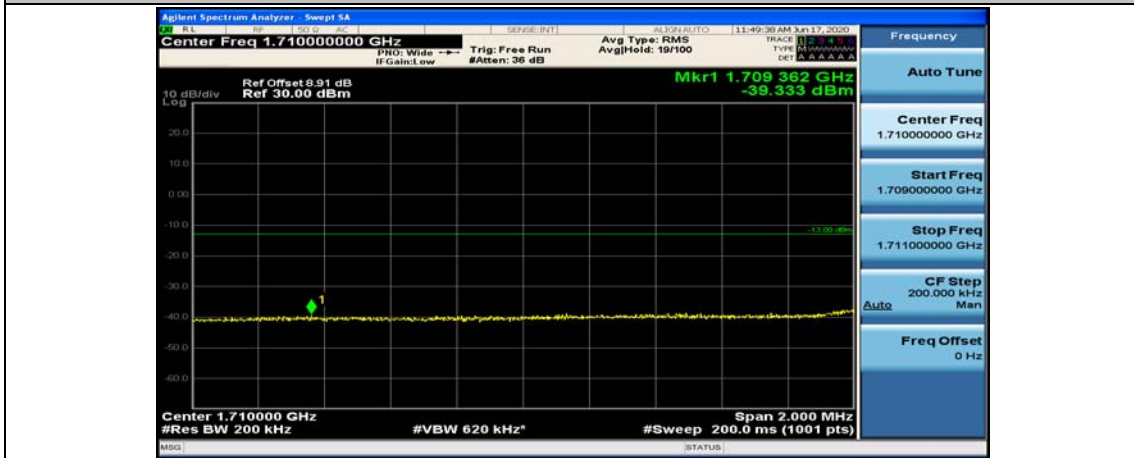

(Channel Bandwidth:20 MHz)_LCH_QPSK_50RB#50