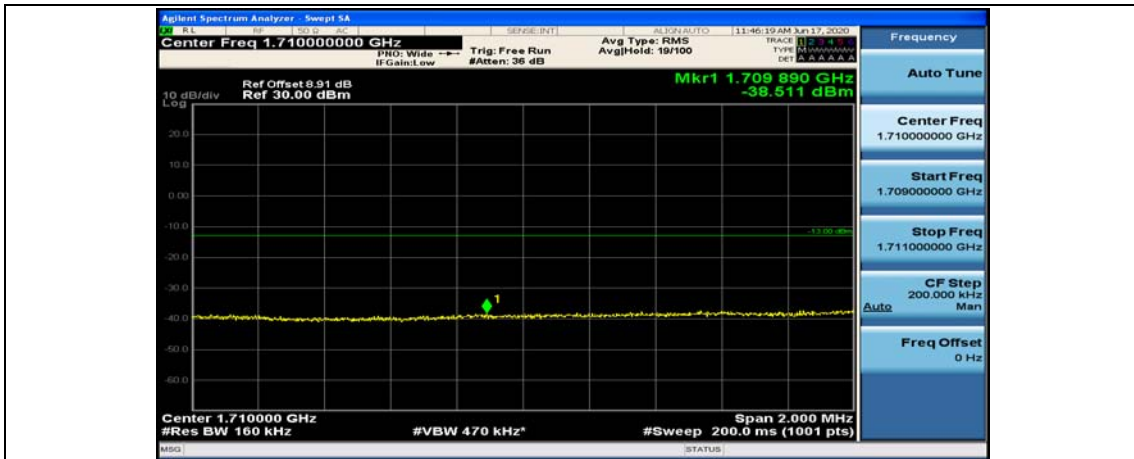

Channel Bandwidth: 15 MHz

(Channel Bandwidth:15 MHz)_LCH_QPSK_1RB#0

(Channel Bandwidth:15 MHz)_LCH_QPSK_1RB#37

(Channel Bandwidth:15 MHz)_LCH_QPSK_1RB#74

(Channel Bandwidth:15 MHz)_LCH_QPSK_37RB#0

(Channel Bandwidth:15 MHz)_LCH_QPSK_37RB#18

(Channel Bandwidth:15 MHz)_LCH_QPSK_37RB#38

(Channel Bandwidth:15 MHz)_LCH_QPSK_75RB#0

(Channel Bandwidth:15 MHz)_HCH_QPSK_1RB#0

(Channel Bandwidth:15 MHz)_HCH_QPSK_1RB#37

(Channel Bandwidth:15 MHz)_HCH_QPSK_1RB#74