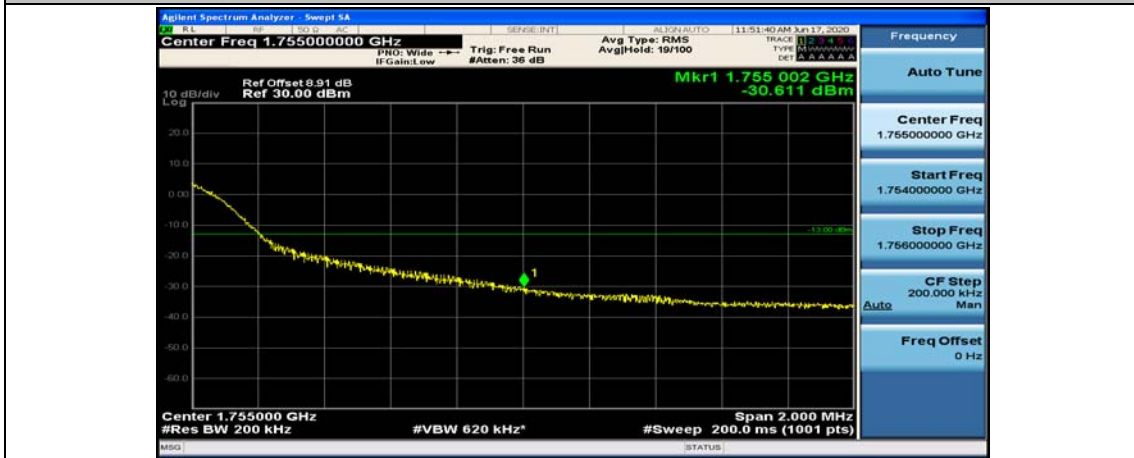

(Channel Bandwidth:20 MHz)_HCH_16QAM_1RB#99

(Channel Bandwidth:20 MHz)_HCH_16QAM_50RB#0

(Channel Bandwidth:20 MHz)_HCH_16QAM_50RB#25

(Channel Bandwidth:20 MHz)_HCH_16QAM_50RB#50

(Channel Bandwidth:20 MHz)_HCH_16QAM_100RB#0