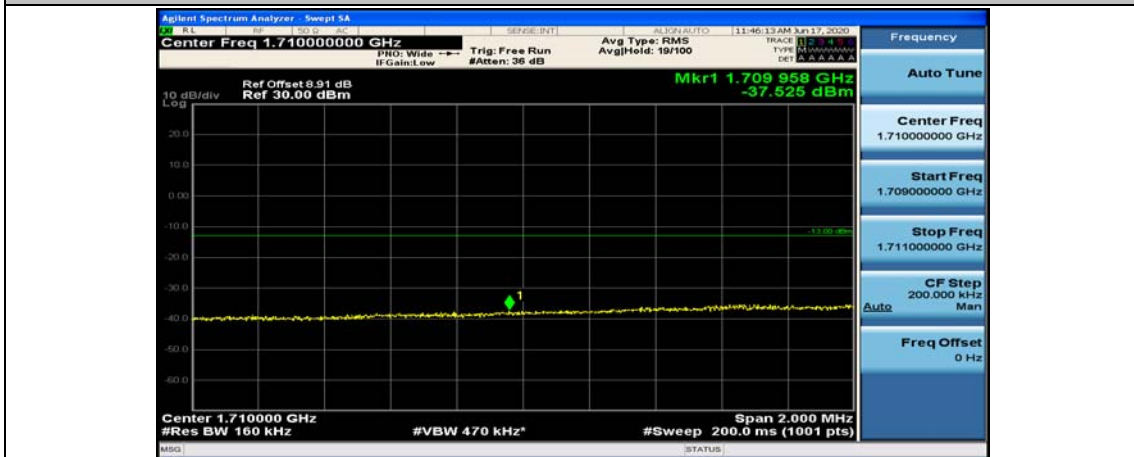

Channel Bandwidth: 15 MHz

(Channel Bandwidth:15 MHz)_LCH_QPSK_1RB#0

(Channel Bandwidth:15 MHz)_LCH_QPSK_1RB#37

(Channel Bandwidth:15 MHz)_LCH_QPSK_1RB#74

(Channel Bandwidth:15 MHz)_LCH_QPSK_37RB#0

(Channel Bandwidth:15 MHz)_LCH_QPSK_37RB#18

(Channel Bandwidth:15 MHz)_LCH_QPSK_37RB#38

(Channel Bandwidth:15 MHz)_LCH_QPSK_75RB#0

(Channel Bandwidth:15 MHz)_HCH_QPSK_1RB#0

(Channel Bandwidth:15 MHz)_HCH_QPSK_1RB#37

(Channel Bandwidth:15 MHz)_HCH_QPSK_1RB#74