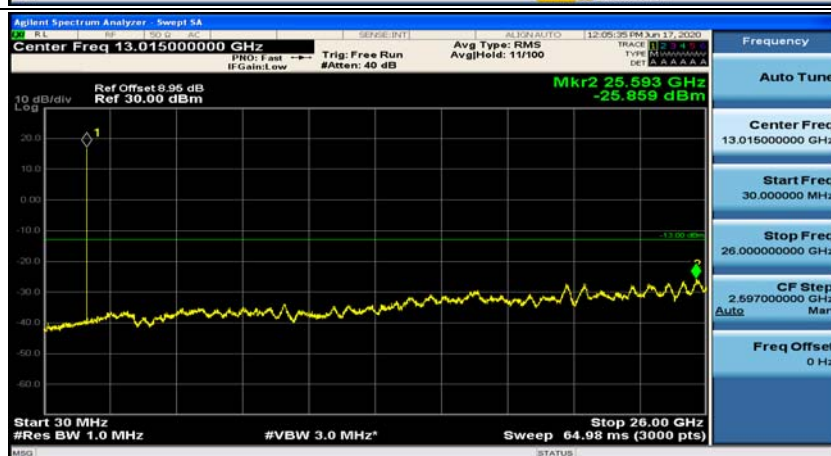

(Channel Bandwidth: 3 MHz)_LCH_16QAM_1RB#0