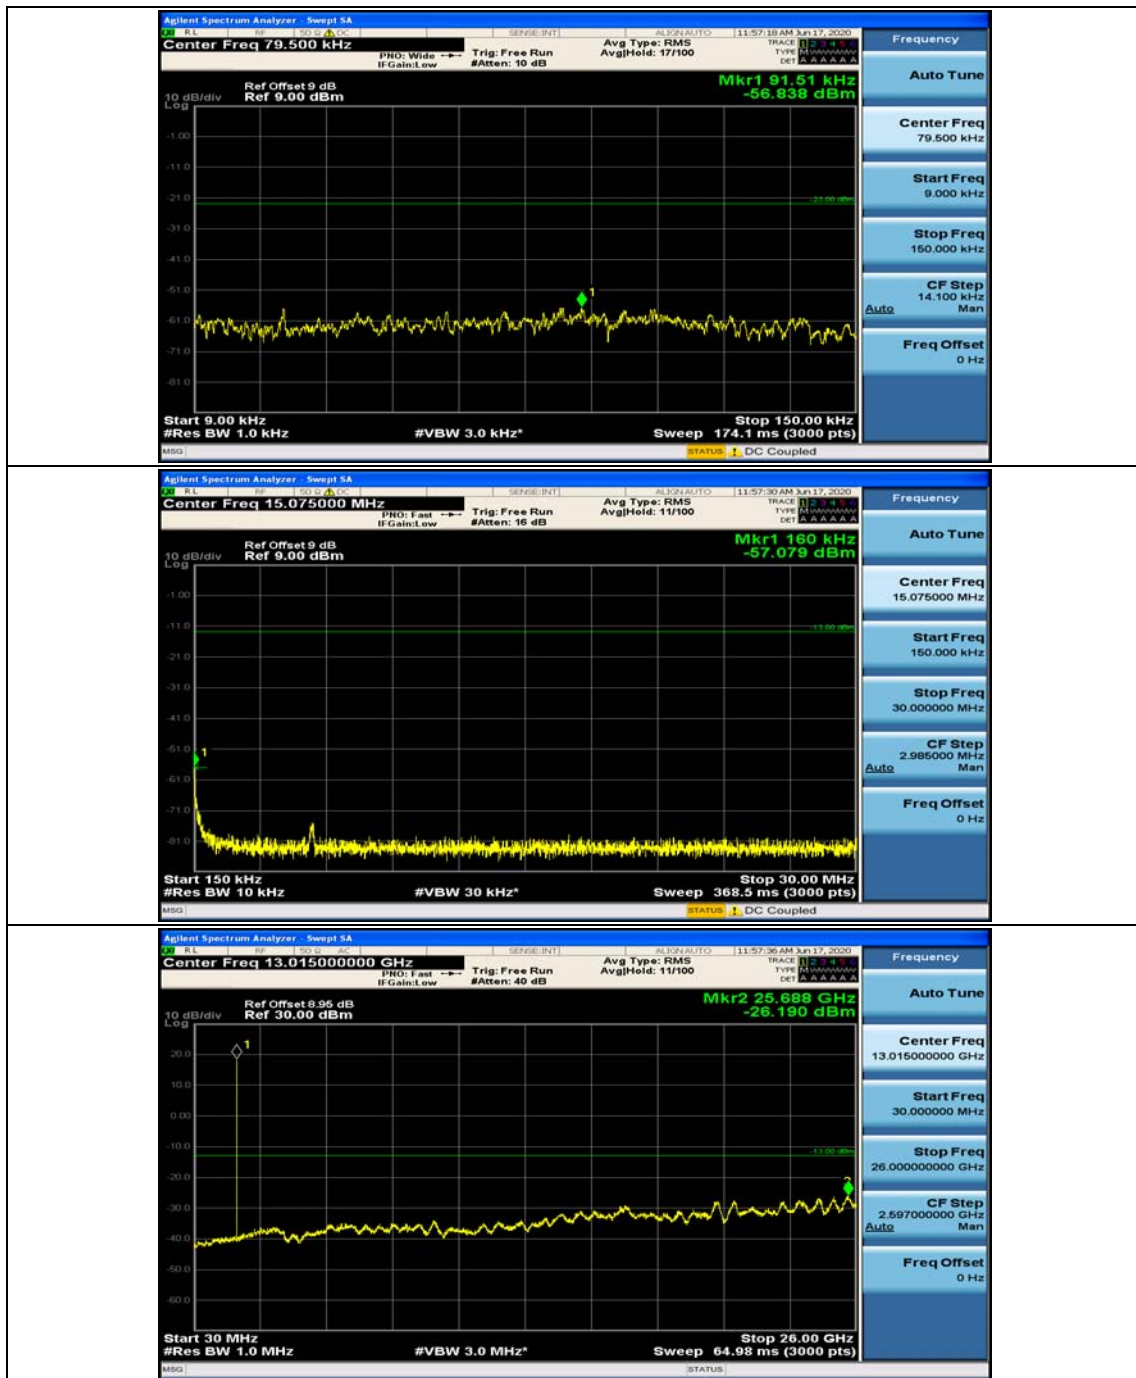

(Channel Bandwidth:20 MHz)_HCH_16QAM_1RB#99

(Channel Bandwidth:20 MHz)_HCH_16QAM_50RB#0

(Channel Bandwidth:20 MHz)_HCH_16QAM_50RB#25

(Channel Bandwidth:20 MHz)_HCH_16QAM_50RB#50

(Channel Bandwidth:20 MHz)_HCH_16QAM_100RB#0

Appendix E: Conducted Spurious Emission

Test Graphs

Channel Bandwidth: 1.4 MHz

(Channel Bandwidth: 1.4 MHz)_MCH_QPSK_1RB#0

(Channel Bandwidth: 1.4 MHz)_MCH_QPSK_1RB#3

(Channel Bandwidth: 1.4 MHz)_HCH_QPSK_1RB#0