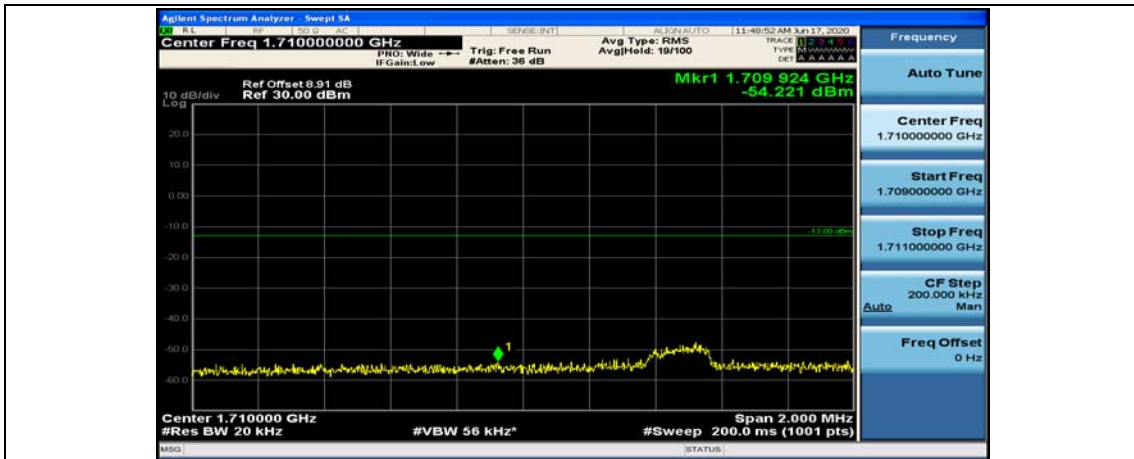

(Channel Bandwidth:15 MHz)_HCH_16QAM_37RB#18

(Channel Bandwidth:15 MHz)_HCH_16QAM_37RB#38

(Channel Bandwidth:15 MHz)_HCH_16QAM_75RB#0

Channel Bandwidth: 20 MHz

(Channel Bandwidth:20 MHz)_LCH_QPSK_1RB#49

(Channel Bandwidth:20 MHz)_LCH_QPSK_1RB#99