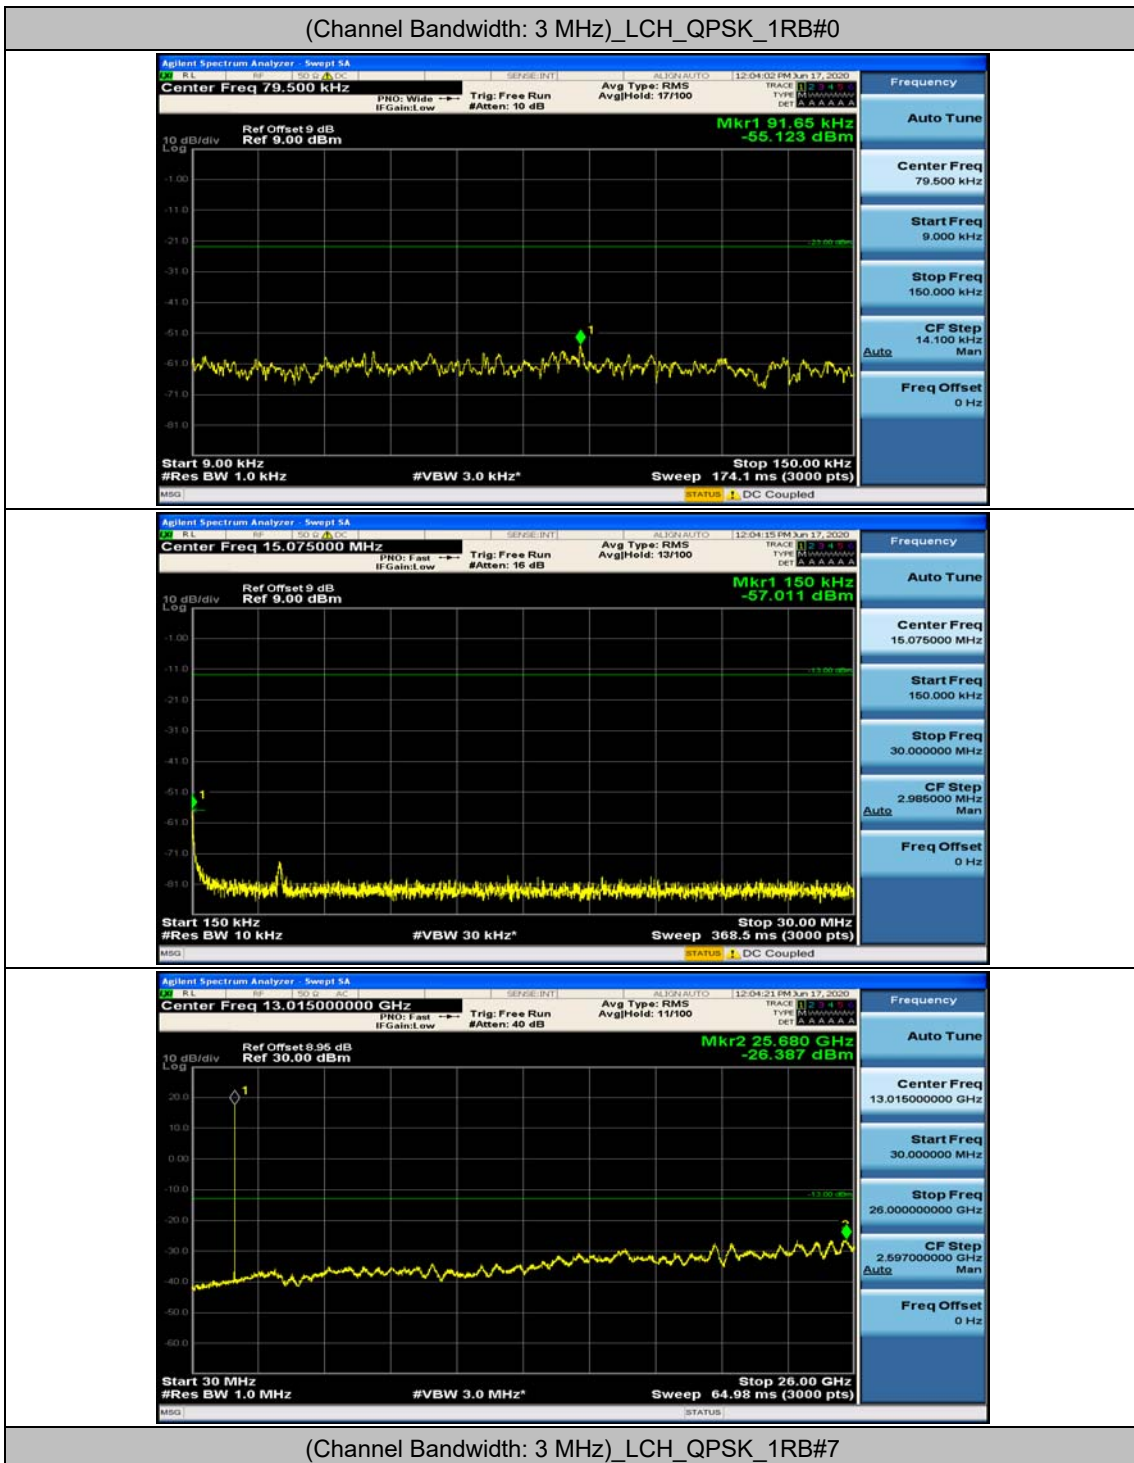

(Channel Bandwidth: 1.4 MHz)_HCH_16QAM_1RB#0

(Channel Bandwidth: 1.4 MHz)_HCH_16QAM_1RB#3

Channel Bandwidth: 3 MHz

(Channel Bandwidth: 3 MHz)_MCH_QPSK_1RB#0

(Channel Bandwidth: 3 MHz)_MCH_QPSK_1RB#7

(Channel Bandwidth: 3 MHz)_HCH_QPSK_1RB#0