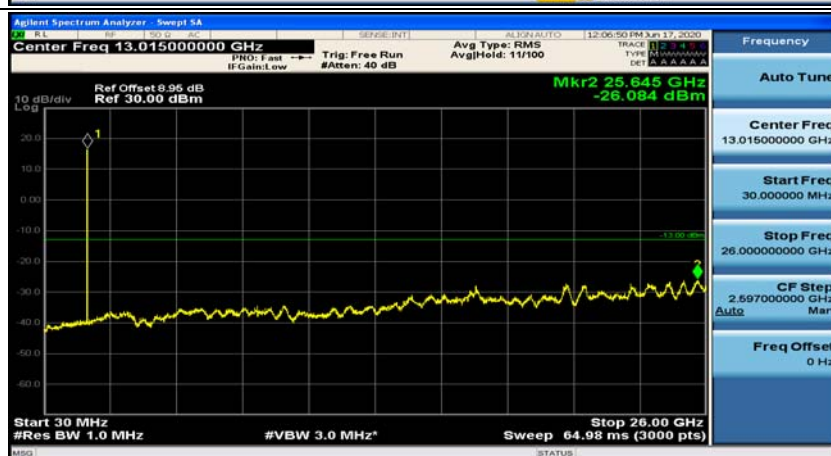

(Channel Bandwidth: 1.4 MHz)_HCH_16QAM_1RB#0

(Channel Bandwidth: 1.4 MHz)_HCH_16QAM_1RB#3

Channel Bandwidth: 3 MHz

(Channel Bandwidth: 3 MHz)_MCH_QPSK_1RB#0

(Channel Bandwidth: 3 MHz)_MCH_QPSK_1RB#7

(Channel Bandwidth: 3 MHz)_HCH_QPSK_1RB#0