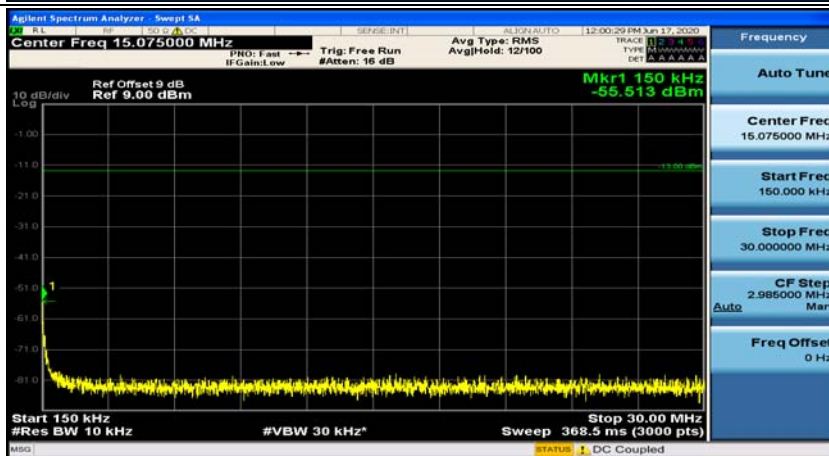

(Channel Bandwidth: 1.4 MHz)_HCH_QPSK_1RB#3

(Channel Bandwidth: 1.4 MHz)_LCH_16QAM_1RB#0

(Channel Bandwidth: 1.4 MHz)_LCH_16QAM_1RB#3

(Channel Bandwidth: 1.4 MHz)_MCH_16QAM_1RB#0

(Channel Bandwidth: 1.4 MHz)_MCH_16QAM_1RB#3