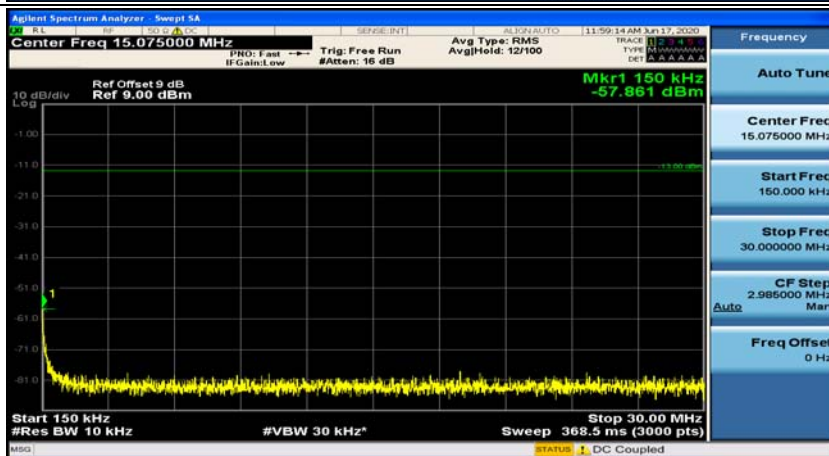

Appendix E: Conducted Spurious Emission

Test Graphs

Channel Bandwidth: 1.4 MHz

(Channel Bandwidth: 1.4 MHz)_MCH_QPSK_1RB#0

(Channel Bandwidth: 1.4 MHz)_MCH_QPSK_1RB#3

(Channel Bandwidth: 1.4 MHz)_HCH_QPSK_1RB#0