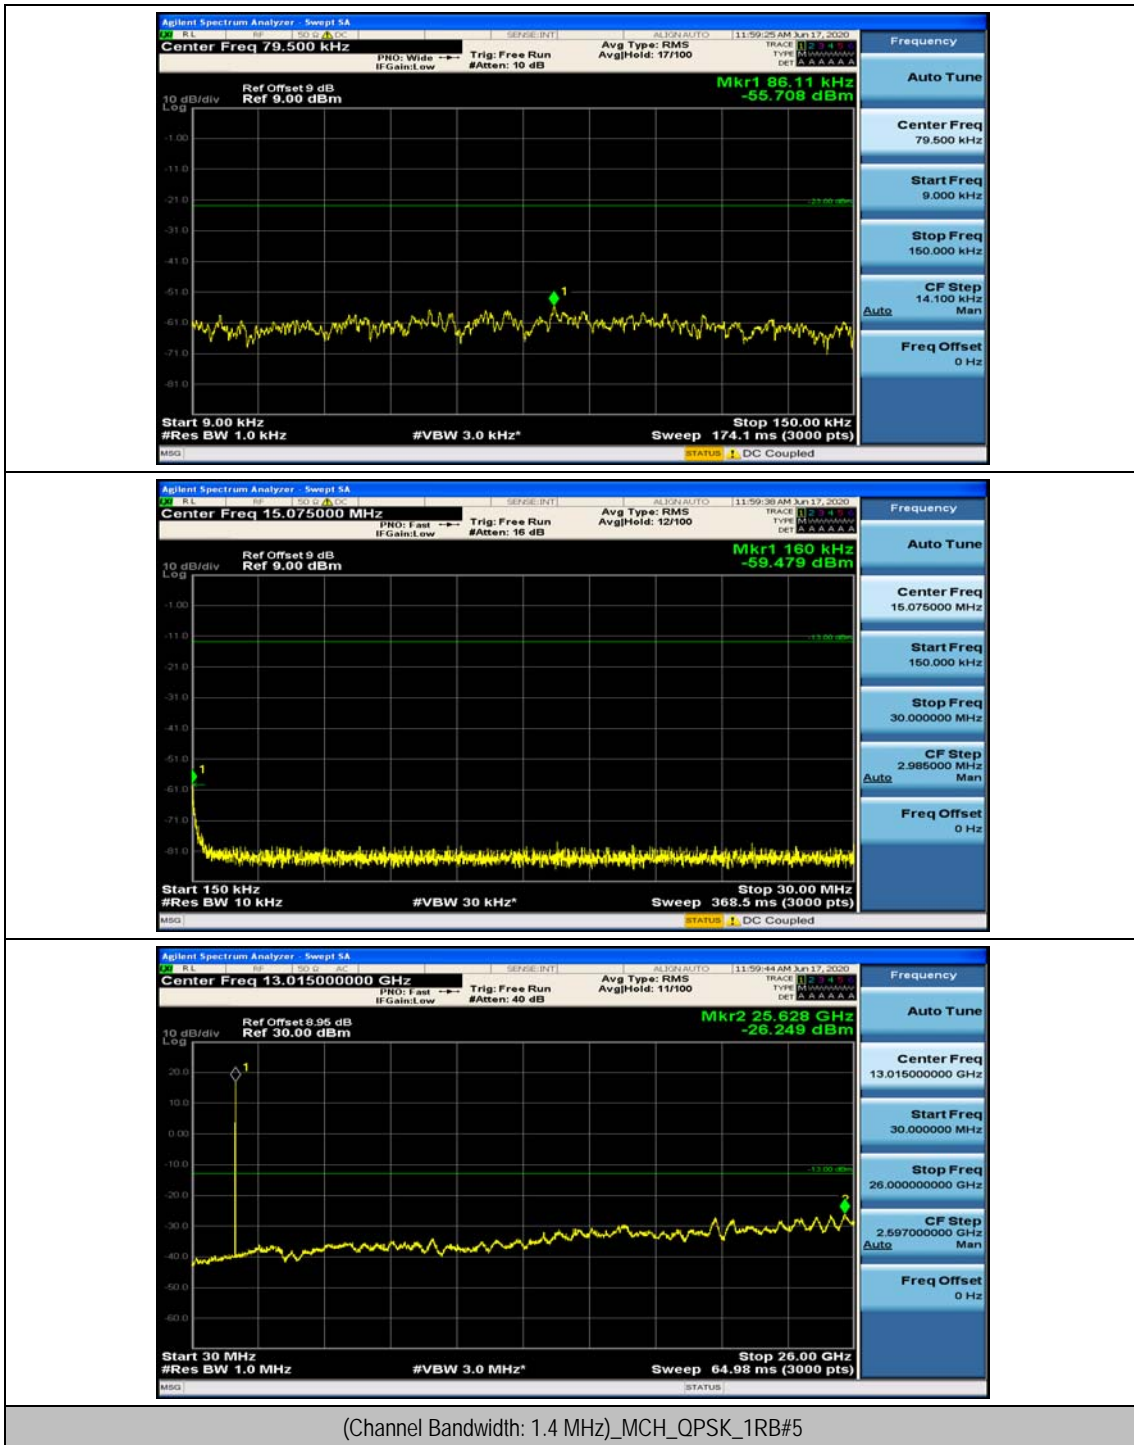

Appendix E: Conducted Spurious Emission

Test Graphs

Channel Bandwidth: 1.4 MHz

(Channel Bandwidth: 1.4 MHz)_MCH_QPSK_1RB#0

(Channel Bandwidth: 1.4 MHz)_MCH_QPSK_1RB#3

(Channel Bandwidth: 1.4 MHz)_HCH_QPSK_1RB#0