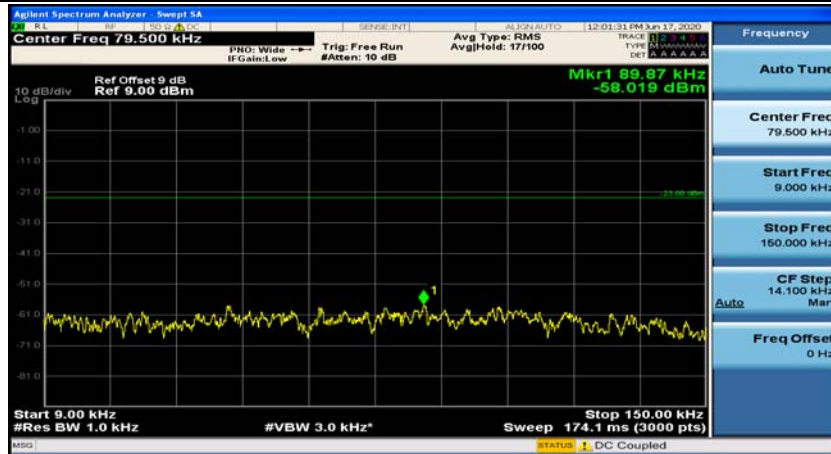

Appendix E: Conducted Spurious Emission

Test Graphs

Channel Bandwidth: 1.4 MHz

(Channel Bandwidth: 1.4 MHz)_MCH_QPSK_1RB#0

(Channel Bandwidth: 1.4 MHz)_MCH_QPSK_1RB#3

(Channel Bandwidth: 1.4 MHz)_HCH_QPSK_1RB#0