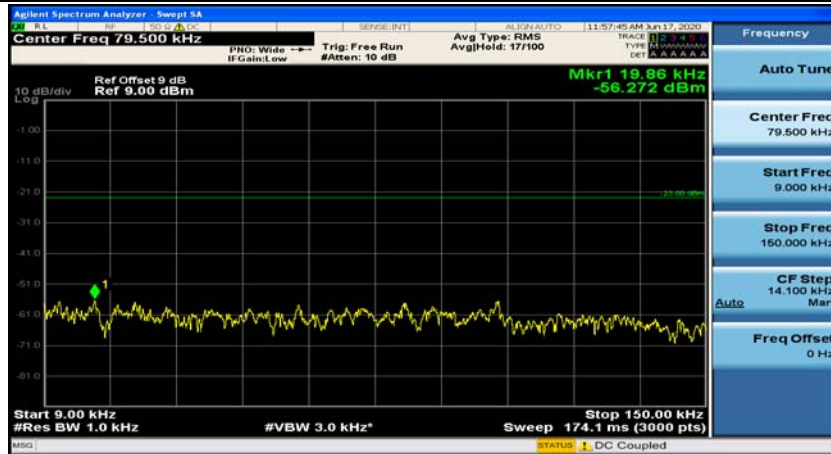

(Channel Bandwidth: 1.4 MHz)_LCH_16QAM_1RB#0

(Channel Bandwidth: 1.4 MHz)_LCH_16QAM_1RB#3