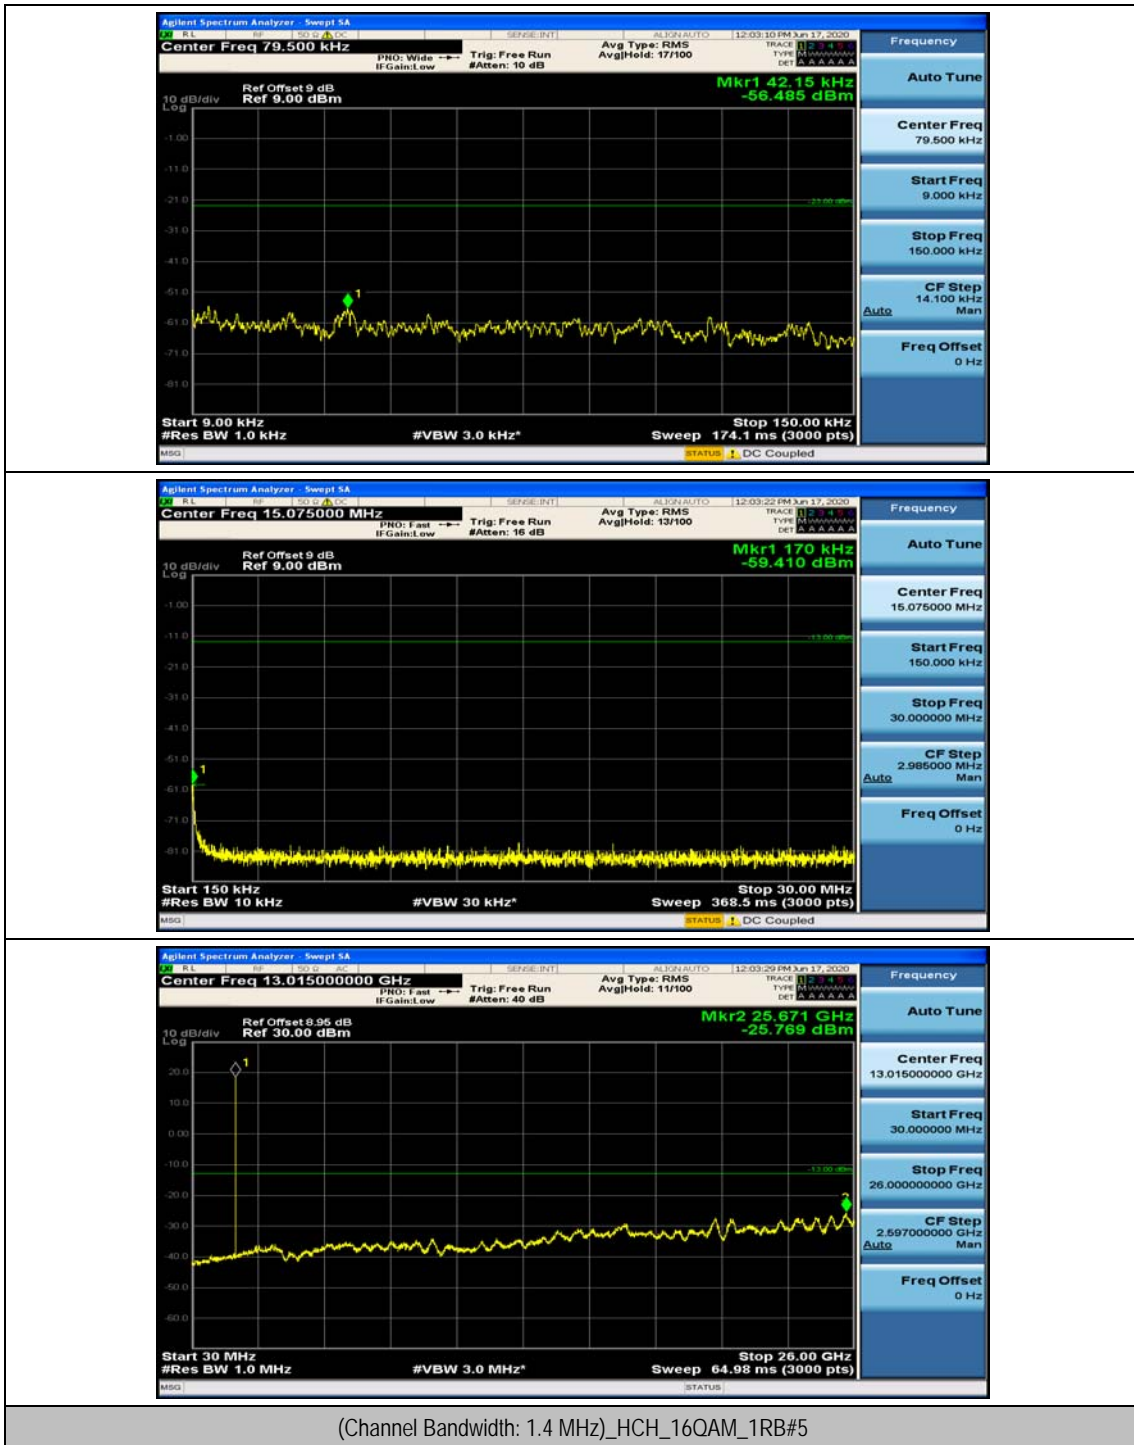

(Channel Bandwidth: 1.4 MHz)_HCH_16QAM_1RB#3