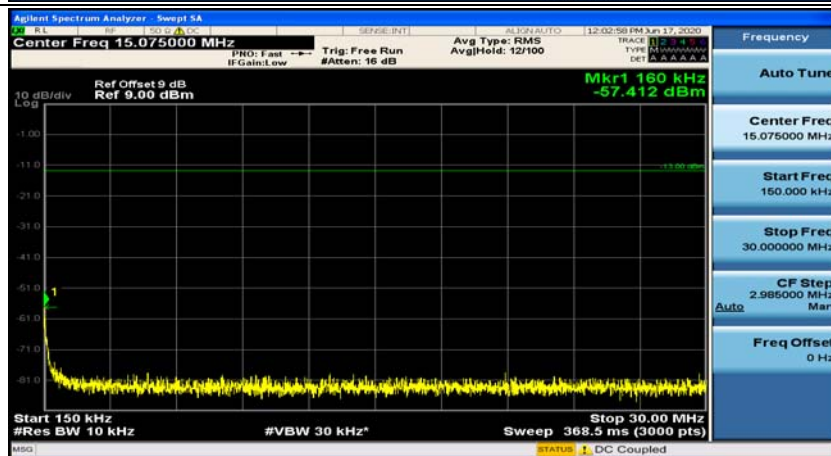

(Channel Bandwidth: 1.4 MHz)_HCH_16QAM_1RB#0