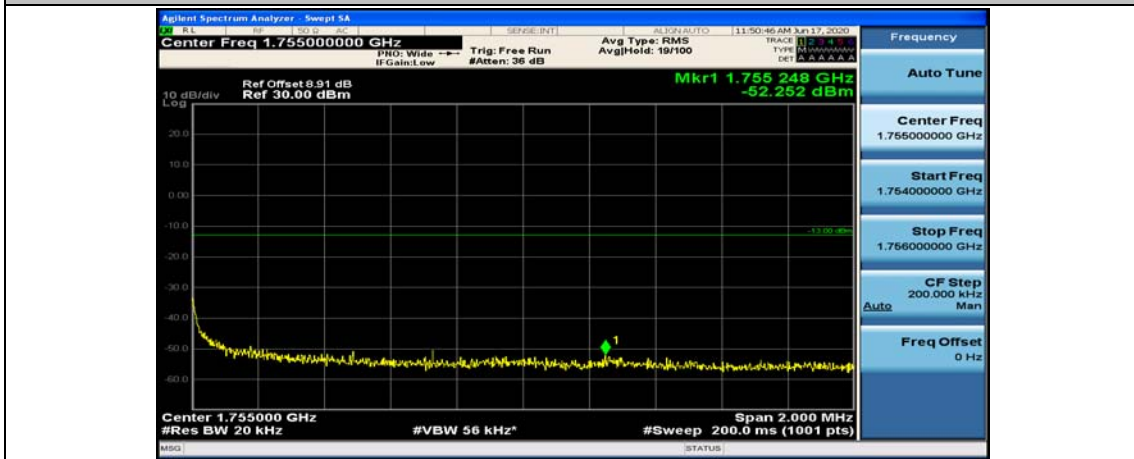

(Channel Bandwidth:20 MHz)_LCH_16QAM_50RB#25

(Channel Bandwidth:20 MHz)_LCH_16QAM_50RB#50

(Channel Bandwidth:20 MHz)_LCH_16QAM_100RB#0

(Channel Bandwidth:20 MHz)_HCH_16QAM_1RB#0

(Channel Bandwidth:20 MHz)_HCH_16QAM_1RB#49