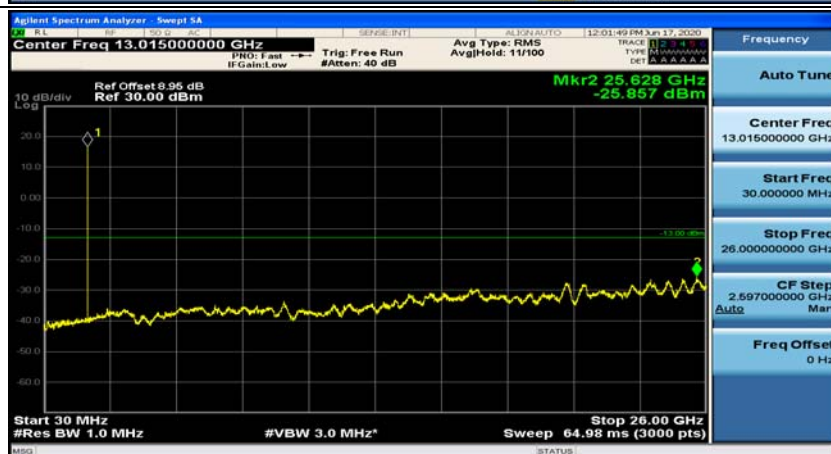

Appendix E: Conducted Spurious Emission

Test Graphs

Channel Bandwidth: 1.4 MHz

(Channel Bandwidth: 1.4 MHz)_MCH_QPSK_1RB#0

(Channel Bandwidth: 1.4 MHz)_MCH_QPSK_1RB#3

(Channel Bandwidth: 1.4 MHz)_HCH_QPSK_1RB#0