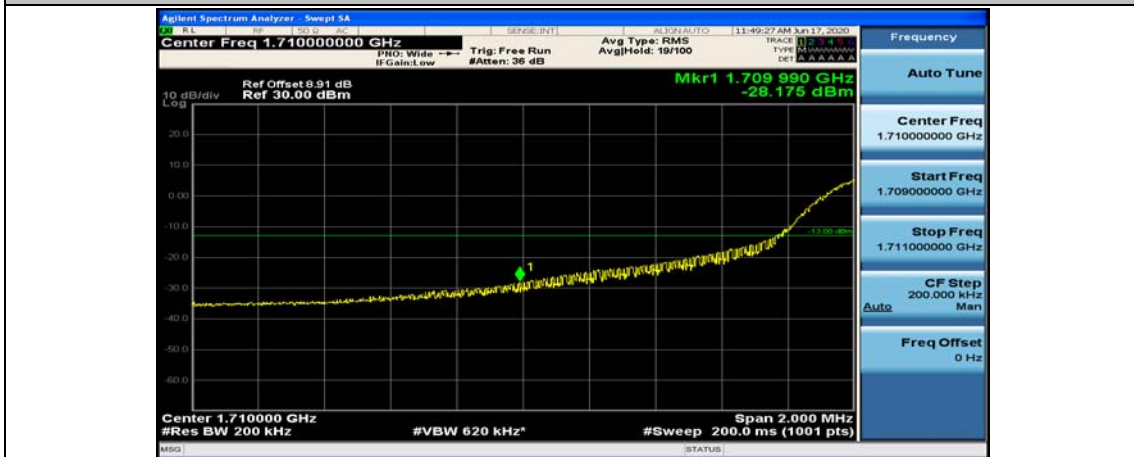

(Channel Bandwidth:20 MHz)_LCH_QPSK_50RB#0