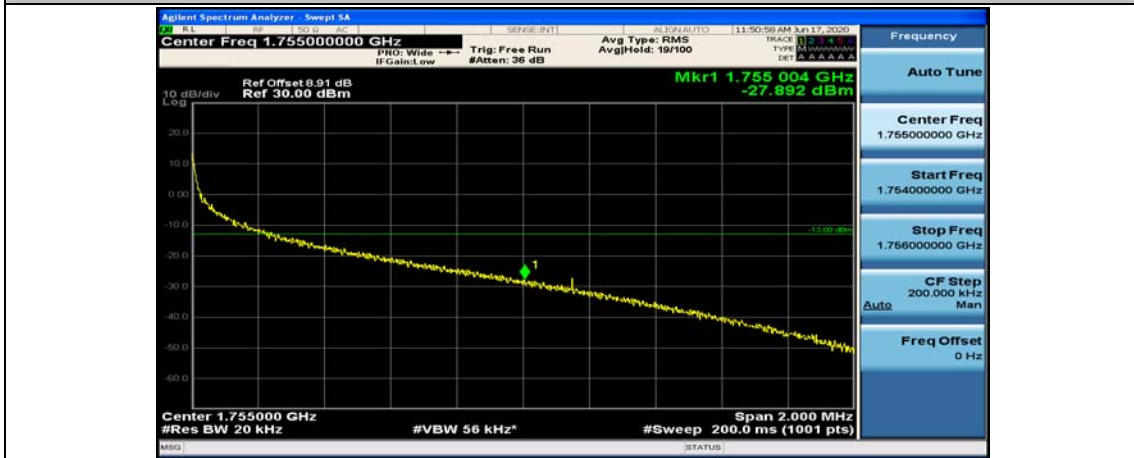

(Channel Bandwidth:20 MHz)_HCH_16QAM_1RB#99