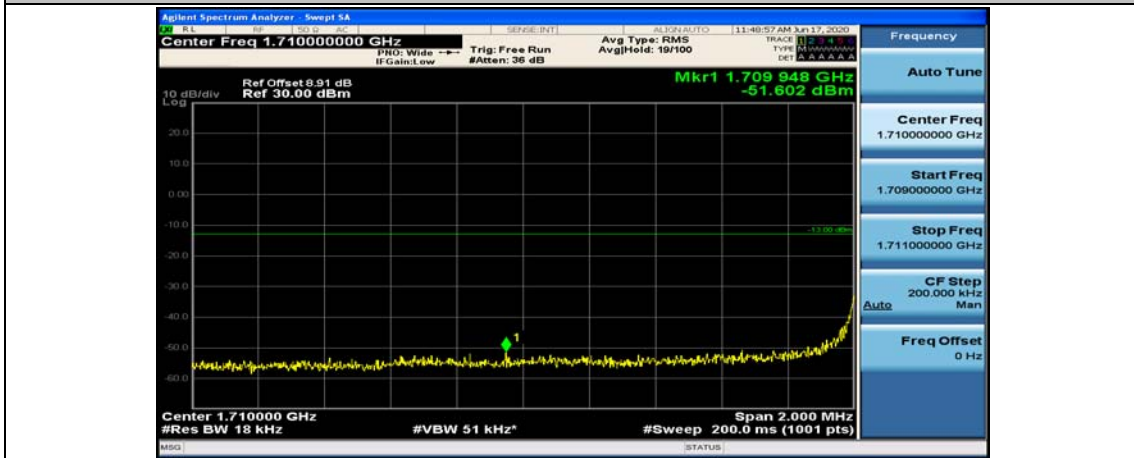

(Channel Bandwidth:15 MHz)_HCH_16QAM_37RB#18

(Channel Bandwidth:15 MHz)_HCH_16QAM_37RB#38

(Channel Bandwidth:15 MHz)_HCH_16QAM_75RB#0

Channel Bandwidth: 20 MHz

(Channel Bandwidth:20 MHz)_LCH_QPSK_1RB#49

(Channel Bandwidth:20 MHz)_LCH_QPSK_1RB#99