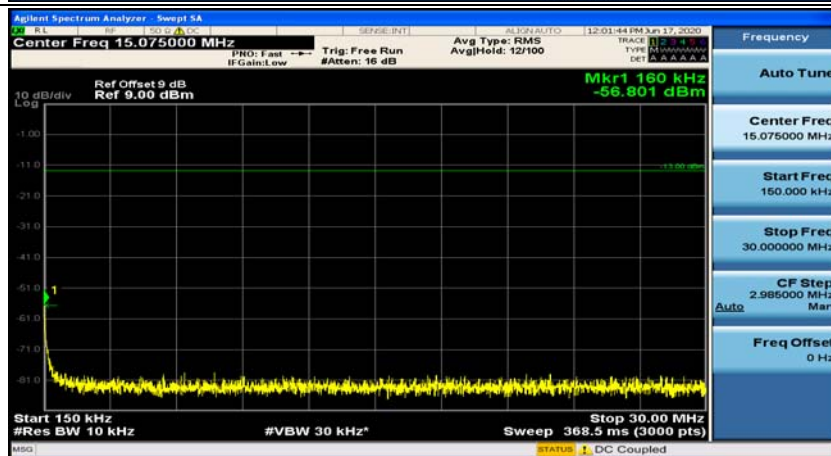

Appendix E: Conducted Spurious Emission

Test Graphs

Channel Bandwidth: 1.4 MHz

(Channel Bandwidth: 1.4 MHz)_MCH_QPSK_1RB#0

(Channel Bandwidth: 1.4 MHz)_MCH_QPSK_1RB#3

(Channel Bandwidth: 1.4 MHz)_HCH_QPSK_1RB#0