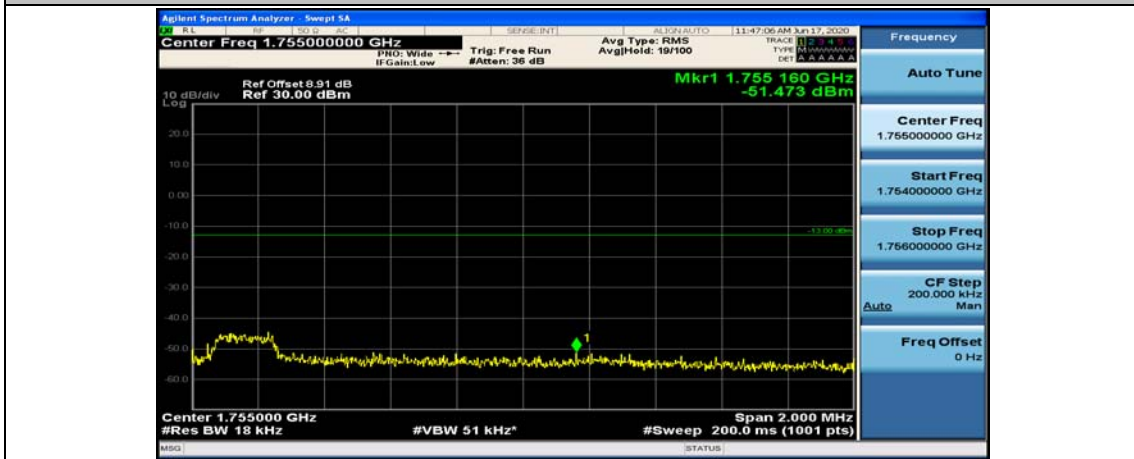

Channel Bandwidth: 15 MHz

(Channel Bandwidth:15 MHz)_LCH_QPSK_1RB#0

(Channel Bandwidth:15 MHz)_LCH_QPSK_1RB#37

(Channel Bandwidth:15 MHz)_LCH_QPSK_1RB#74

(Channel Bandwidth:15 MHz)_LCH_QPSK_37RB#0

(Channel Bandwidth:15 MHz)_LCH_QPSK_37RB#18

(Channel Bandwidth:15 MHz)_LCH_QPSK_37RB#38

(Channel Bandwidth:15 MHz)_LCH_QPSK_75RB#0

(Channel Bandwidth:15 MHz)_HCH_QPSK_1RB#0

(Channel Bandwidth:15 MHz)_HCH_QPSK_1RB#37

(Channel Bandwidth:15 MHz)_HCH_QPSK_1RB#74