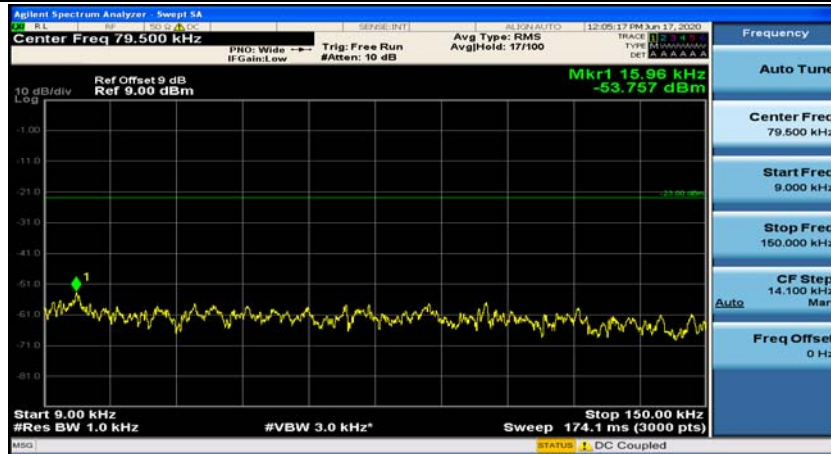

(Channel Bandwidth: 3 MHz)_LCH_16QAM_1RB#0