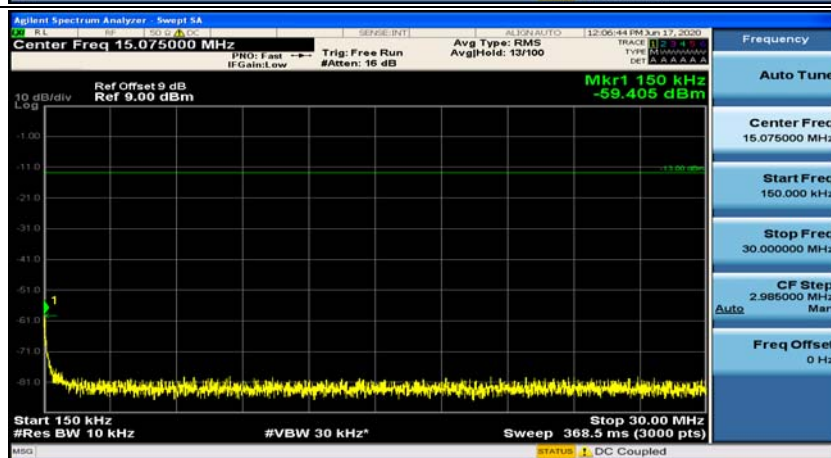

(Channel Bandwidth: 1.4 MHz)_HCH_16QAM_1RB#0

(Channel Bandwidth: 1.4 MHz)_HCH_16QAM_1RB#3

Channel Bandwidth: 3 MHz

(Channel Bandwidth: 3 MHz)_MCH_QPSK_1RB#0

(Channel Bandwidth: 3 MHz)_MCH_QPSK_1RB#7

(Channel Bandwidth: 3 MHz)_HCH_QPSK_1RB#0