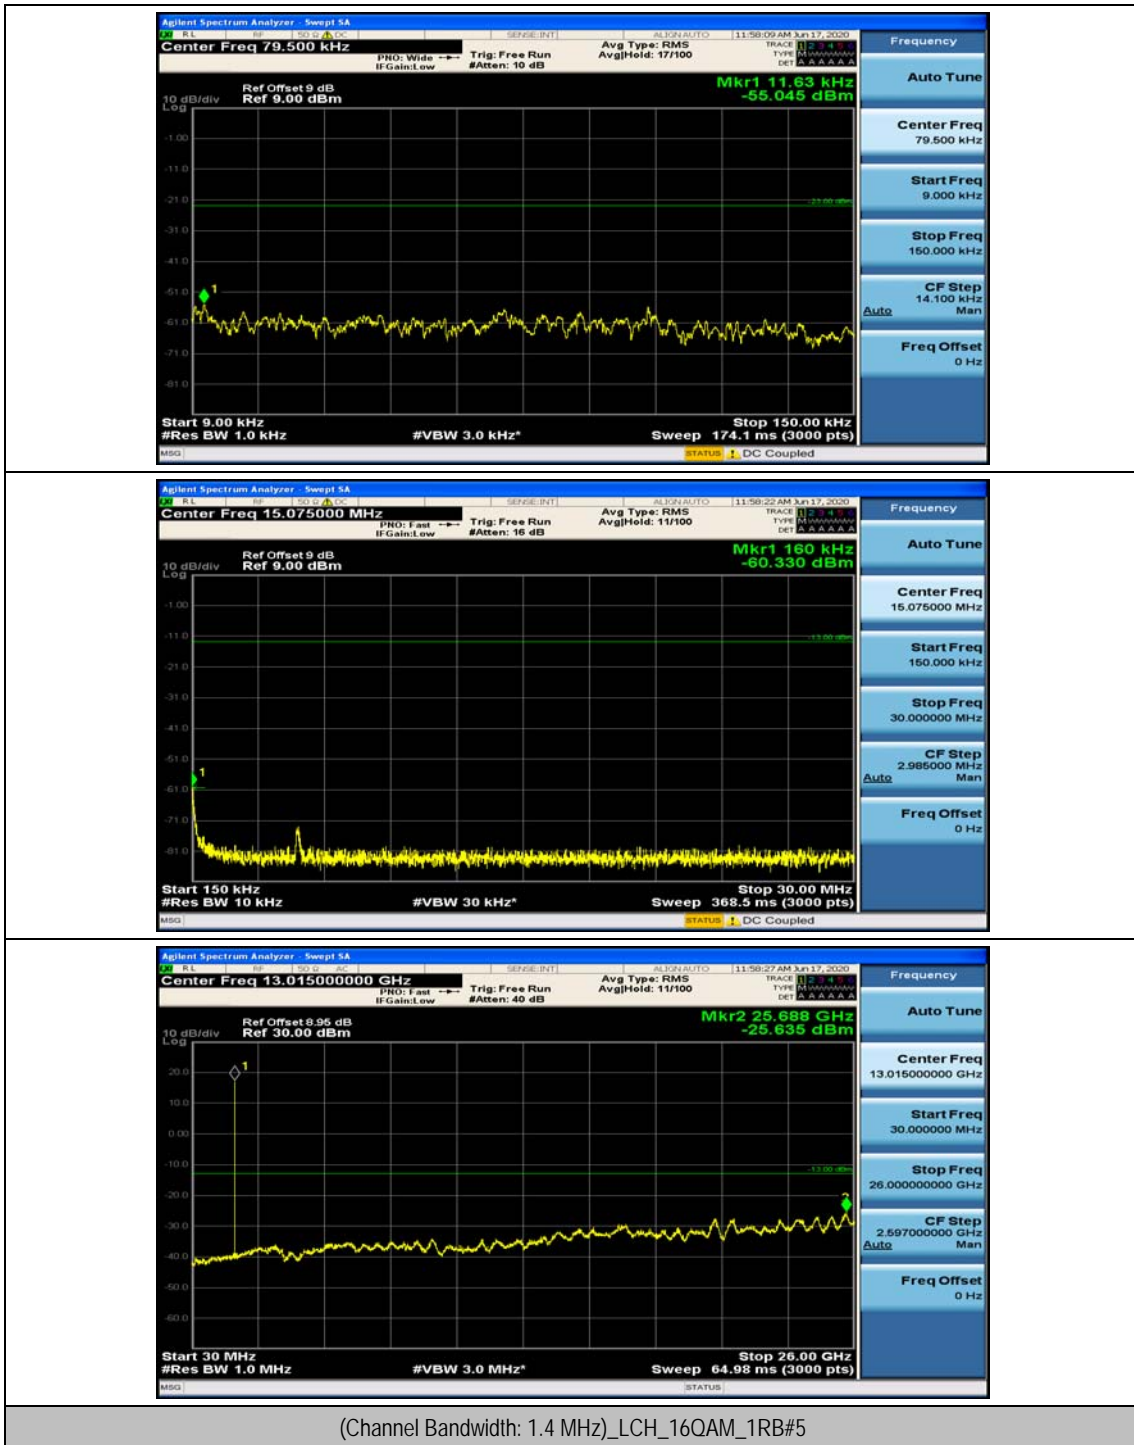

(Channel Bandwidth: 1.4 MHz)_HCH_QPSK_1RB#3

(Channel Bandwidth: 1.4 MHz)_LCH_16QAM_1RB#0

(Channel Bandwidth: 1.4 MHz)_LCH_16QAM_1RB#3

(Channel Bandwidth: 1.4 MHz)_MCH_16QAM_1RB#0

(Channel Bandwidth: 1.4 MHz)_MCH_16QAM_1RB#3