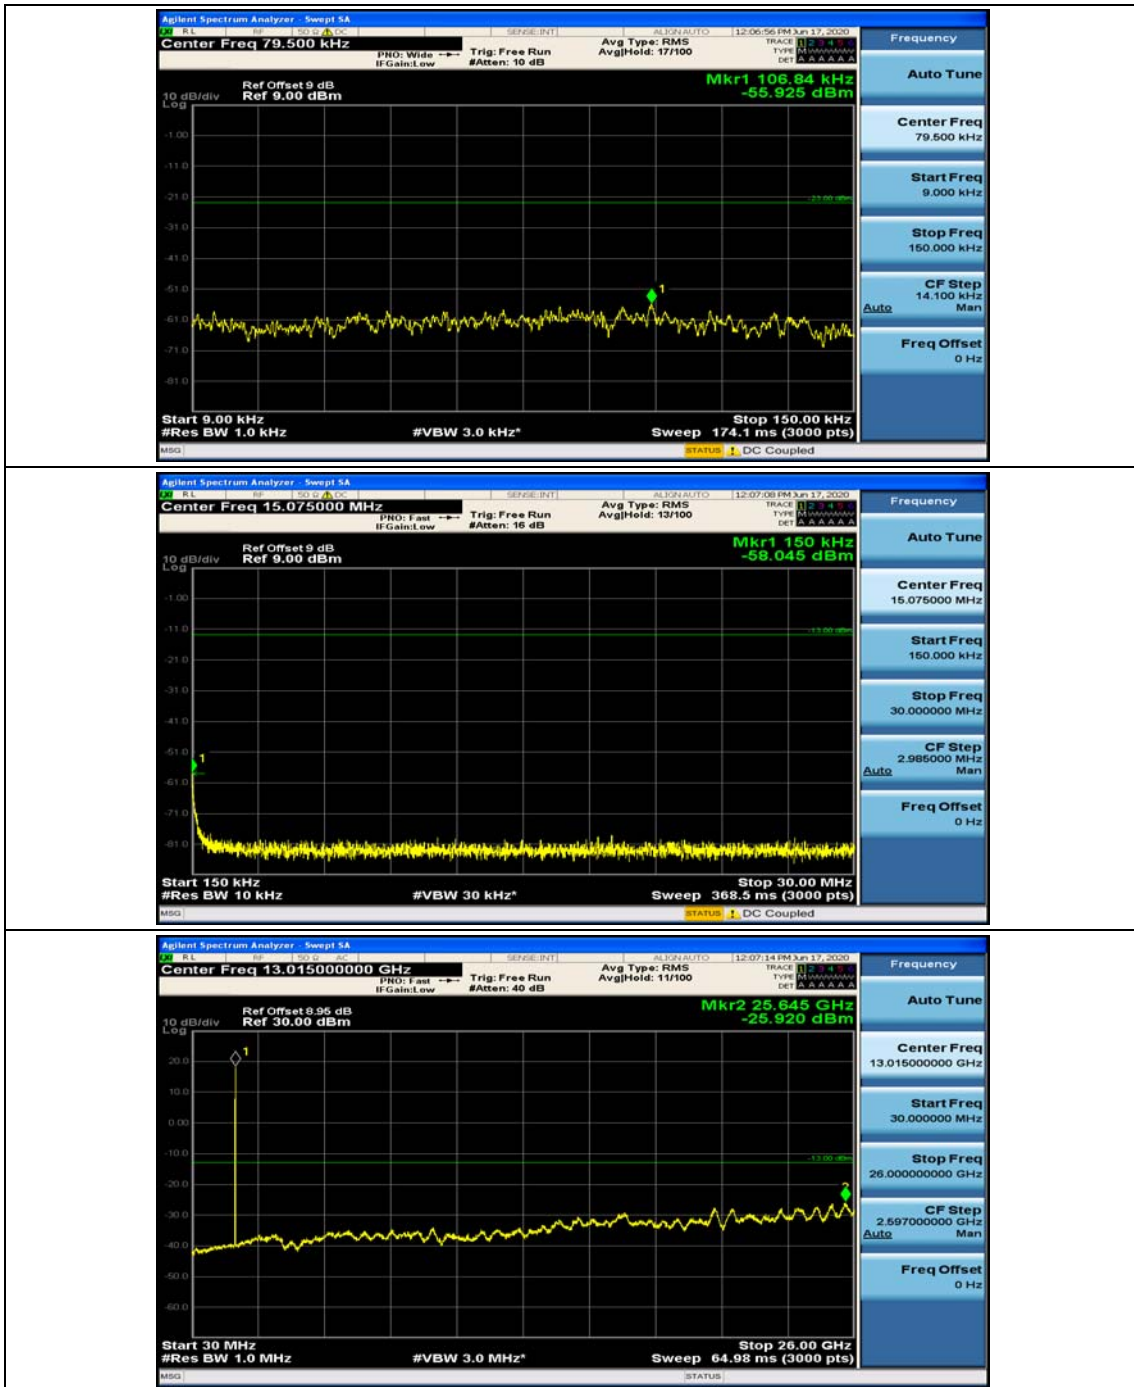

(Channel Bandwidth: 1.4 MHz)_HCH_16QAM_1RB#0

(Channel Bandwidth: 1.4 MHz)_HCH_16QAM_1RB#3

Channel Bandwidth: 3 MHz

(Channel Bandwidth: 3 MHz)_MCH_QPSK_1RB#0

(Channel Bandwidth: 3 MHz)_MCH_QPSK_1RB#7

(Channel Bandwidth: 3 MHz)_HCH_QPSK_1RB#0