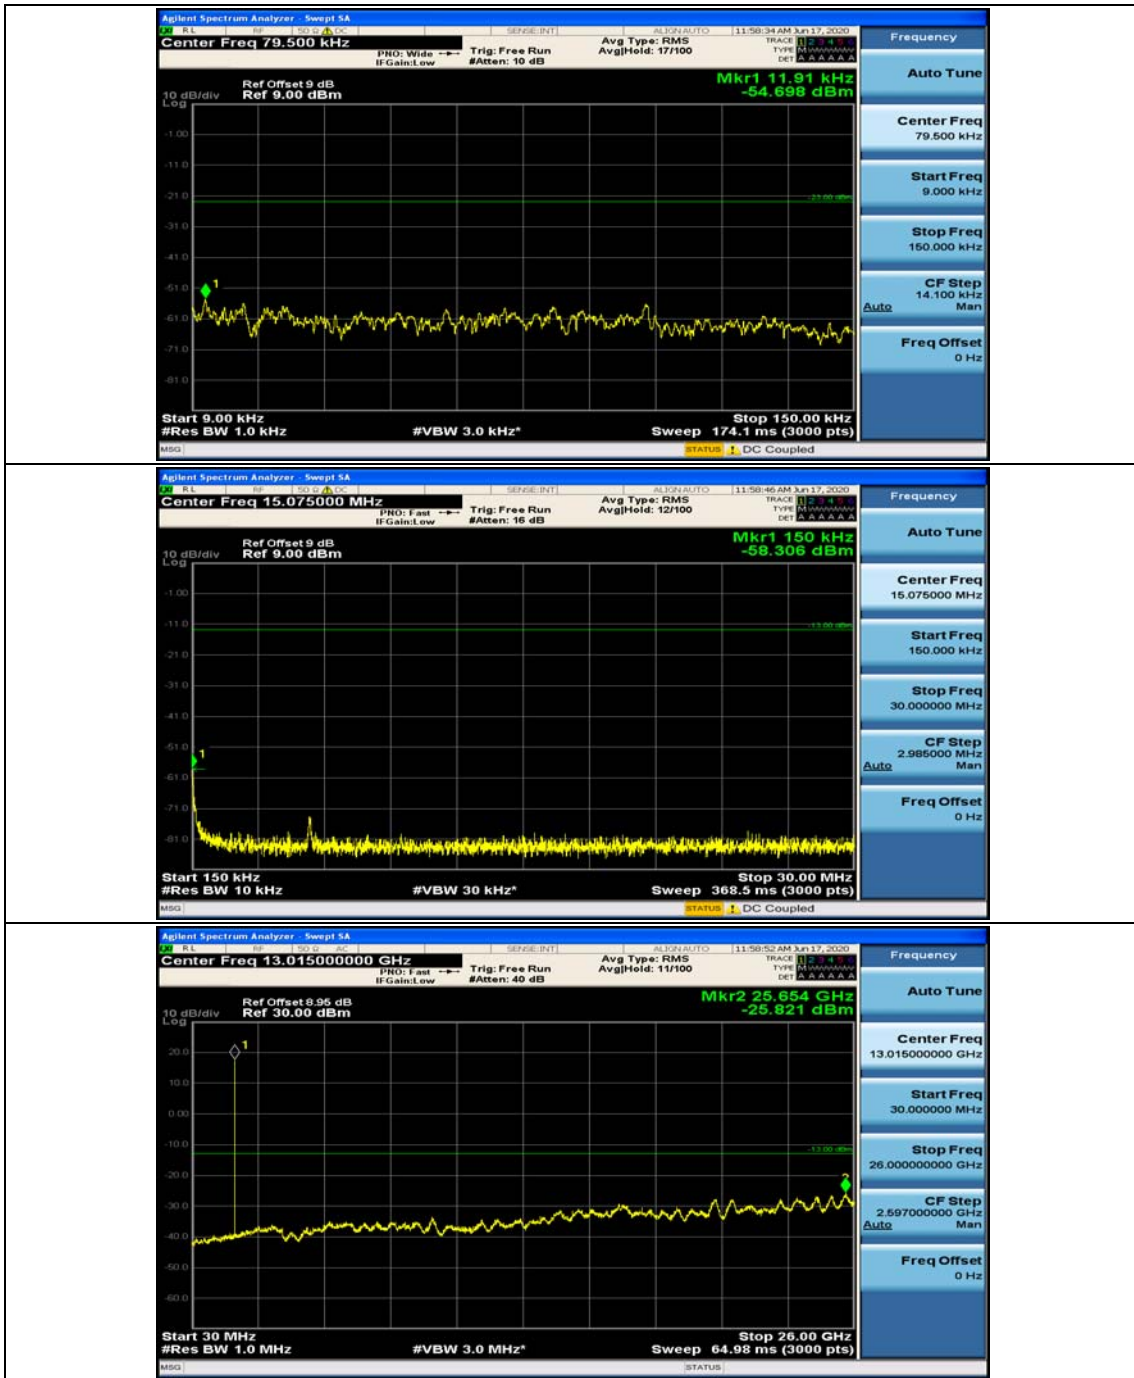

(Channel Bandwidth: 1.4 MHz)_HCH_QPSK_1RB#3

(Channel Bandwidth: 1.4 MHz)_LCH_16QAM_1RB#0

(Channel Bandwidth: 1.4 MHz)_LCH_16QAM_1RB#3

(Channel Bandwidth: 1.4 MHz)_MCH_16QAM_1RB#0

(Channel Bandwidth: 1.4 MHz)_MCH_16QAM_1RB#3