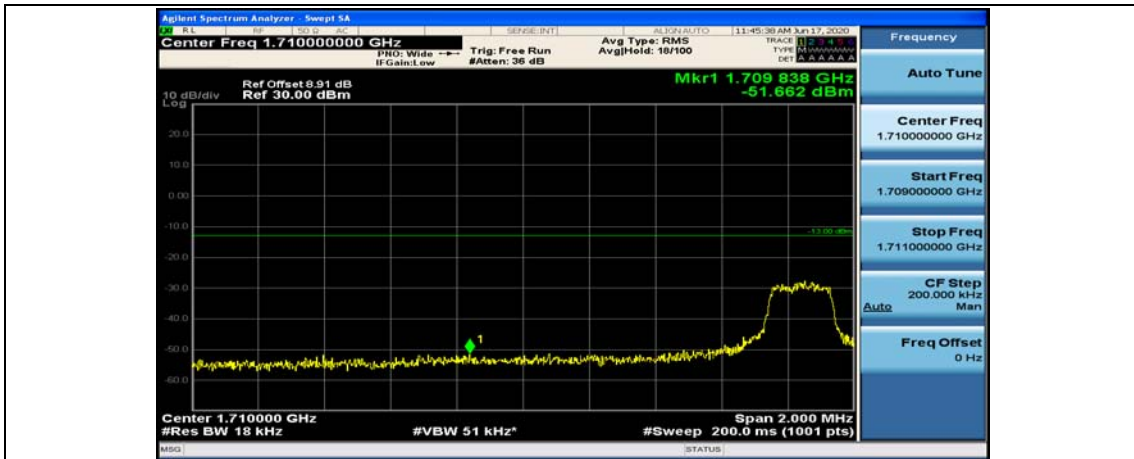

Channel Bandwidth: 15 MHz

(Channel Bandwidth:15 MHz)_LCH_QPSK_1RB#0

(Channel Bandwidth:15 MHz)_LCH_QPSK_1RB#37

(Channel Bandwidth:15 MHz)_LCH_QPSK_1RB#74

(Channel Bandwidth:15 MHz)_LCH_QPSK_37RB#0

(Channel Bandwidth:15 MHz)_LCH_QPSK_37RB#18

(Channel Bandwidth:15 MHz)_LCH_QPSK_37RB#38

(Channel Bandwidth:15 MHz)_LCH_QPSK_75RB#0

(Channel Bandwidth:15 MHz)_HCH_QPSK_1RB#0

(Channel Bandwidth:15 MHz)_HCH_QPSK_1RB#37

(Channel Bandwidth:15 MHz)_HCH_QPSK_1RB#74