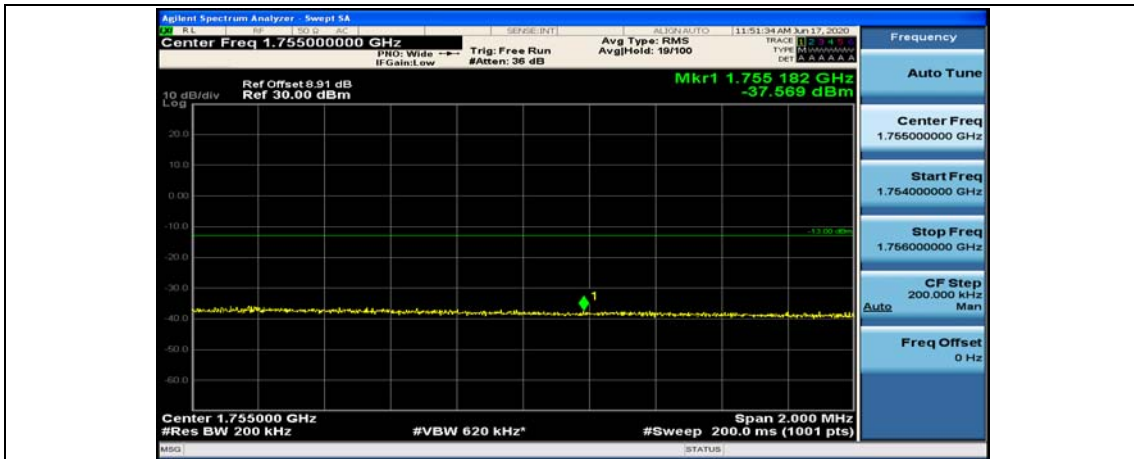

(Channel Bandwidth:20 MHz)_HCH_16QAM_50RB#25