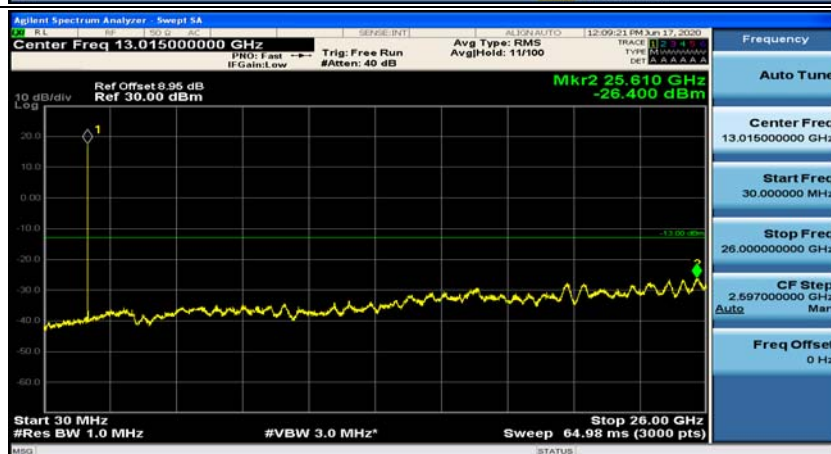

(Channel Bandwidth: 1.4 MHz)_HCH_16QAM_1RB#0

(Channel Bandwidth: 1.4 MHz)_HCH_16QAM_1RB#3

Channel Bandwidth: 3 MHz

(Channel Bandwidth: 3 MHz)_MCH_QPSK_1RB#0

(Channel Bandwidth: 3 MHz)_MCH_QPSK_1RB#7

(Channel Bandwidth: 3 MHz)_HCH_QPSK_1RB#0