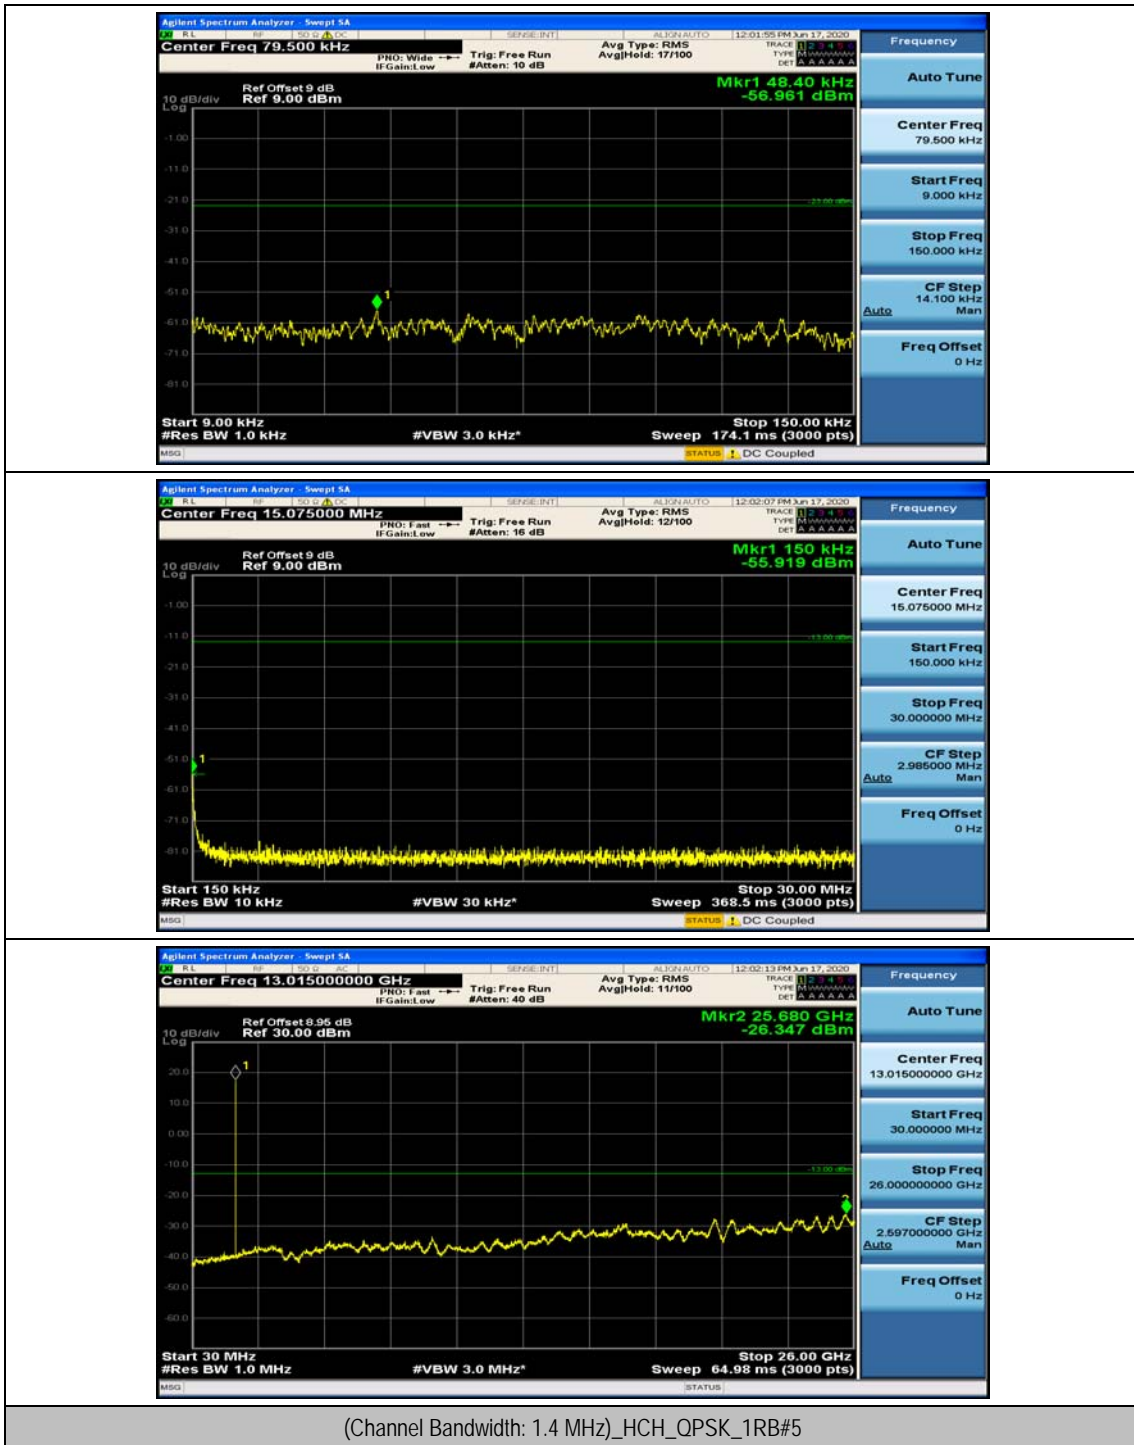

(Channel Bandwidth: 1.4 MHz)_HCH_QPSK_1RB#3