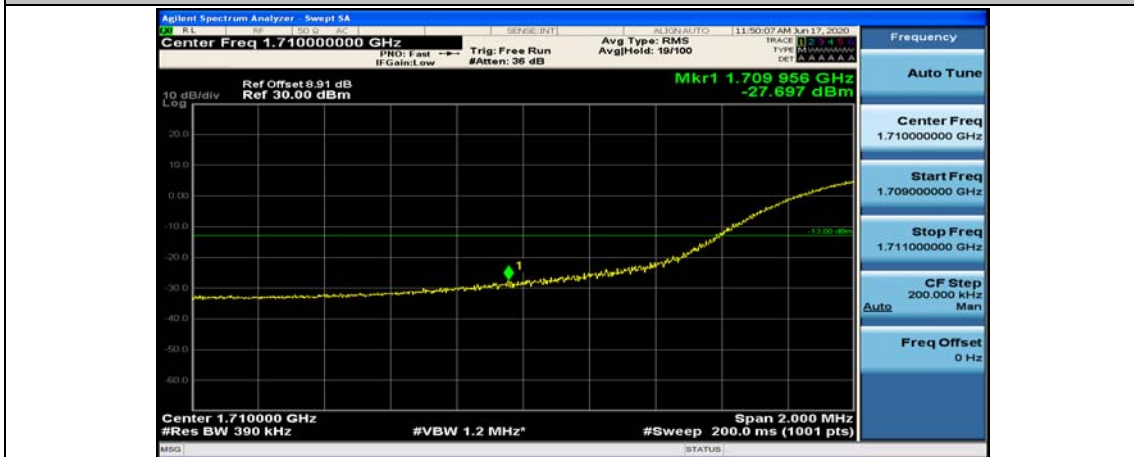

(Channel Bandwidth:20 MHz)_LCH_QPSK_50RB#0

(Channel Bandwidth:20 MHz)_LCH_QPSK_50RB#25

(Channel Bandwidth:20 MHz)_LCH_QPSK_50RB#50

(Channel Bandwidth:20 MHz)_LCH_QPSK_100RB#0

(Channel Bandwidth:20 MHz)_HCH_QPSK_1RB#0