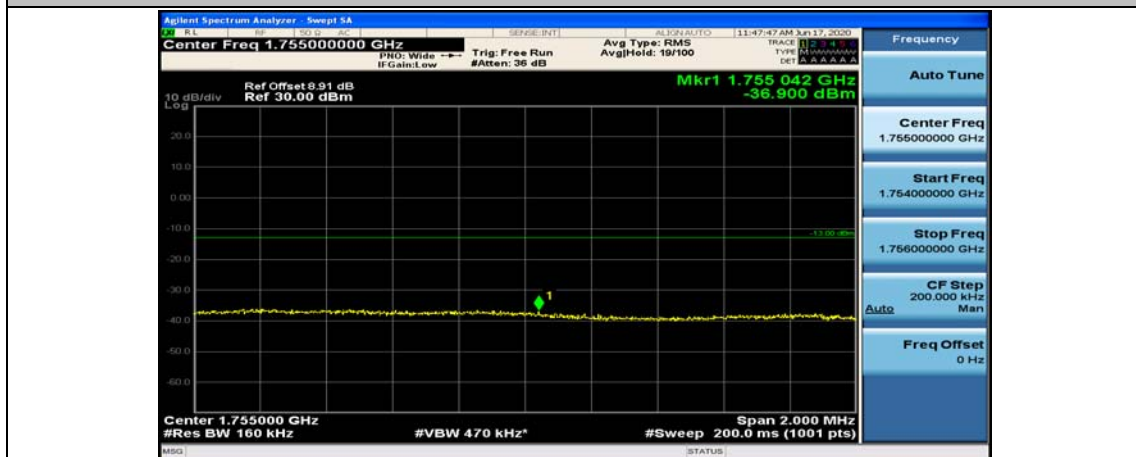

Channel Bandwidth: 15 MHz

(Channel Bandwidth:15 MHz)_LCH_QPSK_1RB#0

(Channel Bandwidth:15 MHz)_LCH_QPSK_1RB#37

(Channel Bandwidth:15 MHz)_LCH_QPSK_1RB#74

(Channel Bandwidth:15 MHz)_LCH_QPSK_37RB#0

(Channel Bandwidth:15 MHz)_LCH_QPSK_37RB#18

(Channel Bandwidth:15 MHz)_LCH_QPSK_37RB#38

(Channel Bandwidth:15 MHz)_LCH_QPSK_75RB#0

(Channel Bandwidth:15 MHz)_HCH_QPSK_1RB#0

(Channel Bandwidth:15 MHz)_HCH_QPSK_1RB#37

(Channel Bandwidth:15 MHz)_HCH_QPSK_1RB#74

(Channel Bandwidth:15 MHz)_HCH_QPSK_37RB#0

(Channel Bandwidth:15 MHz)_HCH_QPSK_37RB#18

(Channel Bandwidth:15 MHz)_HCH_QPSK_37RB#38

(Channel Bandwidth:15 MHz)_HCH_QPSK_75RB#0

(Channel Bandwidth:15 MHz)_LCH_16QAM_1RB#0