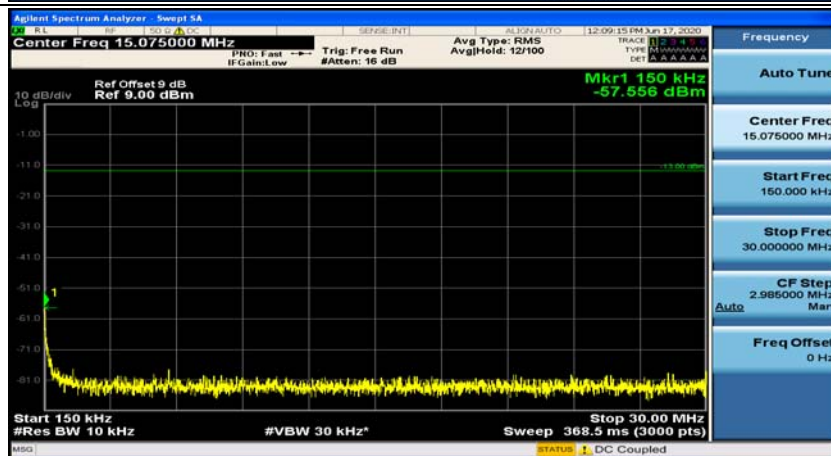

(Channel Bandwidth: 1.4 MHz)_HCH_16QAM_1RB#0

(Channel Bandwidth: 1.4 MHz)_HCH_16QAM_1RB#3

Channel Bandwidth: 3 MHz

(Channel Bandwidth: 3 MHz)_MCH_QPSK_1RB#0

(Channel Bandwidth: 3 MHz)_MCH_QPSK_1RB#7

(Channel Bandwidth: 3 MHz)_HCH_QPSK_1RB#0