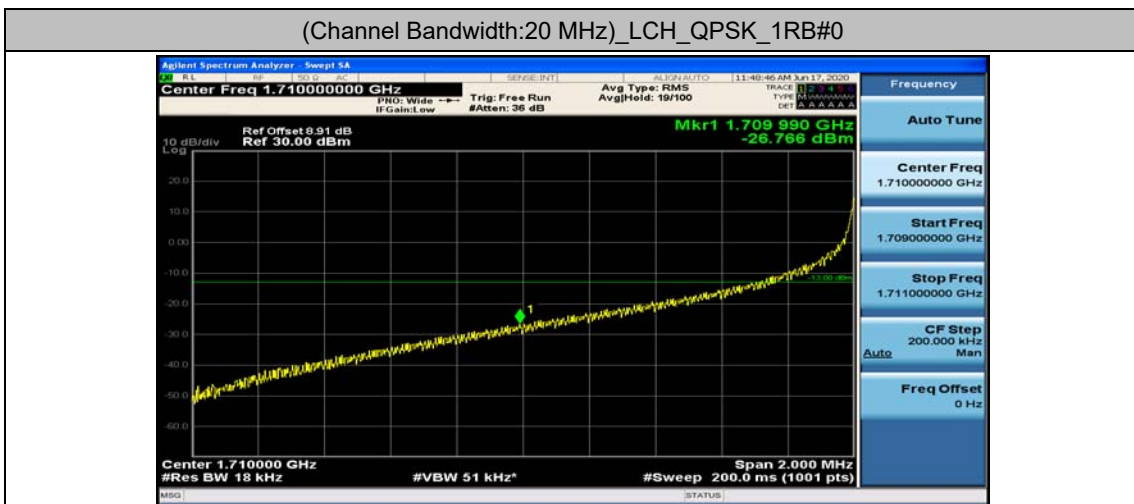

(Channel Bandwidth:15 MHz)_HCH_16QAM_37RB#18

(Channel Bandwidth:15 MHz)_HCH_16QAM_37RB#38

(Channel Bandwidth:15 MHz)_HCH_16QAM_75RB#0

Channel Bandwidth: 20 MHz

(Channel Bandwidth:20 MHz)_LCH_QPSK_1RB#49

(Channel Bandwidth:20 MHz)_LCH_QPSK_1RB#99