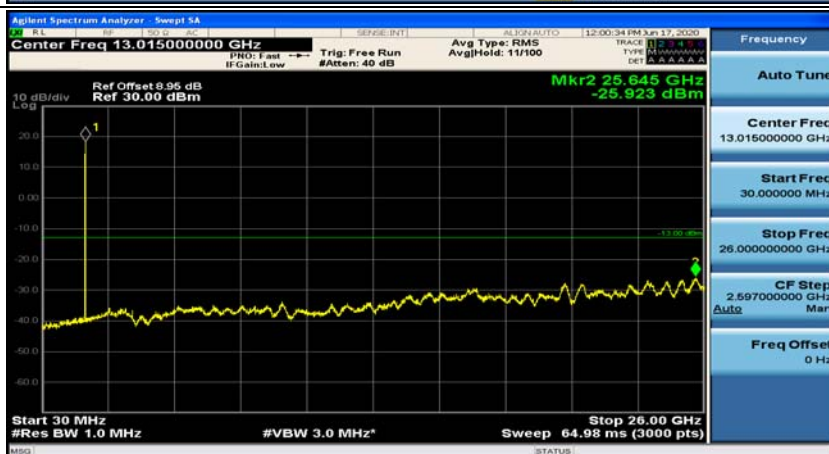

(Channel Bandwidth: 1.4 MHz)_HCH_QPSK_1RB#3

(Channel Bandwidth: 1.4 MHz)_LCH_16QAM_1RB#0

(Channel Bandwidth: 1.4 MHz)_LCH_16QAM_1RB#3

(Channel Bandwidth: 1.4 MHz)_MCH_16QAM_1RB#0

(Channel Bandwidth: 1.4 MHz)_MCH_16QAM_1RB#3