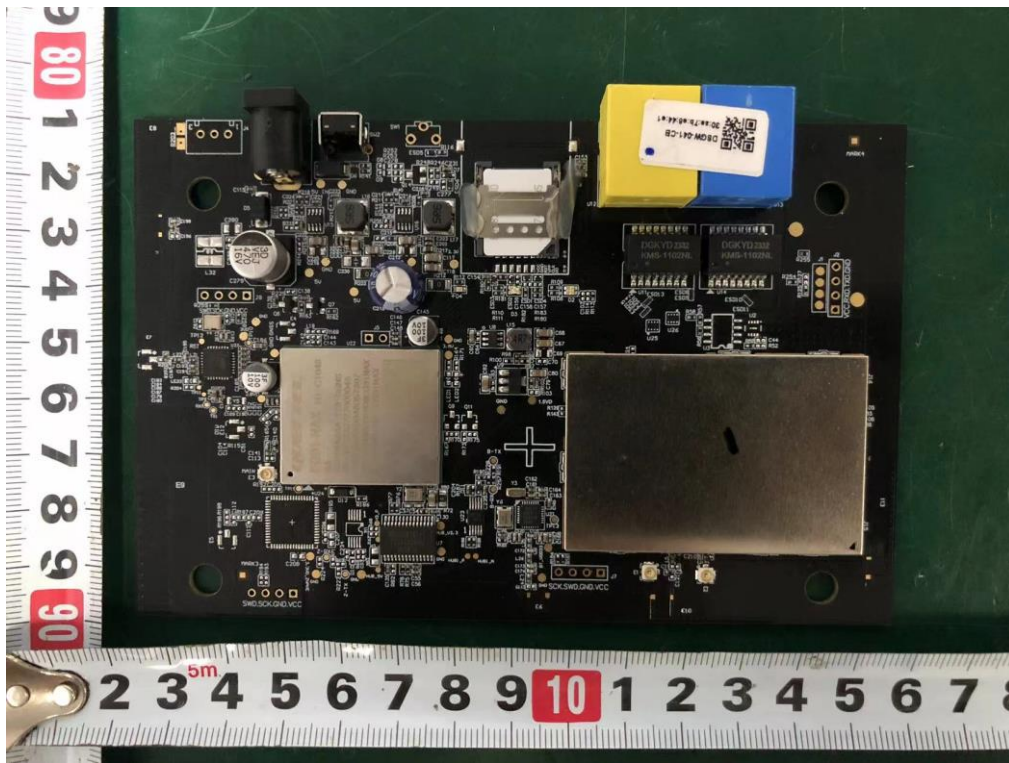

Internal Photos

M/N: ASH120

WCDMA
/LTE
Antenna

Internal Photos

M/N: ASH120

Internal Photos
M/N: ASH120

Internal Photos

M/N: ASH120

Bluetooth
Antenna

Internal Photos

M/N: ASH120

Zigbee
Antenna

Internal Photos

M/N: ASH120

Wi-Fi 1
Antenna

Wi-Fi 2
Antenna