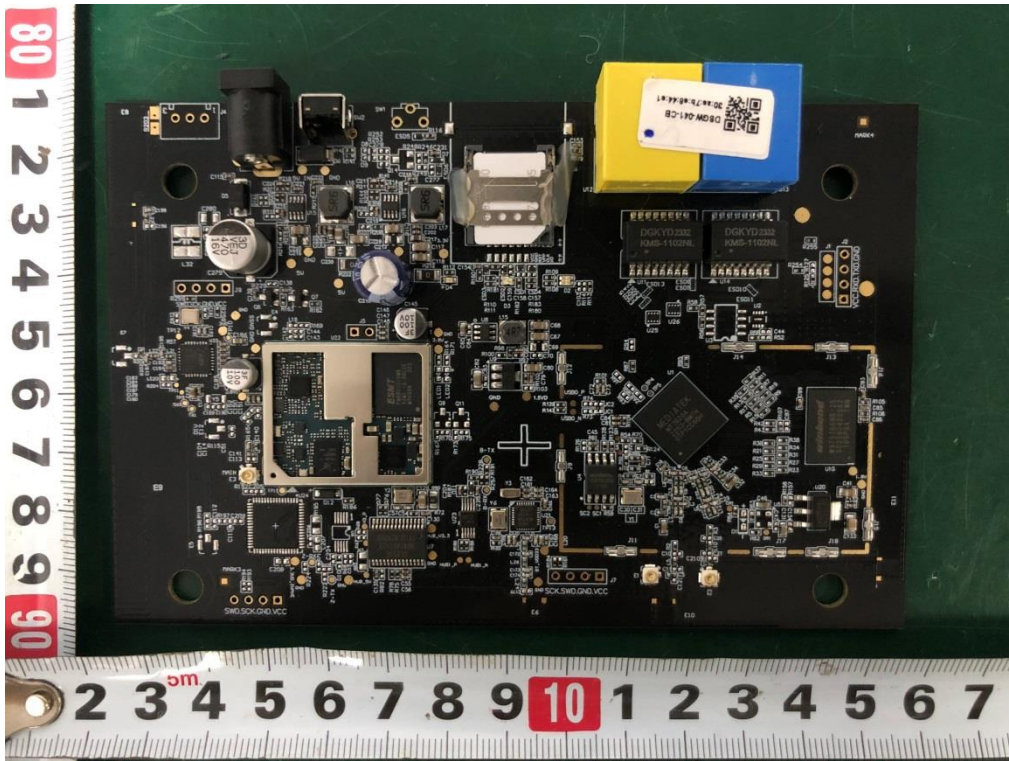

Internal Photos

M/N: ASH120

WCDMA
/LTE
Antenna

Internal Photos

M/N: ASH120

Internal Photos
M/N: ASH120

Internal Photos

M/N: ASH120

Bluetooth
Antenna

Internal Photos

M/N: ASH120

Zigbee
Antenna

Internal Photos

M/N: ASH120

Wi-Fi 1
Antenna

Wi-Fi 2
Antenna