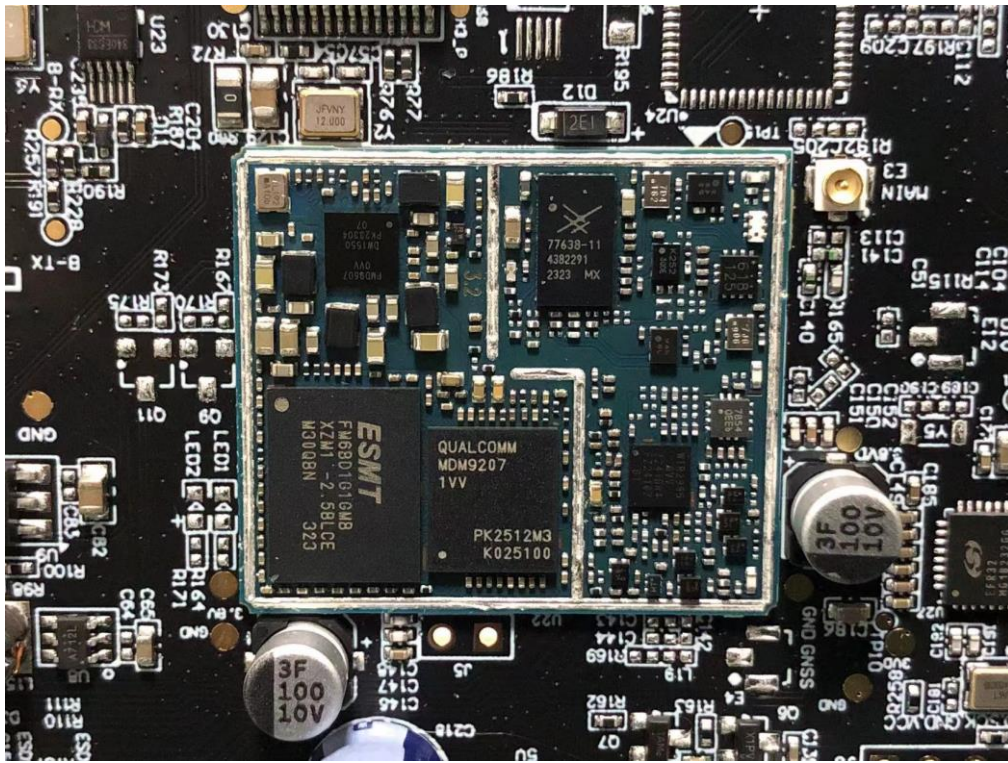

Internal Photos

M/N: ASH120

WCDMA
/LTE
Antenna

Internal Photos

M/N: ASH120

Internal Photos
M/N: ASH120

Internal Photos

M/N: ASH120

Bluetooth
Antenna

Internal Photos

M/N: ASH120

Zigbee
Antenna

Internal Photos

M/N: ASH120

Wi-Fi 1
Antenna

Wi-Fi 2
Antenna