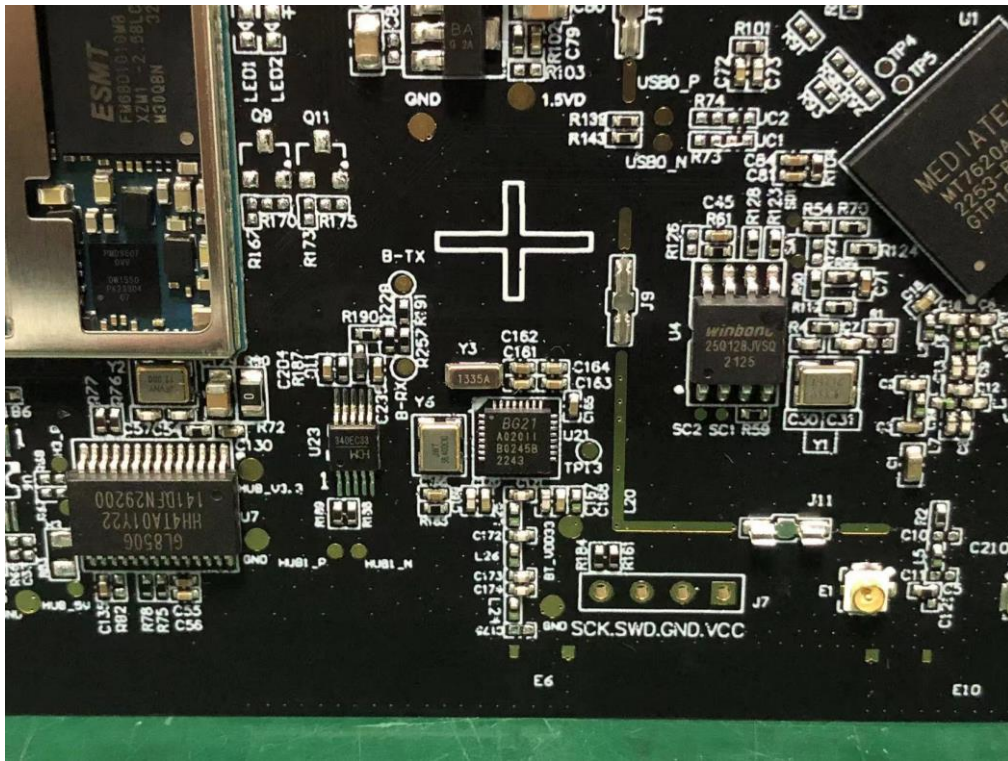

Internal Photos

M/N: ASH120

WCDMA
/LTE
Antenna

Internal Photos

M/N: ASH120

Internal Photos
M/N: ASH120

Internal Photos

M/N: ASH120

Bluetooth
Antenna

Internal Photos

M/N: ASH120

Zigbee
Antenna

Internal Photos

M/N: ASH120

Wi-Fi 1
Antenna

Wi-Fi 2
Antenna