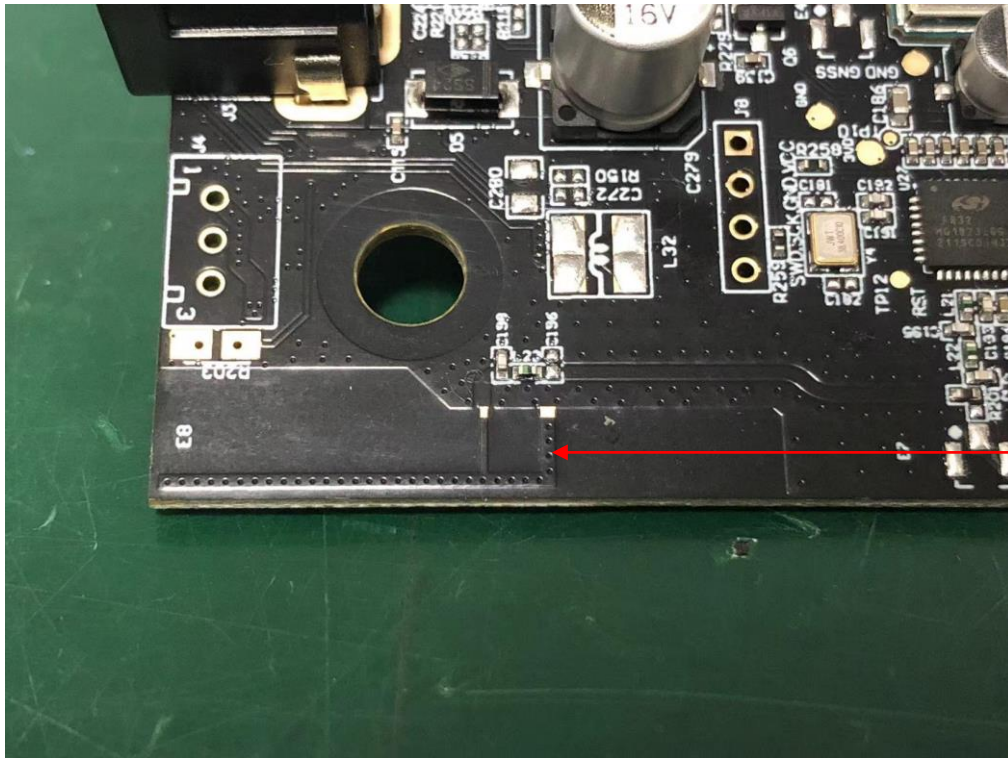

Internal Photos

M/N: ASH120

WCDMA
/LTE
Antenna

Internal Photos

M/N: ASH120

Internal Photos
M/N: ASH120

Internal Photos

M/N: ASH120

Bluetooth
Antenna

Internal Photos

M/N: ASH120

Zigbee
Antenna

Internal Photos

M/N: ASH120

Wi-Fi 1
Antenna

Wi-Fi 2
Antenna