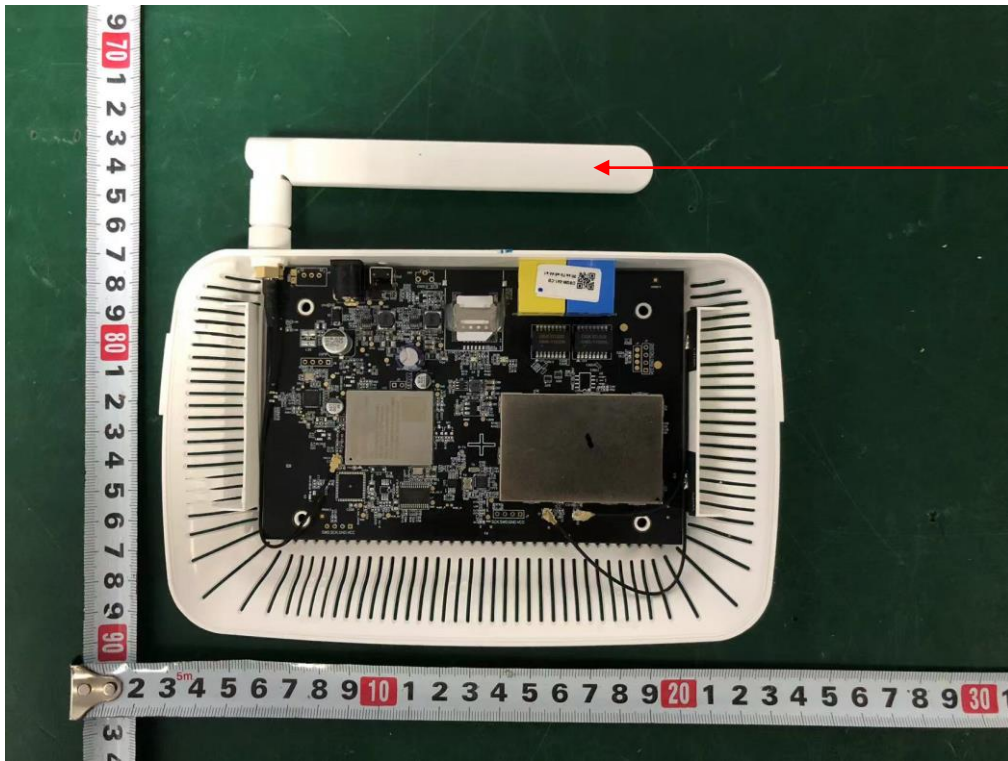

Internal Photos

M/N: ASH120

WCDMA
/LTE
Antenna

Internal Photos

M/N: ASH120

Internal Photos
M/N: ASH120

Internal Photos

M/N: ASH120

Bluetooth
Antenna

Internal Photos

M/N: ASH120

Zigbee
Antenna

Internal Photos

M/N: ASH120

Wi-Fi 1
Antenna

Wi-Fi 2
Antenna