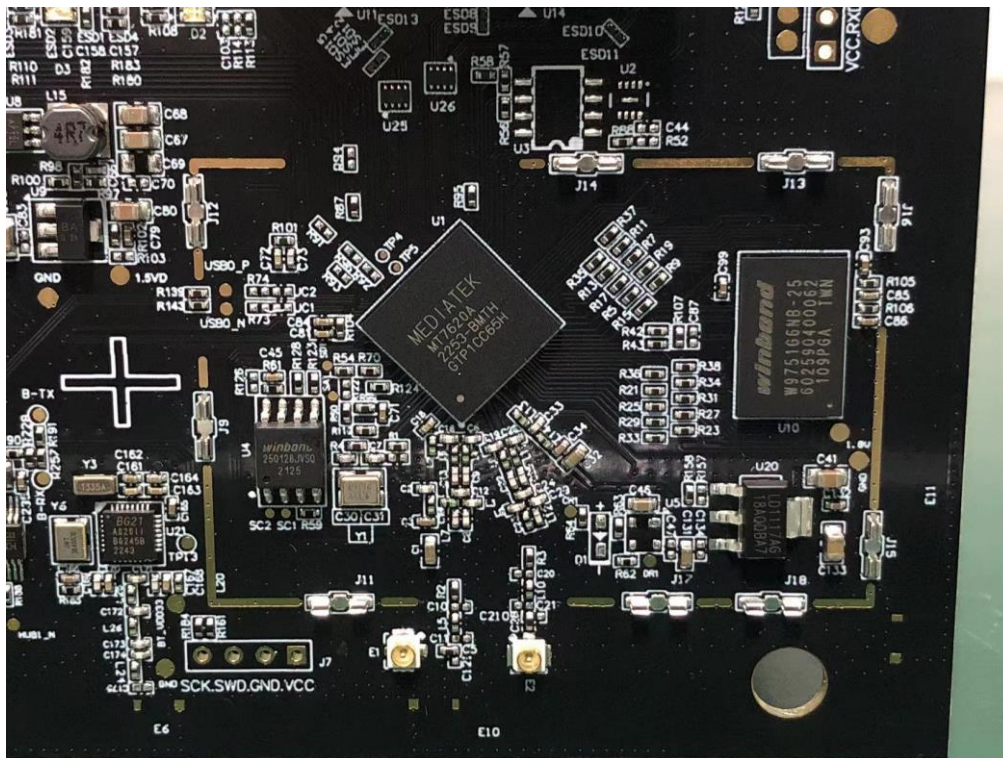

Internal Photos

M/N: ASH120

WCDMA
/LTE
Antenna

Internal Photos

M/N: ASH120

Internal Photos
M/N: ASH120

Internal Photos

M/N: ASH120

Bluetooth
Antenna

Internal Photos

M/N: ASH120

Zigbee
Antenna

Internal Photos

M/N: ASH120

Wi-Fi 1
Antenna

Wi-Fi 2
Antenna