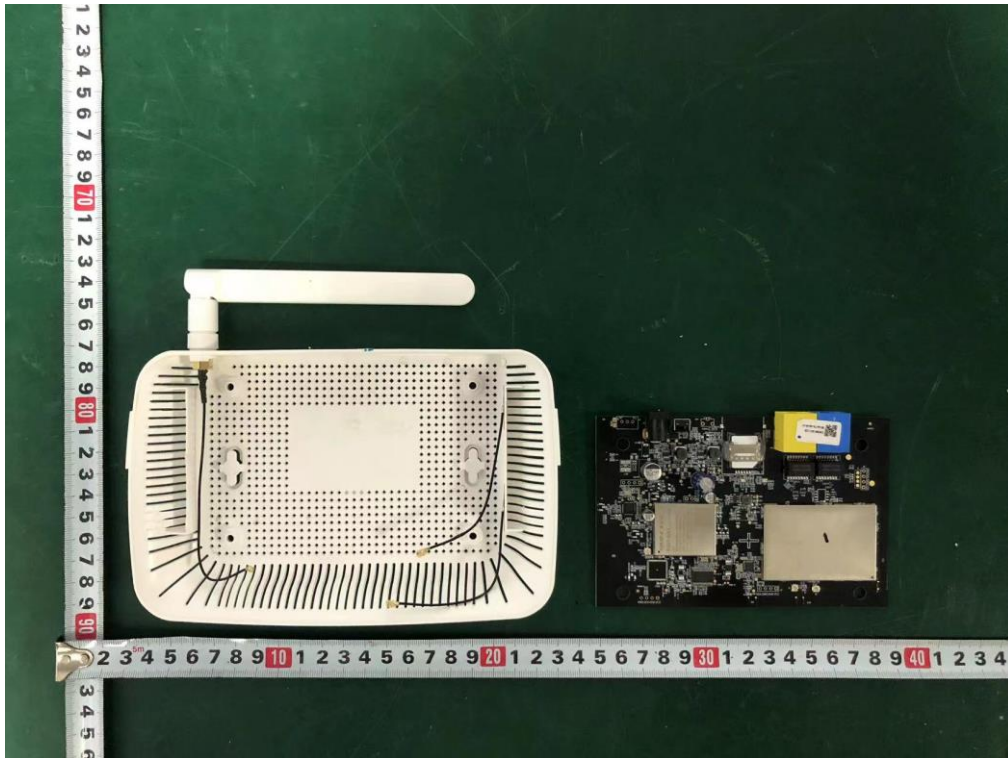

Internal Photos

M/N: ASH120

WCDMA
/LTE
Antenna

Internal Photos

M/N: ASH120

Internal Photos
M/N: ASH120

Internal Photos

M/N: ASH120

Bluetooth
Antenna

Internal Photos

M/N: ASH120

Zigbee
Antenna

Internal Photos

M/N: ASH120

Wi-Fi 1
Antenna

Wi-Fi 2
Antenna