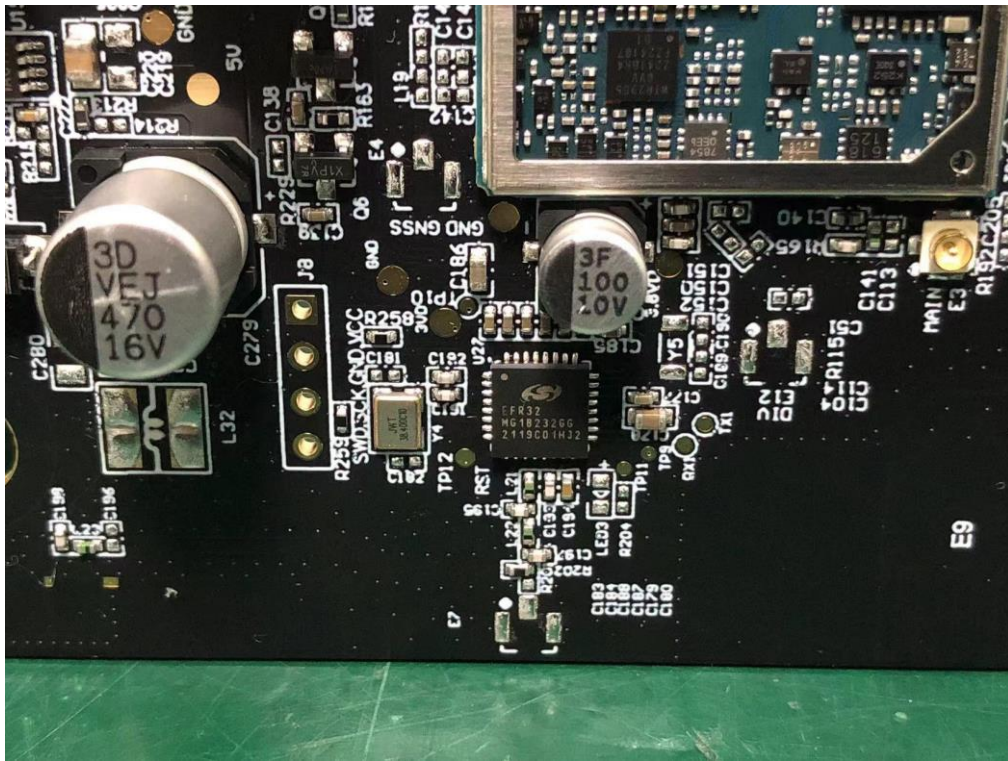

Internal Photos

M/N: ASH120

WCDMA
/LTE
Antenna

Internal Photos

M/N: ASH120

Internal Photos
M/N: ASH120

Internal Photos

M/N: ASH120

Bluetooth
Antenna

Internal Photos

M/N: ASH120

Zigbee
Antenna

Internal Photos

M/N: ASH120

Wi-Fi 1
Antenna

Wi-Fi 2
Antenna