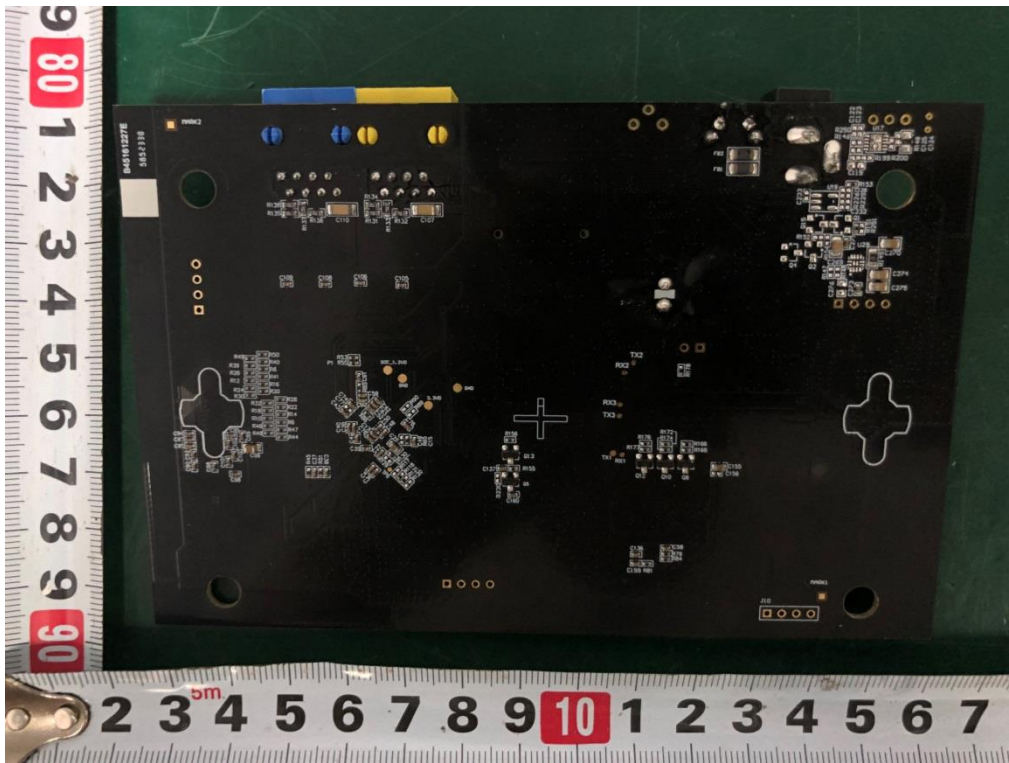

Internal Photos

M/N: ASH120

WCDMA
/LTE
Antenna

Internal Photos

M/N: ASH120

Internal Photos
M/N: ASH120

Internal Photos

M/N: ASH120

Bluetooth
Antenna

Internal Photos

M/N: ASH120

Zigbee
Antenna

Internal Photos

M/N: ASH120

Wi-Fi 1
Antenna

Wi-Fi 2
Antenna