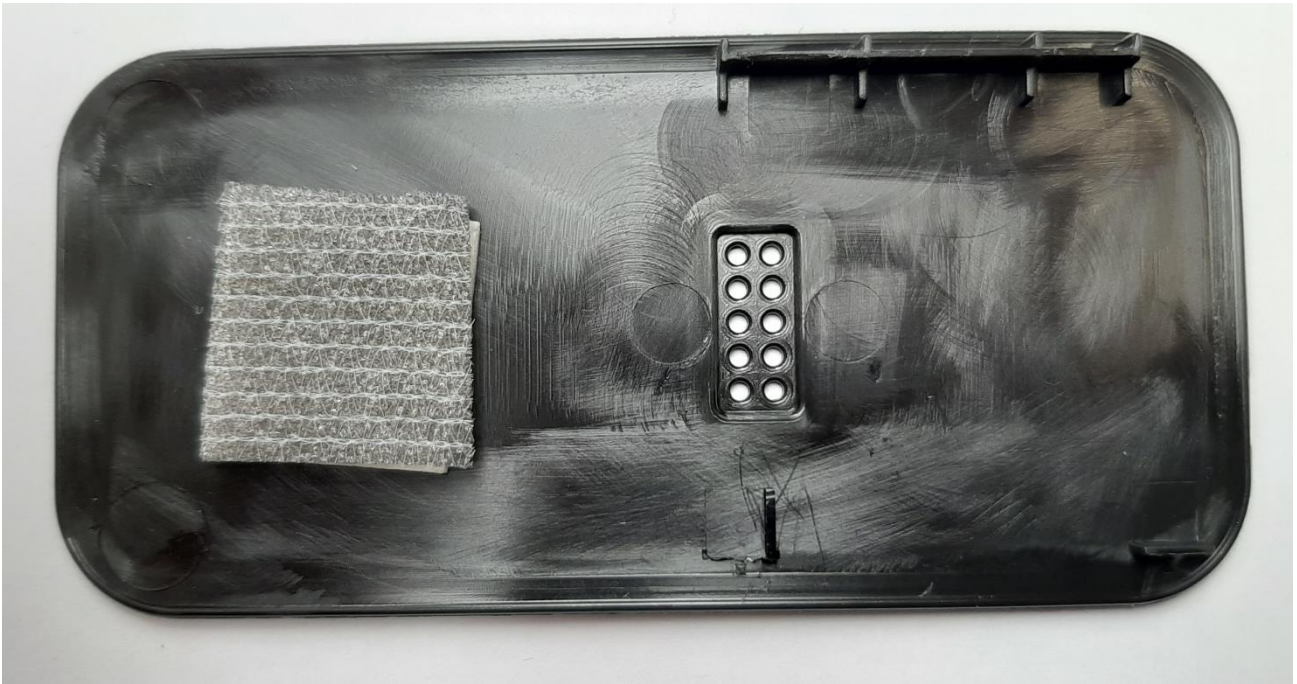

**INTERNAL PHOTOS DEVICE 001\_F**

## (MAIN ELECTRONICS)

**Bottom case**

**ECU Case without bottom cover**

**Top Case**

**PCB + Battery, bottom**

**PCB + Battery, Top**

**RF Circuit**

**SSSBC127-X antenna location**

**8,5 mm distance between SSSBC127-X antenna  
and human body**