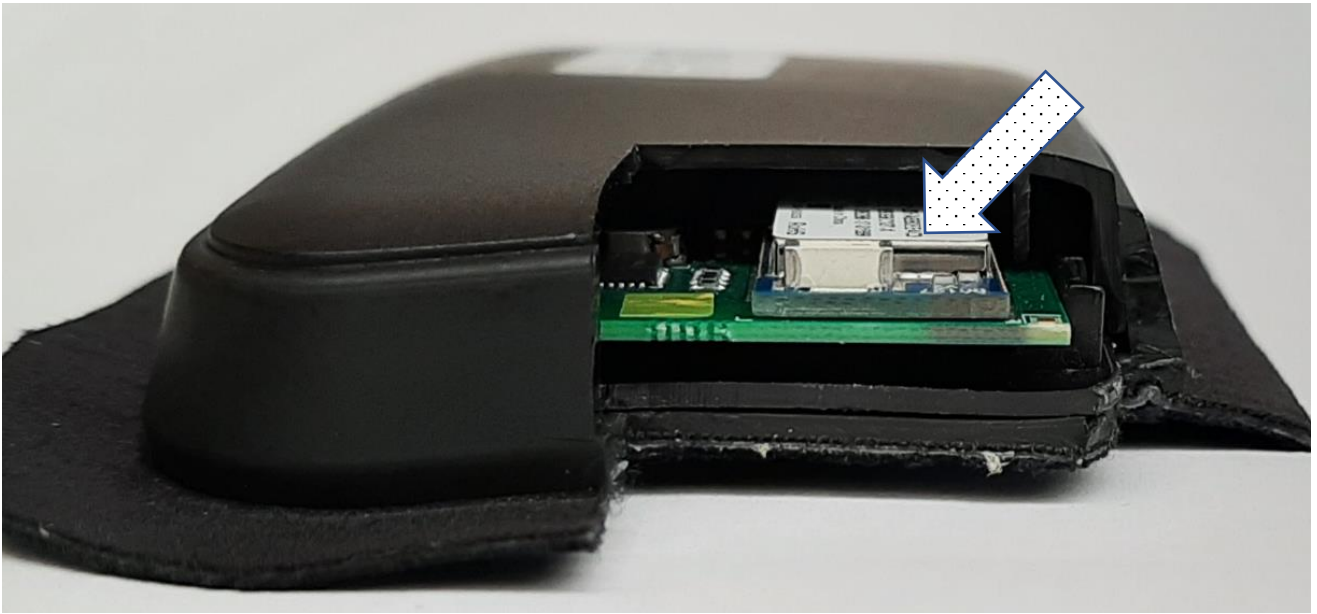

## (MAIN ELECTRONICS)

**Bottom case**

**ECU Case without bottom cover**

**Top Case**

**PCB + Battery, bottom**

**PCB + Battery, Top**

**RF Circuit**

**SSSBC127-X antenna location**

**8,5 mm distance between SSSBC127-X antenna  
and human body**