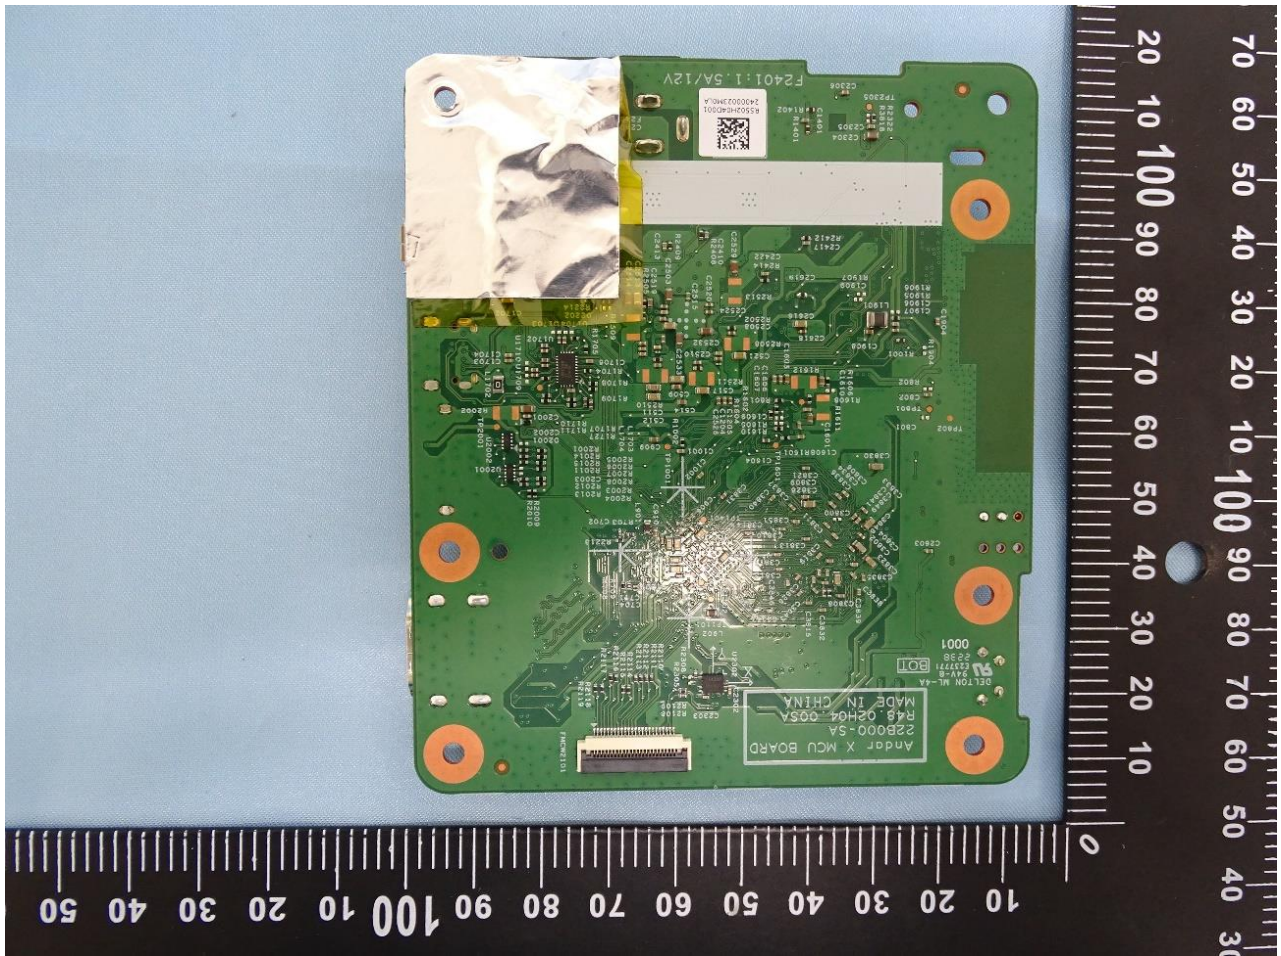

### 3. Internal Photograph of EUT

Brand Name: BestShape / Model Name: BS02WF

WLAN Antenna

60GHz Antenna

—THE END—