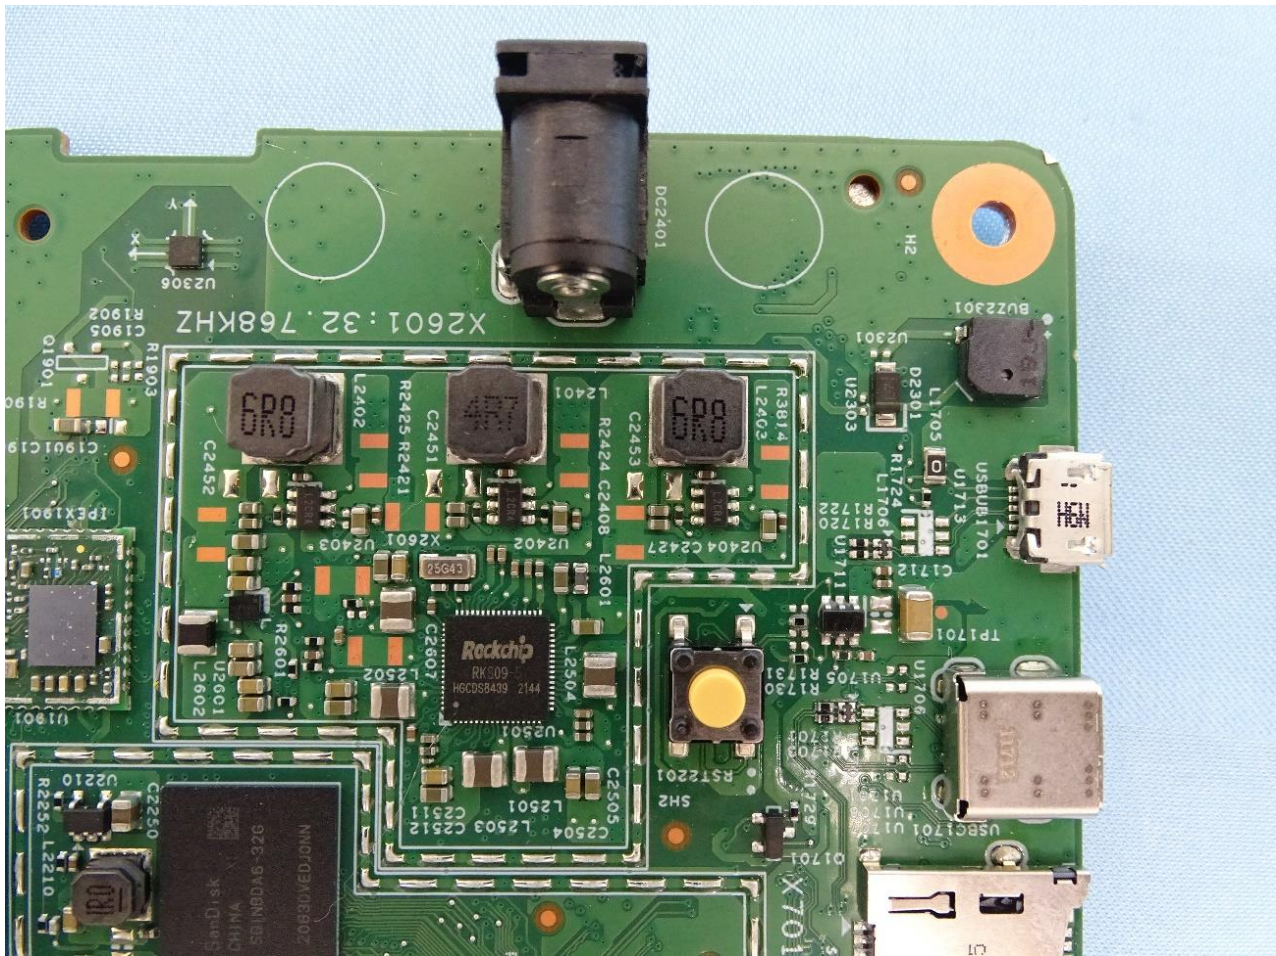

### 3. Internal Photograph of EUT

Brand Name: BestShape / Model Name: BS02WF

WLAN Antenna

60GHz Antenna

—THE END—