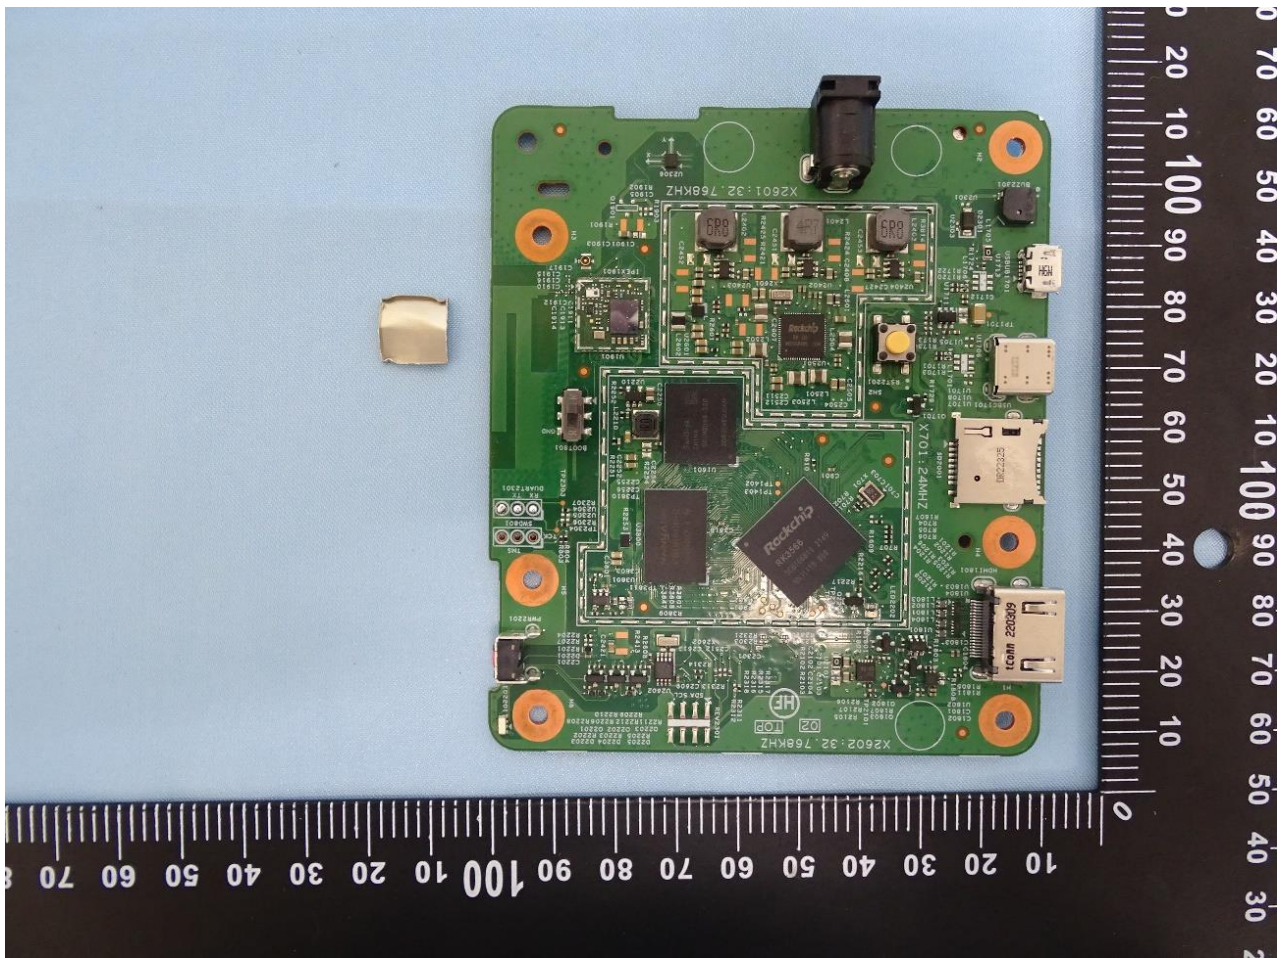

### 3. Internal Photograph of EUT

Brand Name: BestShape / Model Name: BS02WF

WLAN Antenna

60GHz Antenna

—THE END—