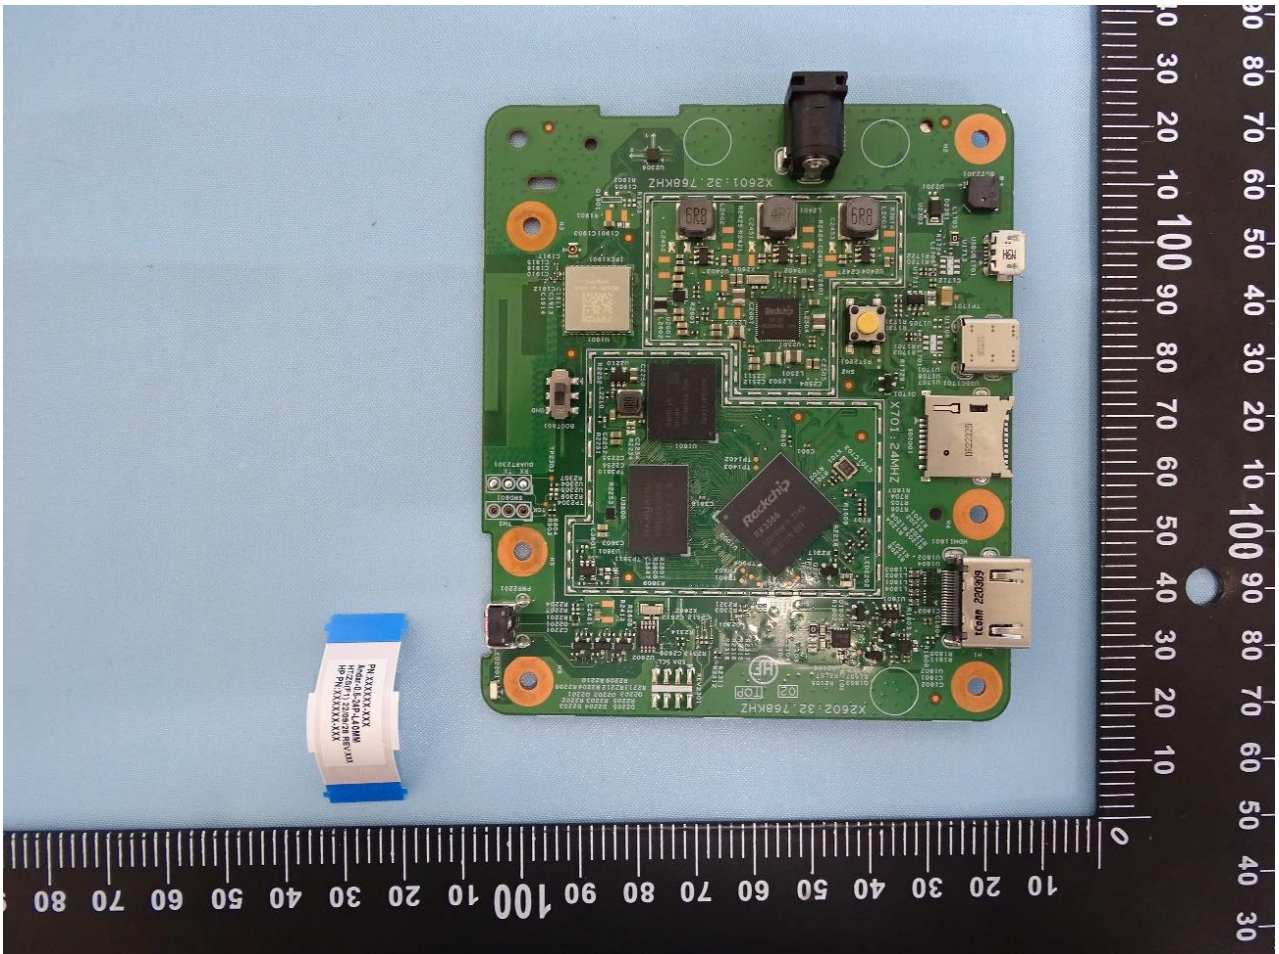

### 3. Internal Photograph of EUT

Brand Name: BestShape / Model Name: BS02WF

WLAN Antenna

60GHz Antenna

—THE END—