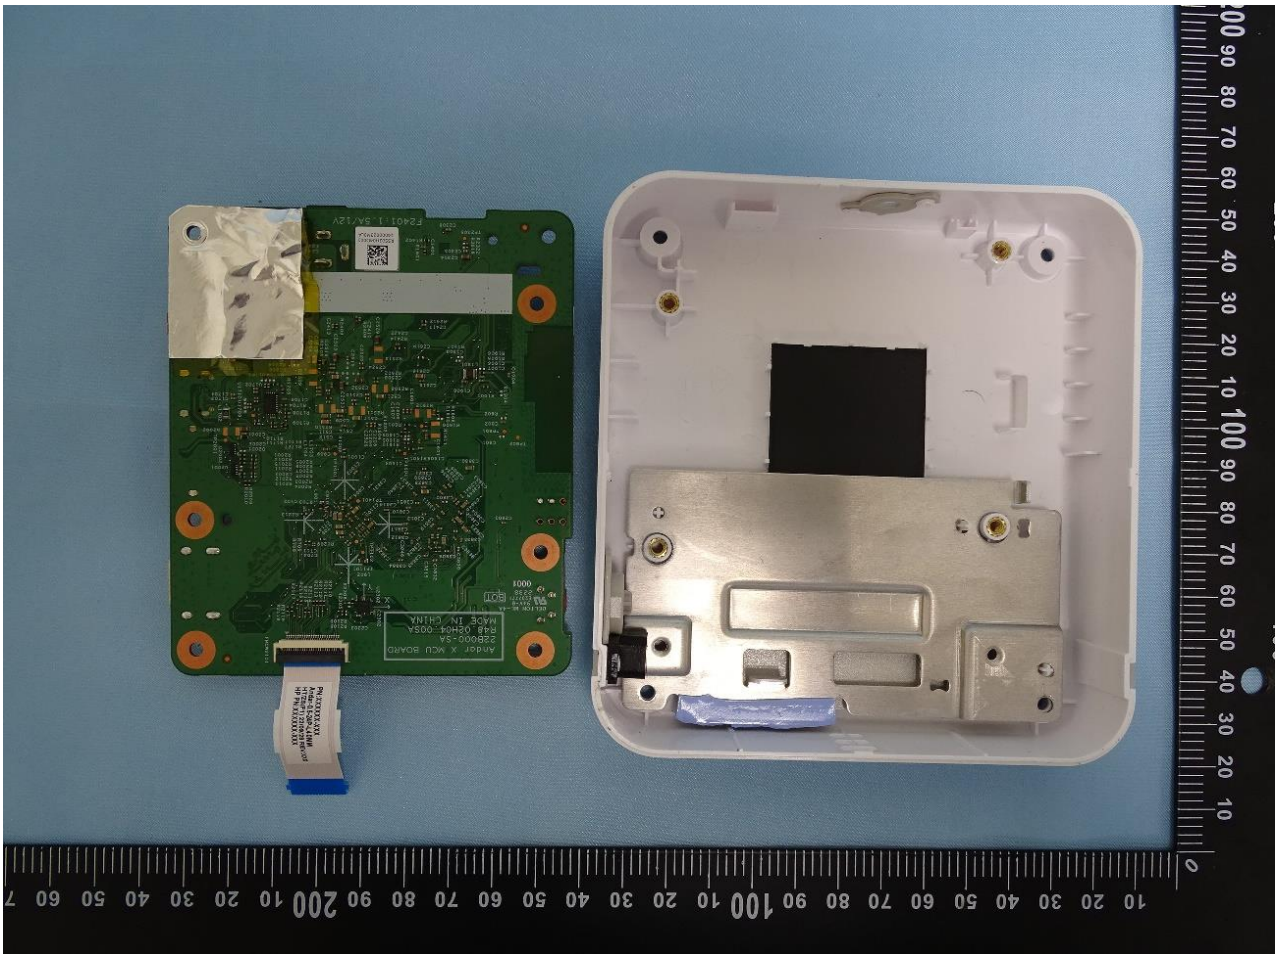

### 3. Internal Photograph of EUT

Brand Name: BestShape / Model Name: BS02WF

WLAN Antenna

60GHz Antenna

—THE END—