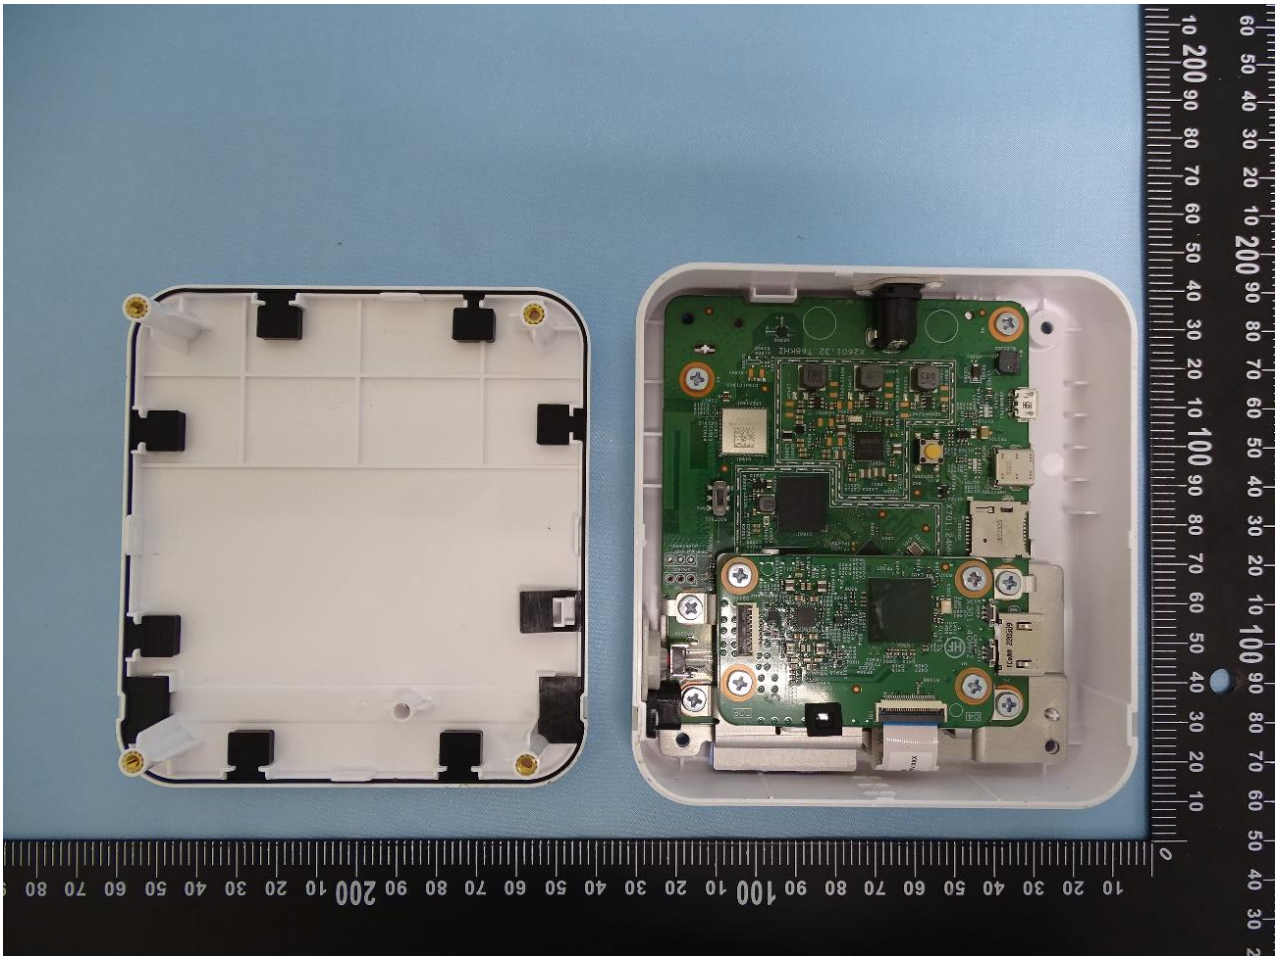

### 3. Internal Photograph of EUT

Brand Name: BestShape / Model Name: BS02WF

WLAN Antenna

60GHz Antenna

—THE END—