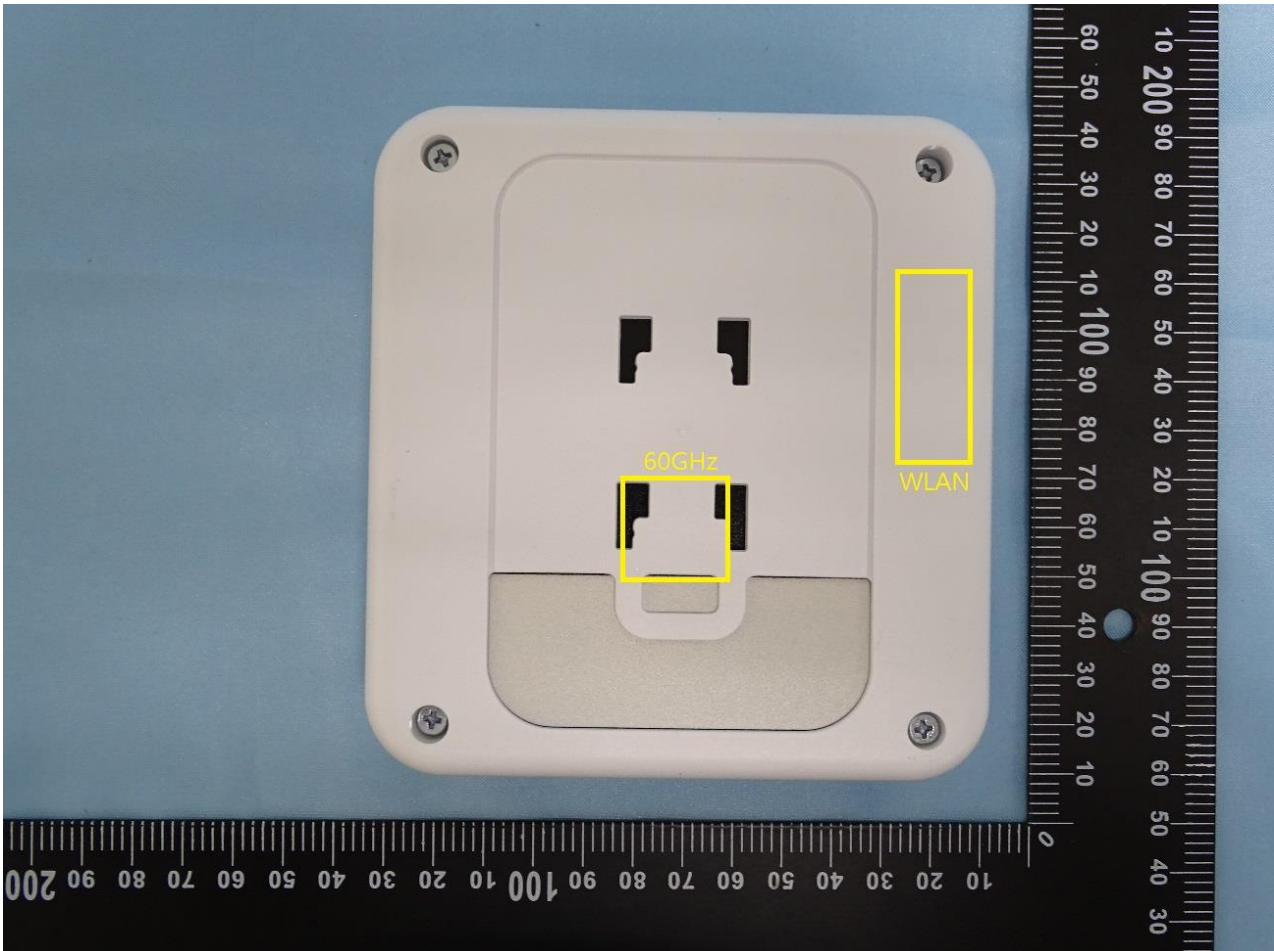

### 3. Internal Photograph of EUT

Brand Name: BestShape / Model Name: BS02WF

WLAN Antenna

60GHz Antenna

—THE END—