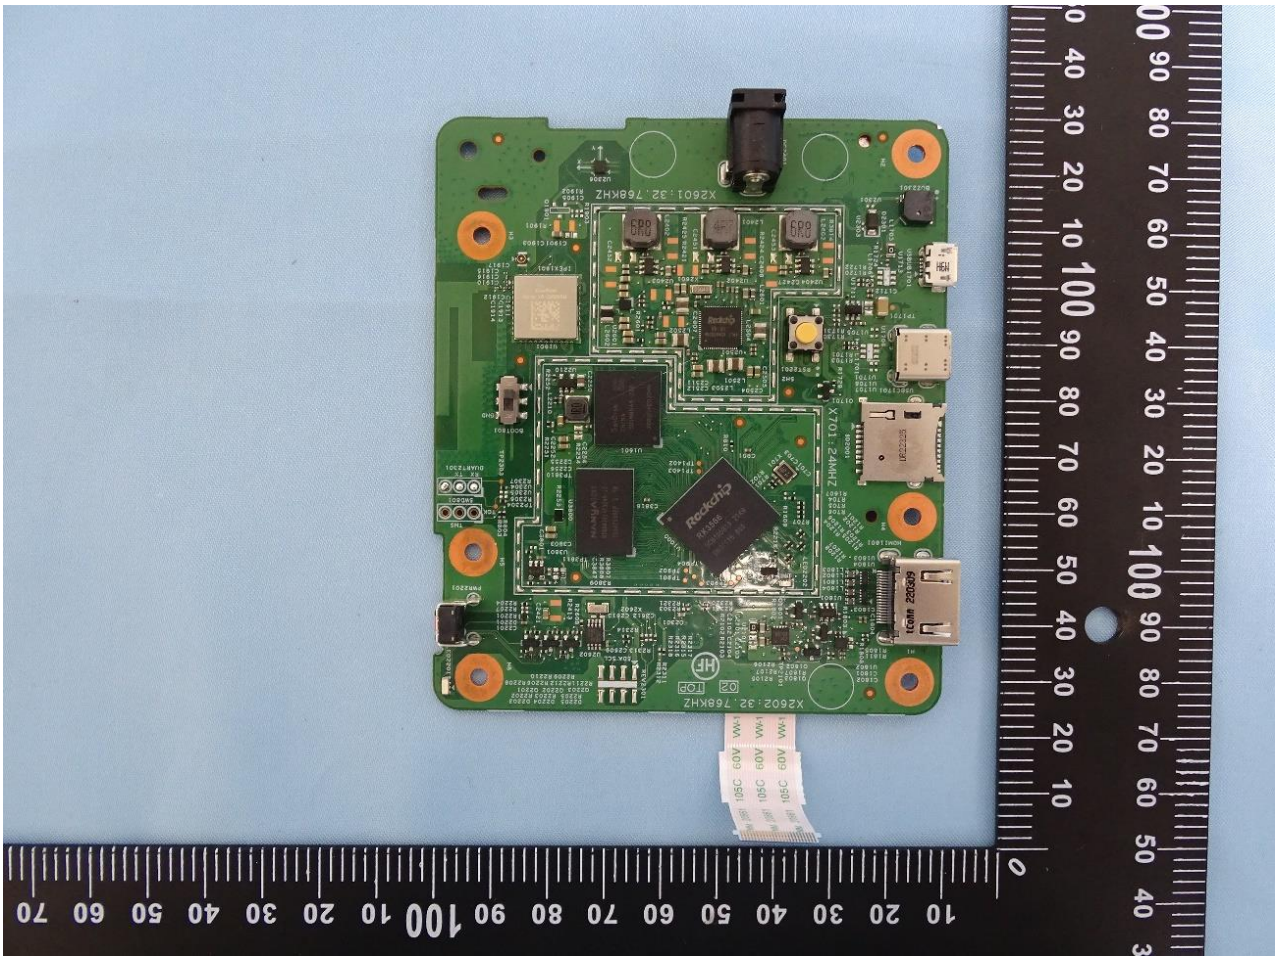

### 3. Internal Photograph of EUT

Brand Name: BestShape / Model Name: BS02WF

WLAN Antenna

60GHz Antenna

—THE END—