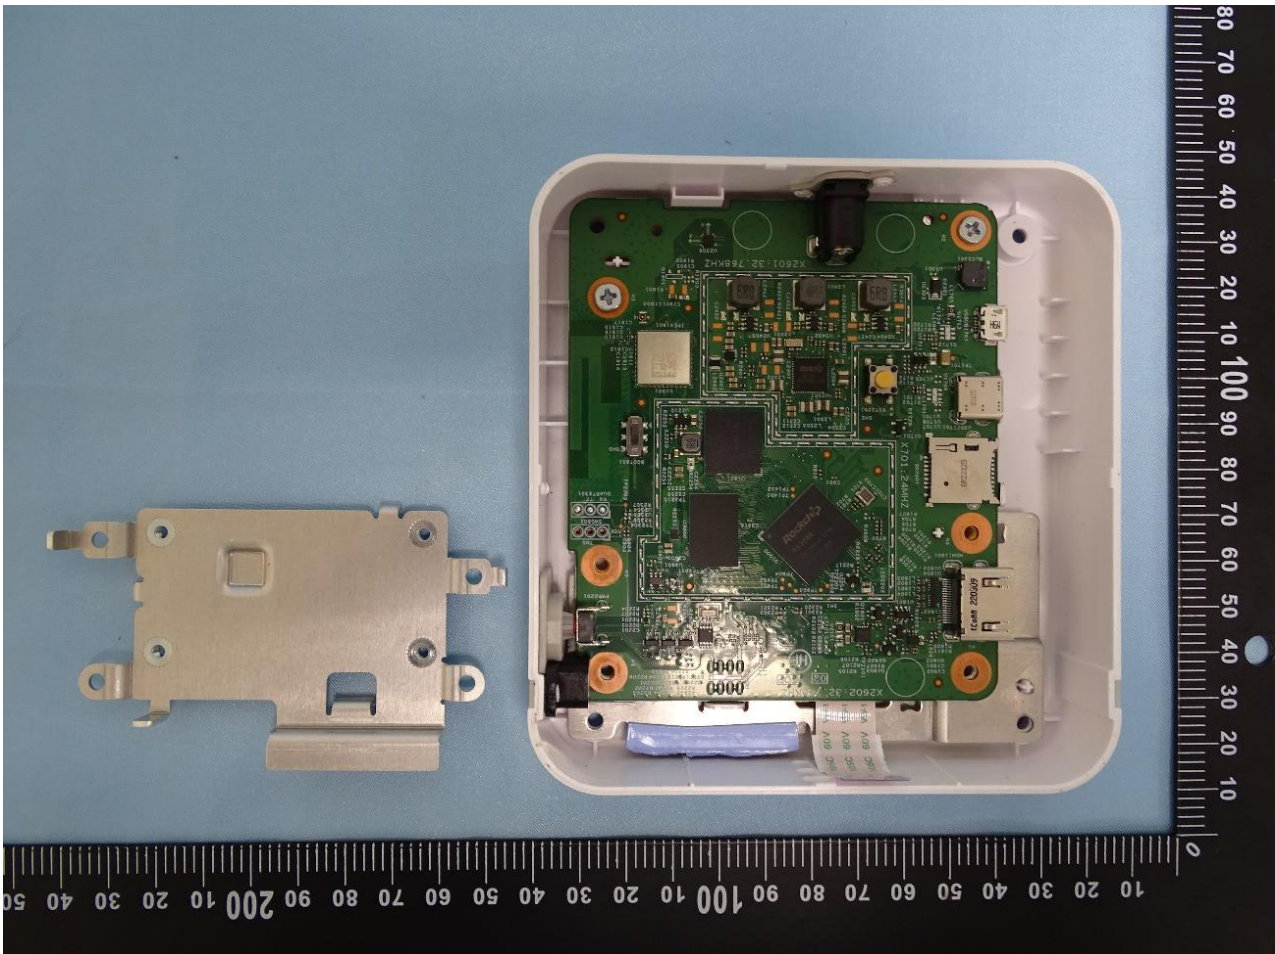

### 3. Internal Photograph of EUT

Brand Name: BestShape / Model Name: BS02WF

WLAN Antenna

60GHz Antenna

—THE END—