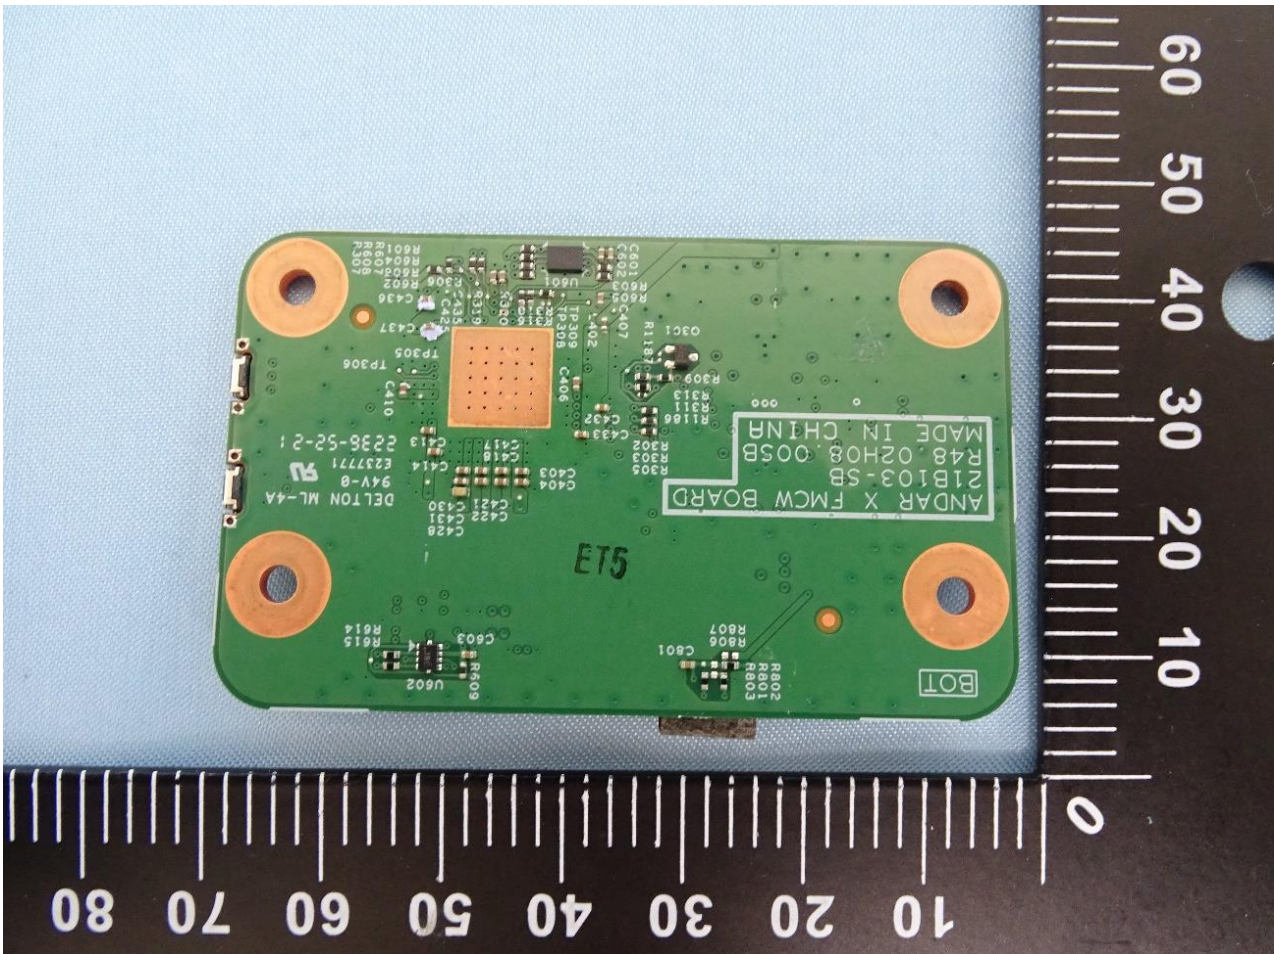

### 3. Internal Photograph of EUT

Brand Name: BestShape / Model Name: BS02WF

WLAN Antenna

60GHz Antenna

—THE END—