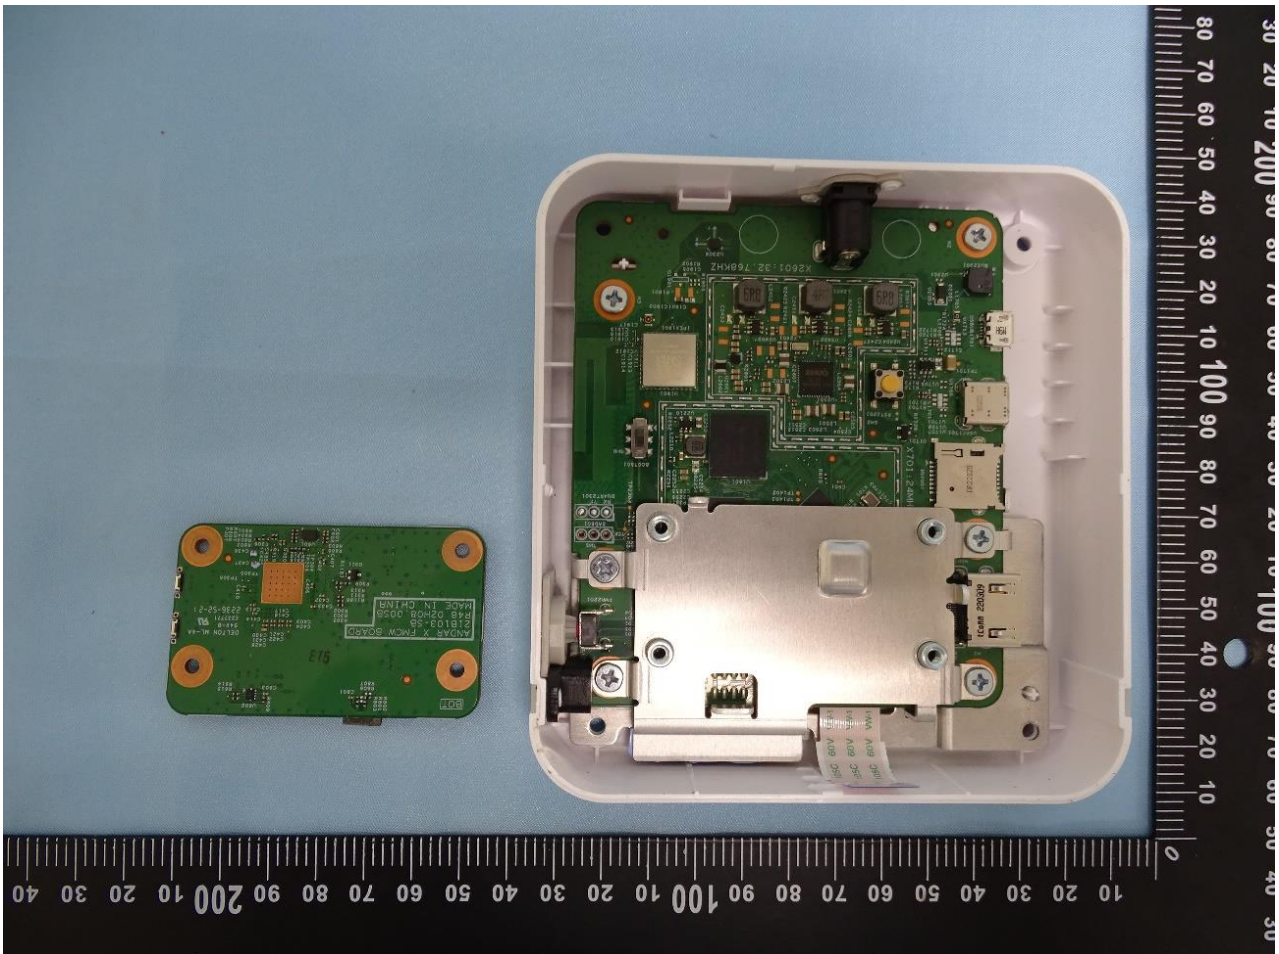

### 3. Internal Photograph of EUT

Brand Name: BestShape / Model Name: BS02WF

WLAN Antenna

60GHz Antenna

—THE END—