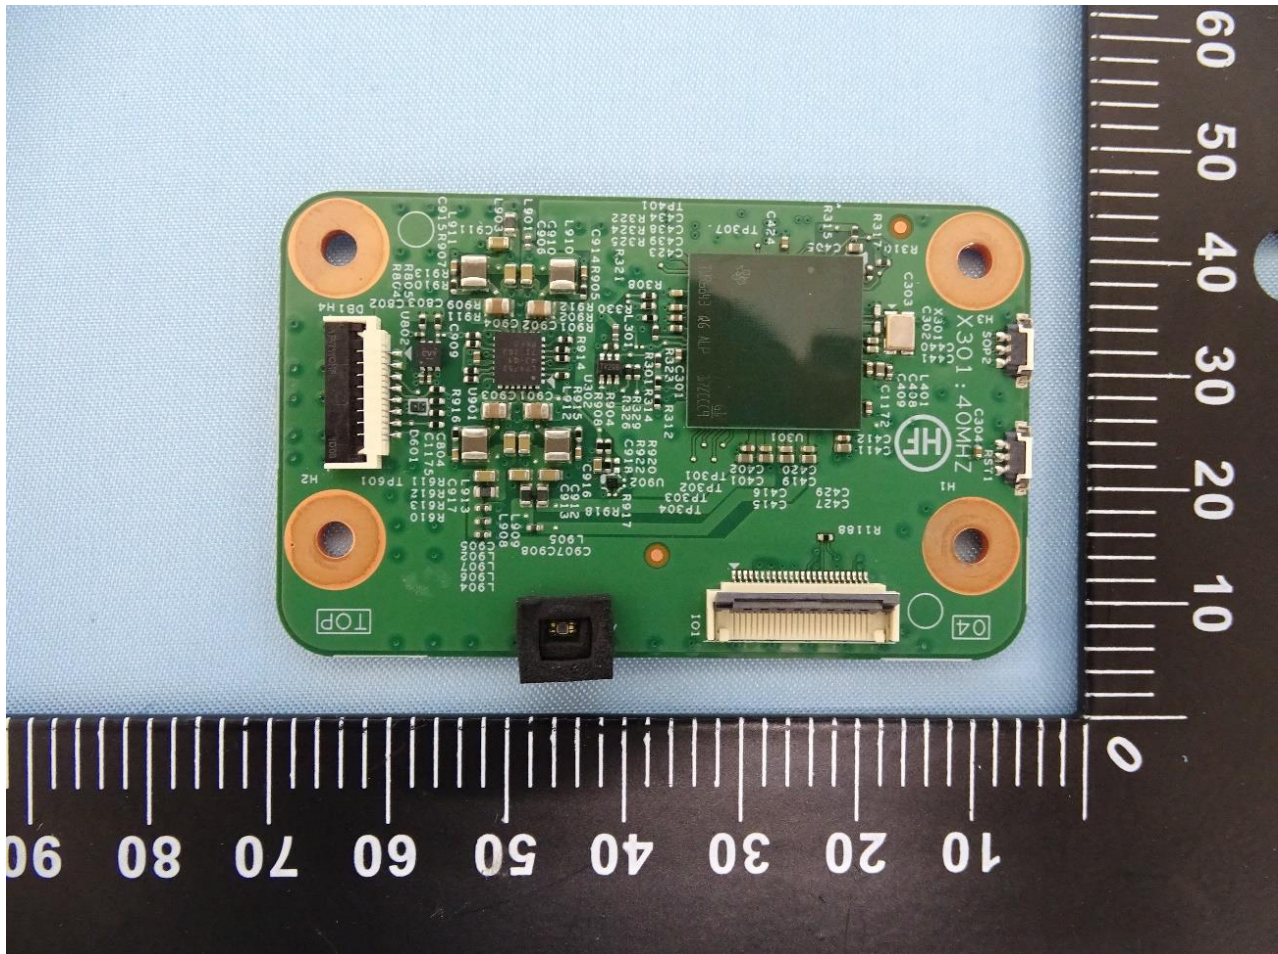

### 3. Internal Photograph of EUT

Brand Name: BestShape / Model Name: BS02WF

WLAN Antenna

60GHz Antenna

—THE END—