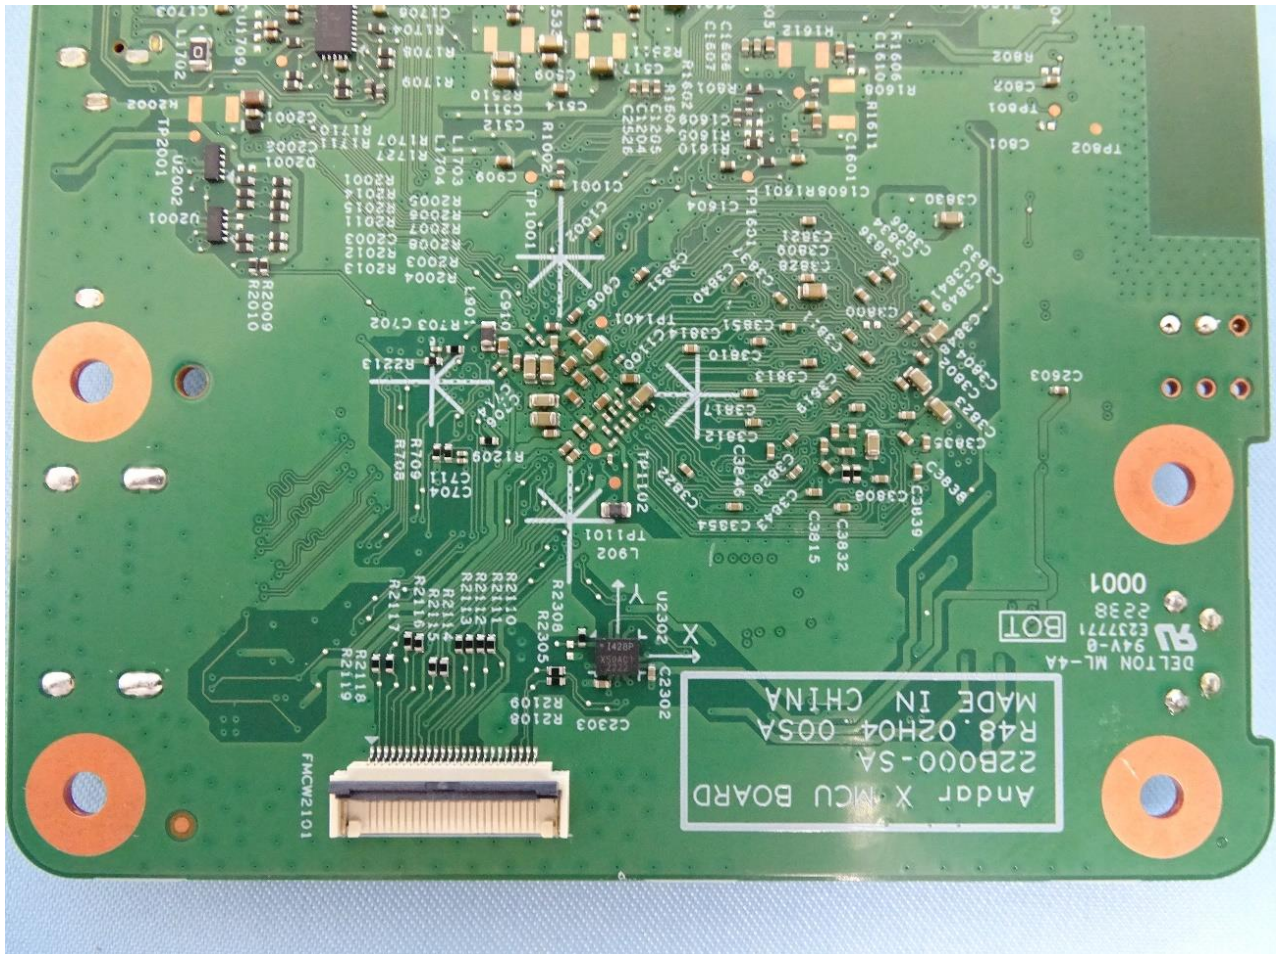

### 3. Internal Photograph of EUT

Brand Name: BestShape / Model Name: BS02WF

WLAN Antenna

60GHz Antenna

—THE END—