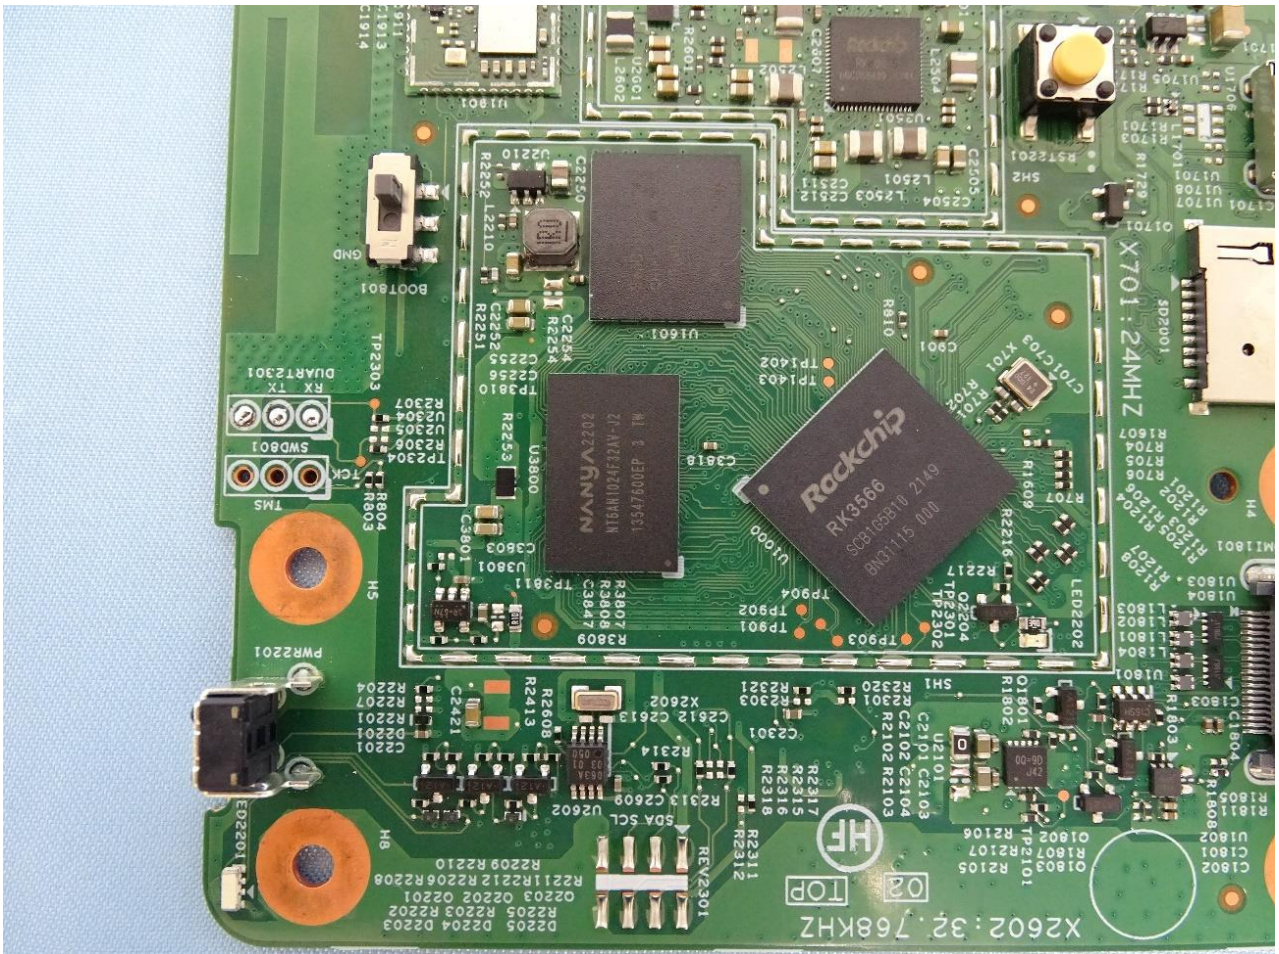

### 3. Internal Photograph of EUT

Brand Name: BestShape / Model Name: BS02WF

WLAN Antenna

60GHz Antenna

—THE END—