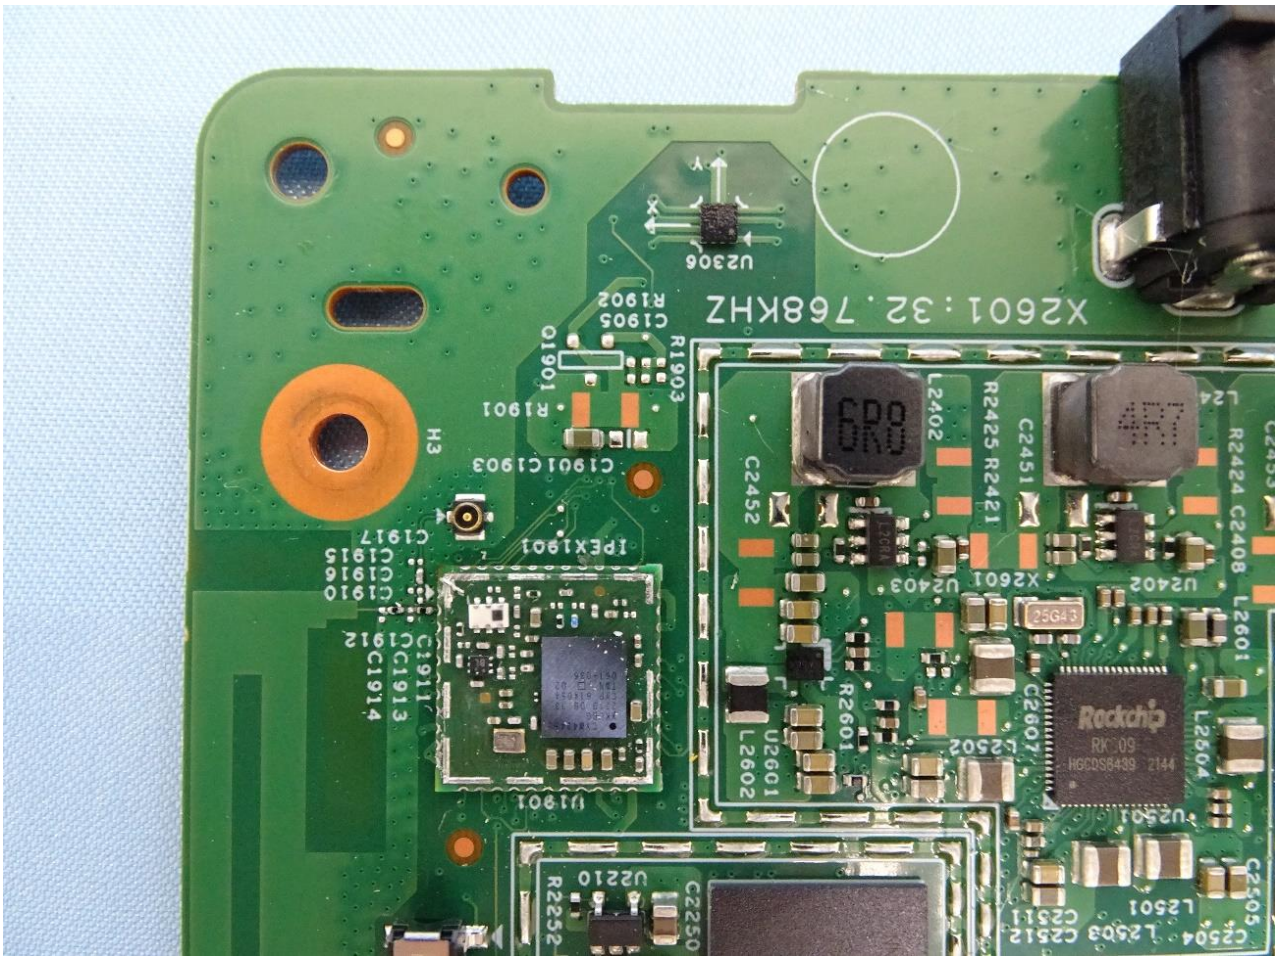

### 3. Internal Photograph of EUT

Brand Name: BestShape / Model Name: BS02WF

WLAN Antenna

60GHz Antenna

—THE END—