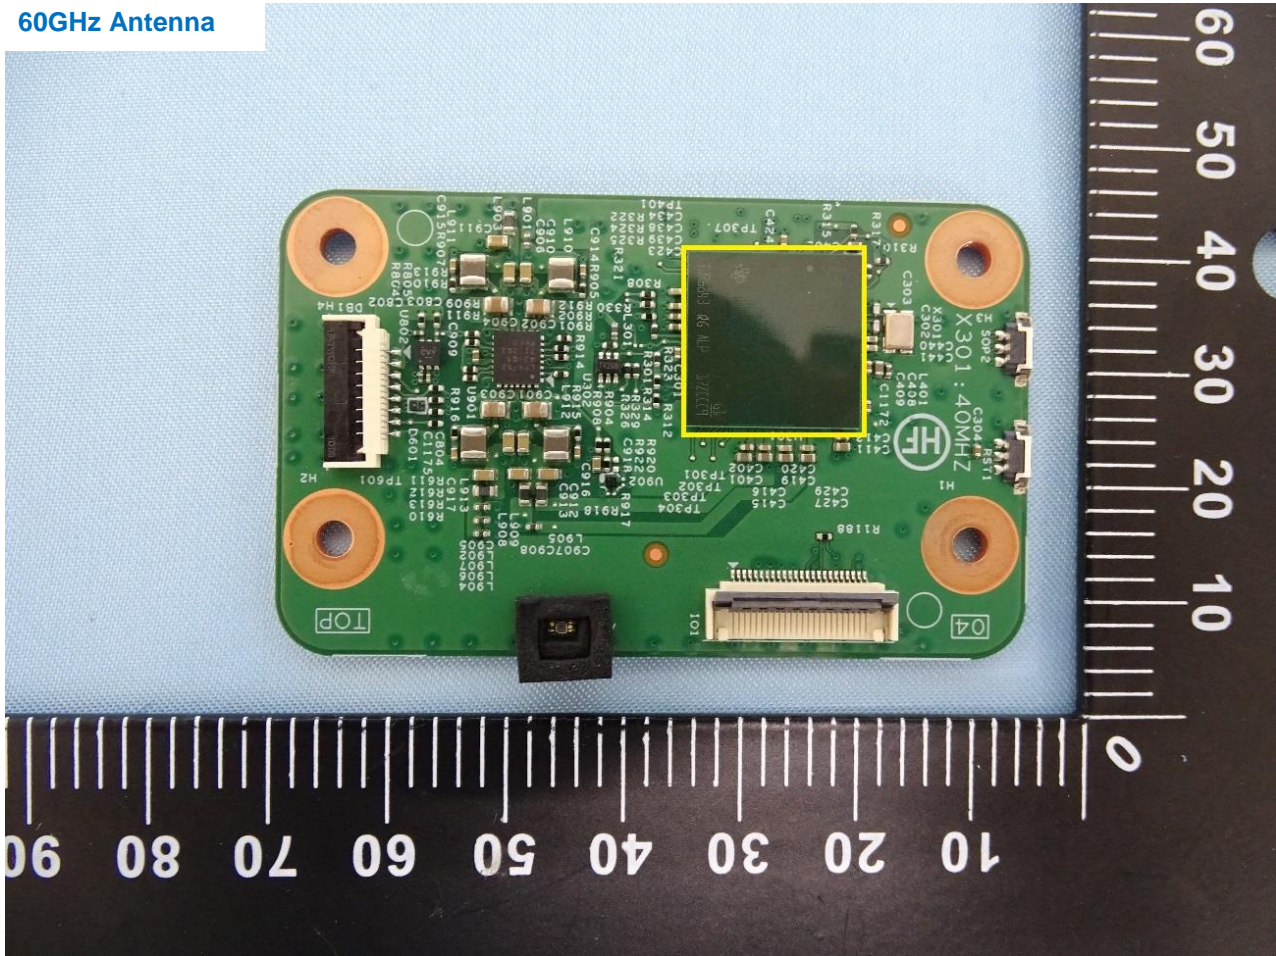

### 3. Internal Photograph of EUT

Brand Name: BestShape / Model Name: BS02WF

WLAN Antenna

60GHz Antenna

—THE END—