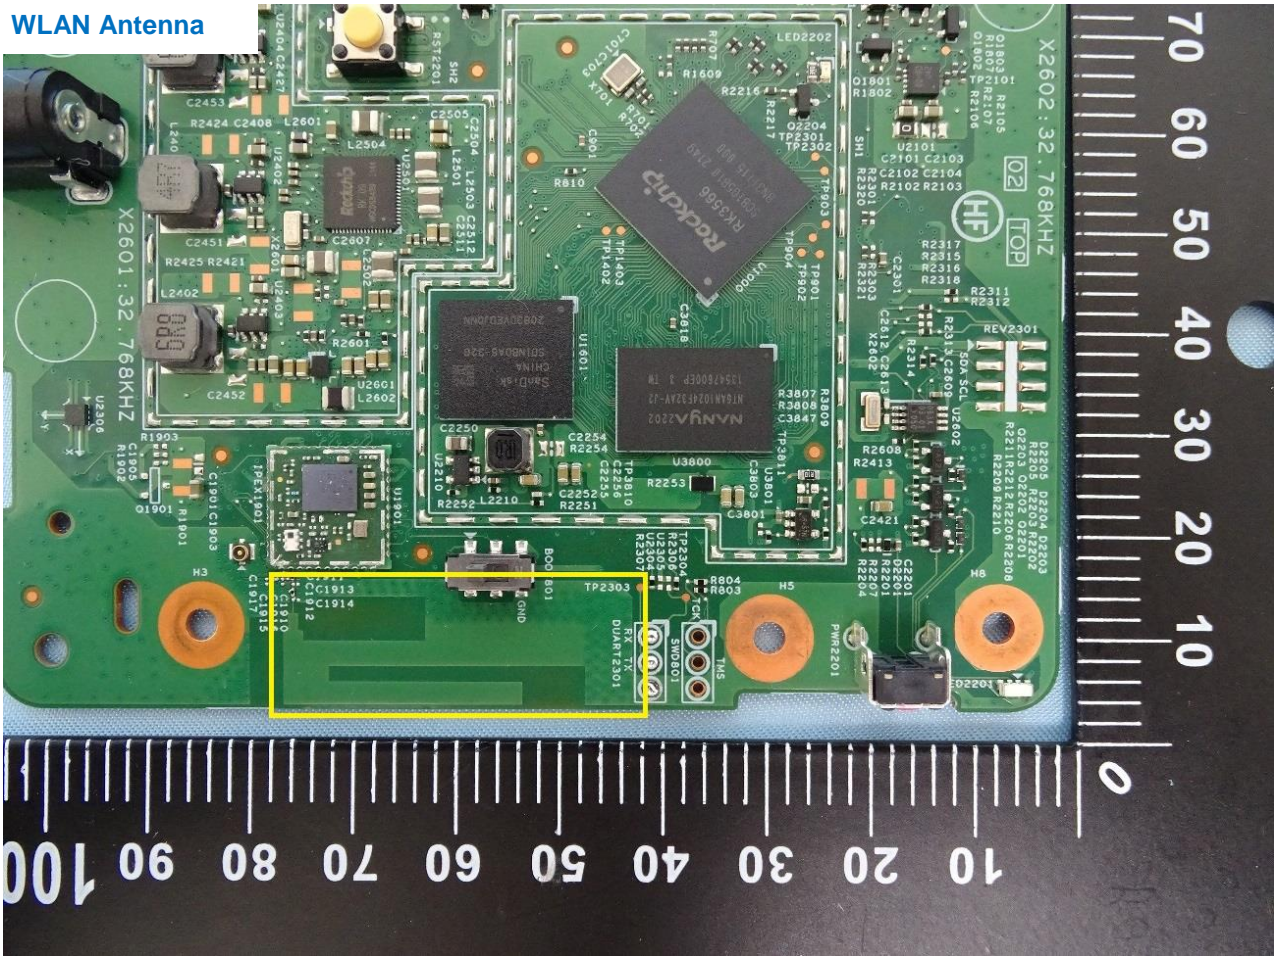

### 3. Internal Photograph of EUT

Brand Name: BestShape / Model Name: BS02WF

WLAN Antenna

60GHz Antenna

—THE END—