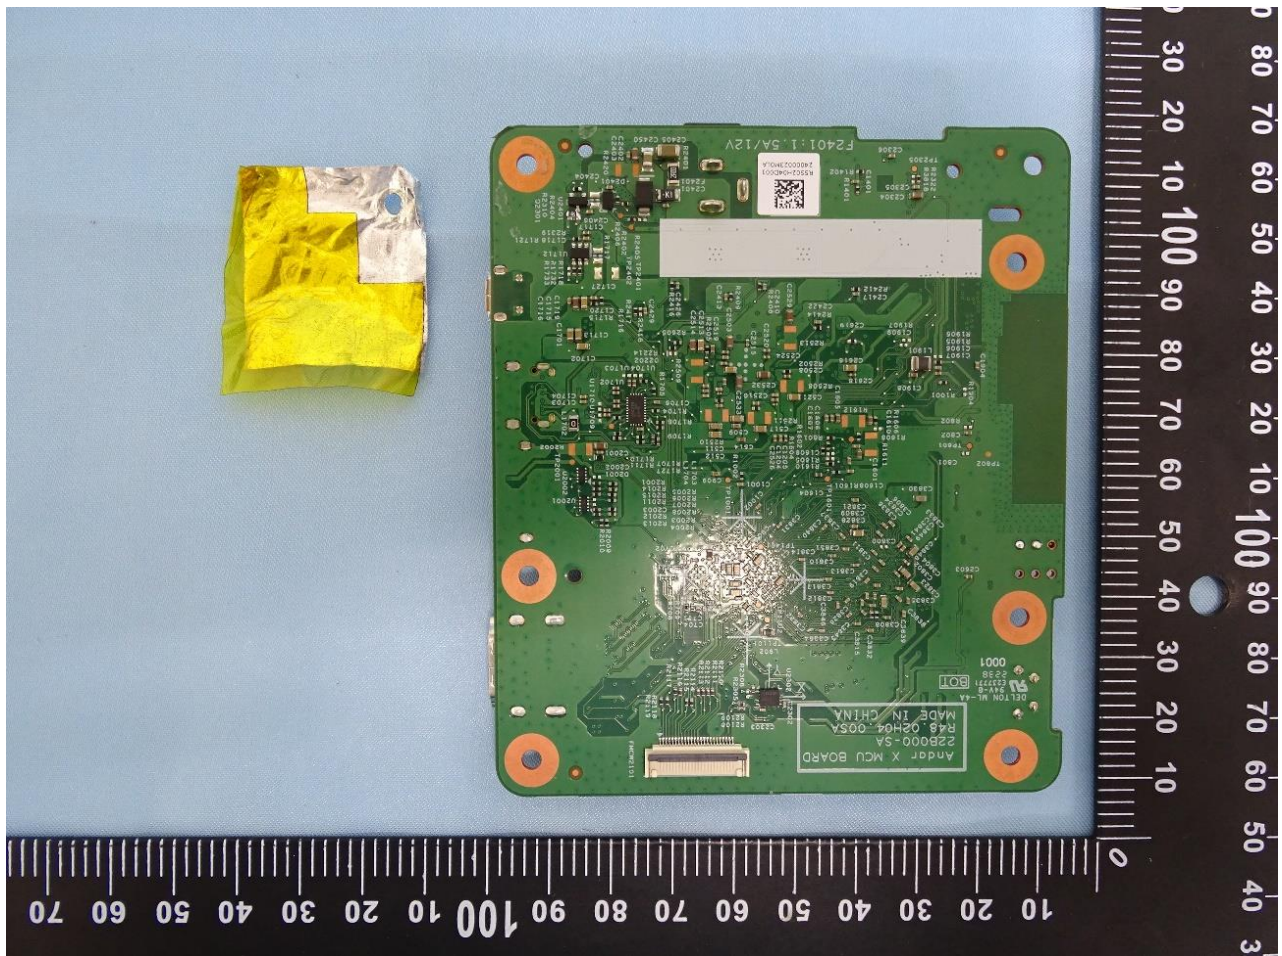

### 3. Internal Photograph of EUT

Brand Name: BestShape / Model Name: BS02WF

WLAN Antenna

60GHz Antenna

—THE END—