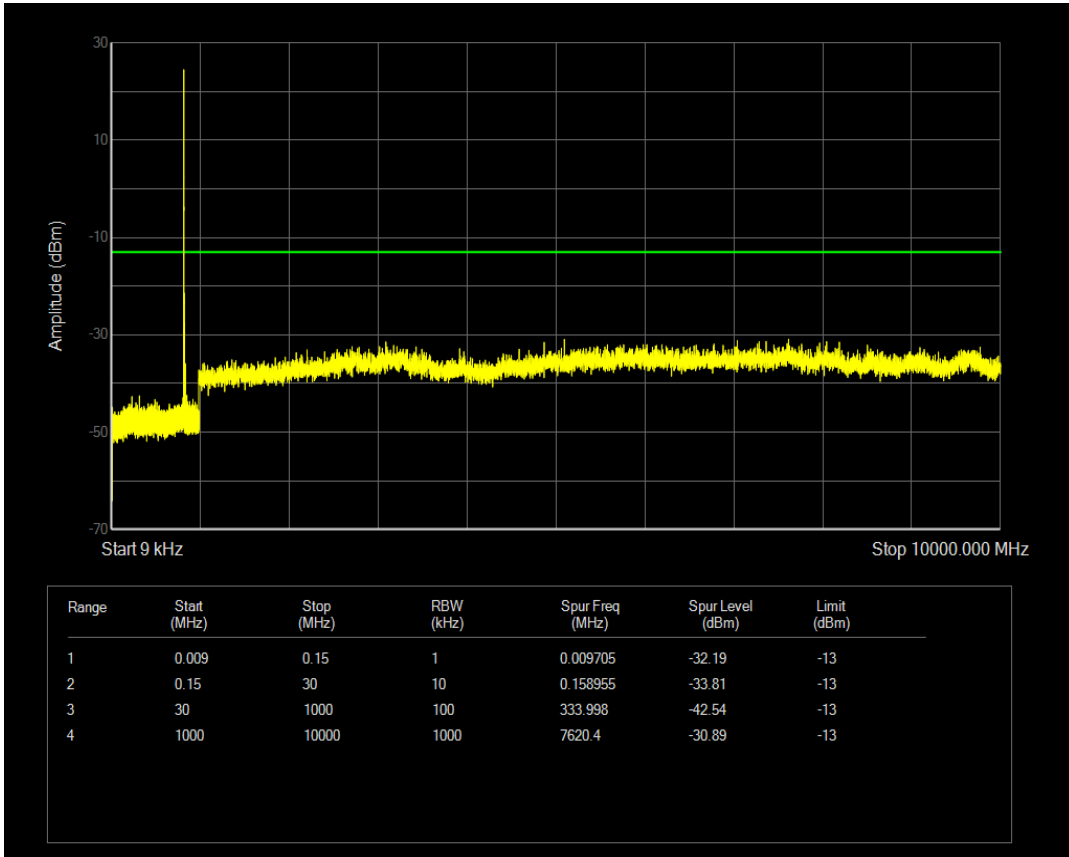

Band5 QAM16 BW=5MHz Channel=20625 RB Size=25 Position=#0

Band5 QAM16 BW=5MHz Channel=20625 RB Size=1 Position=#0

Band5 QPSK BW=10MHz Channel=20450 RB Size=1 Position=#0

Band5 QAM16 BW=10MHz Channel=20450 RB Size=1 Position=#0

Band5 QPSK BW=10MHz Channel=20450 RB Size=50 Position=#0

Band5 QAM16 BW=10MHz Channel=20450 RB Size=50 Position=#0

Band5 QPSK BW=10MHz Channel=20525 RB Size=1 Position=#0

Band5 QPSK BW=10MHz Channel=20525 RB Size=50 Position=#0

Band5 QAM16 BW=10MHz Channel=20525 RB Size=50 Position=#0

Band5 QAM16 BW=10MHz Channel=20525 RB Size=1 Position=#0

Band5 QPSK BW=10MHz Channel=20600 RB Size=1 Position=#0

Band5 QPSK BW=10MHz Channel=20600 RB Size=50 Position=#0