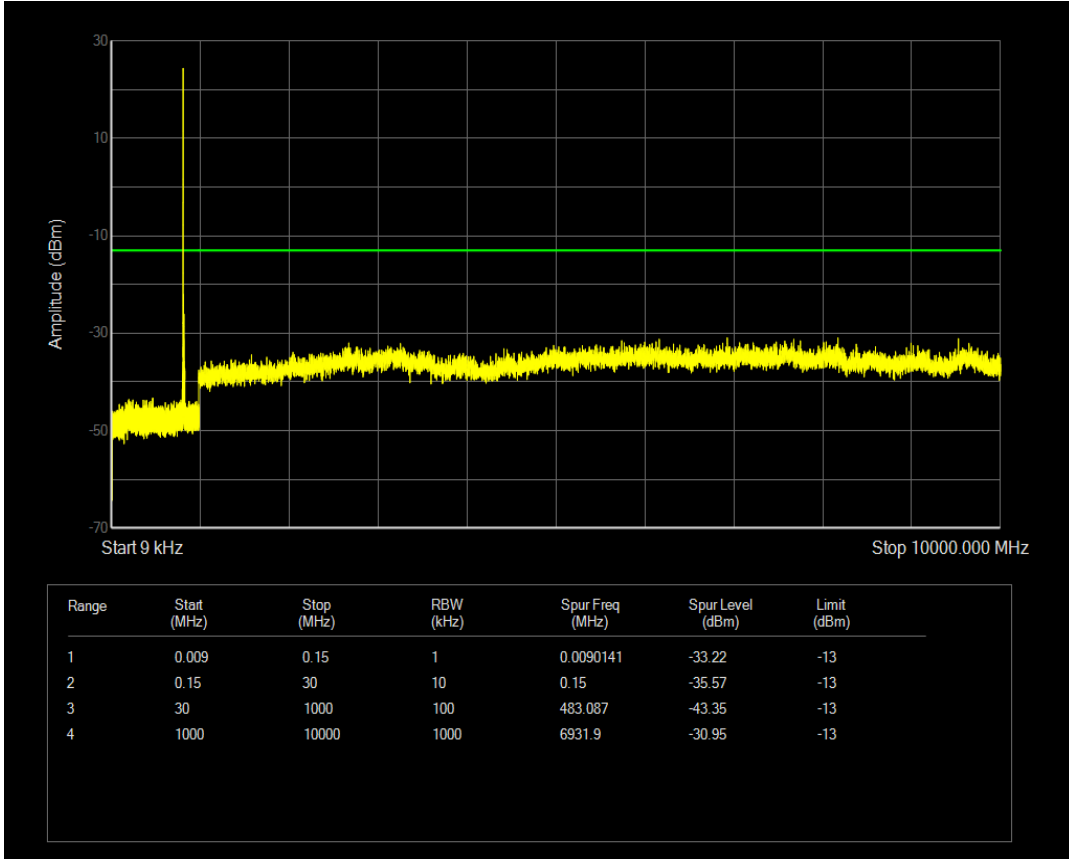

Band5 QAM16 BW=5MHz Channel=20625 RB Size=25 Position=#0

Band5 QAM16 BW=5MHz Channel=20625 RB Size=1 Position=#0

Band5 QPSK BW=10MHz Channel=20450 RB Size=1 Position=#0

Band5 QAM16 BW=10MHz Channel=20450 RB Size=1 Position=#0

Band5 QPSK BW=10MHz Channel=20450 RB Size=50 Position=#0

Band5 QAM16 BW=10MHz Channel=20450 RB Size=50 Position=#0

Band5 QPSK BW=10MHz Channel=20525 RB Size=1 Position=#0

Band5 QPSK BW=10MHz Channel=20525 RB Size=50 Position=#0

Band5 QAM16 BW=10MHz Channel=20525 RB Size=50 Position=#0

Band5 QAM16 BW=10MHz Channel=20525 RB Size=1 Position=#0

Band5 QPSK BW=10MHz Channel=20600 RB Size=1 Position=#0

Band5 QPSK BW=10MHz Channel=20600 RB Size=50 Position=#0