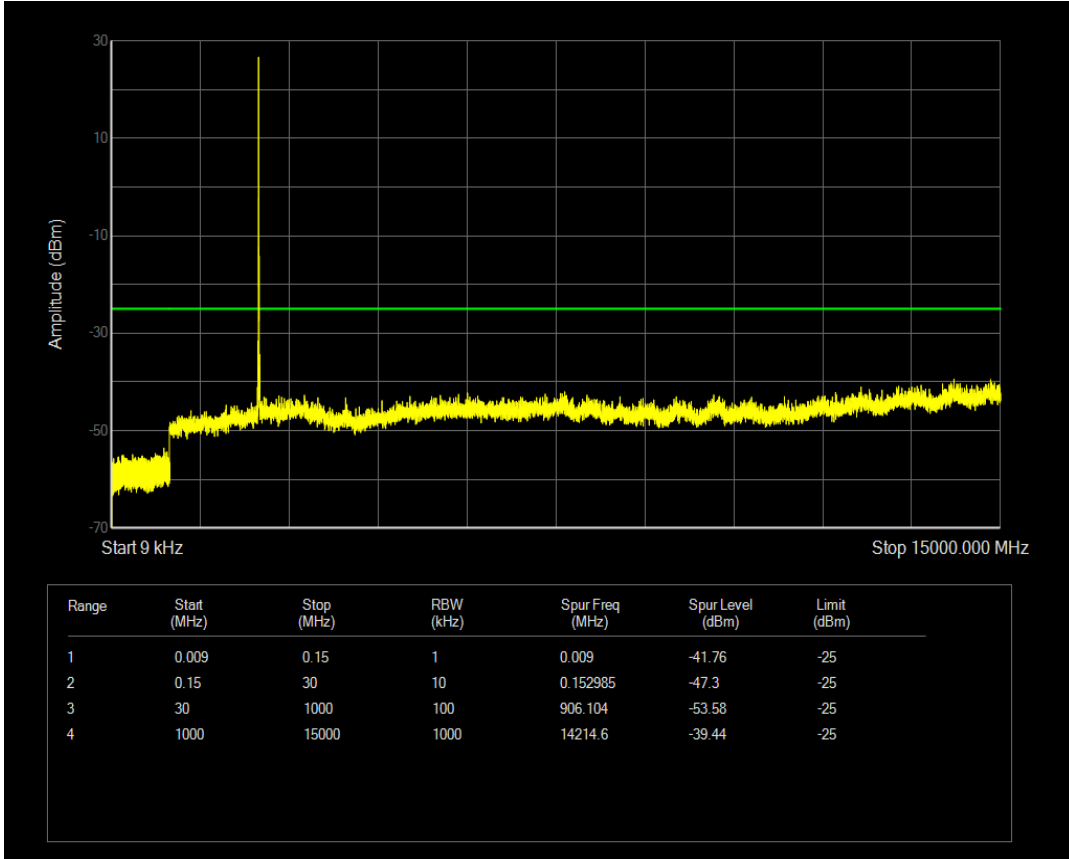

Band7 QPSK BW=10MHz Channel=20800 RB Size=1 Position=#0

Band7 QAM16 BW=5MHz Channel=21425 RB Size=25 Position=#0