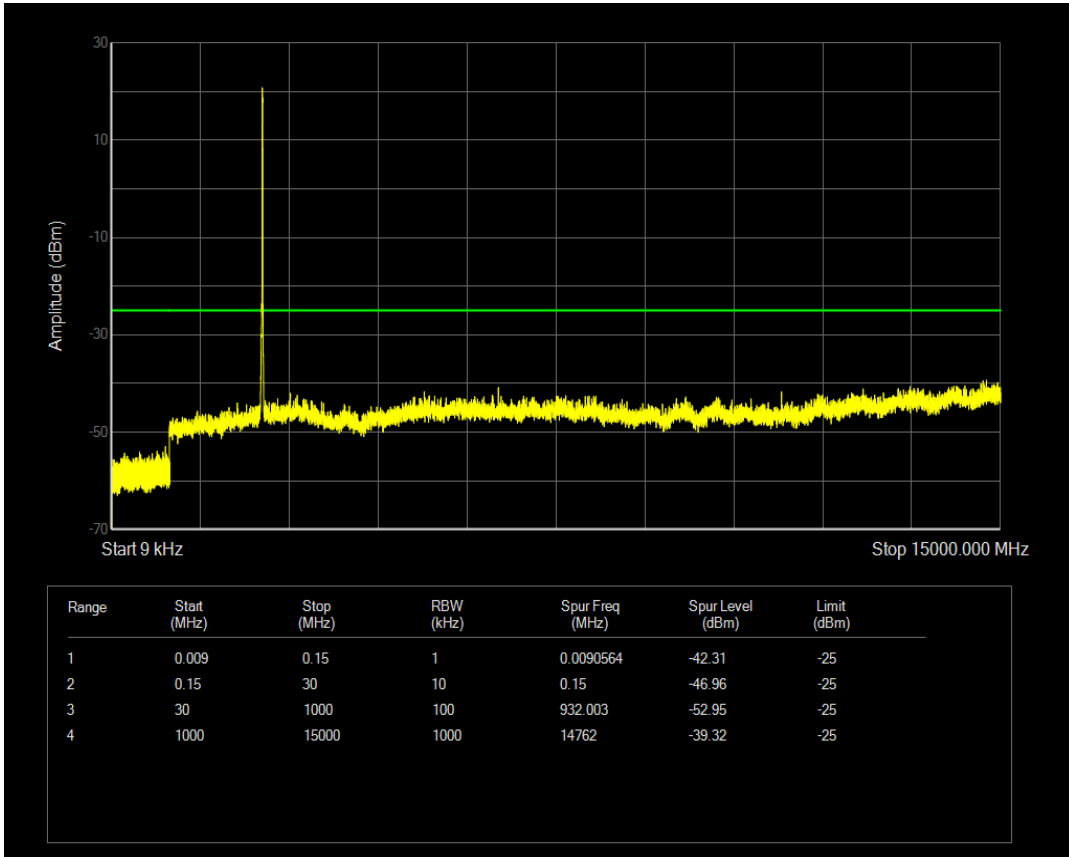

Band7 QAM16 BW=10MHz Channel=21400 RB Size=50 Position=#0

Band7 QAM16 BW=10MHz Channel=21400 RB Size=1 Position=#0