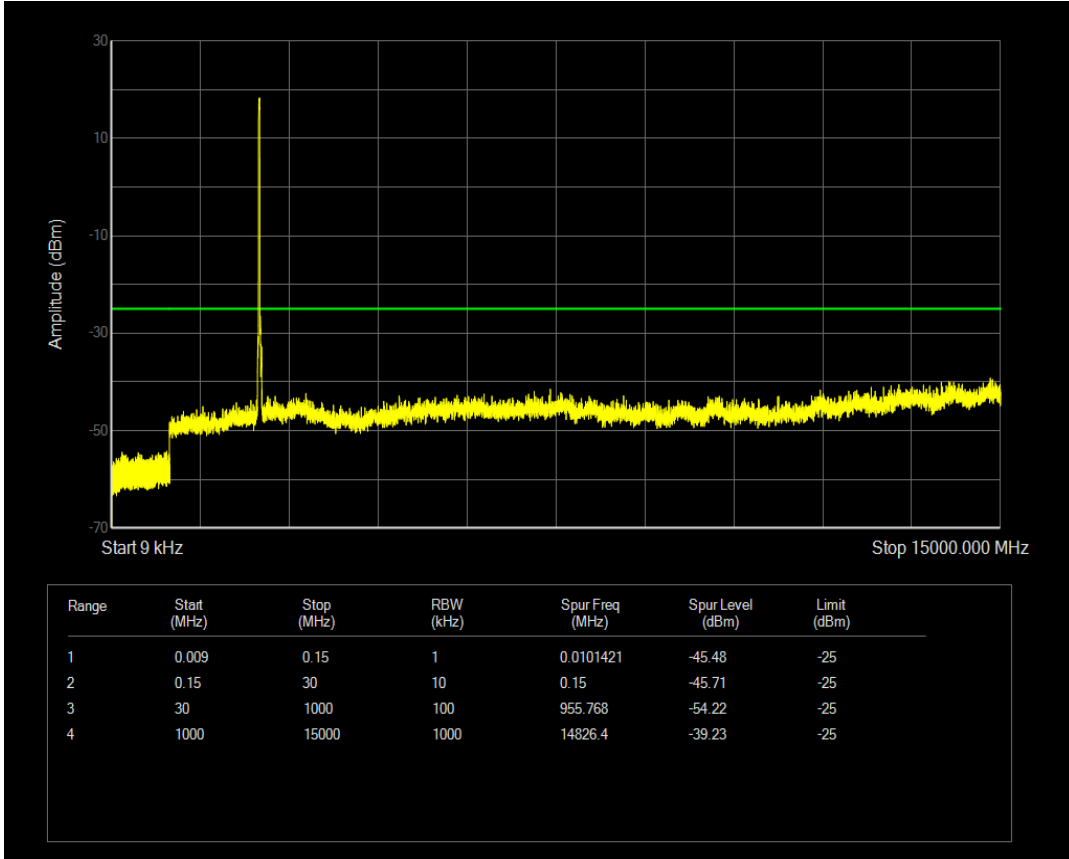

Band7 QAM16 BW=15MHz Channel=21375 RB Size=1 Position=#0

Band7 QPSK BW=20MHz Channel=20850 RB Size=1 Position=#0

Band7 QAM16 BW=15MHz Channel=21375 RB Size=75 Position=#0

Band7 QPSK BW=20MHz Channel=20850 RB Size=100 Position=#0

Band7 QAM16 BW=20MHz Channel=20850 RB Size=100 Position=#0

Band7 QAM16 BW=20MHz Channel=20850 RB Size=1 Position=#0

Band7 QPSK BW=20MHz Channel=21100 RB Size=1 Position=#0

Band7 QPSK BW=20MHz Channel=21100 RB Size=100 Position=#0