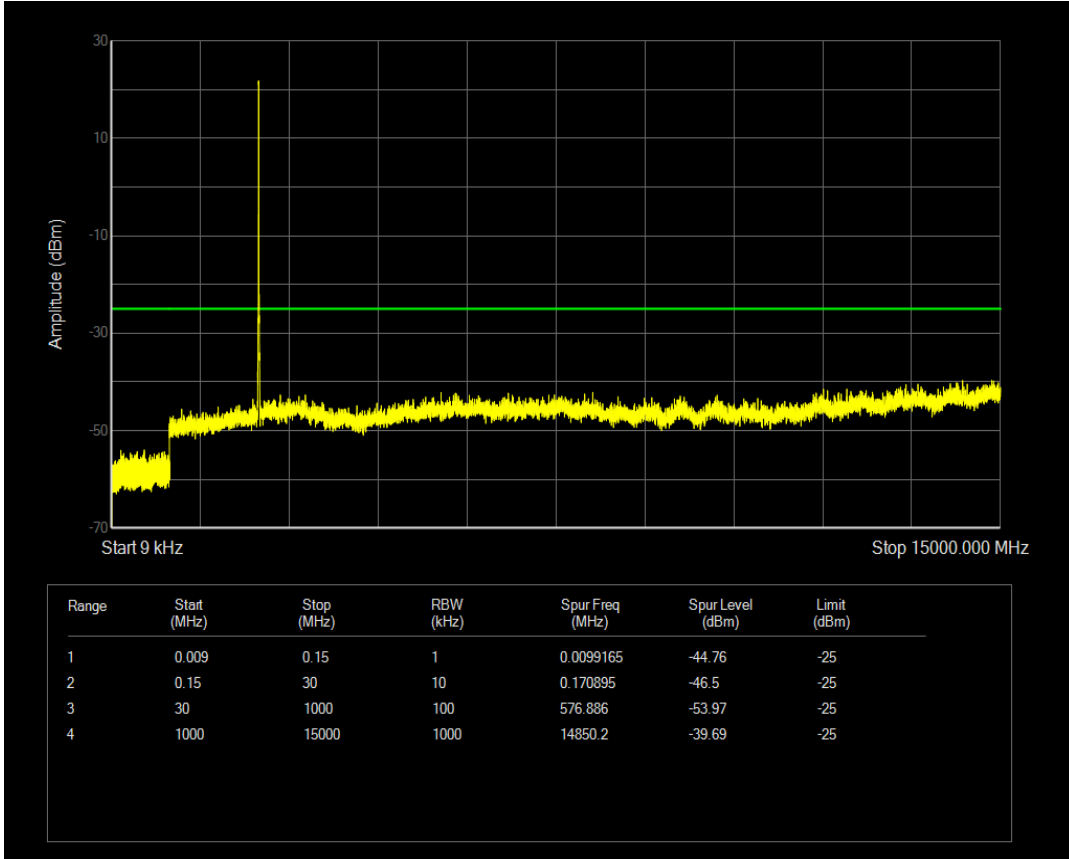

Band5 QAM16 BW=10MHz Channel=20525 RB Size=50 Position=#0

Band5 QAM16 BW=10MHz Channel=20525 RB Size=1 Position=#0

Band5 QPSK BW=10MHz Channel=20600 RB Size=1 Position=#0

Band5 QPSK BW=10MHz Channel=20600 RB Size=50 Position=#0

Band5 QAM16 BW=10MHz Channel=20600 RB Size=1 Position=#0

Band5 QAM16 BW=10MHz Channel=20600 RB Size=50 Position=#0

Band7 QPSK BW=5MHz Channel=20775 RB Size=1 Position=#0

Band7 QPSK BW=5MHz Channel=20775 RB Size=25 Position=#0