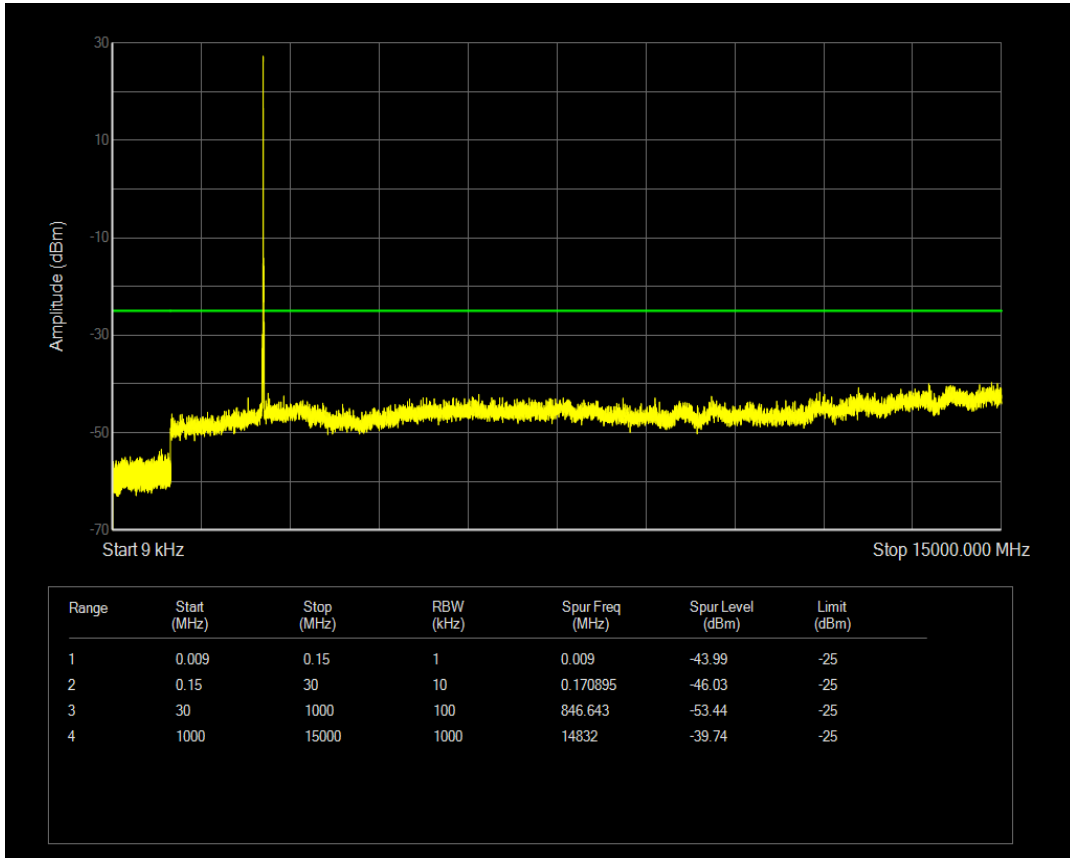

Band7 QAM16 BW=10MHz Channel=20800 RB Size=1 Position=#0

Band7 QAM16 BW=10MHz Channel=20800 RB Size=50 Position=#0

Band7 QPSK BW=10MHz Channel=21100 RB Size=1 Position=#0

Band7 QPSK BW=10MHz Channel=21100 RB Size=50 Position=#0

Band7 QAM16 BW=10MHz Channel=21100 RB Size=1 Position=#0

Band7 QPSK BW=10MHz Channel=21400 RB Size=1 Position=#0

Band7 QAM16 BW=10MHz Channel=21100 RB Size=50 Position=#0

Band7 QPSK BW=10MHz Channel=21400 RB Size=50 Position=#0