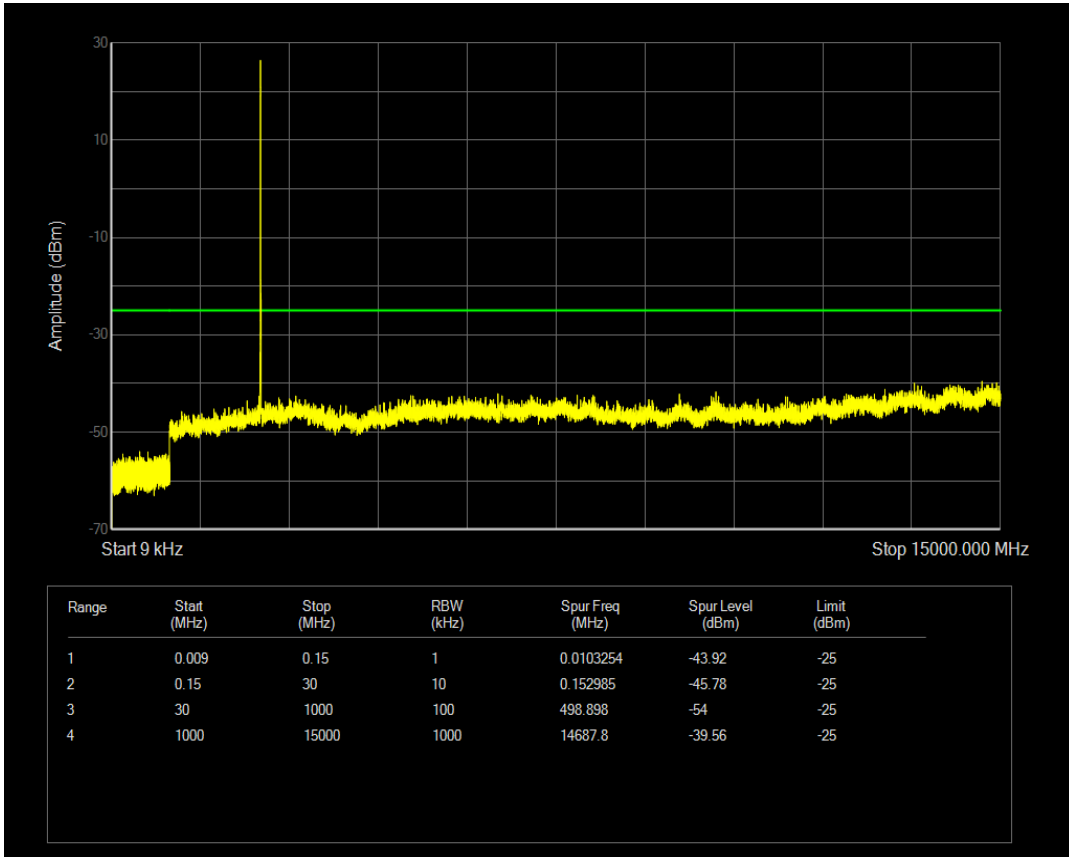

Band5 QAM16 BW=10MHz Channel=20600 RB Size=1 Position=#0

Band5 QAM16 BW=10MHz Channel=20600 RB Size=50 Position=#0

Band7 QPSK BW=5MHz Channel=20775 RB Size=1 Position=#0

Band7 QPSK BW=5MHz Channel=20775 RB Size=25 Position=#0

Band7 QAM16 BW=5MHz Channel=20775 RB Size=1 Position=#0

Band7 QAM16 BW=5MHz Channel=20775 RB Size=25 Position=#0

Band7 QPSK BW=5MHz Channel=21100 RB Size=25 Position=#0

Band7 QPSK BW=5MHz Channel=21100 RB Size=1 Position=#0

Band7 QAM16 BW=5MHz Channel=21100 RB Size=1 Position=#0

Band7 QAM16 BW=5MHz Channel=21100 RB Size=25 Position=#0

Band7 QPSK BW=5MHz Channel=21425 RB Size=1 Position=#0

Band7 QPSK BW=5MHz Channel=21425 RB Size=25 Position=#0