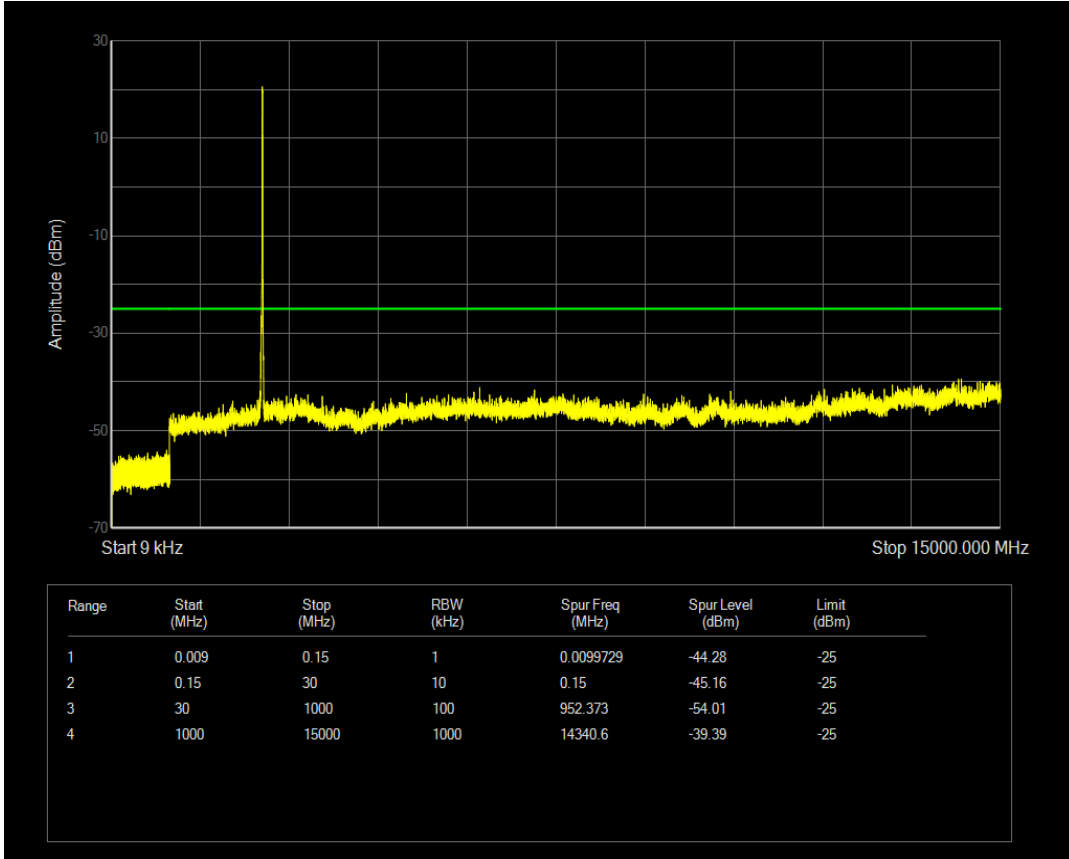

Band7 QAM16 BW=10MHz Channel=21100 RB Size=1 Position=#0

Band7 QPSK BW=10MHz Channel=21400 RB Size=1 Position=#0

Band7 QAM16 BW=10MHz Channel=21100 RB Size=50 Position=#0

Band7 QPSK BW=10MHz Channel=21400 RB Size=50 Position=#0