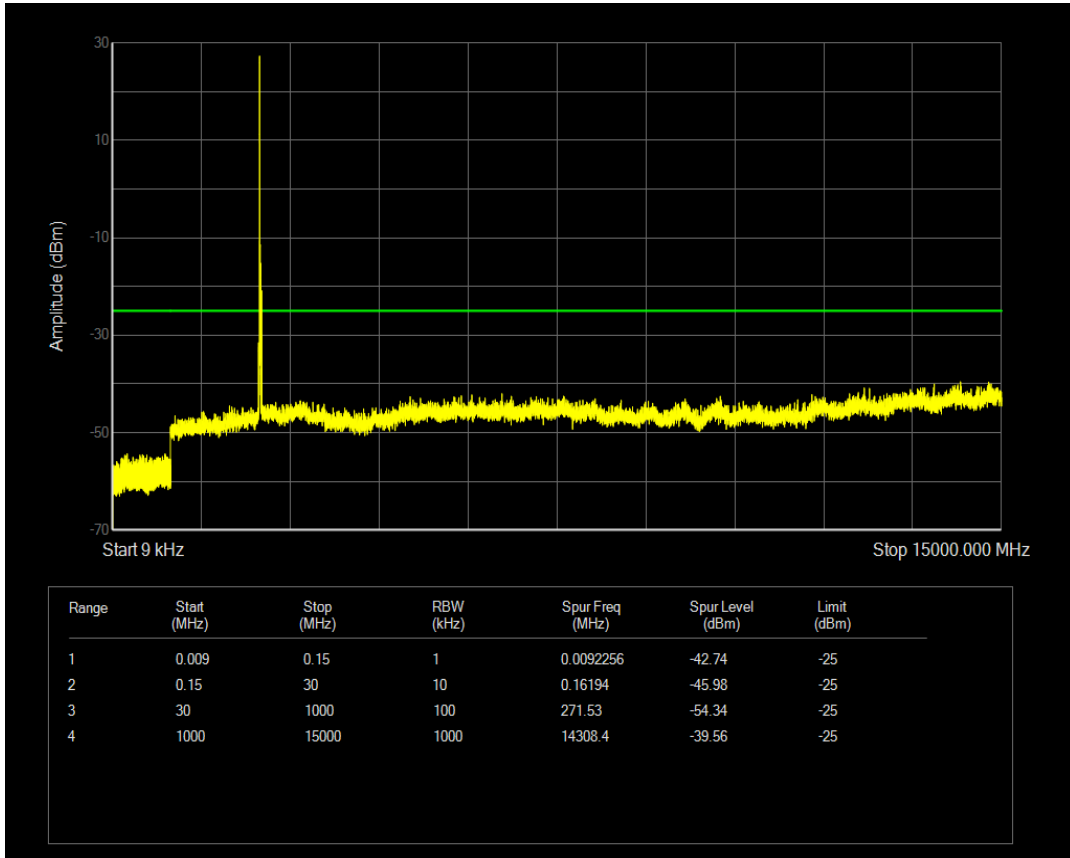

Band7 QAM16 BW=15MHz Channel=21375 RB Size=1 Position=#0

Band7 QPSK BW=20MHz Channel=20850 RB Size=1 Position=#0

Band7 QAM16 BW=15MHz Channel=21375 RB Size=75 Position=#0

Band7 QPSK BW=20MHz Channel=20850 RB Size=100 Position=#0

Band7 QAM16 BW=20MHz Channel=20850 RB Size=100 Position=#0

Band7 QAM16 BW=20MHz Channel=20850 RB Size=1 Position=#0

Band7 QPSK BW=20MHz Channel=21100 RB Size=1 Position=#0

Band7 QPSK BW=20MHz Channel=21100 RB Size=100 Position=#0