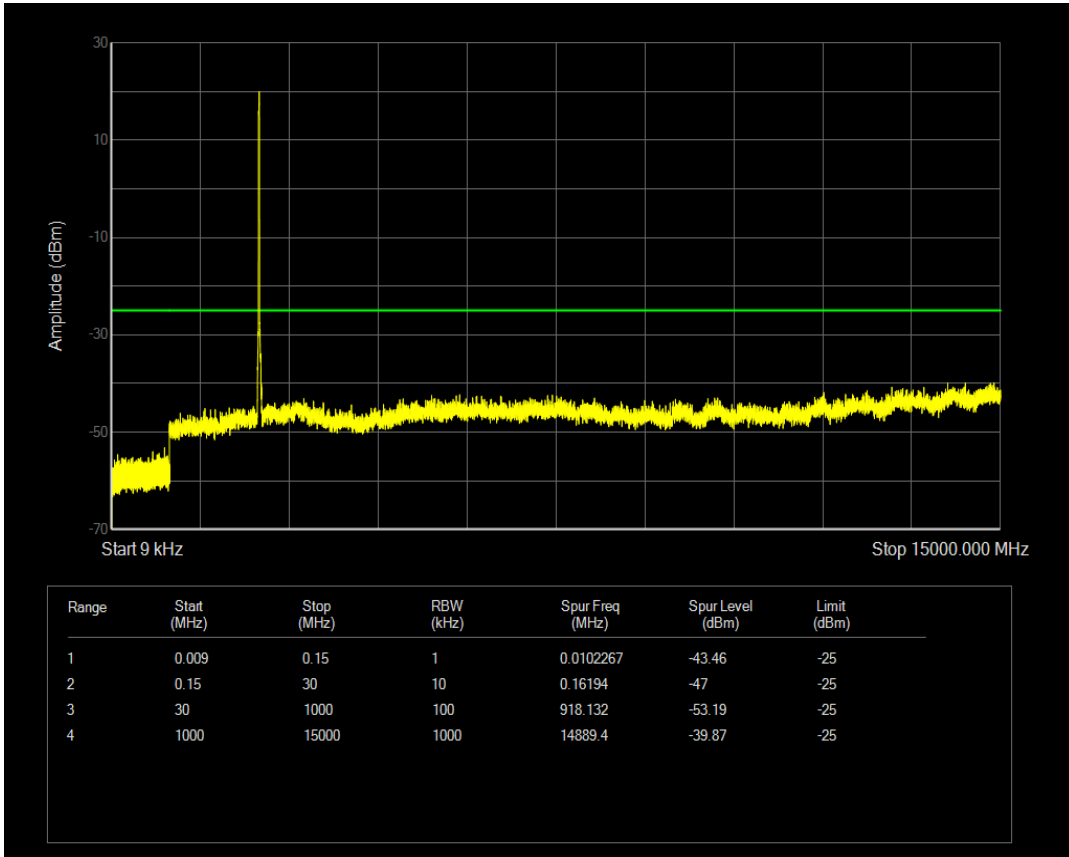

Band7 QAM16 BW=15MHz Channel=20825 RB Size=75 Position=#0

Band7 QPSK BW=15MHz Channel=21100 RB Size=75 Position=#0