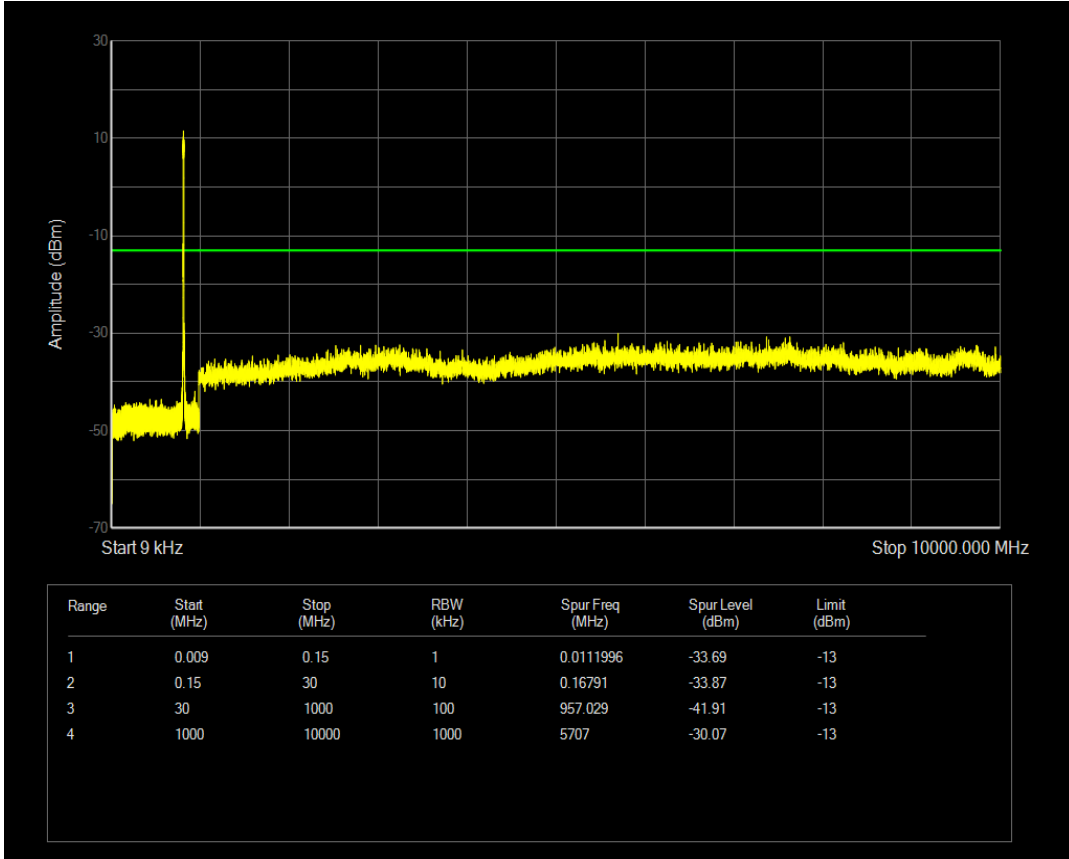

Band5 QAM16 BW=5MHz Channel=20625 RB Size=25 Position=#0

Band5 QAM16 BW=5MHz Channel=20625 RB Size=1 Position=#0

Band5 QPSK BW=10MHz Channel=20450 RB Size=1 Position=#0

Band5 QAM16 BW=10MHz Channel=20450 RB Size=1 Position=#0

Band5 QPSK BW=10MHz Channel=20450 RB Size=50 Position=#0

Band5 QAM16 BW=10MHz Channel=20450 RB Size=50 Position=#0

Band5 QPSK BW=10MHz Channel=20525 RB Size=1 Position=#0

Band5 QPSK BW=10MHz Channel=20525 RB Size=50 Position=#0

Band5 QAM16 BW=10MHz Channel=20525 RB Size=50 Position=#0

Band5 QAM16 BW=10MHz Channel=20525 RB Size=1 Position=#0

Band5 QPSK BW=10MHz Channel=20600 RB Size=1 Position=#0

Band5 QPSK BW=10MHz Channel=20600 RB Size=50 Position=#0