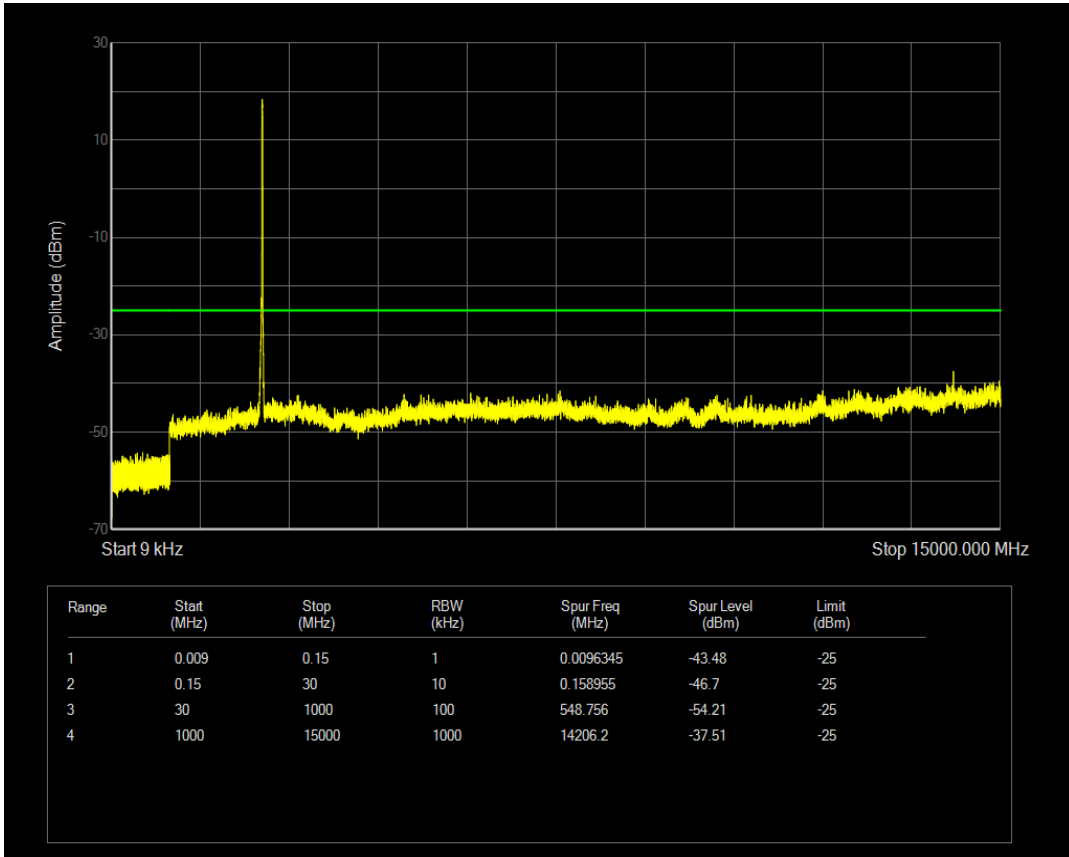

Band7 QAM16 BW=15MHz Channel=21100 RB Size=75 Position=#0

Band7 QAM16 BW=15MHz Channel=21100 RB Size=1 Position=#0

Band7 QPSK BW=15MHz Channel=21375 RB Size=1 Position=#0

Band7 QPSK BW=15MHz Channel=21375 RB Size=75 Position=#0

Band7 QAM16 BW=15MHz Channel=21375 RB Size=1 Position=#0

Band7 QPSK BW=20MHz Channel=20850 RB Size=1 Position=#0

Band7 QAM16 BW=15MHz Channel=21375 RB Size=75 Position=#0

Band7 QPSK BW=20MHz Channel=20850 RB Size=100 Position=#0