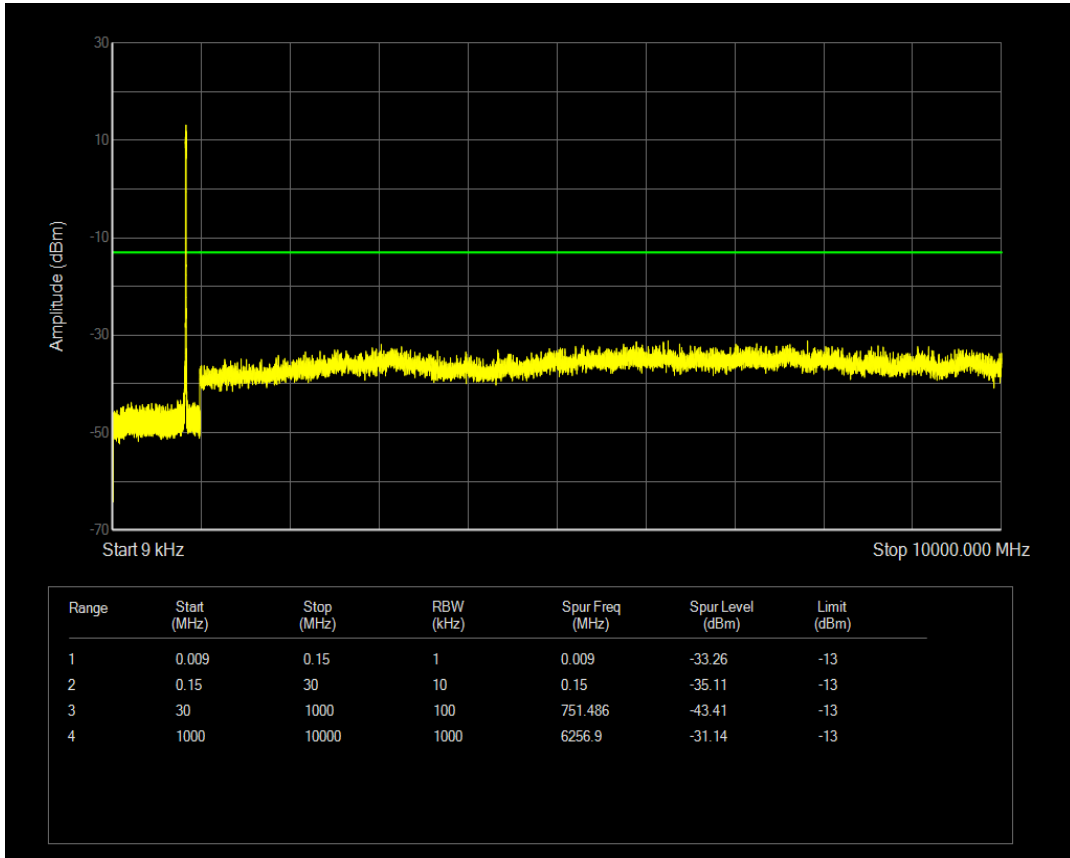

Band5 QPSK BW=10MHz Channel=20450 RB Size=50 Position=#0

Band5 QAM16 BW=10MHz Channel=20450 RB Size=50 Position=#0

Band5 QPSK BW=10MHz Channel=20525 RB Size=1 Position=#0

Band5 QPSK BW=10MHz Channel=20525 RB Size=50 Position=#0

Band5 QAM16 BW=10MHz Channel=20525 RB Size=50 Position=#0

Band5 QAM16 BW=10MHz Channel=20525 RB Size=1 Position=#0

Band5 QPSK BW=10MHz Channel=20600 RB Size=1 Position=#0

Band5 QPSK BW=10MHz Channel=20600 RB Size=50 Position=#0

Band5 QAM16 BW=10MHz Channel=20600 RB Size=1 Position=#0

Band5 QAM16 BW=10MHz Channel=20600 RB Size=50 Position=#0

Band7 QPSK BW=5MHz Channel=20775 RB Size=1 Position=#0

Band7 QPSK BW=5MHz Channel=20775 RB Size=25 Position=#0