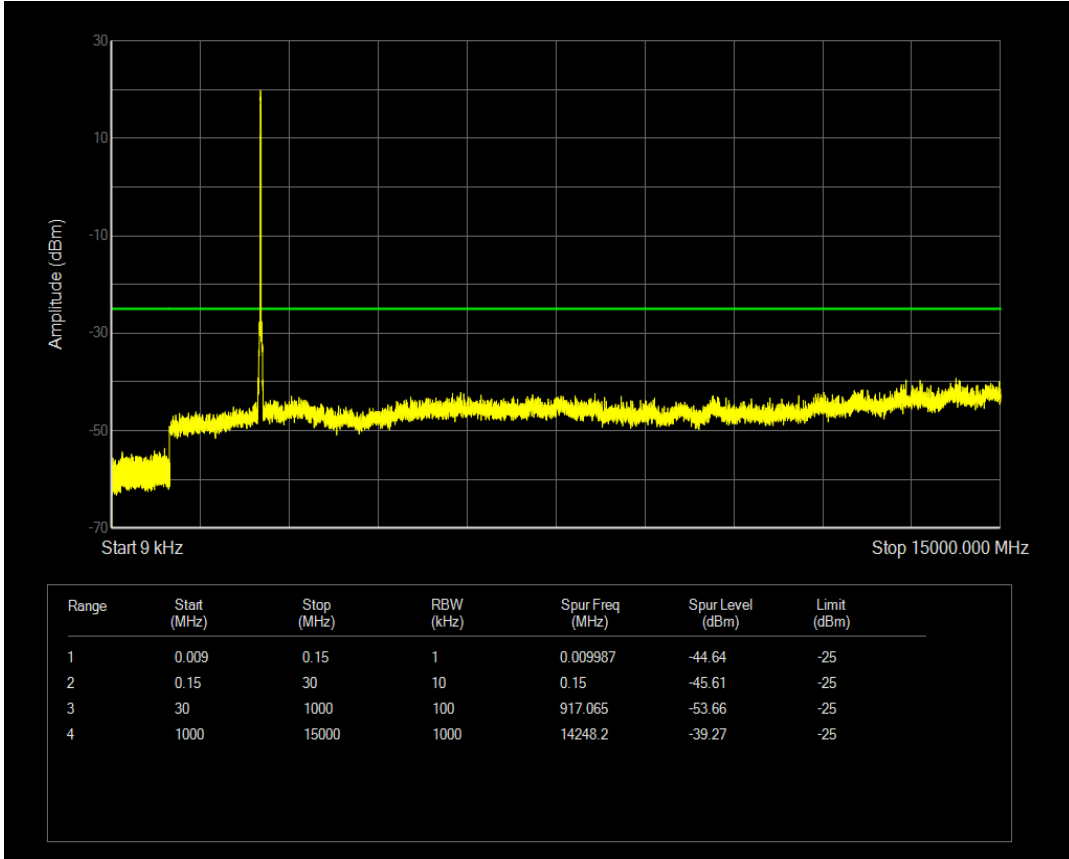

Band7 QAM16 BW=15MHz Channel=20825 RB Size=1 Position=#0

Band7 QPSK BW=15MHz Channel=21100 RB Size=1 Position=#0

Band7 QAM16 BW=15MHz Channel=20825 RB Size=75 Position=#0

Band7 QPSK BW=15MHz Channel=21100 RB Size=75 Position=#0

Band7 QAM16 BW=15MHz Channel=21100 RB Size=75 Position=#0

Band7 QAM16 BW=15MHz Channel=21100 RB Size=1 Position=#0

Band7 QPSK BW=15MHz Channel=21375 RB Size=1 Position=#0

Band7 QPSK BW=15MHz Channel=21375 RB Size=75 Position=#0