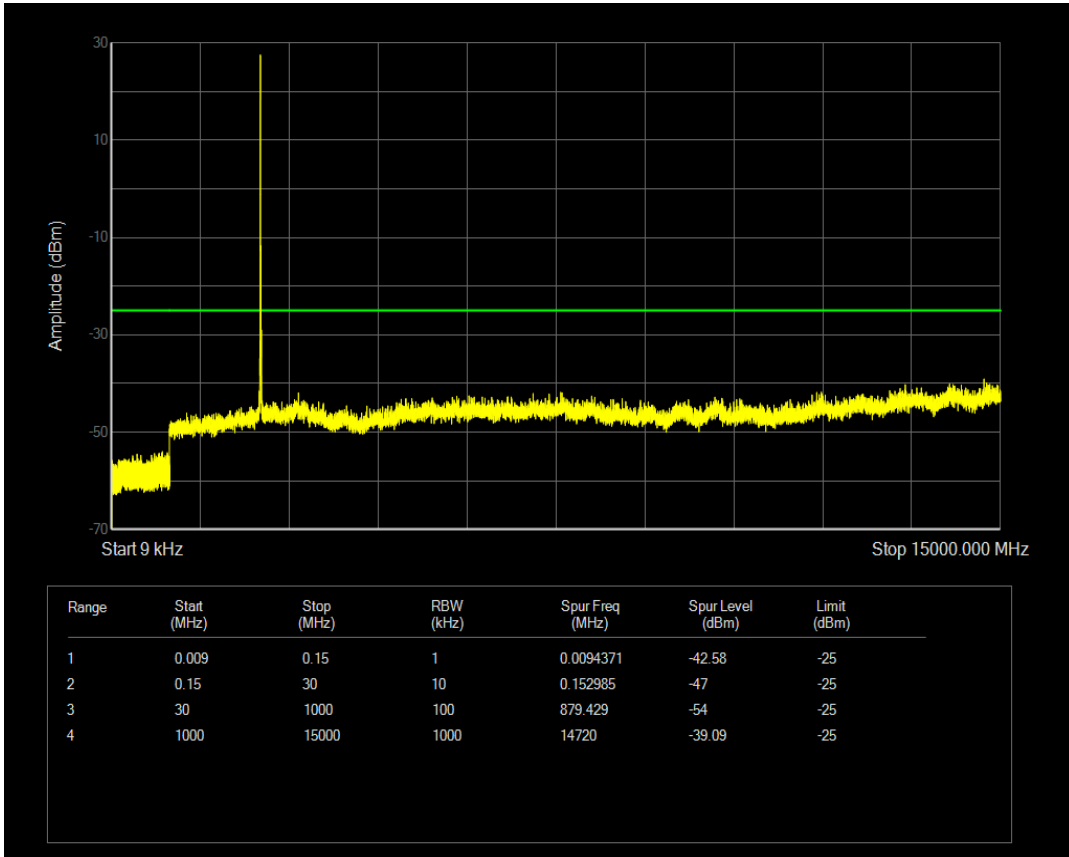

Band7 QAM16 BW=5MHz Channel=21425 RB Size=1 Position=#0

Band7 QPSK BW=10MHz Channel=20800 RB Size=1 Position=#0

Band7 QAM16 BW=5MHz Channel=21425 RB Size=25 Position=#0

Band7 QPSK BW=10MHz Channel=20800 RB Size=50 Position=#0

Band7 QAM16 BW=10MHz Channel=20800 RB Size=1 Position=#0

Band7 QAM16 BW=10MHz Channel=20800 RB Size=50 Position=#0

Band7 QPSK BW=10MHz Channel=21100 RB Size=1 Position=#0

Band7 QPSK BW=10MHz Channel=21100 RB Size=50 Position=#0