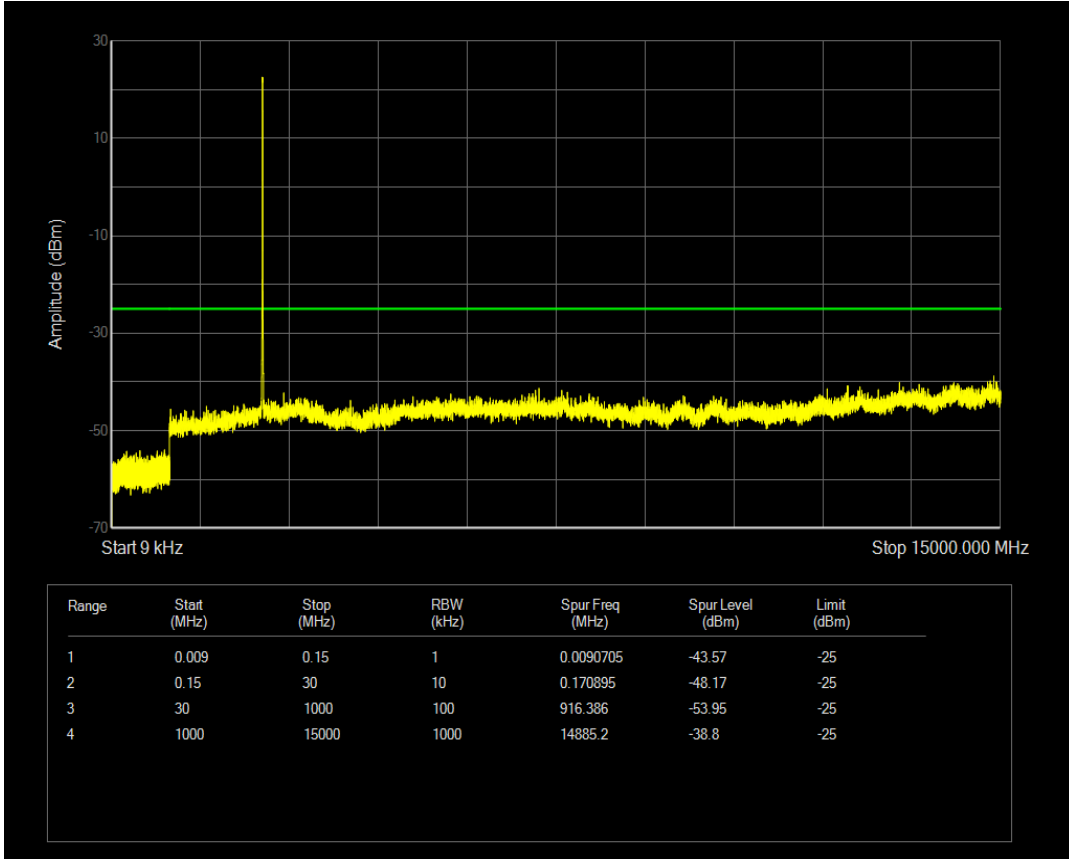

Band7 QAM16 BW=5MHz Channel=21100 RB Size=1 Position=#0

Band7 QAM16 BW=5MHz Channel=21100 RB Size=25 Position=#0

Band7 QPSK BW=5MHz Channel=21425 RB Size=1 Position=#0

Band7 QPSK BW=5MHz Channel=21425 RB Size=25 Position=#0