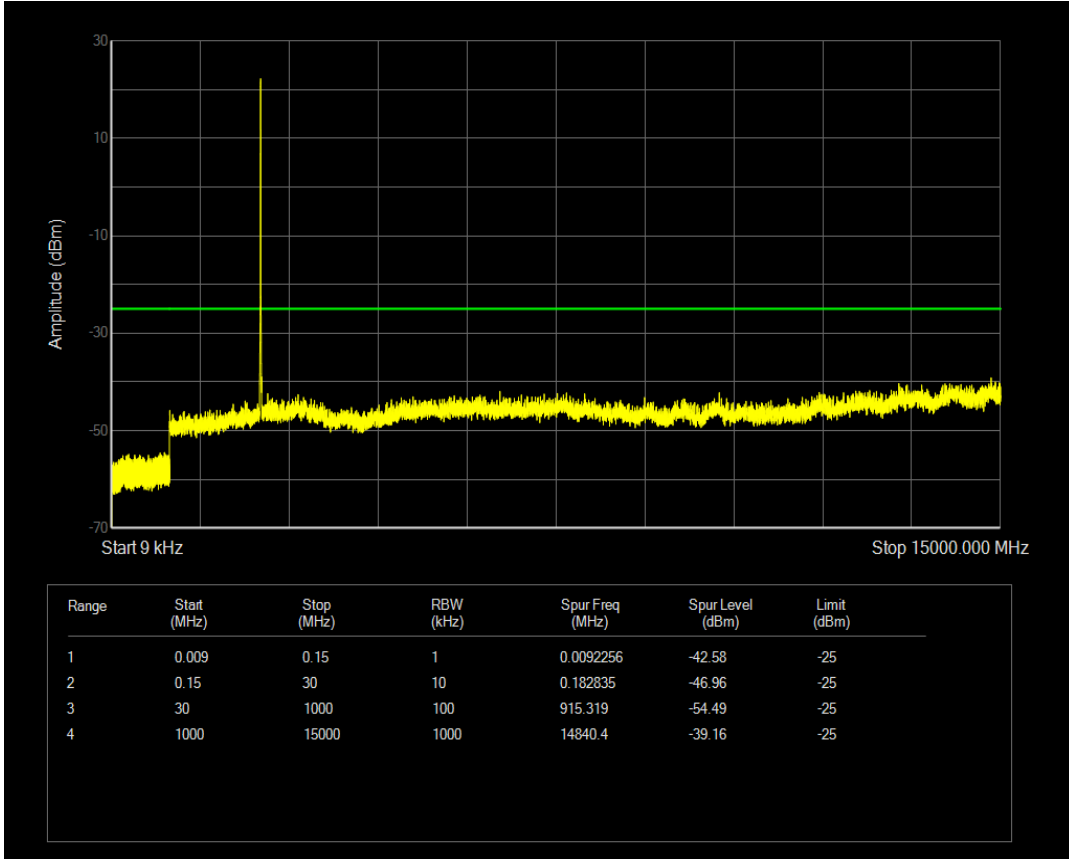

Band7 QAM16 BW=5MHz Channel=21100 RB Size=25 Position=#0

Band7 QPSK BW=5MHz Channel=21425 RB Size=1 Position=#0