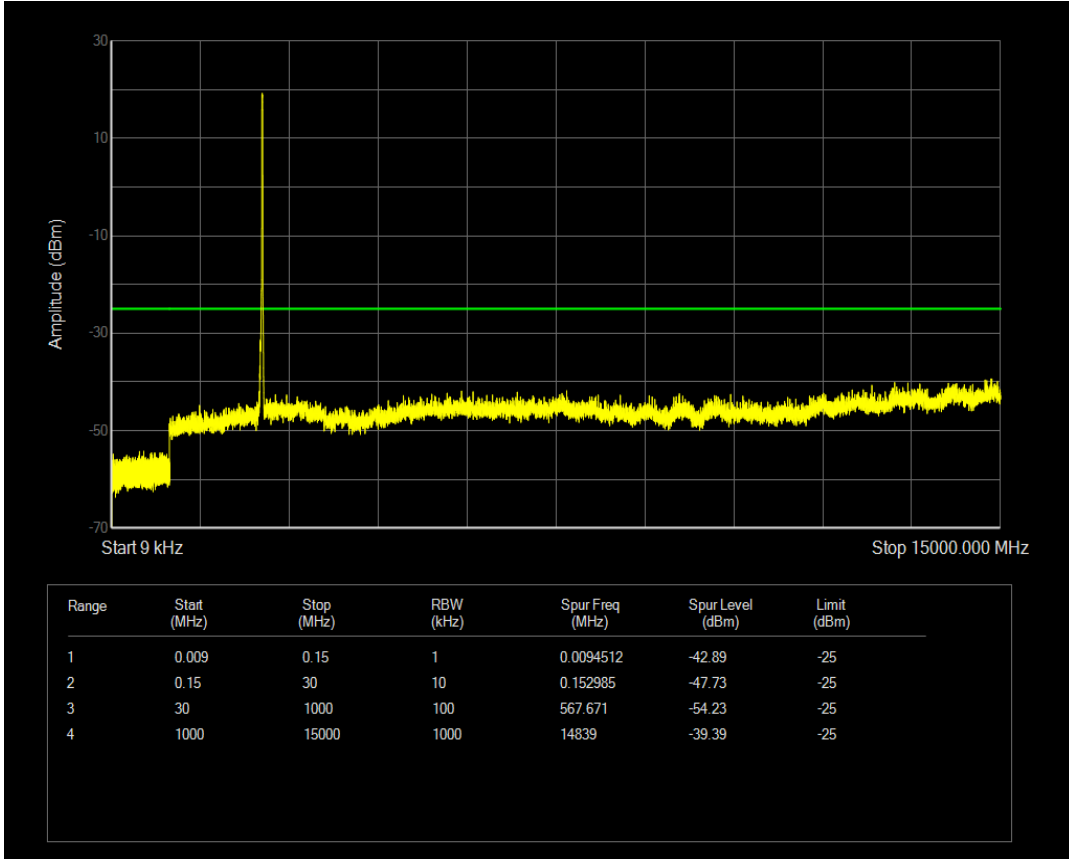

Band7 QAM16 BW=15MHz Channel=21100 RB Size=75 Position=#0

Band7 QAM16 BW=15MHz Channel=21100 RB Size=1 Position=#0

Band7 QPSK BW=15MHz Channel=21375 RB Size=1 Position=#0

Band7 QPSK BW=15MHz Channel=21375 RB Size=75 Position=#0

Band7 QAM16 BW=15MHz Channel=21375 RB Size=1 Position=#0

Band7 QPSK BW=20MHz Channel=20850 RB Size=1 Position=#0

Band7 QAM16 BW=15MHz Channel=21375 RB Size=75 Position=#0

Band7 QPSK BW=20MHz Channel=20850 RB Size=100 Position=#0