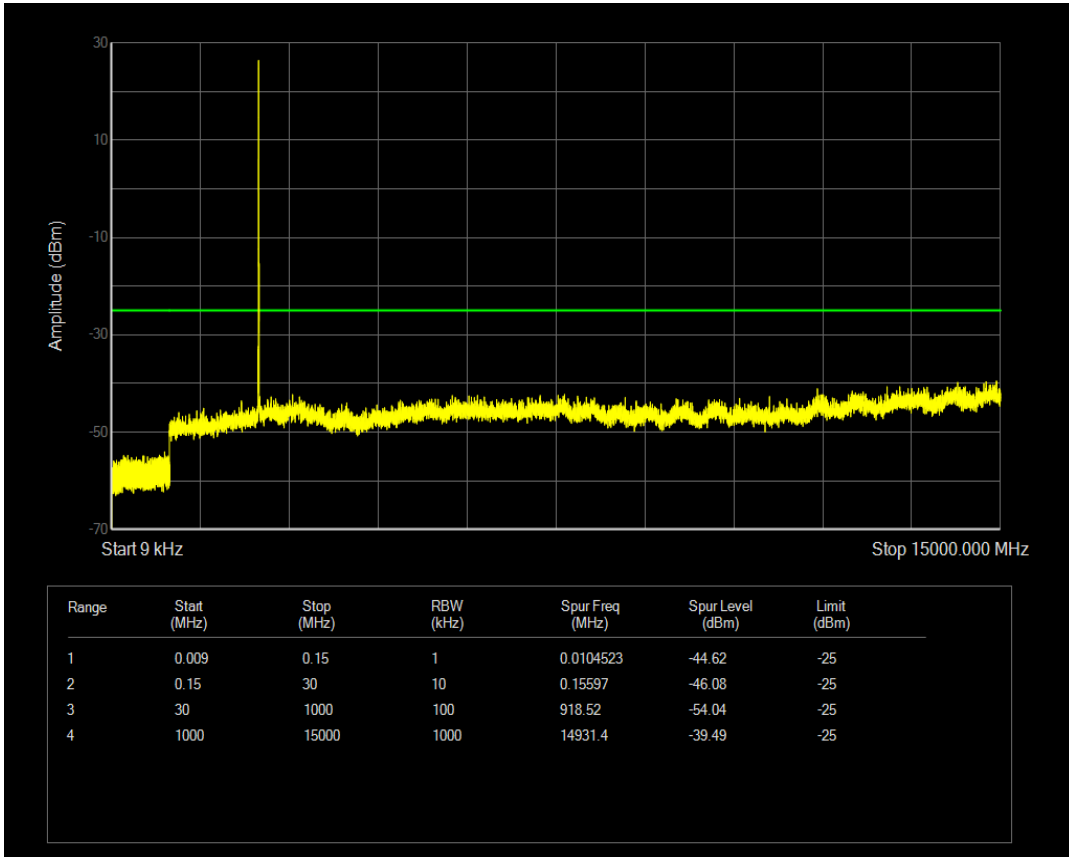

Band5 QPSK BW=10MHz Channel=20450 RB Size=50 Position=#0

Band5 QAM16 BW=10MHz Channel=20450 RB Size=50 Position=#0

Band5 QPSK BW=10MHz Channel=20525 RB Size=1 Position=#0

Band5 QPSK BW=10MHz Channel=20525 RB Size=50 Position=#0

Band5 QAM16 BW=10MHz Channel=20525 RB Size=50 Position=#0

Band5 QAM16 BW=10MHz Channel=20525 RB Size=1 Position=#0

Band5 QPSK BW=10MHz Channel=20600 RB Size=1 Position=#0

Band5 QPSK BW=10MHz Channel=20600 RB Size=50 Position=#0

Band5 QAM16 BW=10MHz Channel=20600 RB Size=1 Position=#0

Band5 QAM16 BW=10MHz Channel=20600 RB Size=50 Position=#0

Band7 QPSK BW=5MHz Channel=20775 RB Size=1 Position=#0

Band7 QPSK BW=5MHz Channel=20775 RB Size=25 Position=#0