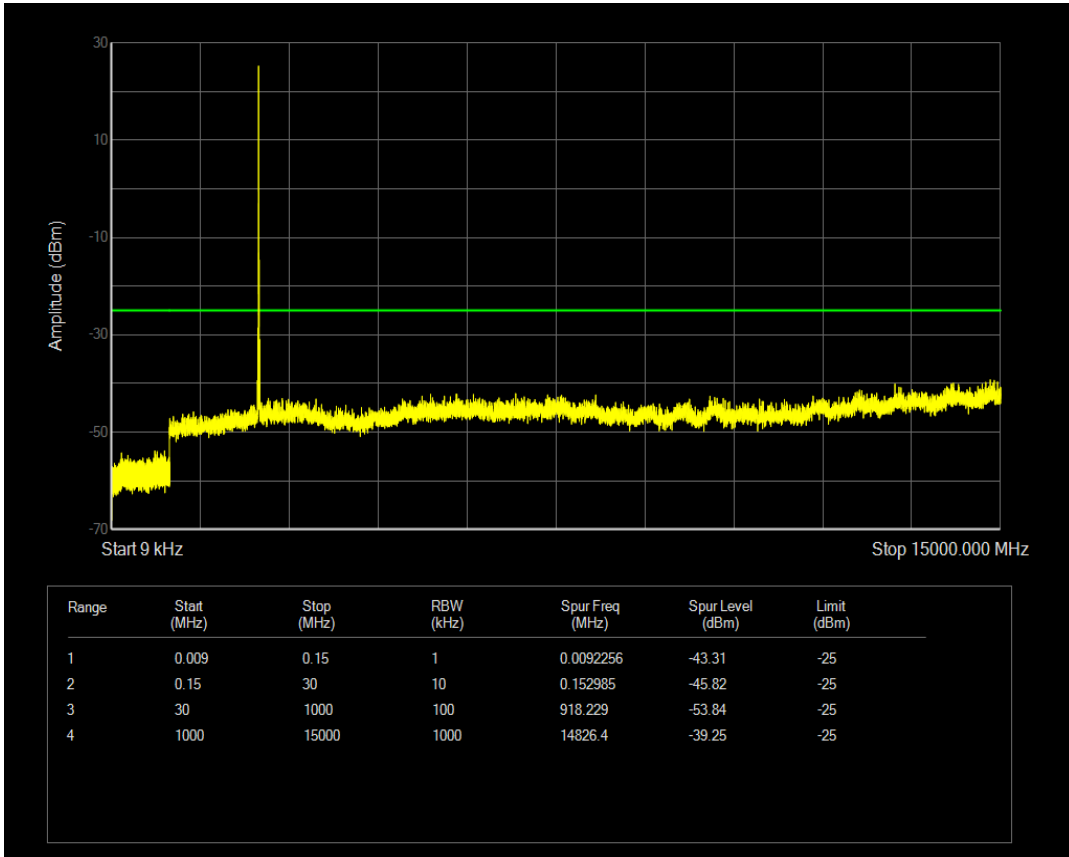

Band7 QAM16 BW=5MHz Channel=21425 RB Size=1 Position=#0

Band7 QPSK BW=10MHz Channel=20800 RB Size=1 Position=#0

Band7 QAM16 BW=5MHz Channel=21425 RB Size=25 Position=#0

Band7 QPSK BW=10MHz Channel=20800 RB Size=50 Position=#0

Band7 QAM16 BW=10MHz Channel=20800 RB Size=1 Position=#0

Band7 QAM16 BW=10MHz Channel=20800 RB Size=50 Position=#0

Band7 QPSK BW=10MHz Channel=21100 RB Size=1 Position=#0

Band7 QPSK BW=10MHz Channel=21100 RB Size=50 Position=#0