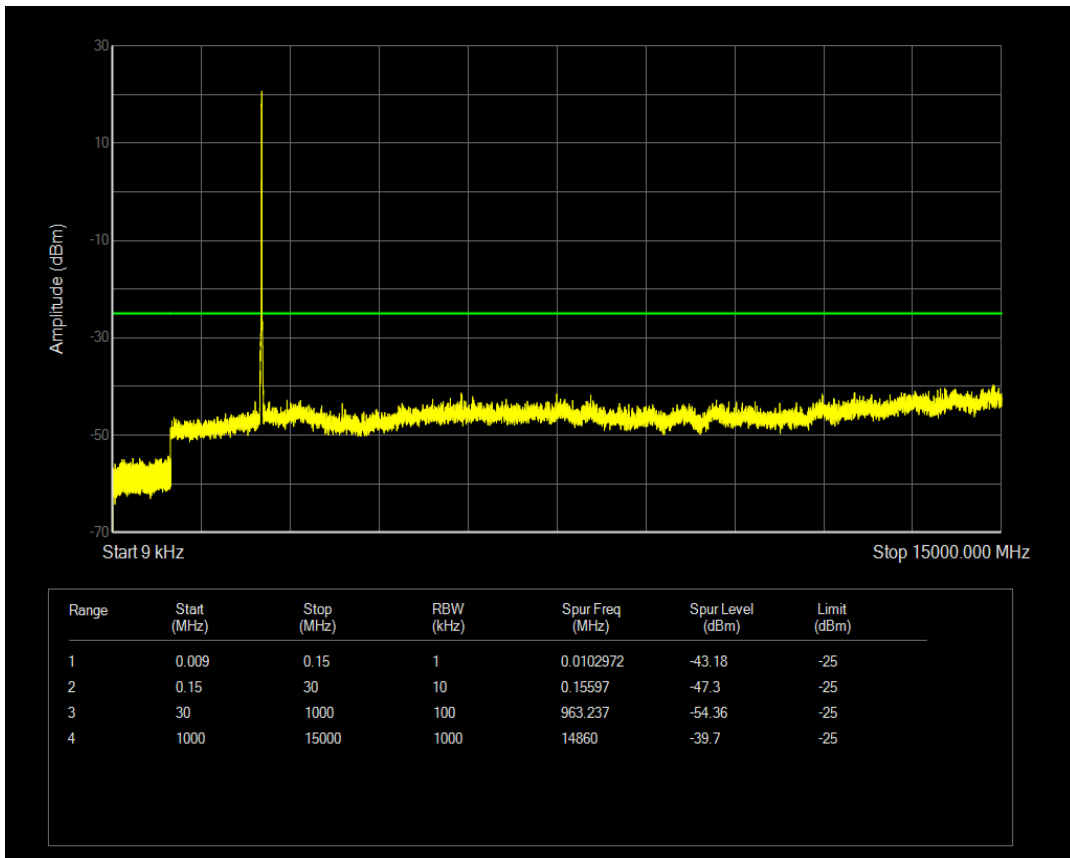

Band7 QAM16 BW=10MHz Channel=21100 RB Size=50 Position=#0

Band7 QPSK BW=10MHz Channel=21400 RB Size=50 Position=#0