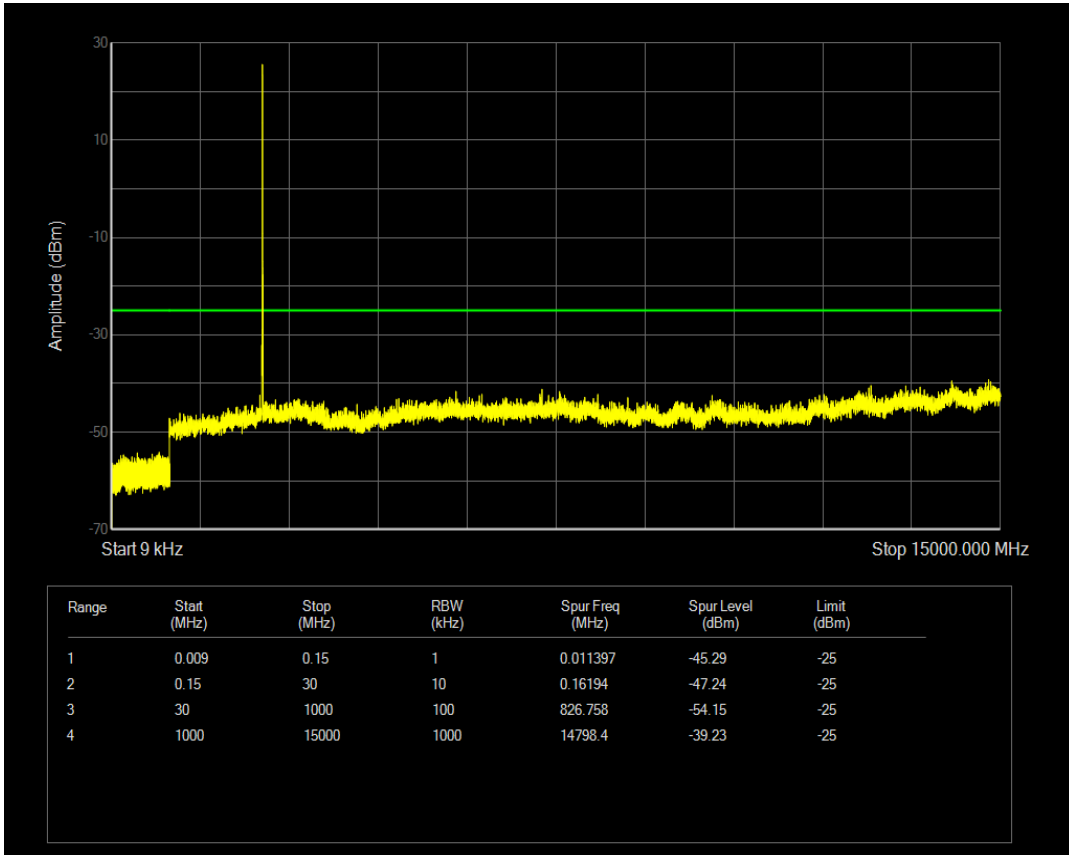

Band7 QAM16 BW=5MHz Channel=21100 RB Size=1 Position=#0

Band7 QAM16 BW=5MHz Channel=21100 RB Size=25 Position=#0

Band7 QPSK BW=5MHz Channel=21425 RB Size=1 Position=#0

Band7 QPSK BW=5MHz Channel=21425 RB Size=25 Position=#0

Band7 QAM16 BW=5MHz Channel=21425 RB Size=1 Position=#0

Band7 QPSK BW=10MHz Channel=20800 RB Size=1 Position=#0

Band7 QAM16 BW=5MHz Channel=21425 RB Size=25 Position=#0

Band7 QPSK BW=10MHz Channel=20800 RB Size=50 Position=#0