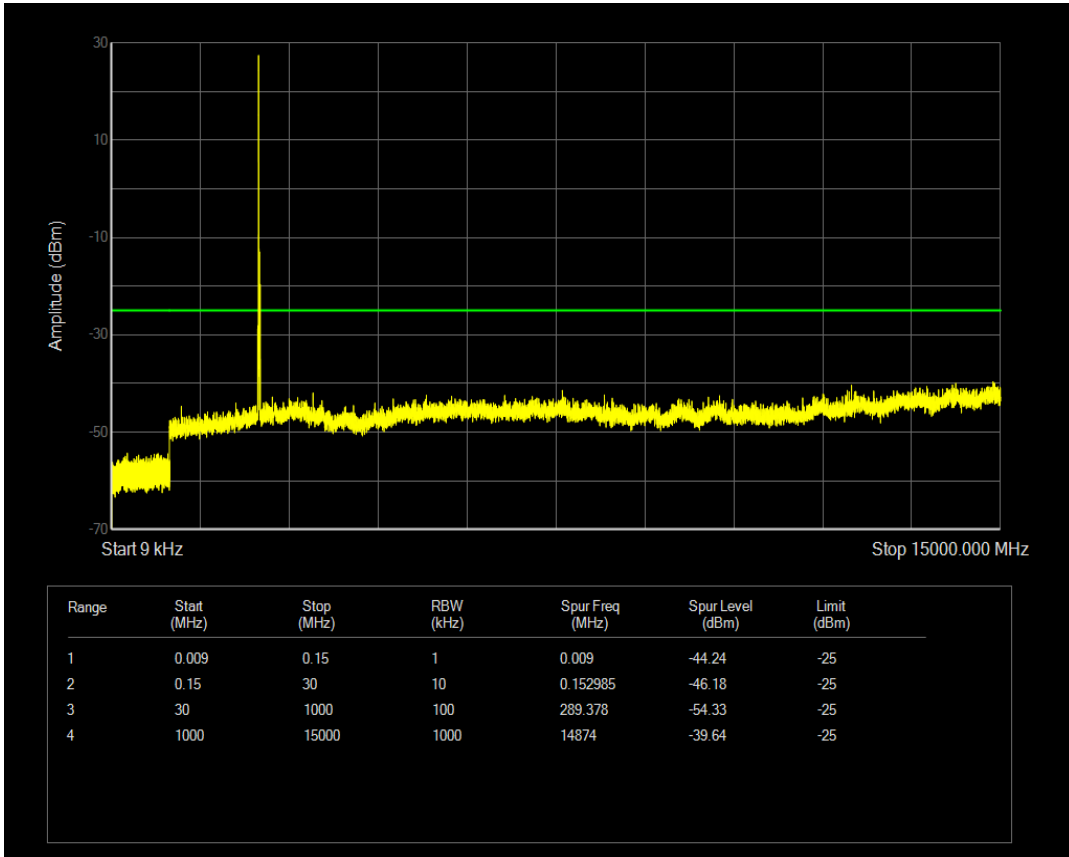

Band7 QAM16 BW=15MHz Channel=20825 RB Size=1 Position=#0

Band7 QPSK BW=15MHz Channel=21100 RB Size=1 Position=#0