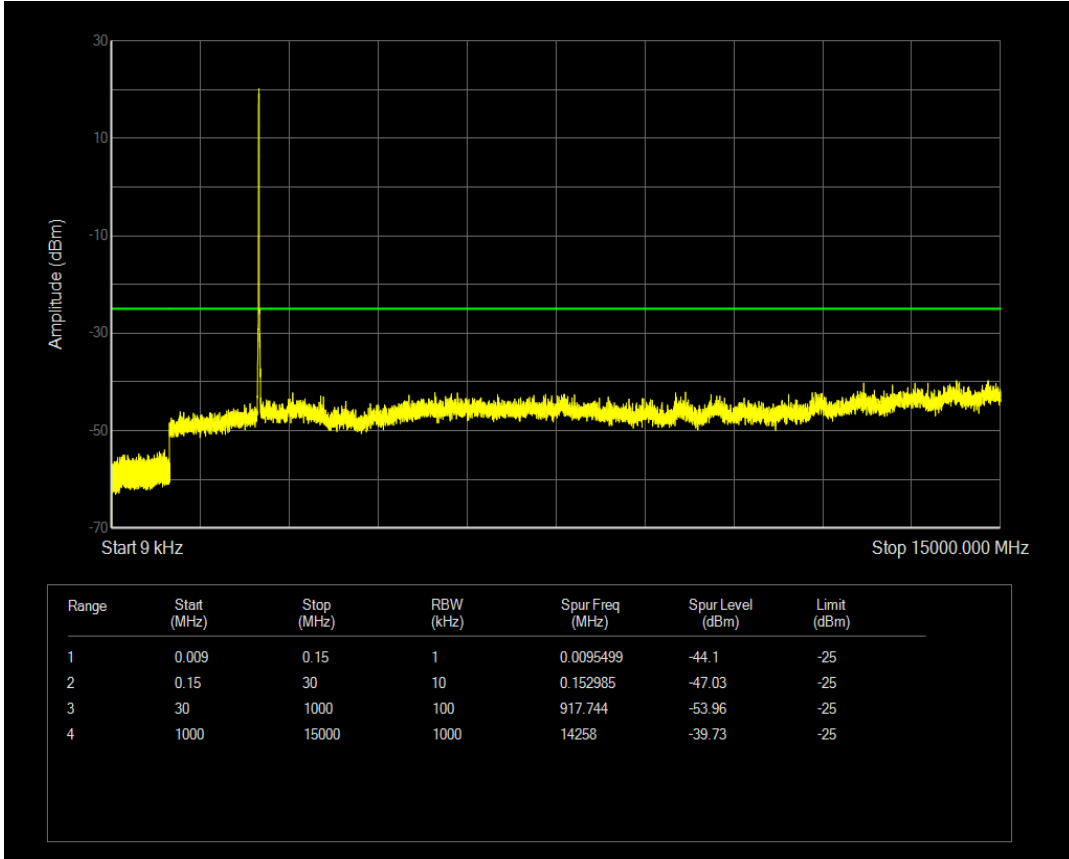

Band7 QAM16 BW=5MHz Channel=21425 RB Size=1 Position=#0

Band7 QPSK BW=10MHz Channel=20800 RB Size=1 Position=#0

Band7 QAM16 BW=5MHz Channel=21425 RB Size=25 Position=#0

Band7 QPSK BW=10MHz Channel=20800 RB Size=50 Position=#0

Band7 QAM16 BW=10MHz Channel=20800 RB Size=1 Position=#0

Band7 QAM16 BW=10MHz Channel=20800 RB Size=50 Position=#0

Band7 QPSK BW=10MHz Channel=21100 RB Size=1 Position=#0

Band7 QPSK BW=10MHz Channel=21100 RB Size=50 Position=#0