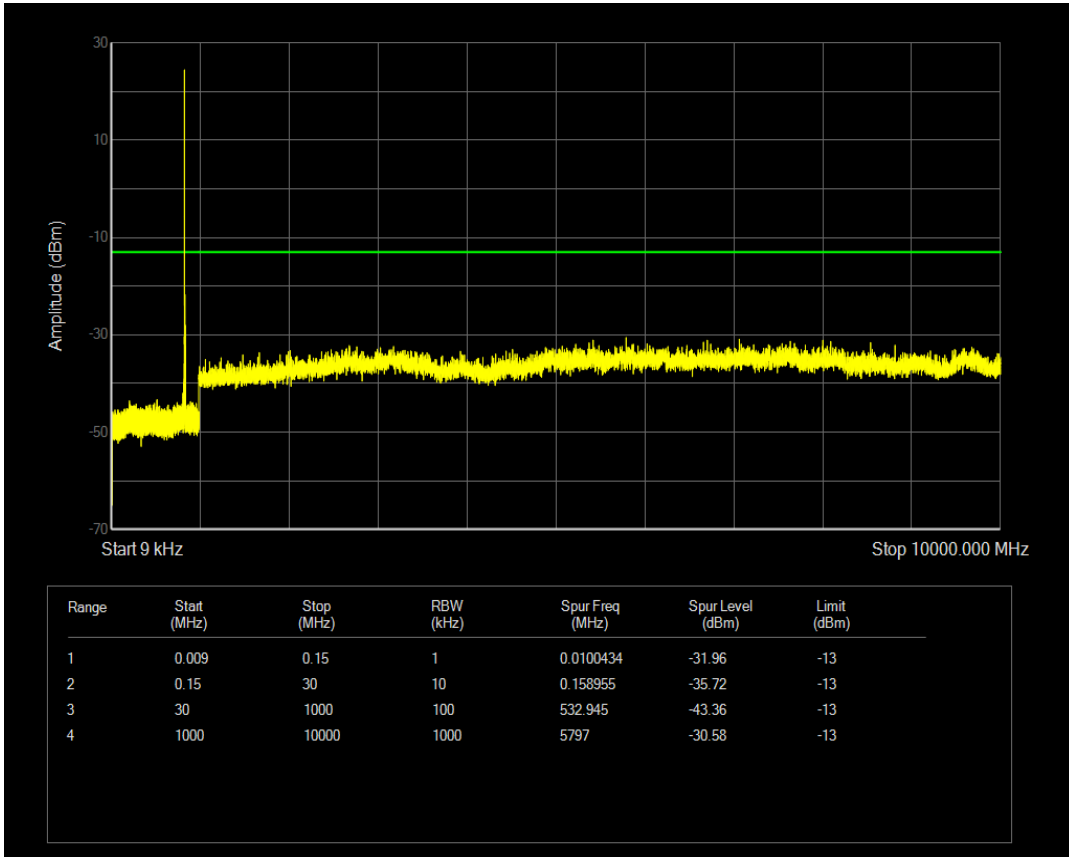

Band5 QAM16 BW=5MHz Channel=20625 RB Size=25 Position=#0

Band5 QAM16 BW=5MHz Channel=20625 RB Size=1 Position=#0

Band5 QPSK BW=10MHz Channel=20450 RB Size=1 Position=#0

Band5 QAM16 BW=10MHz Channel=20450 RB Size=1 Position=#0

Band5 QPSK BW=10MHz Channel=20450 RB Size=50 Position=#0

Band5 QAM16 BW=10MHz Channel=20450 RB Size=50 Position=#0

Band5 QPSK BW=10MHz Channel=20525 RB Size=1 Position=#0

Band5 QPSK BW=10MHz Channel=20525 RB Size=50 Position=#0

Band5 QAM16 BW=10MHz Channel=20525 RB Size=50 Position=#0

Band5 QAM16 BW=10MHz Channel=20525 RB Size=1 Position=#0

Band5 QPSK BW=10MHz Channel=20600 RB Size=1 Position=#0

Band5 QPSK BW=10MHz Channel=20600 RB Size=50 Position=#0