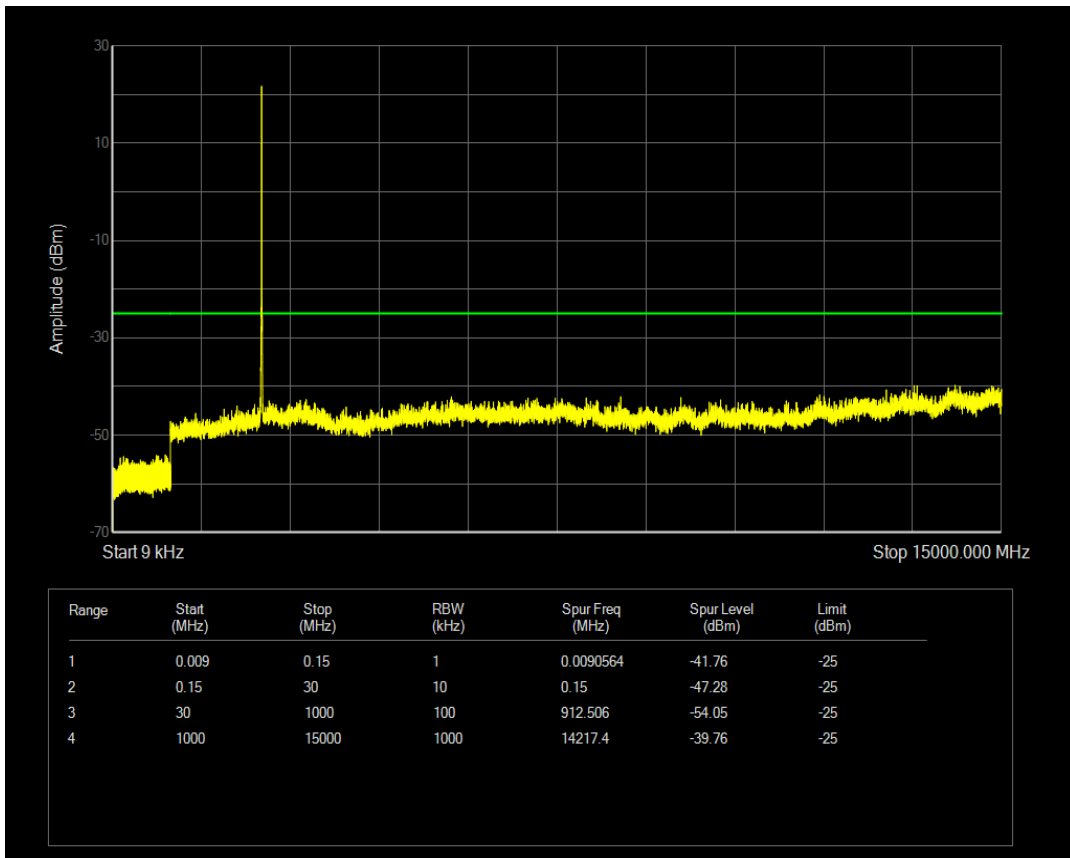

Band5 QAM16 BW=10MHz Channel=20525 RB Size=50 Position=#0

Band5 QAM16 BW=10MHz Channel=20525 RB Size=1 Position=#0

Band5 QPSK BW=10MHz Channel=20600 RB Size=1 Position=#0

Band5 QPSK BW=10MHz Channel=20600 RB Size=50 Position=#0

Band5 QAM16 BW=10MHz Channel=20600 RB Size=1 Position=#0

Band5 QAM16 BW=10MHz Channel=20600 RB Size=50 Position=#0

Band7 QPSK BW=5MHz Channel=20775 RB Size=1 Position=#0

Band7 QPSK BW=5MHz Channel=20775 RB Size=25 Position=#0

Band7 QAM16 BW=5MHz Channel=20775 RB Size=1 Position=#0

Band7 QAM16 BW=5MHz Channel=20775 RB Size=25 Position=#0

Band7 QPSK BW=5MHz Channel=21100 RB Size=25 Position=#0

Band7 QPSK BW=5MHz Channel=21100 RB Size=1 Position=#0