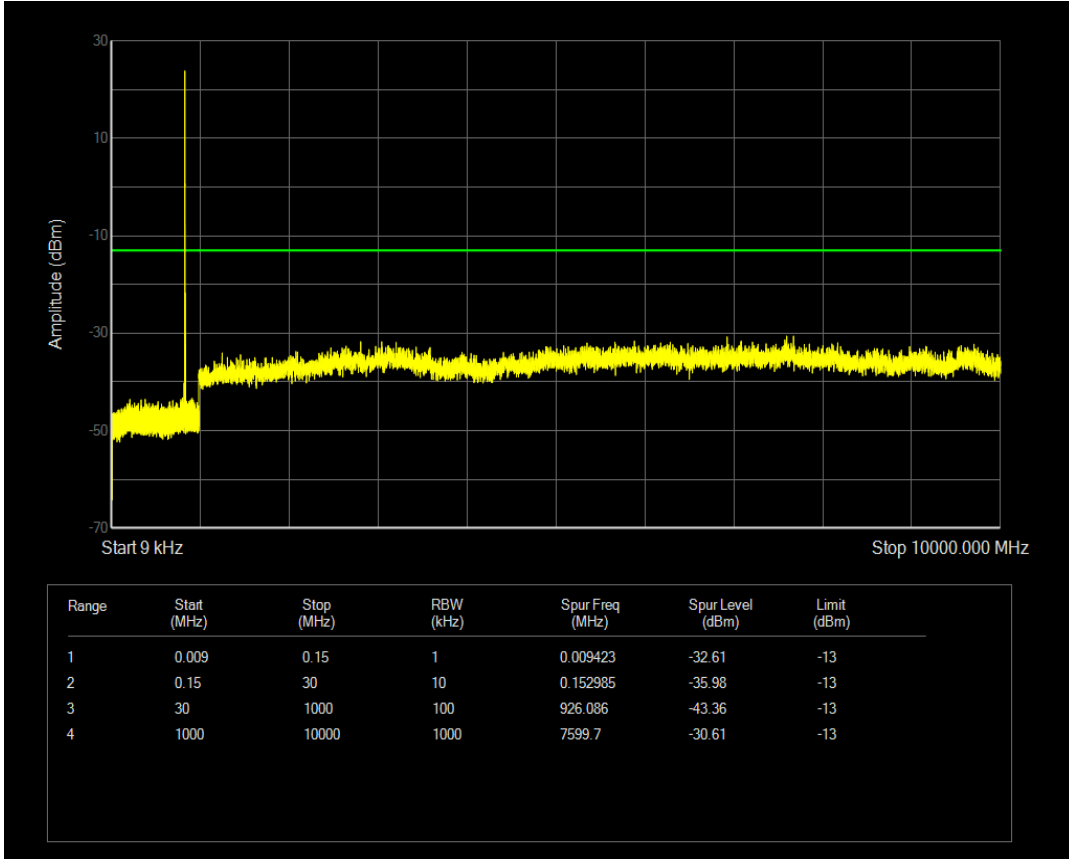

Band5 QAM16 BW=5MHz Channel=20625 RB Size=25 Position=#0

Band5 QAM16 BW=5MHz Channel=20625 RB Size=1 Position=#0

Band5 QPSK BW=10MHz Channel=20450 RB Size=1 Position=#0

Band5 QAM16 BW=10MHz Channel=20450 RB Size=1 Position=#0

Band5 QPSK BW=10MHz Channel=20450 RB Size=50 Position=#0

Band5 QAM16 BW=10MHz Channel=20450 RB Size=50 Position=#0

Band5 QPSK BW=10MHz Channel=20525 RB Size=1 Position=#0

Band5 QPSK BW=10MHz Channel=20525 RB Size=50 Position=#0

Band5 QAM16 BW=10MHz Channel=20525 RB Size=50 Position=#0

Band5 QAM16 BW=10MHz Channel=20525 RB Size=1 Position=#0

Band5 QPSK BW=10MHz Channel=20600 RB Size=1 Position=#0

Band5 QPSK BW=10MHz Channel=20600 RB Size=50 Position=#0