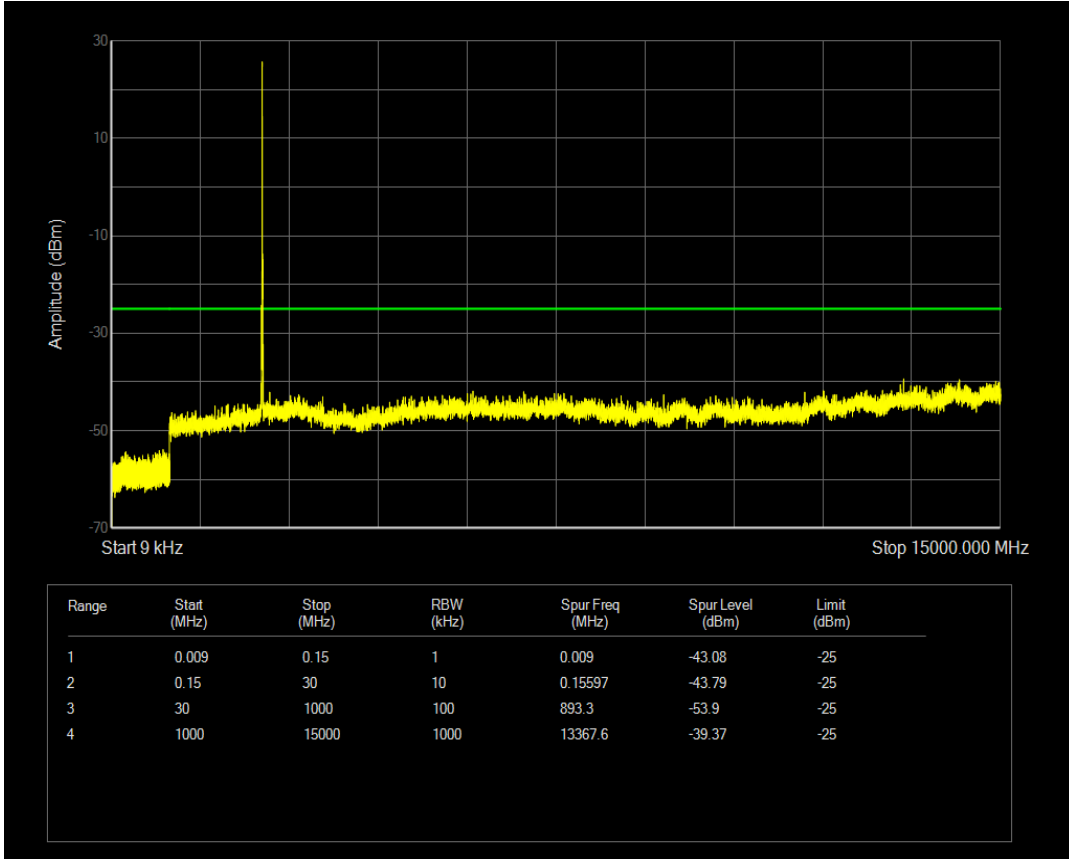

Band7 QAM16 BW=10MHz Channel=21400 RB Size=1 Position=#0

Band7 QPSK BW=15MHz Channel=20825 RB Size=75 Position=#0