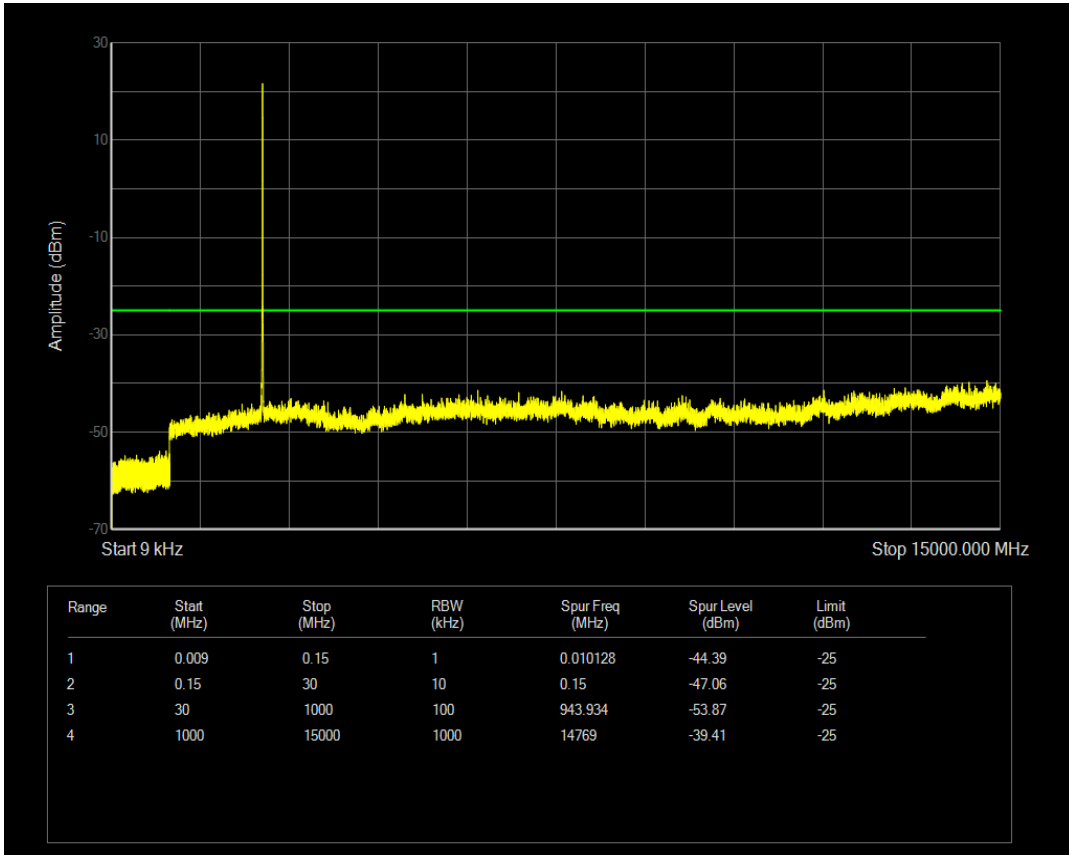

Band7 QAM16 BW=5MHz Channel=21425 RB Size=25 Position=#0

Band7 QPSK BW=10MHz Channel=20800 RB Size=50 Position=#0