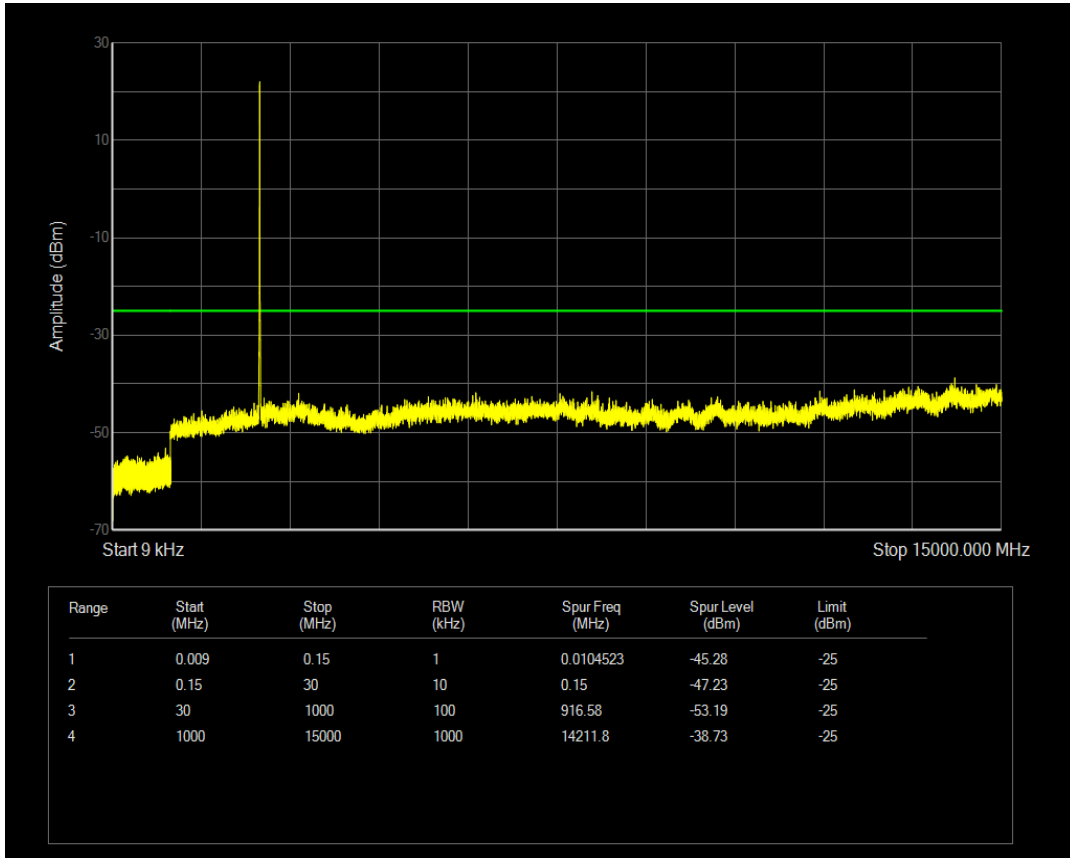

Band5 QAM16 BW=10MHz Channel=20525 RB Size=50 Position=#0

Band5 QAM16 BW=10MHz Channel=20525 RB Size=1 Position=#0

Band5 QPSK BW=10MHz Channel=20600 RB Size=1 Position=#0

Band5 QPSK BW=10MHz Channel=20600 RB Size=50 Position=#0

Band5 QAM16 BW=10MHz Channel=20600 RB Size=1 Position=#0

Band5 QAM16 BW=10MHz Channel=20600 RB Size=50 Position=#0

Band7 QPSK BW=5MHz Channel=20775 RB Size=1 Position=#0

Band7 QPSK BW=5MHz Channel=20775 RB Size=25 Position=#0

Band7 QAM16 BW=5MHz Channel=20775 RB Size=1 Position=#0

Band7 QAM16 BW=5MHz Channel=20775 RB Size=25 Position=#0

Band7 QPSK BW=5MHz Channel=21100 RB Size=25 Position=#0

Band7 QPSK BW=5MHz Channel=21100 RB Size=1 Position=#0