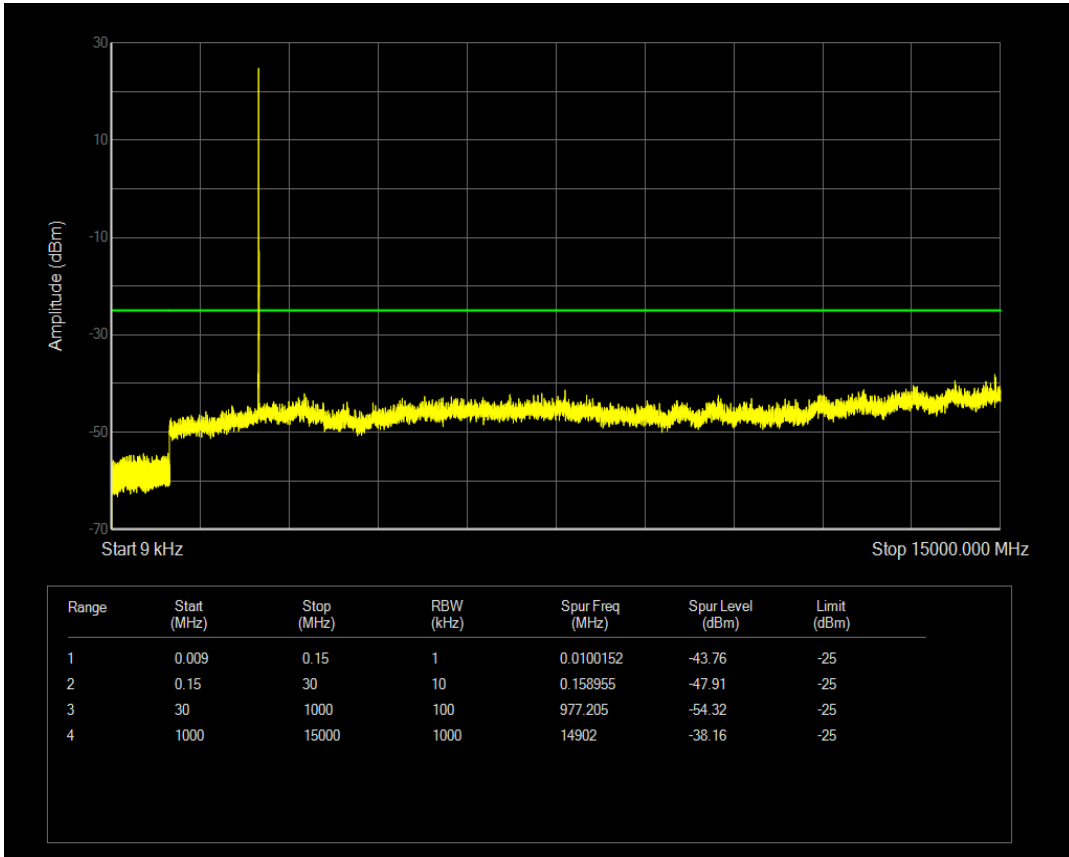

Band5 QAM16 BW=10MHz Channel=20525 RB Size=50 Position=#0

Band5 QAM16 BW=10MHz Channel=20525 RB Size=1 Position=#0

Band5 QPSK BW=10MHz Channel=20600 RB Size=1 Position=#0

Band5 QPSK BW=10MHz Channel=20600 RB Size=50 Position=#0

Band5 QAM16 BW=10MHz Channel=20600 RB Size=1 Position=#0

Band5 QAM16 BW=10MHz Channel=20600 RB Size=50 Position=#0

Band7 QPSK BW=5MHz Channel=20775 RB Size=1 Position=#0

Band7 QPSK BW=5MHz Channel=20775 RB Size=25 Position=#0

Band7 QAM16 BW=5MHz Channel=20775 RB Size=1 Position=#0

Band7 QAM16 BW=5MHz Channel=20775 RB Size=25 Position=#0

Band7 QPSK BW=5MHz Channel=21100 RB Size=25 Position=#0

Band7 QPSK BW=5MHz Channel=21100 RB Size=1 Position=#0