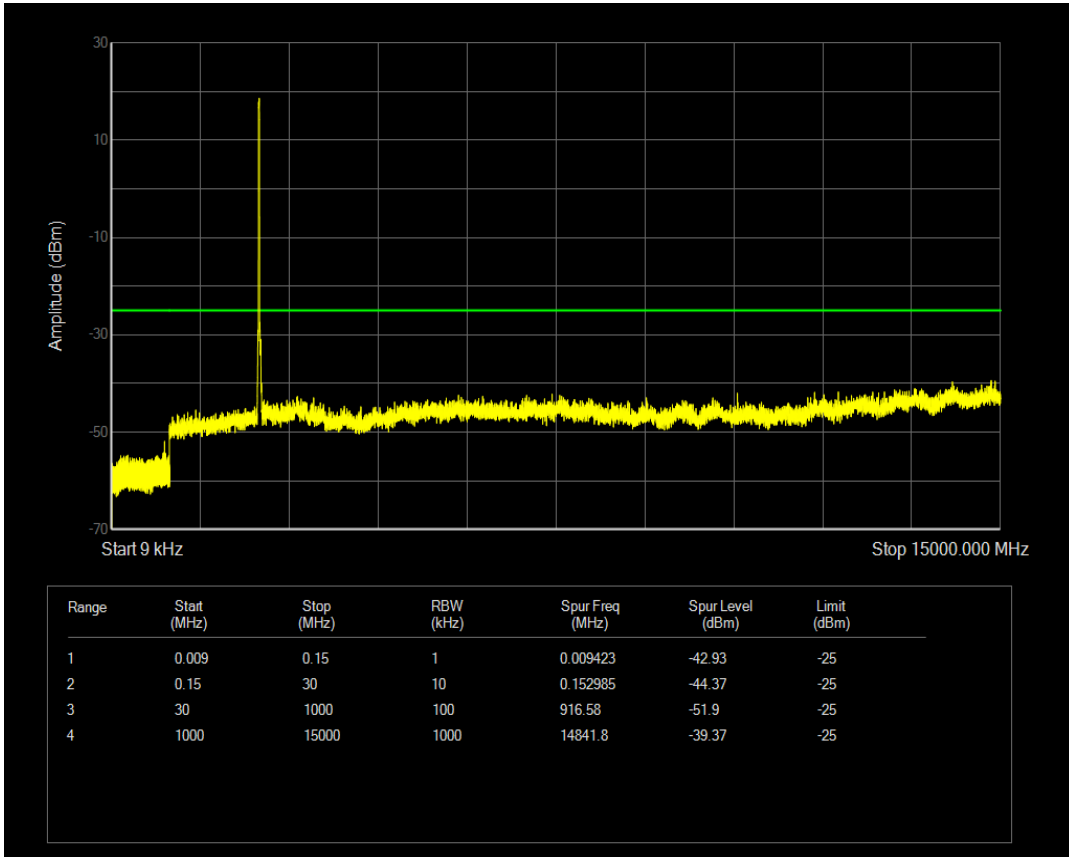

Band7 QPSK BW=15MHz Channel=20825 RB Size=75 Position=#0

Band7 QPSK BW=15MHz Channel=20825 RB Size=1 Position=#0