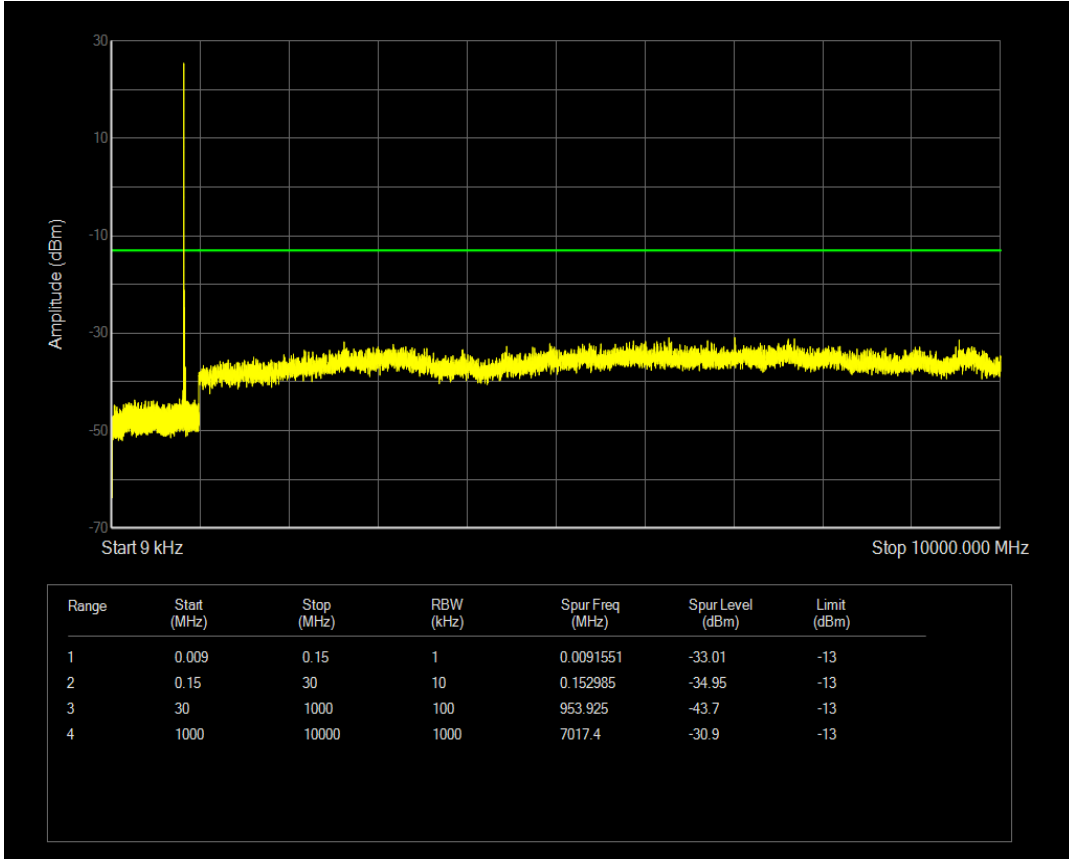

Band5 QAM16 BW=5MHz Channel=20625 RB Size=25 Position=#0

Band5 QAM16 BW=5MHz Channel=20625 RB Size=1 Position=#0

Band5 QPSK BW=10MHz Channel=20450 RB Size=1 Position=#0

Band5 QAM16 BW=10MHz Channel=20450 RB Size=1 Position=#0

Band5 QPSK BW=10MHz Channel=20450 RB Size=50 Position=#0

Band5 QAM16 BW=10MHz Channel=20450 RB Size=50 Position=#0

Band5 QPSK BW=10MHz Channel=20525 RB Size=1 Position=#0

Band5 QPSK BW=10MHz Channel=20525 RB Size=50 Position=#0

Band5 QAM16 BW=10MHz Channel=20525 RB Size=50 Position=#0

Band5 QAM16 BW=10MHz Channel=20525 RB Size=1 Position=#0

Band5 QPSK BW=10MHz Channel=20600 RB Size=1 Position=#0

Band5 QPSK BW=10MHz Channel=20600 RB Size=50 Position=#0