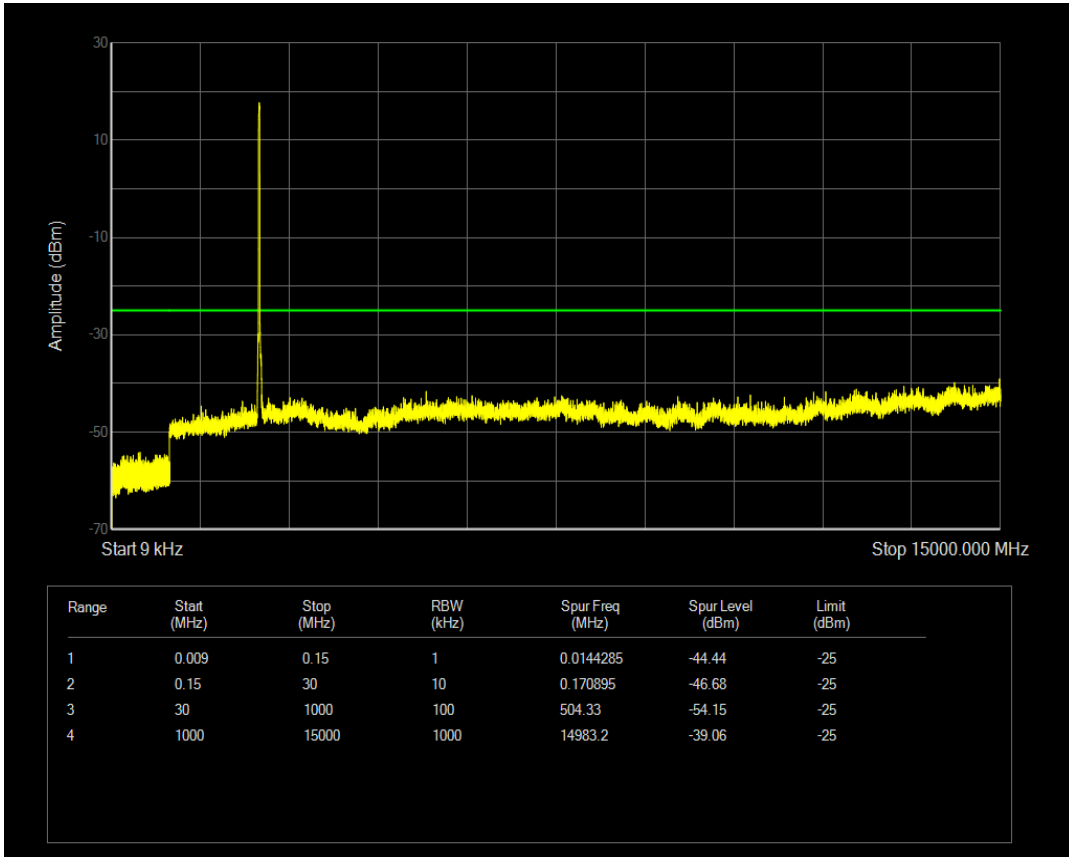

Band7 QAM16 BW=15MHz Channel=21375 RB Size=1 Position=#0

Band7 QPSK BW=20MHz Channel=20850 RB Size=1 Position=#0

Band7 QAM16 BW=15MHz Channel=21375 RB Size=75 Position=#0

Band7 QPSK BW=20MHz Channel=20850 RB Size=100 Position=#0

Band7 QAM16 BW=20MHz Channel=20850 RB Size=100 Position=#0

Band7 QAM16 BW=20MHz Channel=20850 RB Size=1 Position=#0

Band7 QPSK BW=20MHz Channel=21100 RB Size=1 Position=#0

Band7 QPSK BW=20MHz Channel=21100 RB Size=100 Position=#0