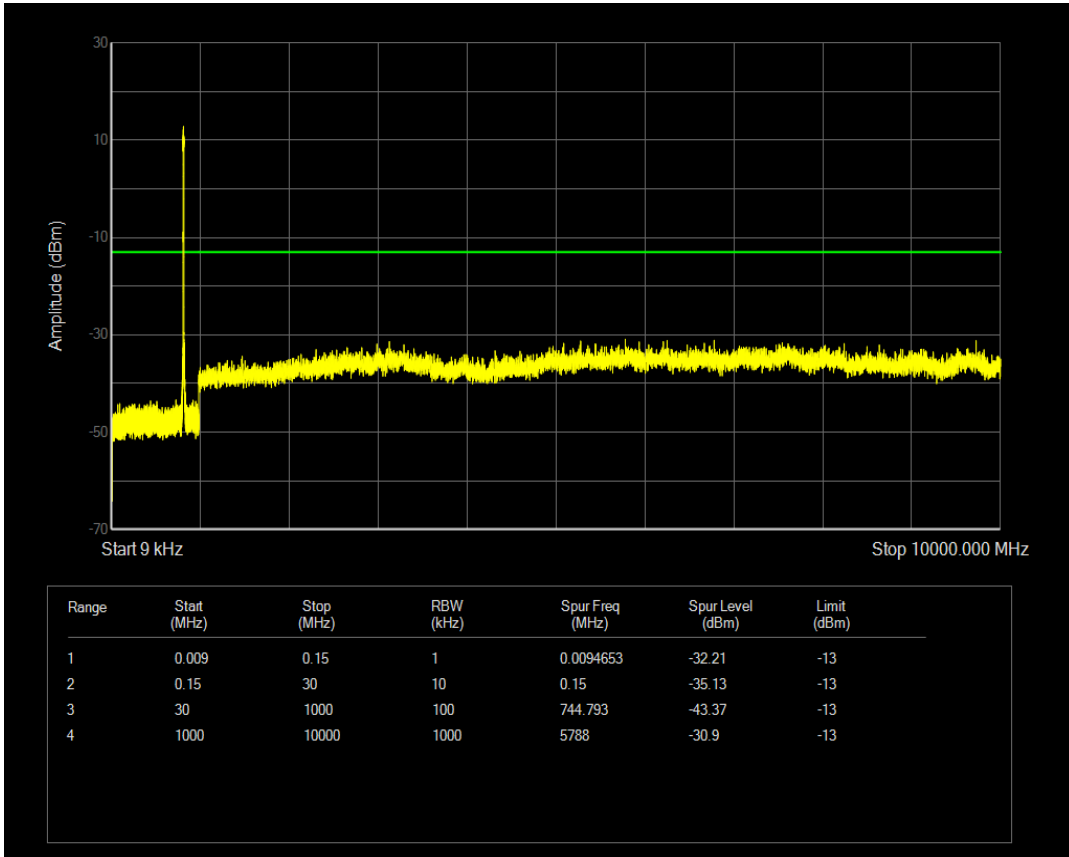

Band5 QAM16 BW=5MHz Channel=20625 RB Size=25 Position=#0

Band5 QAM16 BW=5MHz Channel=20625 RB Size=1 Position=#0

Band5 QPSK BW=10MHz Channel=20450 RB Size=1 Position=#0

Band5 QAM16 BW=10MHz Channel=20450 RB Size=1 Position=#0

Band5 QPSK BW=10MHz Channel=20450 RB Size=50 Position=#0

Band5 QAM16 BW=10MHz Channel=20450 RB Size=50 Position=#0

Band5 QPSK BW=10MHz Channel=20525 RB Size=1 Position=#0

Band5 QPSK BW=10MHz Channel=20525 RB Size=50 Position=#0

Band5 QAM16 BW=10MHz Channel=20525 RB Size=50 Position=#0

Band5 QAM16 BW=10MHz Channel=20525 RB Size=1 Position=#0

Band5 QPSK BW=10MHz Channel=20600 RB Size=1 Position=#0

Band5 QPSK BW=10MHz Channel=20600 RB Size=50 Position=#0