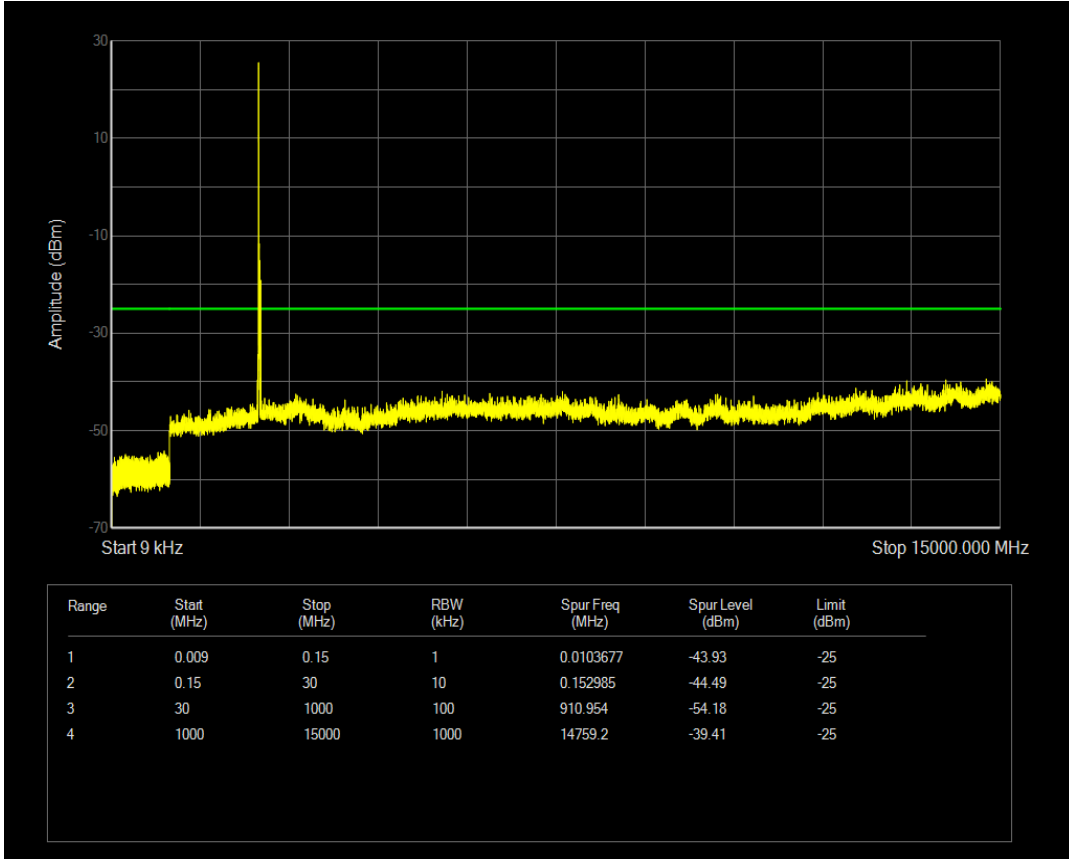

Band7 QAM16 BW=15MHz Channel=21100 RB Size=75 Position=#0

Band7 QAM16 BW=15MHz Channel=21100 RB Size=1 Position=#0

Band7 QPSK BW=15MHz Channel=21375 RB Size=1 Position=#0

Band7 QPSK BW=15MHz Channel=21375 RB Size=75 Position=#0

Band7 QAM16 BW=15MHz Channel=21375 RB Size=1 Position=#0

Band7 QPSK BW=20MHz Channel=20850 RB Size=1 Position=#0

Band7 QAM16 BW=15MHz Channel=21375 RB Size=75 Position=#0

Band7 QPSK BW=20MHz Channel=20850 RB Size=100 Position=#0