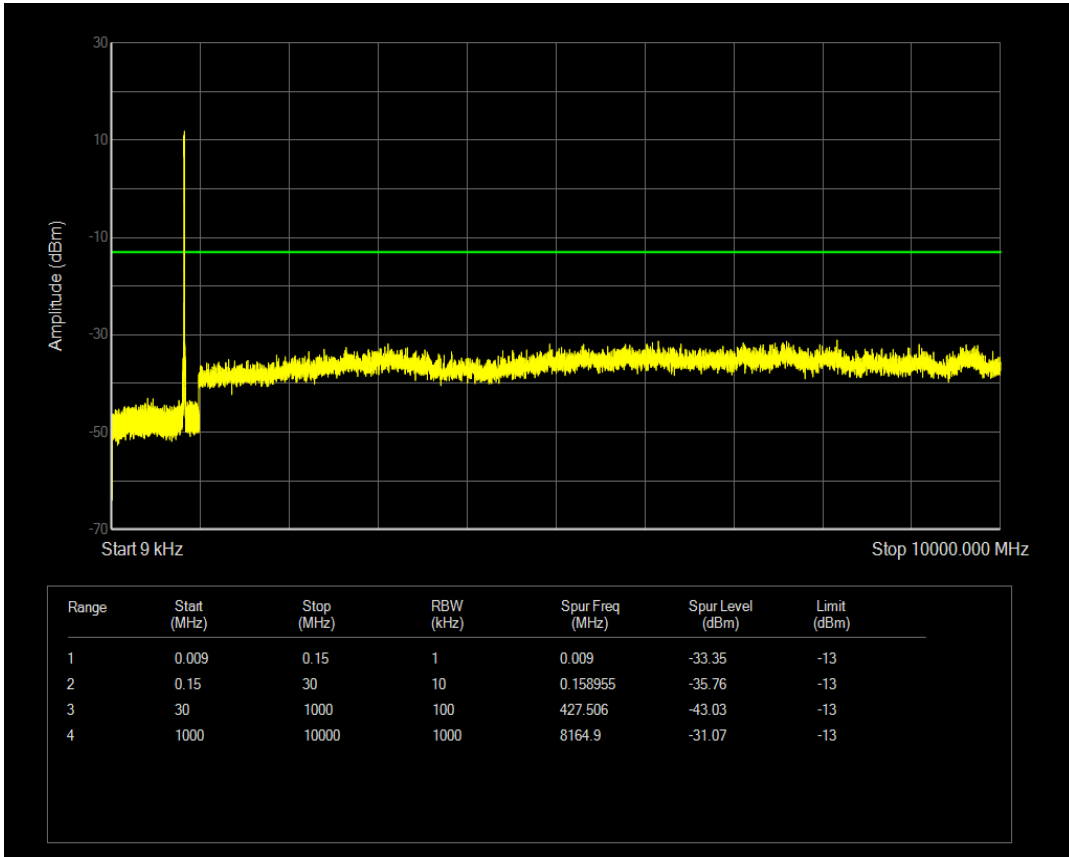

Band5 QAM16 BW=5MHz Channel=20625 RB Size=25 Position=#0

Band5 QAM16 BW=5MHz Channel=20625 RB Size=1 Position=#0

Band5 QPSK BW=10MHz Channel=20450 RB Size=1 Position=#0

Band5 QAM16 BW=10MHz Channel=20450 RB Size=1 Position=#0

Band5 QPSK BW=10MHz Channel=20450 RB Size=50 Position=#0

Band5 QAM16 BW=10MHz Channel=20450 RB Size=50 Position=#0

Band5 QPSK BW=10MHz Channel=20525 RB Size=1 Position=#0

Band5 QPSK BW=10MHz Channel=20525 RB Size=50 Position=#0

Band5 QAM16 BW=10MHz Channel=20525 RB Size=50 Position=#0

Band5 QAM16 BW=10MHz Channel=20525 RB Size=1 Position=#0

Band5 QPSK BW=10MHz Channel=20600 RB Size=1 Position=#0

Band5 QPSK BW=10MHz Channel=20600 RB Size=50 Position=#0