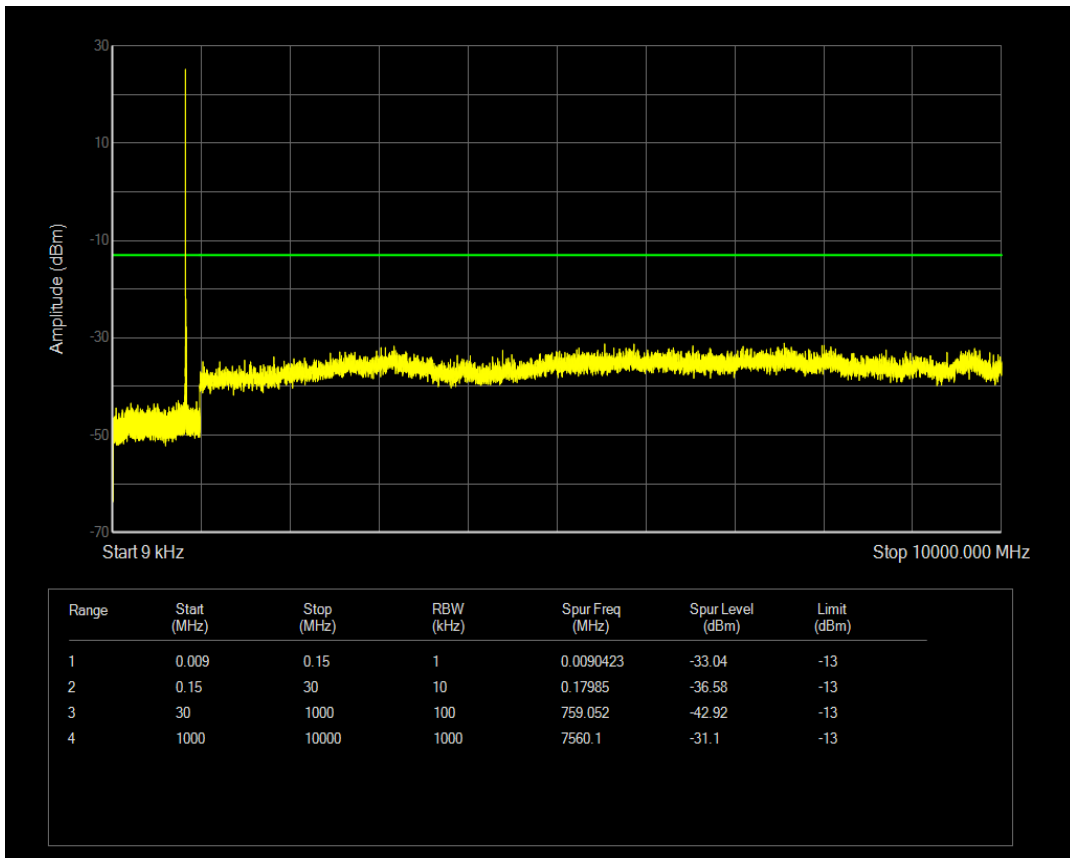

Band5 QPSK BW=10MHz Channel=20450 RB Size=50 Position=#0

Band5 QAM16 BW=10MHz Channel=20450 RB Size=50 Position=#0

Band5 QPSK BW=10MHz Channel=20525 RB Size=1 Position=#0

Band5 QPSK BW=10MHz Channel=20525 RB Size=50 Position=#0

Band5 QAM16 BW=10MHz Channel=20525 RB Size=50 Position=#0

Band5 QAM16 BW=10MHz Channel=20525 RB Size=1 Position=#0

Band5 QPSK BW=10MHz Channel=20600 RB Size=1 Position=#0

Band5 QPSK BW=10MHz Channel=20600 RB Size=50 Position=#0

Band5 QAM16 BW=10MHz Channel=20600 RB Size=1 Position=#0

Band5 QAM16 BW=10MHz Channel=20600 RB Size=50 Position=#0

Band7 QPSK BW=5MHz Channel=20775 RB Size=1 Position=#0

Band7 QPSK BW=5MHz Channel=20775 RB Size=25 Position=#0