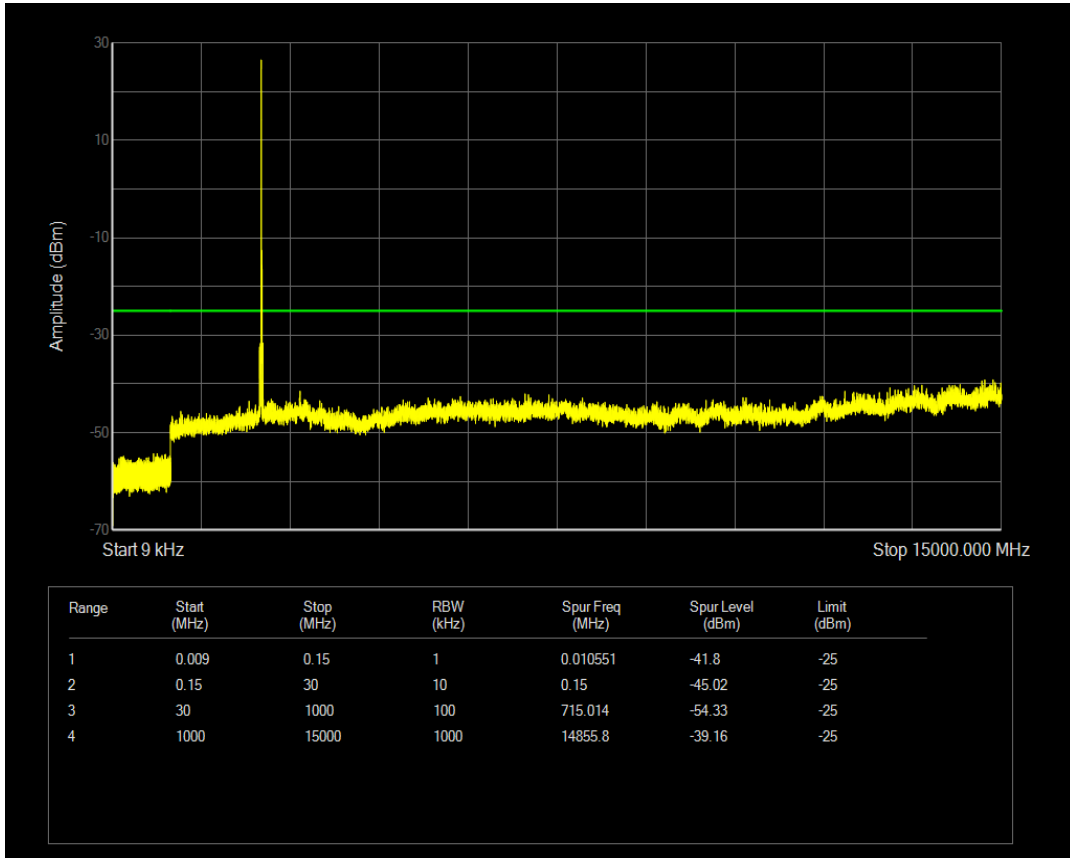

Band7 QAM16 BW=15MHz Channel=21100 RB Size=1 Position=#0

Band7 QPSK BW=15MHz Channel=21375 RB Size=1 Position=#0