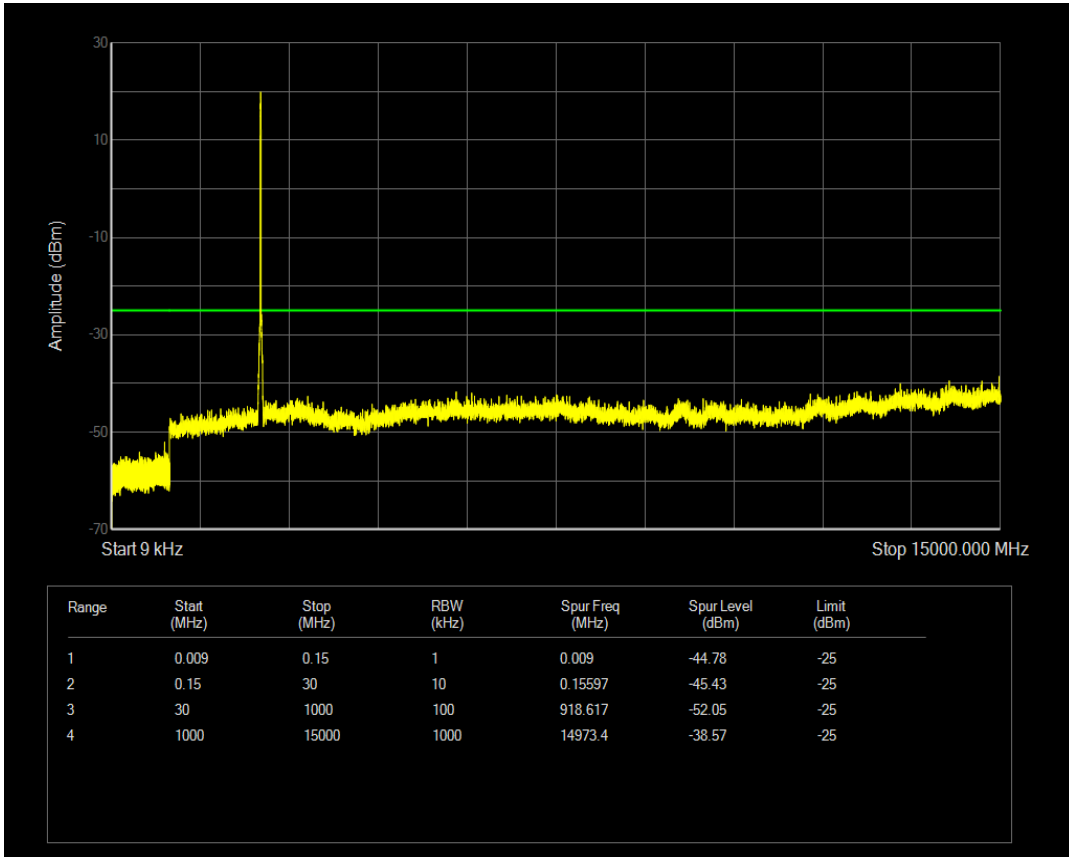

Band7 QAM16 BW=15MHz Channel=20825 RB Size=1 Position=#0

Band7 QPSK BW=15MHz Channel=21100 RB Size=1 Position=#0

Band7 QAM16 BW=15MHz Channel=20825 RB Size=75 Position=#0

Band7 QPSK BW=15MHz Channel=21100 RB Size=75 Position=#0

Band7 QAM16 BW=15MHz Channel=21100 RB Size=75 Position=#0

Band7 QAM16 BW=15MHz Channel=21100 RB Size=1 Position=#0

Band7 QPSK BW=15MHz Channel=21375 RB Size=1 Position=#0

Band7 QPSK BW=15MHz Channel=21375 RB Size=75 Position=#0