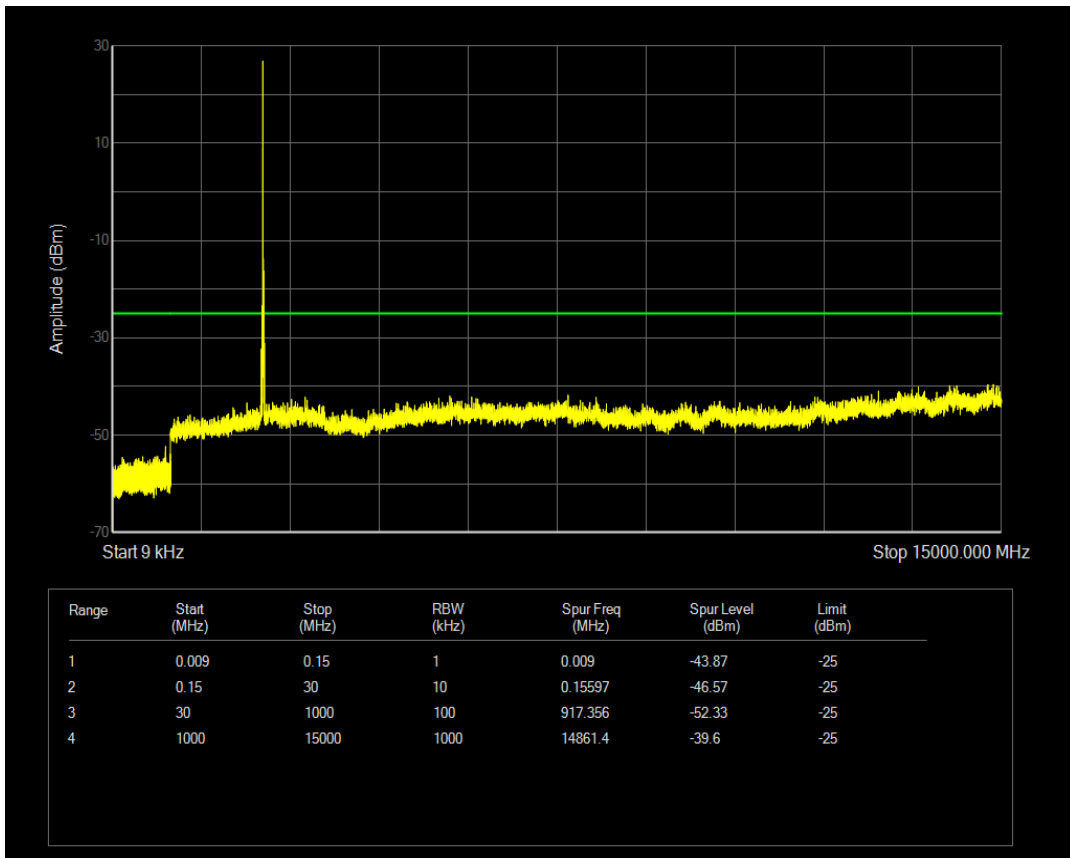

Band7 QAM16 BW=15MHz Channel=20825 RB Size=1 Position=#0

Band7 QPSK BW=15MHz Channel=21100 RB Size=1 Position=#0

Band7 QAM16 BW=15MHz Channel=20825 RB Size=75 Position=#0

Band7 QPSK BW=15MHz Channel=21100 RB Size=75 Position=#0

Band7 QAM16 BW=15MHz Channel=21100 RB Size=75 Position=#0

Band7 QAM16 BW=15MHz Channel=21100 RB Size=1 Position=#0

Band7 QPSK BW=15MHz Channel=21375 RB Size=1 Position=#0

Band7 QPSK BW=15MHz Channel=21375 RB Size=75 Position=#0