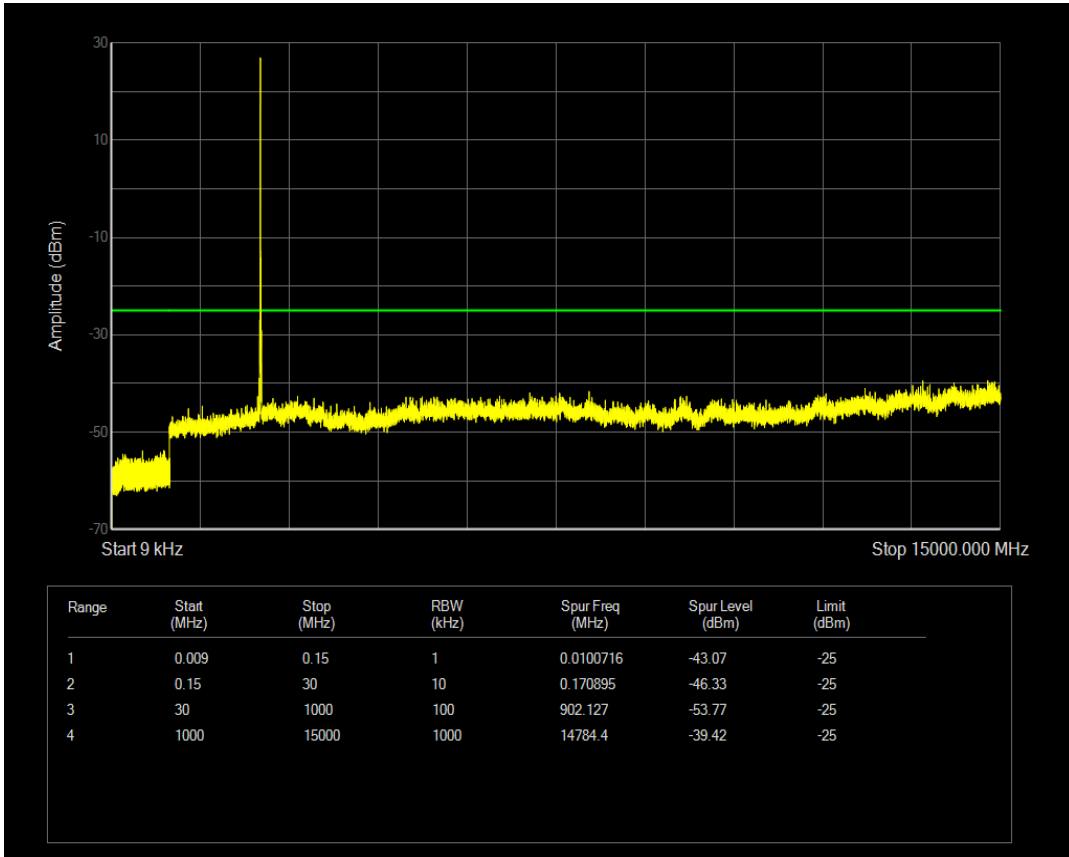

Band7 QAM16 BW=10MHz Channel=20800 RB Size=1 Position=#0

Band7 QAM16 BW=10MHz Channel=20800 RB Size=50 Position=#0

Band7 QPSK BW=10MHz Channel=21100 RB Size=1 Position=#0

Band7 QPSK BW=10MHz Channel=21100 RB Size=50 Position=#0

Band7 QAM16 BW=10MHz Channel=21100 RB Size=1 Position=#0

Band7 QPSK BW=10MHz Channel=21400 RB Size=1 Position=#0

Band7 QAM16 BW=10MHz Channel=21100 RB Size=50 Position=#0

Band7 QPSK BW=10MHz Channel=21400 RB Size=50 Position=#0