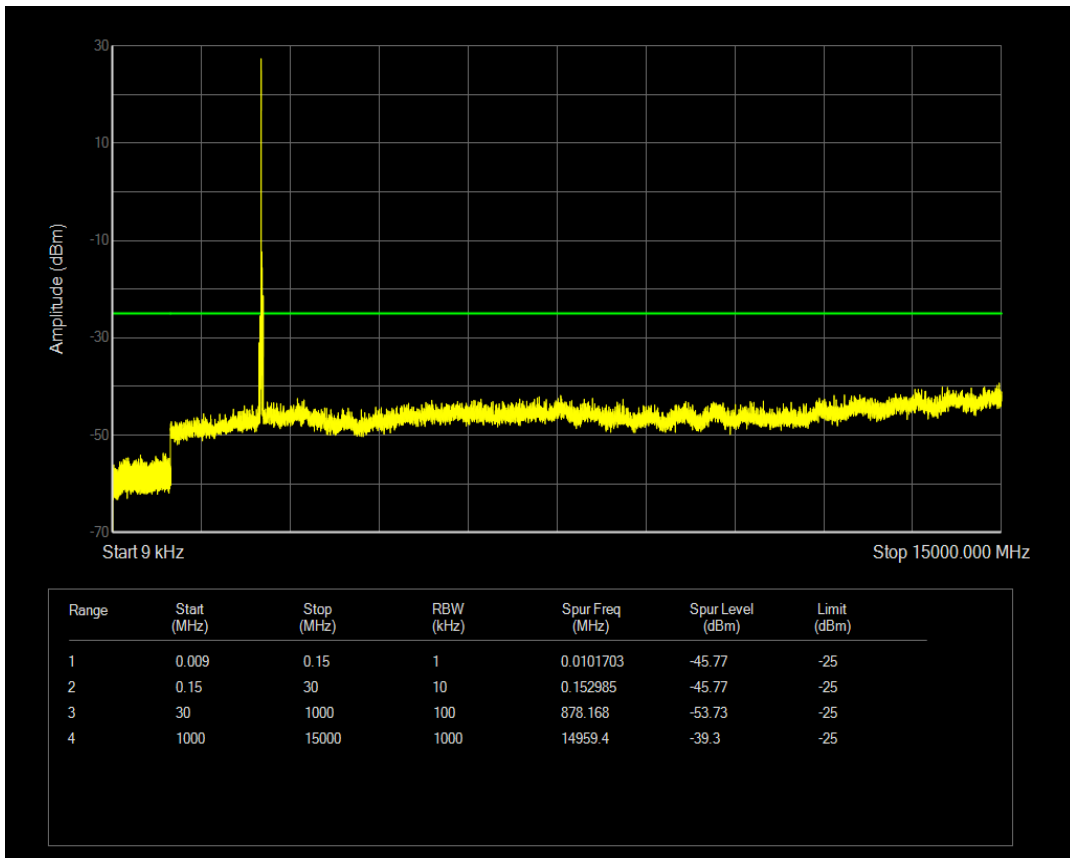

Band7 QAM16 BW=15MHz Channel=21375 RB Size=1 Position=#0

Band7 QPSK BW=20MHz Channel=20850 RB Size=1 Position=#0

Band7 QAM16 BW=15MHz Channel=21375 RB Size=75 Position=#0

Band7 QPSK BW=20MHz Channel=20850 RB Size=100 Position=#0

Band7 QAM16 BW=20MHz Channel=20850 RB Size=100 Position=#0

Band7 QAM16 BW=20MHz Channel=20850 RB Size=1 Position=#0

Band7 QPSK BW=20MHz Channel=21100 RB Size=1 Position=#0

Band7 QPSK BW=20MHz Channel=21100 RB Size=100 Position=#0