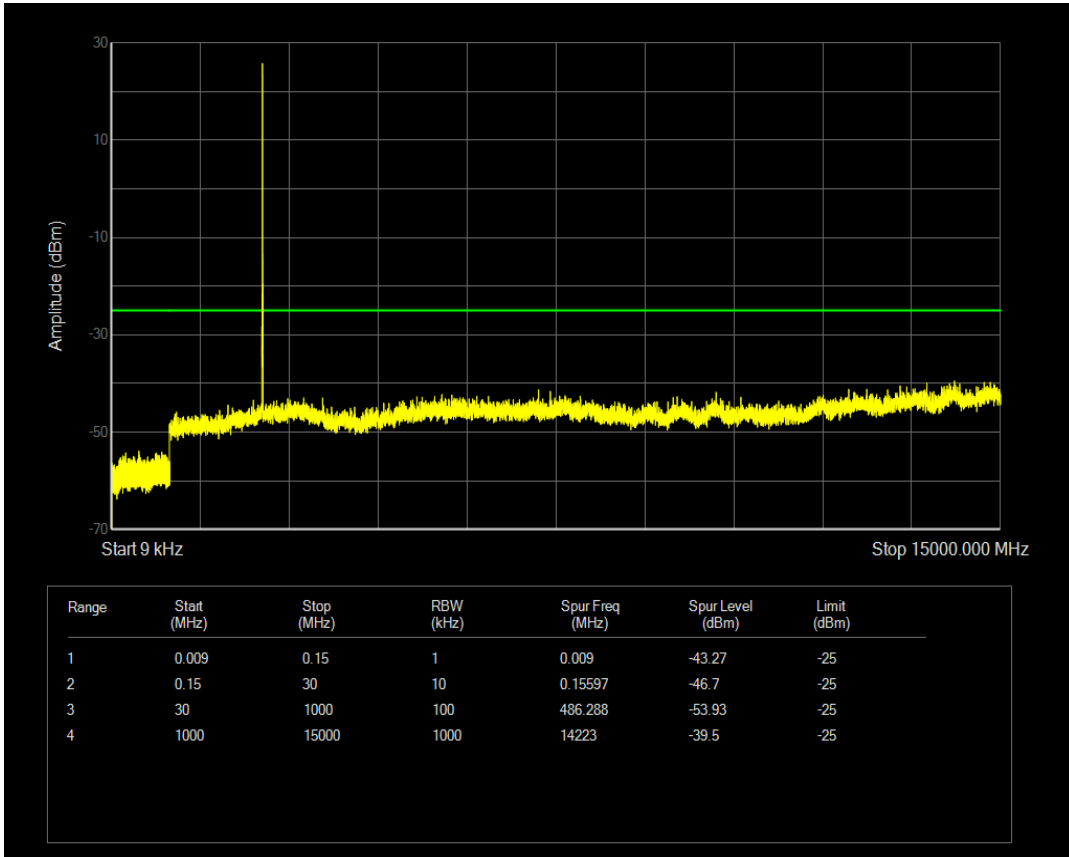

Band7 QPSK BW=5MHz Channel=21425 RB Size=1 Position=#0

Band7 QPSK BW=5MHz Channel=21425 RB Size=25 Position=#0