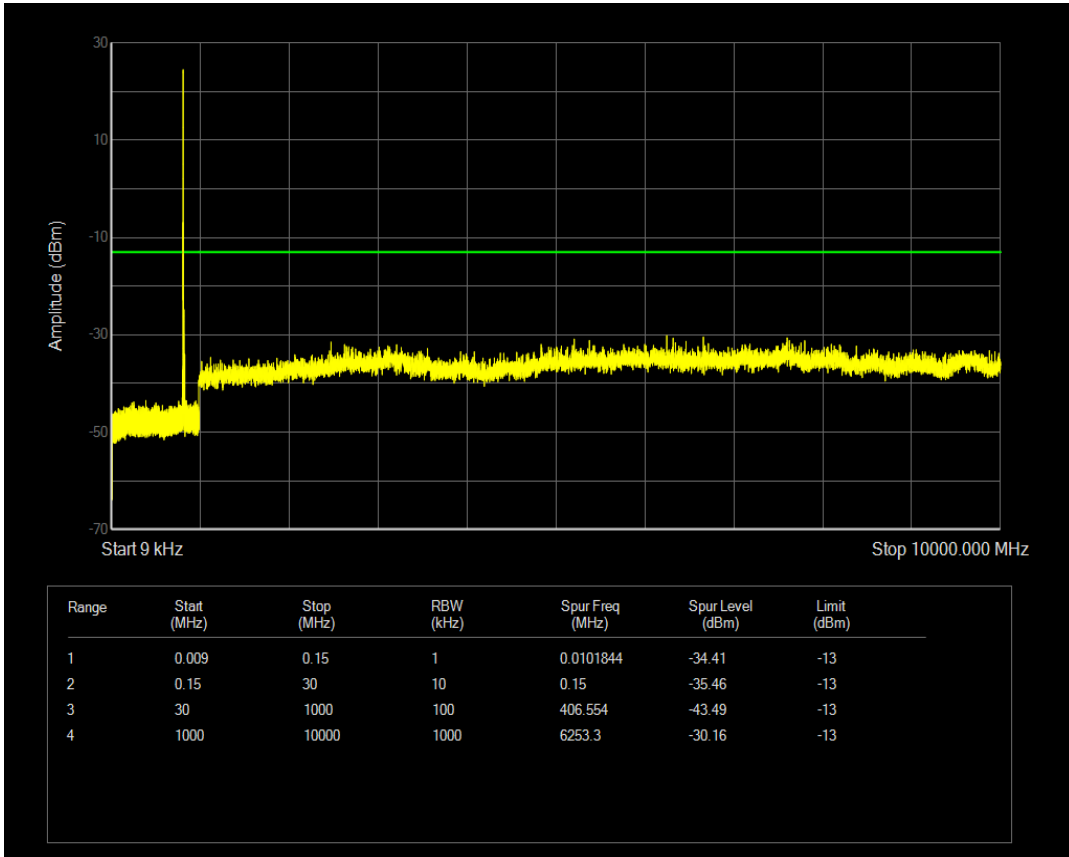

Band5 QAM16 BW=5MHz Channel=20625 RB Size=25 Position=#0

Band5 QAM16 BW=5MHz Channel=20625 RB Size=1 Position=#0

Band5 QPSK BW=10MHz Channel=20450 RB Size=1 Position=#0

Band5 QAM16 BW=10MHz Channel=20450 RB Size=1 Position=#0

Band5 QPSK BW=10MHz Channel=20450 RB Size=50 Position=#0

Band5 QAM16 BW=10MHz Channel=20450 RB Size=50 Position=#0

Band5 QPSK BW=10MHz Channel=20525 RB Size=1 Position=#0

Band5 QPSK BW=10MHz Channel=20525 RB Size=50 Position=#0

Band5 QAM16 BW=10MHz Channel=20525 RB Size=50 Position=#0

Band5 QAM16 BW=10MHz Channel=20525 RB Size=1 Position=#0

Band5 QPSK BW=10MHz Channel=20600 RB Size=1 Position=#0

Band5 QPSK BW=10MHz Channel=20600 RB Size=50 Position=#0