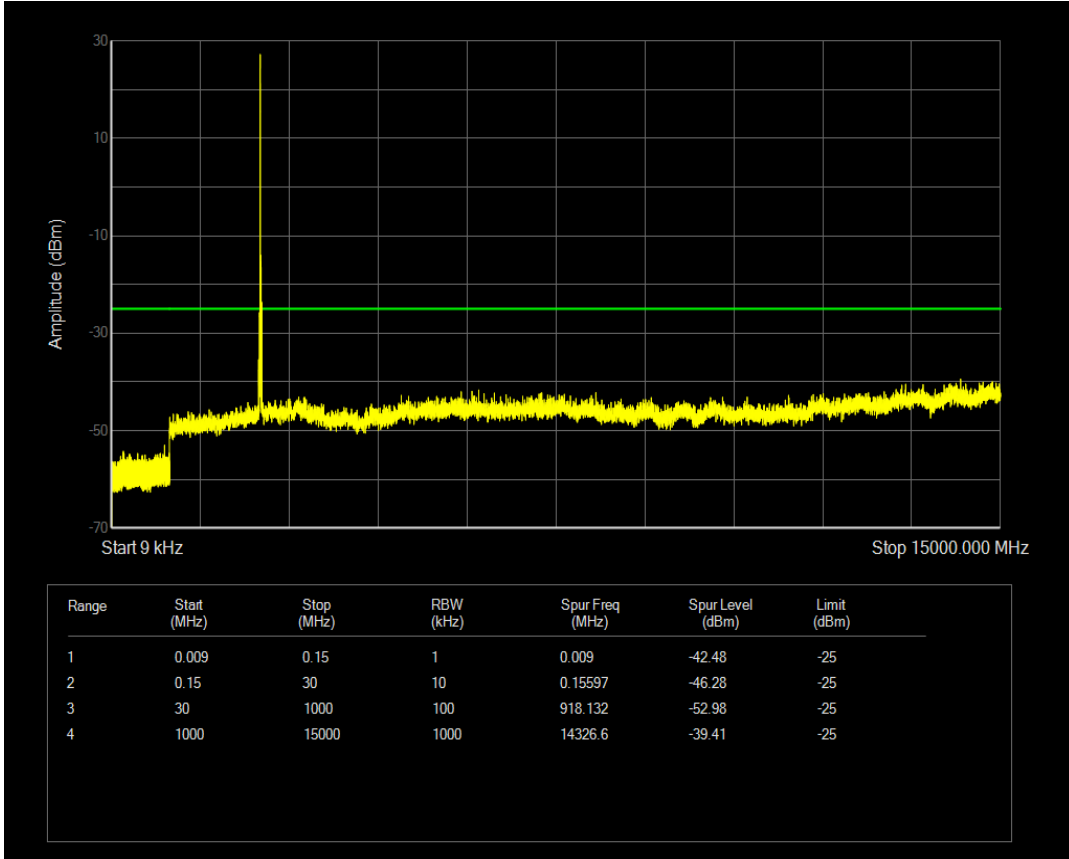

Band7 QAM16 BW=10MHz Channel=21400 RB Size=50 Position=#0

Band7 QAM16 BW=10MHz Channel=21400 RB Size=1 Position=#0

Band7 QPSK BW=15MHz Channel=20825 RB Size=75 Position=#0

Band7 QPSK BW=15MHz Channel=20825 RB Size=1 Position=#0

Band7 QAM16 BW=15MHz Channel=20825 RB Size=1 Position=#0

Band7 QPSK BW=15MHz Channel=21100 RB Size=1 Position=#0

Band7 QAM16 BW=15MHz Channel=20825 RB Size=75 Position=#0

Band7 QPSK BW=15MHz Channel=21100 RB Size=75 Position=#0