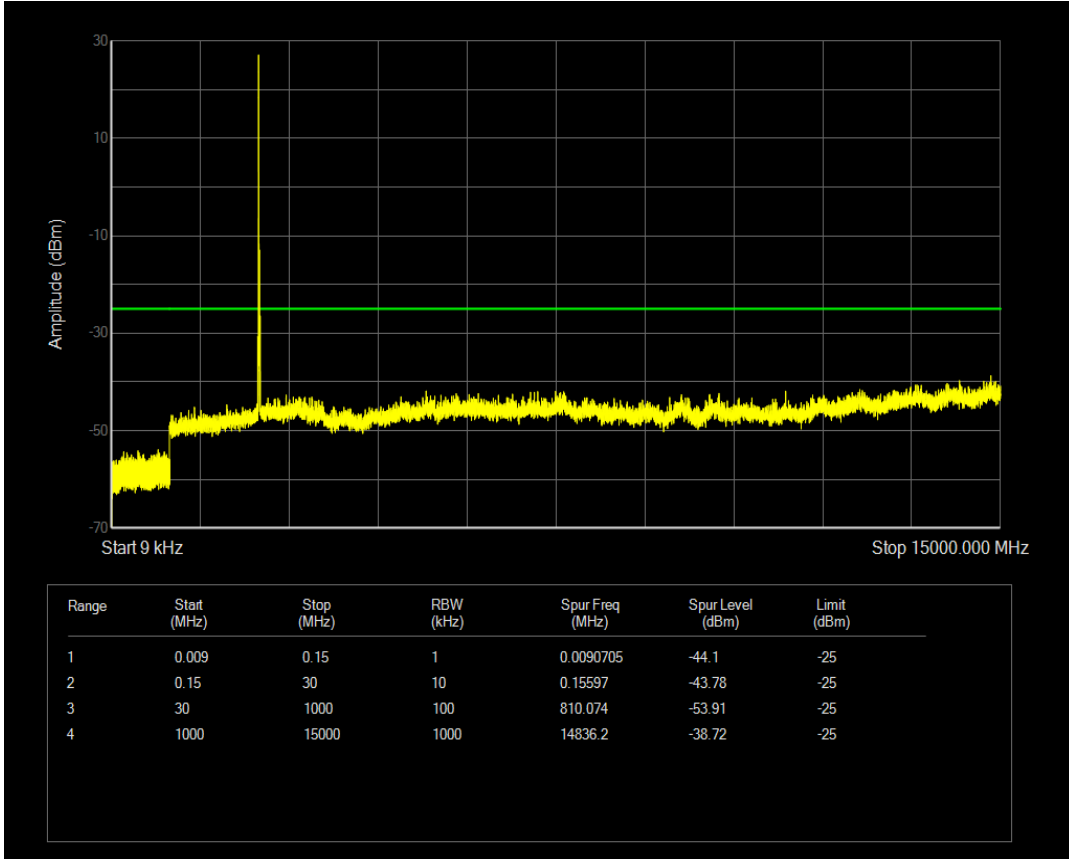

Band7 QAM16 BW=10MHz Channel=21400 RB Size=50 Position=#0

Band7 QAM16 BW=10MHz Channel=21400 RB Size=1 Position=#0

Band7 QPSK BW=15MHz Channel=20825 RB Size=75 Position=#0

Band7 QPSK BW=15MHz Channel=20825 RB Size=1 Position=#0