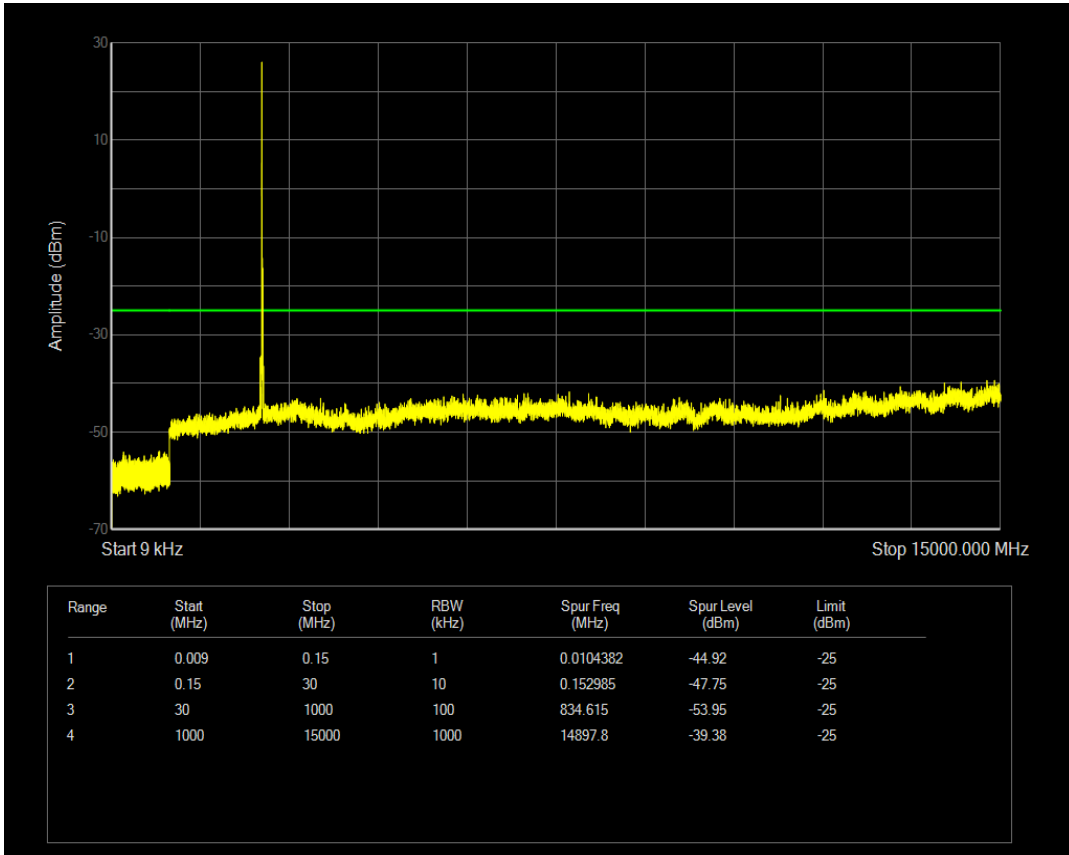

Band7 QAM16 BW=15MHz Channel=21100 RB Size=75 Position=#0

Band7 QAM16 BW=15MHz Channel=21100 RB Size=1 Position=#0

Band7 QPSK BW=15MHz Channel=21375 RB Size=1 Position=#0

Band7 QPSK BW=15MHz Channel=21375 RB Size=75 Position=#0

Band7 QAM16 BW=15MHz Channel=21375 RB Size=1 Position=#0

Band7 QPSK BW=20MHz Channel=20850 RB Size=1 Position=#0

Band7 QAM16 BW=15MHz Channel=21375 RB Size=75 Position=#0

Band7 QPSK BW=20MHz Channel=20850 RB Size=100 Position=#0