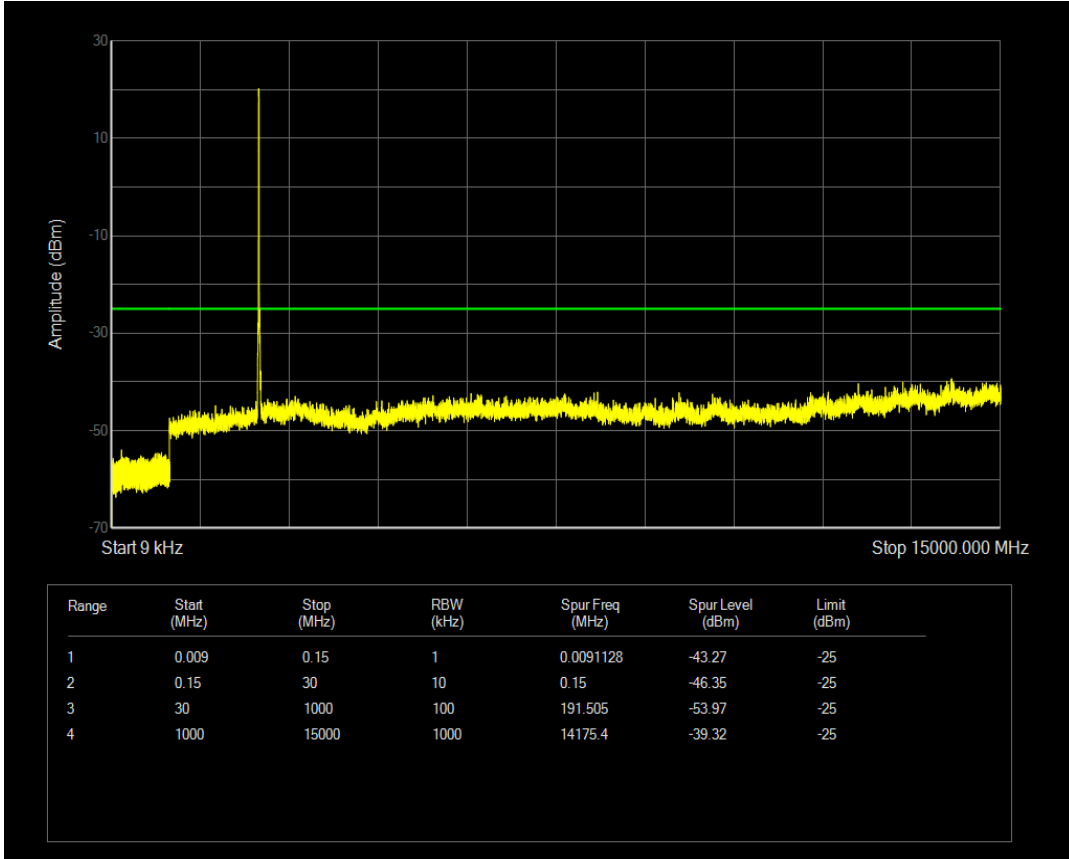

Band7 QAM16 BW=5MHz Channel=21425 RB Size=1 Position=#0

Band7 QPSK BW=10MHz Channel=20800 RB Size=1 Position=#0

Band7 QAM16 BW=5MHz Channel=21425 RB Size=25 Position=#0

Band7 QPSK BW=10MHz Channel=20800 RB Size=50 Position=#0

Band7 QAM16 BW=10MHz Channel=20800 RB Size=1 Position=#0

Band7 QAM16 BW=10MHz Channel=20800 RB Size=50 Position=#0

Band7 QPSK BW=10MHz Channel=21100 RB Size=1 Position=#0

Band7 QPSK BW=10MHz Channel=21100 RB Size=50 Position=#0