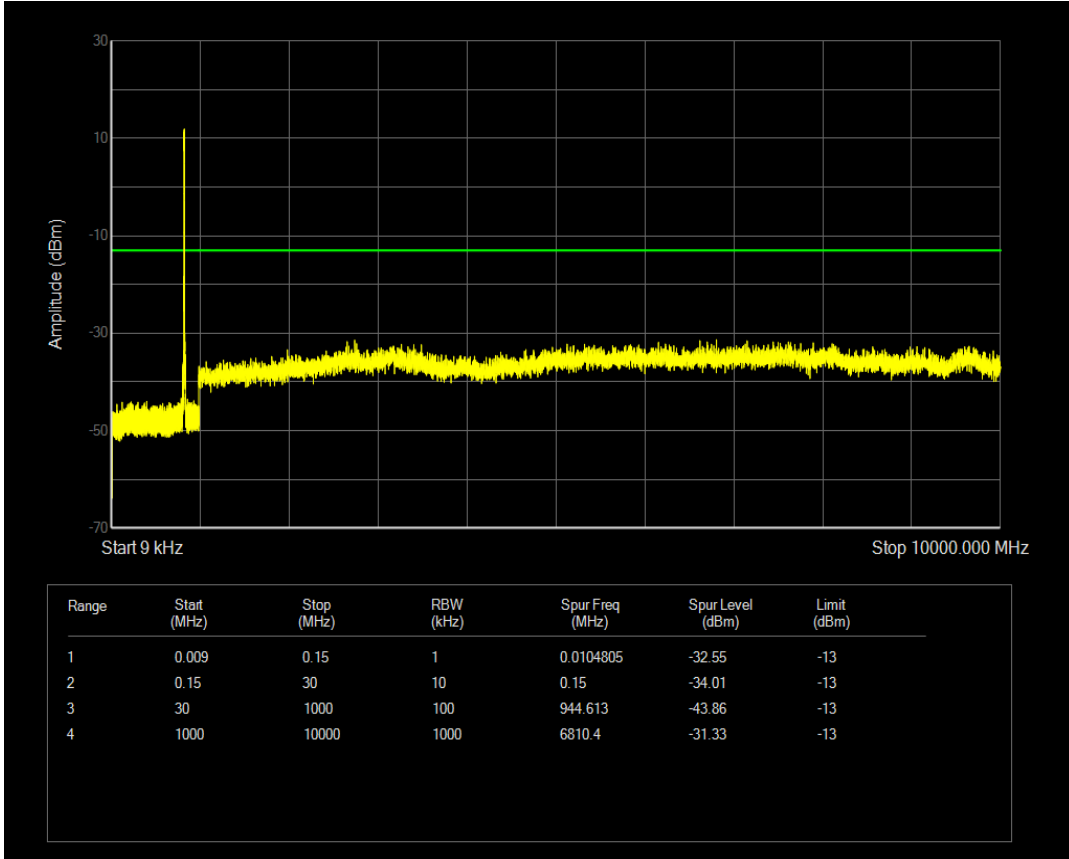

Band5 QAM16 BW=5MHz Channel=20625 RB Size=25 Position=#0

Band5 QAM16 BW=5MHz Channel=20625 RB Size=1 Position=#0

Band5 QPSK BW=10MHz Channel=20450 RB Size=1 Position=#0

Band5 QAM16 BW=10MHz Channel=20450 RB Size=1 Position=#0

Band5 QPSK BW=10MHz Channel=20450 RB Size=50 Position=#0

Band5 QAM16 BW=10MHz Channel=20450 RB Size=50 Position=#0

Band5 QPSK BW=10MHz Channel=20525 RB Size=1 Position=#0

Band5 QPSK BW=10MHz Channel=20525 RB Size=50 Position=#0

Band5 QAM16 BW=10MHz Channel=20525 RB Size=50 Position=#0

Band5 QAM16 BW=10MHz Channel=20525 RB Size=1 Position=#0

Band5 QPSK BW=10MHz Channel=20600 RB Size=1 Position=#0

Band5 QPSK BW=10MHz Channel=20600 RB Size=50 Position=#0