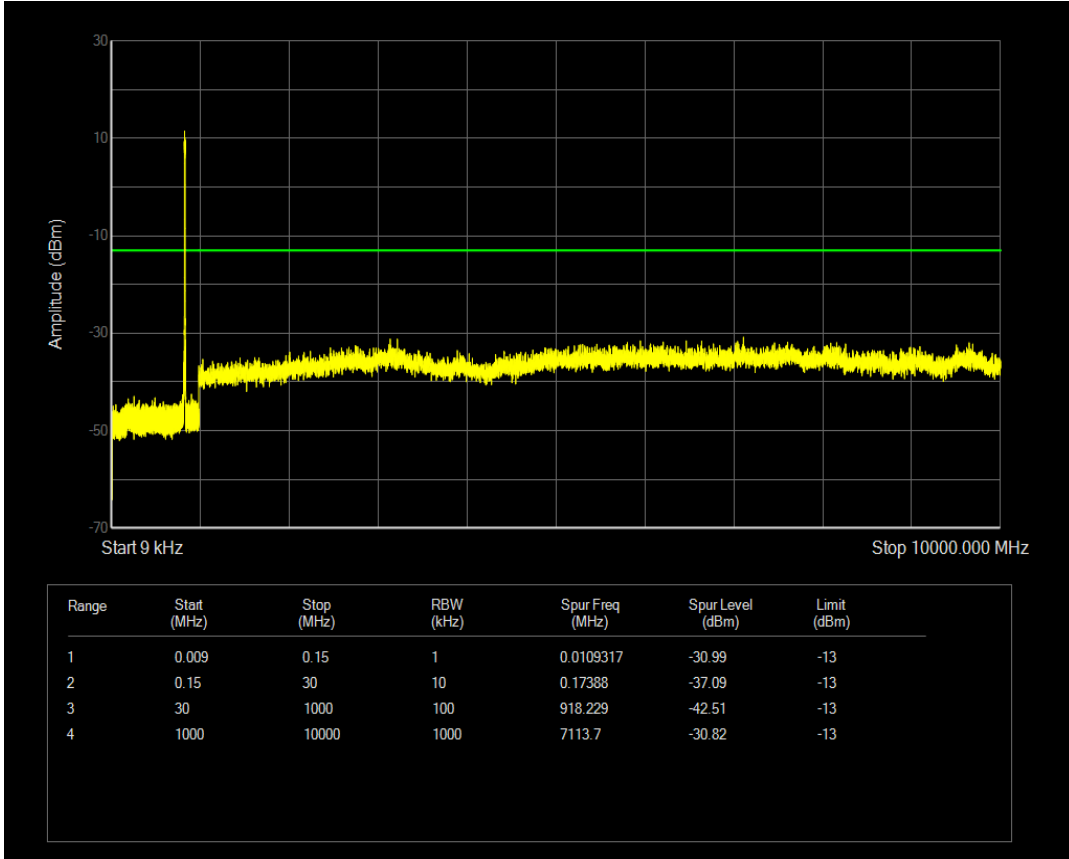

Band5 QPSK BW=10MHz Channel=20450 RB Size=50 Position=#0

Band5 QAM16 BW=10MHz Channel=20450 RB Size=50 Position=#0

Band5 QPSK BW=10MHz Channel=20525 RB Size=1 Position=#0

Band5 QPSK BW=10MHz Channel=20525 RB Size=50 Position=#0

Band5 QAM16 BW=10MHz Channel=20525 RB Size=50 Position=#0

Band5 QAM16 BW=10MHz Channel=20525 RB Size=1 Position=#0

Band5 QPSK BW=10MHz Channel=20600 RB Size=1 Position=#0

Band5 QPSK BW=10MHz Channel=20600 RB Size=50 Position=#0

Band5 QAM16 BW=10MHz Channel=20600 RB Size=1 Position=#0

Band5 QAM16 BW=10MHz Channel=20600 RB Size=50 Position=#0

Band7 QPSK BW=5MHz Channel=20775 RB Size=1 Position=#0

Band7 QPSK BW=5MHz Channel=20775 RB Size=25 Position=#0