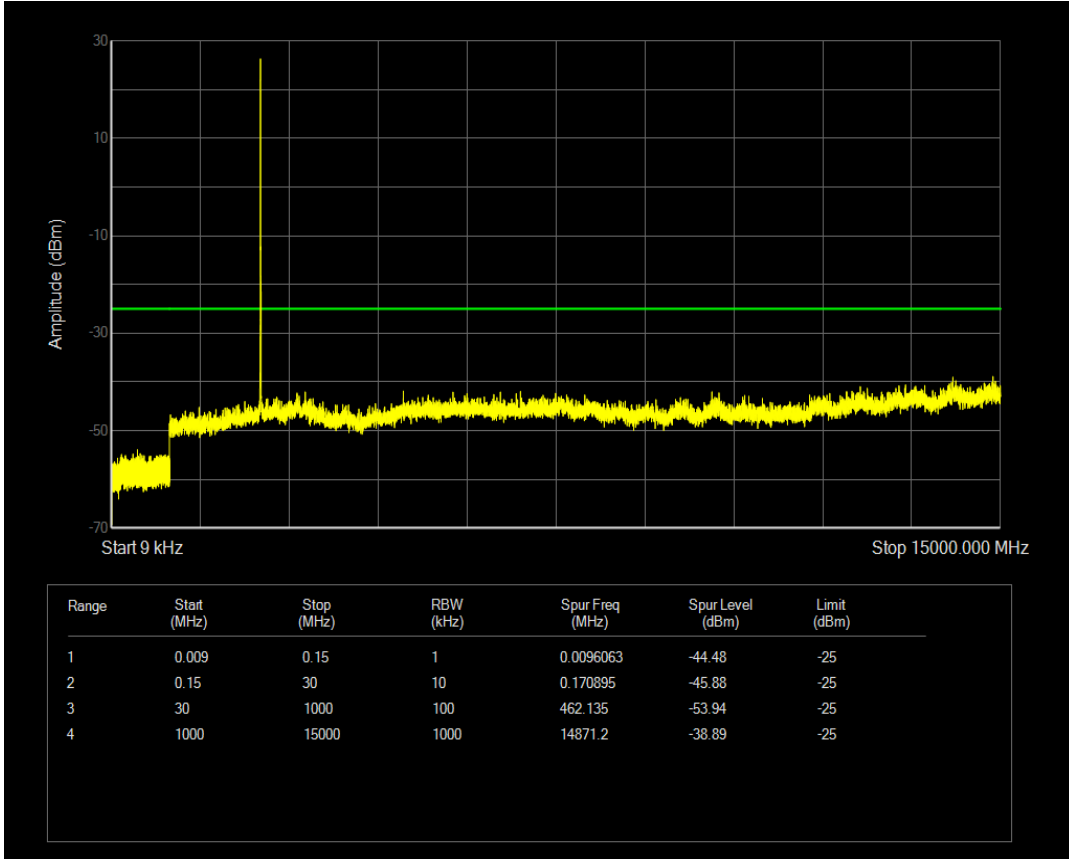

Band7 QAM16 BW=5MHz Channel=20775 RB Size=1 Position=#0

Band7 QAM16 BW=5MHz Channel=20775 RB Size=25 Position=#0

Band7 QPSK BW=5MHz Channel=21100 RB Size=25 Position=#0

Band7 QPSK BW=5MHz Channel=21100 RB Size=1 Position=#0