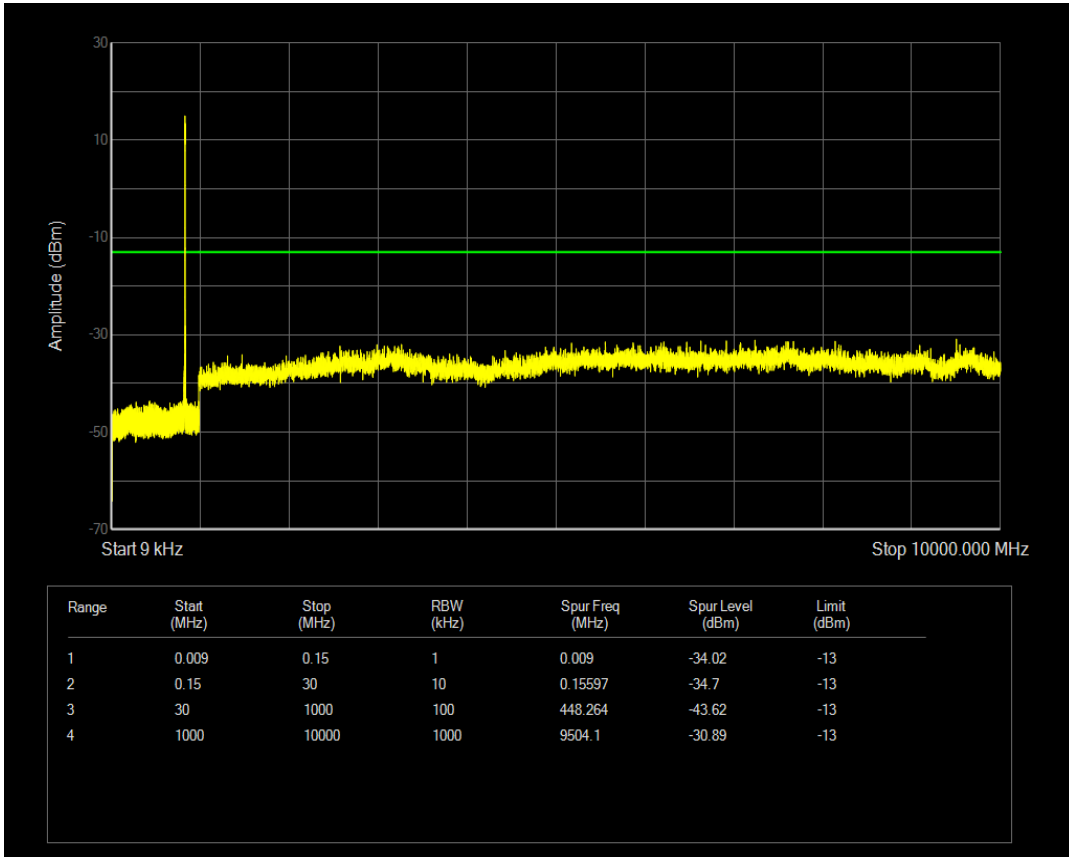

Band5 QAM16 BW=5MHz Channel=20625 RB Size=25 Position=#0

Band5 QAM16 BW=5MHz Channel=20625 RB Size=1 Position=#0

Band5 QPSK BW=10MHz Channel=20450 RB Size=1 Position=#0

Band5 QAM16 BW=10MHz Channel=20450 RB Size=1 Position=#0

Band5 QPSK BW=10MHz Channel=20450 RB Size=50 Position=#0

Band5 QAM16 BW=10MHz Channel=20450 RB Size=50 Position=#0

Band5 QPSK BW=10MHz Channel=20525 RB Size=1 Position=#0

Band5 QPSK BW=10MHz Channel=20525 RB Size=50 Position=#0

Band5 QAM16 BW=10MHz Channel=20525 RB Size=50 Position=#0

Band5 QAM16 BW=10MHz Channel=20525 RB Size=1 Position=#0

Band5 QPSK BW=10MHz Channel=20600 RB Size=1 Position=#0

Band5 QPSK BW=10MHz Channel=20600 RB Size=50 Position=#0