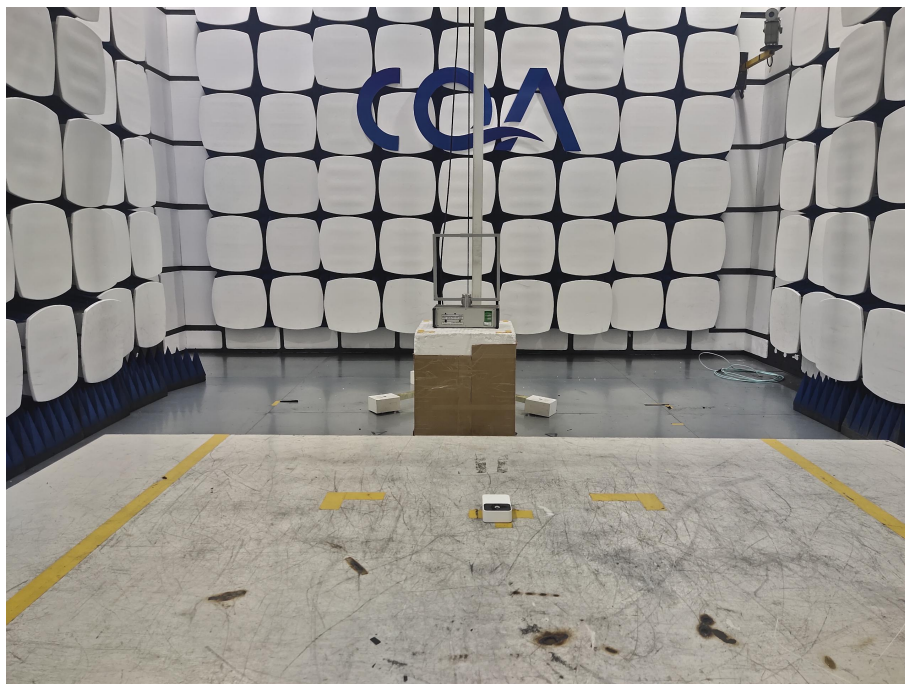

1 Photographs - EUT Test Setup

1.1 Radiated Spurious Emission

9kHz~30MHz:

30MHz~1GHz:

Above 1GHz:

1.2 Conducted Emission