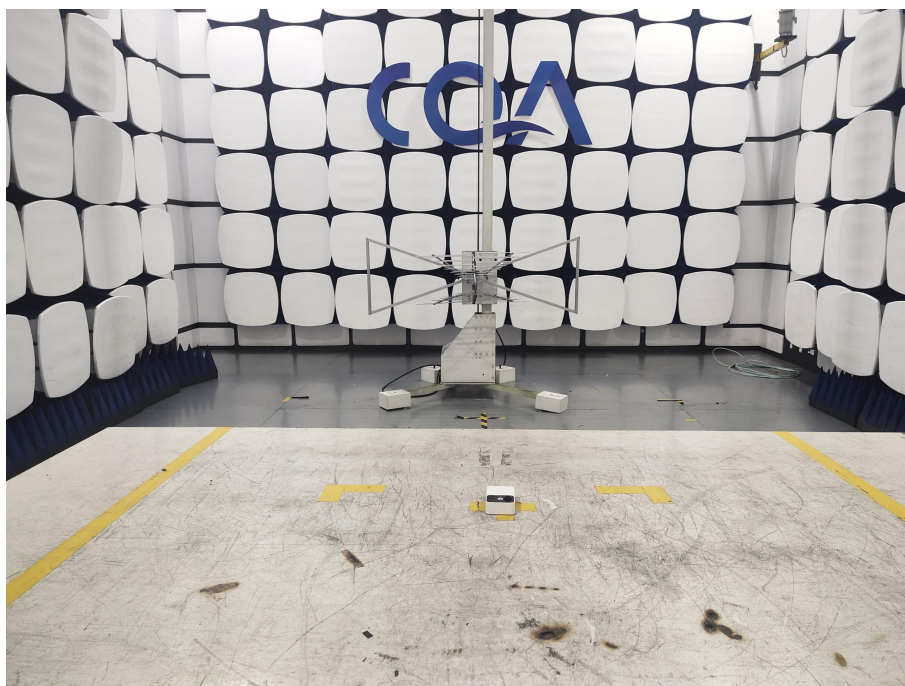

1 Photographs - EUT Test Setup

1.1 Radiated Spurious Emission

9kHz~30MHz:

30MHz~1GHz:

Above 1GHz:

1.2 Conducted Emission