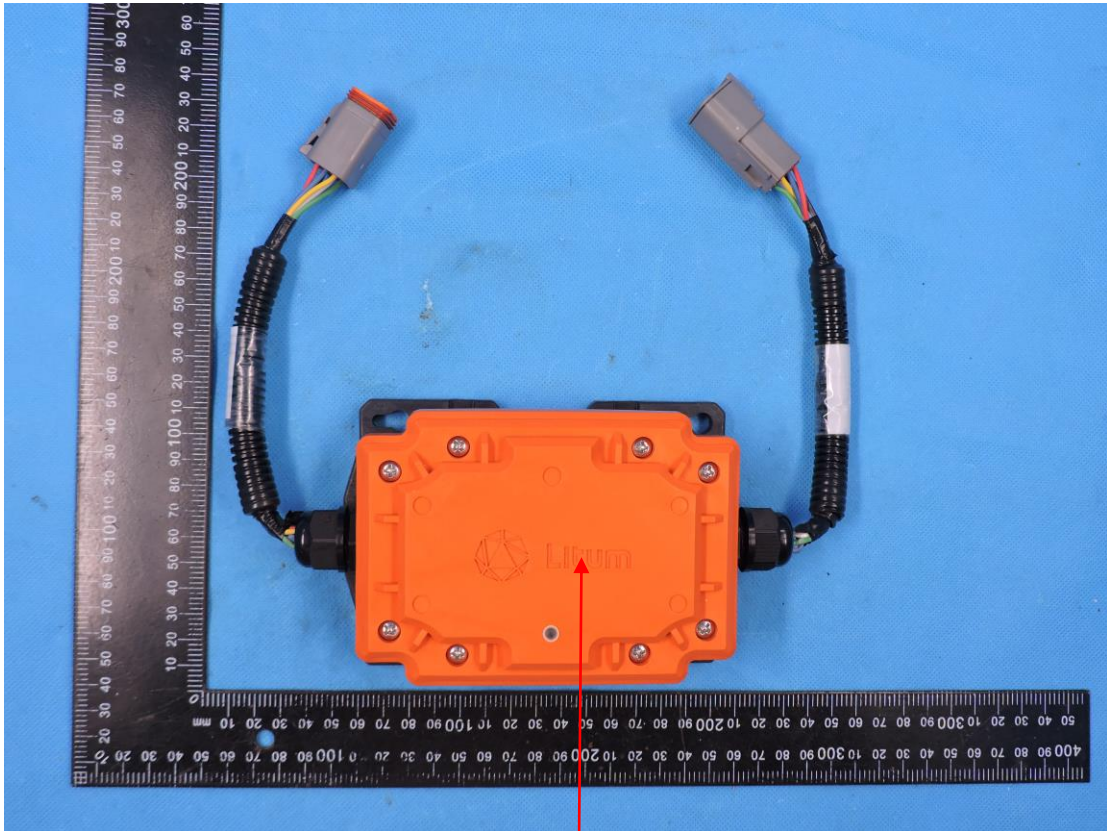

FCC&IC Label

430 Collision Warning System

Model: 430

FCC ID: 2AW7W-430

IC: 26820-430A

10mm*30mm, stickers

FCC&IC Label

430 Collision Warning System

Model: 4300000004

FCC ID: 2AW7W-430

IC: 26820-430A

10mm*30mm, stickers

FCC&IC Label

430 Collision Warning System

Model: 4300000005

FCC ID: 2AW7W-430

IC: 26820-430A

10mm*30mm, stickers

FCC&IC Label

430 Collision Warning System

Model: 4300000006

FCC ID: 2AW7W-430

IC: 26820-430A

10mm*30mm, stickers