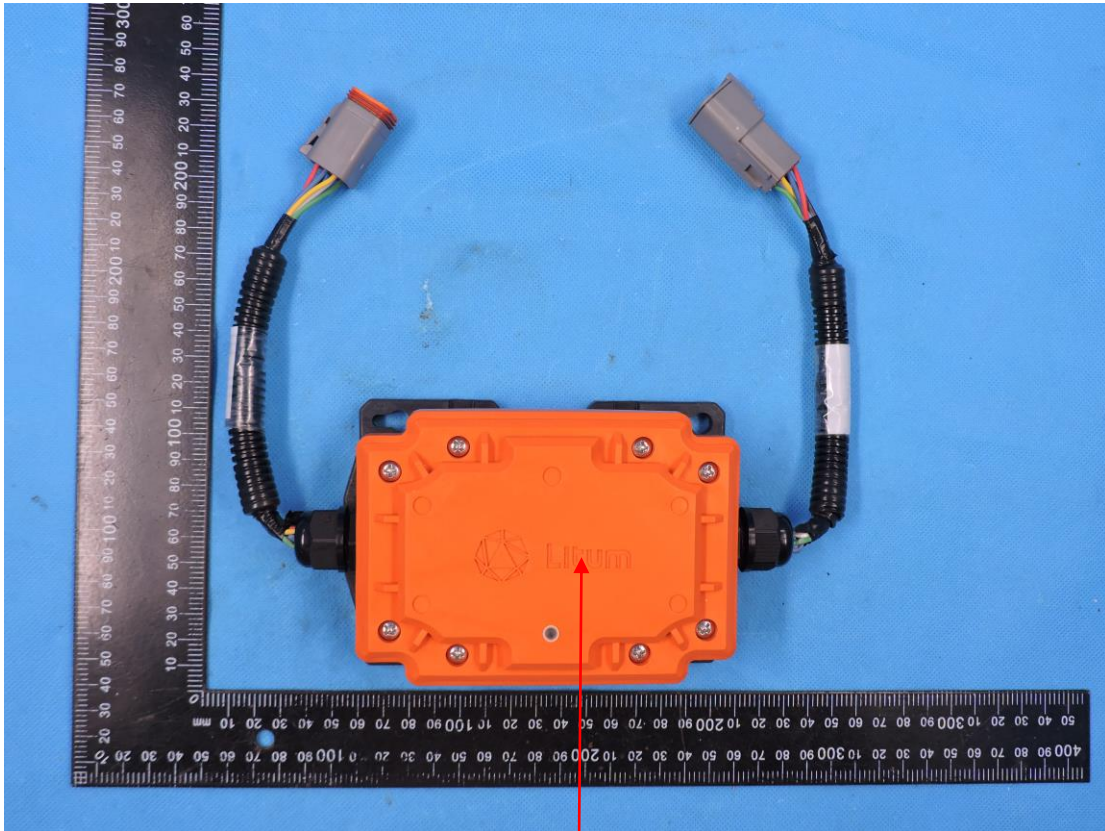

FCC&IC Label

430 Collision Warning System

Model: 430

FCC ID: 2AW7W-430

IC: 26820-430A

10mm*30mm, stickers

FCC&IC Label

430 Collision Warning System

Model: 4300000004

FCC ID: 2AW7W-430

IC: 26820-430A

10mm*30mm, stickers

FCC&IC Label

430 Collision Warning System

Model: 4300000005

FCC ID: 2AW7W-430

IC: 26820-430A

10mm*30mm, stickers

FCC&IC Label

430 Collision Warning System

Model: 4300000006

FCC ID: 2AW7W-430

IC: 26820-430A

10mm*30mm, stickers