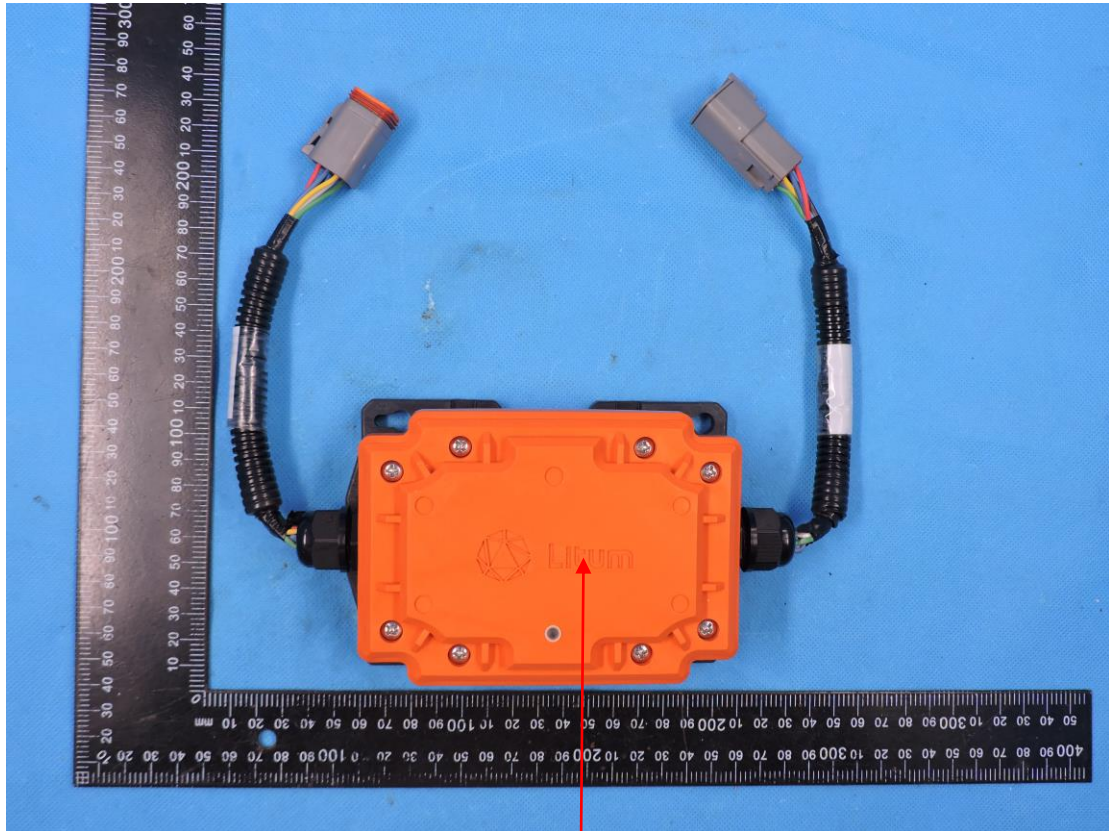

FCC&IC Label

430 Collision Warning System

Model: 430

FCC ID: 2AW7W-430

IC: 26820-430A

10mm*30mm, stickers

FCC&IC Label

430 Collision Warning System

Model: 4300000004

FCC ID: 2AW7W-430

IC: 26820-430A

10mm*30mm, stickers

FCC&IC Label

430 Collision Warning System

Model: 4300000005

FCC ID: 2AW7W-430

IC: 26820-430A

10mm*30mm, stickers

FCC&IC Label

430 Collision Warning System

Model: 4300000006

FCC ID: 2AW7W-430

IC: 26820-430A

10mm*30mm, stickers