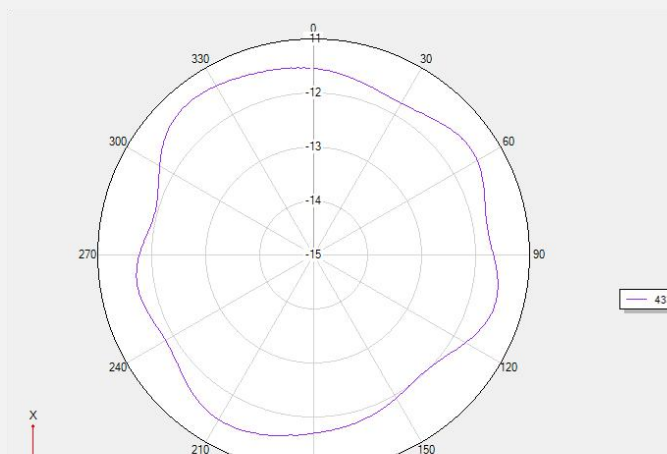

315MHZ GAIN & Efficiency

Frequency/Mhz	MaxGain/dBi	Efficiency / %
313	-24.5	9.18
314	-25.4	9.16
315	-22.9	9.28
316	-25.8	9.93
317	-27.3	9.19

433MHZ GAIN & Efficiency

Frequency/MHz	MaxGain/dBi	Efficiency /%
431	-10.8	10.68
432	-10.9	11.49
433	-11.2	11.62
434	-11.7	11.93
435	-11.8	11.21

Antenna Size :