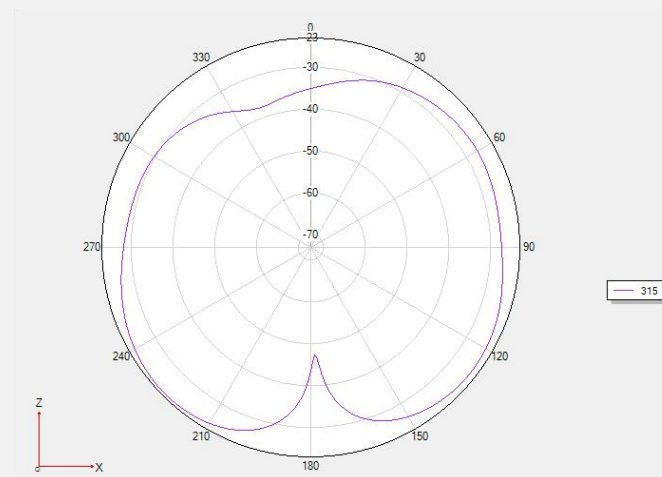

315MHZ GAIN & Efficiency

Frequency/Mhz	MaxGain/dBi	Efficiency / %
313	-24.5	9.18
314	-25.4	9.16
315	-22.9	9.28
316	-25.8	9.93
317	-27.3	9.19

433MHZ GAIN & Efficiency

Frequency/MHz	MaxGain/dBi	Efficiency /%
431	-10.8	10.68
432	-10.9	11.49
433	-11.2	11.62
434	-11.7	11.93
435	-11.8	11.21

Antenna Size :