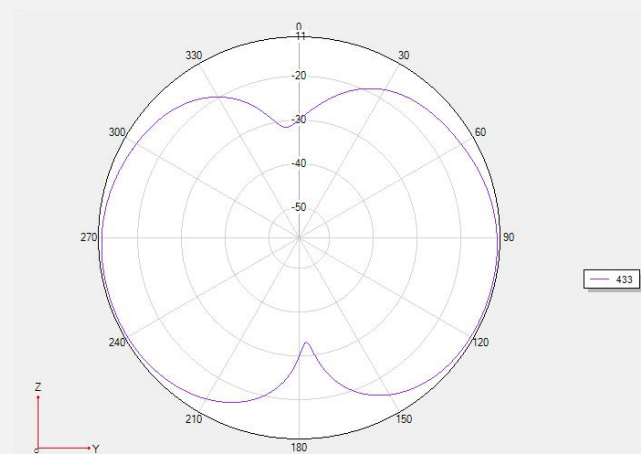

315MHZ GAIN & Efficiency

Frequency/Mhz	MaxGain/dBi	Efficiency / %
313	-24.5	9.18
314	-25.4	9.16
315	-22.9	9.28
316	-25.8	9.93
317	-27.3	9.19

433MHZ GAIN & Efficiency

Frequency/MHz	MaxGain/dBi	Efficiency /%
431	-10.8	10.68
432	-10.9	11.49
433	-11.2	11.62
434	-11.7	11.93
435	-11.8	11.21

Antenna Size :