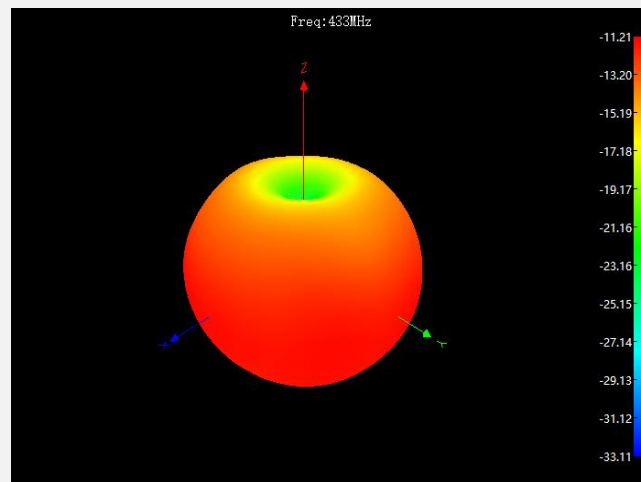

315MHZ GAIN & Efficiency

Frequency/Mhz	MaxGain/dBi	Efficiency / %
313	-24.5	9.18
314	-25.4	9.16
315	-22.9	9.28
316	-25.8	9.93
317	-27.3	9.19

433MHZ GAIN & Efficiency

Frequency/MHz	MaxGain/dBi	Efficiency /%
431	-10.8	10.68
432	-10.9	11.49
433	-11.2	11.62
434	-11.7	11.93
435	-11.8	11.21

Antenna Size :