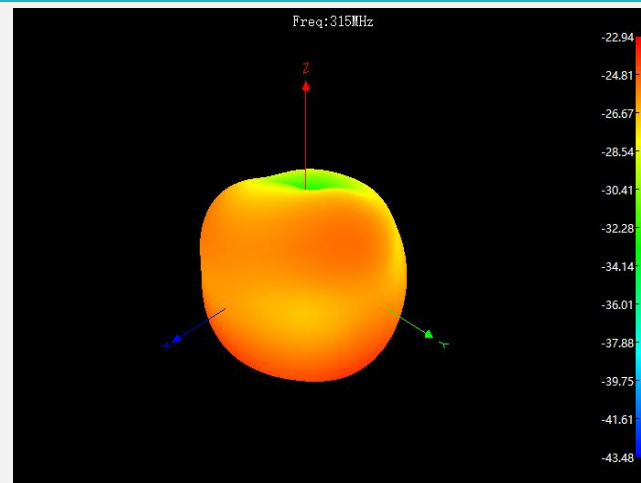

315MHZ GAIN & Efficiency

Frequency/Mhz	MaxGain/dBi	Efficiency / %
313	-24.5	9.18
314	-25.4	9.16
315	-22.9	9.28
316	-25.8	9.93
317	-27.3	9.19

433MHZ GAIN & Efficiency

Frequency/MHz	MaxGain/dBi	Efficiency /%
431	-10.8	10.68
432	-10.9	11.49
433	-11.2	11.62
434	-11.7	11.93
435	-11.8	11.21

Antenna Size :