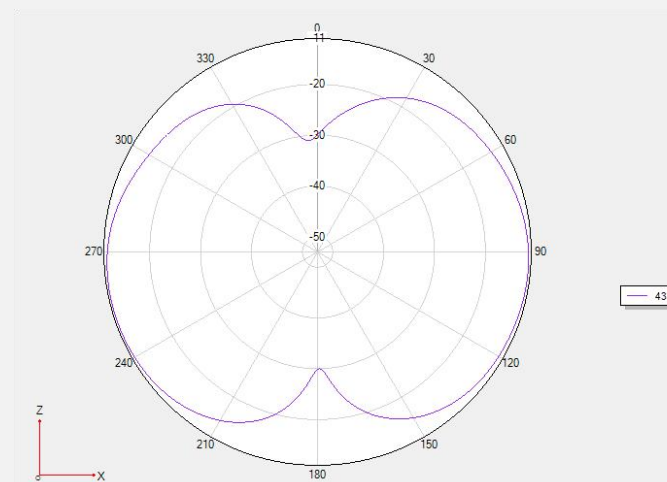

315MHZ GAIN & Efficiency

Frequency/Mhz	MaxGain/dBi	Efficiency / %
313	-24.5	9.18
314	-25.4	9.16
315	-22.9	9.28
316	-25.8	9.93
317	-27.3	9.19

433MHZ GAIN & Efficiency

Frequency/MHz	MaxGain/dBi	Efficiency /%
431	-10.8	10.68
432	-10.9	11.49
433	-11.2	11.62
434	-11.7	11.93
435	-11.8	11.21

Antenna Size :