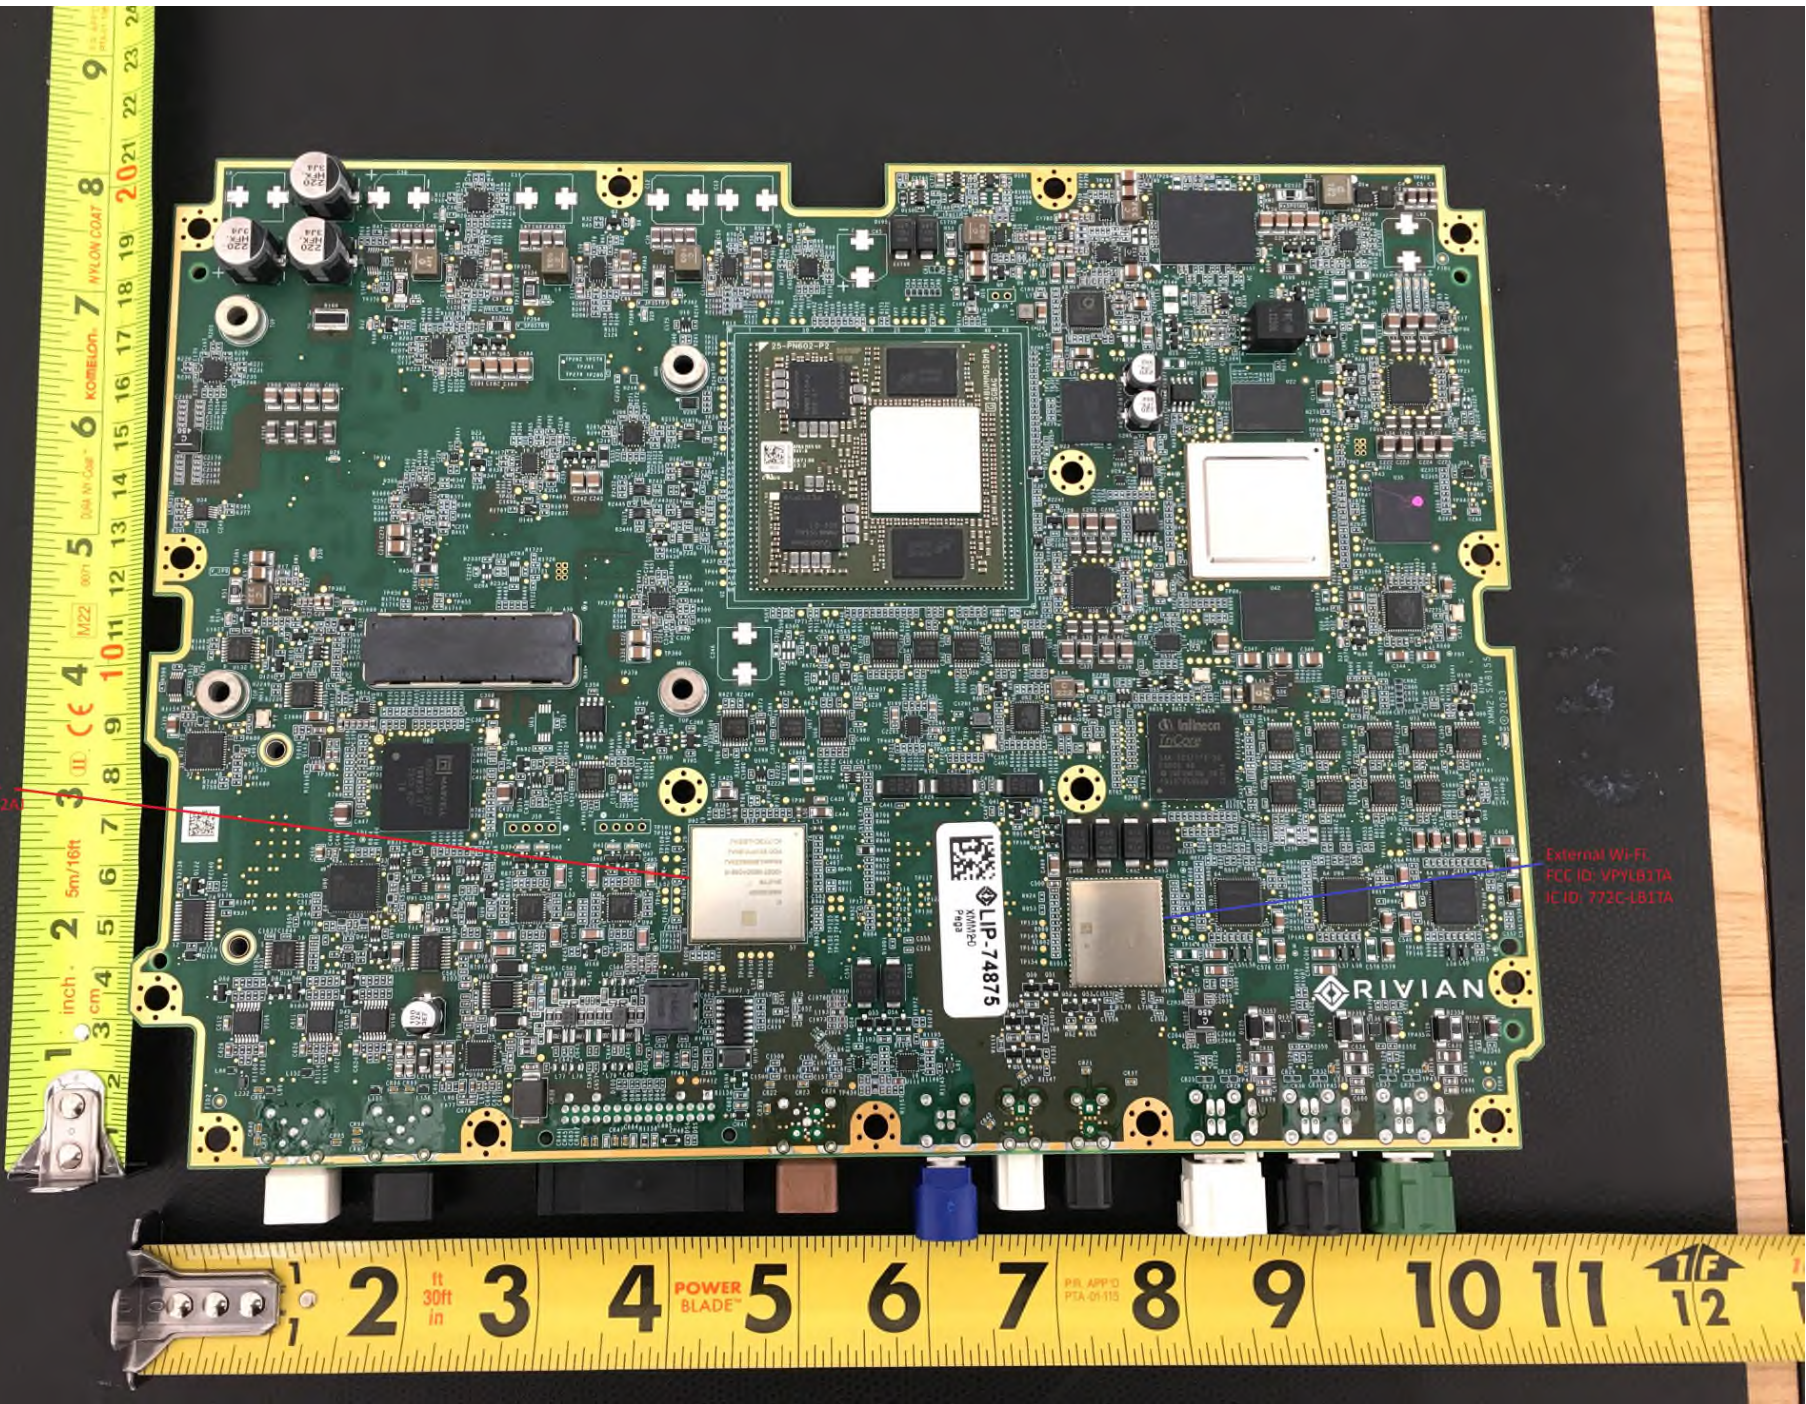

Internal Wi-Fi
FCC ID: VPYLB2A
and IC: 772C-
LB2A)

External Wi-Fi
FCC ID: VPYLB1TA
IC ID: 772C-LB1TA

QR CODE
LIP-74875

RIVIAN

RIVIAN

Cellular module,
FCC ID: QIPALAS-
AM,
Location: Bottom
side of the board.

CINTERION

S30960-S5940-A200

Made in China H

Model: ALAS5-AM

FCC ID: QIPALAS5-AM

IC: 7830A-ALAS5AM

359412 60 0562130

PD

R1
22
21
20
19
18
15
14
13
12
11
10
9
8
7
6
5
3
2
1

C1348
C1402
R15
R155
R1620

A B C D E F G H J K L M N P R T
R1621 C1548 C1549 R1620