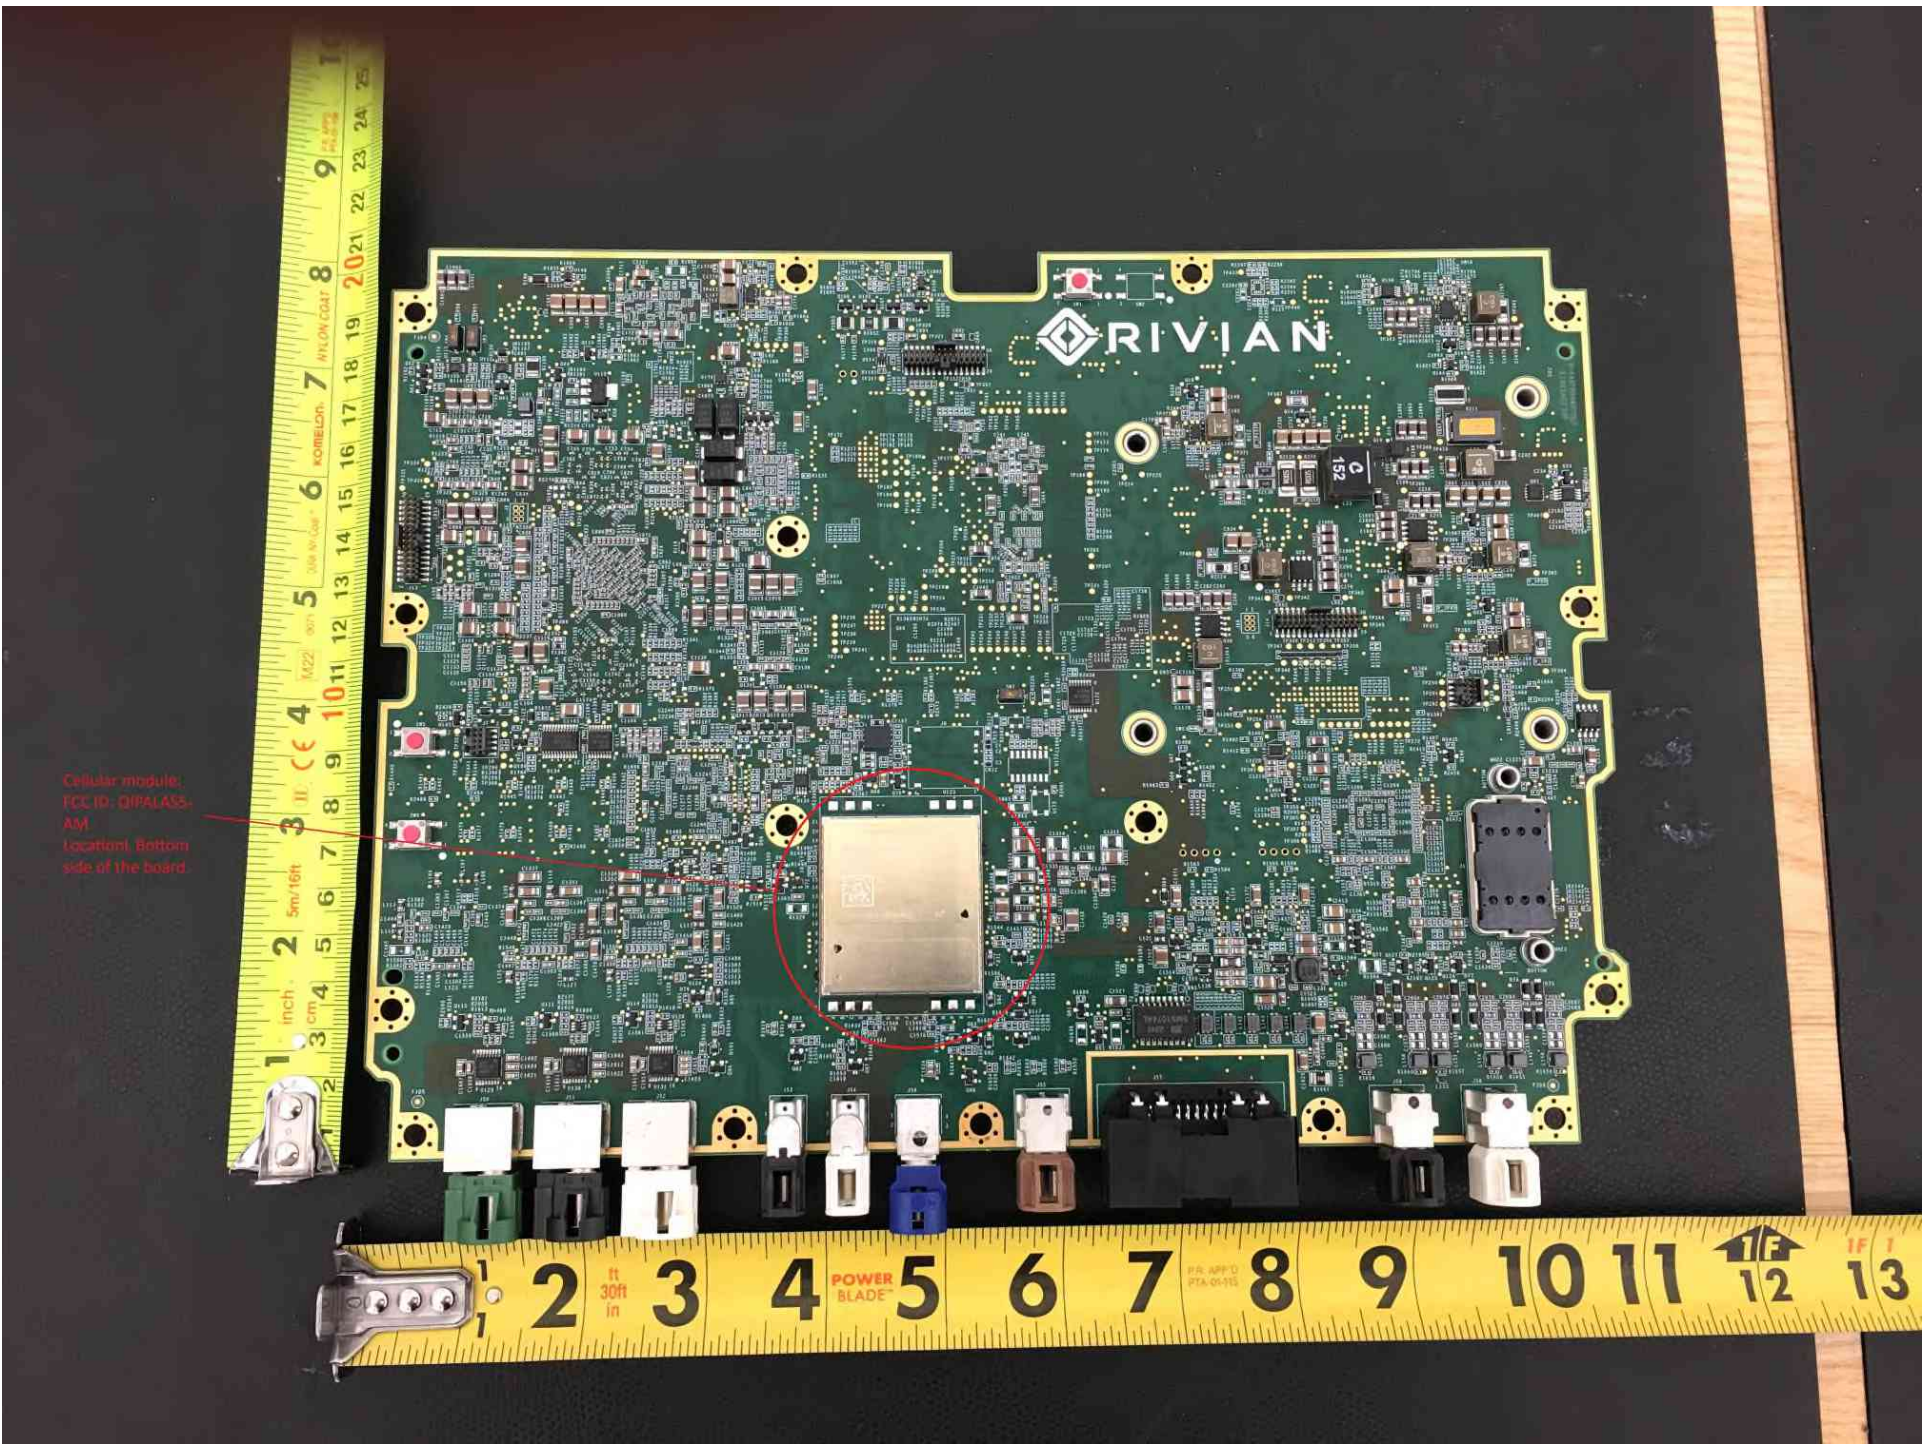

Internal Wi-Fi
FCC ID: VPYLB2A
and IC: 772C-
LB2A)

External Wi-Fi
FCC ID: VPYLB1TA
IC ID: 772C-LB1TA

QR CODE
LIP-74875

RIVIAN

RIVIAN

Cellular module,
FCC ID: QIPALAS-
AM,
Location: Bottom
side of the board.

CINTERION

S30960-S5940-A200

Made in China H

Model: ALAS5-AM

FCC ID: QIPALAS5-AM

IC: 7830A-ALAS5AM

359412 60 0562130

PD

R1
22
21
20
19
18
15
14
13
12
11
10
9
8
7
6
5
3
2
1

C1348
C1402
R15
R155
R1620

A B C D E F G H J K L M N P R T
R1621 C1548 C1549 R1620