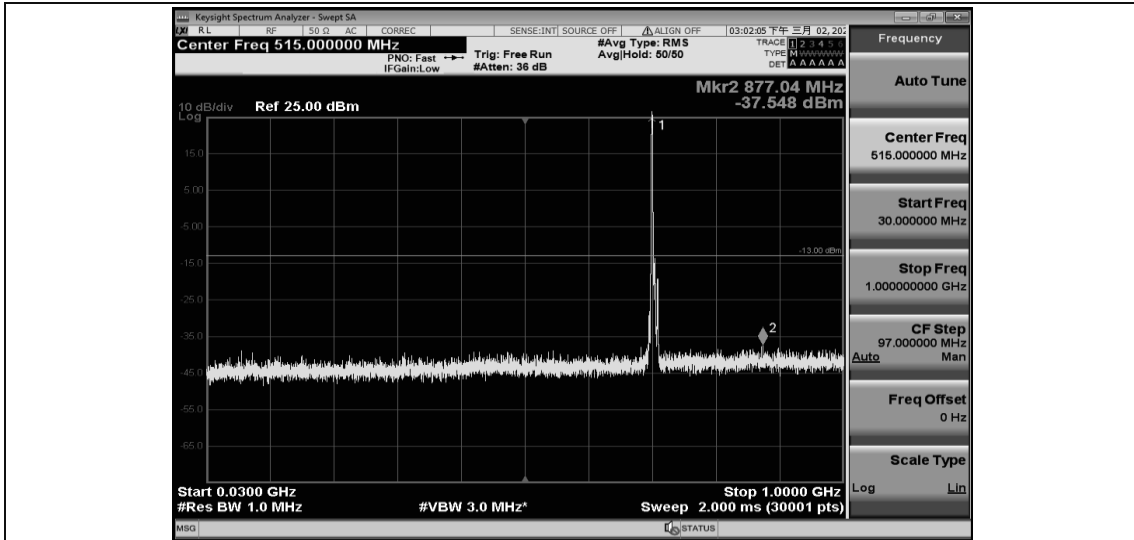

Band17-5MHz-16QAM-23755-1RB#0-Range1:30~1000MHz

Band17-5MHz-16QAM-23755-1RB#0-Range2:1000~5000MHz

Band17-5MHz-16QAM-23755-1RB#0-Range3:5000~12000MHz

Band17-5MHz-16QAM-23755-1RB#0-Range4:12000~26500MHz

Band17-5MHz-16QAM-23790-1RB#0-Range1:30~1000MHz