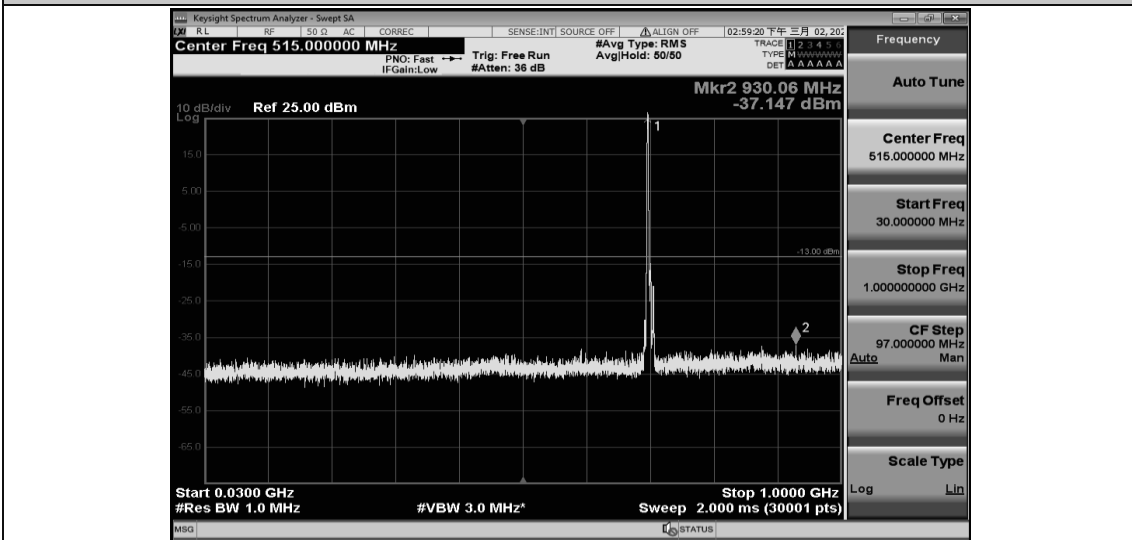

Band17-5MHz-16QAM-23755-1RB#0-Range1:30~1000MHz

Band17-5MHz-16QAM-23755-1RB#0-Range2:1000~5000MHz