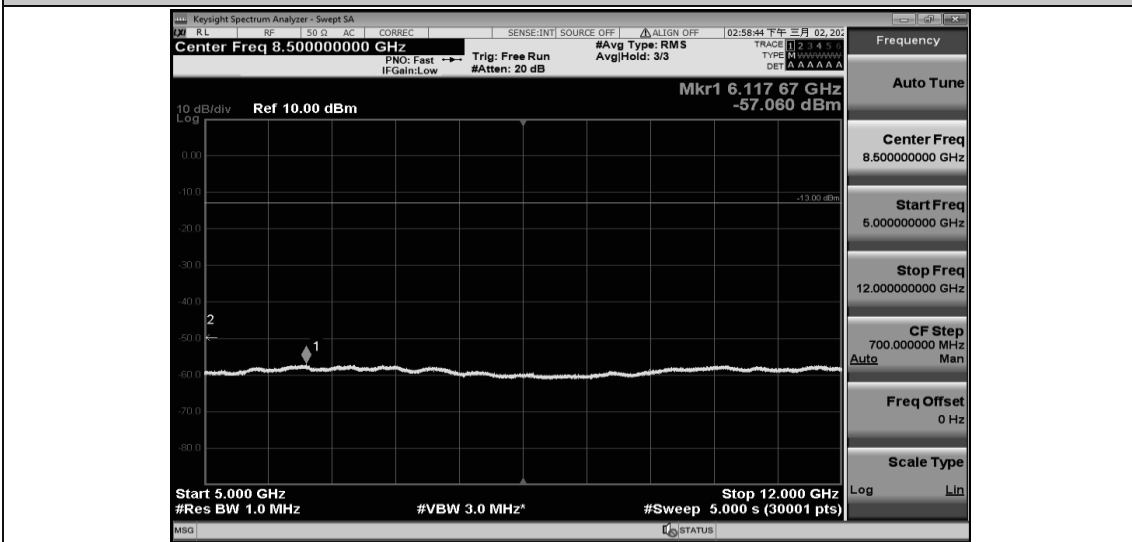

Band17-5MHz-QPSK-23755-1RB#0-Range3:5000~12000MHz

Band17-5MHz-QPSK-23755-1RB#0-Range4:12000~26500MHz