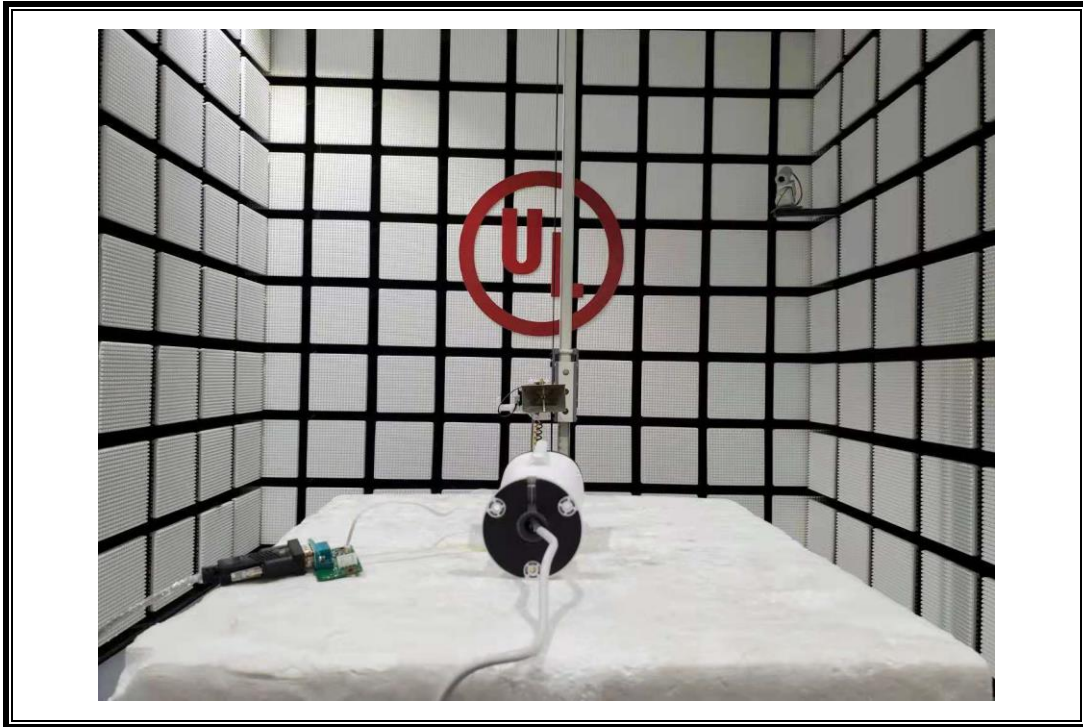

Appendix II

Setup Photographs

RADIATED RF MEASUREMENT SETUP (30MHz ~ 1 GHz)

RADIATED RF MEASUREMENT SETUP (Below 30MHz)

RADIATED RF MEASUREMENT SETUP (Above 1G – X axis)

RADIATED RF MEASUREMENT SETUP (Above 1G – Y axis)

RADIATED RF MEASUREMENT SETUP (Above 1G – Z axis)

AC POWER LINE CONDUCTED EMISSIONS