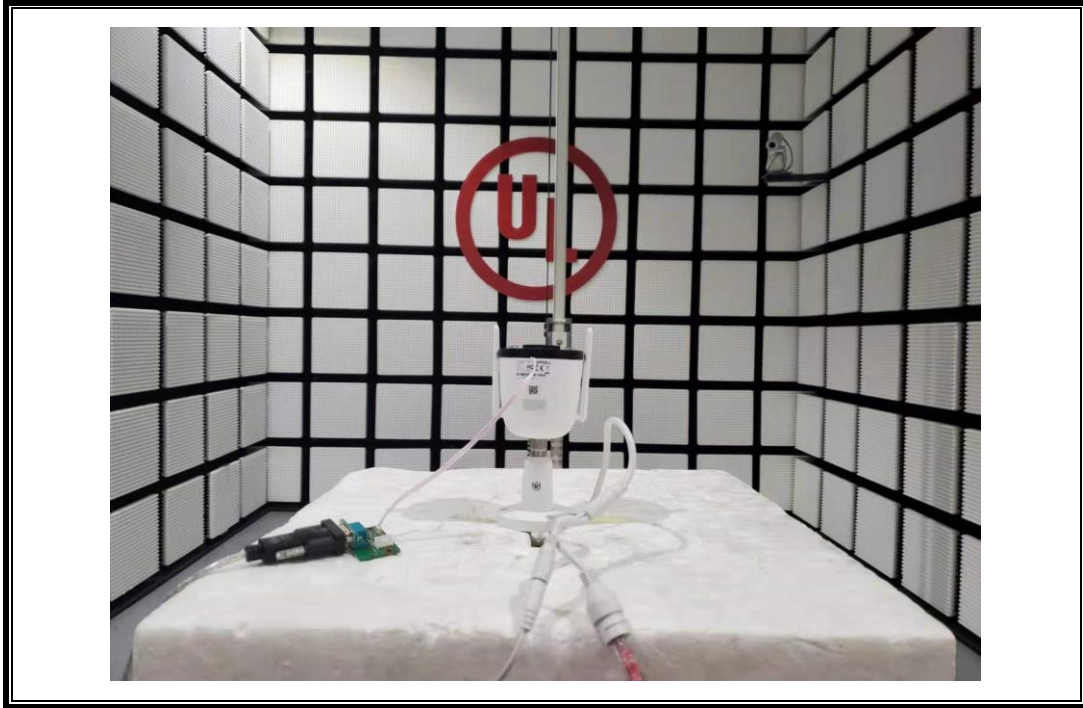

Appendix II

Setup Photographs

RADIATED RF MEASUREMENT SETUP (30MHz ~ 1 GHz)

RADIATED RF MEASUREMENT SETUP (Below 30MHz)

RADIATED RF MEASUREMENT SETUP (Above 1G – X axis)

RADIATED RF MEASUREMENT SETUP (Above 1G – Y axis)

RADIATED RF MEASUREMENT SETUP (Above 1G – Z axis)

AC POWER LINE CONDUCTED EMISSIONS