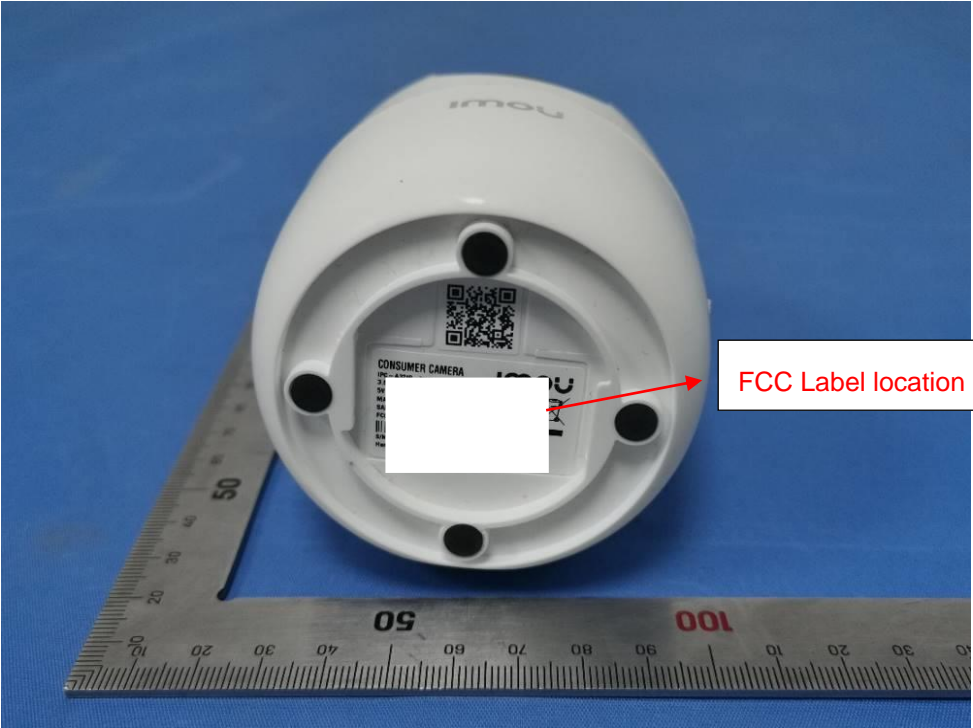

CONSUMER CAMERA

IPC-A32IP

2.8mm

5V $\overline{\text{---}}$ , 1A

MADE IN CHINA

SAFETY CODE:L24BG50C

FCC ID:2AVYF-IPC-A3XI

S/N: 8D0673C YAZ6B486

Hangzhou Huacheng Network Technology Co.,Ltd.

Imou

FCC Warning Statement

This device complies with part 15 of the FCC Rules.

Operation is subject to the following two conditions:

- (1) This device may not cause harmful interference and
- (2) this device must accept any interference received, including interference that may cause undesired operation.

FCC Warning

FCC Label location