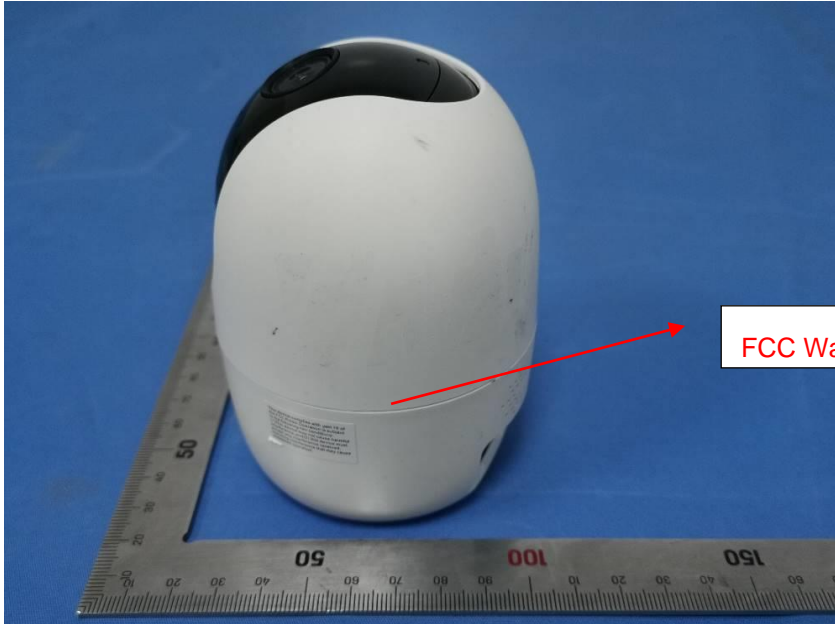

CONSUMER CAMERA

IPC-A32IP

2.8mm

5V $\overline{\text{---}}$ , 1A

MADE IN CHINA

SAFETY CODE:L24BG50C

FCC ID:2AVYF-IPC-A3XI

S/N: 8D0673C YAZ6B486

Hangzhou Huacheng Network Technology Co.,Ltd.

Imou

FCC Warning Statement

This device complies with part 15 of the FCC Rules.

Operation is subject to the following two conditions:

- (1) This device may not cause harmful interference and
- (2) this device must accept any interference received, including interference that may cause undesired operation.

FCC Warning

FCC Label location