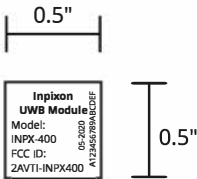

# Inpixon UWB Module Label - 2AVTI-INPX400

**Label: OnlineLabels OL2050LP**  
Weatherproof Polyester Laser -  
0.5" x 0.5" Small Square / Half Inch  
Labels

**Font (FCC):** 4pt Open Sans  
**MFD, UID Font:** 3pt Open Sans