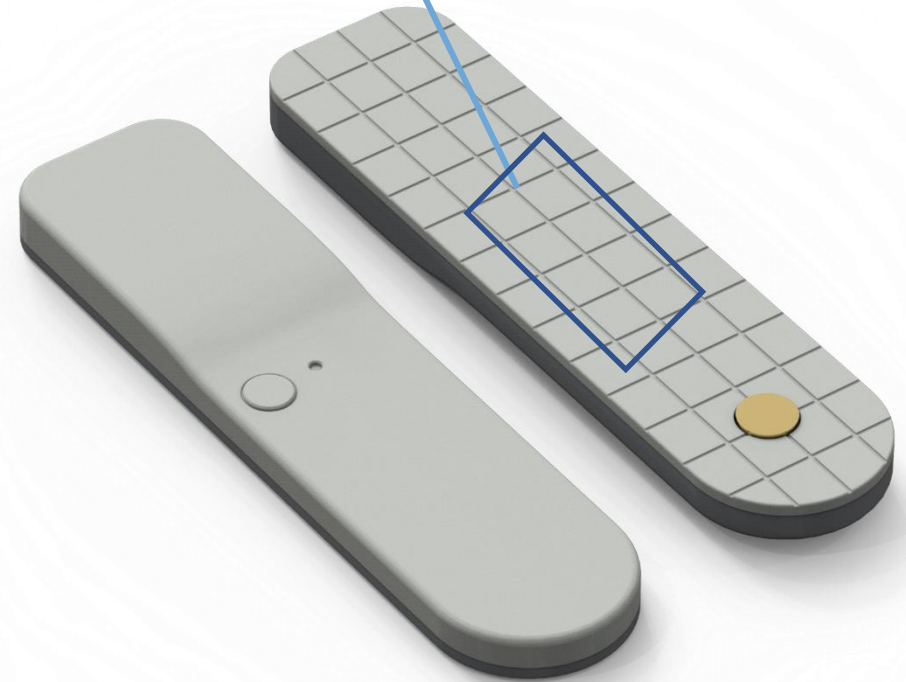

Thermometer

- Model : els-FC-3-1
- FCC ID : 2AVRF-ELS-FC-3-1

elssen Inc.

435, 65, Techno 3-ro, Yuseong-gu, Daejeon, Republic of Korea

Label

<Back of device>