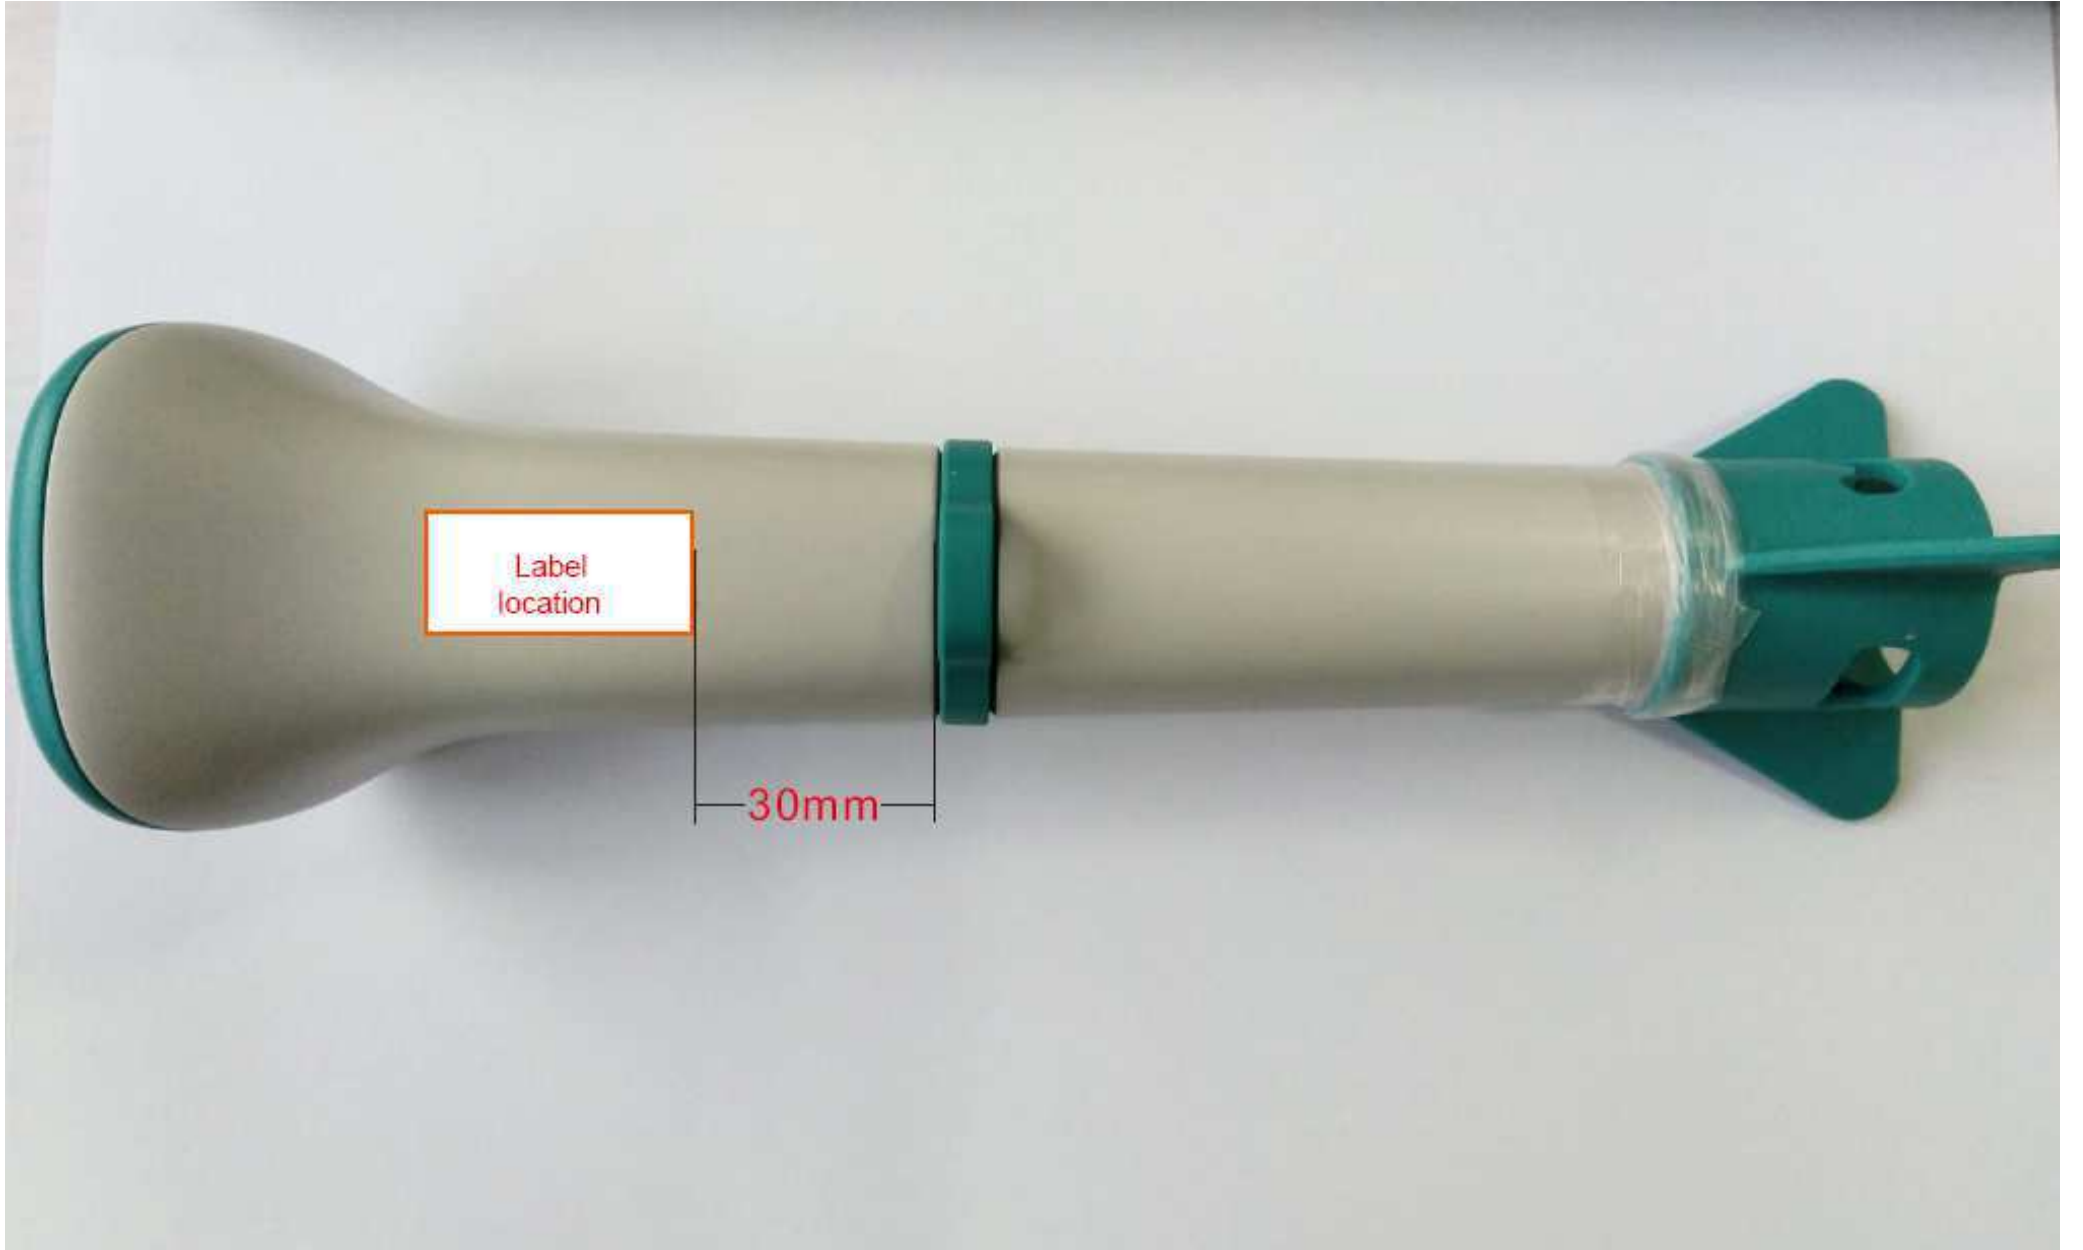

**Equipment Photographs**

**(External)**

Label  
location

30mm

Model: EcO v01  
FCC ID:2AVNQECO-V1

**iopool EcO**

Made in China  
Designed in Belgium

11mm

30mm