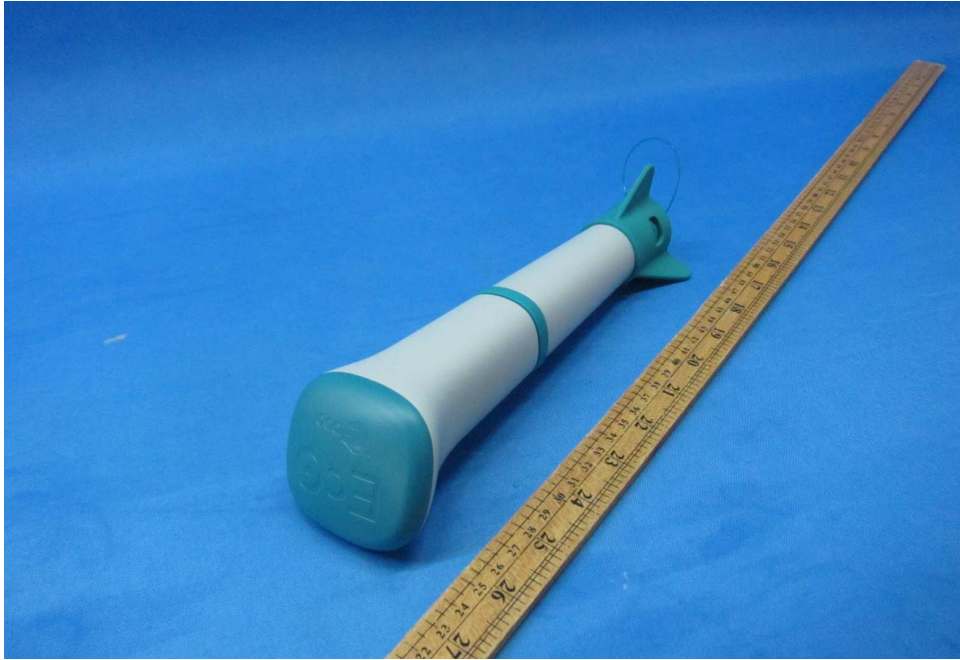

**Equipment Photographs**

**(External)**

Label  
location

30mm

Model: EcO v01  
FCC ID:2AVNQECO-V1

**iopool EcO**

Made in China  
Designed in Belgium

11mm

30mm