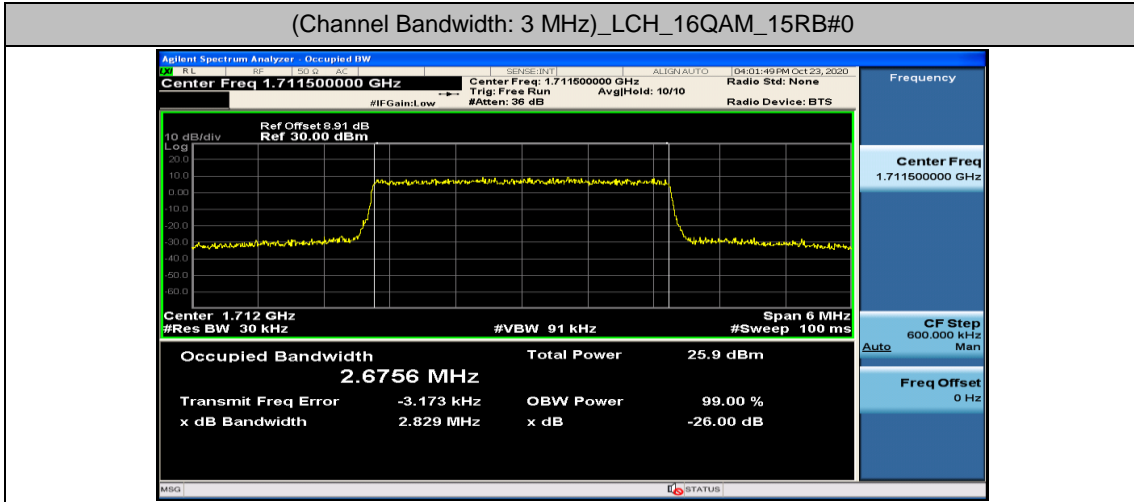

(Channel Bandwidth: 3 MHz)_LCH_16QAM_15RB#0

(Channel Bandwidth: 3 MHz)_MCH_16QAM_15RB#0

(Channel Bandwidth: 3 MHz)_HCH_16QAM_15RB#0

Channel Bandwidth: 5 MHz

(Channel Bandwidth: 5 MHz)_LCH_16QAM_25RB#0

(Channel Bandwidth: 5 MHz)_MCH_16QAM_25RB#0

(Channel Bandwidth: 5 MHz)_HCH_16QAM_25RB#0

Channel Bandwidth: 10 MHz

Channel Bandwidth: 15 MHz

(Channel Bandwidth:15 MHz)_LCH_16QAM_75RB#0

(Channel Bandwidth:15 MHz)_MCH_16QAM_75RB#0

(Channel Bandwidth:15 MHz)_HCH_16QAM_75RB#0