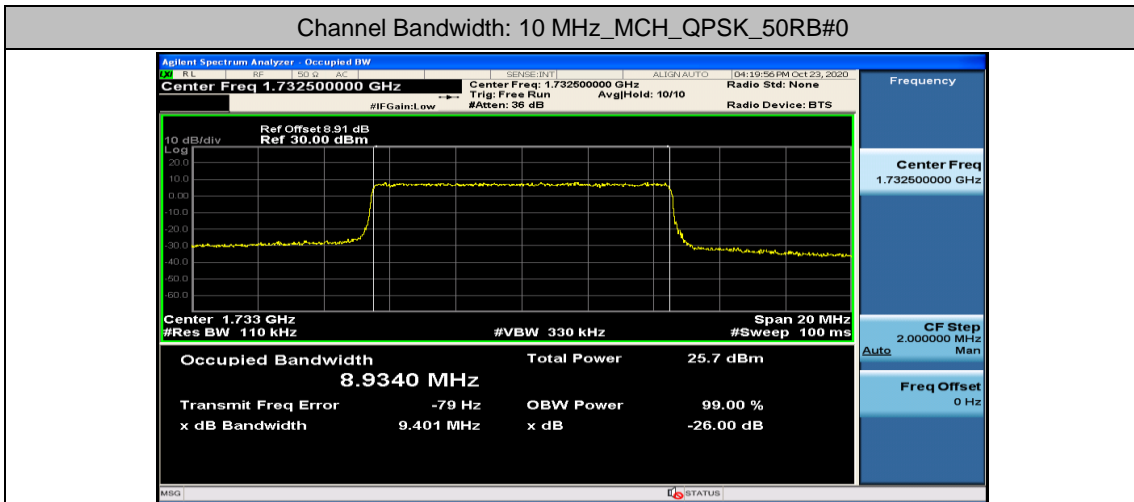

Channel Bandwidth: 10 MHz