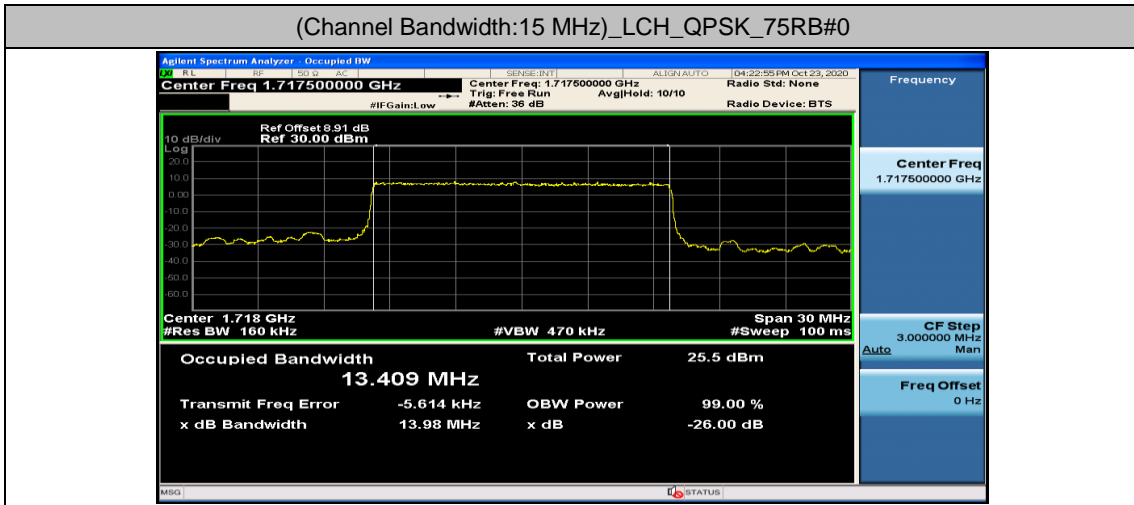

(Channel Bandwidth: 5 MHz)_HCH_16QAM_25RB#0

Channel Bandwidth: 10 MHz

Channel Bandwidth: 15 MHz

(Channel Bandwidth:15 MHz)_LCH_16QAM_75RB#0

(Channel Bandwidth:15 MHz)_MCH_16QAM_75RB#0

(Channel Bandwidth:15 MHz)_HCH_16QAM_75RB#0

Channel Bandwidth: 20 MHz

Appendix D: Band Edge

Test Graphs

Channel Bandwidth: 1.4 MHz

(Channel Bandwidth: 1.4 MHz)_LCH_QPSK_3RB#0

(Channel Bandwidth: 1.4 MHz)_LCH_QPSK_3RB#2

(Channel Bandwidth: 1.4 MHz)_LCH_QPSK_3RB#3