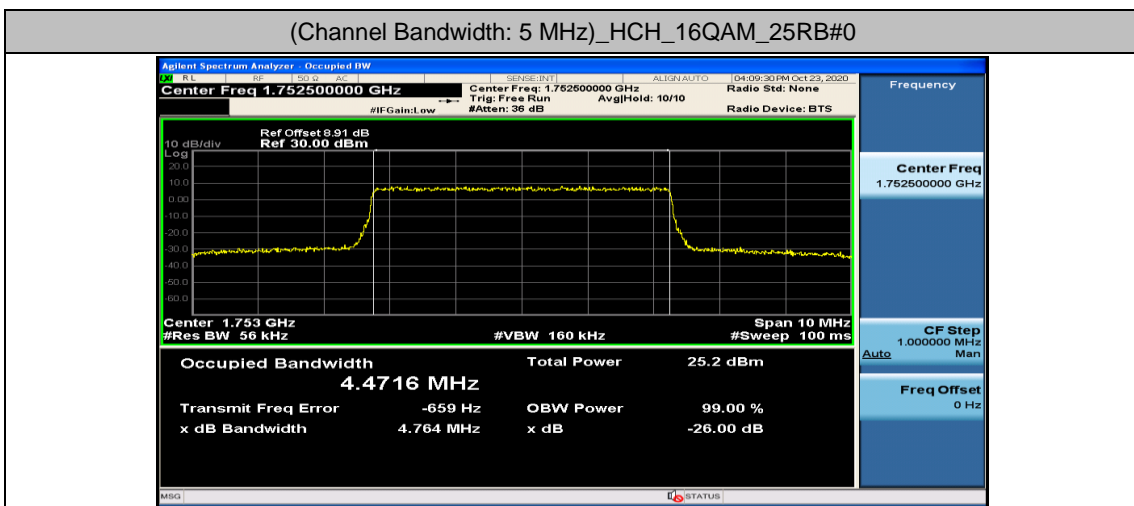

(Channel Bandwidth: 3 MHz)_LCH_16QAM_15RB#0

(Channel Bandwidth: 3 MHz)_MCH_16QAM_15RB#0

(Channel Bandwidth: 3 MHz)_HCH_16QAM_15RB#0

Channel Bandwidth: 5 MHz

(Channel Bandwidth: 5 MHz)_LCH_16QAM_25RB#0

(Channel Bandwidth: 5 MHz)_MCH_16QAM_25RB#0

(Channel Bandwidth: 5 MHz)_HCH_16QAM_25RB#0

Channel Bandwidth: 10 MHz

Channel Bandwidth: 15 MHz

(Channel Bandwidth:15 MHz)_LCH_16QAM_75RB#0

(Channel Bandwidth:15 MHz)_MCH_16QAM_75RB#0

(Channel Bandwidth:15 MHz)_HCH_16QAM_75RB#0

Channel Bandwidth: 20 MHz

Appendix D: Band Edge

Test Graphs

Channel Bandwidth: 1.4 MHz

(Channel Bandwidth: 1.4 MHz)_LCH_QPSK_3RB#0

(Channel Bandwidth: 1.4 MHz)_LCH_QPSK_3RB#2

(Channel Bandwidth: 1.4 MHz)_LCH_QPSK_3RB#3