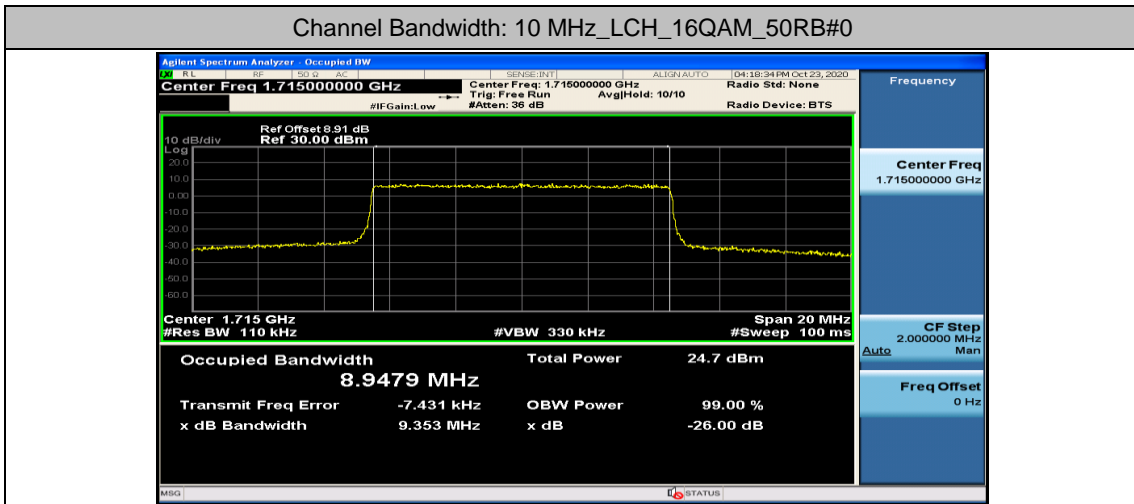

(Channel Bandwidth: 3 MHz)_LCH_16QAM_15RB#0

(Channel Bandwidth: 3 MHz)_MCH_16QAM_15RB#0

(Channel Bandwidth: 3 MHz)_HCH_16QAM_15RB#0

Channel Bandwidth: 5 MHz

(Channel Bandwidth: 5 MHz)_LCH_16QAM_25RB#0

(Channel Bandwidth: 5 MHz)_MCH_16QAM_25RB#0

(Channel Bandwidth: 5 MHz)_HCH_16QAM_25RB#0

Channel Bandwidth: 10 MHz

Channel Bandwidth: 15 MHz

(Channel Bandwidth:15 MHz)_LCH_16QAM_75RB#0

(Channel Bandwidth:15 MHz)_MCH_16QAM_75RB#0

(Channel Bandwidth:15 MHz)_HCH_16QAM_75RB#0