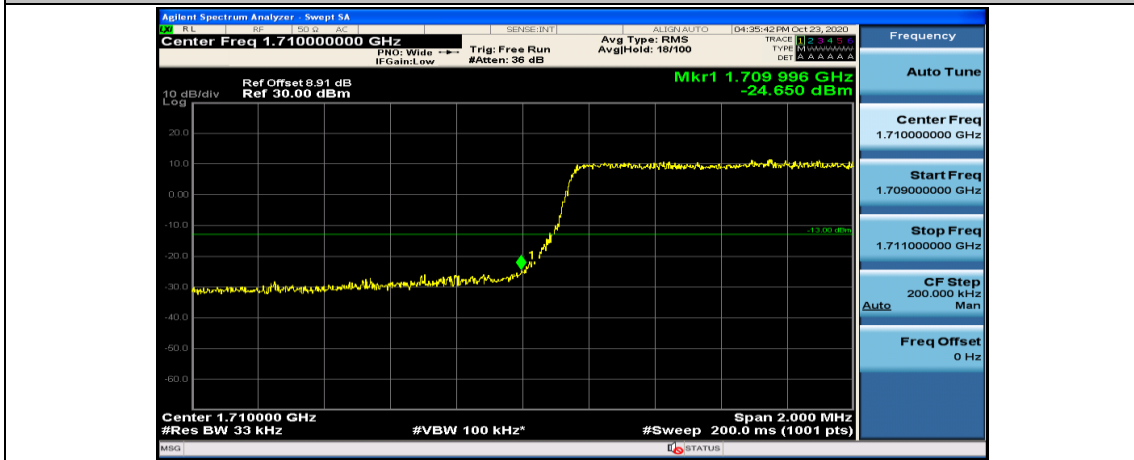

(Channel Bandwidth: 1.4 MHz)_HCH_16QAM_3RB#3

(Channel Bandwidth: 1.4 MHz)_HCH_16QAM_6RB#0

Channel Bandwidth: 3 MHz

(Channel Bandwidth: 3 MHz)_LCH_QPSK_1RB#14

(Channel Bandwidth: 3 MHz)_LCH_QPSK_8RB#0

(Channel Bandwidth: 3 MHz)_LCH_QPSK_8RB#4