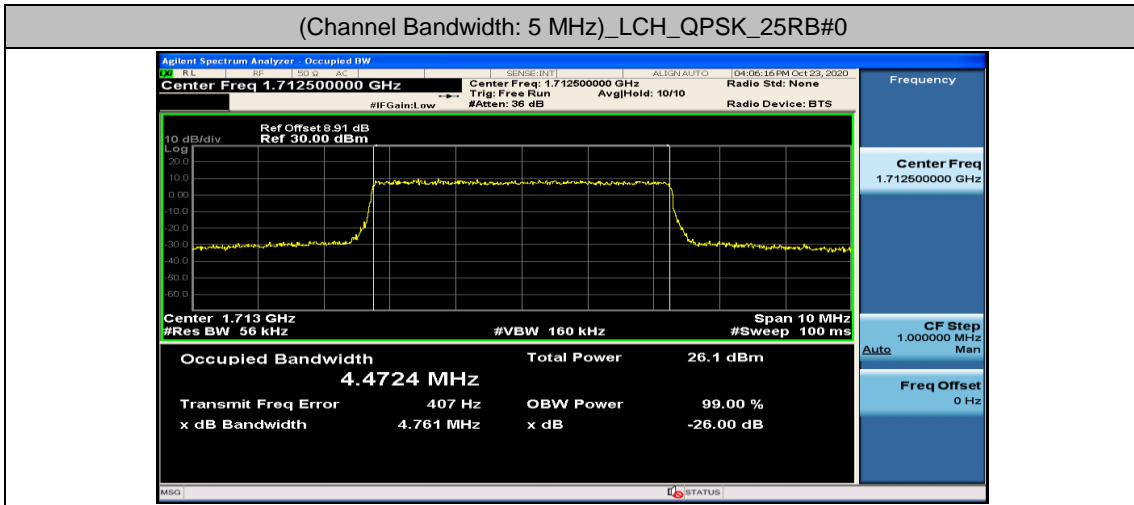

(Channel Bandwidth: 3 MHz)_LCH_16QAM_15RB#0

(Channel Bandwidth: 3 MHz)_MCH_16QAM_15RB#0

(Channel Bandwidth: 3 MHz)_HCH_16QAM_15RB#0

Channel Bandwidth: 5 MHz

(Channel Bandwidth: 5 MHz)_LCH_16QAM_25RB#0

(Channel Bandwidth: 5 MHz)_MCH_16QAM_25RB#0