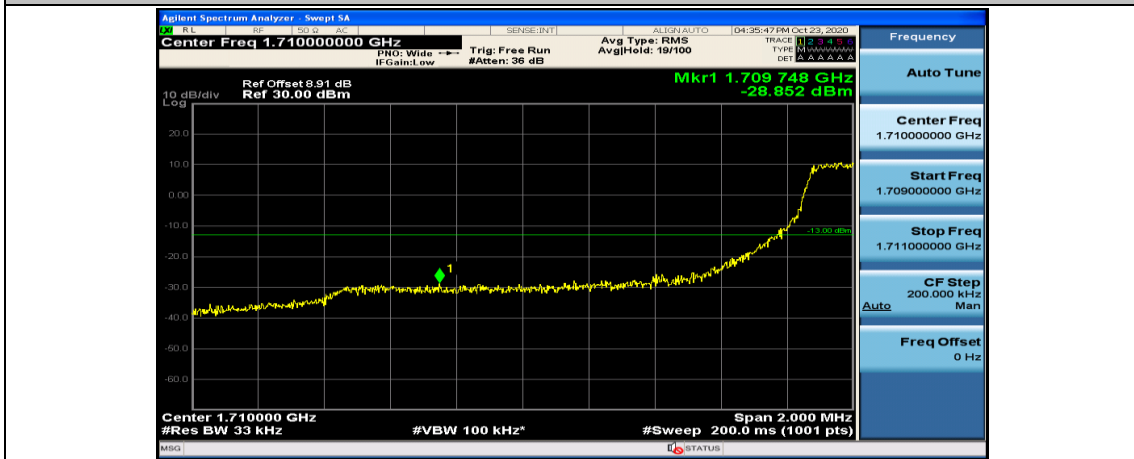

(Channel Bandwidth: 1.4 MHz)_HCH_16QAM_3RB#3

(Channel Bandwidth: 1.4 MHz)_HCH_16QAM_6RB#0

Channel Bandwidth: 3 MHz

(Channel Bandwidth: 3 MHz)_LCH_QPSK_1RB#14

(Channel Bandwidth: 3 MHz)_LCH_QPSK_8RB#0

(Channel Bandwidth: 3 MHz)_LCH_QPSK_8RB#4