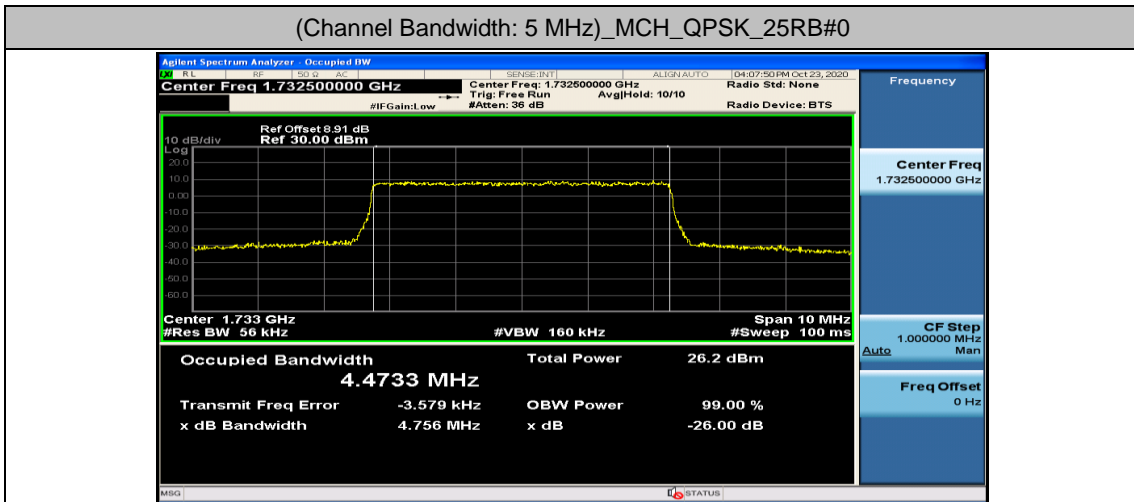

(Channel Bandwidth: 3 MHz)_LCH_16QAM_15RB#0

(Channel Bandwidth: 3 MHz)_MCH_16QAM_15RB#0

(Channel Bandwidth: 3 MHz)_HCH_16QAM_15RB#0

Channel Bandwidth: 5 MHz

(Channel Bandwidth: 5 MHz)_LCH_16QAM_25RB#0

(Channel Bandwidth: 5 MHz)_MCH_16QAM_25RB#0