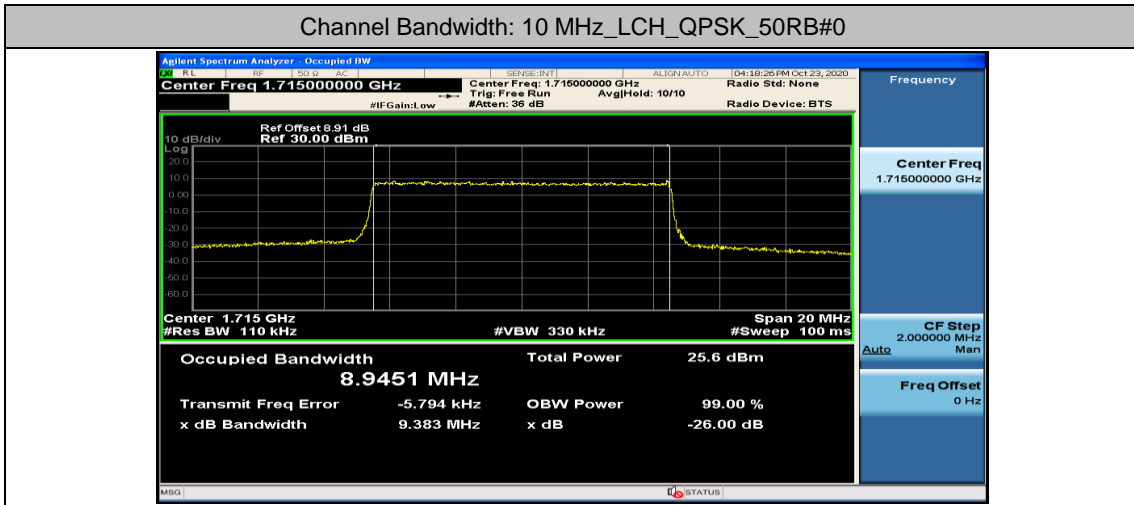

Channel Bandwidth: 10 MHz