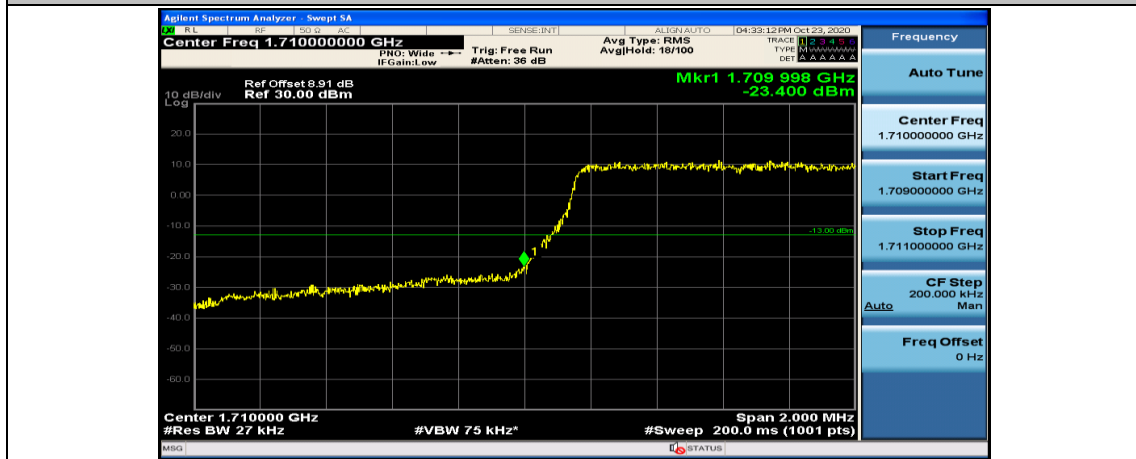

(Channel Bandwidth: 1.4 MHz)_LCH_16QAM_1RB#5

(Channel Bandwidth: 1.4 MHz)_LCH_16QAM_3RB#0

(Channel Bandwidth: 1.4 MHz)_LCH_16QAM_3RB#2

(Channel Bandwidth: 1.4 MHz)_LCH_16QAM_3RB#3

(Channel Bandwidth: 1.4 MHz)_LCH_16QAM_6RB#0