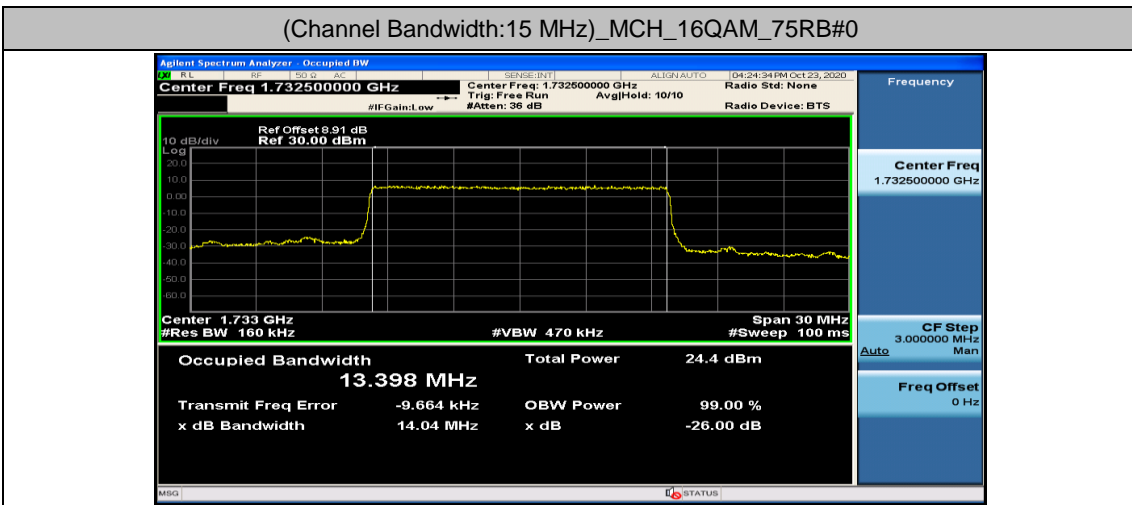

(Channel Bandwidth: 5 MHz)_HCH_16QAM_25RB#0

Channel Bandwidth: 10 MHz

Channel Bandwidth: 15 MHz

(Channel Bandwidth:15 MHz)_LCH_16QAM_75RB#0

(Channel Bandwidth:15 MHz)_MCH_16QAM_75RB#0

(Channel Bandwidth:15 MHz)_HCH_16QAM_75RB#0

Channel Bandwidth: 20 MHz

Appendix D: Band Edge

Test Graphs

Channel Bandwidth: 1.4 MHz

(Channel Bandwidth: 1.4 MHz)_LCH_QPSK_3RB#0

(Channel Bandwidth: 1.4 MHz)_LCH_QPSK_3RB#2

(Channel Bandwidth: 1.4 MHz)_LCH_QPSK_3RB#3