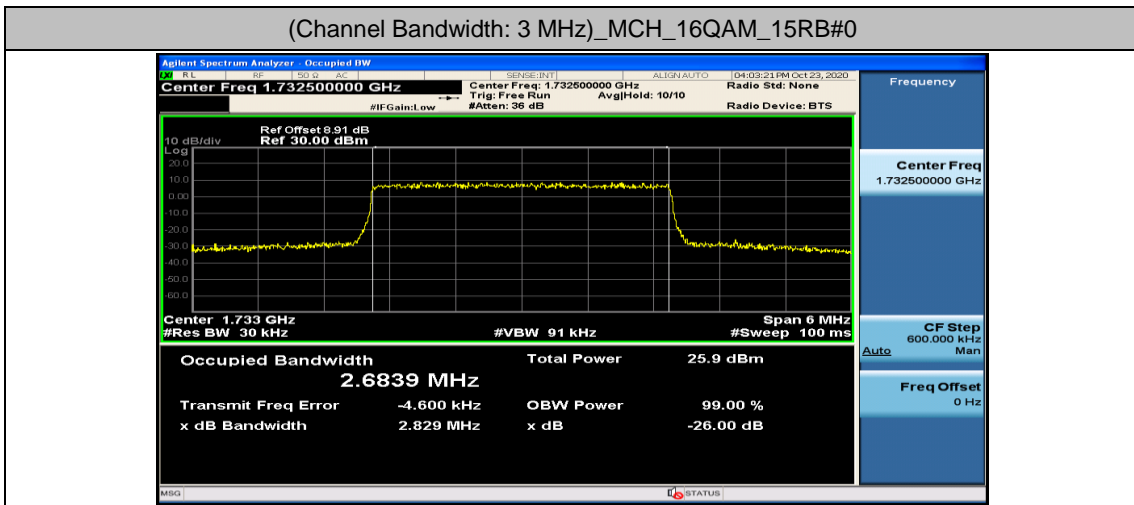

(Channel Bandwidth: 3 MHz)_LCH_16QAM_15RB#0

(Channel Bandwidth: 3 MHz)_MCH_16QAM_15RB#0

(Channel Bandwidth: 3 MHz)_HCH_16QAM_15RB#0

Channel Bandwidth: 5 MHz

(Channel Bandwidth: 5 MHz)_LCH_16QAM_25RB#0

(Channel Bandwidth: 5 MHz)_MCH_16QAM_25RB#0

(Channel Bandwidth: 5 MHz)_HCH_16QAM_25RB#0

Channel Bandwidth: 10 MHz

Channel Bandwidth: 15 MHz

(Channel Bandwidth:15 MHz)_LCH_16QAM_75RB#0

(Channel Bandwidth:15 MHz)_MCH_16QAM_75RB#0

(Channel Bandwidth:15 MHz)_HCH_16QAM_75RB#0