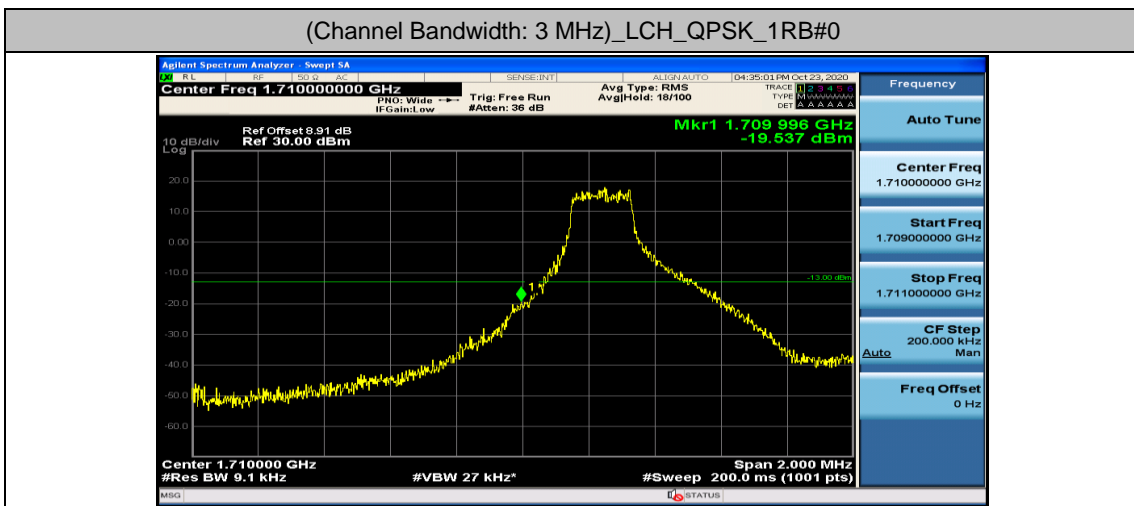

Channel Bandwidth: 3 MHz