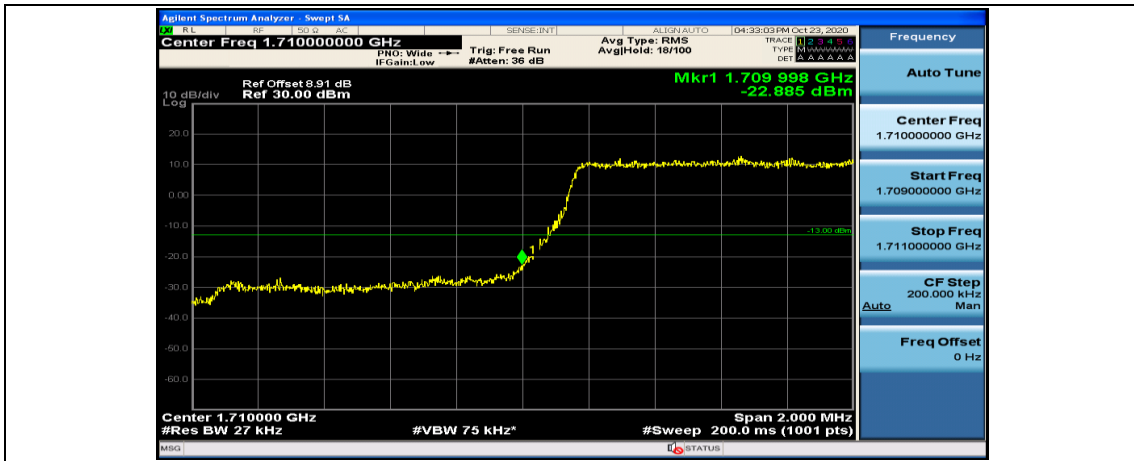

(Channel Bandwidth: 1.4 MHz)_LCH_QPSK_6RB#0