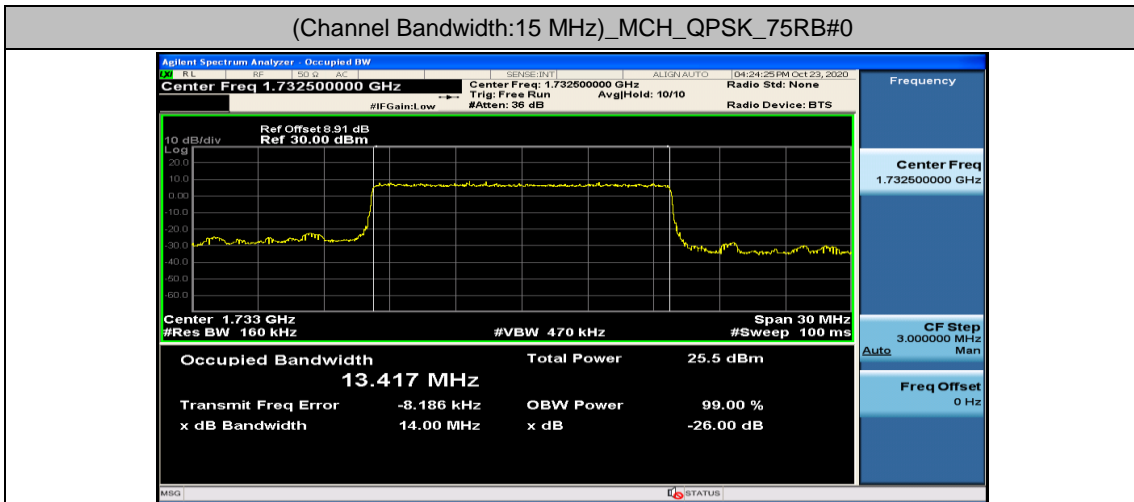

(Channel Bandwidth: 5 MHz)_HCH_16QAM_25RB#0

Channel Bandwidth: 10 MHz

Channel Bandwidth: 15 MHz

(Channel Bandwidth:15 MHz)_LCH_16QAM_75RB#0

(Channel Bandwidth:15 MHz)_MCH_16QAM_75RB#0

(Channel Bandwidth:15 MHz)_HCH_16QAM_75RB#0

Channel Bandwidth: 20 MHz

Appendix D: Band Edge

Test Graphs

Channel Bandwidth: 1.4 MHz

(Channel Bandwidth: 1.4 MHz)_LCH_QPSK_3RB#0

(Channel Bandwidth: 1.4 MHz)_LCH_QPSK_3RB#2

(Channel Bandwidth: 1.4 MHz)_LCH_QPSK_3RB#3