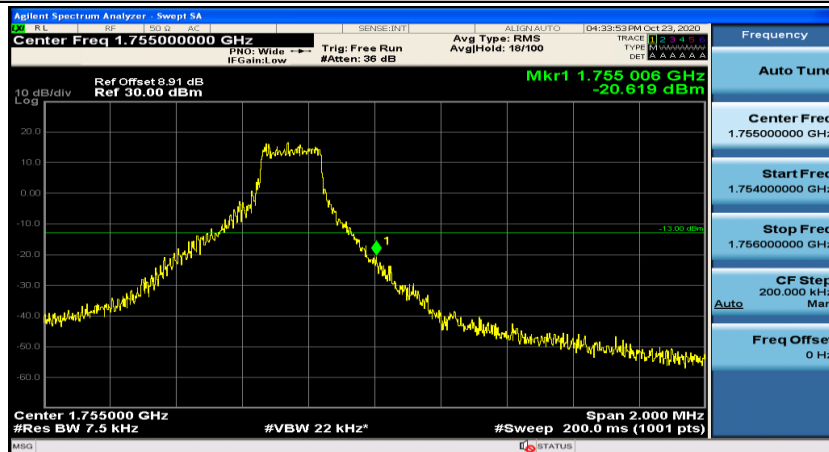

(Channel Bandwidth: 1.4 MHz)_HCH_16QAM_1RB#5