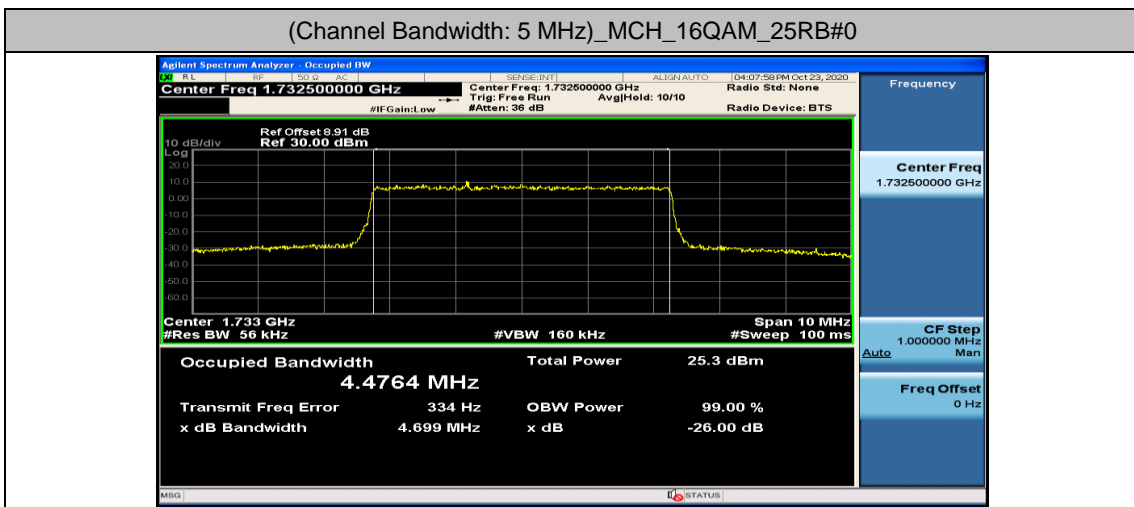

(Channel Bandwidth: 3 MHz)_LCH_16QAM_15RB#0

(Channel Bandwidth: 3 MHz)_MCH_16QAM_15RB#0

(Channel Bandwidth: 3 MHz)_HCH_16QAM_15RB#0

Channel Bandwidth: 5 MHz

(Channel Bandwidth: 5 MHz)_LCH_16QAM_25RB#0

(Channel Bandwidth: 5 MHz)_MCH_16QAM_25RB#0

(Channel Bandwidth: 5 MHz)_HCH_16QAM_25RB#0

Channel Bandwidth: 10 MHz

Channel Bandwidth: 15 MHz

(Channel Bandwidth:15 MHz)_LCH_16QAM_75RB#0

(Channel Bandwidth:15 MHz)_MCH_16QAM_75RB#0

(Channel Bandwidth:15 MHz)_HCH_16QAM_75RB#0

Channel Bandwidth: 20 MHz

Appendix D: Band Edge

Test Graphs

Channel Bandwidth: 1.4 MHz

(Channel Bandwidth: 1.4 MHz)_LCH_QPSK_3RB#0

(Channel Bandwidth: 1.4 MHz)_LCH_QPSK_3RB#2

(Channel Bandwidth: 1.4 MHz)_LCH_QPSK_3RB#3