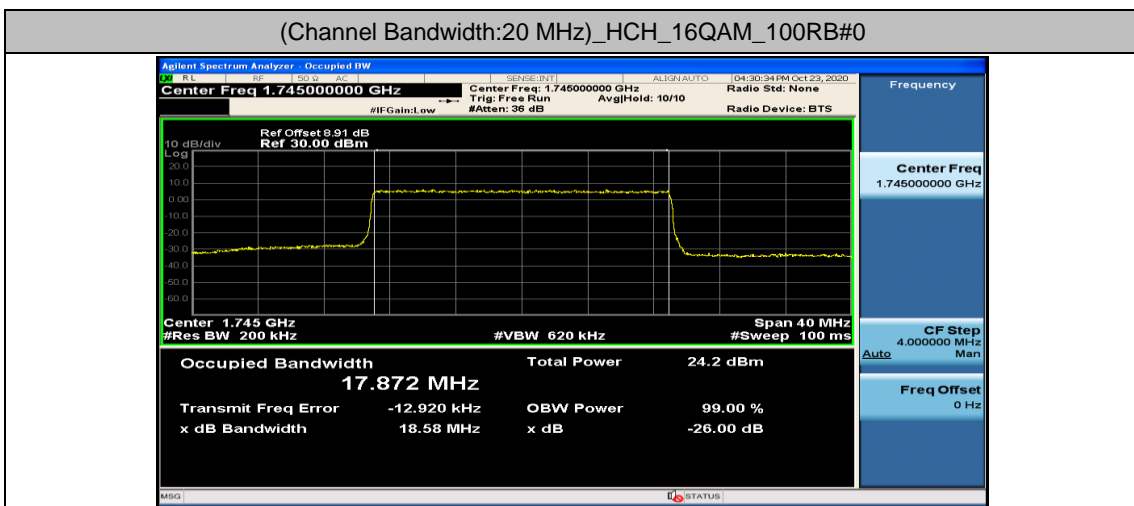

(Channel Bandwidth: 5 MHz)_HCH_16QAM_25RB#0

Channel Bandwidth: 10 MHz

Channel Bandwidth: 15 MHz

(Channel Bandwidth:15 MHz)_LCH_16QAM_75RB#0

(Channel Bandwidth:15 MHz)_MCH_16QAM_75RB#0

(Channel Bandwidth:15 MHz)_HCH_16QAM_75RB#0

Channel Bandwidth: 20 MHz

Appendix D: Band Edge

Test Graphs

Channel Bandwidth: 1.4 MHz

(Channel Bandwidth: 1.4 MHz)_LCH_QPSK_3RB#0

(Channel Bandwidth: 1.4 MHz)_LCH_QPSK_3RB#2

(Channel Bandwidth: 1.4 MHz)_LCH_QPSK_3RB#3