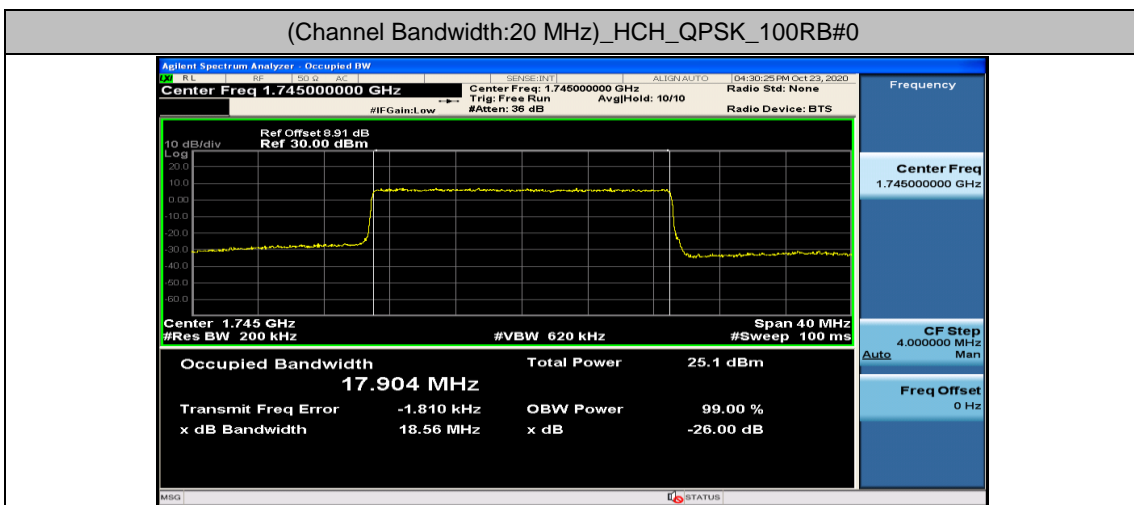

(Channel Bandwidth: 5 MHz)_HCH_16QAM_25RB#0

Channel Bandwidth: 10 MHz

Channel Bandwidth: 15 MHz

(Channel Bandwidth:15 MHz)_LCH_16QAM_75RB#0

(Channel Bandwidth:15 MHz)_MCH_16QAM_75RB#0

(Channel Bandwidth:15 MHz)_HCH_16QAM_75RB#0

Channel Bandwidth: 20 MHz

Appendix D: Band Edge

Test Graphs

Channel Bandwidth: 1.4 MHz

(Channel Bandwidth: 1.4 MHz)_LCH_QPSK_3RB#0

(Channel Bandwidth: 1.4 MHz)_LCH_QPSK_3RB#2

(Channel Bandwidth: 1.4 MHz)_LCH_QPSK_3RB#3