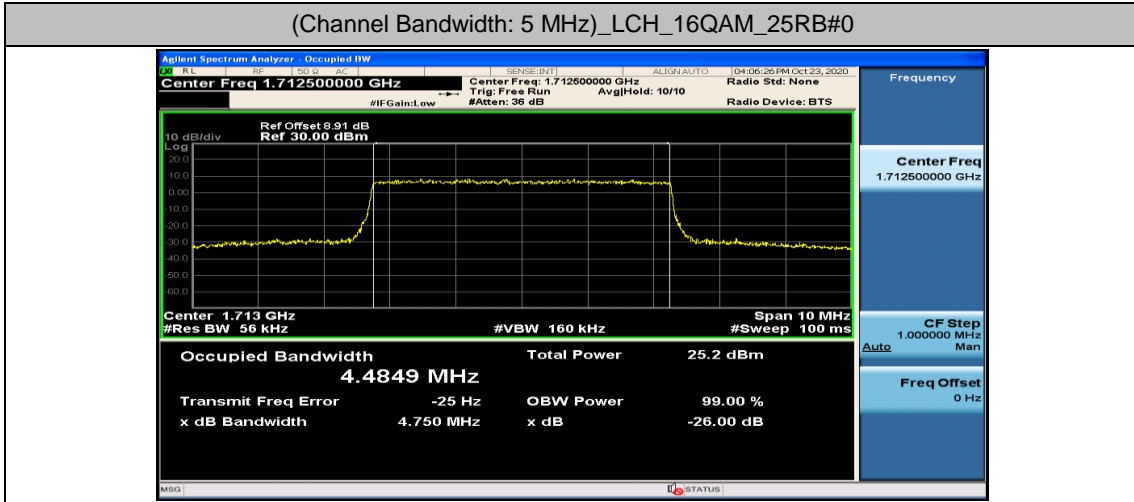

(Channel Bandwidth: 3 MHz)_LCH_16QAM_15RB#0

(Channel Bandwidth: 3 MHz)_MCH_16QAM_15RB#0

(Channel Bandwidth: 3 MHz)_HCH_16QAM_15RB#0

Channel Bandwidth: 5 MHz

(Channel Bandwidth: 5 MHz)_LCH_16QAM_25RB#0

(Channel Bandwidth: 5 MHz)_MCH_16QAM_25RB#0

(Channel Bandwidth: 5 MHz)_HCH_16QAM_25RB#0

Channel Bandwidth: 10 MHz

Channel Bandwidth: 15 MHz

(Channel Bandwidth:15 MHz)_LCH_16QAM_75RB#0

(Channel Bandwidth:15 MHz)_MCH_16QAM_75RB#0

(Channel Bandwidth:15 MHz)_HCH_16QAM_75RB#0