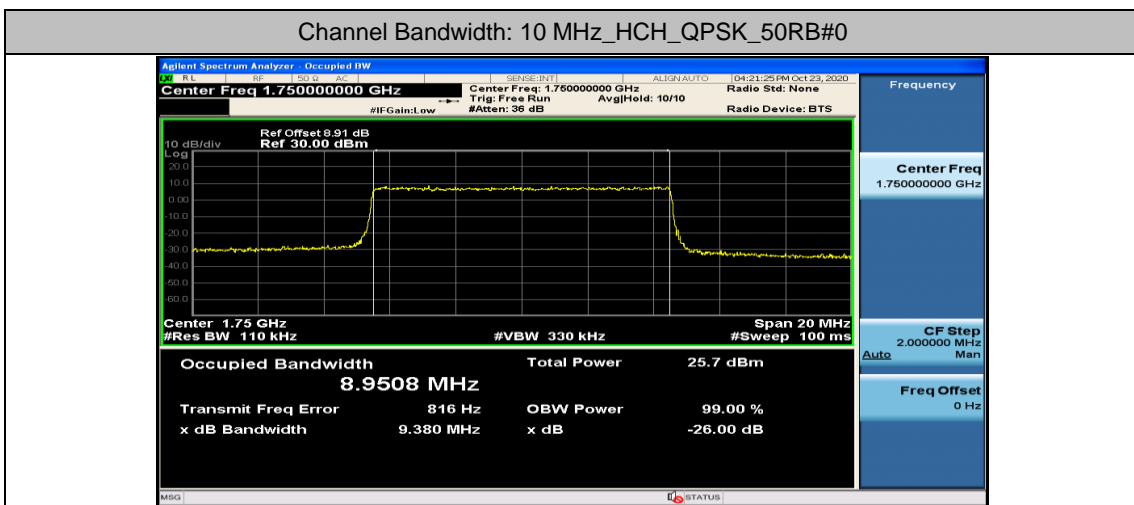

Channel Bandwidth: 10 MHz