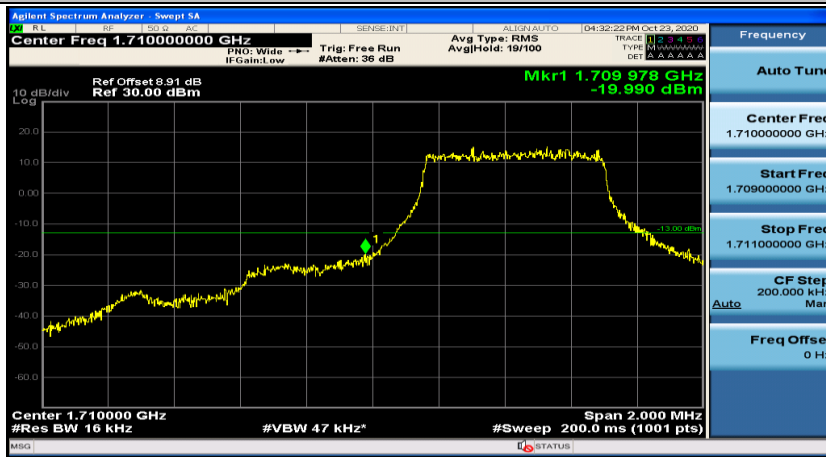

Channel Bandwidth: 20 MHz

Appendix D: Band Edge

Test Graphs

Channel Bandwidth: 1.4 MHz

(Channel Bandwidth: 1.4 MHz)_LCH_QPSK_3RB#0

(Channel Bandwidth: 1.4 MHz)_LCH_QPSK_3RB#2

(Channel Bandwidth: 1.4 MHz)_LCH_QPSK_3RB#3