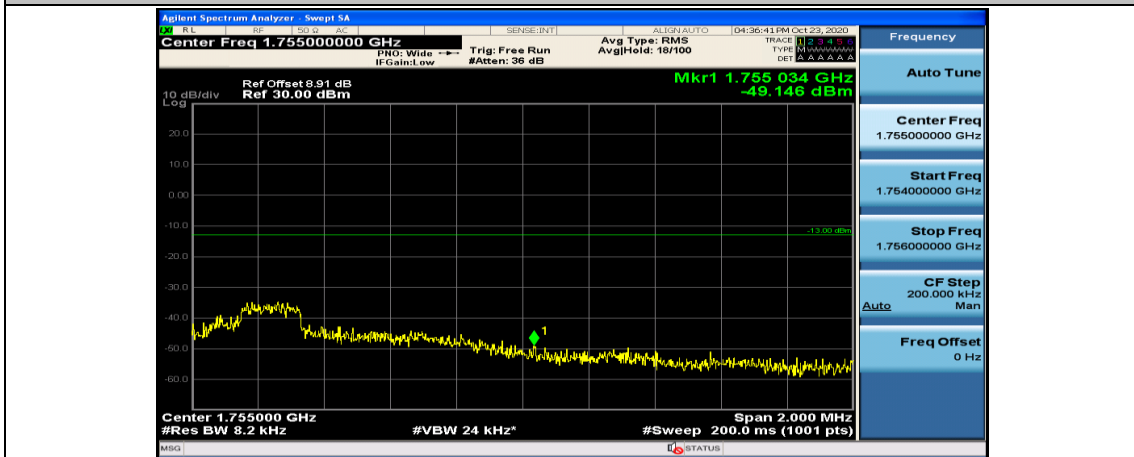

(Channel Bandwidth: 3 MHz)_HCH_QPSK_1RB#0