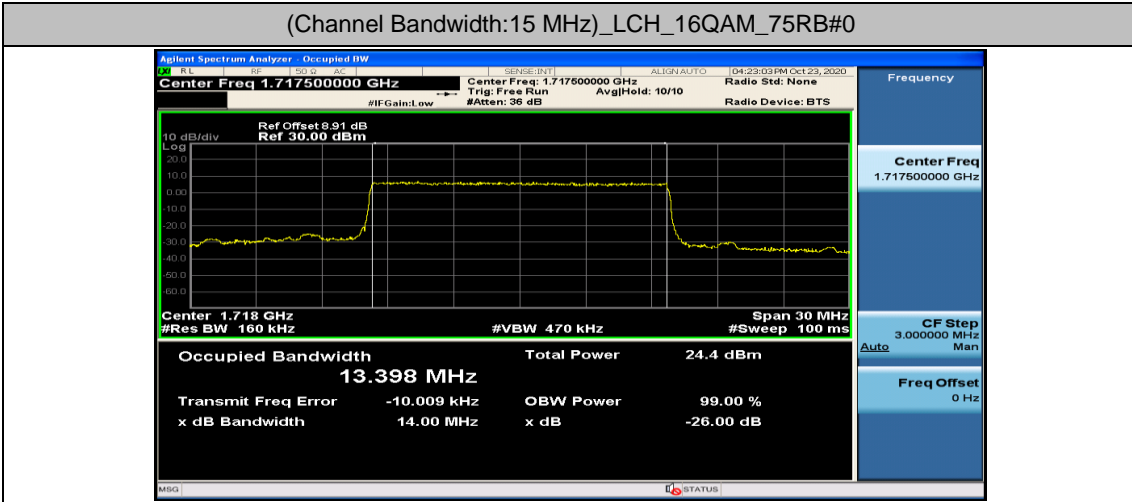

(Channel Bandwidth: 5 MHz)_HCH_16QAM_25RB#0

Channel Bandwidth: 10 MHz

Channel Bandwidth: 15 MHz

(Channel Bandwidth:15 MHz)_LCH_16QAM_75RB#0

(Channel Bandwidth:15 MHz)_MCH_16QAM_75RB#0

(Channel Bandwidth:15 MHz)_HCH_16QAM_75RB#0

Channel Bandwidth: 20 MHz

Appendix D: Band Edge

Test Graphs

Channel Bandwidth: 1.4 MHz

(Channel Bandwidth: 1.4 MHz)_LCH_QPSK_3RB#0

(Channel Bandwidth: 1.4 MHz)_LCH_QPSK_3RB#2

(Channel Bandwidth: 1.4 MHz)_LCH_QPSK_3RB#3