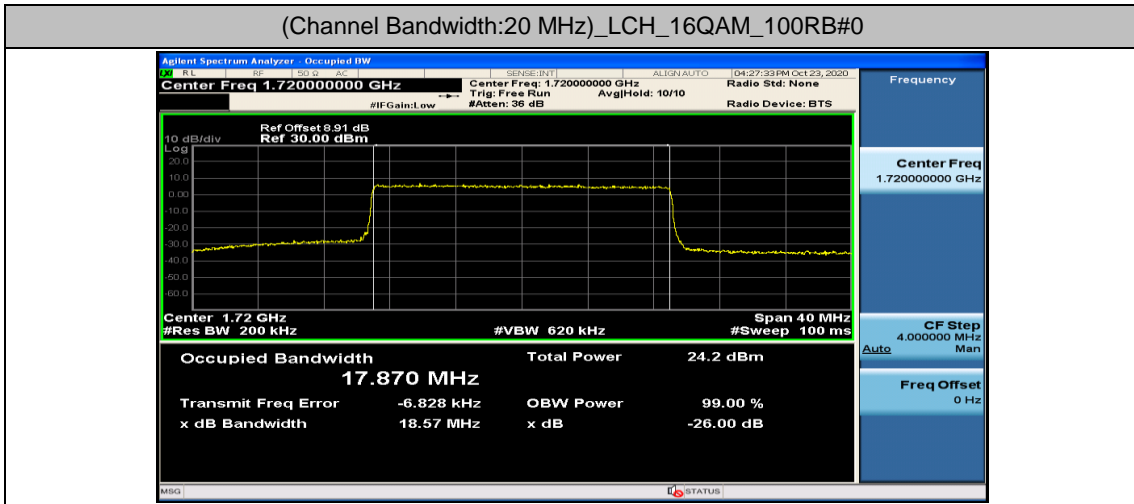

(Channel Bandwidth: 5 MHz)_HCH_16QAM_25RB#0

Channel Bandwidth: 10 MHz

Channel Bandwidth: 15 MHz

(Channel Bandwidth:15 MHz)_LCH_16QAM_75RB#0

(Channel Bandwidth:15 MHz)_MCH_16QAM_75RB#0

(Channel Bandwidth:15 MHz)_HCH_16QAM_75RB#0

Channel Bandwidth: 20 MHz

Appendix D: Band Edge

Test Graphs

Channel Bandwidth: 1.4 MHz

(Channel Bandwidth: 1.4 MHz)_LCH_QPSK_3RB#0

(Channel Bandwidth: 1.4 MHz)_LCH_QPSK_3RB#2

(Channel Bandwidth: 1.4 MHz)_LCH_QPSK_3RB#3