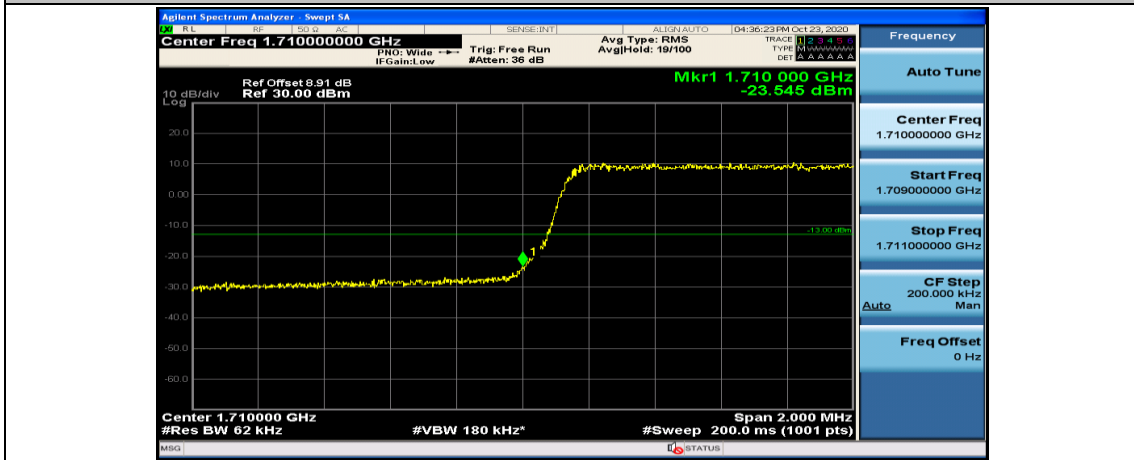

(Channel Bandwidth: 3 MHz)_LCH_QPSK_15RB#0