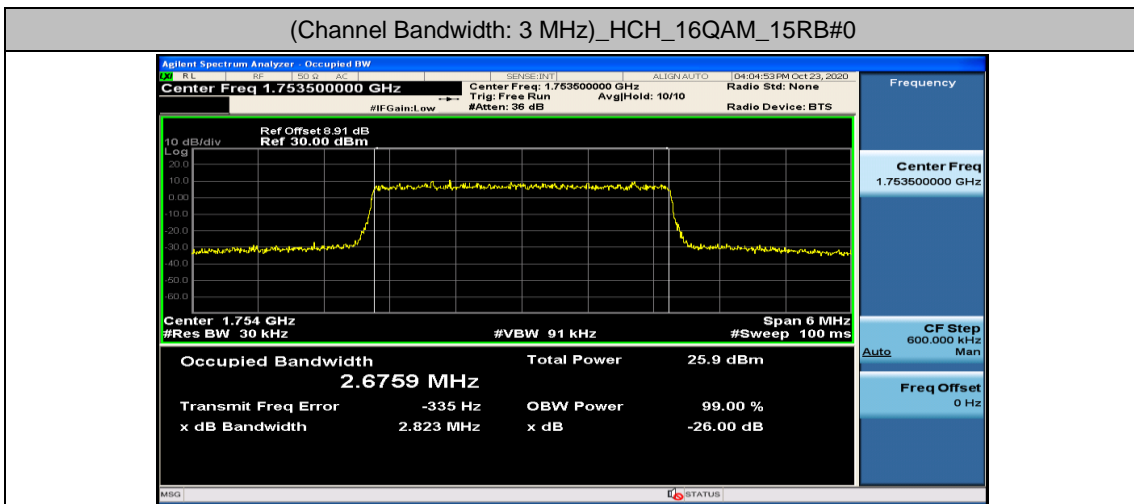

(Channel Bandwidth: 3 MHz)_LCH_16QAM_15RB#0

(Channel Bandwidth: 3 MHz)_MCH_16QAM_15RB#0

(Channel Bandwidth: 3 MHz)_HCH_16QAM_15RB#0

Channel Bandwidth: 5 MHz

(Channel Bandwidth: 5 MHz)_LCH_16QAM_25RB#0

(Channel Bandwidth: 5 MHz)_MCH_16QAM_25RB#0

(Channel Bandwidth: 5 MHz)_HCH_16QAM_25RB#0

Channel Bandwidth: 10 MHz

Channel Bandwidth: 15 MHz

(Channel Bandwidth:15 MHz)_LCH_16QAM_75RB#0

(Channel Bandwidth:15 MHz)_MCH_16QAM_75RB#0

(Channel Bandwidth:15 MHz)_HCH_16QAM_75RB#0