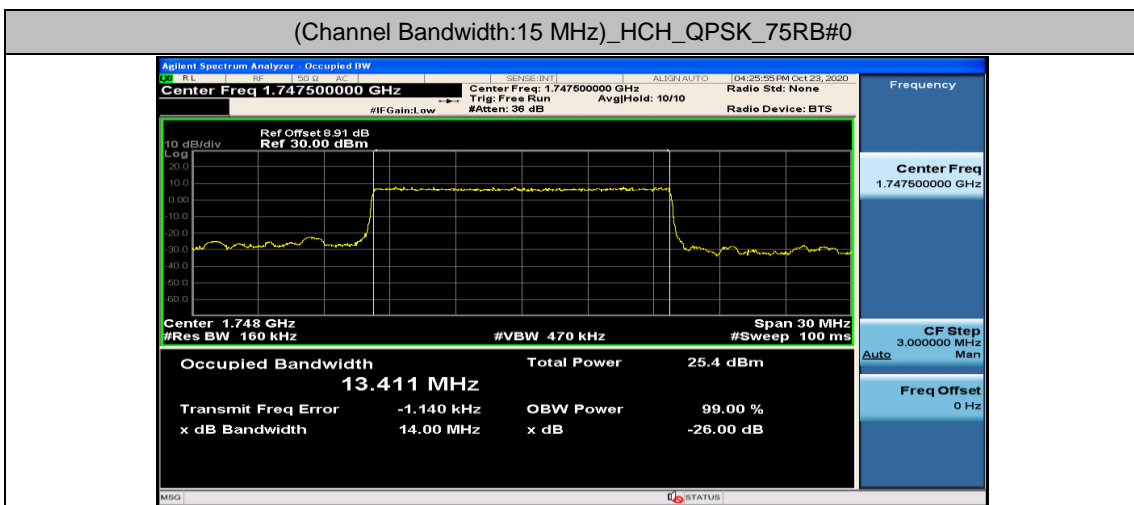

(Channel Bandwidth: 5 MHz)_HCH_16QAM_25RB#0

Channel Bandwidth: 10 MHz

Channel Bandwidth: 15 MHz

(Channel Bandwidth:15 MHz)_LCH_16QAM_75RB#0

(Channel Bandwidth:15 MHz)_MCH_16QAM_75RB#0

(Channel Bandwidth:15 MHz)_HCH_16QAM_75RB#0

Channel Bandwidth: 20 MHz

Appendix D: Band Edge

Test Graphs

Channel Bandwidth: 1.4 MHz

(Channel Bandwidth: 1.4 MHz)_LCH_QPSK_3RB#0

(Channel Bandwidth: 1.4 MHz)_LCH_QPSK_3RB#2

(Channel Bandwidth: 1.4 MHz)_LCH_QPSK_3RB#3