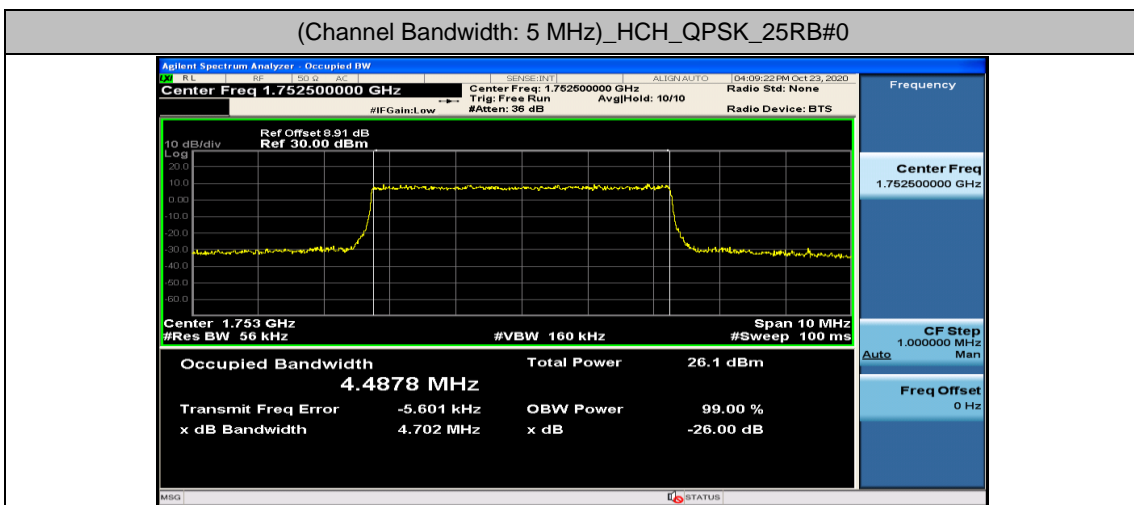

(Channel Bandwidth: 3 MHz)_LCH_16QAM_15RB#0

(Channel Bandwidth: 3 MHz)_MCH_16QAM_15RB#0

(Channel Bandwidth: 3 MHz)_HCH_16QAM_15RB#0

Channel Bandwidth: 5 MHz

(Channel Bandwidth: 5 MHz)_LCH_16QAM_25RB#0

(Channel Bandwidth: 5 MHz)_MCH_16QAM_25RB#0