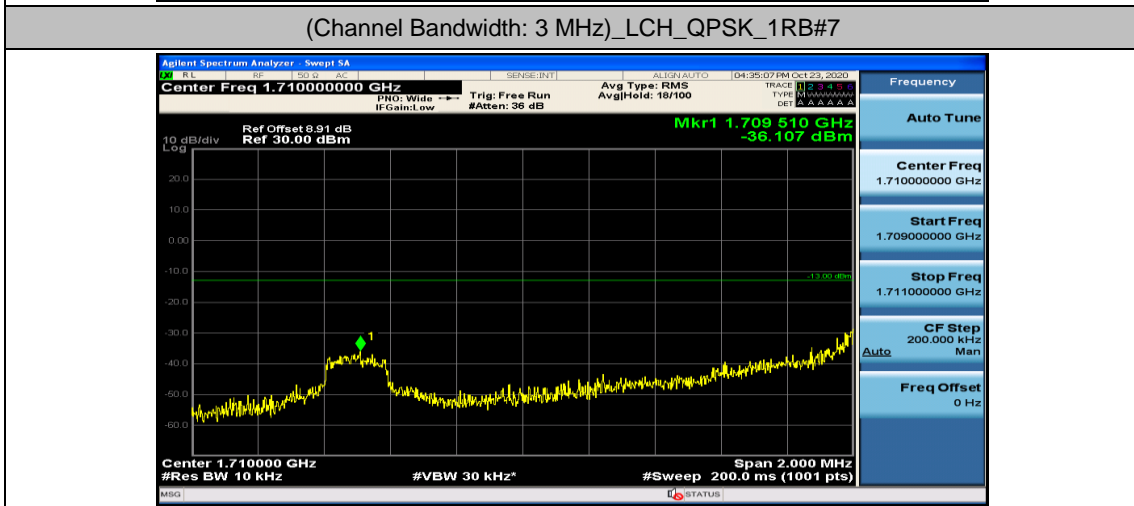

Channel Bandwidth: 3 MHz