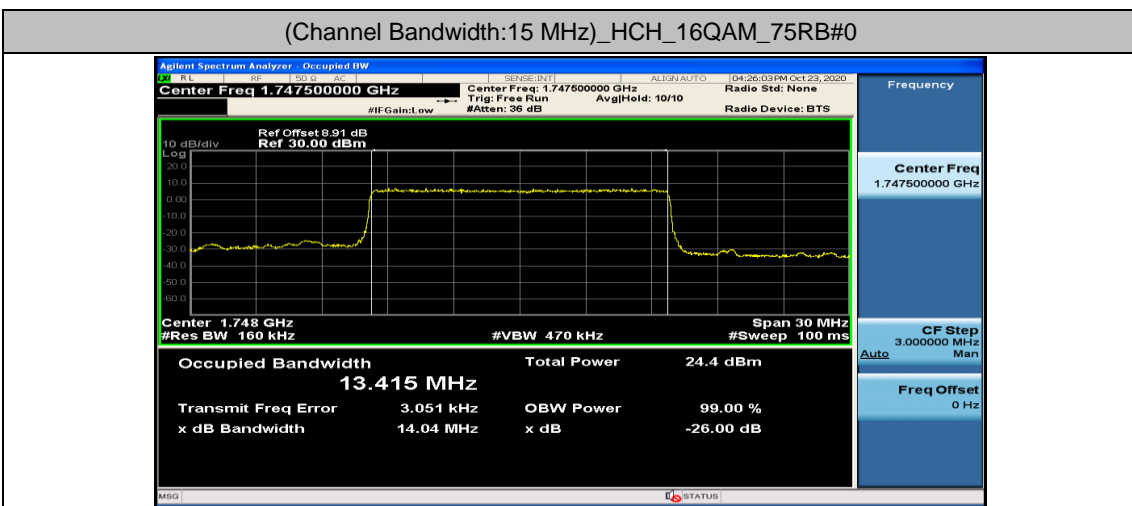

(Channel Bandwidth: 5 MHz)_HCH_16QAM_25RB#0

Channel Bandwidth: 10 MHz

Channel Bandwidth: 15 MHz

(Channel Bandwidth:15 MHz)_LCH_16QAM_75RB#0

(Channel Bandwidth:15 MHz)_MCH_16QAM_75RB#0

(Channel Bandwidth:15 MHz)_HCH_16QAM_75RB#0

Channel Bandwidth: 20 MHz

Appendix D: Band Edge

Test Graphs

Channel Bandwidth: 1.4 MHz

(Channel Bandwidth: 1.4 MHz)_LCH_QPSK_3RB#0

(Channel Bandwidth: 1.4 MHz)_LCH_QPSK_3RB#2

(Channel Bandwidth: 1.4 MHz)_LCH_QPSK_3RB#3