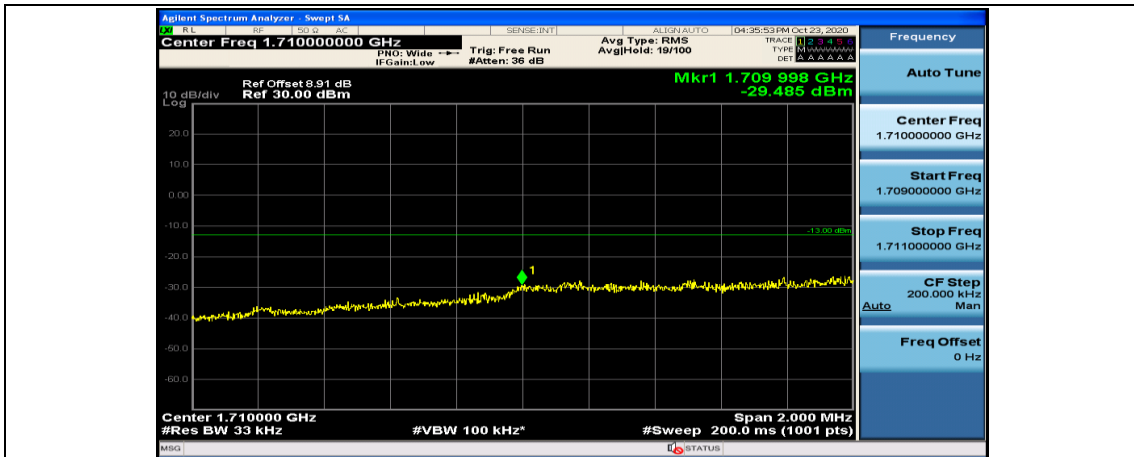

(Channel Bandwidth: 3 MHz)_LCH_QPSK_8RB#7