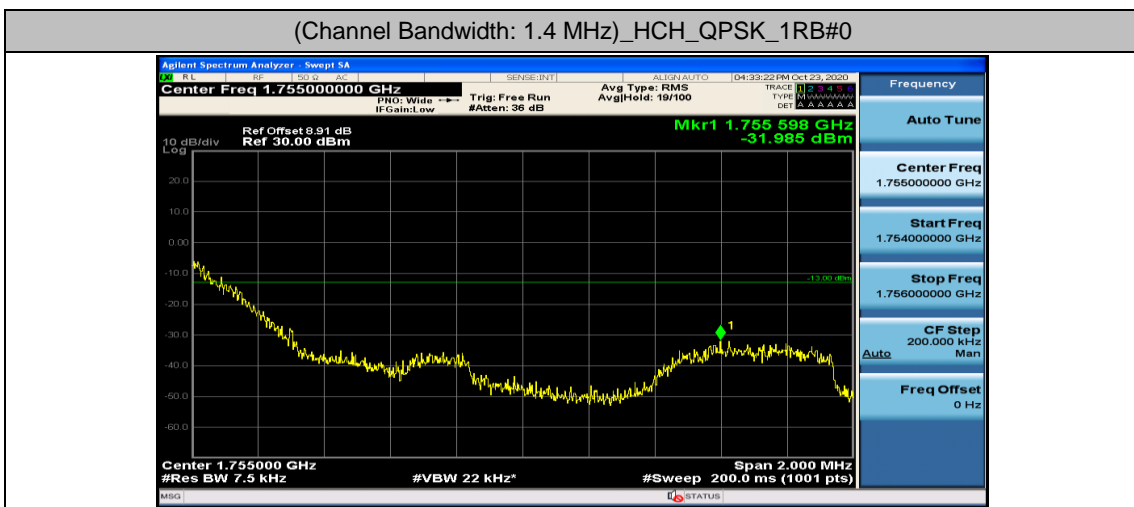

Channel Bandwidth: 20 MHz

Appendix D: Band Edge

Test Graphs

Channel Bandwidth: 1.4 MHz

(Channel Bandwidth: 1.4 MHz)_LCH_QPSK_3RB#0

(Channel Bandwidth: 1.4 MHz)_LCH_QPSK_3RB#2

(Channel Bandwidth: 1.4 MHz)_LCH_QPSK_3RB#3

(Channel Bandwidth: 1.4 MHz)_LCH_QPSK_6RB#0

(Channel Bandwidth: 1.4 MHz)_HCH_QPSK_1RB#0

(Channel Bandwidth: 1.4 MHz)_HCH_QPSK_1RB#3

(Channel Bandwidth: 1.4 MHz)_HCH_QPSK_1RB#5

(Channel Bandwidth: 1.4 MHz)_HCH_QPSK_3RB#0