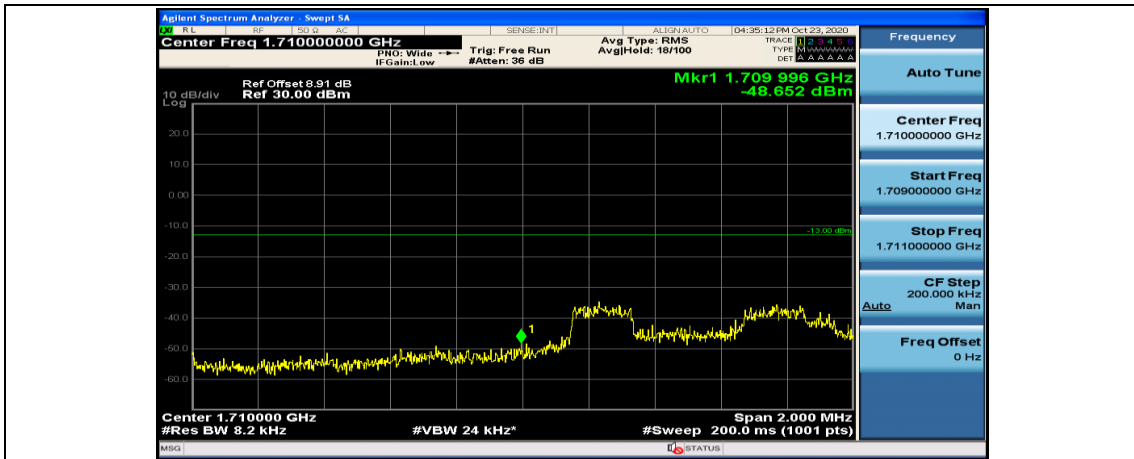

(Channel Bandwidth: 1.4 MHz)_HCH_16QAM_3RB#3

(Channel Bandwidth: 1.4 MHz)_HCH_16QAM_6RB#0

Channel Bandwidth: 3 MHz

(Channel Bandwidth: 3 MHz)_LCH_QPSK_1RB#14

(Channel Bandwidth: 3 MHz)_LCH_QPSK_8RB#0

(Channel Bandwidth: 3 MHz)_LCH_QPSK_8RB#4