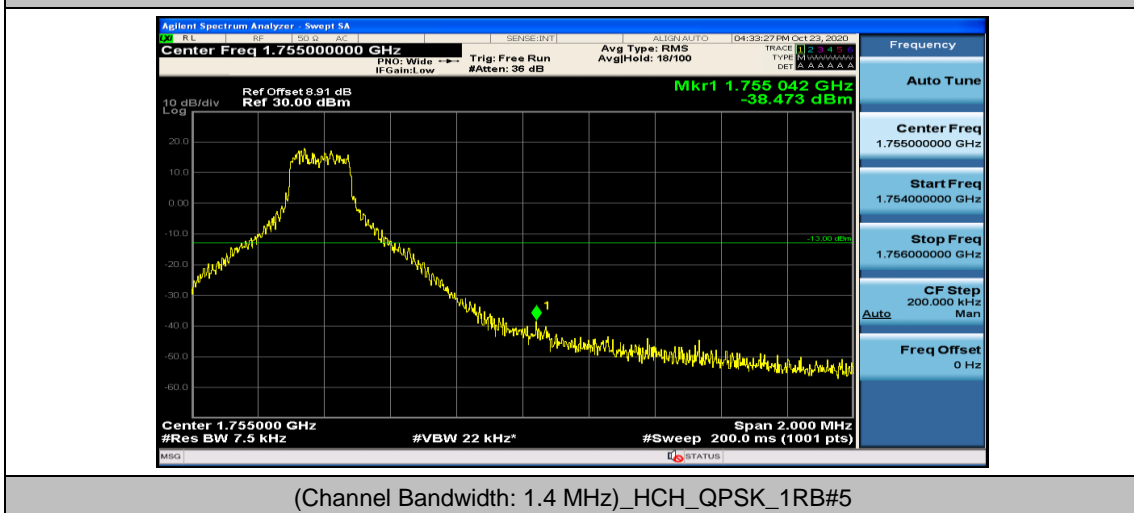

(Channel Bandwidth: 1.4 MHz)_HCH_QPSK_1RB#3

(Channel Bandwidth: 1.4 MHz)_HCH_QPSK_1RB#5