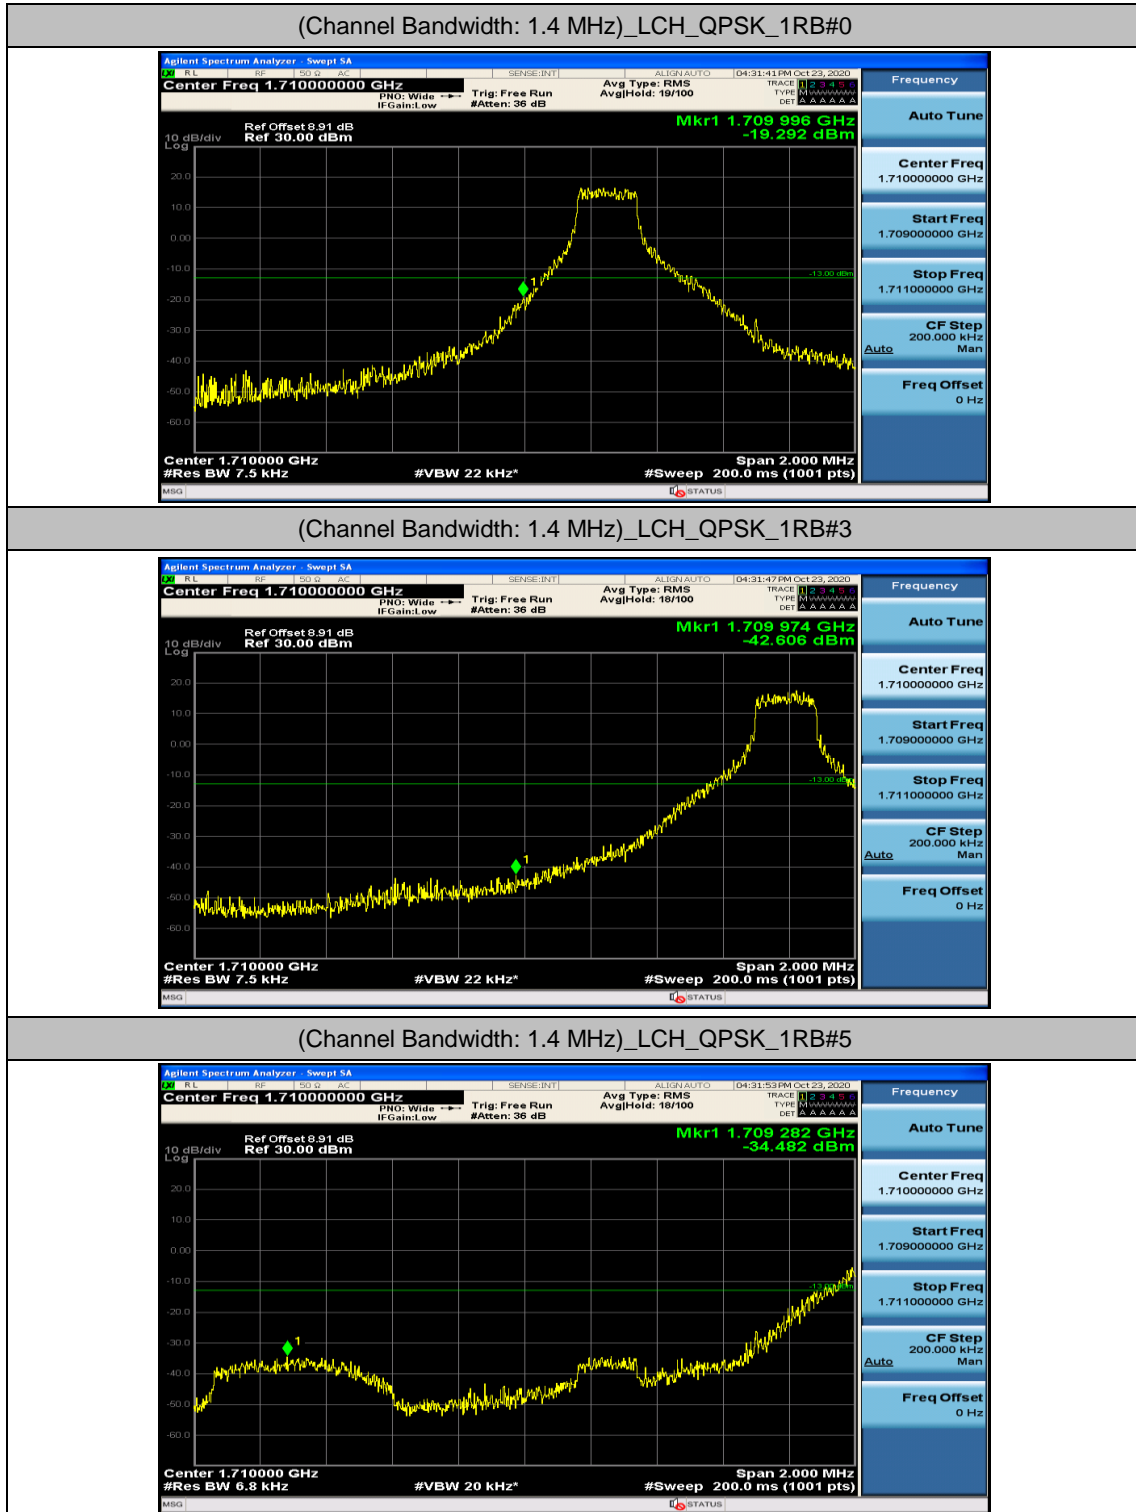

(Channel Bandwidth: 5 MHz)_HCH_16QAM_25RB#0

Channel Bandwidth: 10 MHz

Channel Bandwidth: 15 MHz

(Channel Bandwidth:15 MHz)_LCH_16QAM_75RB#0

(Channel Bandwidth:15 MHz)_MCH_16QAM_75RB#0

(Channel Bandwidth:15 MHz)_HCH_16QAM_75RB#0

Channel Bandwidth: 20 MHz

Appendix D: Band Edge

Test Graphs

Channel Bandwidth: 1.4 MHz

(Channel Bandwidth: 1.4 MHz)_LCH_QPSK_3RB#0

(Channel Bandwidth: 1.4 MHz)_LCH_QPSK_3RB#2

(Channel Bandwidth: 1.4 MHz)_LCH_QPSK_3RB#3

(Channel Bandwidth: 1.4 MHz)_LCH_QPSK_6RB#0

(Channel Bandwidth: 1.4 MHz)_HCH_QPSK_1RB#0

(Channel Bandwidth: 1.4 MHz)_HCH_QPSK_1RB#3

(Channel Bandwidth: 1.4 MHz)_HCH_QPSK_1RB#5

(Channel Bandwidth: 1.4 MHz)_HCH_QPSK_3RB#0