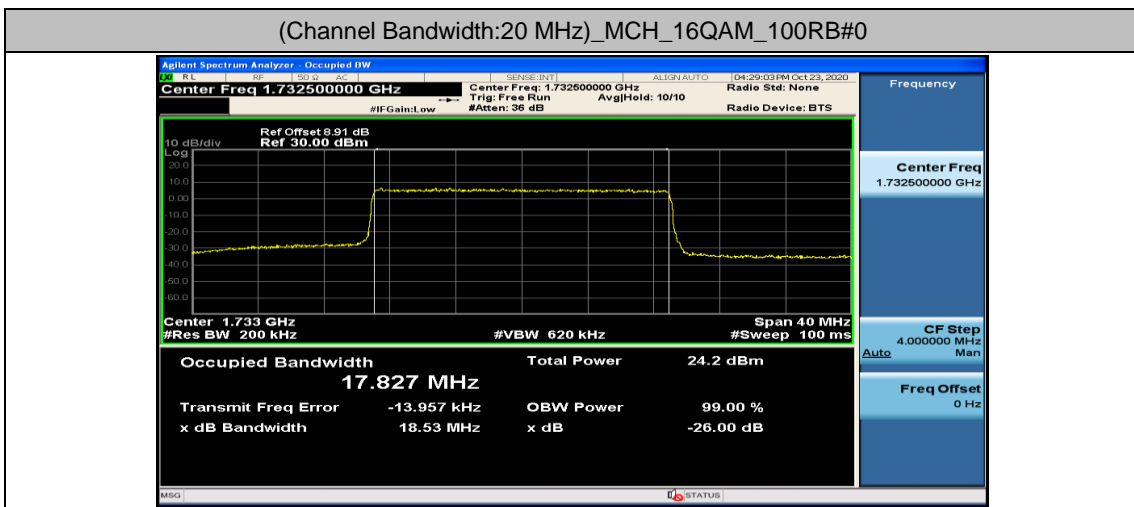

(Channel Bandwidth: 5 MHz)_HCH_16QAM_25RB#0

Channel Bandwidth: 10 MHz

Channel Bandwidth: 15 MHz

(Channel Bandwidth:15 MHz)_LCH_16QAM_75RB#0

(Channel Bandwidth:15 MHz)_MCH_16QAM_75RB#0

(Channel Bandwidth:15 MHz)_HCH_16QAM_75RB#0

Channel Bandwidth: 20 MHz

Appendix D: Band Edge

Test Graphs

Channel Bandwidth: 1.4 MHz

(Channel Bandwidth: 1.4 MHz)_LCH_QPSK_3RB#0

(Channel Bandwidth: 1.4 MHz)_LCH_QPSK_3RB#2

(Channel Bandwidth: 1.4 MHz)_LCH_QPSK_3RB#3