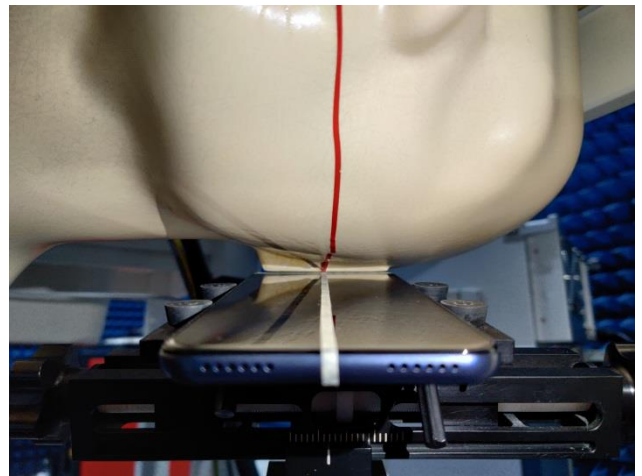

Right Tilted