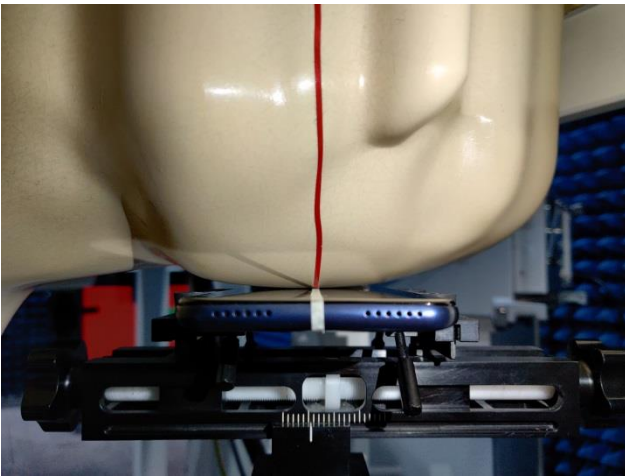

SAR Test Setup Photos

Head

Right Cheek