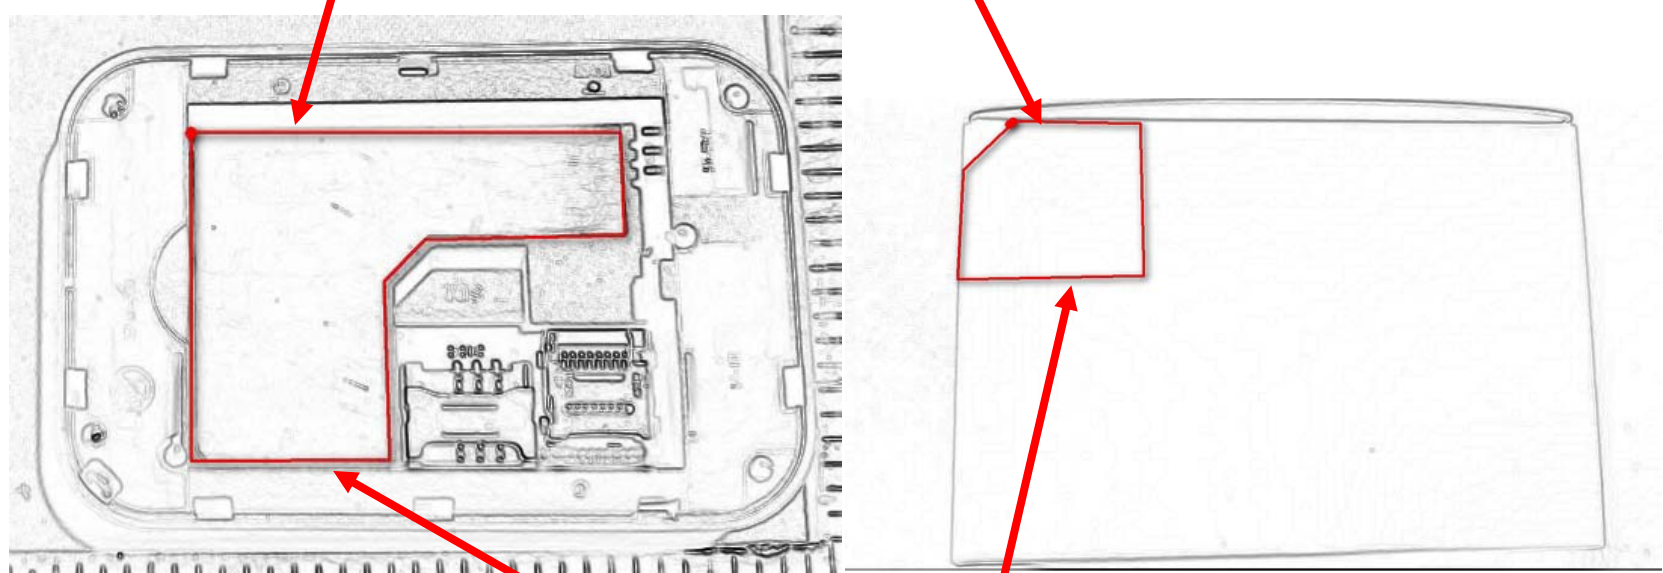

4G LTE Mobile WIFI
 TDD-LTE/FDD-LTE/NETWORK
 WIFI SSID:M7_XXXX
 WIFI KEY:1234567890

IMEI:865298030730000
 MODEL:M7
 FCC ID:2AV8R-67

FC 
CE 

MADE IN CHINA

4G LTE Mobile WIFI
 Model: M7
 Input:5V --- 1A
 WiFi SSID: M7_XXXX
 WiFi KEY:1234567890
 WEB IP: 192.168.1.1
 WEB PSWD:admin
 IMEI:865298030730000
 FCC ID:2AV8R-67

Label Location