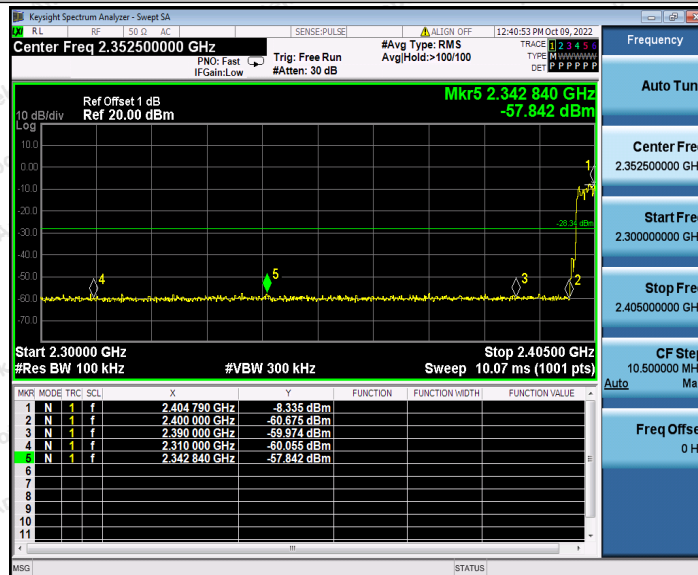

2DH5_Ant1_Low_Hop_2402

2DH5_Ant1_High_Hop_2480

Shenzhen Anbotek Compliance Laboratory Limited

Address: 1/F., Building D, Sogood Science and Technology Park, Sanwei Community, Hangcheng Street, Bao'an District, Shenzhen, Guangdong, China.
Tel: (86) 0755-26066440 Fax: (86) 0755-26014772 Email: service@anbotek.com

Hotline 400-003-0500
www.anbotek.com.cn