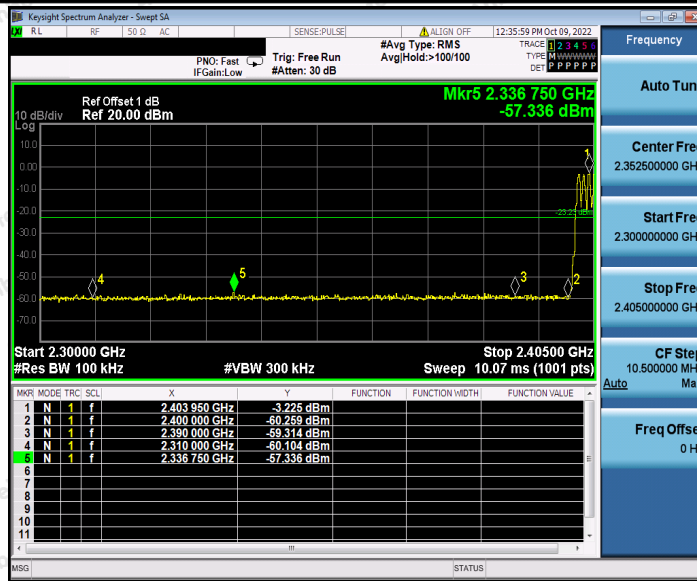

Shenzhen Anbotek Compliance Laboratory Limited

Address: 1/F., Building D, Sogood Science and Technology Park, Sanwei Community, Hangcheng Street, Bao'an District, Shenzhen, Guangdong, China.
Tel: (86) 0755-26066440 Fax: (86) 0755-26014772 Email: service@anbotek.com

Hotline 400-003-0500
www.anbotek.com.cn