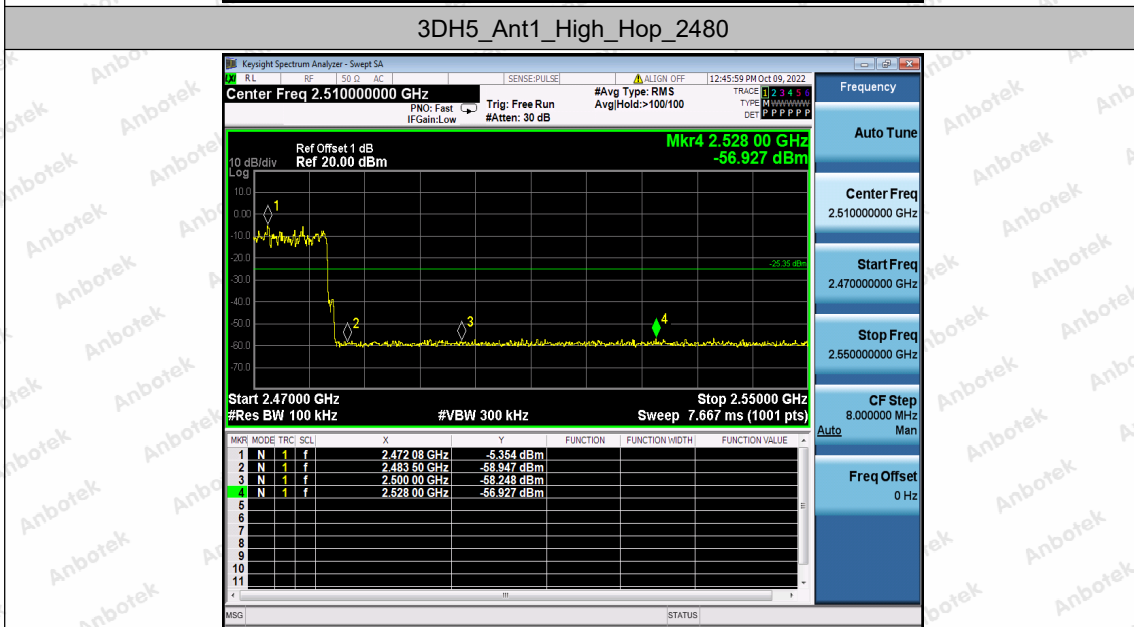

Shenzhen Anbotek Compliance Laboratory Limited

Address: 1/F., Building D, Sogood Science and Technology Park, Sanwei Community, Hangcheng Street, Bao'an District, Shenzhen, Guangdong, China.
Tel: (86) 0755-26066440 Fax: (86) 0755-26014772 Email: service@anbotek.com

Hotline 400-003-0500
www.anbotek.com.cn