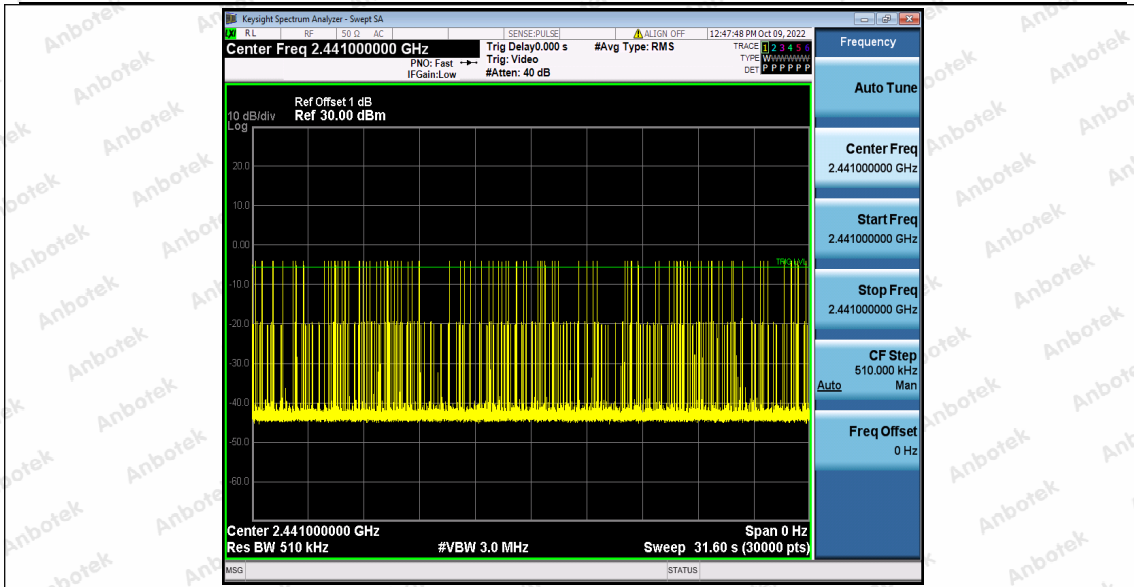

Shenzhen Anbotek Compliance Laboratory Limited

Address: 1/F., Building D, Sogood Science and Technology Park, Sanwei Community, Hangcheng Street, Bao'an District, Shenzhen, Guangdong, China.
Tel: (86) 0755-26066440 Fax: (86) 0755-26014772 Email: service@anbotek.com

Hotline
400-003-0500
www.anbotek.com.cn