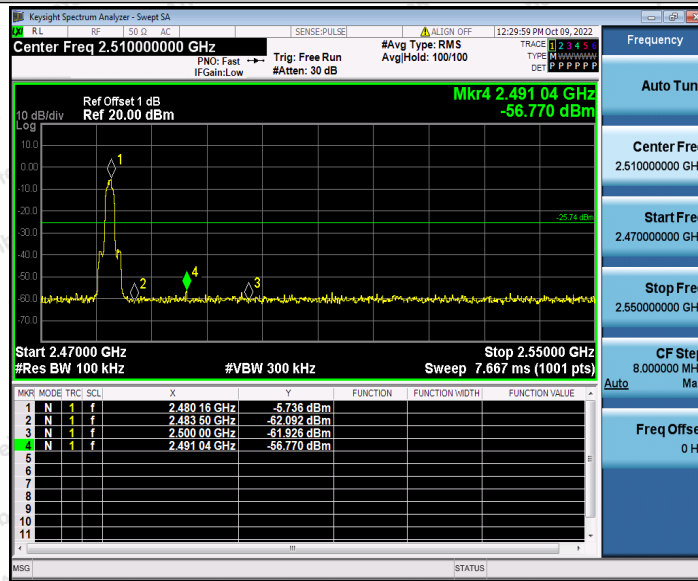

2DH5_Ant1_High_2480