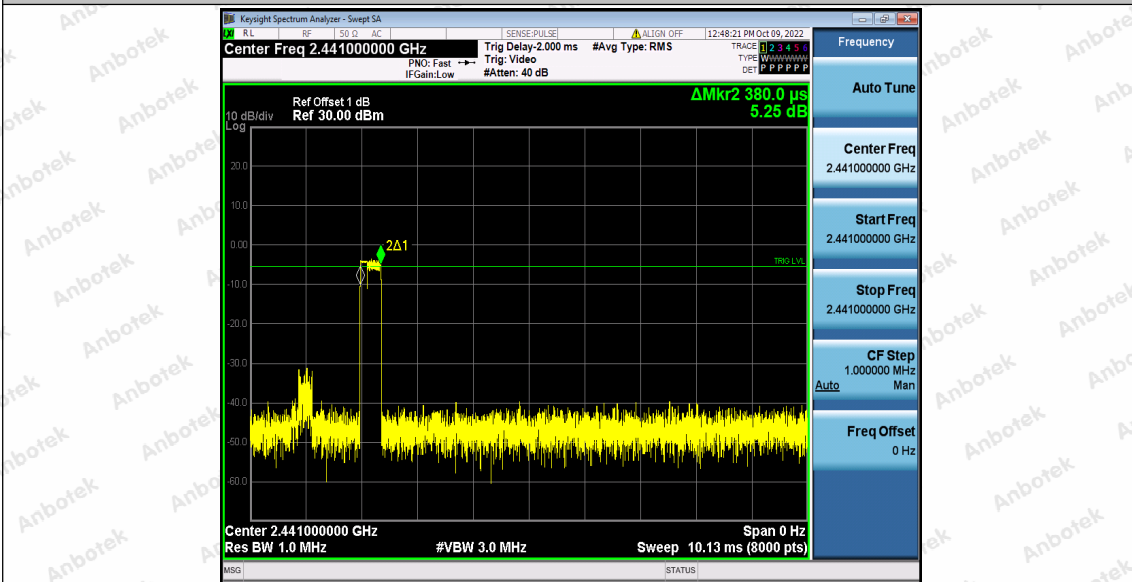

3DH3_Ant1_Hop

Shenzhen Anbotek Compliance Laboratory Limited

Address: 1/F., Building D, Sogood Science and Technology Park, Sanwei Community, Hangcheng Street, Bao'an District, Shenzhen, Guangdong, China.
Tel: (86) 0755-26066440 Fax: (86) 0755-26014772 Email: service@anbotek.com

Hotline
400-003-0500
www.anbotek.com.cn