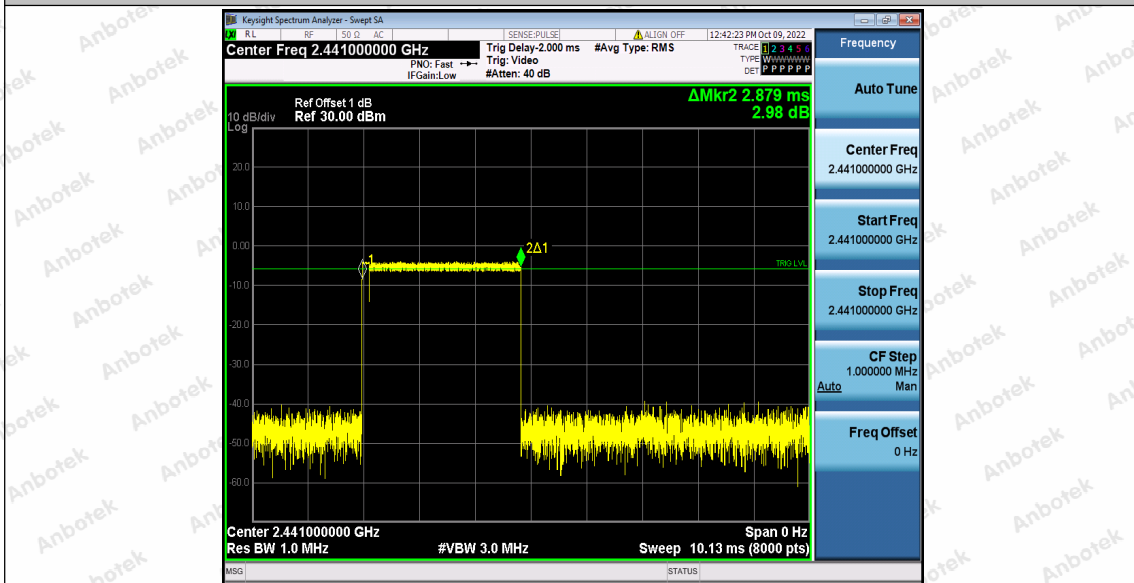

2DH5_Ant1_Hop

Shenzhen Anbotek Compliance Laboratory Limited

Address: 1/F., Building D, Sogood Science and Technology Park, Sanwei Community, Hangcheng Street, Bao'an District, Shenzhen, Guangdong, China.
Tel: (86) 0755-26066440 Fax: (86) 0755-26014772 Email: service@anbotek.com

Hotline 400-003-0500
www.anbotek.com.cn