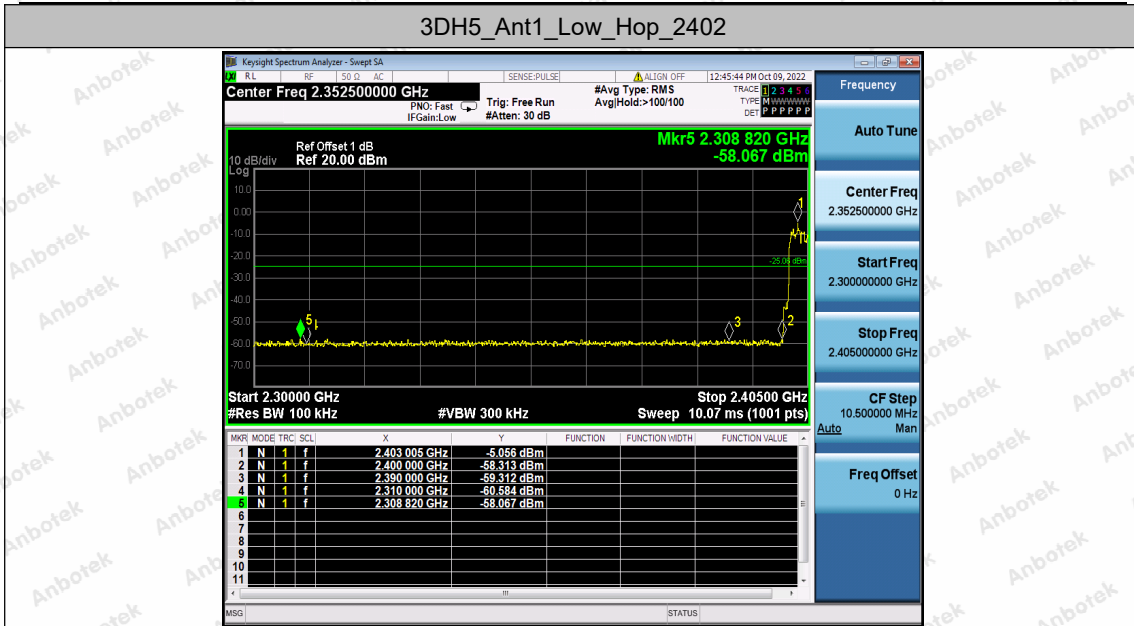

Shenzhen Anbotek Compliance Laboratory Limited

Address: 1/F., Building D, Sogood Science and Technology Park, Sanwei Community, Hangcheng Street, Bao'an District, Shenzhen, Guangdong, China.
Tel: (86) 0755-26066440 Fax: (86) 0755-26014772 Email: service@anbotek.com

Hotline 400-003-0500
www.anbotek.com.cn