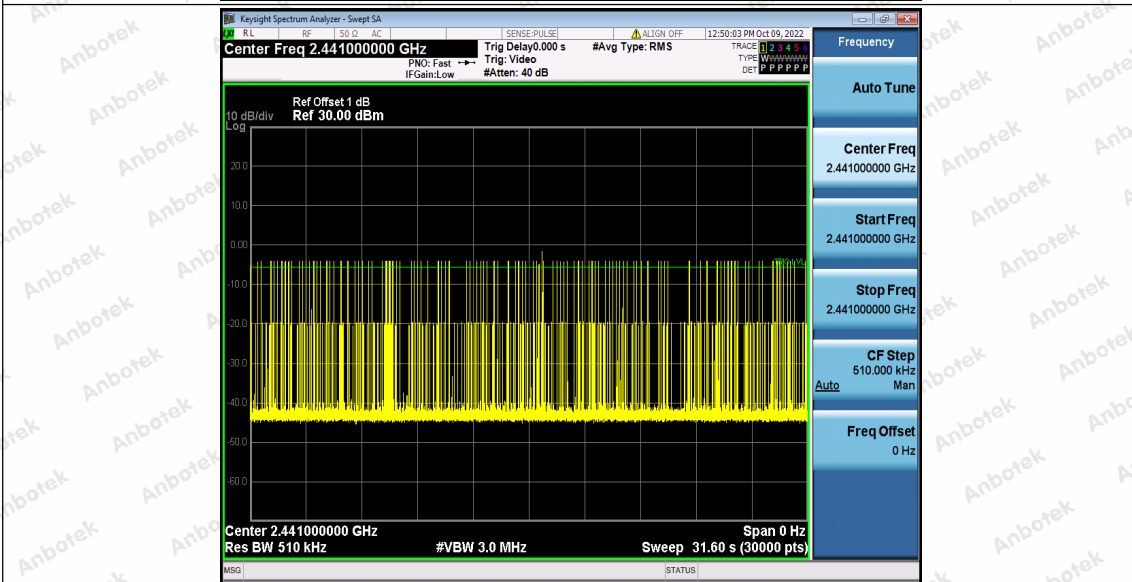

Shenzhen Anbotek Compliance Laboratory Limited

Address: 1/F., Building D, Sogood Science and Technology Park, Sanwei Community, Hangcheng Street, Bao'an District, Shenzhen, Guangdong, China.
Tel: (86) 0755-26066440 Fax: (86) 0755-26014772 Email: service@anbotek.com

Hotline 400-003-0500
www.anbotek.com.cn