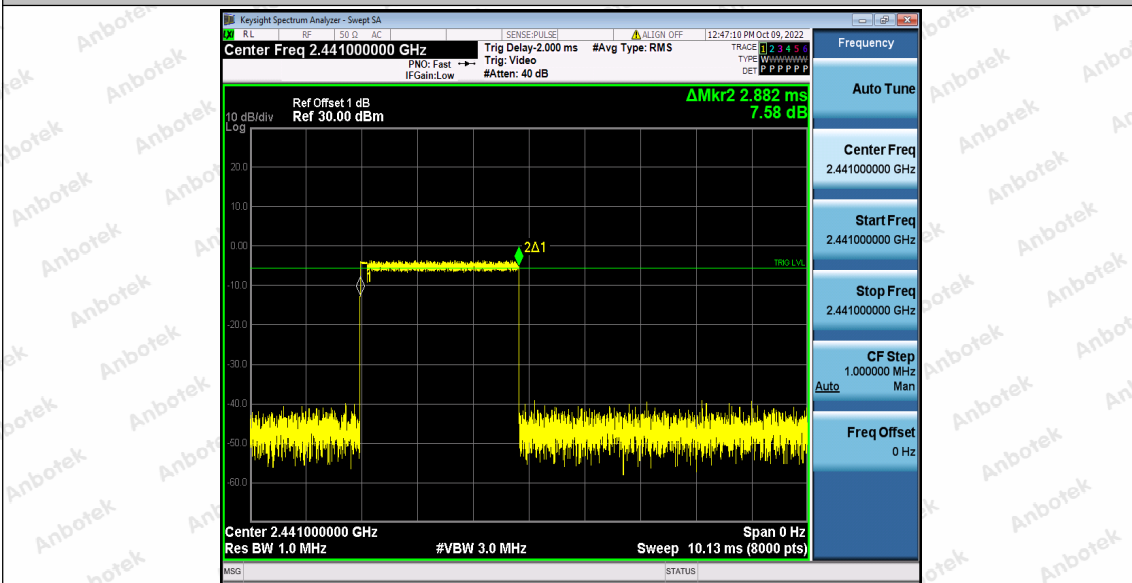

3DH5_Ant1_Hop

Shenzhen Anbotek Compliance Laboratory Limited

Address: 1/F., Building D, Sogood Science and Technology Park, Sanwei Community, Hangcheng Street, Bao'an District, Shenzhen, Guangdong, China.
Tel: (86) 0755-26066440 Fax: (86) 0755-26014772 Email: service@anbotek.com

Hotline 400-003-0500
www.anbotek.com.cn