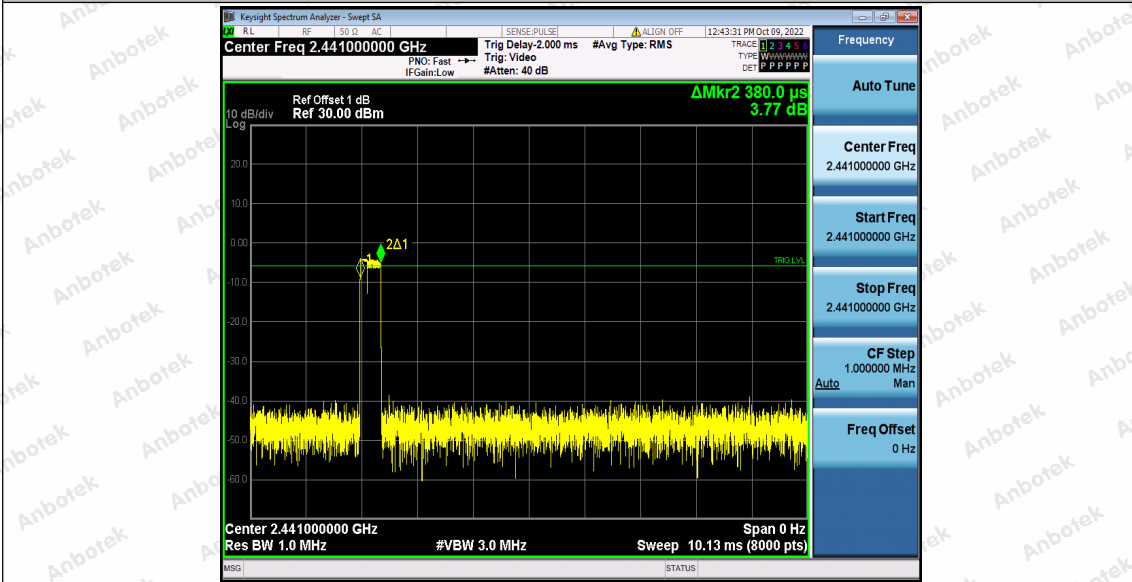

2DH3_Ant1_Hop

Shenzhen Anbotek Compliance Laboratory Limited

Address: 1/F., Building D, Sogood Science and Technology Park, Sanwei Community, Hangcheng Street, Bao'an District, Shenzhen, Guangdong, China.
Tel: (86) 0755-26066440 Fax: (86) 0755-26014772 Email: service@anbotek.com

Hotline 400-003-0500
www.anbotek.com.cn