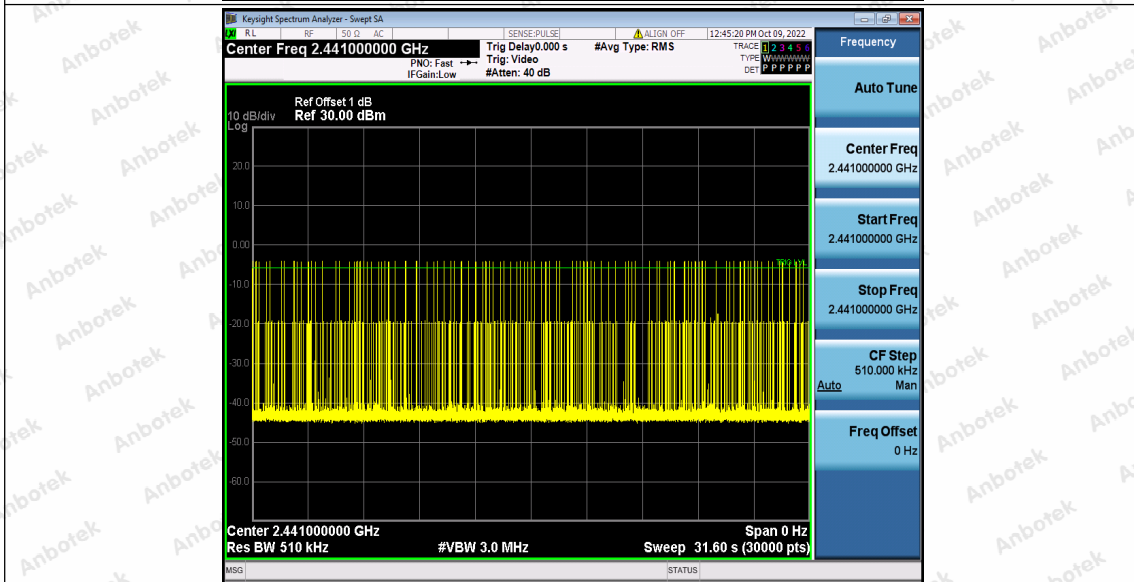

Shenzhen Anbotek Compliance Laboratory Limited

Address: 1/F., Building D, Sogood Science and Technology Park, Sanwei Community, Hangcheng Street, Bao'an District, Shenzhen, Guangdong, China.
Tel: (86) 0755-26066440 Fax: (86) 0755-26014772 Email: service@anbotek.com

Hotline 400-003-0500
www.anbotek.com.cn