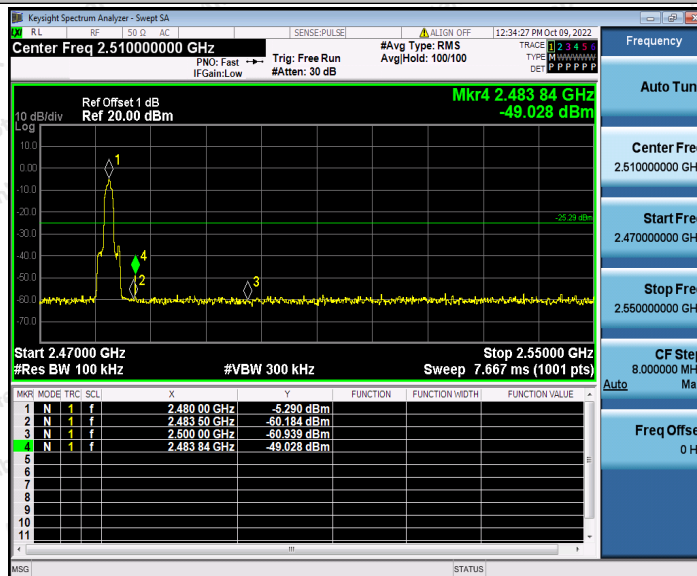

3DH5_Ant1_High_2480

Shenzhen Anbotek Compliance Laboratory Limited

Address: 1/F., Building D, Sogood Science and Technology Park, Sanwei Community, Hangcheng Street, Bao'an District, Shenzhen, Guangdong, China.
Tel: (86) 0755-26066440 Fax: (86) 0755-26014772 Email: service@anbotek.com

Hotline 400-003-0500
www.anbotek.com.cn