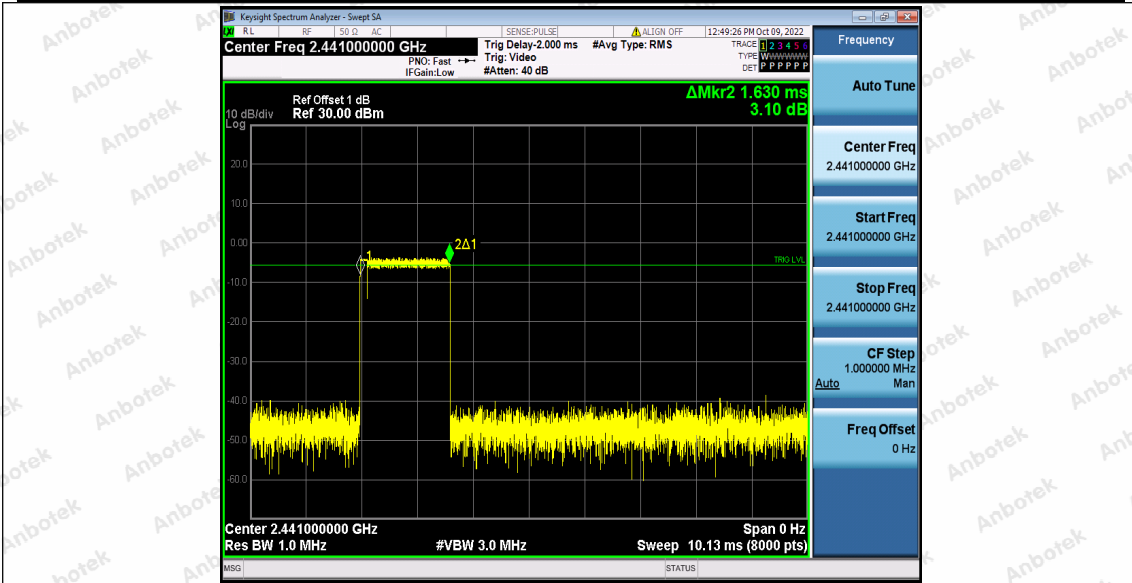

Shenzhen Anbotek Compliance Laboratory Limited

Address: 1/F., Building D, Sogood Science and Technology Park, Sanwei Community, Hangcheng Street, Bao'an District, Shenzhen, Guangdong, China.
Tel: (86) 0755-26066440 Fax: (86) 0755-26014772 Email: service@anbotek.com

Hotline 400-003-0500
www.anbotek.com.cn