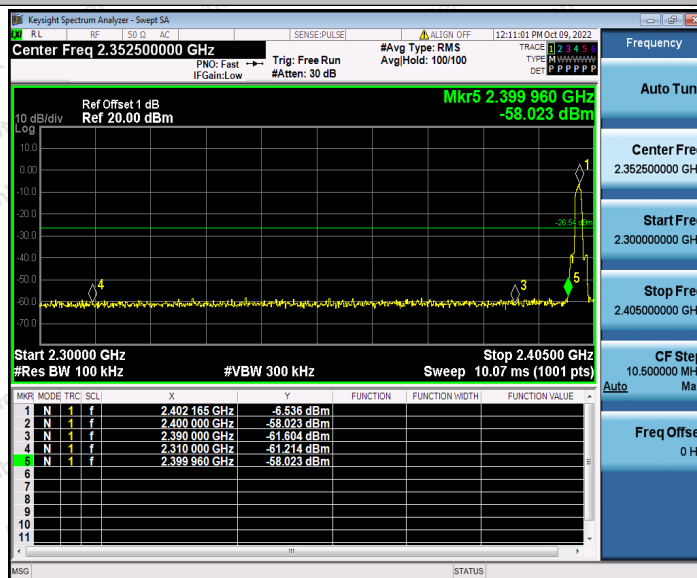

## Test Graphs

DH5\_Ant1\_High\_Hop\_2480

2DH5\_Ant1\_Low\_2402

**Shenzhen Anbotek Compliance Laboratory Limited**

Address: 1/F., Building D, Sogood Science and Technology Park, Sanwei Community, Hangcheng Street, Bao'an District, Shenzhen, Guangdong, China.  
 Tel: (86) 0755-26066440 Fax: (86) 0755-26014772 Email: service@anbotek.com