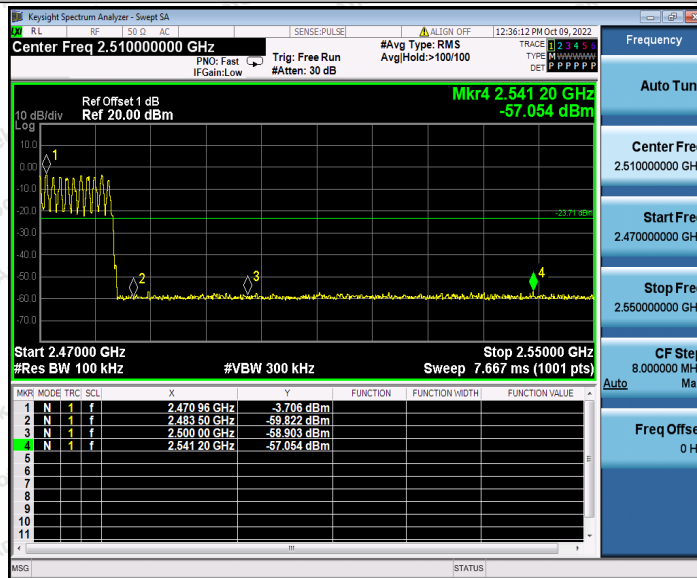

DH5_Ant1_High_Hop_2480