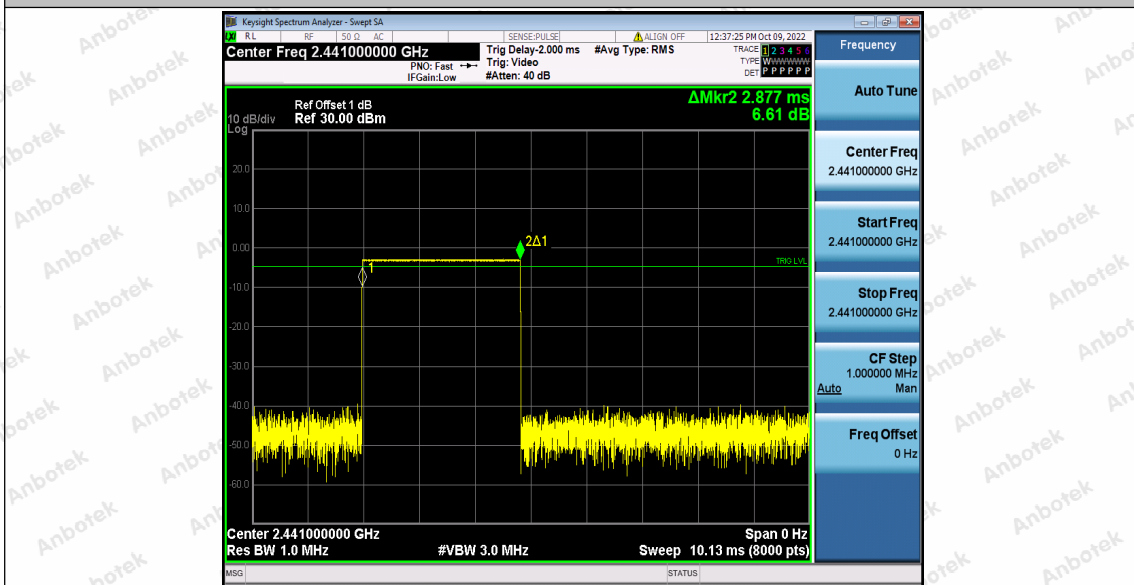

DH5\_Ant1\_Hop

Shenzhen Anbotek Compliance Laboratory Limited

Address: 1/F., Building D, Sogood Science and Technology Park, Sanwei Community, Hangcheng Street, Bao'an District, Shenzhen, Guangdong, China.  
 Tel: (86) 0755-26066440 Fax: (86) 0755-26014772 Email: service@anbotek.com