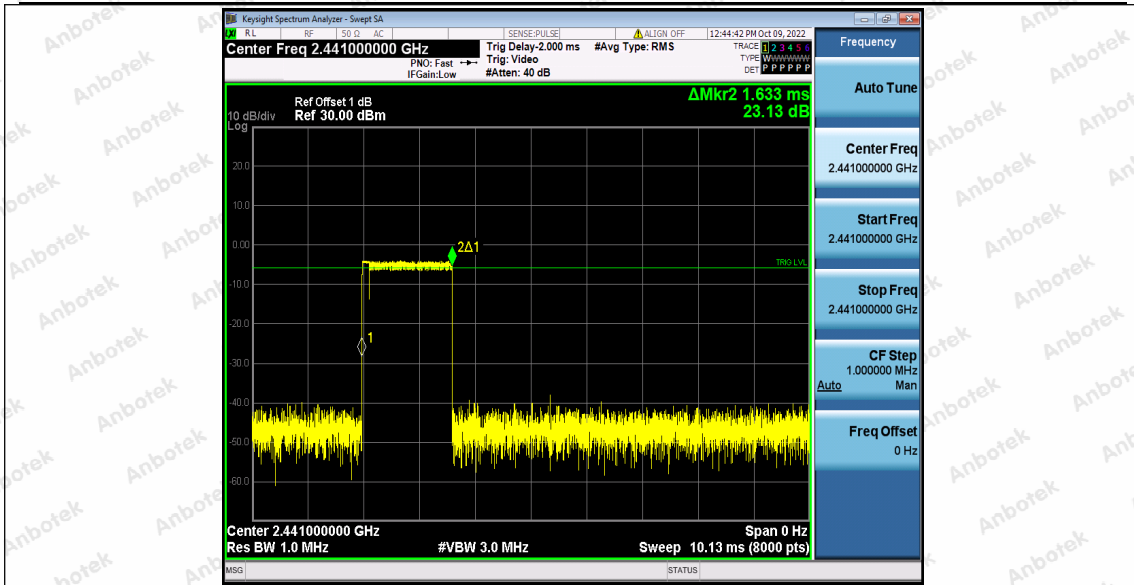

Shenzhen Anbotek Compliance Laboratory Limited

Address: 1/F., Building D, Sogood Science and Technology Park, Sanwei Community, Hangcheng Street, Bao'an District, Shenzhen, Guangdong, China.
Tel: (86) 0755-26066440 Fax: (86) 0755-26014772 Email: service@anbotek.com

Hotline 400-003-0500
www.anbotek.com.cn