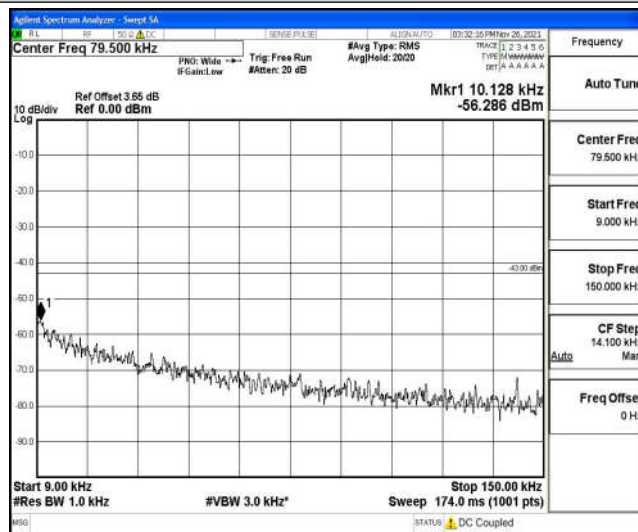

Band2-15MHz-16QAM-18675-1RB#0-Range1:0.009~0.15MHz

Band2-15MHz-16QAM-18675-1RB#0-Range2:0.15~30MHz