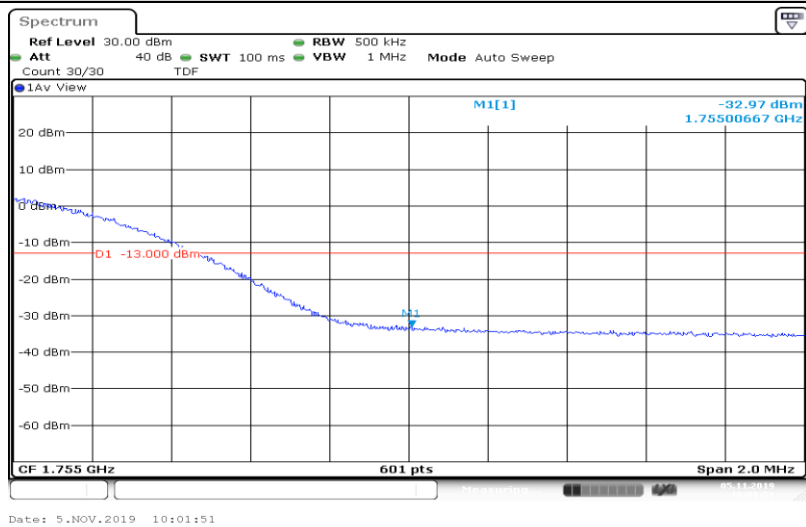

Band4-20MHz-16QAM-20300-100RB#0