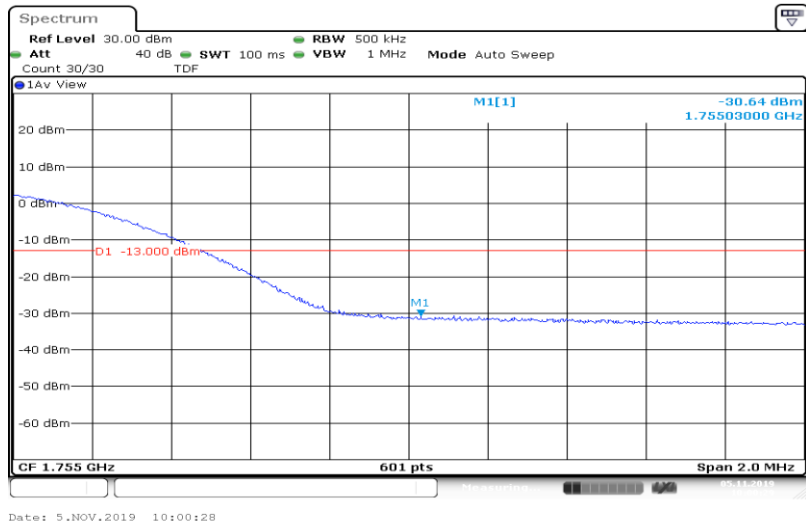

Band4-10MHz-16QAM-20350-50RB#0

Band4-15MHz-QPSK-20025-75RB#0

Band4-15MHz-QPSK-20325-75RB#0

Band4-15MHz-16QAM-20025-75RB#0

Band4-15MHz-16QAM-20325-75RB#0

Band4-20MHz-QPSK-20050-100RB#0

Band4-20MHz-QPSK-20300-100RB#0