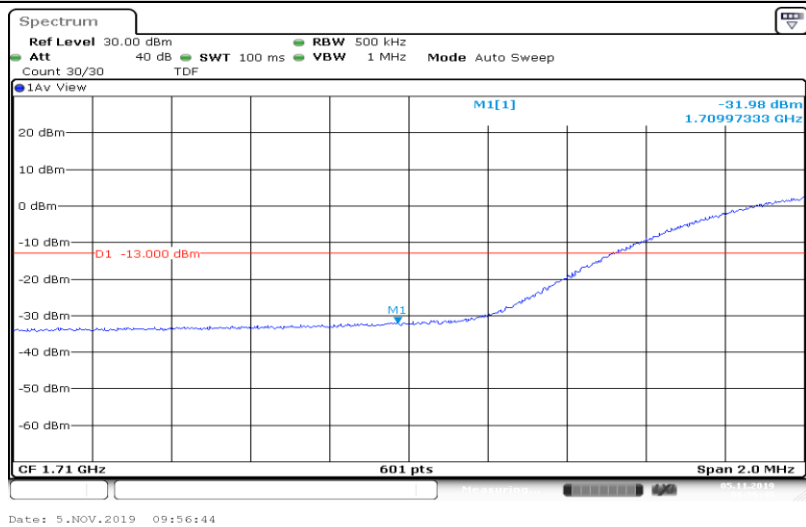

Band4-10MHz-16QAM-20350-50RB#0

Band4-15MHz-QPSK-20025-75RB#0

Band4-15MHz-QPSK-20325-75RB#0

Band4-15MHz-16QAM-20025-75RB#0

Band4-15MHz-16QAM-20325-75RB#0

Band4-20MHz-QPSK-20050-100RB#0

Band4-20MHz-QPSK-20300-100RB#0