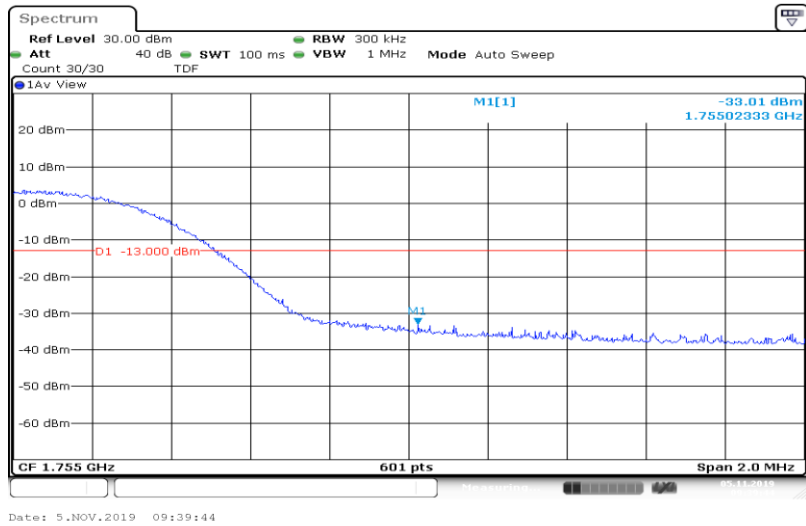

Band4-10MHz-16QAM-20350-50RB#0

Band4-15MHz-QPSK-20025-75RB#0

Band4-15MHz-QPSK-20325-75RB#0

Band4-15MHz-16QAM-20025-75RB#0

Band4-15MHz-16QAM-20325-75RB#0

Band4-20MHz-QPSK-20050-100RB#0

Band4-20MHz-QPSK-20300-100RB#0