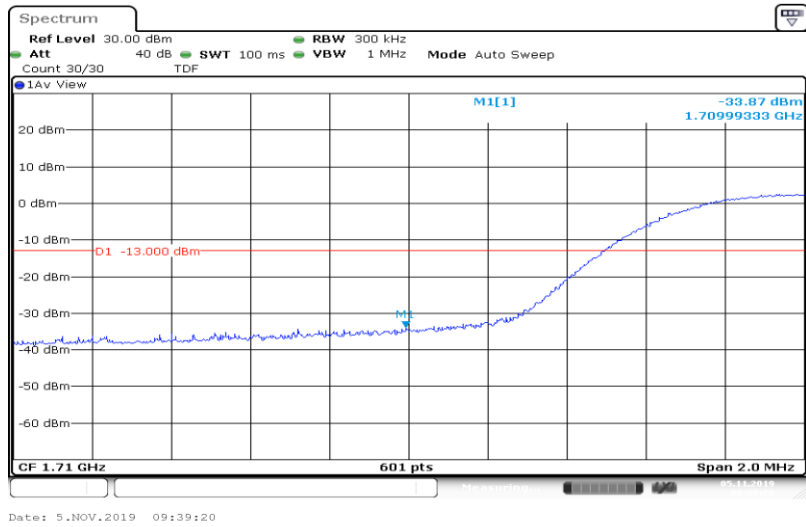

Band4-10MHz-16QAM-20350-50RB#0

Band4-15MHz-QPSK-20025-75RB#0

Band4-15MHz-QPSK-20325-75RB#0

Band4-15MHz-16QAM-20025-75RB#0

Band4-15MHz-16QAM-20325-75RB#0

Band4-20MHz-QPSK-20050-100RB#0

Band4-20MHz-QPSK-20300-100RB#0