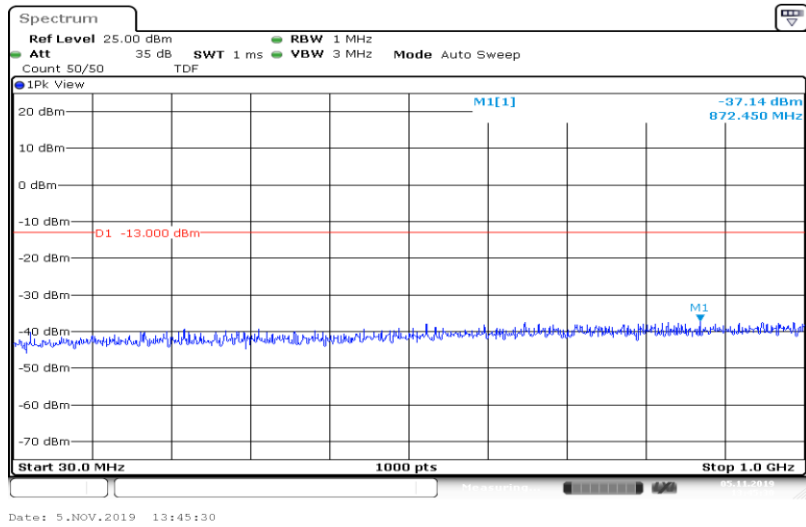

Band4-1.4MHz-16QAM-20175-6RB#0-Range3:30~1000MHz