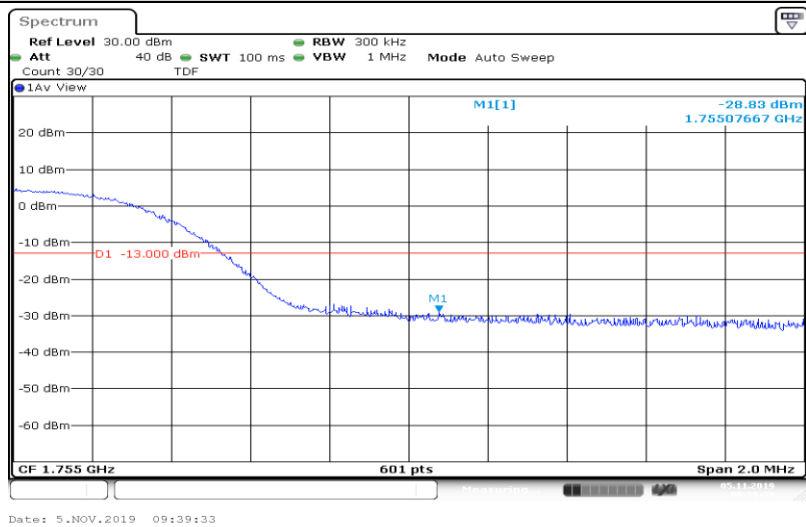

Band4-15MHz-QPSK-20325-75RB#0

Band4-15MHz-16QAM-20025-75RB#0