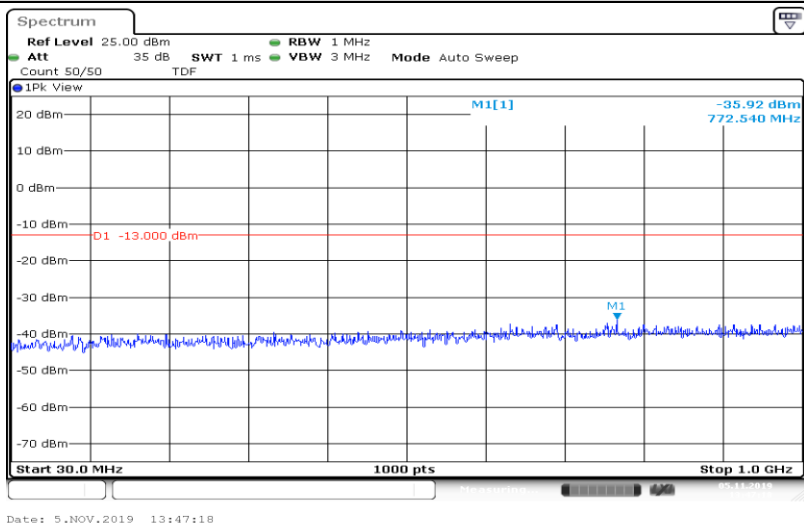

Band4-1.4MHz-16QAM-20393-6RB#0-Range3:30~1000MHz

Band4-1.4MHz-16QAM-20393-6RB#0-Range4:1000~2000MHz