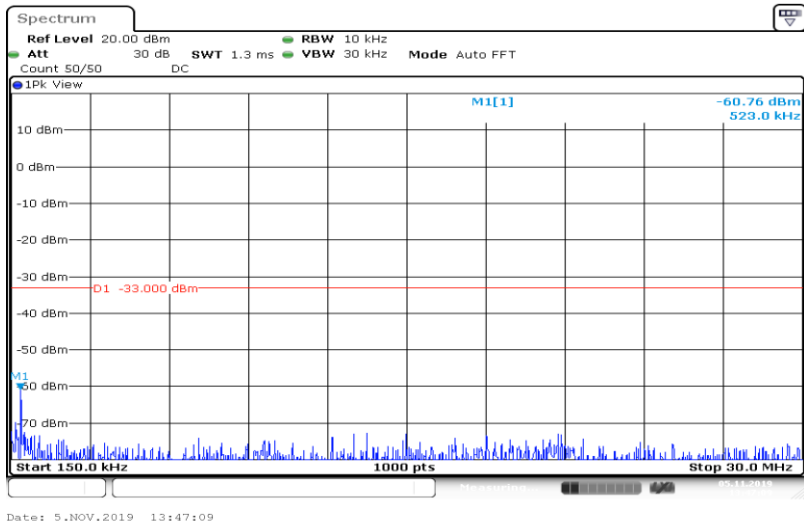

Band4-1.4MHz-16QAM-20393-6RB#0-Range2:0.15~30MHz