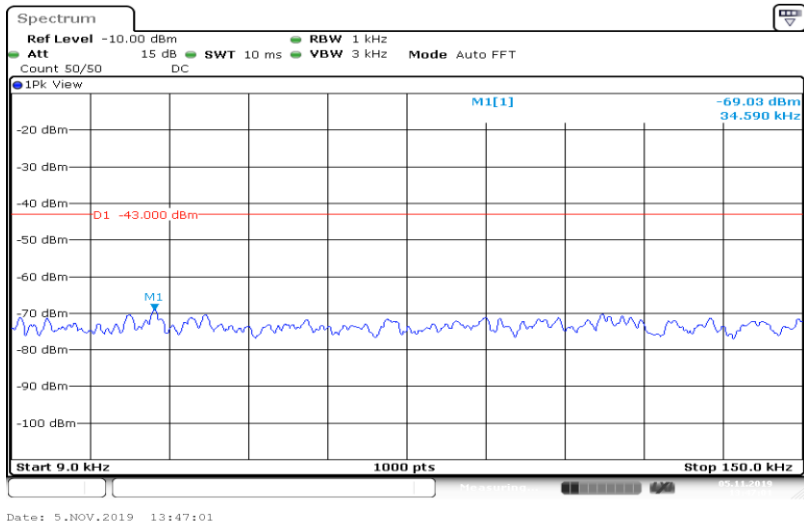

Band4-1.4MHz-16QAM-20175-6RB#0-Range2:0.15~30MHz

Band4-1.4MHz-16QAM-20175-6RB#0-Range3:30~1000MHz

Band4-1.4MHz-16QAM-20175-6RB#0-Range4:1000~2000MHz

Band4-1.4MHz-16QAM-20175-6RB#0-Range5:2000~20000MHz

Band4-1.4MHz-16QAM-20393-6RB#0-Range1:0.009~0.15MHz