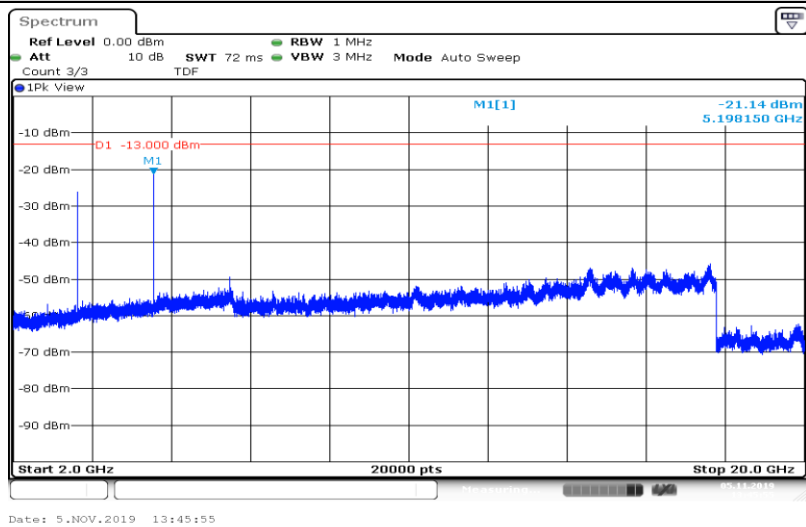

Band4-1.4MHz-16QAM-20175-6RB#0-Range2:0.15~30MHz

Band4-1.4MHz-16QAM-20175-6RB#0-Range3:30~1000MHz

Band4-1.4MHz-16QAM-20175-6RB#0-Range4:1000~2000MHz

Band4-1.4MHz-16QAM-20175-6RB#0-Range5:2000~20000MHz

Band4-1.4MHz-16QAM-20393-6RB#0-Range1:0.009~0.15MHz