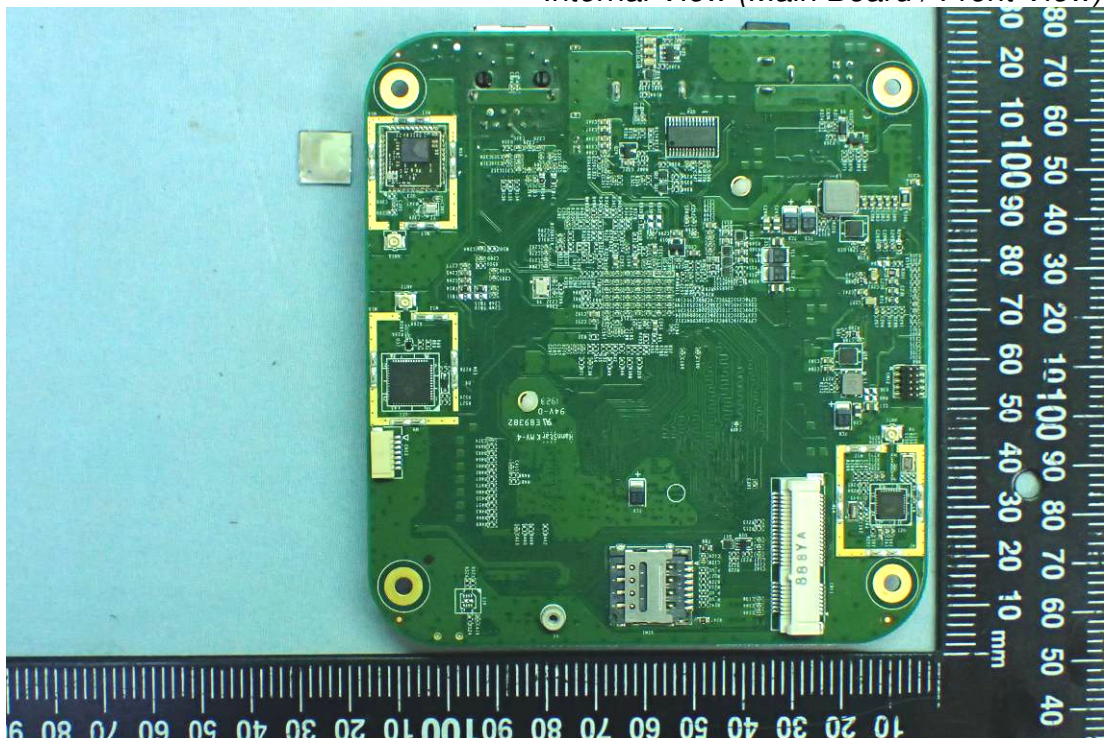

### EUT Internal Photos

Figure 7  
Internal View (Removed Cover)

Figure 8  
Internal View (Removed Internal Board)

Figure 9  
Internal View

Figure 10  
Internal View (WLAN / BT Antenna View)

Figure 11  
Internal View (ZigBee Antenna View)

Figure 12  
Internal View (Z-Wave Antenna View)

Figure 13  
Internal View (Main Board / Front View)

Figure 14  
Internal View (Main Board / Front View)

Figure 15  
Internal View (Main Board / Back View)

Figure 16  
Internal View (WLAN / BT Combo Card)

Figure 17  
Internal View (WLAN / BT Combo Card / Front View)

Figure 18  
Internal View (WLAN / BT IC)

Figure 19  
Internal View (WLAN / BT Combo Card / Back View)

Figure 20  
Internal View (Z-Wave Chip)

Figure 21  
Internal View (ZigBee Chip)

Figure 22  
Internal View (CPU)

Figure 23  
Internal View (Storage (SSD))

Figure 24  
Internal View (Memory (RAM))

Figure 25  
AC Adapter

Figure 26  
AC Adapter (Top, Front & Side View)