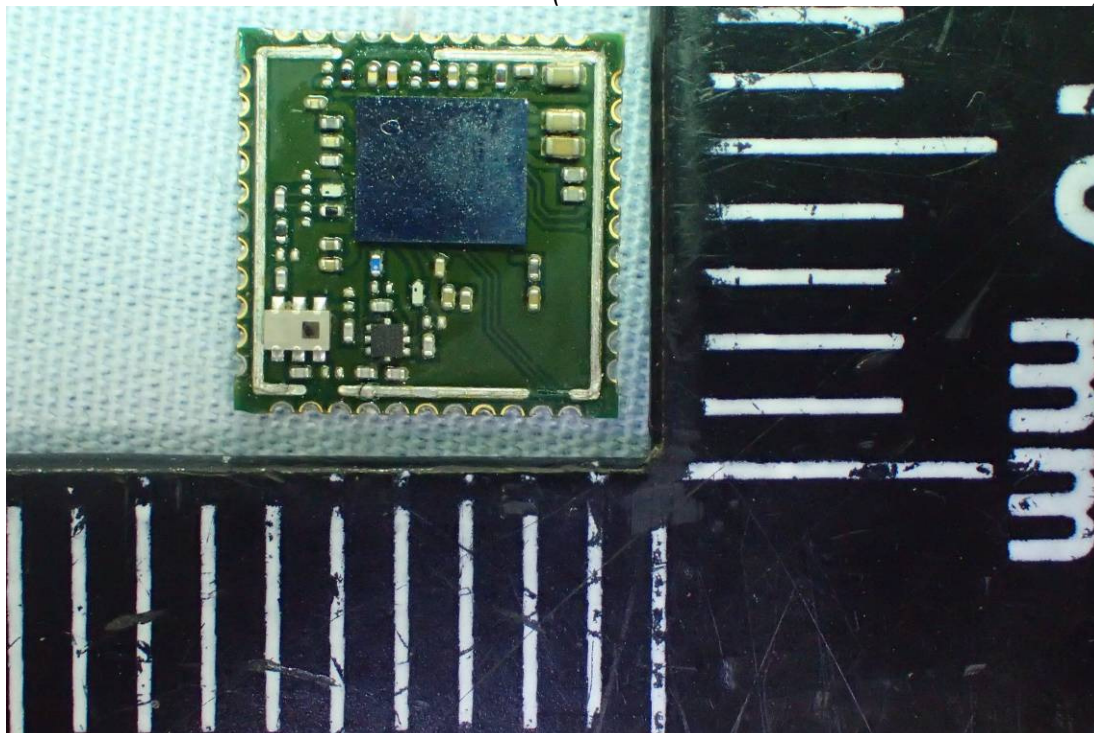

### EUT Internal Photos

Figure 7  
Internal View (Removed Cover)

Figure 8  
Internal View (Removed Internal Board)

Figure 9  
Internal View

Figure 10  
Internal View (WLAN / BT Antenna View)

Figure 11  
Internal View (ZigBee Antenna View)

Figure 12  
Internal View (Z-Wave Antenna View)

Figure 13  
Internal View (Main Board / Front View)

Figure 14  
Internal View (Main Board / Front View)

Figure 15  
Internal View (Main Board / Back View)

Figure 16  
Internal View (WLAN / BT Combo Card)

Figure 17  
Internal View (WLAN / BT Combo Card / Front View)

Figure 18  
Internal View (WLAN / BT IC)

Figure 19  
Internal View (WLAN / BT Combo Card / Back View)

Figure 20  
Internal View (Z-Wave Chip)

Figure 21  
Internal View (ZigBee Chip)

Figure 22  
Internal View (CPU)

Figure 23  
Internal View (Storage (SSD))

Figure 24  
Internal View (Memory (RAM))

Figure 25  
AC Adapter

Figure 26  
AC Adapter (Top, Front & Side View)