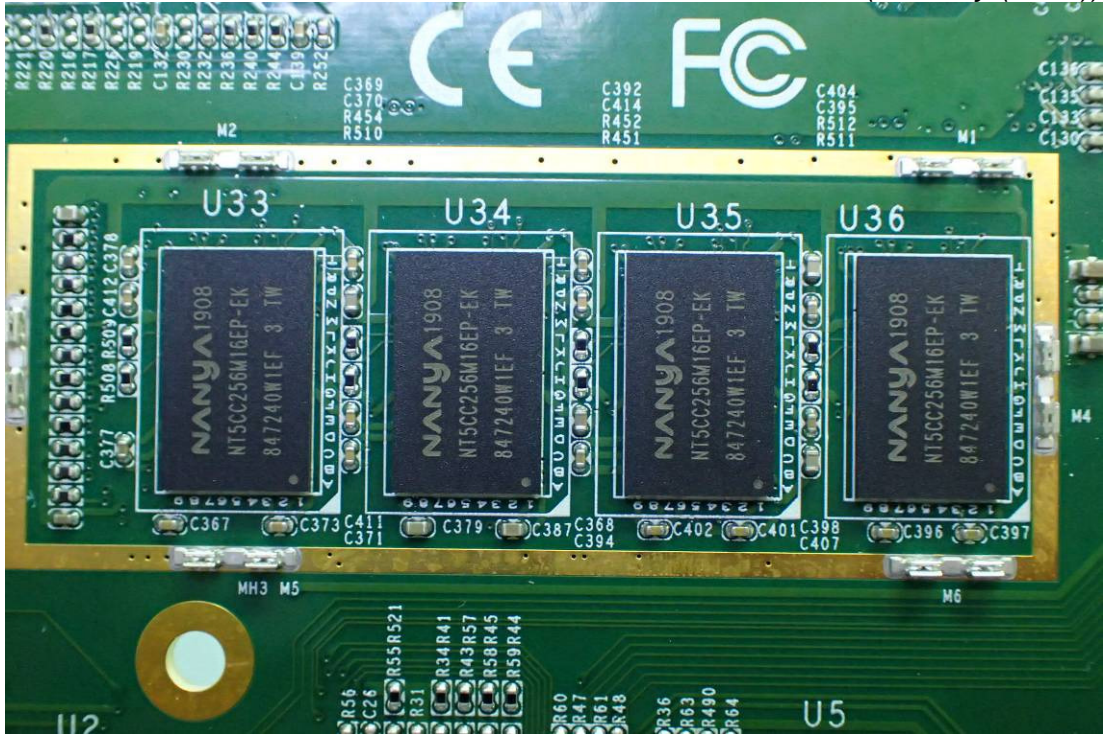

Figure 17  
Internal View (WLAN / BT Combo Card / Front View)

Figure 18  
Internal View (WLAN / BT IC)

Figure 19  
Internal View (WLAN / BT Combo Card / Back View)

Figure 20  
Internal View (Z-Wave Chip)

Figure 21  
Internal View (ZigBee Chip)

Figure 22  
Internal View (CPU)

Figure 23  
Internal View (Storage (SSD))

Figure 24  
Internal View (Memory (RAM))

Figure 25  
AC Adapter

Figure 26  
AC Adapter (Top, Front & Side View)

Figure 27  
AC Adapter (Bottom, Back & Side View)

Figure 28  
Ethernet Cord