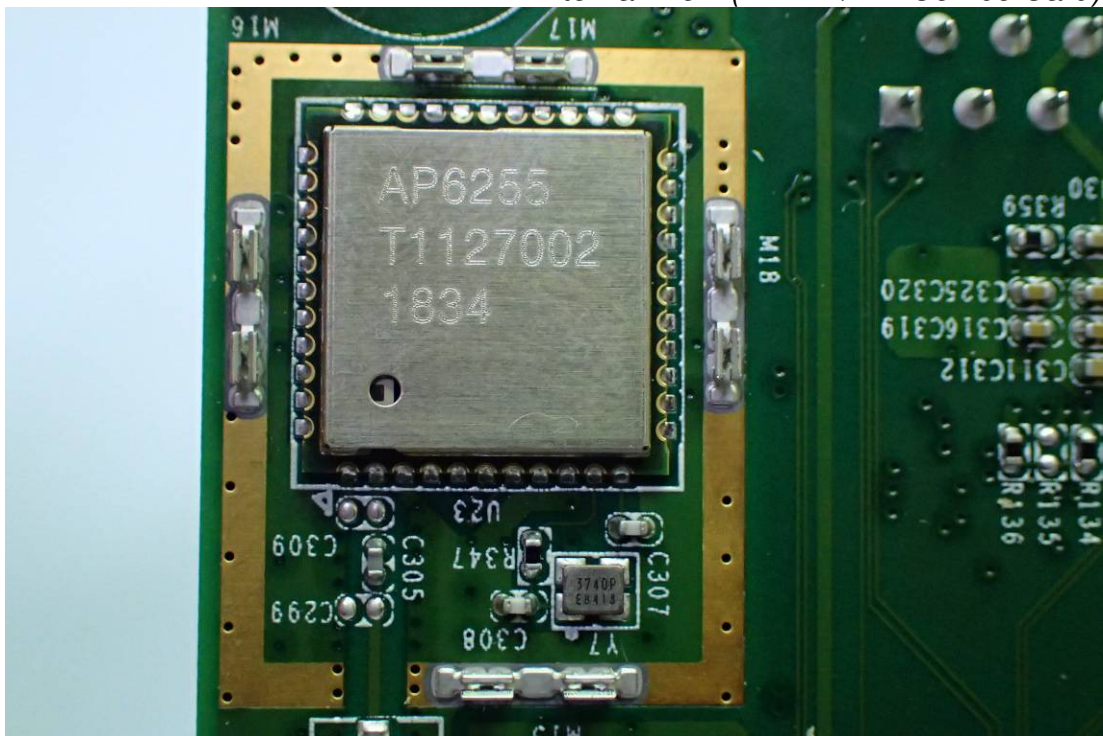

### EUT Internal Photos

Figure 7  
Internal View (Removed Cover)

Figure 8  
Internal View (Removed Internal Board)

Figure 9  
Internal View

Figure 10  
Internal View (WLAN / BT Antenna View)

Figure 11  
Internal View (ZigBee Antenna View)

Figure 12  
Internal View (Z-Wave Antenna View)

Figure 13  
Internal View (Main Board / Front View)

Figure 14  
Internal View (Main Board / Front View)

Figure 15  
Internal View (Main Board / Back View)

Figure 16  
Internal View (WLAN / BT Combo Card)

Figure 17  
Internal View (WLAN / BT Combo Card / Front View)

Figure 18  
Internal View (WLAN / BT IC)

Figure 19  
Internal View (WLAN / BT Combo Card / Back View)

Figure 20  
Internal View (Z-Wave Chip)

Figure 21  
Internal View (ZigBee Chip)

Figure 22  
Internal View (CPU)

Figure 23  
Internal View (Storage (SSD))

Figure 24  
Internal View (Memory (RAM))

Figure 25  
AC Adapter

Figure 26  
AC Adapter (Top, Front & Side View)