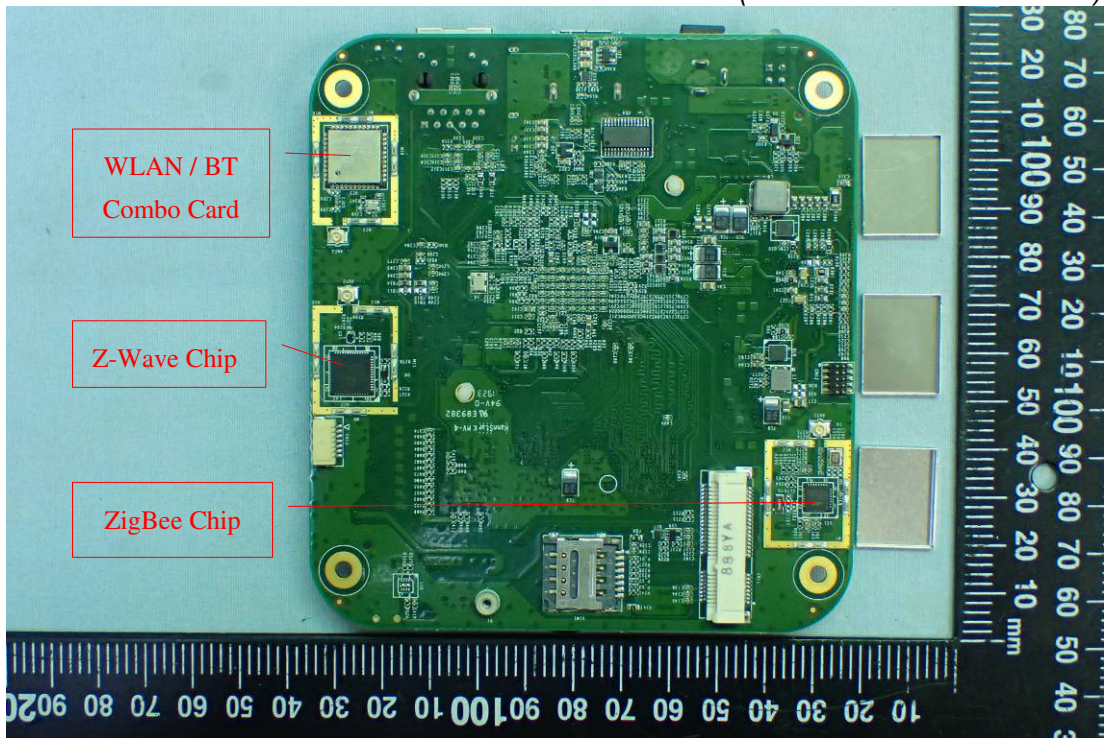

### EUT Internal Photos

Figure 7  
Internal View (Removed Cover)

Figure 8  
Internal View (Removed Internal Board)

Figure 9  
Internal View

Figure 10  
Internal View (WLAN / BT Antenna View)

Figure 11  
Internal View (ZigBee Antenna View)

Figure 12  
Internal View (Z-Wave Antenna View)

Figure 13  
Internal View (Main Board / Front View)

Figure 14  
Internal View (Main Board / Front View)

Figure 15  
Internal View (Main Board / Back View)

Figure 16  
Internal View (WLAN / BT Combo Card)

Figure 17  
Internal View (WLAN / BT Combo Card / Front View)

Figure 18  
Internal View (WLAN / BT IC)

Figure 19  
Internal View (WLAN / BT Combo Card / Back View)

Figure 20  
Internal View (Z-Wave Chip)

Figure 21  
Internal View (ZigBee Chip)

Figure 22  
Internal View (CPU)

Figure 23  
Internal View (Storage (SSD))

Figure 24  
Internal View (Memory (RAM))

Figure 25  
AC Adapter

Figure 26  
AC Adapter (Top, Front & Side View)