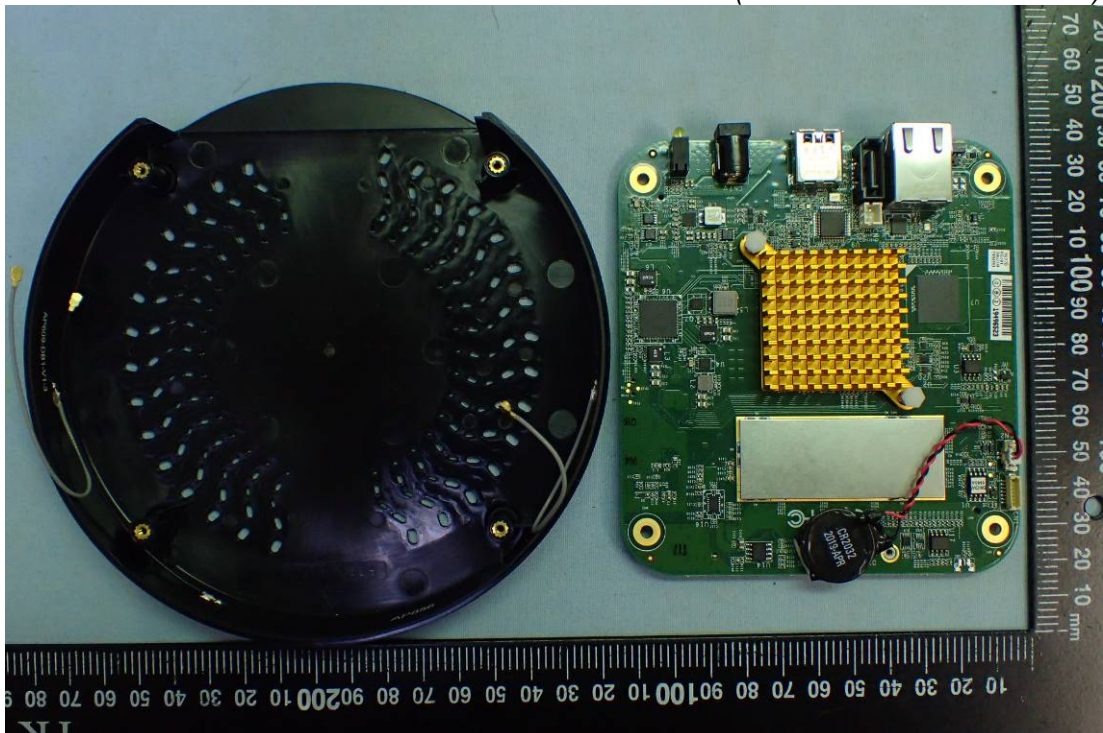

### EUT Internal Photos

Figure 7  
Internal View (Removed Cover)

Figure 8  
Internal View (Removed Internal Board)

Figure 9  
Internal View

Figure 10  
Internal View (WLAN / BT Antenna View)

Figure 11  
Internal View (ZigBee Antenna View)

Figure 12  
Internal View (Z-Wave Antenna View)

Figure 13  
Internal View (Main Board / Front View)

Figure 14  
Internal View (Main Board / Front View)

Figure 15  
Internal View (Main Board / Back View)

Figure 16  
Internal View (WLAN / BT Combo Card)

Figure 17  
Internal View (WLAN / BT Combo Card / Front View)

Figure 18  
Internal View (WLAN / BT IC)

Figure 19  
Internal View (WLAN / BT Combo Card / Back View)

Figure 20  
Internal View (Z-Wave Chip)

Figure 21  
Internal View (ZigBee Chip)

Figure 22  
Internal View (CPU)

Figure 23  
Internal View (Storage (SSD))

Figure 24  
Internal View (Memory (RAM))

Figure 25  
AC Adapter

Figure 26  
AC Adapter (Top, Front & Side View)