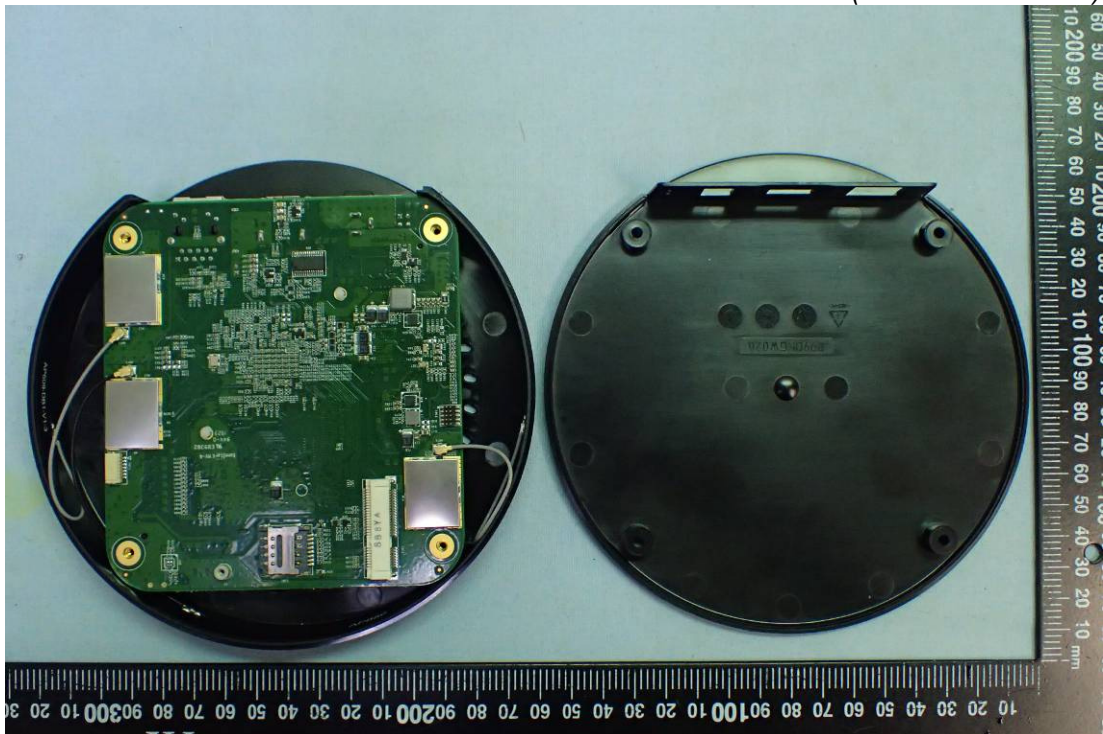

### EUT Internal Photos

Figure 7  
Internal View (Removed Cover)

Figure 8  
Internal View (Removed Internal Board)

Figure 9  
Internal View

Figure 10  
Internal View (WLAN / BT Antenna View)

Figure 11  
Internal View (ZigBee Antenna View)

Figure 12  
Internal View (Z-Wave Antenna View)

Figure 13  
Internal View (Main Board / Front View)

Figure 14  
Internal View (Main Board / Front View)

Figure 15  
Internal View (Main Board / Back View)

Figure 16  
Internal View (WLAN / BT Combo Card)

Figure 17  
Internal View (WLAN / BT Combo Card / Front View)

Figure 18  
Internal View (WLAN / BT IC)

Figure 19  
Internal View (WLAN / BT Combo Card / Back View)

Figure 20  
Internal View (Z-Wave Chip)

Figure 21  
Internal View (ZigBee Chip)

Figure 22  
Internal View (CPU)

Figure 23  
Internal View (Storage (SSD))

Figure 24  
Internal View (Memory (RAM))

Figure 25  
AC Adapter

Figure 26  
AC Adapter (Top, Front & Side View)