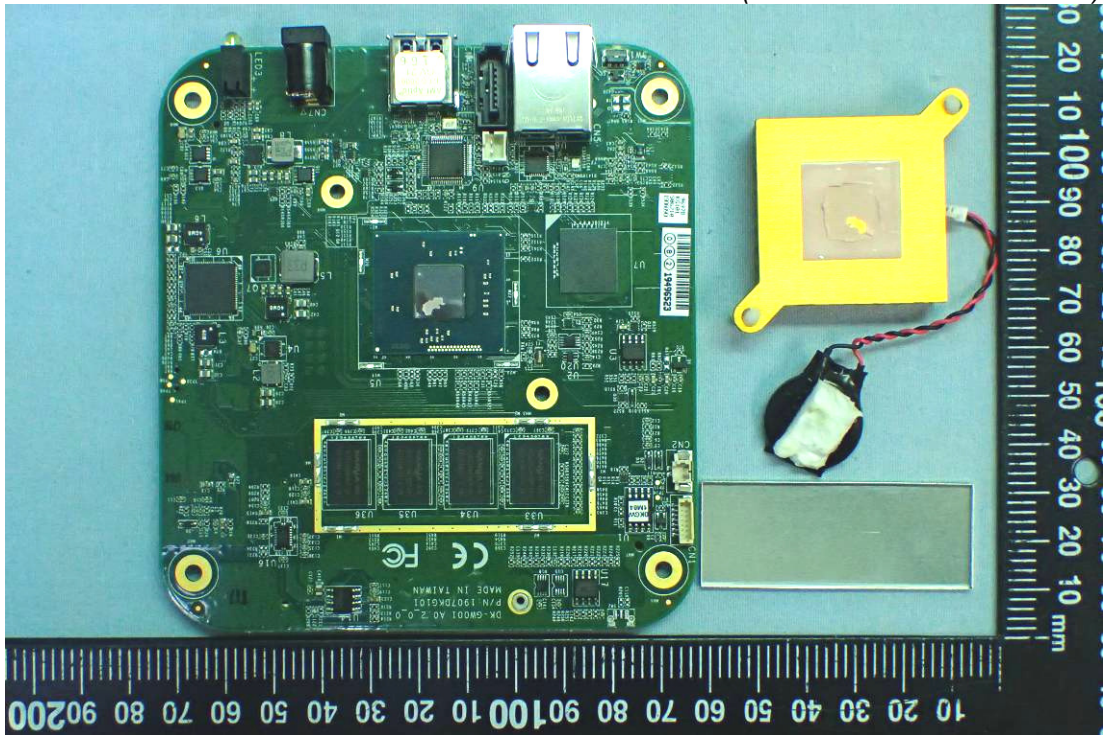

### EUT Internal Photos

Figure 7  
Internal View (Removed Cover)

Figure 8  
Internal View (Removed Internal Board)

Figure 9  
Internal View

Figure 10  
Internal View (WLAN / BT Antenna View)

Figure 11  
Internal View (ZigBee Antenna View)

Figure 12  
Internal View (Z-Wave Antenna View)

Figure 13  
Internal View (Main Board / Front View)

Figure 14  
Internal View (Main Board / Front View)

Figure 15  
Internal View (Main Board / Back View)

Figure 16  
Internal View (WLAN / BT Combo Card)

Figure 17  
Internal View (WLAN / BT Combo Card / Front View)

Figure 18  
Internal View (WLAN / BT IC)

Figure 19  
Internal View (WLAN / BT Combo Card / Back View)

Figure 20  
Internal View (Z-Wave Chip)

Figure 21  
Internal View (ZigBee Chip)

Figure 22  
Internal View (CPU)

Figure 23  
Internal View (Storage (SSD))

Figure 24  
Internal View (Memory (RAM))

Figure 25  
AC Adapter

Figure 26  
AC Adapter (Top, Front & Side View)