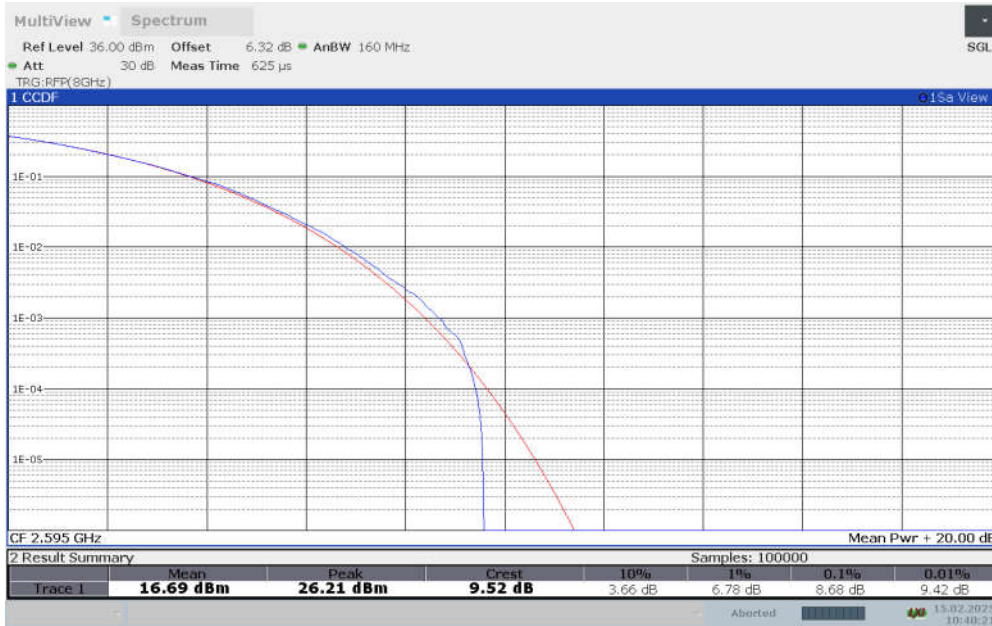

n38, CP-QPSK (PAPR)

n38, DFT-s-16QAM (PAPR)