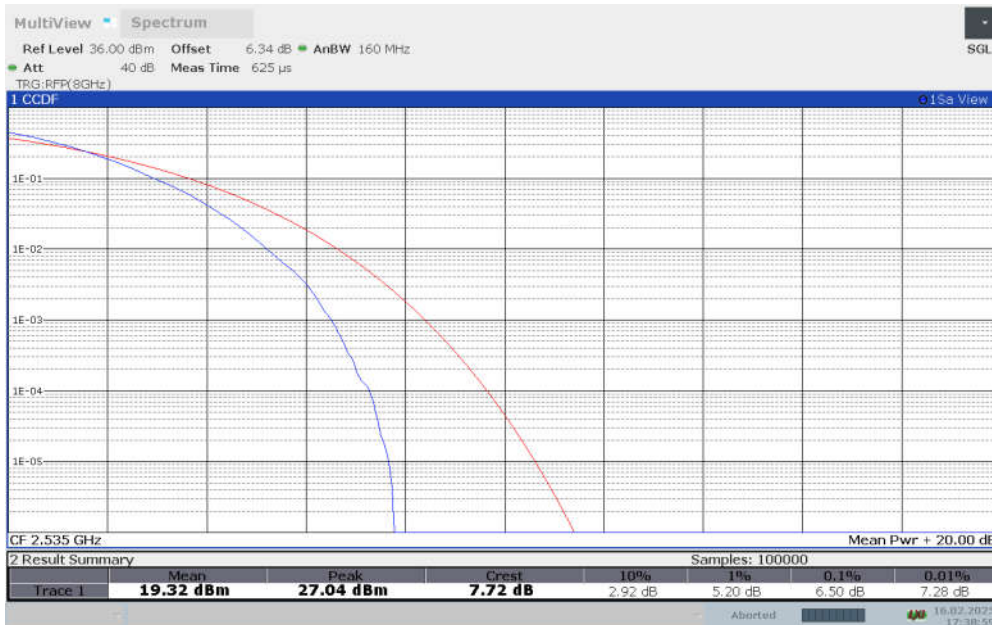

n7, DFT-s-64QAM (PAPR)

n7, DFT-s-256QAM (PAPR)