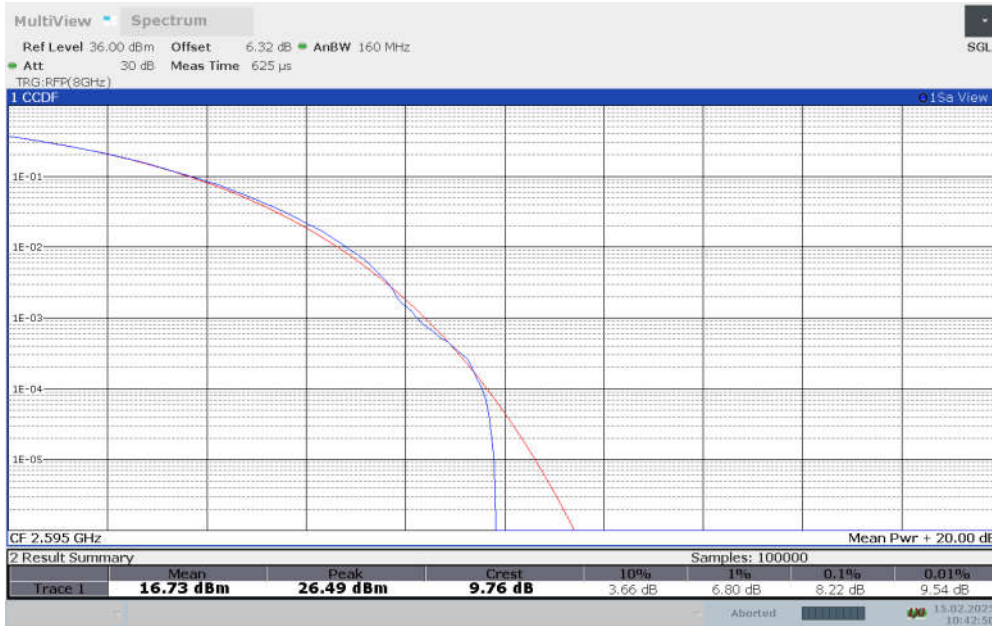

n38, CP-QPSK (PAPR)

n38, DFT-s-16QAM (PAPR)