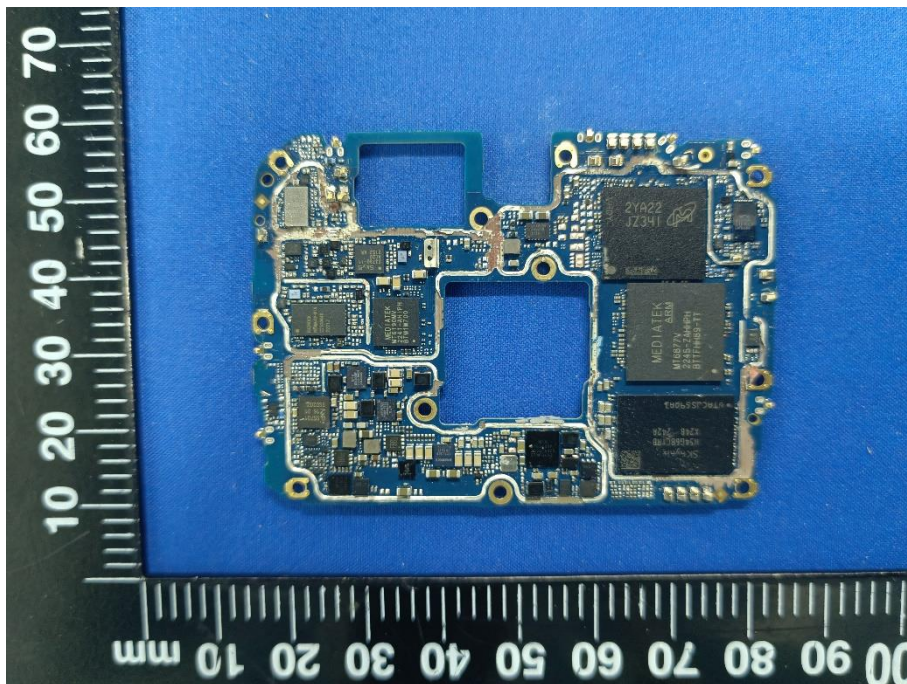

# EUT INTERNAL PHOTOS

EUT UNCOVER VIEW

EUT UNCOVER VIEW

EUT UNCOVER VIEW

MAIN BOARD TOP VIEW (WITH SHIELDING)

MAIN BOARD REAR VIEW (WITH SHIELDING)

MAIN BOARD TOP VIEW (WITHOUT SHIELDING)

MAIN BOARD REAR VIEW (WITHOUT SHIELDING)

SUB BOARD TOP VIEW (WITH SHIELDING)

SUB BOARD REAR VIEW (WITH SHIELDING)

SUB BOARD TOP VIEW (WITHOUT SHIELDING)

SUB BOARD REAR VIEW ((WITHOUT SHIELDING))

Battery Photo (TOP)

Battery Photo (REAR)

--BLANK BELOW--