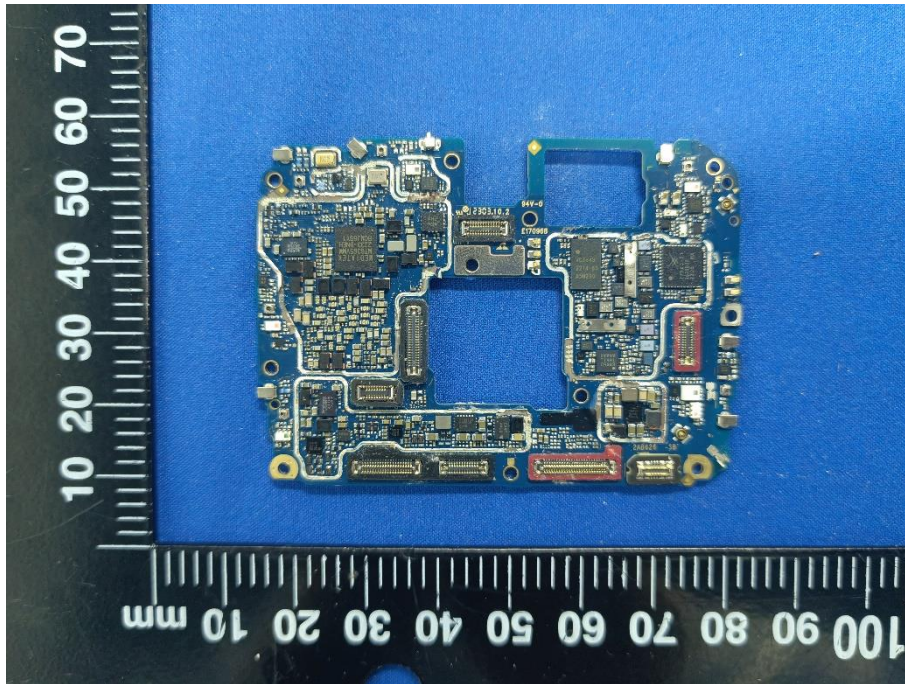

# EUT INTERNAL PHOTOS

EUT UNCOVER VIEW

EUT UNCOVER VIEW

EUT UNCOVER VIEW

MAIN BOARD TOP VIEW (WITH SHIELDING)

MAIN BOARD REAR VIEW (WITH SHIELDING)

MAIN BOARD TOP VIEW (WITHOUT SHIELDING)

MAIN BOARD REAR VIEW (WITHOUT SHIELDING)

SUB BOARD TOP VIEW (WITH SHIELDING)

SUB BOARD REAR VIEW (WITH SHIELDING)

SUB BOARD TOP VIEW (WITHOUT SHIELDING)

SUB BOARD REAR VIEW ((WITHOUT SHIELDING))

Battery Photo (TOP)

Battery Photo (REAR)

--BLANK BELOW--