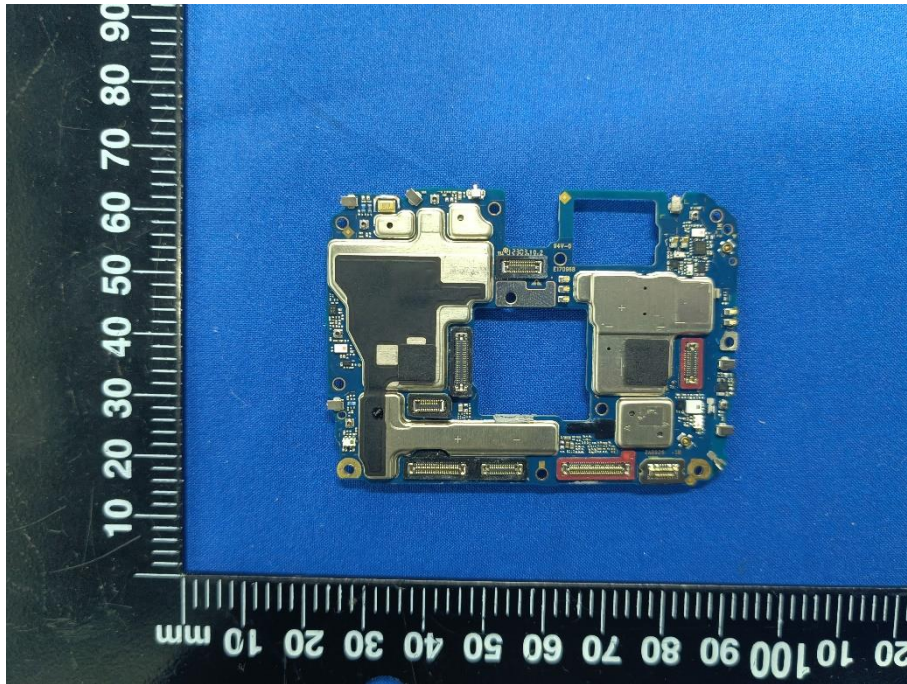

# EUT INTERNAL PHOTOS

EUT UNCOVER VIEW

EUT UNCOVER VIEW

EUT UNCOVER VIEW

MAIN BOARD TOP VIEW (WITH SHIELDING)

MAIN BOARD REAR VIEW (WITH SHIELDING)

MAIN BOARD TOP VIEW (WITHOUT SHIELDING)

MAIN BOARD REAR VIEW (WITHOUT SHIELDING)

SUB BOARD TOP VIEW (WITH SHIELDING)

SUB BOARD REAR VIEW (WITH SHIELDING)

SUB BOARD TOP VIEW (WITHOUT SHIELDING)

SUB BOARD REAR VIEW ((WITHOUT SHIELDING))

Battery Photo (TOP)

Battery Photo (REAR)

--BLANK BELOW--