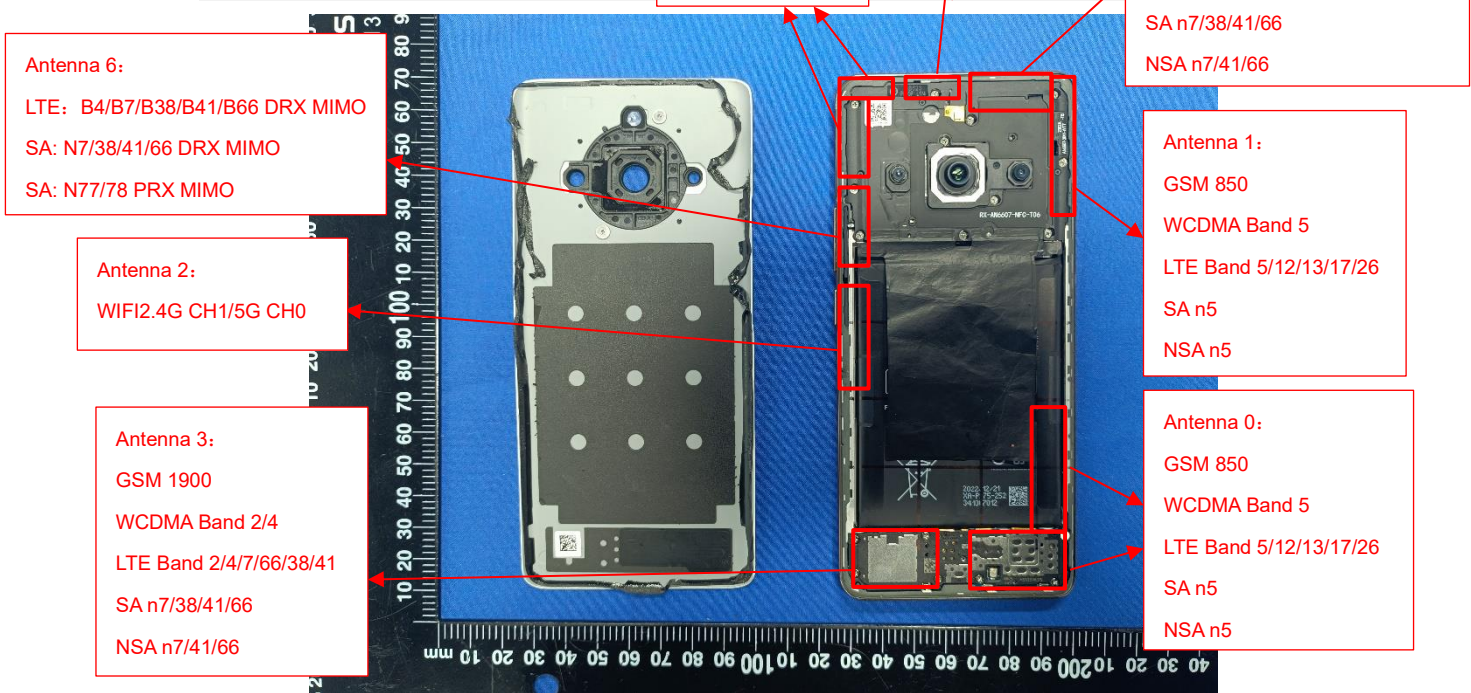

# EUT INTERNAL PHOTOS

EUT UNCOVER VIEW

EUT UNCOVER VIEW

EUT UNCOVER VIEW

MAIN BOARD TOP VIEW (WITH SHIELDING)

MAIN BOARD REAR VIEW (WITH SHIELDING)

MAIN BOARD TOP VIEW (WITHOUT SHIELDING)

MAIN BOARD REAR VIEW (WITHOUT SHIELDING)

SUB BOARD TOP VIEW (WITH SHIELDING)

SUB BOARD REAR VIEW (WITH SHIELDING)

SUB BOARD TOP VIEW (WITHOUT SHIELDING)

SUB BOARD REAR VIEW ((WITHOUT SHIELDING))

Battery Photo (TOP)

Battery Photo (REAR)

--BLANK BELOW--