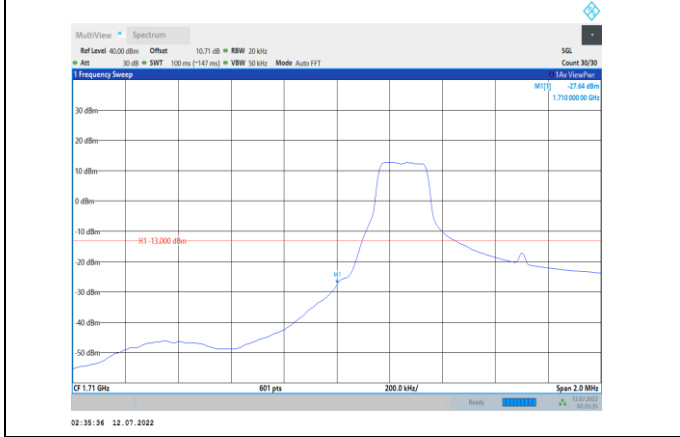

Band66-1.4MHz-QPSK-131979-1RB#0

Band41-20MHz-16QAM-41490-1RB#99

Band66-1.4MHz-QPSK-131979-6RB#0

**Band66-1.4MHz-QPSK-132665-1RB#5**

**Band66-1.4MHz-16QAM-131979-6RB#0**

**Band66-1.4MHz-QPSK-132665-6RB#0**

**Band66-1.4MHz-16QAM-132665-1RB#5**