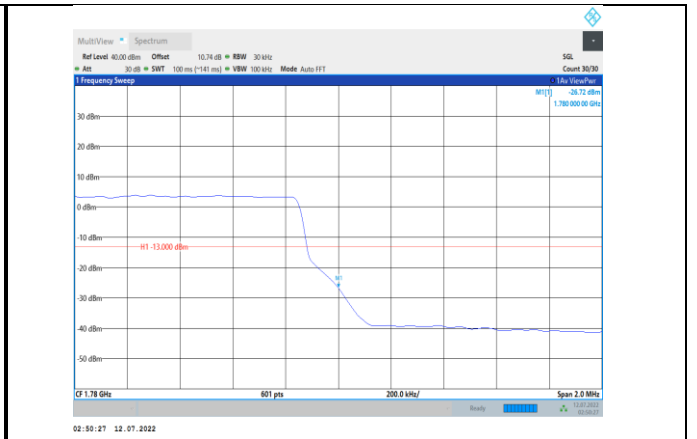

Band66-1.4MHz-16QAM-132665-6RB#0

Band66-3MHz-QPSK-132657-15RB#0