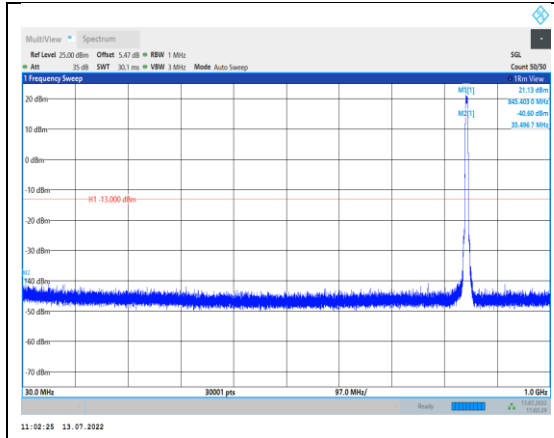

Band5-4182-30~1000MHz

Band5-4132-1000~3000MHz

Band5-4182-1000~3000MHz

Band5-4132-3000~10000MHz

Band5-4182-3000~10000MHz

# LTE:

**Band2-1.4MHz-16QAM-18607-1RB#0-  
Range1:30~1000MHz**

**Band2-1.4MHz-16QAM-18900-1RB#0-  
Range2:1000~20000MHz**

**Band2-1.4MHz-16QAM-18607-1RB#0-  
Range2:1000~20000MHz**

**Band2-1.4MHz-16QAM-19193-1RB#0-  
Range1:30~1000MHz**