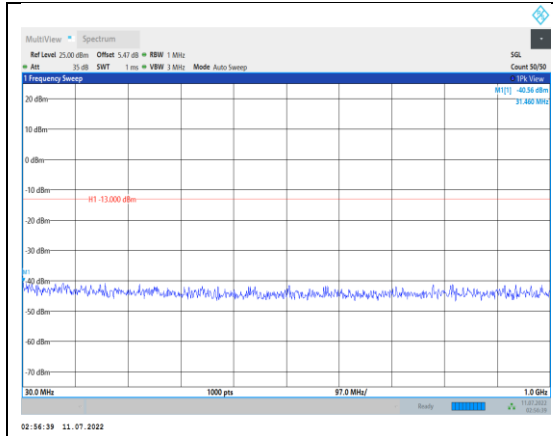

Band5-4182-30~1000MHz

Band5-4132-1000~3000MHz

Band5-4182-1000~3000MHz

Band5-4132-3000~10000MHz

Band5-4182-3000~10000MHz

# LTE:

**Band2-1.4MHz-16QAM-18607-1RB#0-  
Range1:30~1000MHz**

**Band2-1.4MHz-16QAM-18900-1RB#0-  
Range2:1000~20000MHz**

**Band2-1.4MHz-16QAM-18607-1RB#0-  
Range2:1000~20000MHz**

**Band2-1.4MHz-16QAM-19193-1RB#0-  
Range1:30~1000MHz**