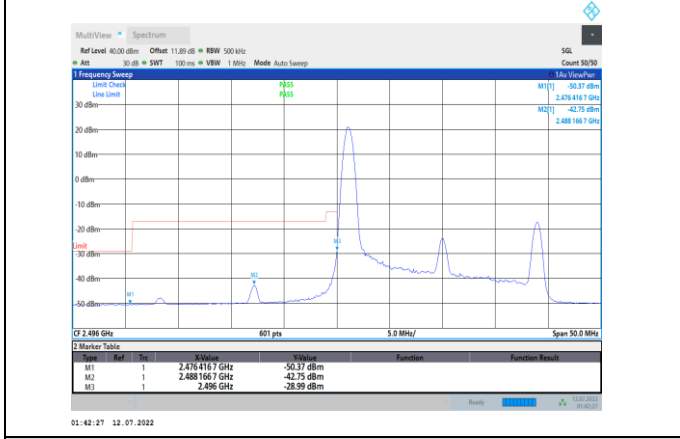

Band41-20MHz-QPSK-39750-1RB#0