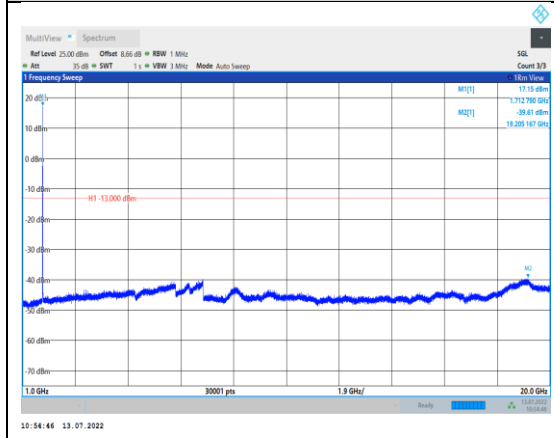

# WCDMA:

Band4-1312-30~1000MHz

Band4-1413-1000~20000MHz

Band4-1312-1000~20000MHz

Band4-1513-30~1000MHz

Band4-1413-30~1000MHz

Band4-1513-1000~20000MHz

Band5-4132-30~1000MHz

Band5-4182-30~1000MHz

Band5-4132-1000~3000MHz

Band5-4182-1000~3000MHz

Band5-4132-3000~10000MHz

Band5-4182-3000~10000MHz