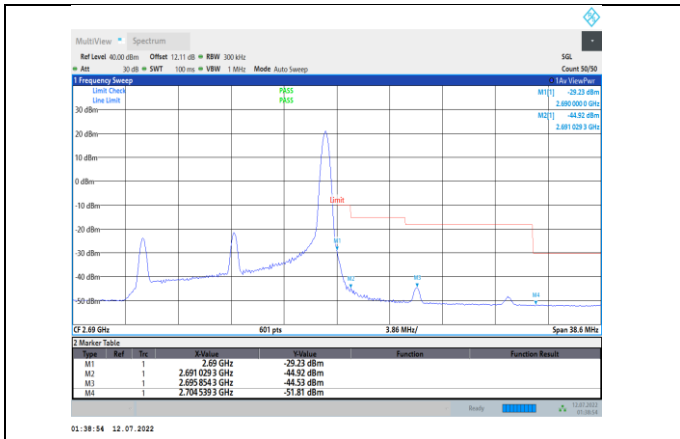

Band41-15MHz-QPSK-41515-75RB#0

Band41-15MHz-QPSK-39725-75RB#0

Band41-15MHz-16QAM-39725-1RB#0

Band41-15MHz-QPSK-41515-1RB#74

Band41-15MHz-16QAM-39725-75RB#0

Band41-15MHz-16QAM-41515-1RB#74

Band41-20MHz-QPSK-39750-100RB#0