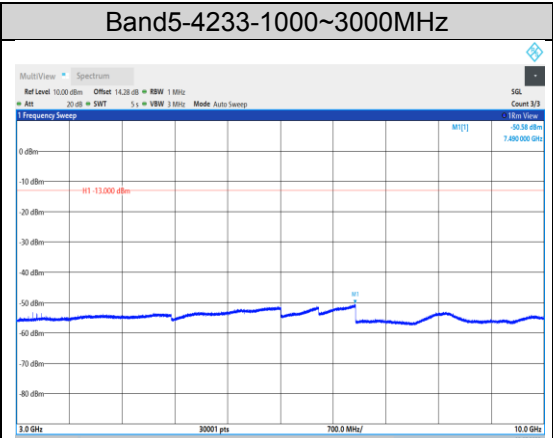

## Test Graphs:

# WCDMA:

Band4-1312-30~1000MHz

Band4-1413-1000~20000MHz

Band4-1312-1000~20000MHz

Band4-1513-30~1000MHz

Band4-1413-30~1000MHz

Band4-1513-1000~20000MHz

Band5-4132-30~1000MHz

Band5-4182-30~1000MHz

Band5-4132-1000~3000MHz

Band5-4182-1000~3000MHz

Band5-4132-3000~10000MHz

Band5-4182-3000~10000MHz

# LTE:

**Band2-1.4MHz-16QAM-18607-1RB#0-  
Range1:30~1000MHz**

**Band2-1.4MHz-16QAM-18900-1RB#0-  
Range2:1000~20000MHz**

**Band2-1.4MHz-16QAM-18607-1RB#0-  
Range2:1000~20000MHz**

**Band2-1.4MHz-16QAM-19193-1RB#0-  
Range1:30~1000MHz**