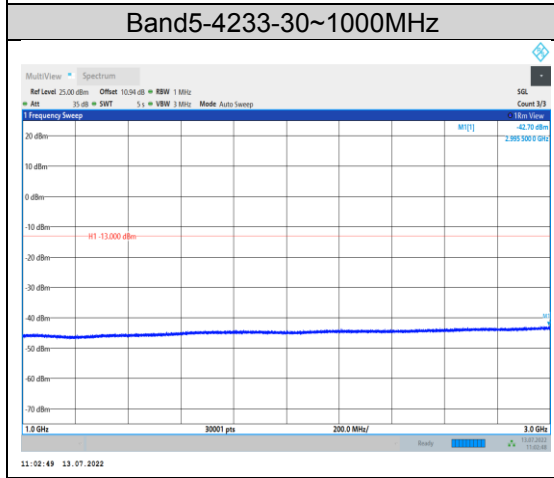

Band5-4182-30~1000MHz

Band5-4132-1000~3000MHz

Band5-4182-1000~3000MHz

Band5-4132-3000~10000MHz

Band5-4182-3000~10000MHz

# LTE:

**Band2-1.4MHz-16QAM-18607-1RB#0-  
Range1:30~1000MHz**

**Band2-1.4MHz-16QAM-18900-1RB#0-  
Range2:1000~20000MHz**

**Band2-1.4MHz-16QAM-18607-1RB#0-  
Range2:1000~20000MHz**

**Band2-1.4MHz-16QAM-19193-1RB#0-  
Range1:30~1000MHz**