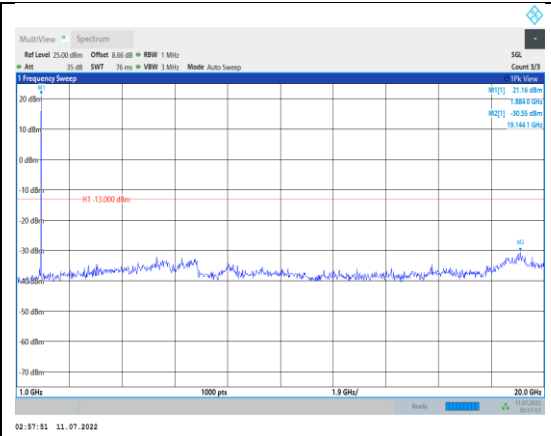

Band5-4182-30~1000MHz

Band5-4132-1000~3000MHz

Band5-4182-1000~3000MHz

Band5-4132-3000~10000MHz

Band5-4182-3000~10000MHz

# LTE:

**Band2-1.4MHz-16QAM-18607-1RB#0-  
Range1:30~1000MHz**

**Band2-1.4MHz-16QAM-18900-1RB#0-  
Range2:1000~20000MHz**

**Band2-1.4MHz-16QAM-18607-1RB#0-  
Range2:1000~20000MHz**

**Band2-1.4MHz-16QAM-19193-1RB#0-  
Range1:30~1000MHz**