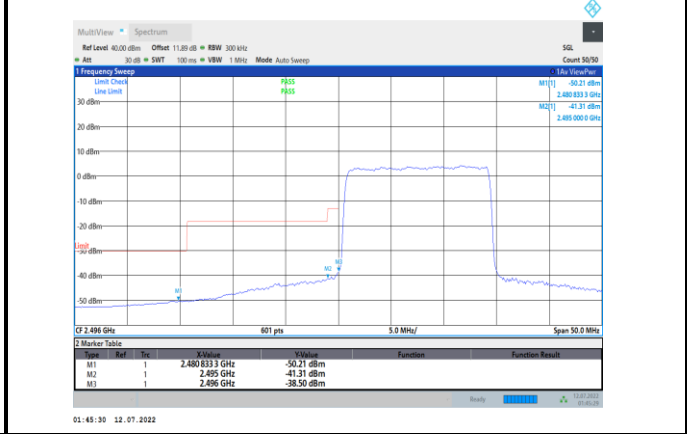

Band41-15MHz-QPSK-41515-75RB#0

Band41-15MHz-QPSK-39725-75RB#0

Band41-15MHz-16QAM-39725-1RB#0

Band41-15MHz-QPSK-41515-1RB#74

Band41-15MHz-16QAM-39725-75RB#0

Band41-15MHz-16QAM-41515-1RB#74

Band41-20MHz-QPSK-39750-100RB#0