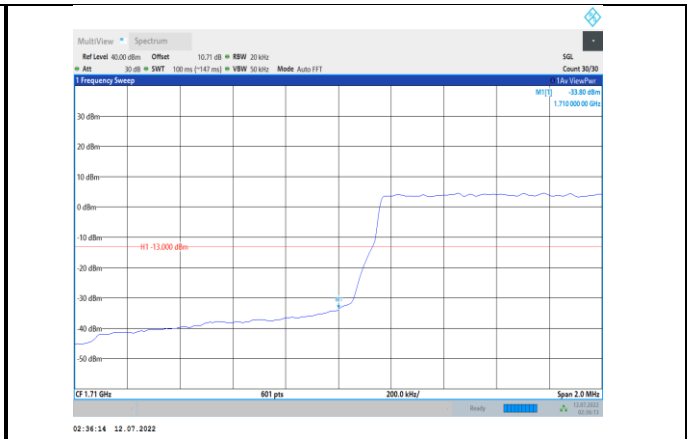

Band66-1.4MHz-QPSK-131979-1RB#0

Band41-20MHz-16QAM-41490-1RB#99

Band66-1.4MHz-QPSK-131979-6RB#0

**Band66-1.4MHz-QPSK-132665-1RB#5**

**Band66-1.4MHz-16QAM-131979-6RB#0**

**Band66-1.4MHz-QPSK-132665-6RB#0**

**Band66-1.4MHz-16QAM-132665-1RB#5**