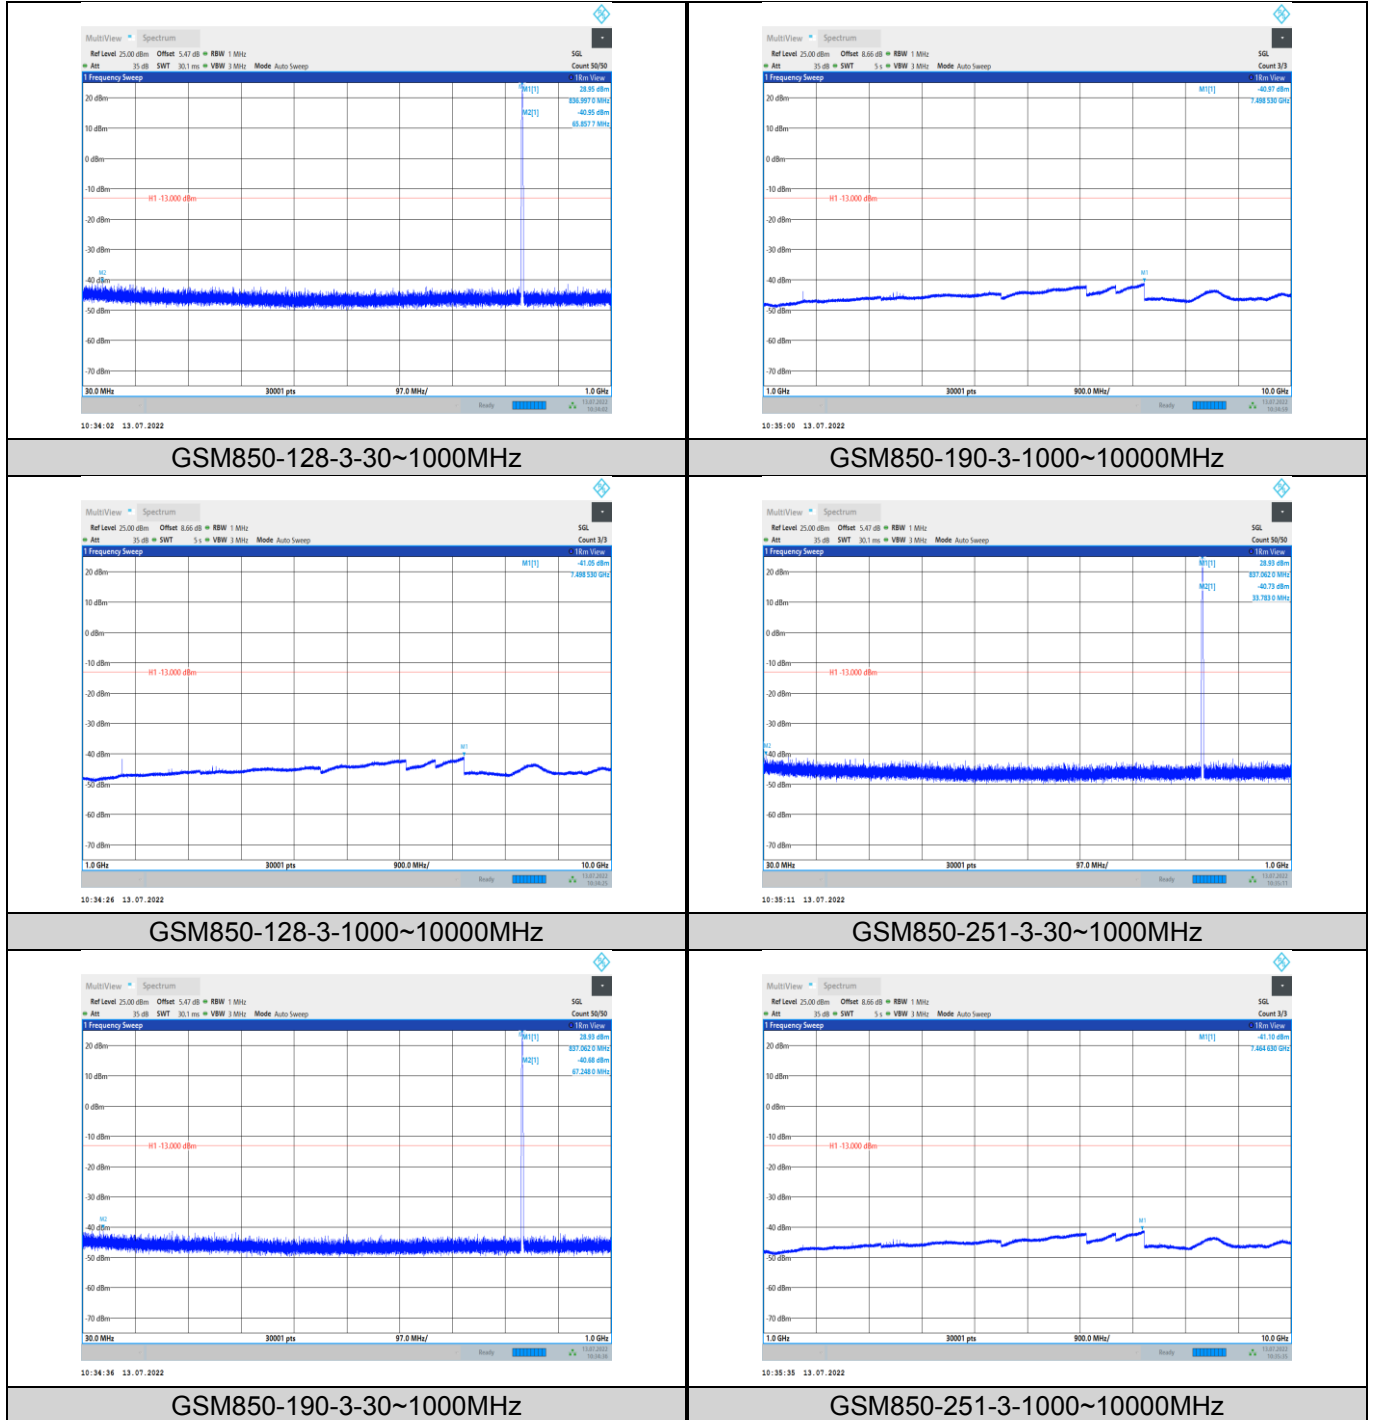

11. APPENDIX E: CONDUCTED SPURIOUS EMISSION

Test Graphs:

GSM :