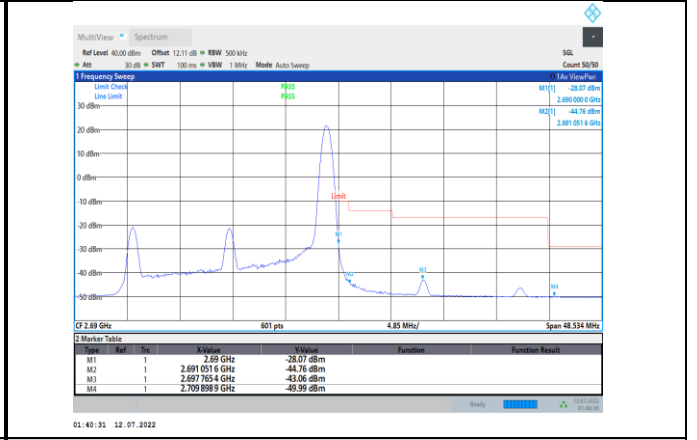

Band41-20MHz-QPSK-41490-1RB#99