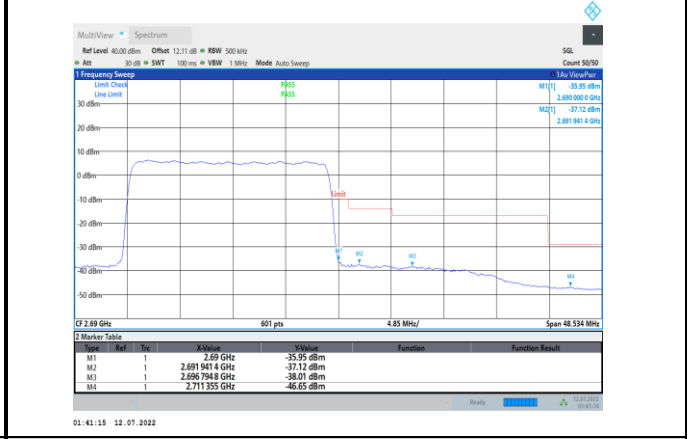

Band41-20MHz-QPSK-41490-100RB#0