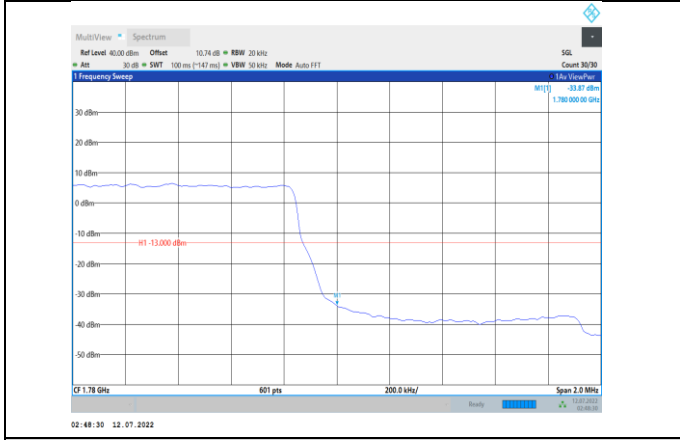

Band66-1.4MHz-QPSK-131979-1RB#0

Band41-20MHz-16QAM-41490-1RB#99

Band66-1.4MHz-QPSK-131979-6RB#0

**Band66-1.4MHz-QPSK-132665-1RB#5**

**Band66-1.4MHz-16QAM-131979-6RB#0**

**Band66-1.4MHz-QPSK-132665-6RB#0**

**Band66-1.4MHz-16QAM-132665-1RB#5**