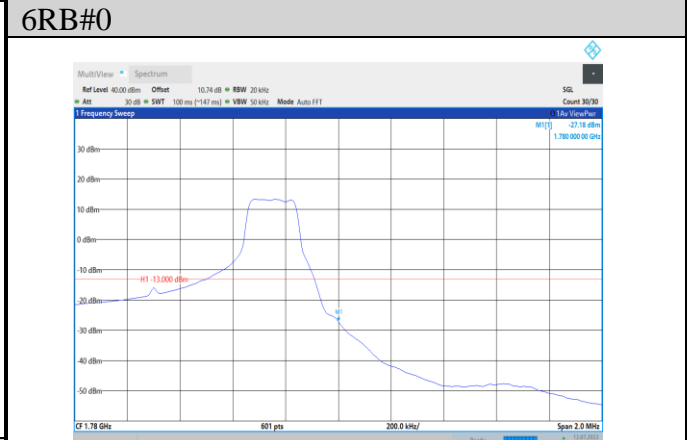

Band66-1.4MHz-QPSK-131979-1RB#0

Band41-20MHz-16QAM-41490-1RB#99

Band66-1.4MHz-QPSK-131979-6RB#0

**Band66-1.4MHz-QPSK-132665-1RB#5**

**Band66-1.4MHz-16QAM-131979-6RB#0**

**Band66-1.4MHz-QPSK-132665-6RB#0**

**Band66-1.4MHz-16QAM-132665-1RB#5**