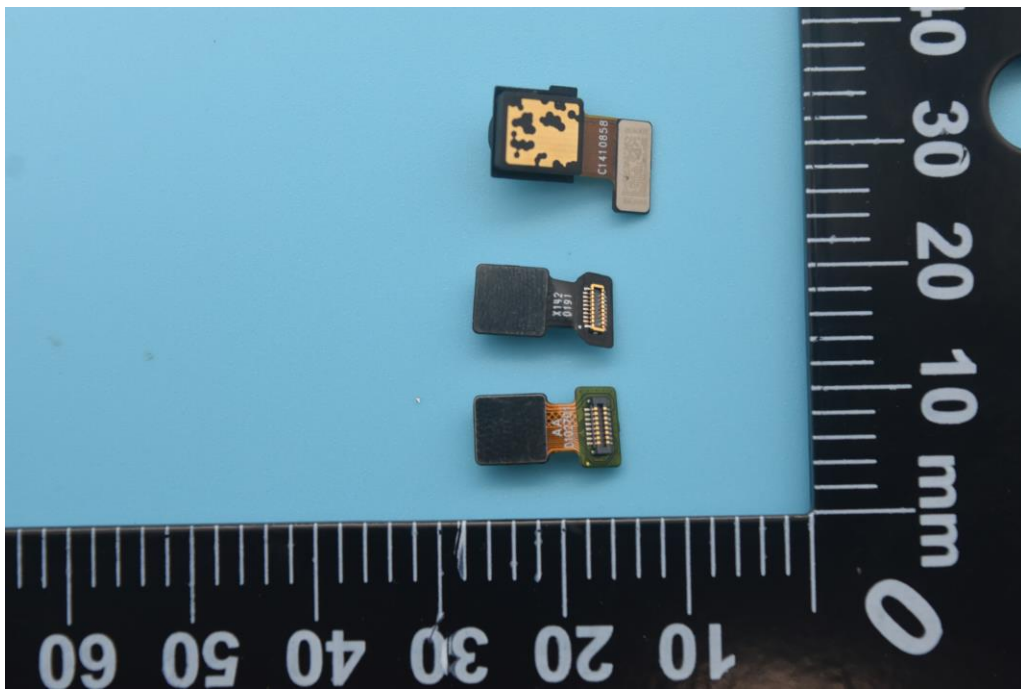

FCC ID: 2AUYFRMX3511

Internal Photos

1. EUT uncover view

2. Antenna view

| | |
|-------------|--|
| ANT0 | LMHB GSM:850/900/1800/1900 WCDMA:1/5/8 FDD-LTE:1/3/5/7/8/20/28 TDD-LTE: 38/40/41 |
| ANT1 | LMHB GSM:850/900/1800/1900 WCDMA:1/5/8 FDD-LTE:1/3/5/7/8/20/28 TDD-LTE: 38/40/41 |
| ANT2 | Wi-Fi (2.4G/5G) |