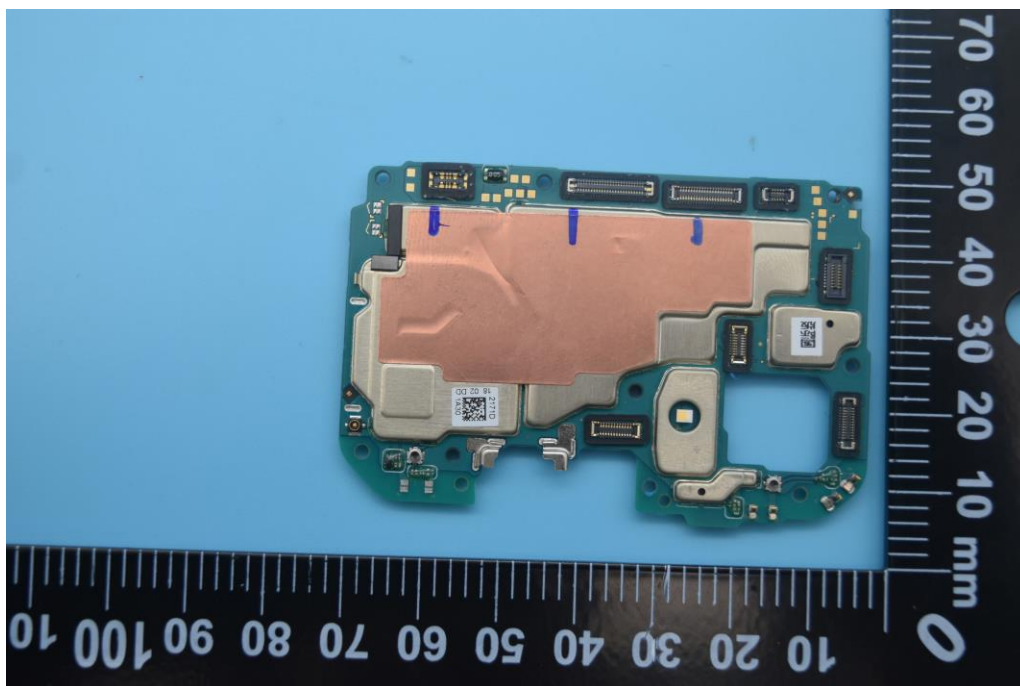

FCC ID: 2AUYFRMX3511

Internal Photos

1. EUT uncover view

2. Antenna view

| | |
|-------------|--|
| ANT0 | LMHB GSM:850/900/1800/1900 WCDMA:1/5/8 FDD-LTE:1/3/5/7/8/20/28 TDD-LTE: 38/40/41 |
| ANT1 | LMHB GSM:850/900/1800/1900 WCDMA:1/5/8 FDD-LTE:1/3/5/7/8/20/28 TDD-LTE: 38/40/41 |
| ANT2 | Wi-Fi (2.4G/5G) |