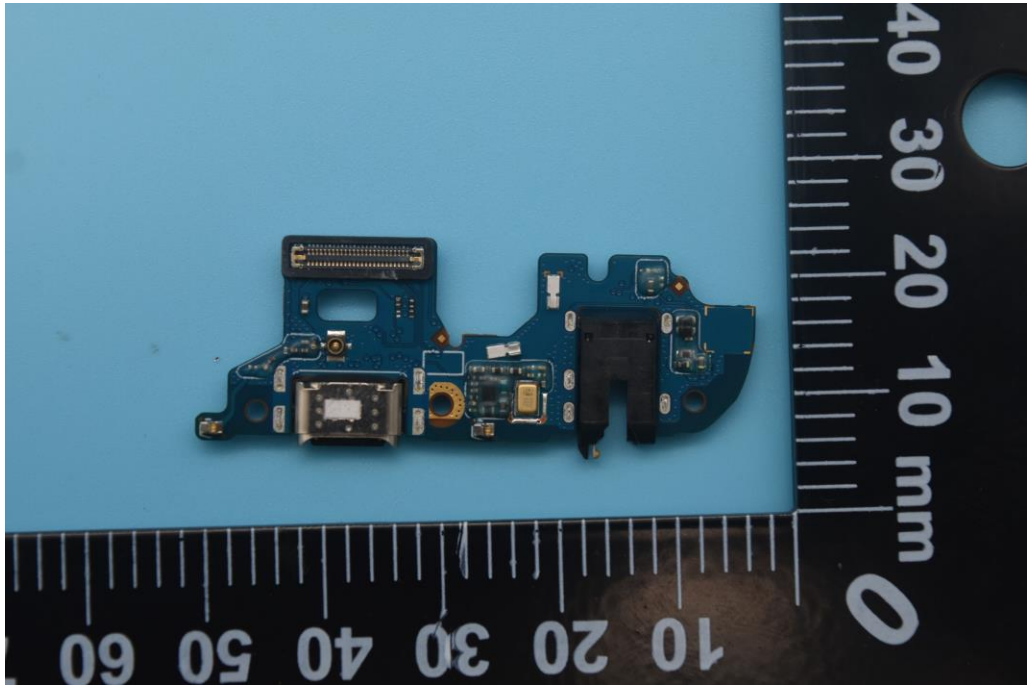

FCC ID: 2AUYFRMX3511

Internal Photos

1. EUT uncover view

2. Antenna view

| | |
|-------------|--|
| ANT0 | LMHB GSM:850/900/1800/1900 WCDMA:1/5/8 FDD-LTE:1/3/5/7/8/20/28 TDD-LTE: 38/40/41 |
| ANT1 | LMHB GSM:850/900/1800/1900 WCDMA:1/5/8 FDD-LTE:1/3/5/7/8/20/28 TDD-LTE: 38/40/41 |
| ANT2 | Wi-Fi (2.4G/5G) |