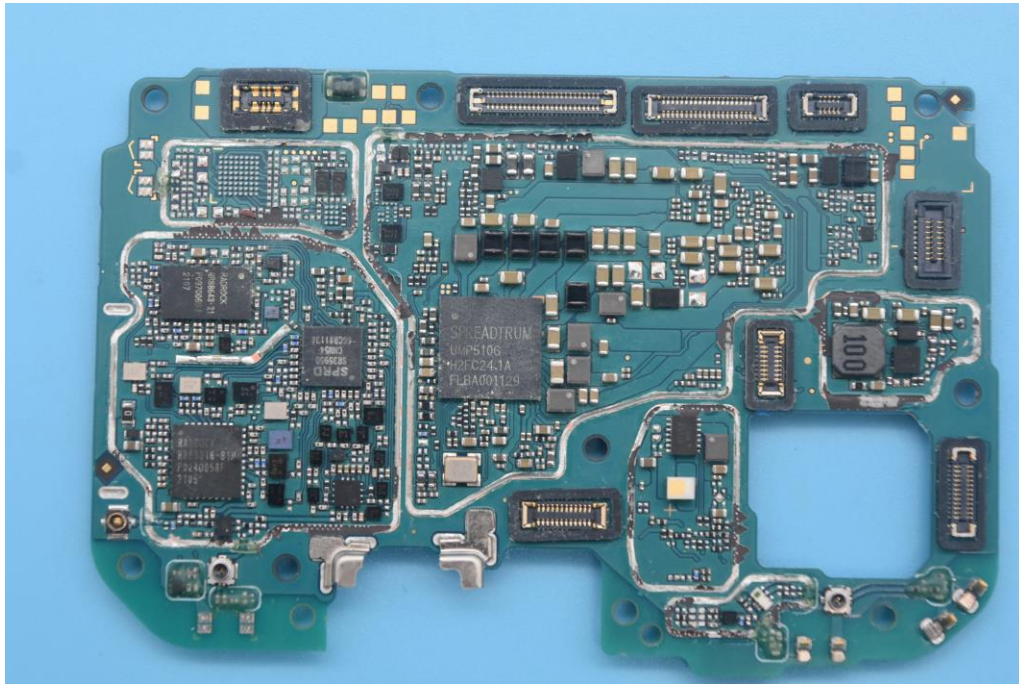

FCC ID: 2AUYFRMX3511

Internal Photos

1. EUT uncover view

2. Antenna view

| | |
|-------------|--|
| ANT0 | LMHB GSM:850/900/1800/1900 WCDMA:1/5/8 FDD-LTE:1/3/5/7/8/20/28 TDD-LTE: 38/40/41 |
| ANT1 | LMHB GSM:850/900/1800/1900 WCDMA:1/5/8 FDD-LTE:1/3/5/7/8/20/28 TDD-LTE: 38/40/41 |
| ANT2 | Wi-Fi (2.4G/5G) |