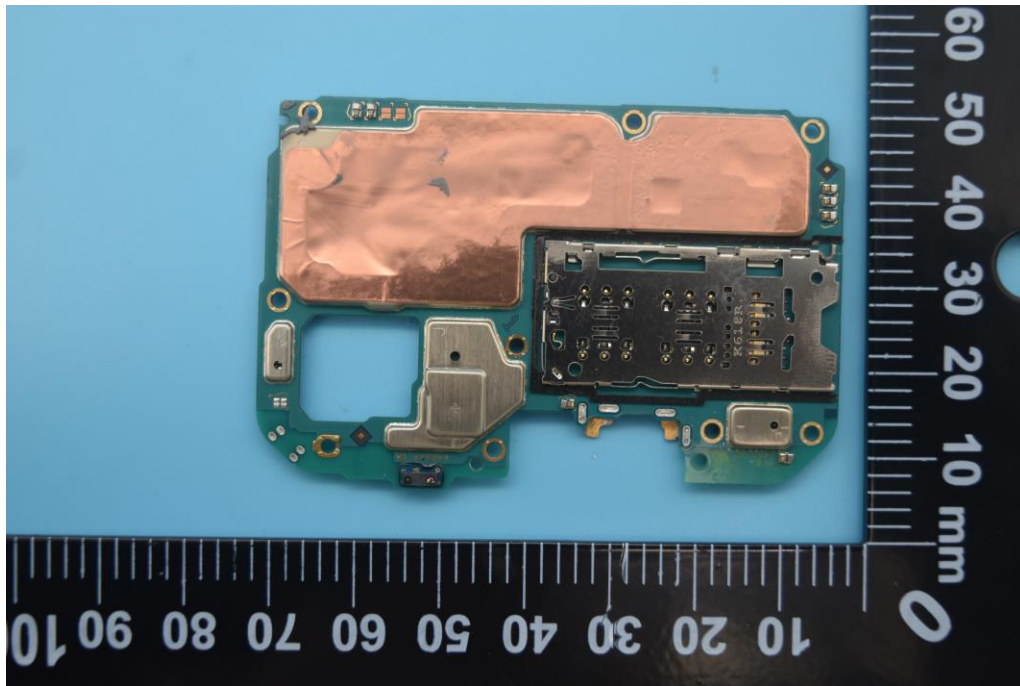

FCC ID: 2AUYFRMX3511

Internal Photos

1. EUT uncover view

2. Antenna view

| | |
|-------------|--|
| ANT0 | LMHB GSM:850/900/1800/1900 WCDMA:1/5/8 FDD-LTE:1/3/5/7/8/20/28 TDD-LTE: 38/40/41 |
| ANT1 | LMHB GSM:850/900/1800/1900 WCDMA:1/5/8 FDD-LTE:1/3/5/7/8/20/28 TDD-LTE: 38/40/41 |
| ANT2 | Wi-Fi (2.4G/5G) |