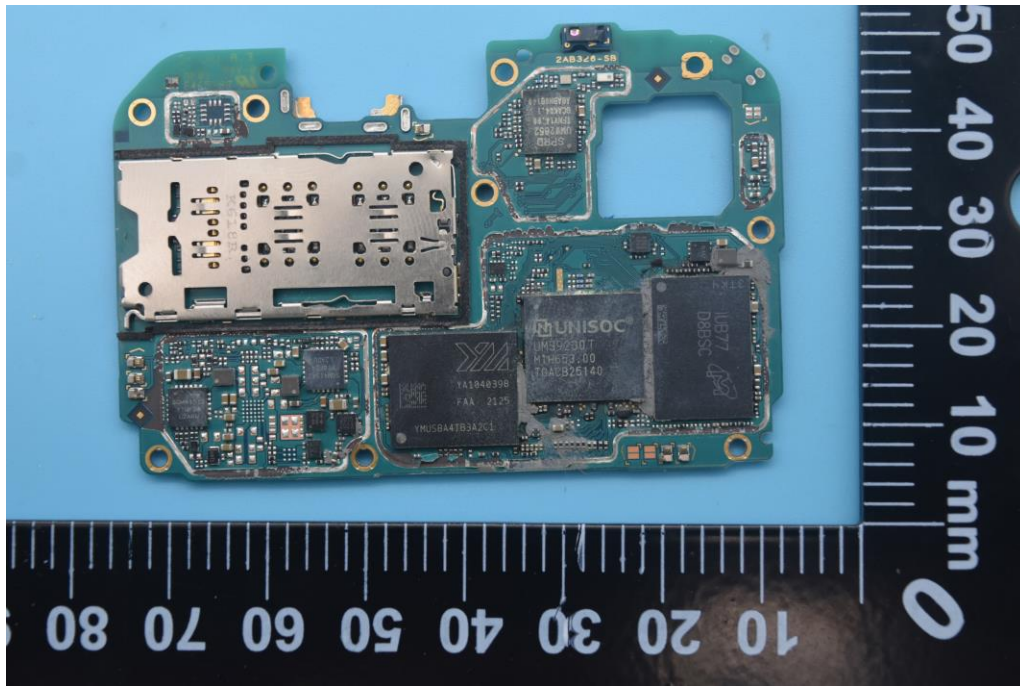

FCC ID: 2AUYFRMX3511

Internal Photos

1. EUT uncover view

2. Antenna view

| | |
|-------------|--|
| ANT0 | LMHB GSM:850/900/1800/1900 WCDMA:1/5/8 FDD-LTE:1/3/5/7/8/20/28 TDD-LTE: 38/40/41 |
| ANT1 | LMHB GSM:850/900/1800/1900 WCDMA:1/5/8 FDD-LTE:1/3/5/7/8/20/28 TDD-LTE: 38/40/41 |
| ANT2 | Wi-Fi (2.4G/5G) |