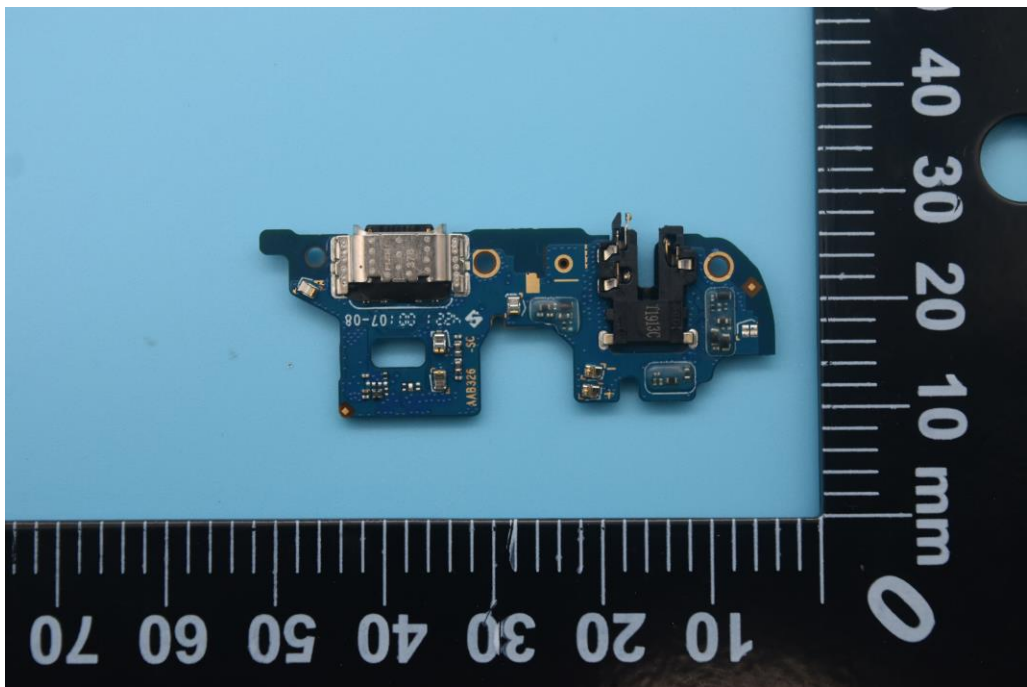

FCC ID: 2AUYFRMX3511

Internal Photos

1. EUT uncover view

2. Antenna view

| | |
|-------------|--|
| ANT0 | LMHB GSM:850/900/1800/1900 WCDMA:1/5/8 FDD-LTE:1/3/5/7/8/20/28 TDD-LTE: 38/40/41 |
| ANT1 | LMHB GSM:850/900/1800/1900 WCDMA:1/5/8 FDD-LTE:1/3/5/7/8/20/28 TDD-LTE: 38/40/41 |
| ANT2 | Wi-Fi (2.4G/5G) |