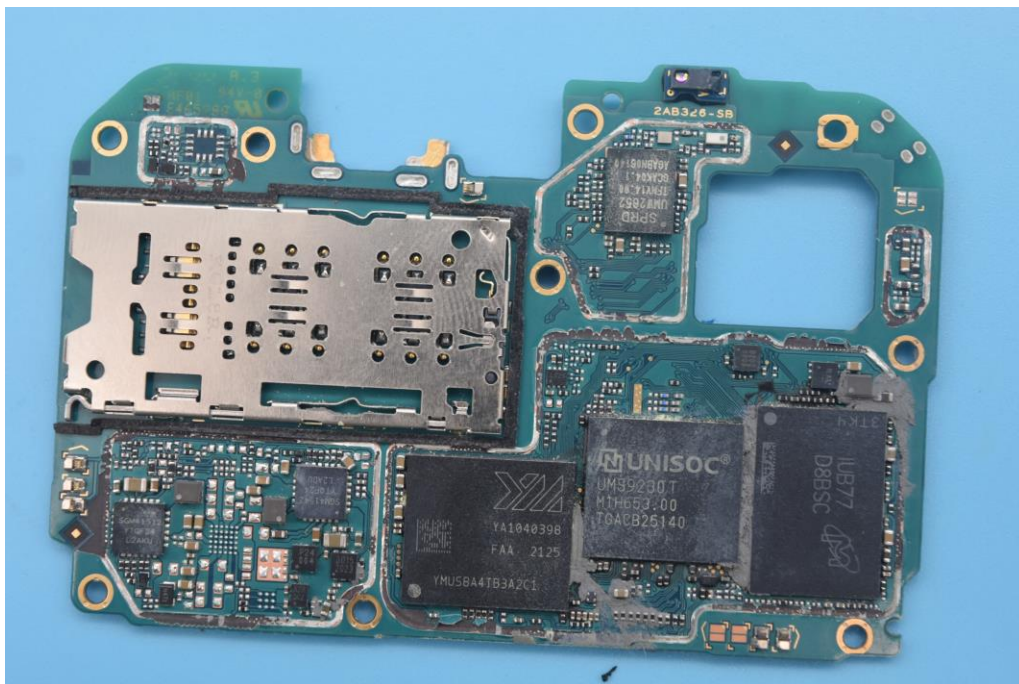

FCC ID: 2AUYFRMX3511

Internal Photos

1. EUT uncover view

2. Antenna view

| | |
|-------------|--|
| ANT0 | LMHB GSM:850/900/1800/1900 WCDMA:1/5/8 FDD-LTE:1/3/5/7/8/20/28 TDD-LTE: 38/40/41 |
| ANT1 | LMHB GSM:850/900/1800/1900 WCDMA:1/5/8 FDD-LTE:1/3/5/7/8/20/28 TDD-LTE: 38/40/41 |
| ANT2 | Wi-Fi (2.4G/5G) |