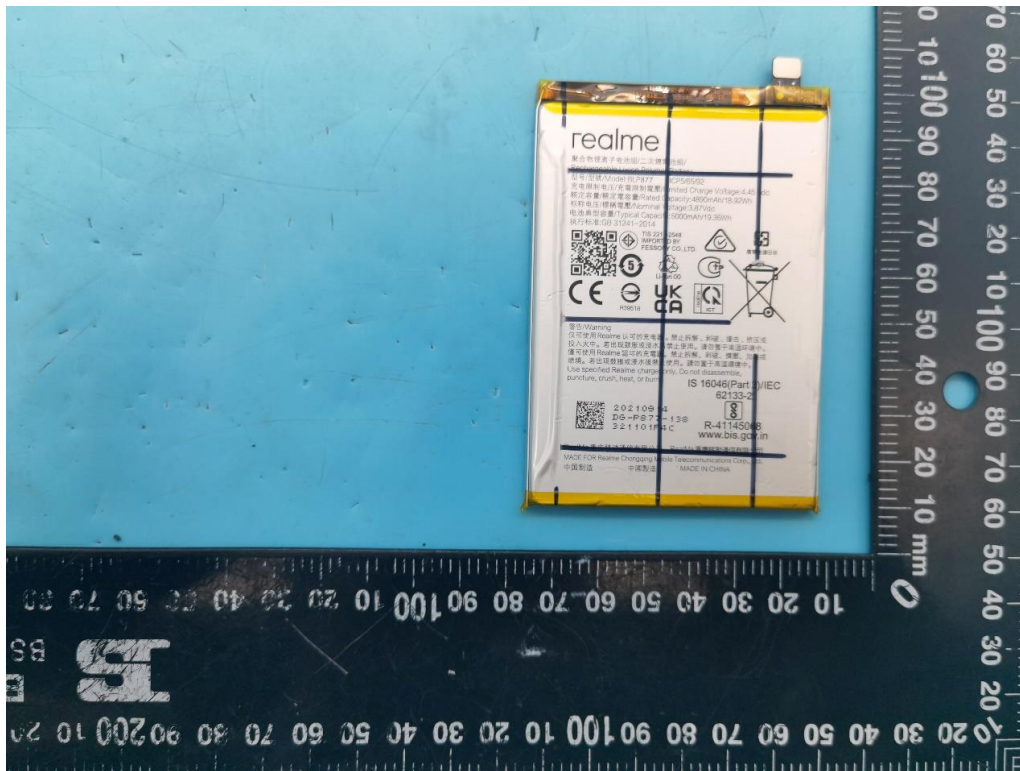

FCC ID: 2AUYFRMX3511

Internal Photos

1. EUT uncover view

2. Antenna view

| | |
|-------------|--|
| ANT0 | LMHB GSM:850/900/1800/1900 WCDMA:1/5/8 FDD-LTE:1/3/5/7/8/20/28 TDD-LTE: 38/40/41 |
| ANT1 | LMHB GSM:850/900/1800/1900 WCDMA:1/5/8 FDD-LTE:1/3/5/7/8/20/28 TDD-LTE: 38/40/41 |
| ANT2 | Wi-Fi (2.4G/5G) |