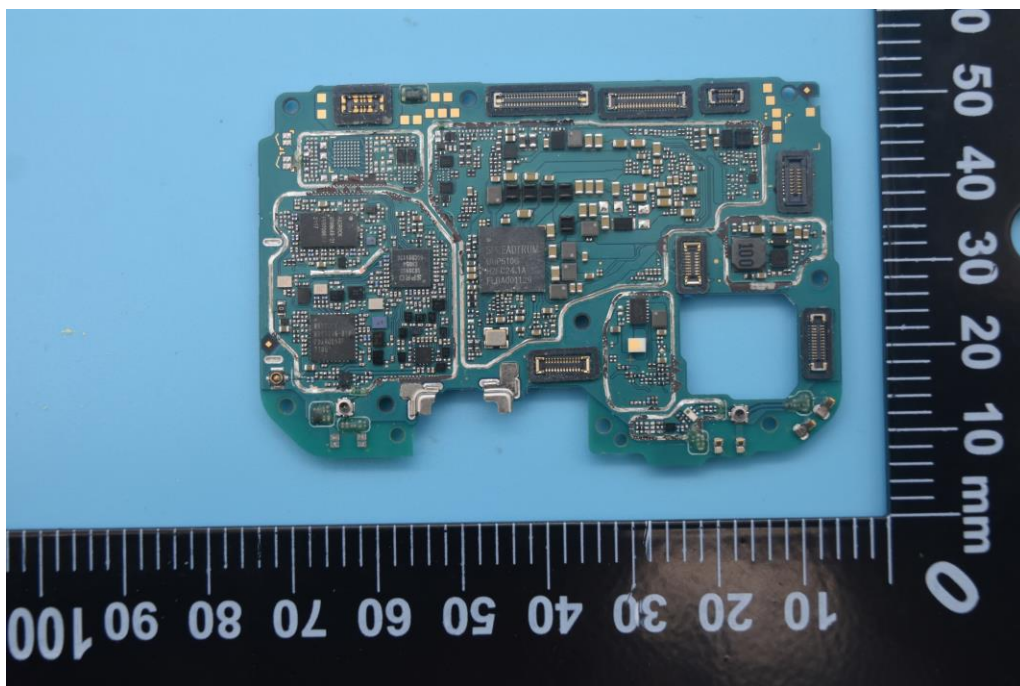

FCC ID: 2AUYFRMX3511

Internal Photos

1. EUT uncover view

2. Antenna view

| | |
|-------------|--|
| ANT0 | LMHB GSM:850/900/1800/1900 WCDMA:1/5/8 FDD-LTE:1/3/5/7/8/20/28 TDD-LTE: 38/40/41 |
| ANT1 | LMHB GSM:850/900/1800/1900 WCDMA:1/5/8 FDD-LTE:1/3/5/7/8/20/28 TDD-LTE: 38/40/41 |
| ANT2 | Wi-Fi (2.4G/5G) |