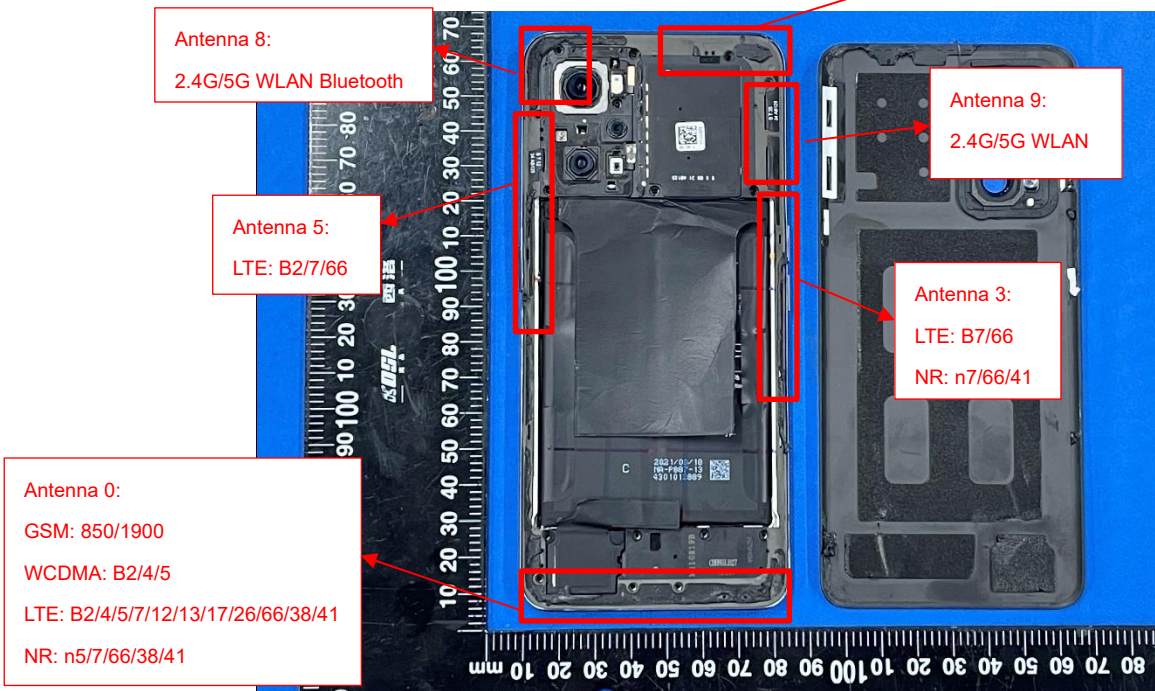

EUT INTERNAL PHOTOS

EUT UNCOVER VIEW

EUT UNCOVER VIEW

EUT UNCOVER VIEW

EUT UNCOVER VIEW

MAIN BOARD TOP VIEW (WITHOUT SHIELDING)

MAIN BOARD REAR VIEW (WITHOUT SHIELDING)

MAIN BOARD TOP VIEW (WITHOUT SHIELDING)

MAIN BOARD REAR VIEW (WITHOUT SHIELDING)

Battery Photo (FRONT)

Battery Photo (REAR)