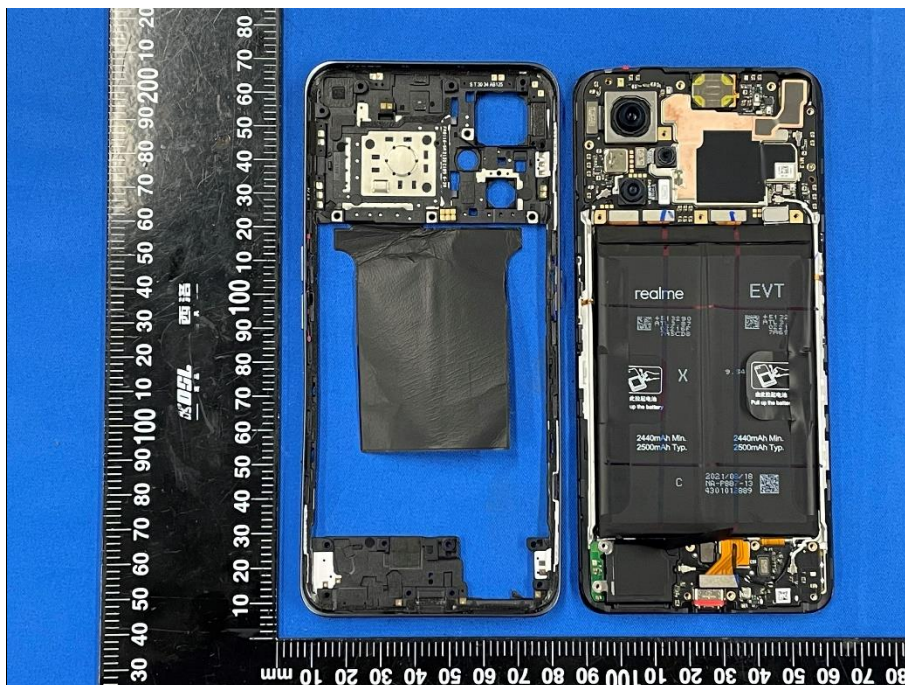

EUT INTERNAL PHOTOS

EUT UNCOVER VIEW

EUT UNCOVER VIEW

EUT UNCOVER VIEW

EUT UNCOVER VIEW

MAIN BOARD TOP VIEW (WITHOUT SHIELDING)

MAIN BOARD REAR VIEW (WITHOUT SHIELDING)

MAIN BOARD TOP VIEW (WITHOUT SHIELDING)

MAIN BOARD REAR VIEW (WITHOUT SHIELDING)

Battery Photo (FRONT)

Battery Photo (REAR)