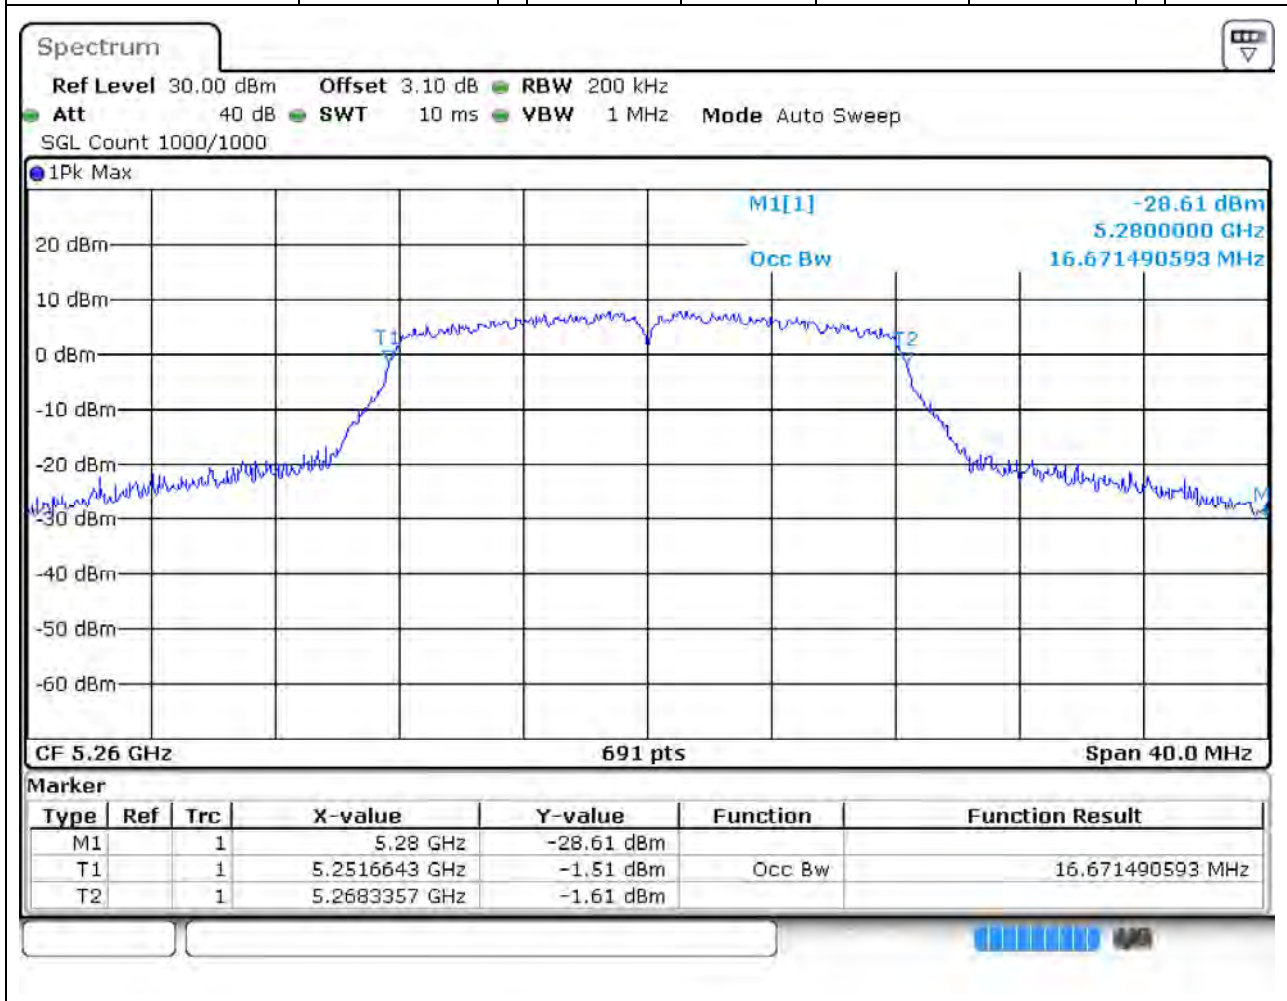

15. 802.11a_20M_Band2_L

15.1. A.2.2-99% Bandwidth(NTNV)

Center Frequency (MHz)	OBW Power (%)	RBW (MHz)	Detector	Limit (MHz)	OBW (MHz)	Verdict
5260	99	0.2	Peak	0	16.671491	Unknown