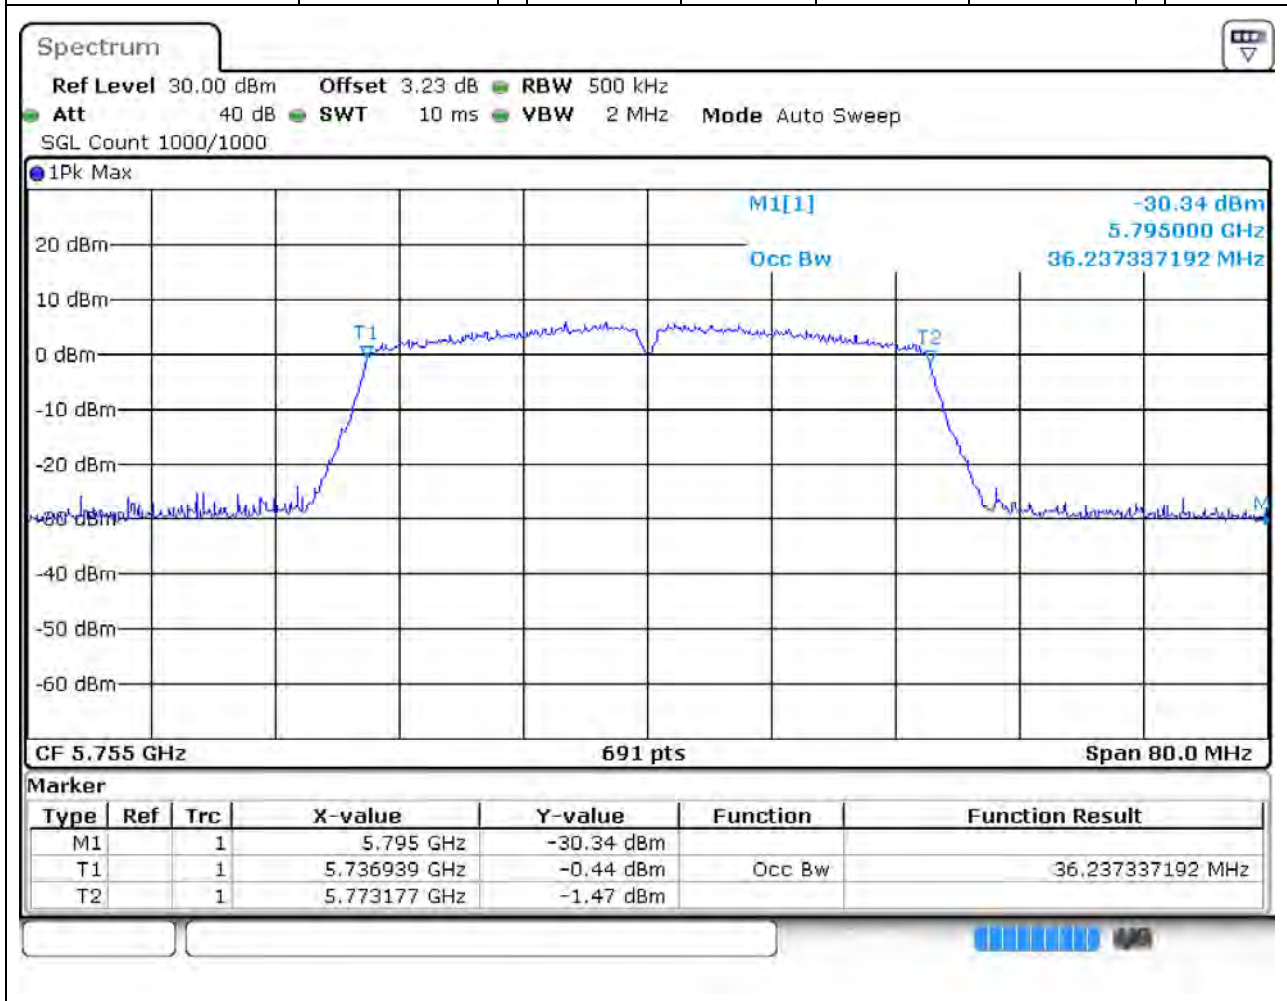

57. 802.11ac_40M_Band4_L

57.1. A.2.2-99% Bandwidth(NTNV)

Center Frequency (MHz)	OBW Power (%)	RBW (MHz)	Detector	Limit (MHz)	OBW (MHz)	Verdict
5755	99	0.5	Peak	0	36.237337	Unknown