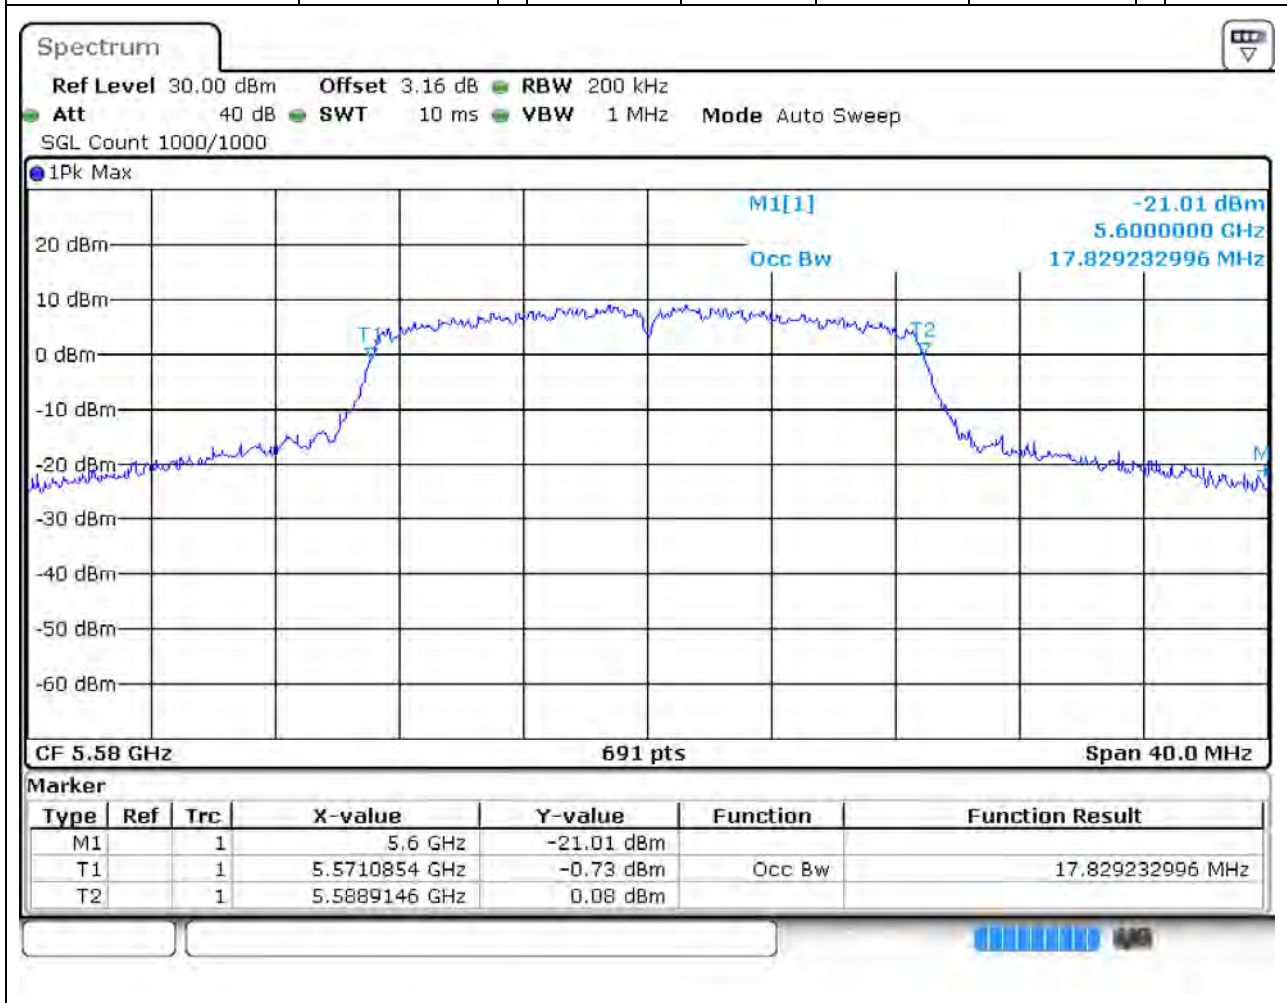

33. 802.11n_20M_Band3_M

33.1. A.2.2-99% Bandwidth(NTNV)

Center Frequency (MHz)	OBW Power (%)	RBW (MHz)	Detector	Limit (MHz)	OBW (MHz)	Verdict
5580	99	0.2	Peak	0	17.829233	Unknown