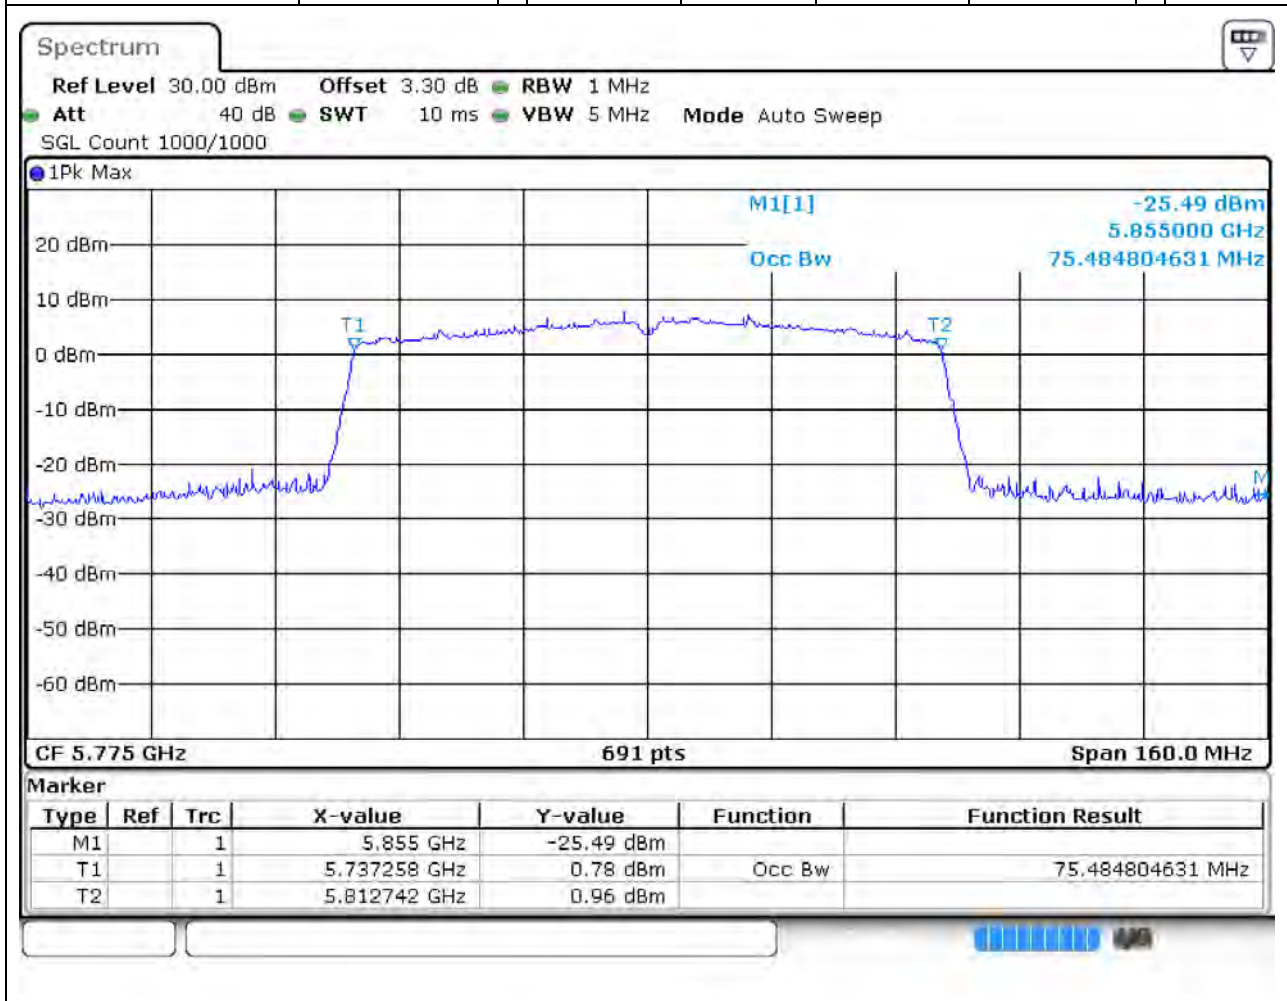

59. 802.11ac_80M_Band4_M

59.1. A.2.2-99% Bandwidth(NTNV)

Center Frequency (MHz)	OBW Power (%)	RBW (MHz)	Detector	Limit (MHz)	OBW (MHz)	Verdict
5775	99	1	Peak	0	75.484805	Unknown