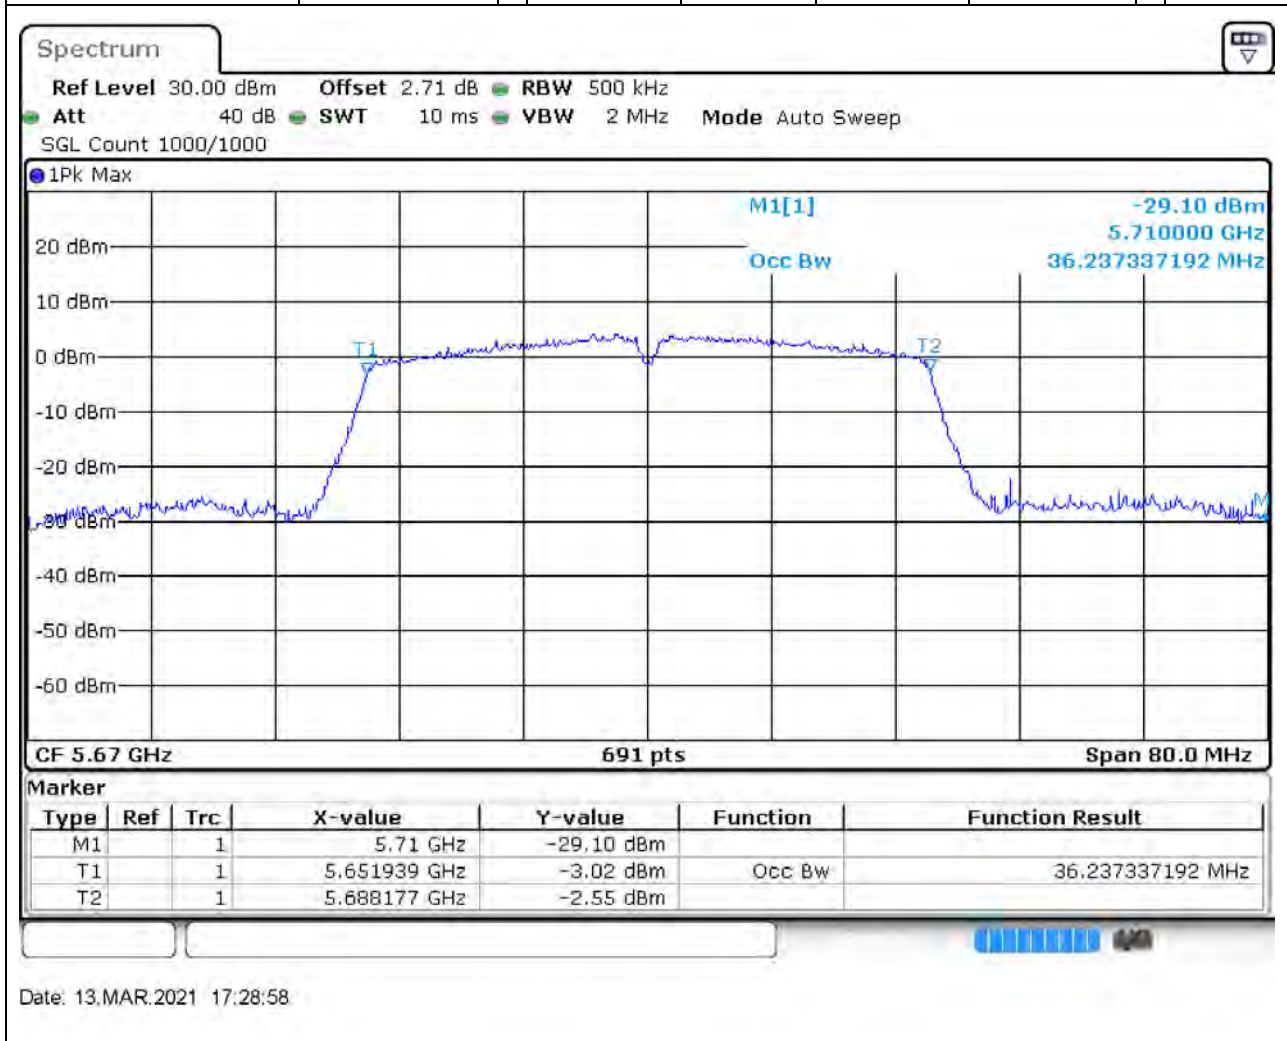

37. 802.11n_40M_Band3_H

37.2. A.2.2-99% Bandwidth(NTNV)

Center Frequency (MHz)	OBW Power (%)	RBW (MHz)	Detector	Limit (MHz)	OBW (MHz)	Verdict
5670	99	0.5	Peak	0	36.237337	Unknown