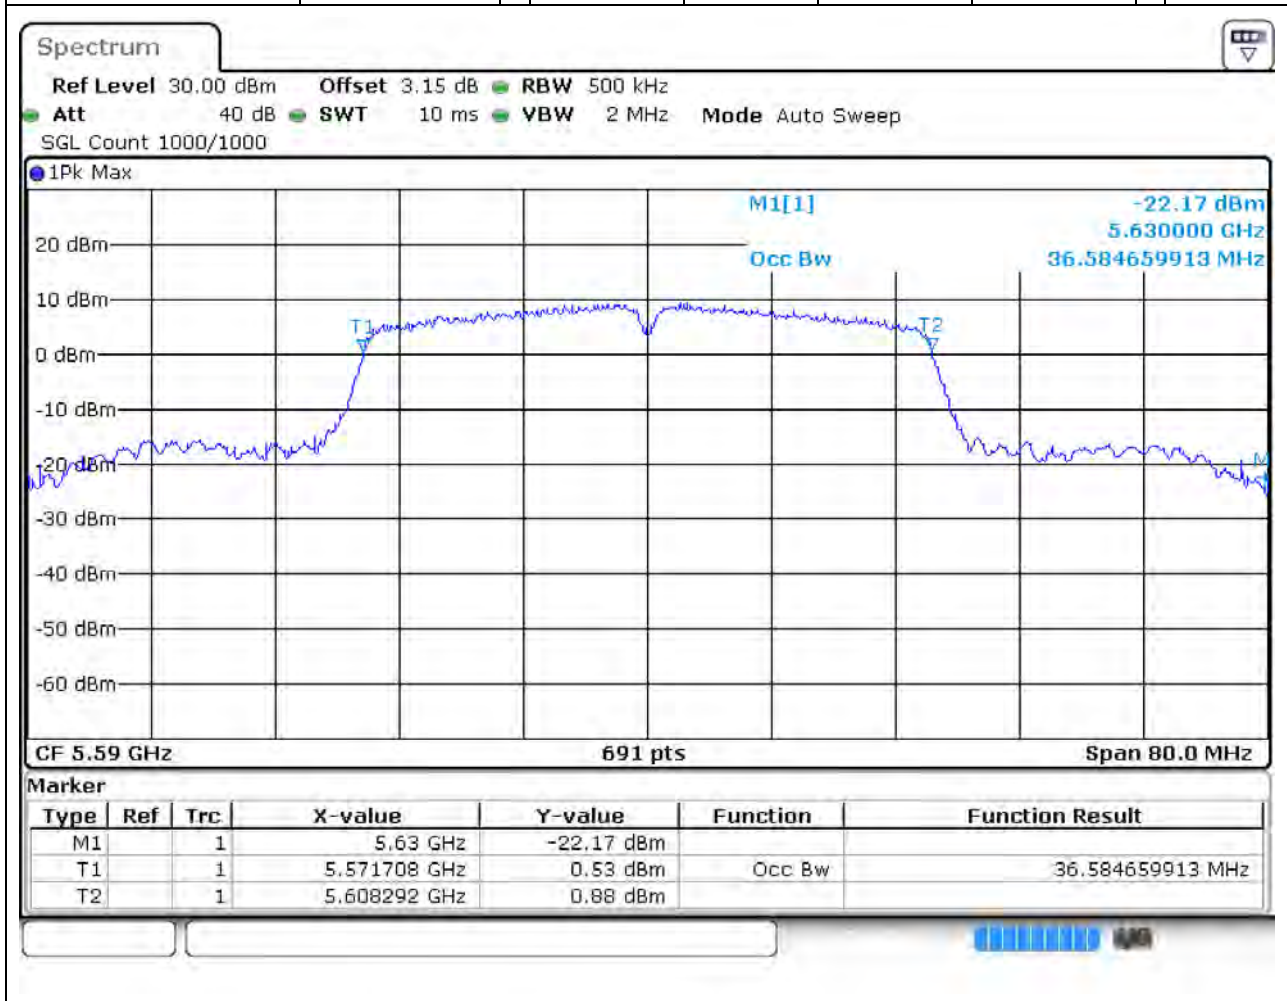

36. 802.11n_40M_Band3_M

36.1. A.2.2-99% Bandwidth(NTNV)

Center Frequency (MHz)	OBW Power (%)	RBW (MHz)	Detector	Limit (MHz)	OBW (MHz)	Verdict
5590	99	0.5	Peak	0	36.58466	Unknown