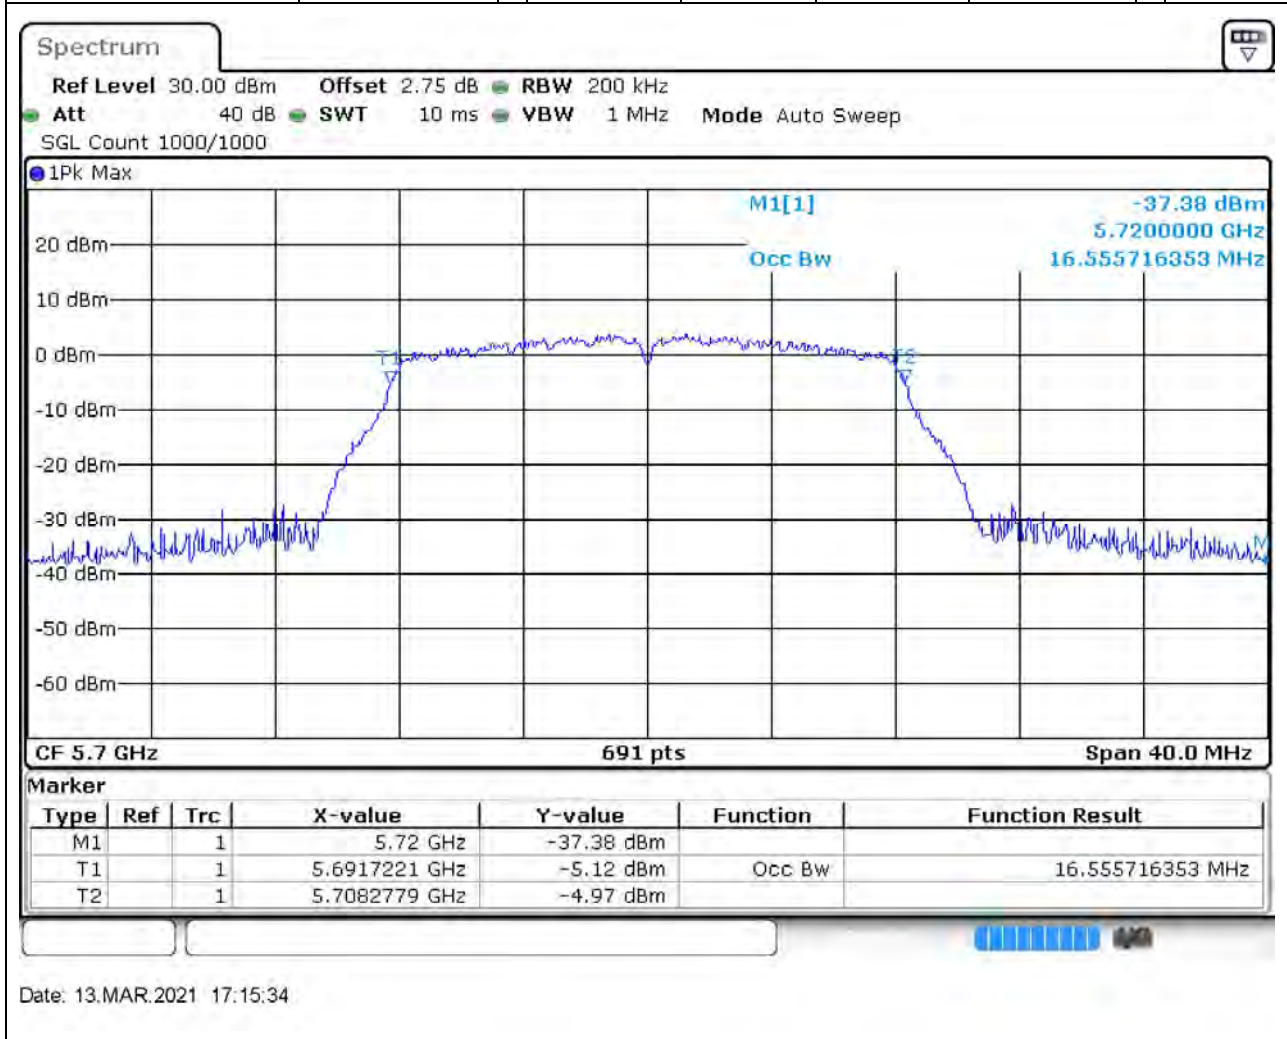

31. 802.11a_20M_Band3_H

31.2. A.2.2-99% Bandwidth(NTNV)

Center Frequency (MHz)	OBW Power (%)	RBW (MHz)	Detector	Limit (MHz)	OBW (MHz)	Verdict
5700	99	0.2	Peak	0	16.555716	Unknown