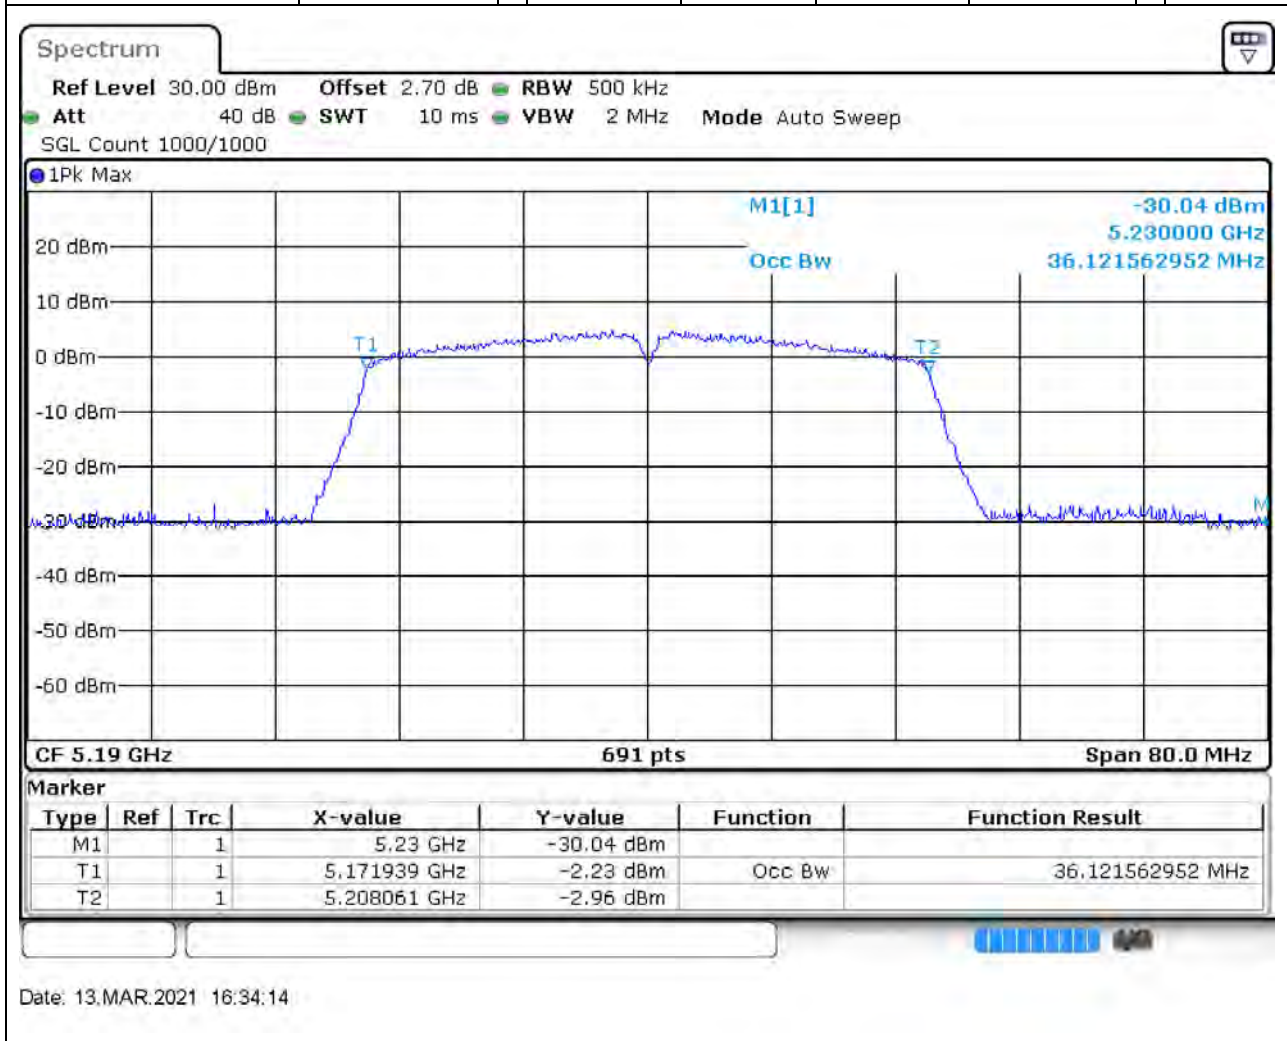

7. 802.11n_40M_Band1_L

7.2. A.2.2-99% Bandwidth(NTNV)

Center Frequency (MHz)	OBW Power (%)	RBW (MHz)	Detector	Limit (MHz)	OBW (MHz)	Verdict
5190	99	0.5	Peak	0	36.121563	Unknown