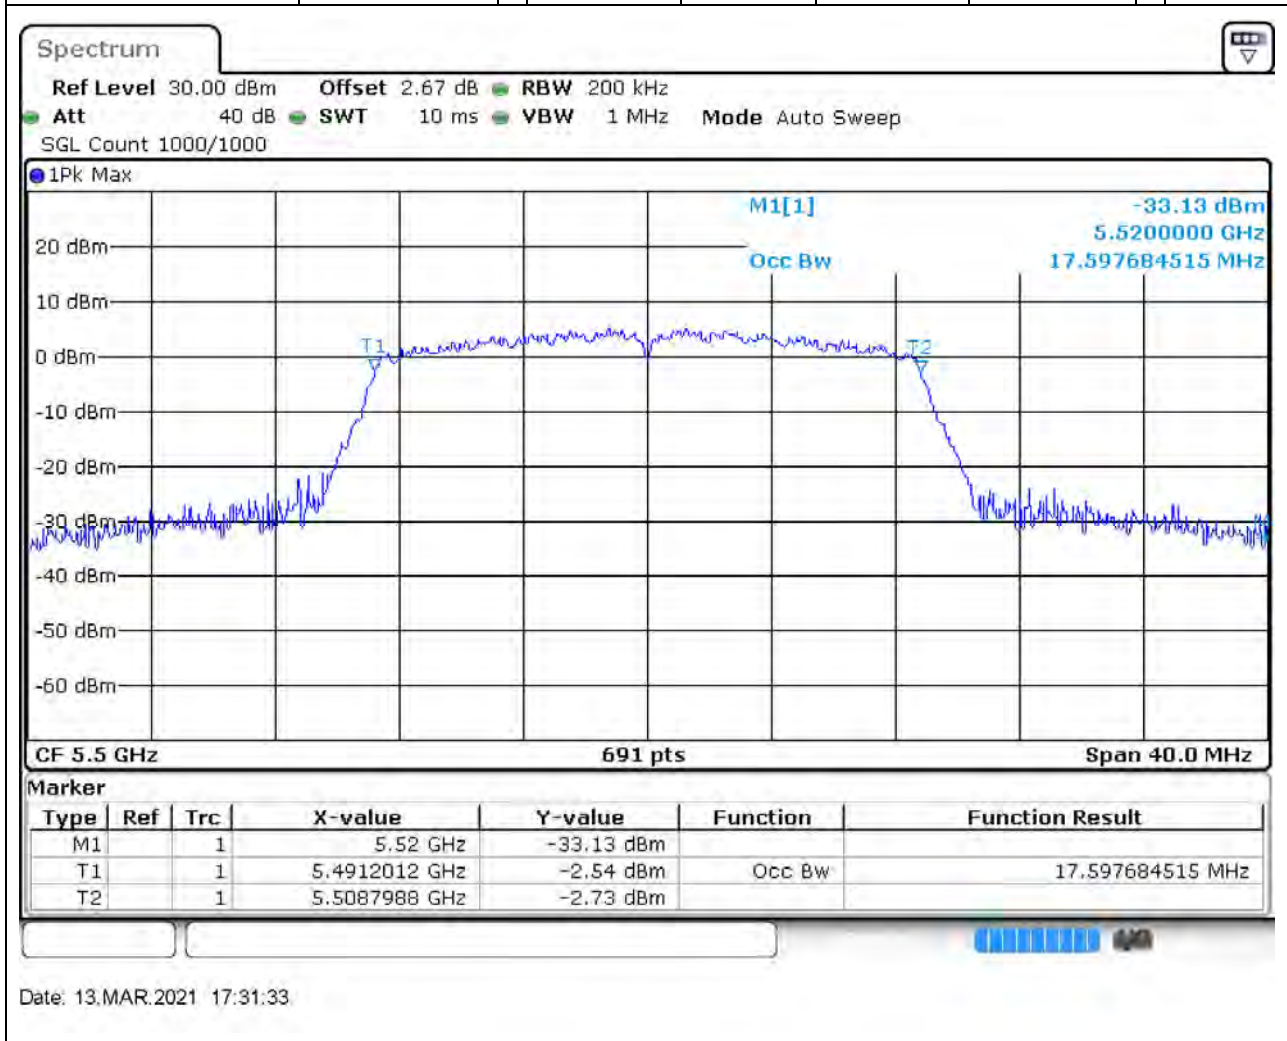

38. 802.11ac_20M_Band3_L

38.2. A.2.2-99% Bandwidth(NTNV)

Center Frequency (MHz)	OBW Power (%)	RBW (MHz)	Detector	Limit (MHz)	OBW (MHz)	Verdict
5500	99	0.2	Peak	0	17.597685	Unknown