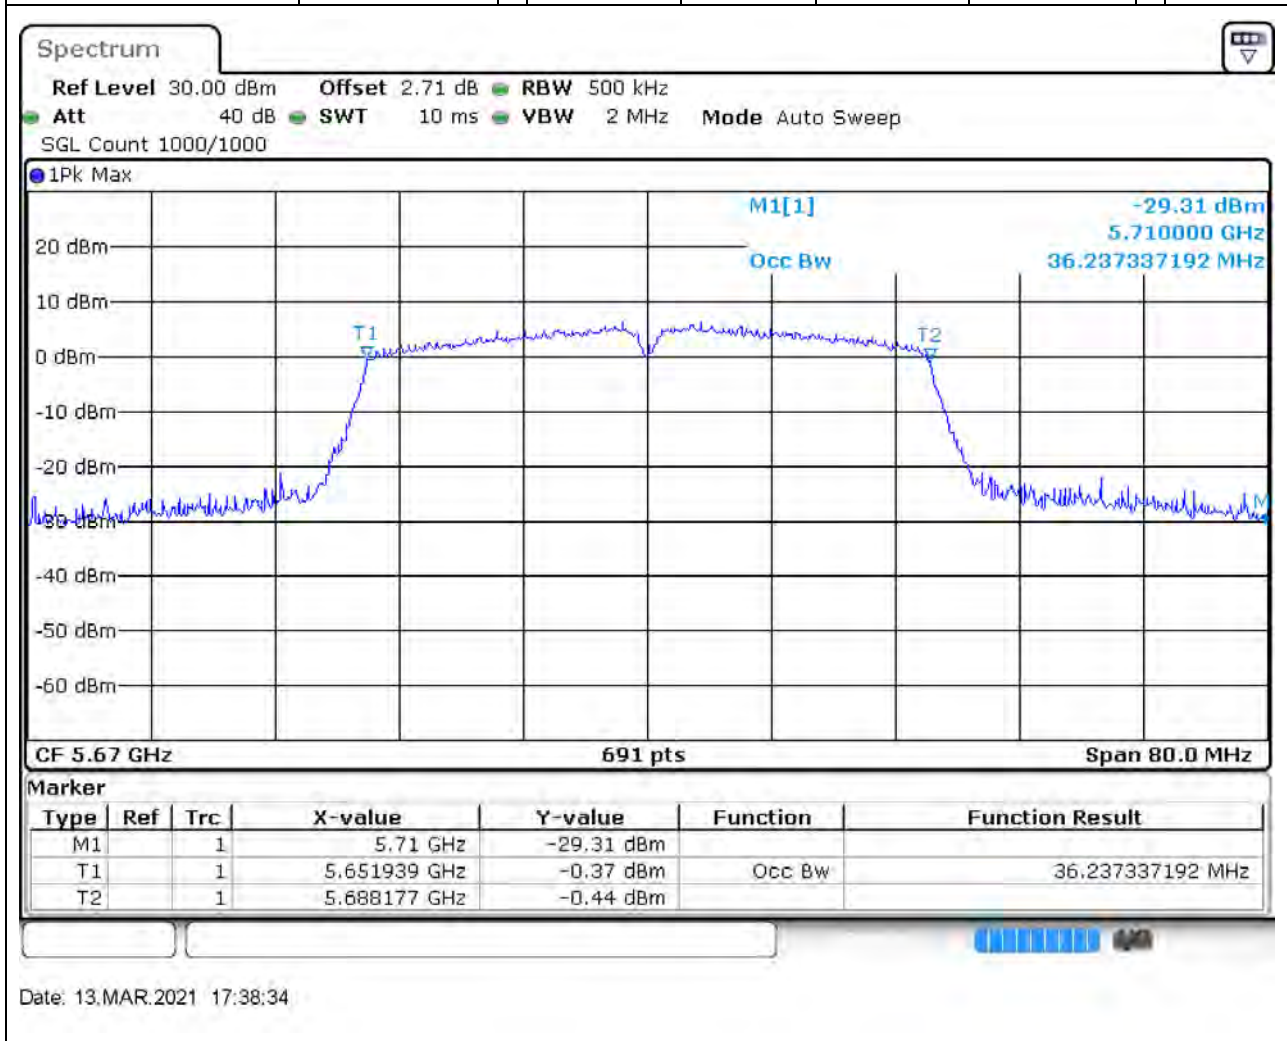

43. 802.11ac_40M_Band3_H

43.2. A.2.2-99% Bandwidth(NTNV)

Center Frequency (MHz)	OBW Power (%)	RBW (MHz)	Detector	Limit (MHz)	OBW (MHz)	Verdict
5670	99	0.5	Peak	0	36.237337	Unknown