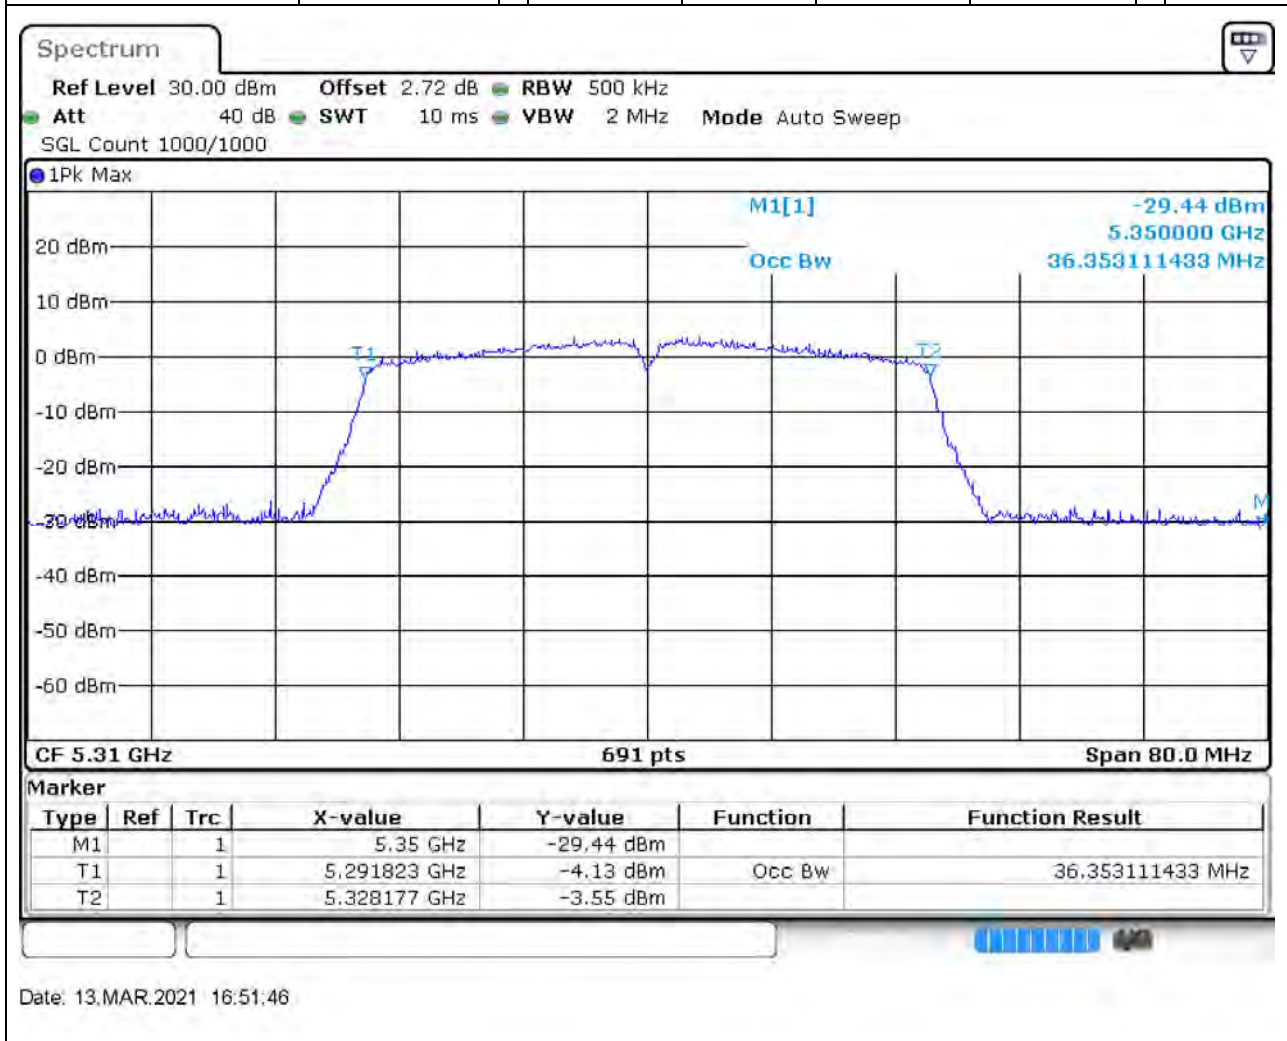

22. 802.11n_40M_Band2_H

22.2. A.2.2-99% Bandwidth(NTNV)

Center Frequency (MHz)	OBW Power (%)	RBW (MHz)	Detector	Limit (MHz)	OBW (MHz)	Verdict
5310	99	0.5	Peak	0	36.353111	Unknown