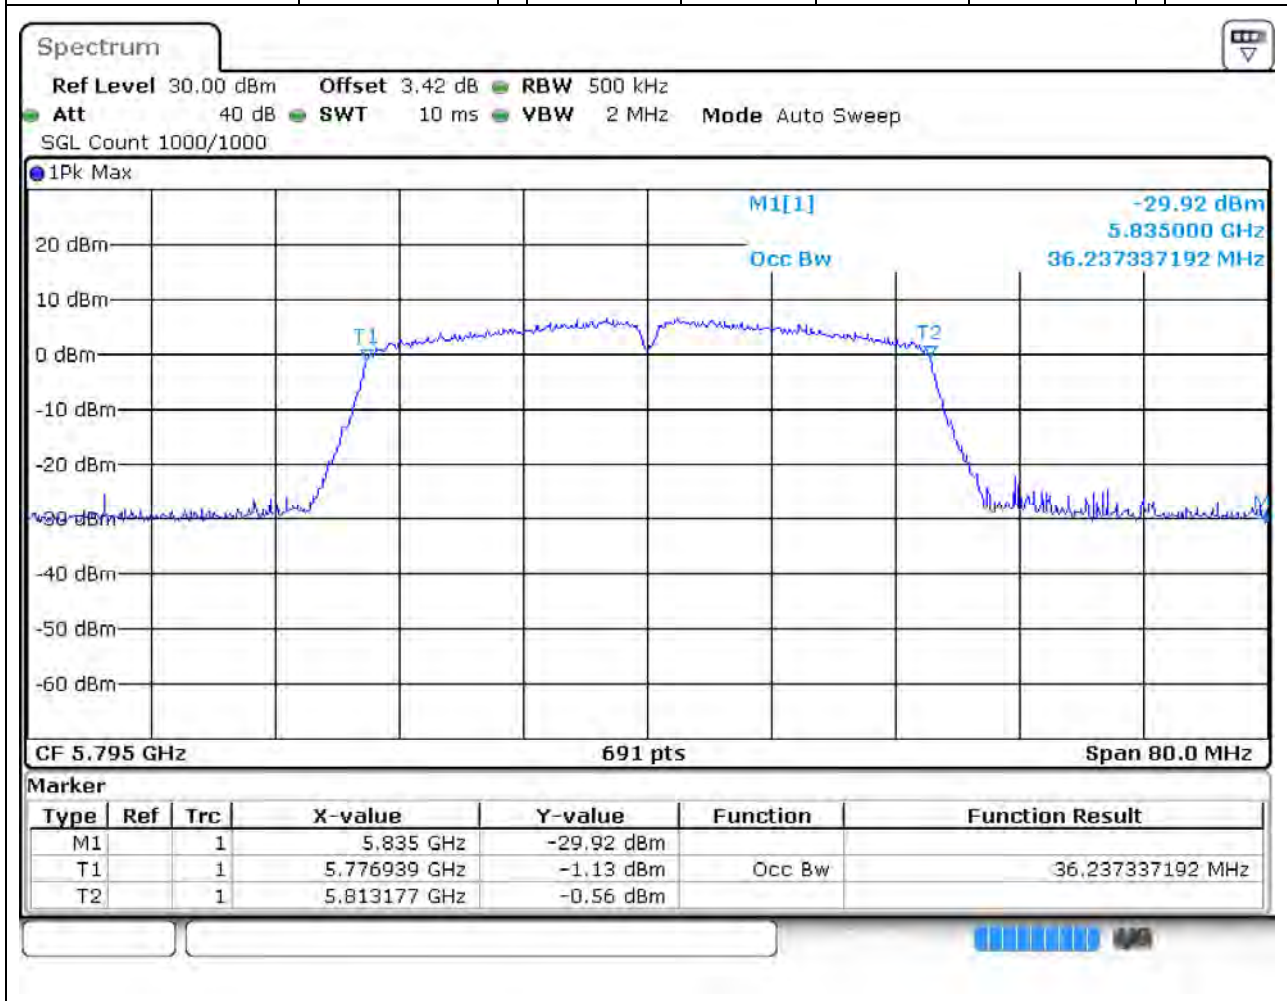

58. 802.11ac_40M_Band4_H

58.1. A.2.2-99% Bandwidth(NTNV)

Center Frequency (MHz)	OBW Power (%)	RBW (MHz)	Detector	Limit (MHz)	OBW (MHz)	Verdict
5795	99	0.5	Peak	0	36.237337	Unknown