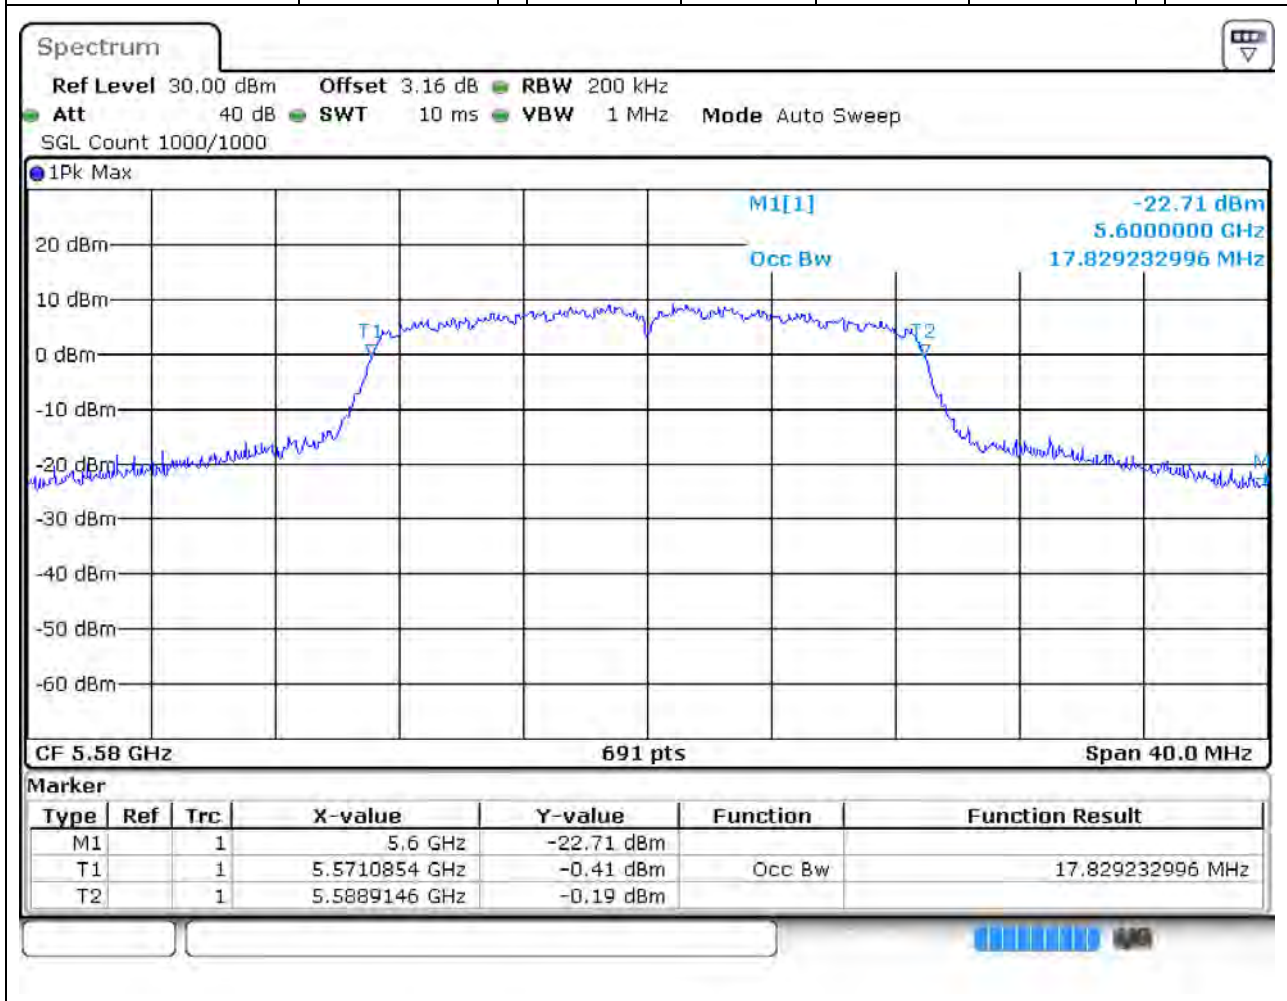

39. 802.11ac_20M_Band3_M

39.1. A.2.2-99% Bandwidth(NTNV)

Center Frequency (MHz)	OBW Power (%)	RBW (MHz)	Detector	Limit (MHz)	OBW (MHz)	Verdict
5580	99	0.2	Peak	0	17.829233	Unknown