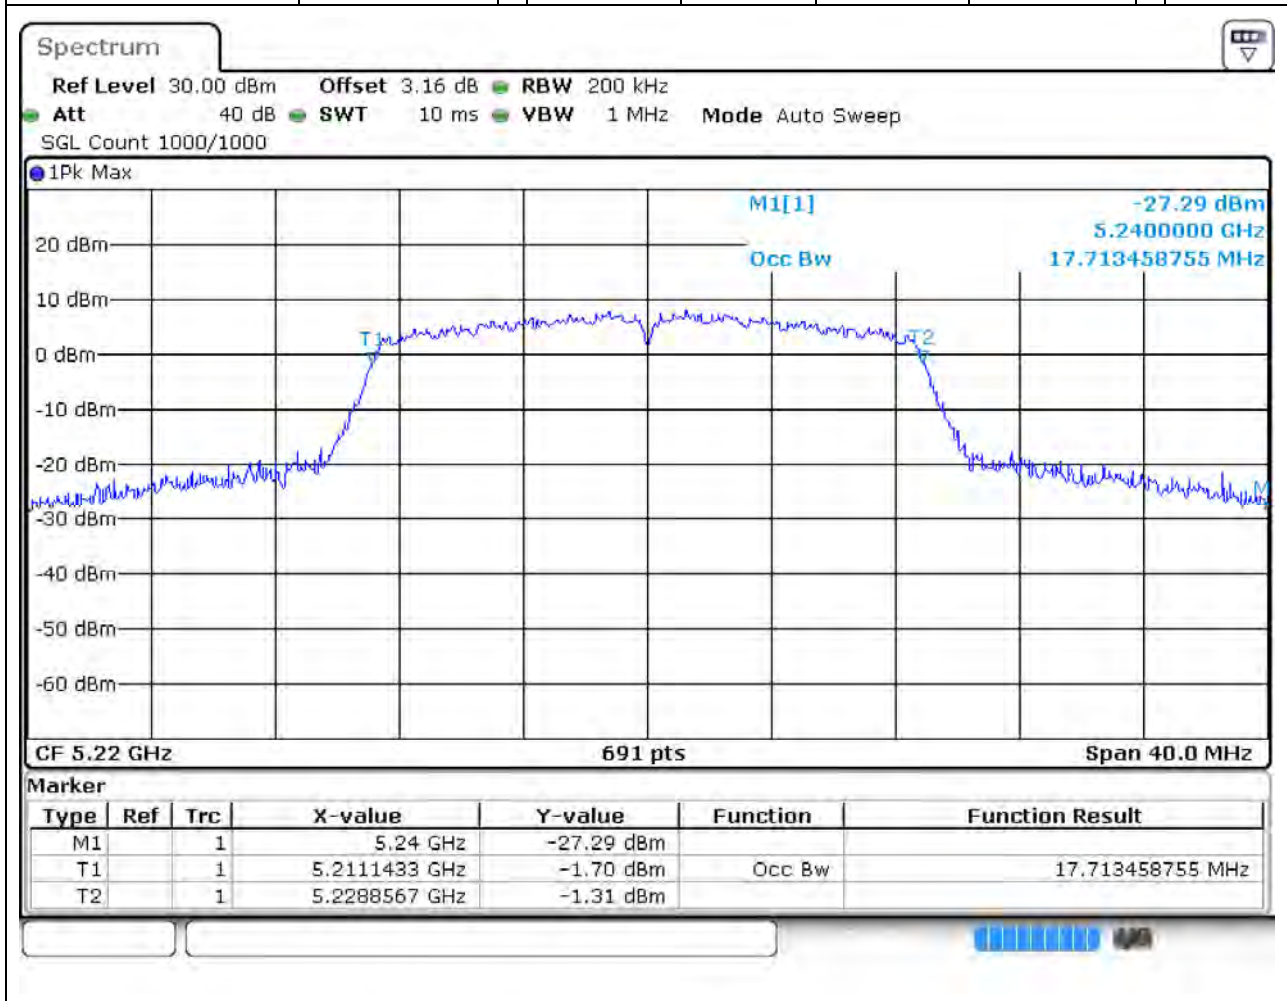

10. 802.11ac_20M_Band1_M

10.1. A.2.2-99% Bandwidth(NTNV)

Center Frequency (MHz)	OBW Power (%)	RBW (MHz)	Detector	Limit (MHz)	OBW (MHz)	Verdict
5220	99	0.2	Peak	0	17.713459	Unknown