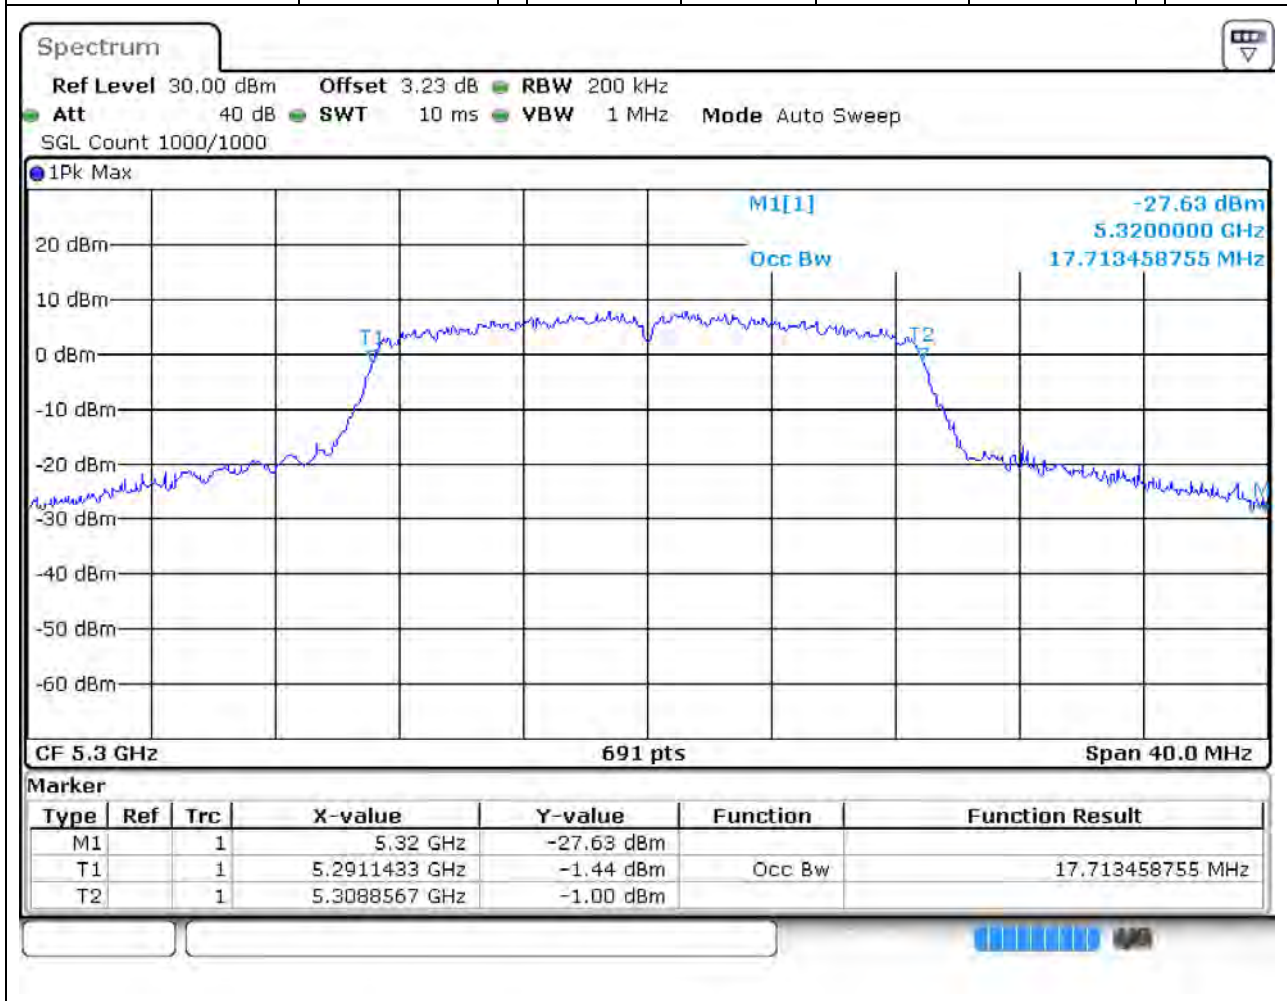

19. 802.11n_20M_Band2_M

19.1. A.2.2-99% Bandwidth(NTNV)

Center Frequency (MHz)	OBW Power (%)	RBW (MHz)	Detector	Limit (MHz)	OBW (MHz)	Verdict
5300	99	0.2	Peak	0	17.713459	Unknown