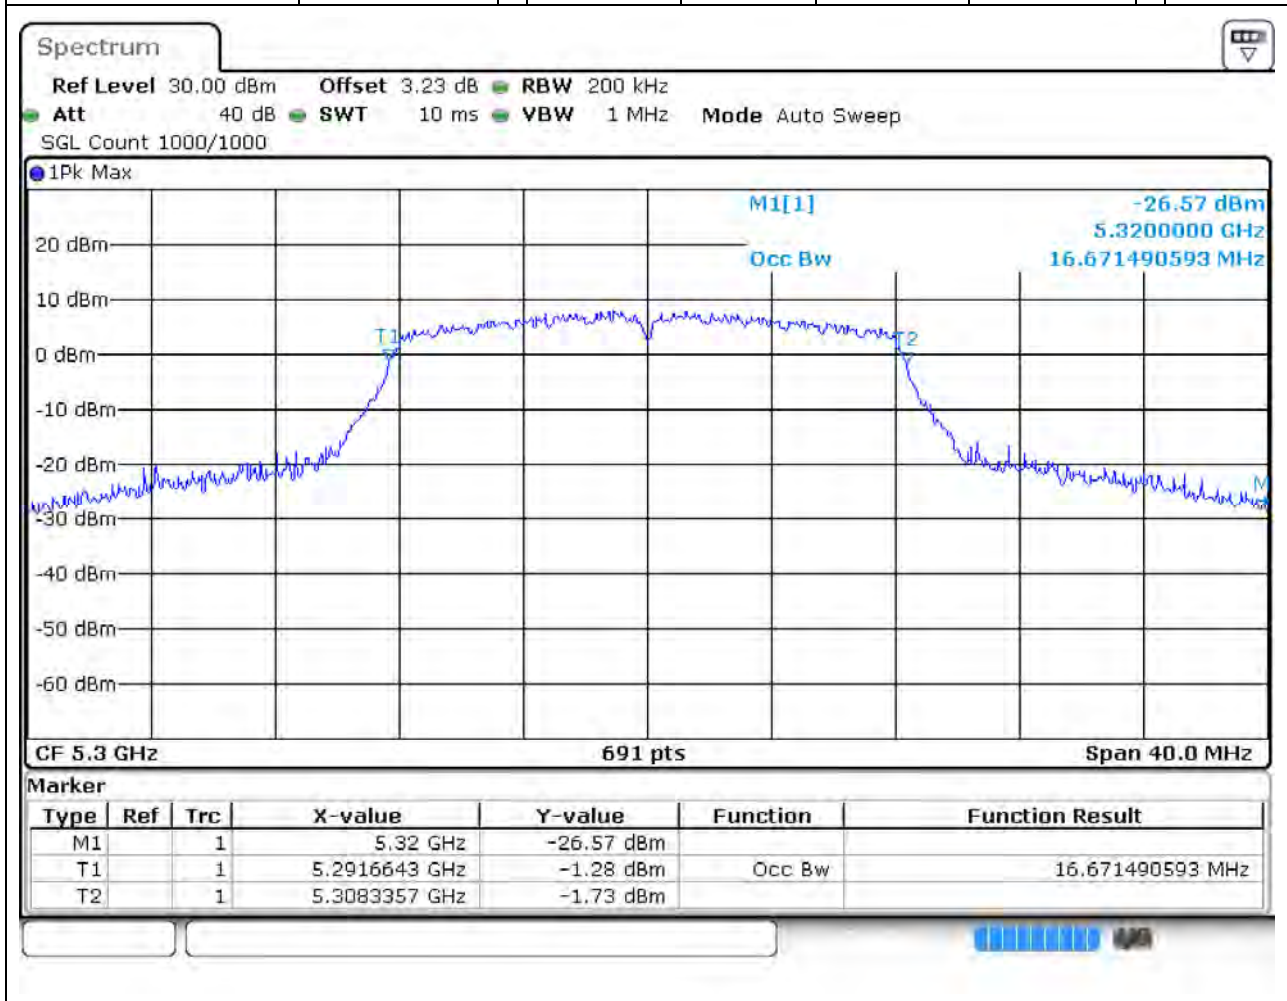

16. 802.11a_20M_Band2_M

16.1. A.2.2-99% Bandwidth(NTNV)

Center Frequency (MHz)	OBW Power (%)	RBW (MHz)	Detector	Limit (MHz)	OBW (MHz)	Verdict
5300	99	0.2	Peak	0	16.671491	Unknown