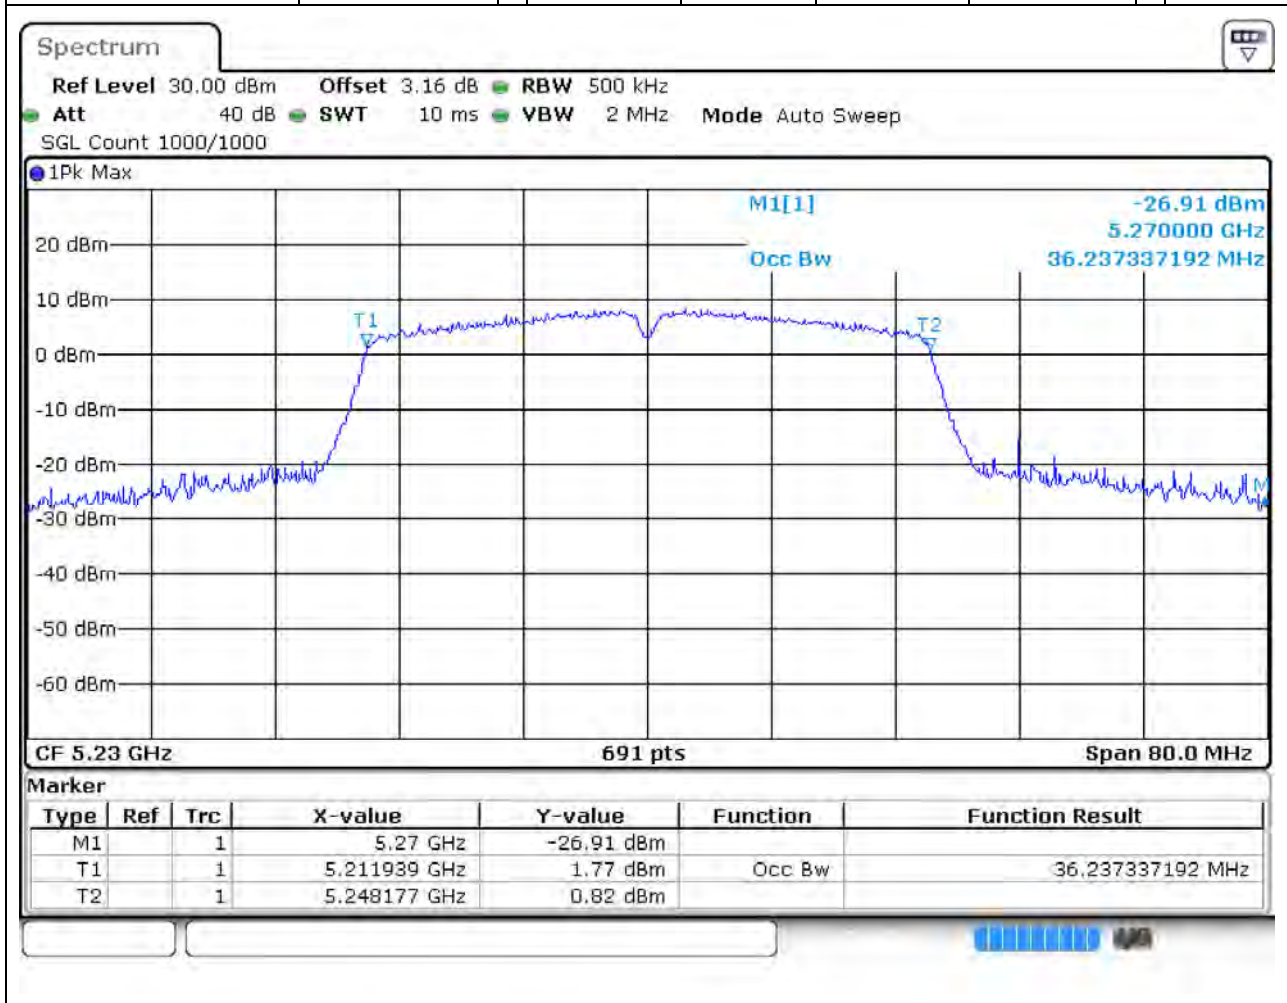

13. 802.11ac_40M_Band1_H

13.1. A.2.2-99% Bandwidth(NTNV)

Center Frequency (MHz)	OBW Power (%)	RBW (MHz)	Detector	Limit (MHz)	OBW (MHz)	Verdict
5230	99	0.5	Peak	0	36.237337	Unknown