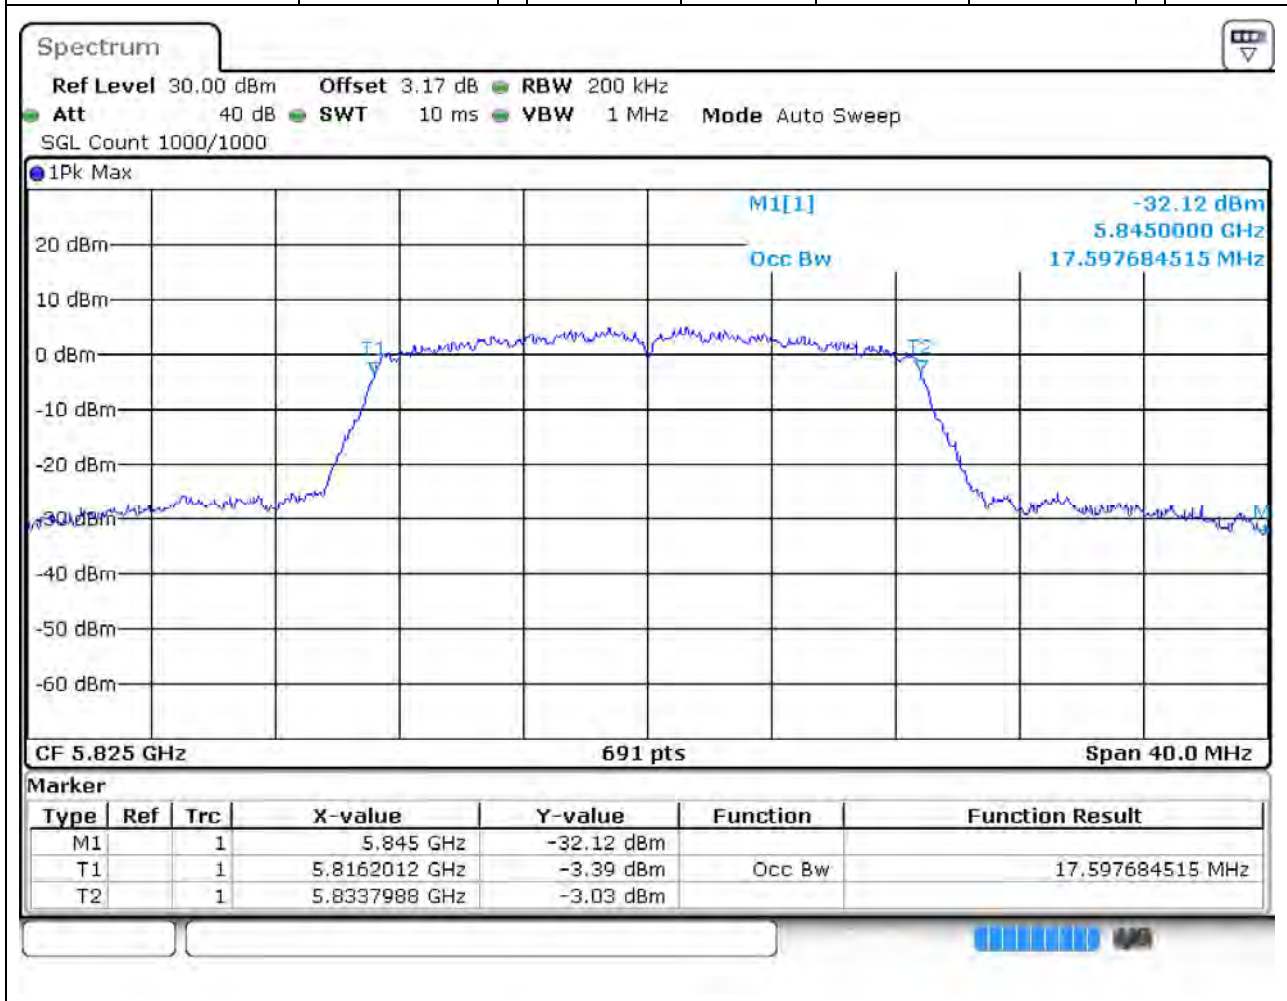

51. 802.11n_20M_Band4_H

51.1. A.2.2-99% Bandwidth(NTNV)

Center Frequency (MHz)	OBW Power (%)	RBW (MHz)	Detector	Limit (MHz)	OBW (MHz)	Verdict
5825	99	0.2	Peak	0	17.597685	Unknown