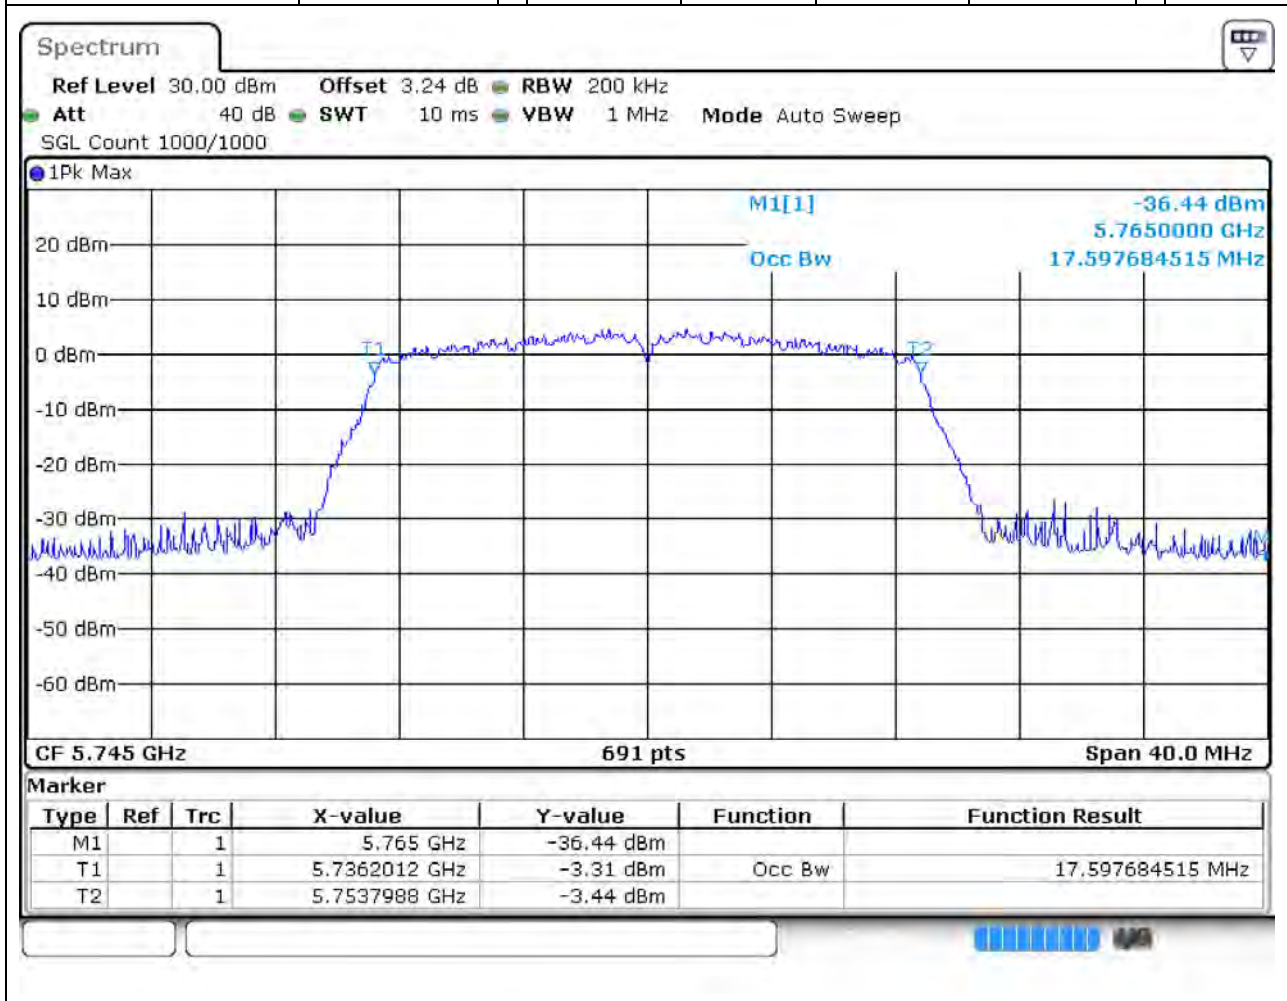

54. 802.11ac_20M_Band4_L

54.1. A.2.2-99% Bandwidth(NTNV)

Center Frequency (MHz)	OBW Power (%)	RBW (MHz)	Detector	Limit (MHz)	OBW (MHz)	Verdict
5745	99	0.2	Peak	0	17.597685	Unknown