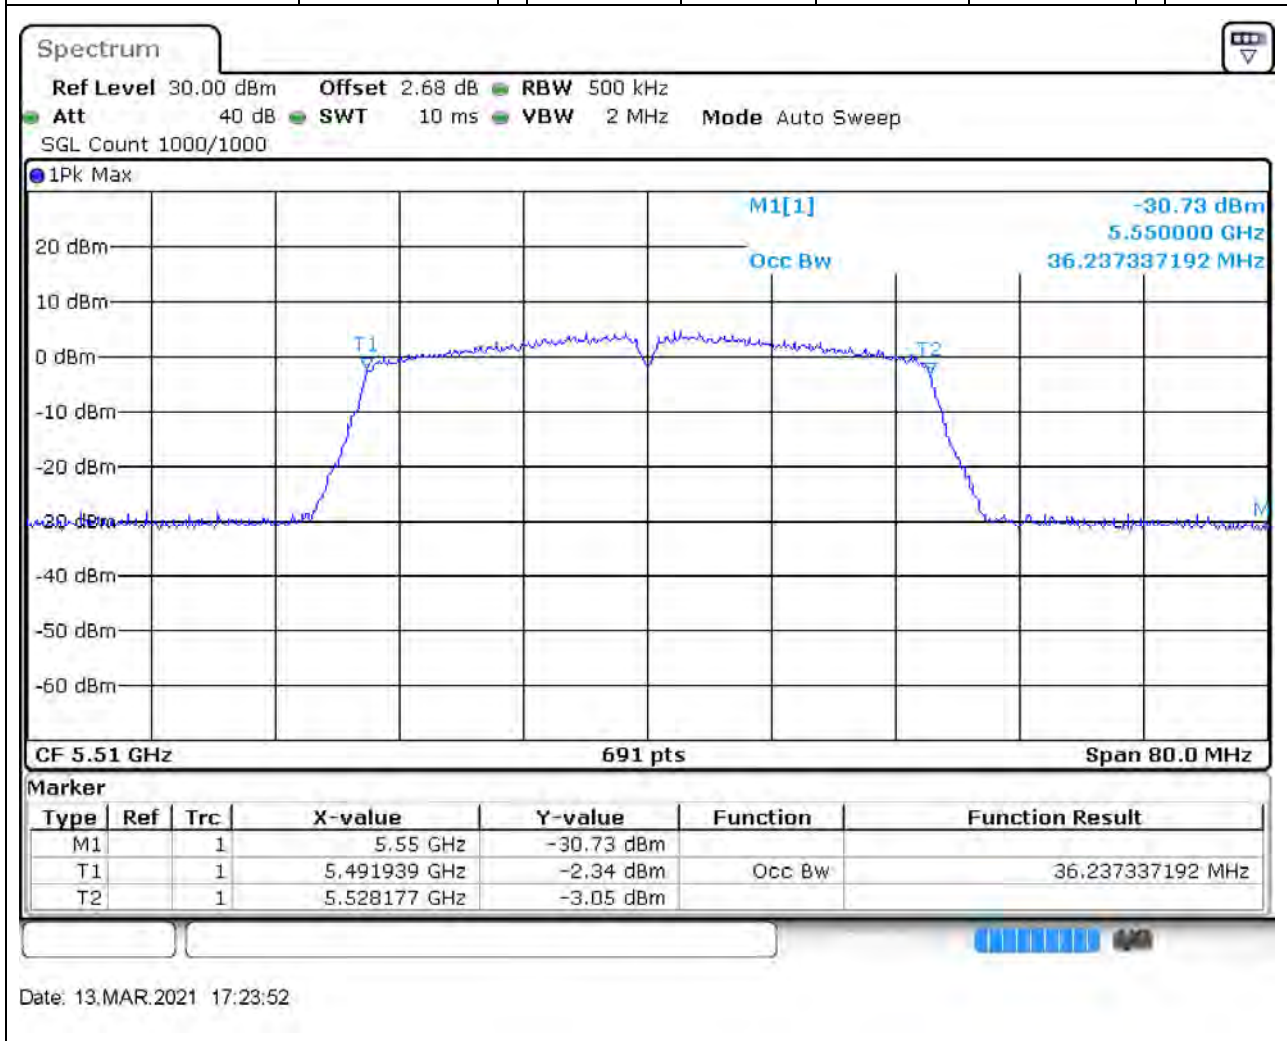

35. 802.11n_40M_Band3_L

35.2. A.2.2-99% Bandwidth(NTNV)

Center Frequency (MHz)	OBW Power (%)	RBW (MHz)	Detector	Limit (MHz)	OBW (MHz)	Verdict
5510	99	0.5	Peak	0	36.237337	Unknown