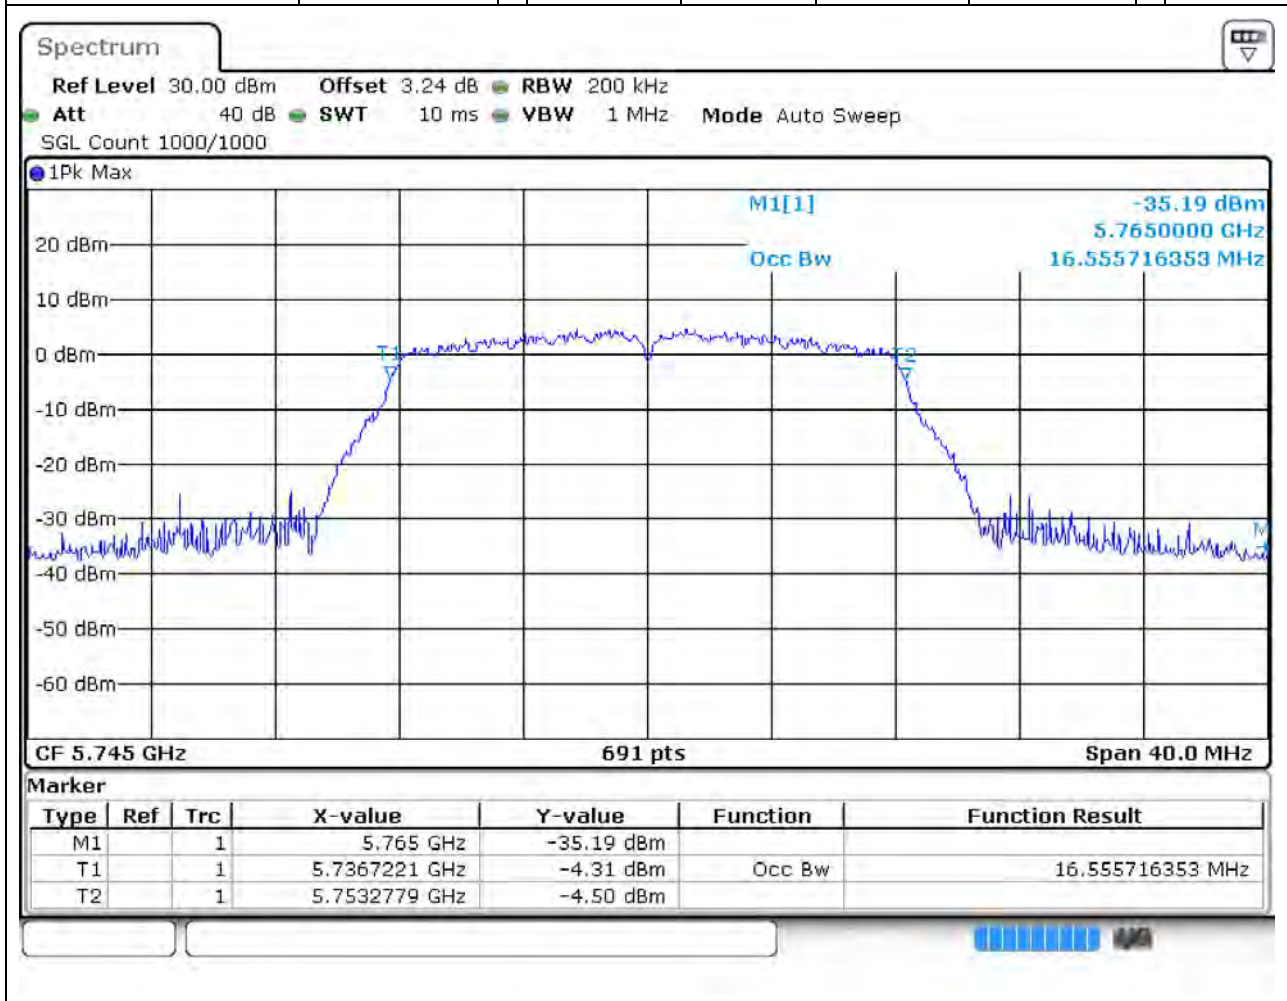

46. 802.11a_20M_Band4_L

46.1. A.2.2-99% Bandwidth(NTNV)

Center Frequency (MHz)	OBW Power (%)	RBW (MHz)	Detector	Limit (MHz)	OBW (MHz)	Verdict
5745	99	0.2	Peak	0	16.555716	Unknown