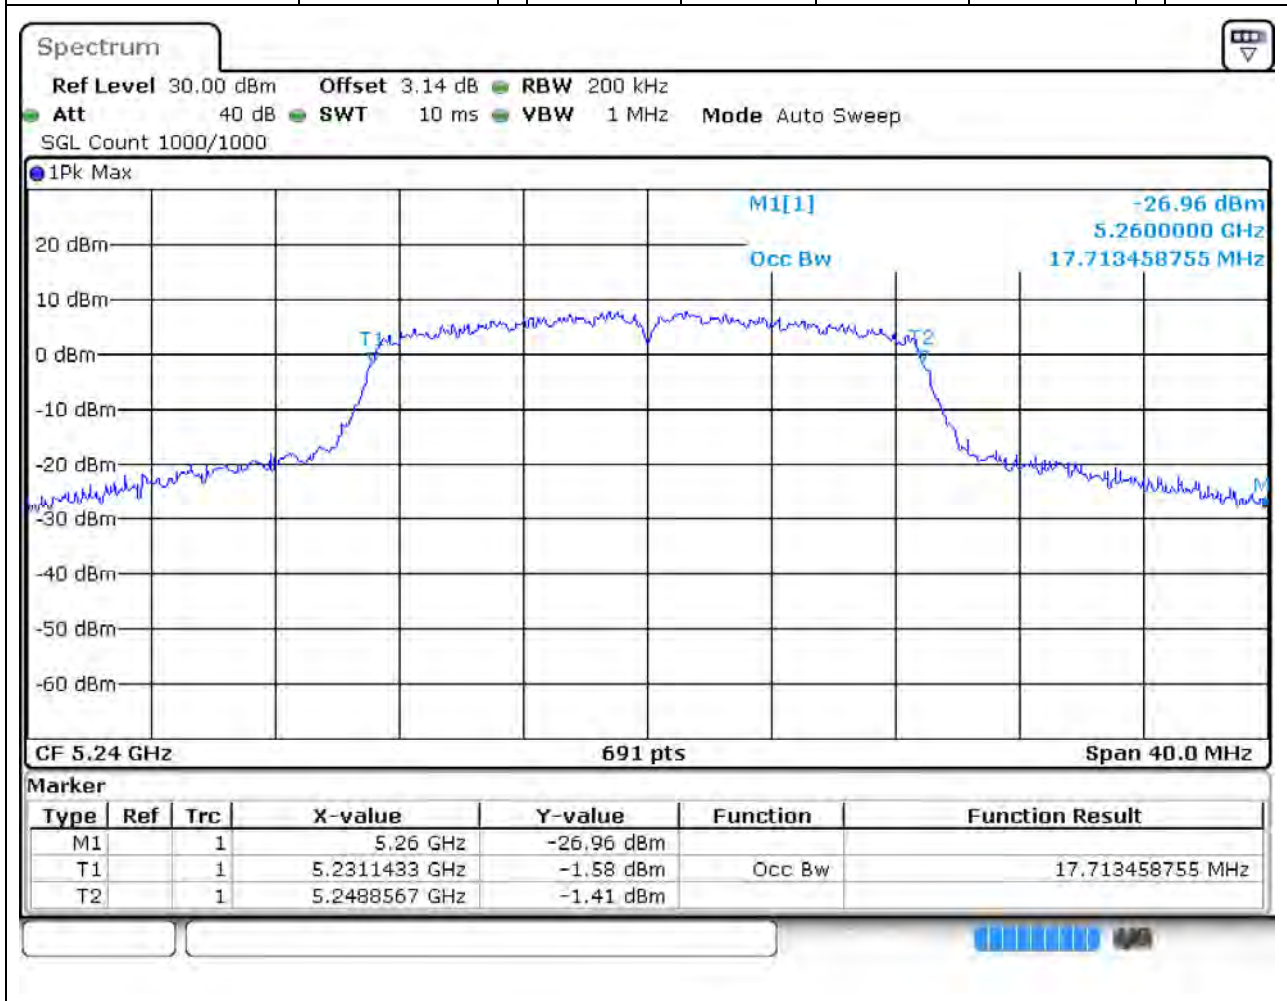

6. 802.11n_20M_Band1_H

6.1. A.2.2-99% Bandwidth(NTNV)

Center Frequency (MHz)	OBW Power (%)	RBW (MHz)	Detector	Limit (MHz)	OBW (MHz)	Verdict
5240	99	0.2	Peak	0	17.713459	Unknown