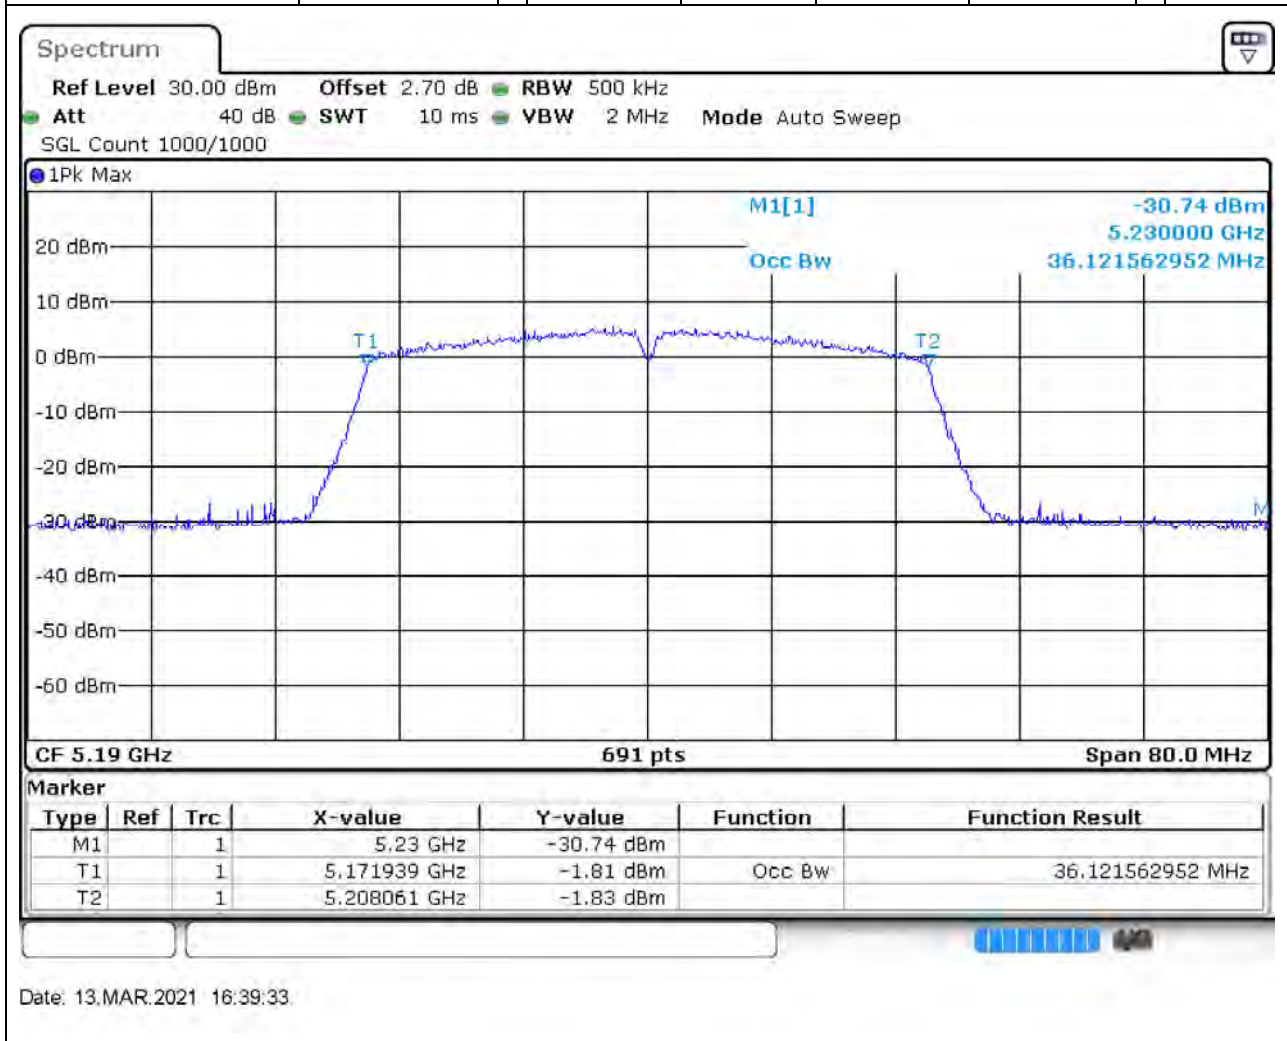

12. 802.11ac_40M_Band1_L

12.2. A.2.2-99% Bandwidth(NTNV)

Center Frequency (MHz)	OBW Power (%)	RBW (MHz)	Detector	Limit (MHz)	OBW (MHz)	Verdict
5190	99	0.5	Peak	0	36.121563	Unknown