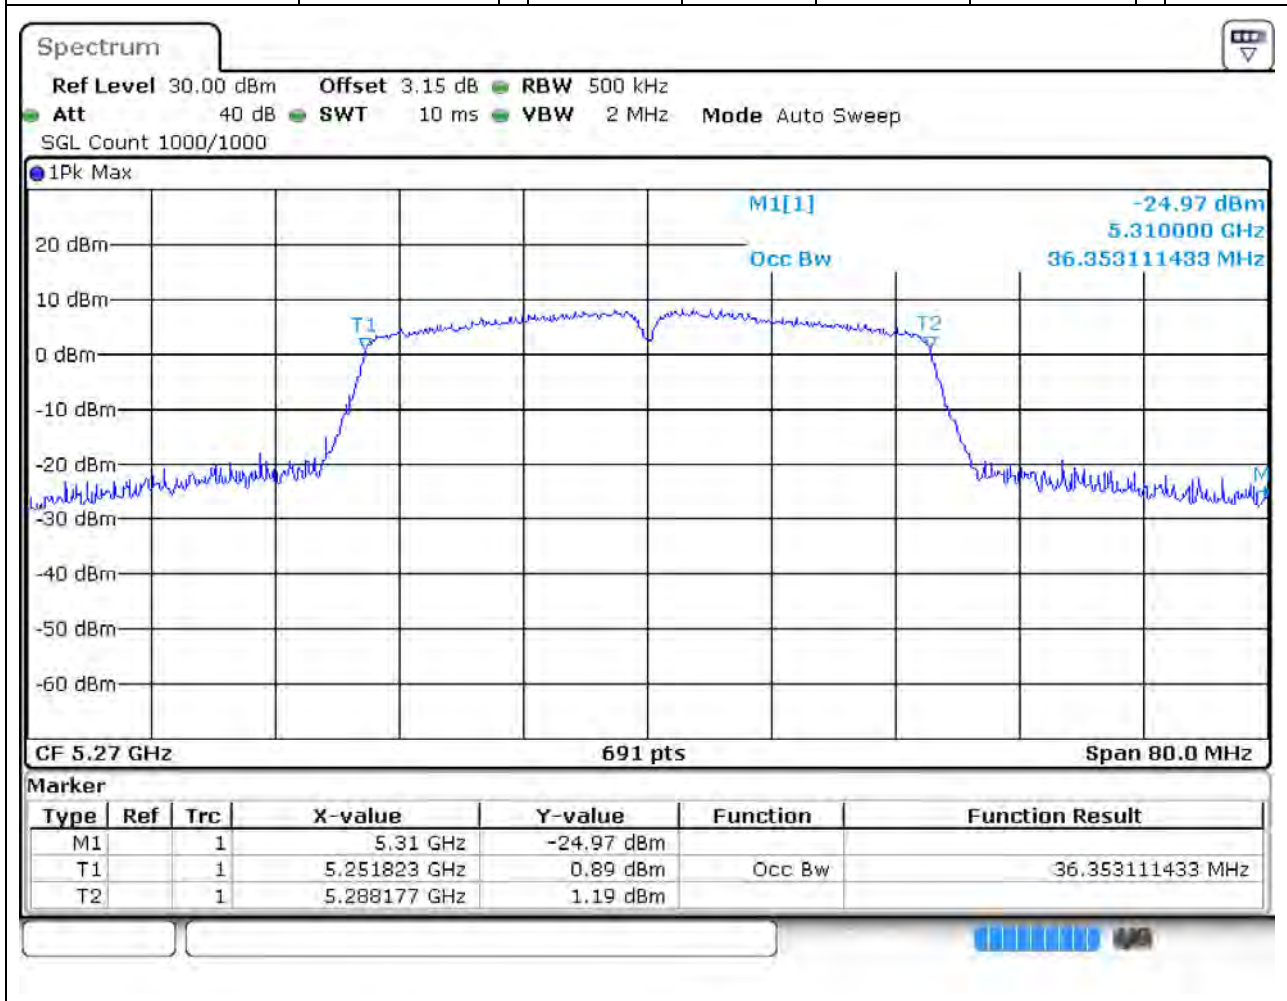

26. 802.11ac_40M_Band2_L

26.1. A.2.2-99% Bandwidth(NTNV)

Center Frequency (MHz)	OBW Power (%)	RBW (MHz)	Detector	Limit (MHz)	OBW (MHz)	Verdict
5270	99	0.5	Peak	0	36.353111	Unknown