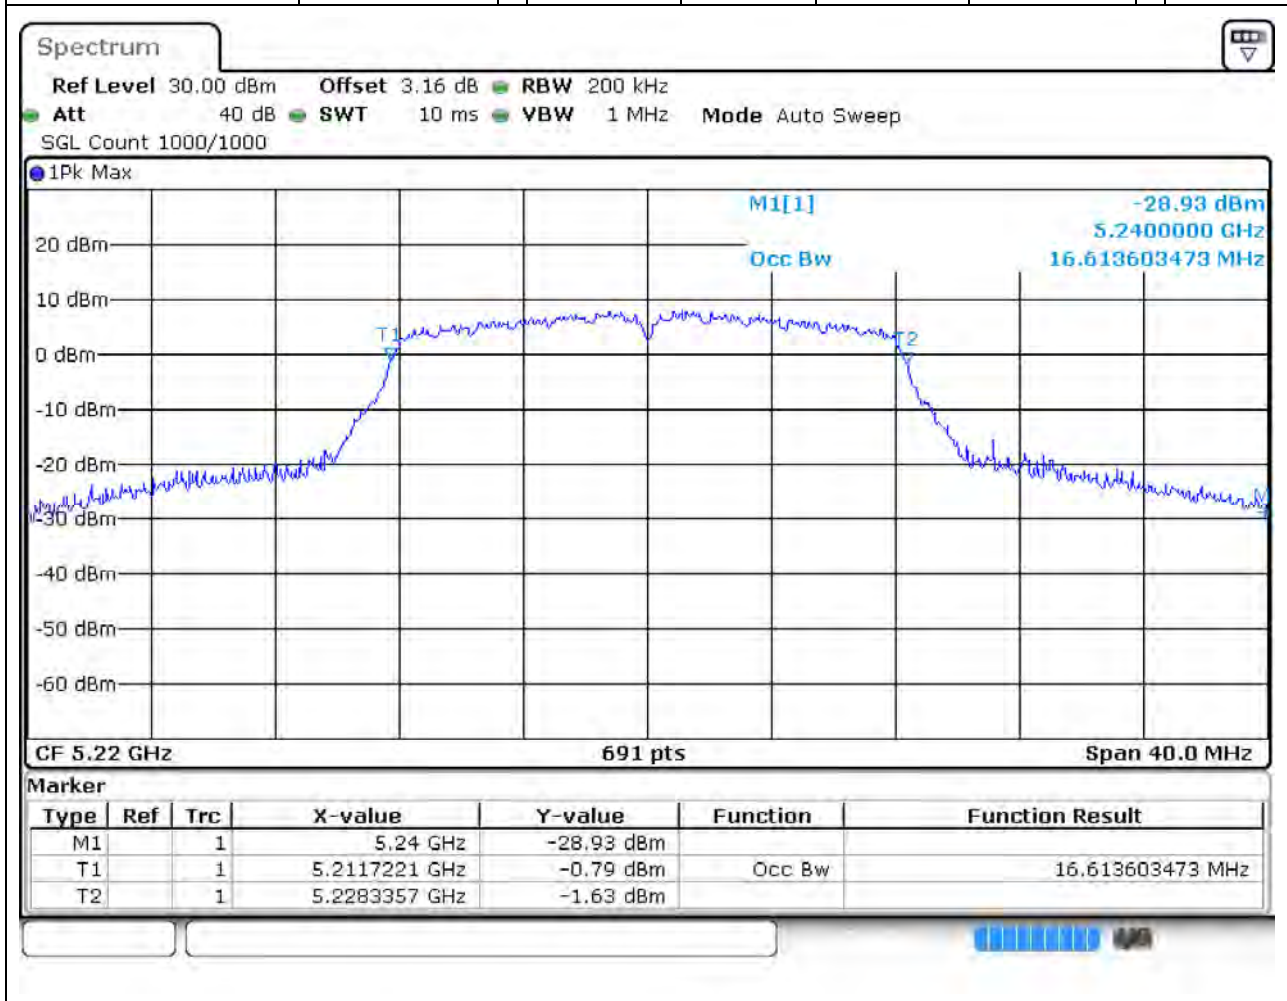

2. 802.11a_20M_Band1_M

2.1. A.2.2-99% Bandwidth(NTNV)

Center Frequency (MHz)	OBW Power (%)	RBW (MHz)	Detector	Limit (MHz)	OBW (MHz)	Verdict
5220	99	0.2	Peak	0	16.613603	Unknown