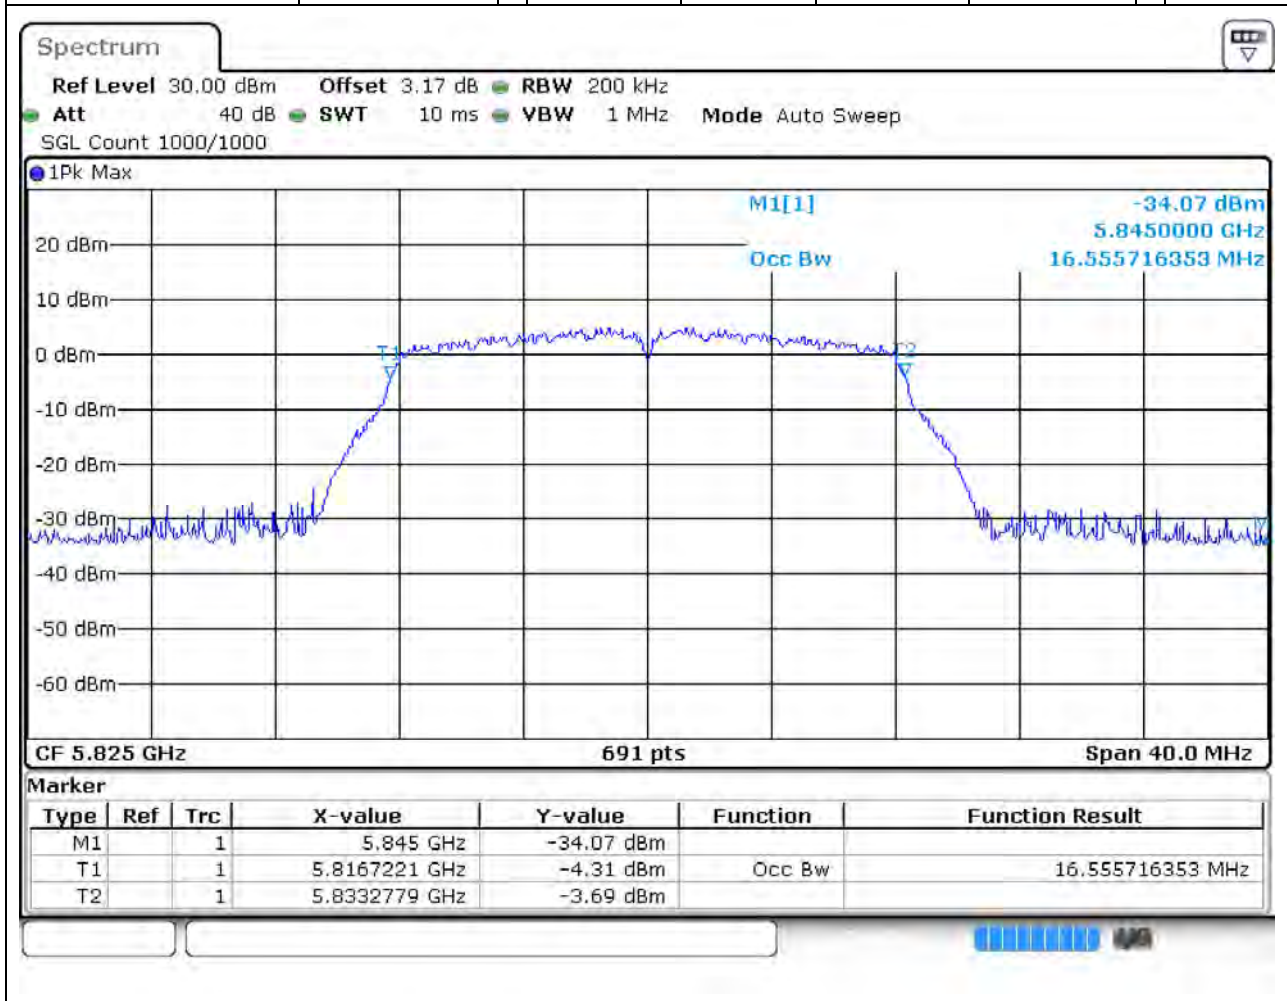

48. 802.11a_20M_Band4_H

48.1. A.2.2-99% Bandwidth(NTNV)

Center Frequency (MHz)	OBW Power (%)	RBW (MHz)	Detector	Limit (MHz)	OBW (MHz)	Verdict
5825	99	0.2	Peak	0	16.555716	Unknown