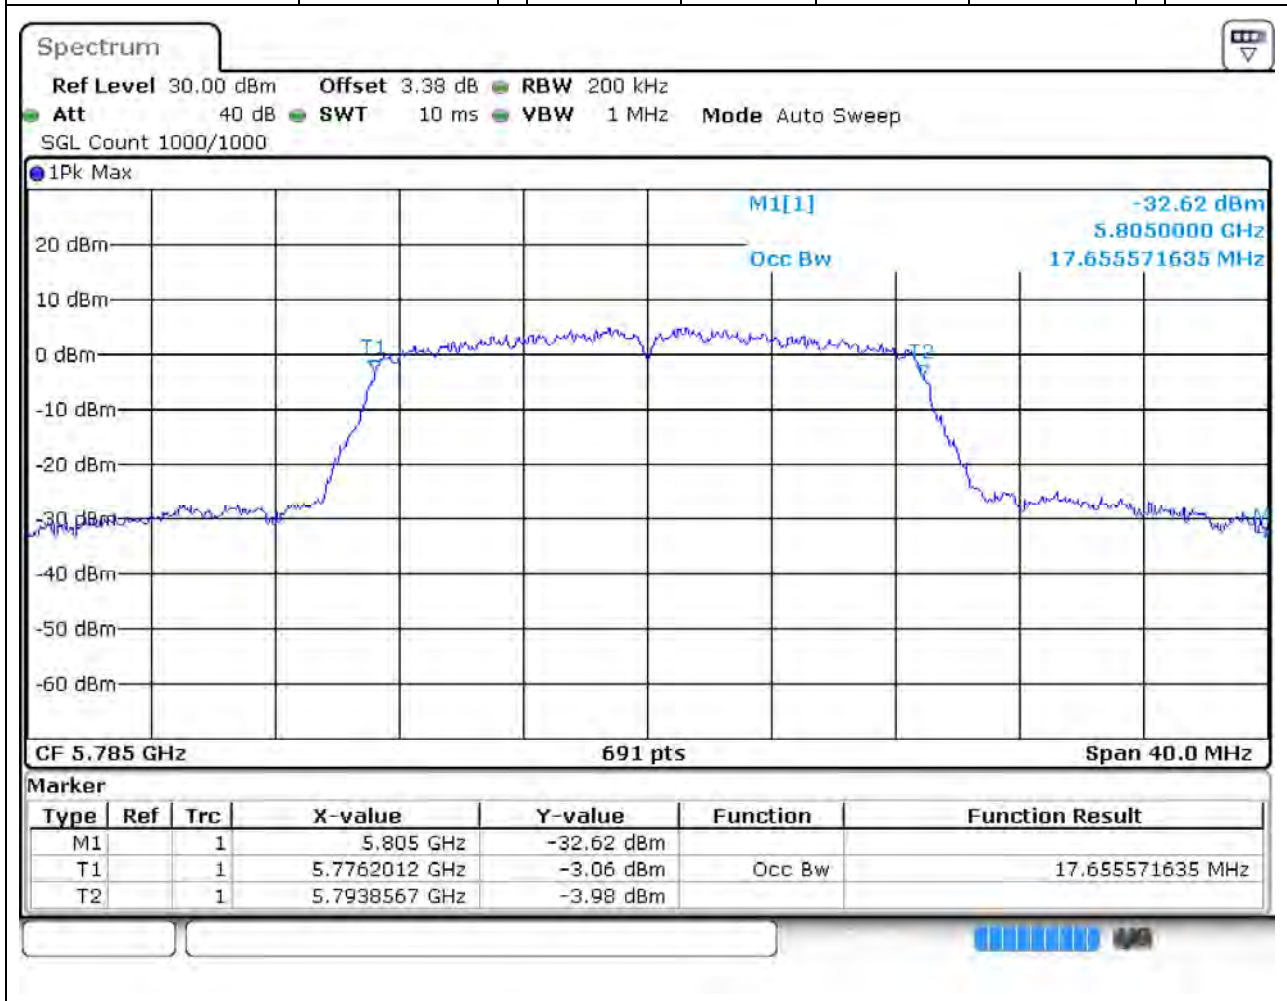

50. 802.11n_20M_Band4_M

50.1. A.2.2-99% Bandwidth(NTNV)

Center Frequency (MHz)	OBW Power (%)	RBW (MHz)	Detector	Limit (MHz)	OBW (MHz)	Verdict
5785	99	0.2	Peak	0	17.655572	Unknown