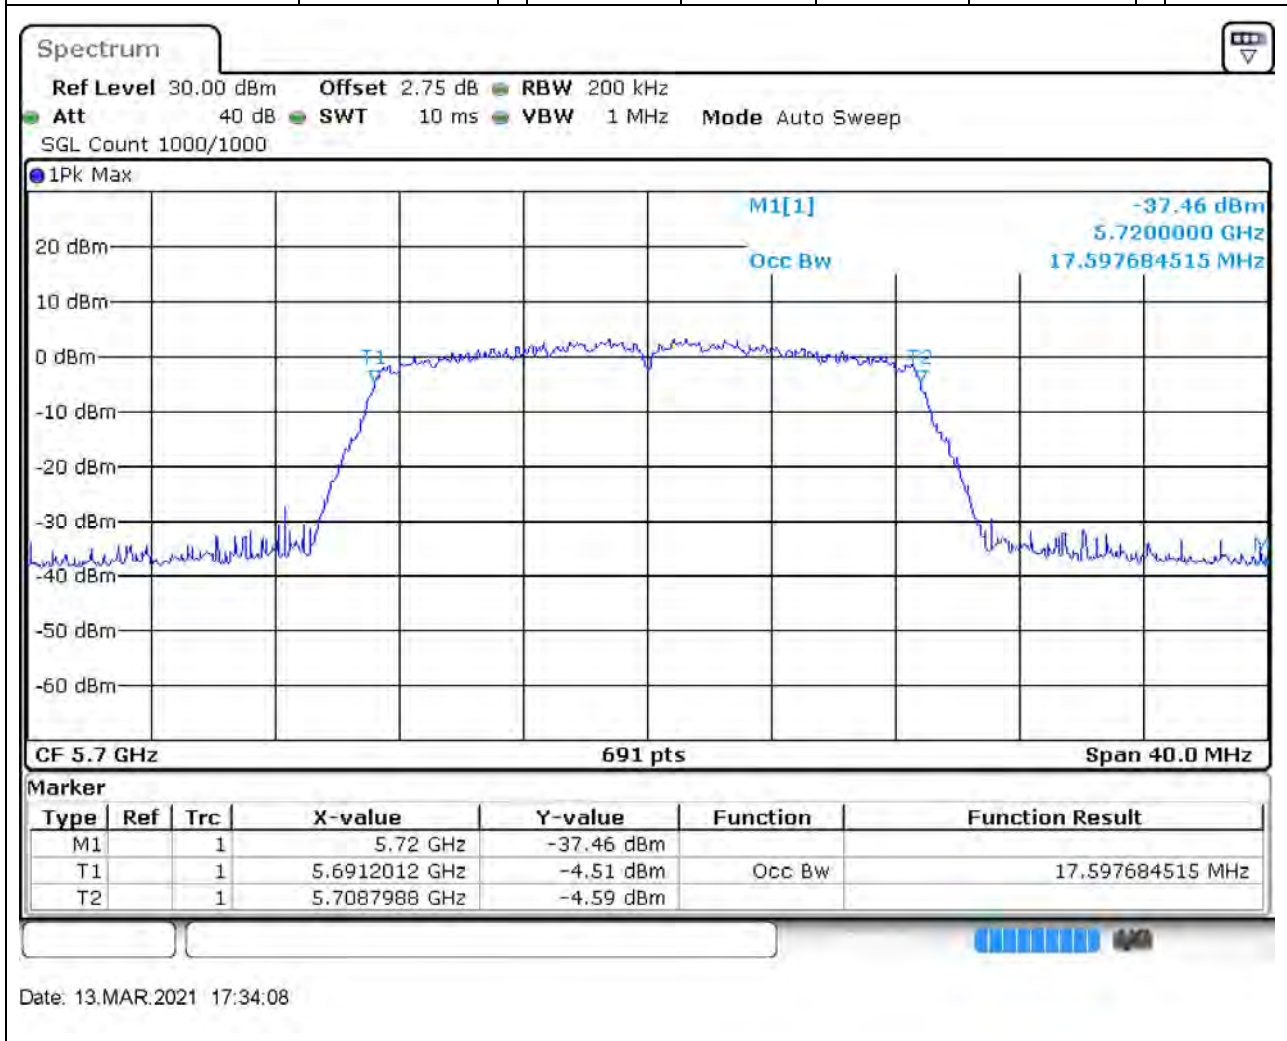

40. 802.11ac_20M_Band3_H

40.2. A.2.2-99% Bandwidth(NTNV)

Center Frequency (MHz)	OBW Power (%)	RBW (MHz)	Detector	Limit (MHz)	OBW (MHz)	Verdict
5700	99	0.2	Peak	0	17.597685	Unknown