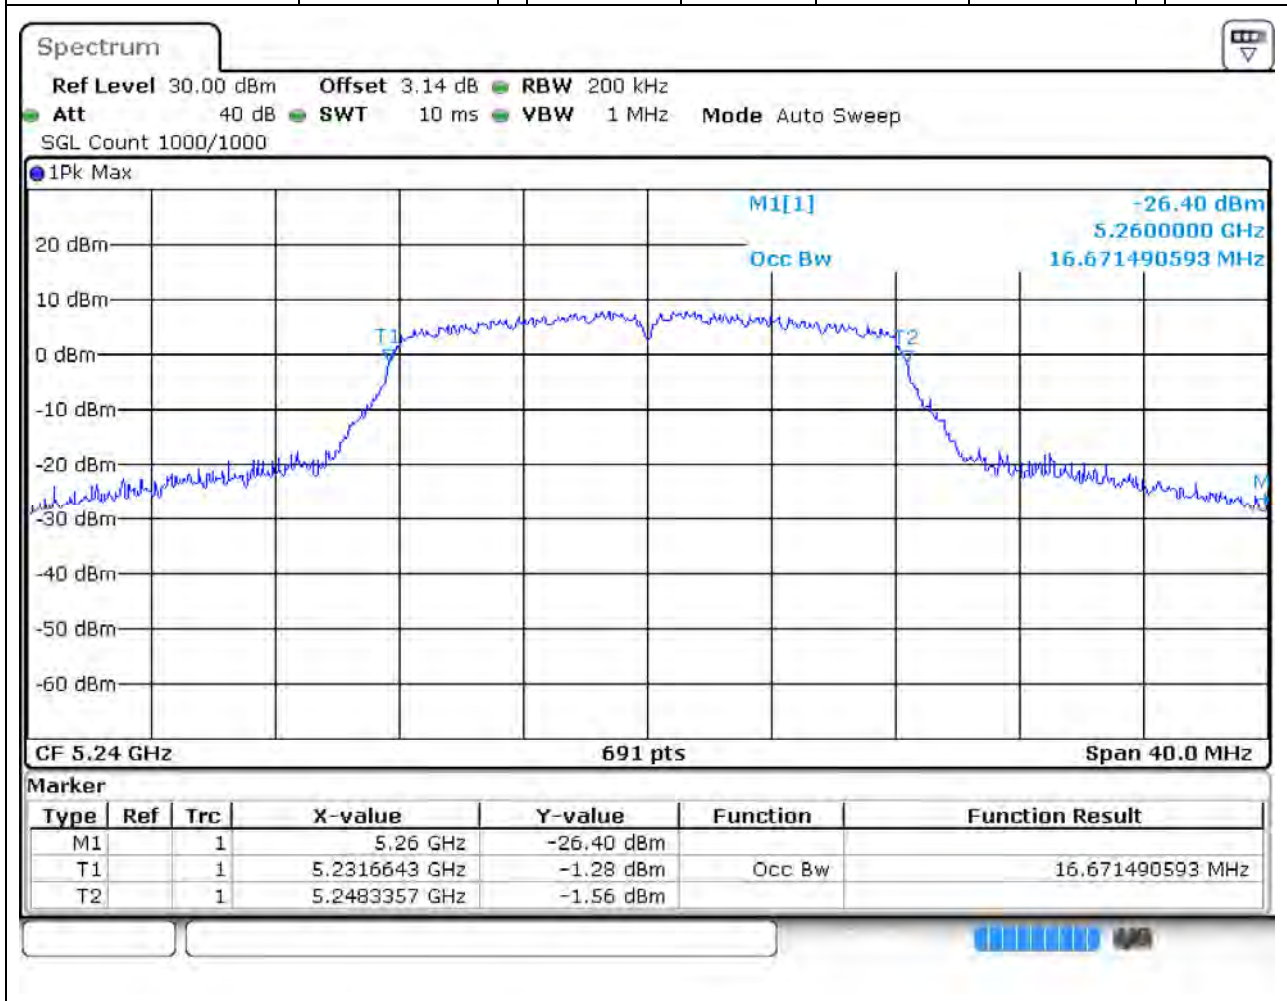

3. 802.11a_20M_Band1_H

3.1. A.2.2-99% Bandwidth(NTNV)

Center Frequency (MHz)	OBW Power (%)	RBW (MHz)	Detector	Limit (MHz)	OBW (MHz)	Verdict
5240	99	0.2	Peak	0	16.671491	Unknown