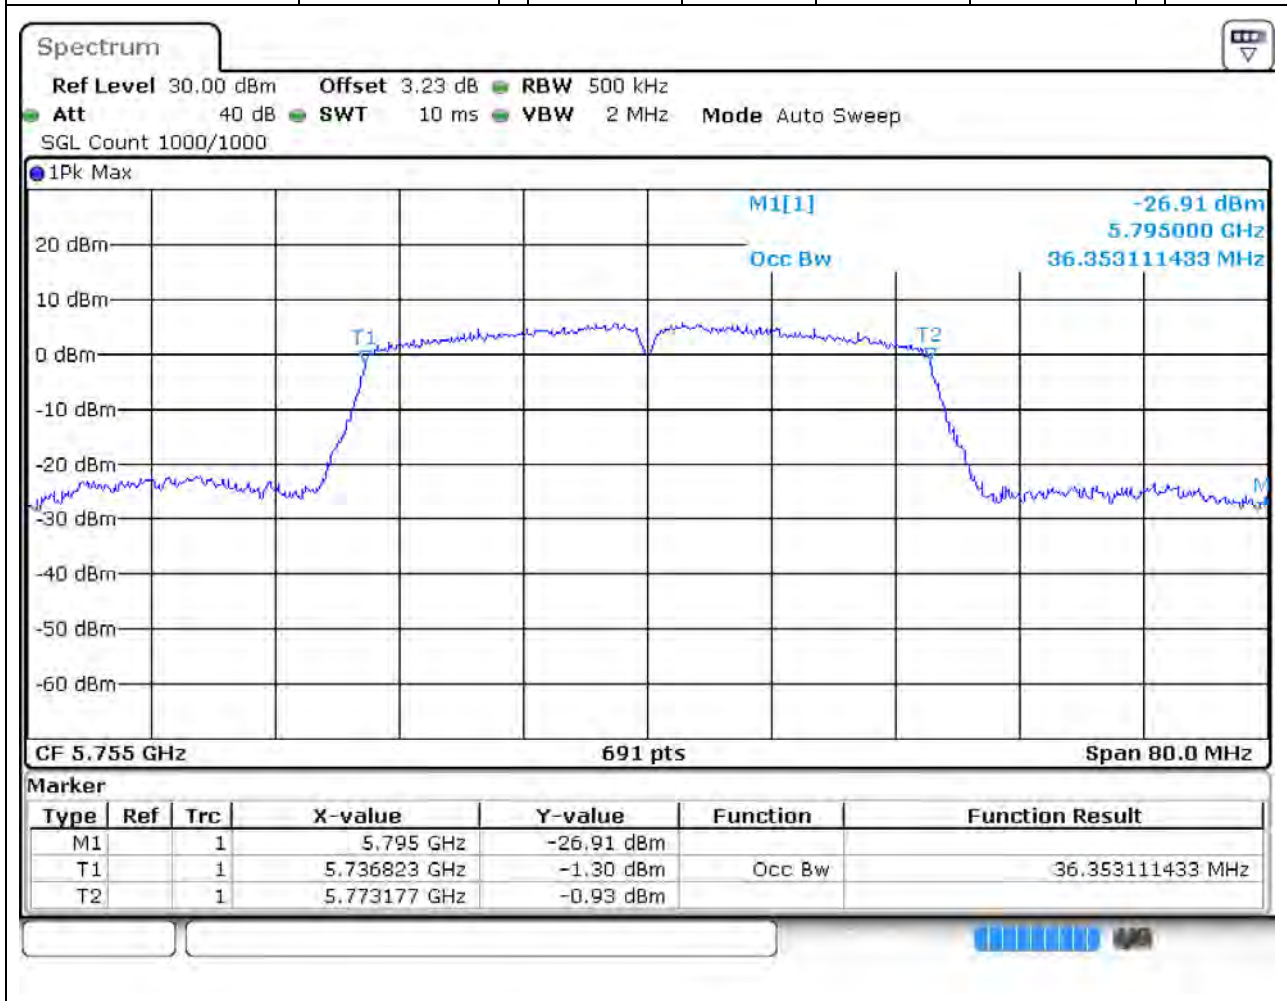

52. 802.11n_40M_Band4_L

52.1. A.2.2-99% Bandwidth(NTNV)

Center Frequency (MHz)	OBW Power (%)	RBW (MHz)	Detector	Limit (MHz)	OBW (MHz)	Verdict
5755	99	0.5	Peak	0	36.353111	Unknown