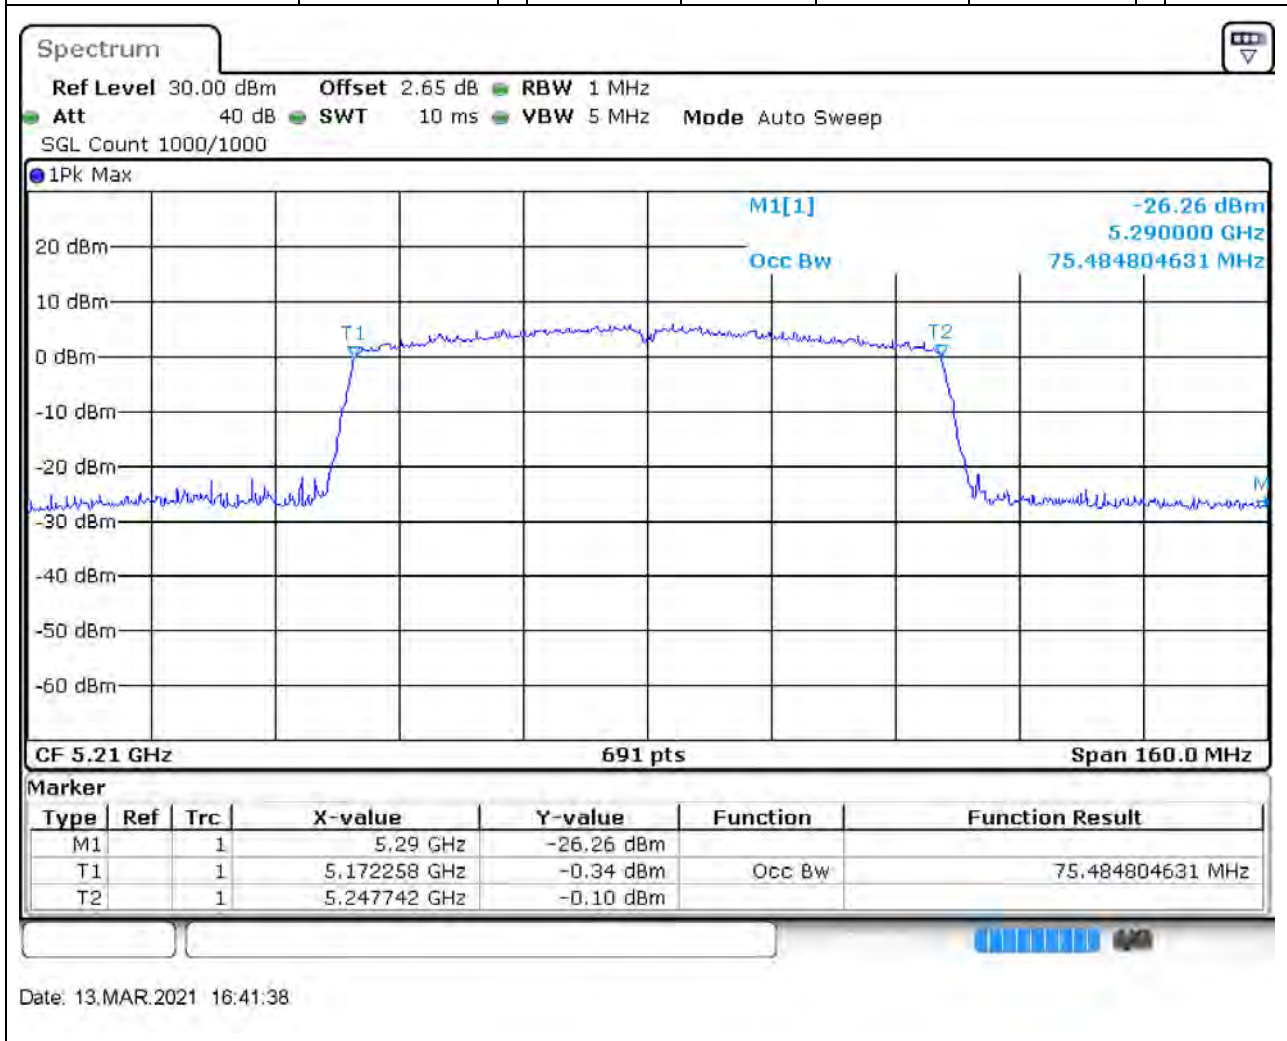

14. 802.11ac_80M_Band1_M

14.2. A.2.2-99% Bandwidth(NTNV)

Center Frequency (MHz)	OBW Power (%)	RBW (MHz)	Detector	Limit (MHz)	OBW (MHz)	Verdict
5210	99	1	Peak	0	75.484805	Unknown