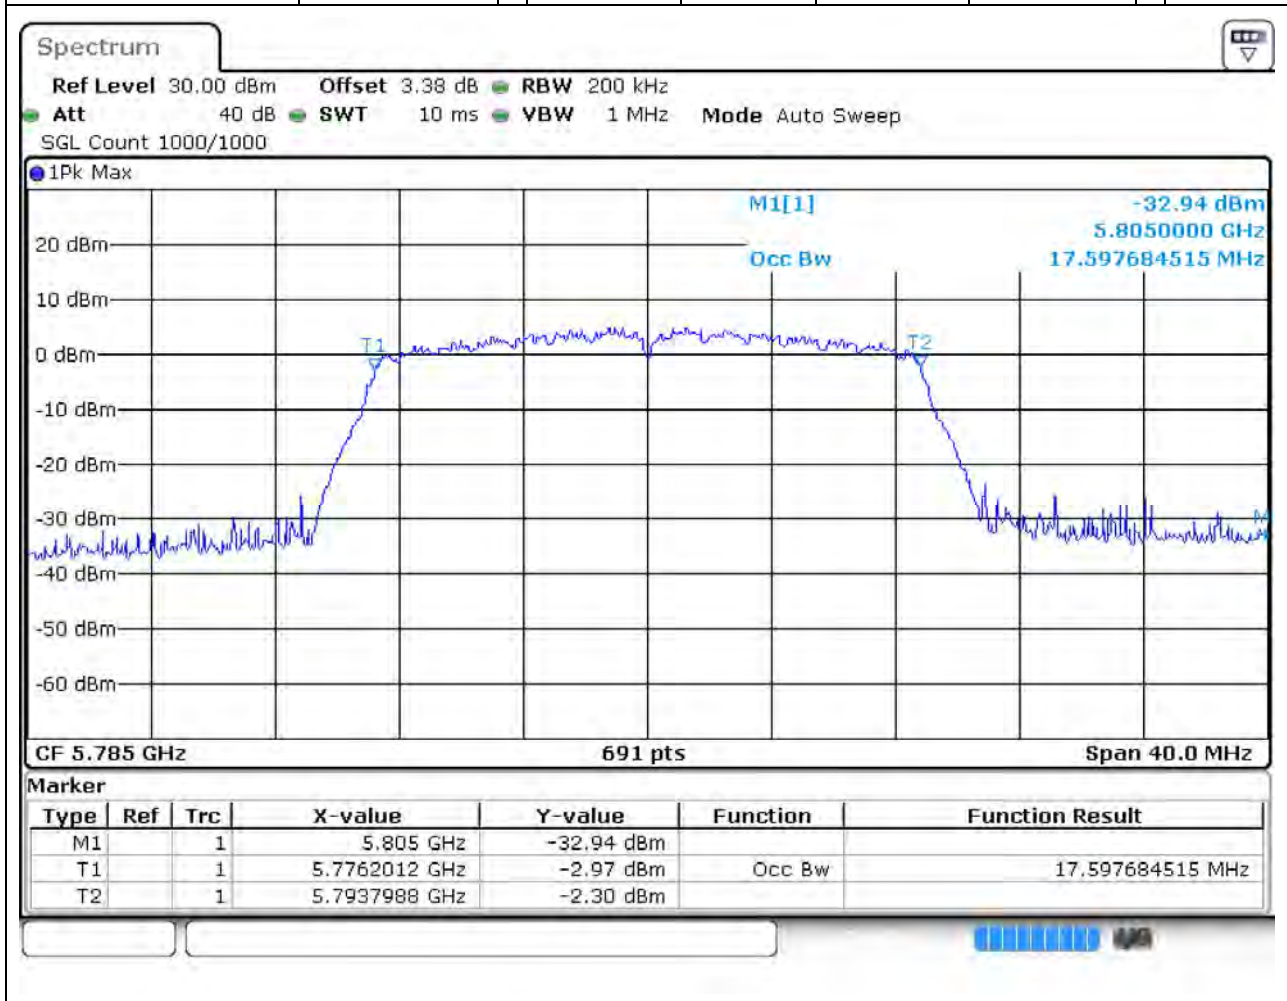

55. 802.11ac_20M_Band4_M

55.1. A.2.2-99% Bandwidth(NTNV)

Center Frequency (MHz)	OBW Power (%)	RBW (MHz)	Detector	Limit (MHz)	OBW (MHz)	Verdict
5785	99	0.2	Peak	0	17.597685	Unknown