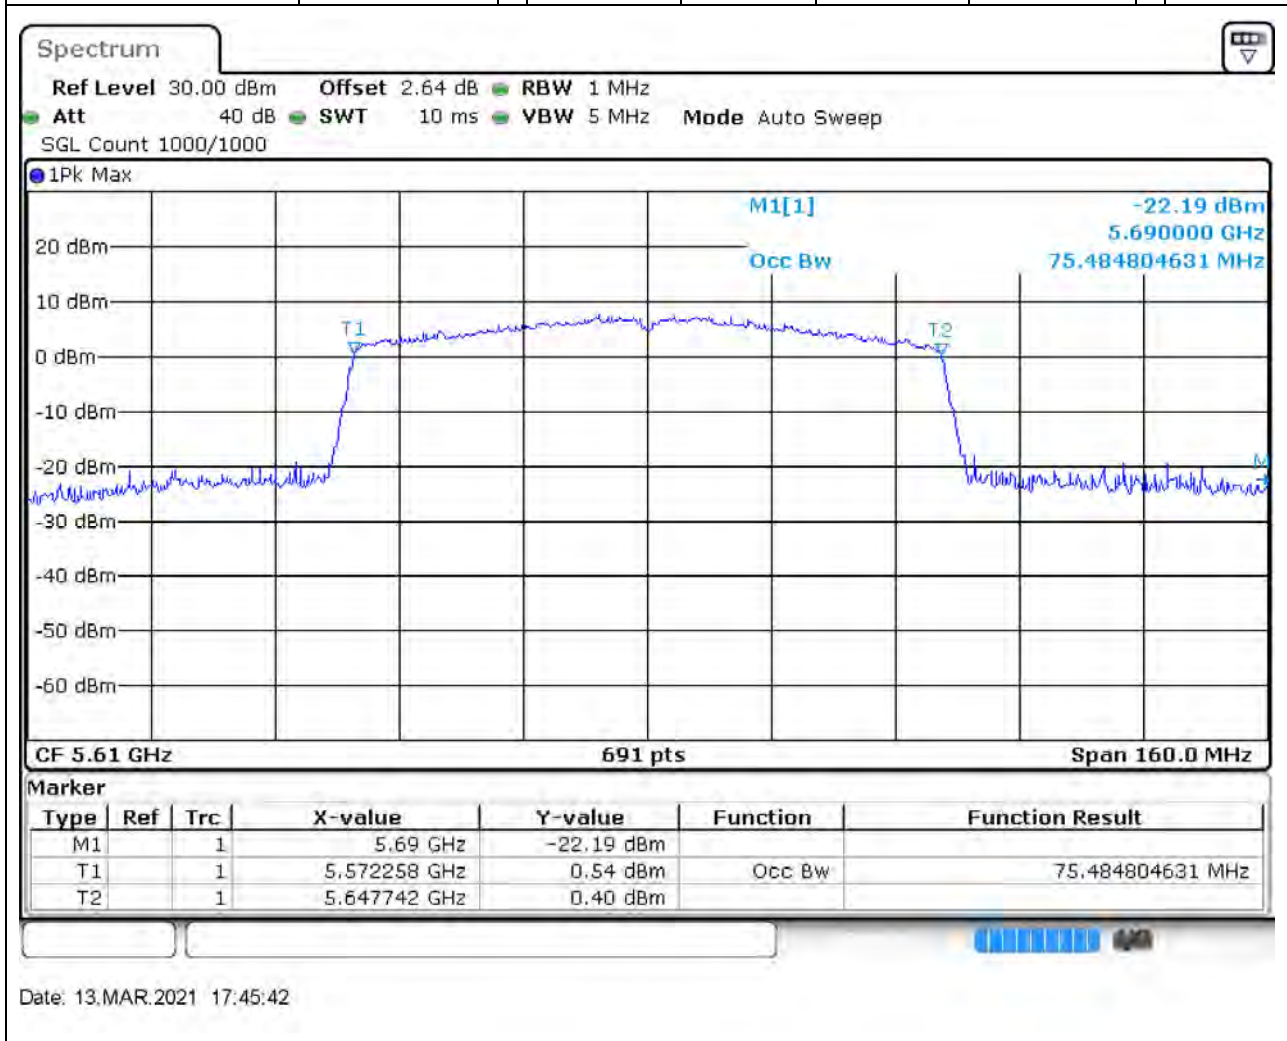

45. 802.11ac_80M_Band3_M

45.2. A.2.2-99% Bandwidth(NTNV)

Center Frequency (MHz)	OBW Power (%)	RBW (MHz)	Detector	Limit (MHz)	OBW (MHz)	Verdict
5610	99	1	Peak	0	75.484805	Unknown