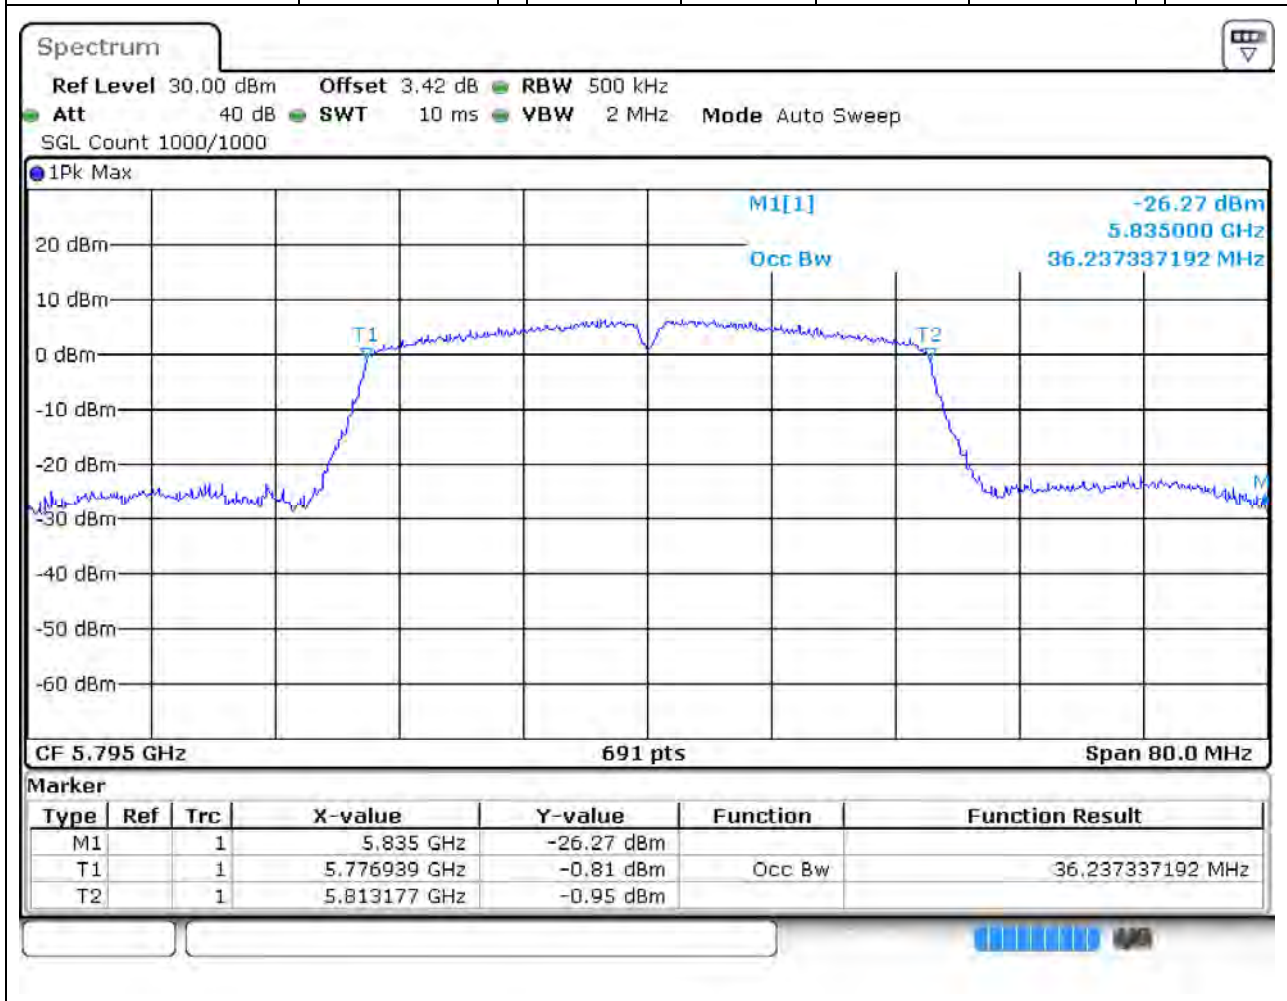

53. 802.11n_40M_Band4_H

53.1. A.2.2-99% Bandwidth(NTNV)

Center Frequency (MHz)	OBW Power (%)	RBW (MHz)	Detector	Limit (MHz)	OBW (MHz)	Verdict
5795	99	0.5	Peak	0	36.237337	Unknown