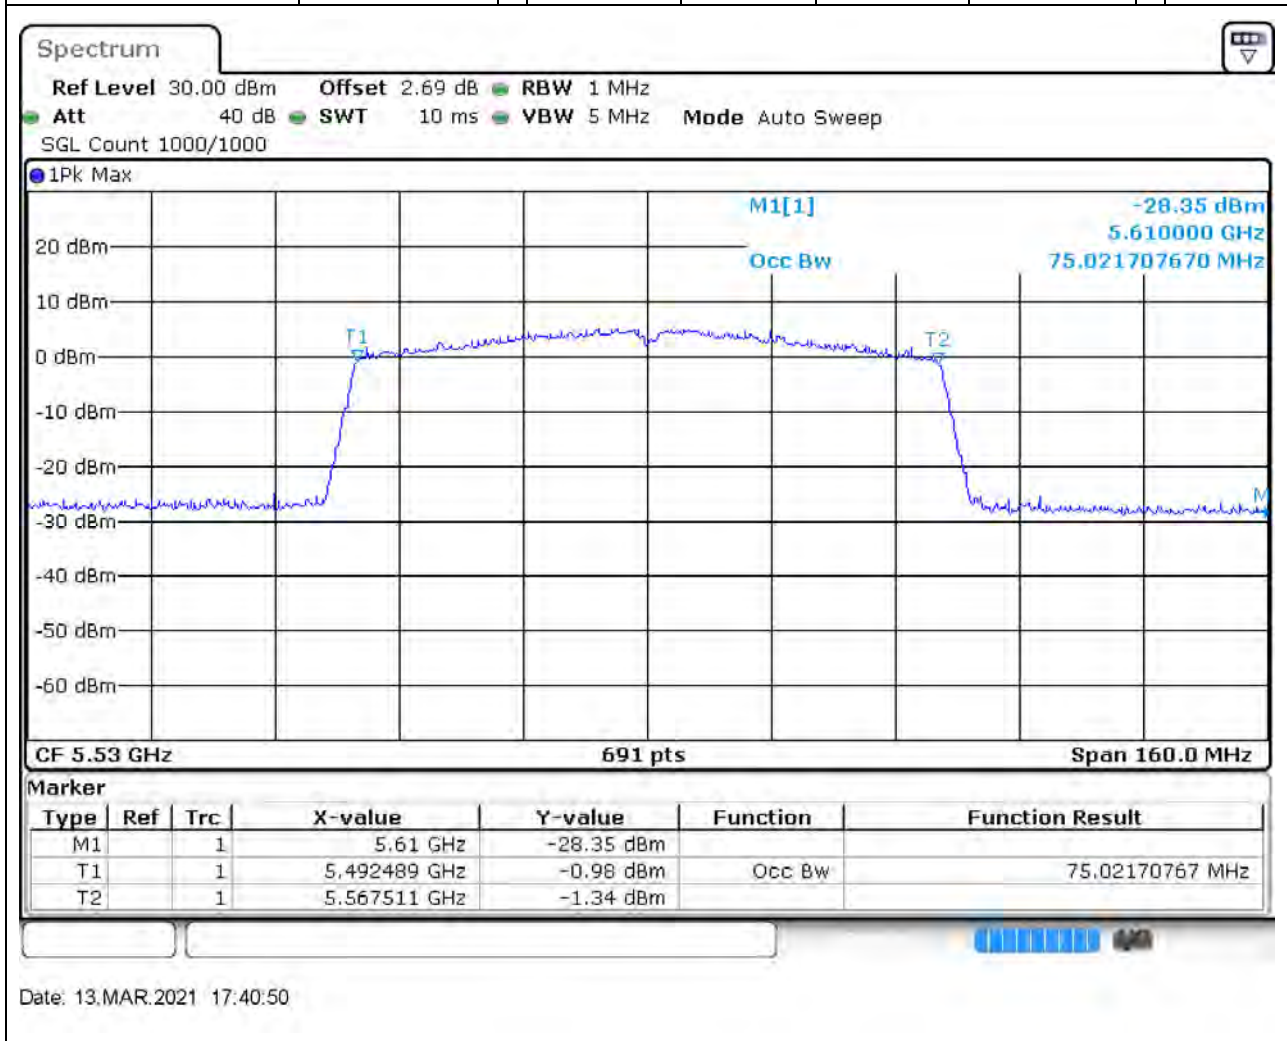

44. 802.11ac_80M_Band3_L

44.2. A.2.2-99% Bandwidth(NTNV)

Center Frequency (MHz)	OBW Power (%)	RBW (MHz)	Detector	Limit (MHz)	OBW (MHz)	Verdict
5530	99	1	Peak	0	75.021708	Unknown