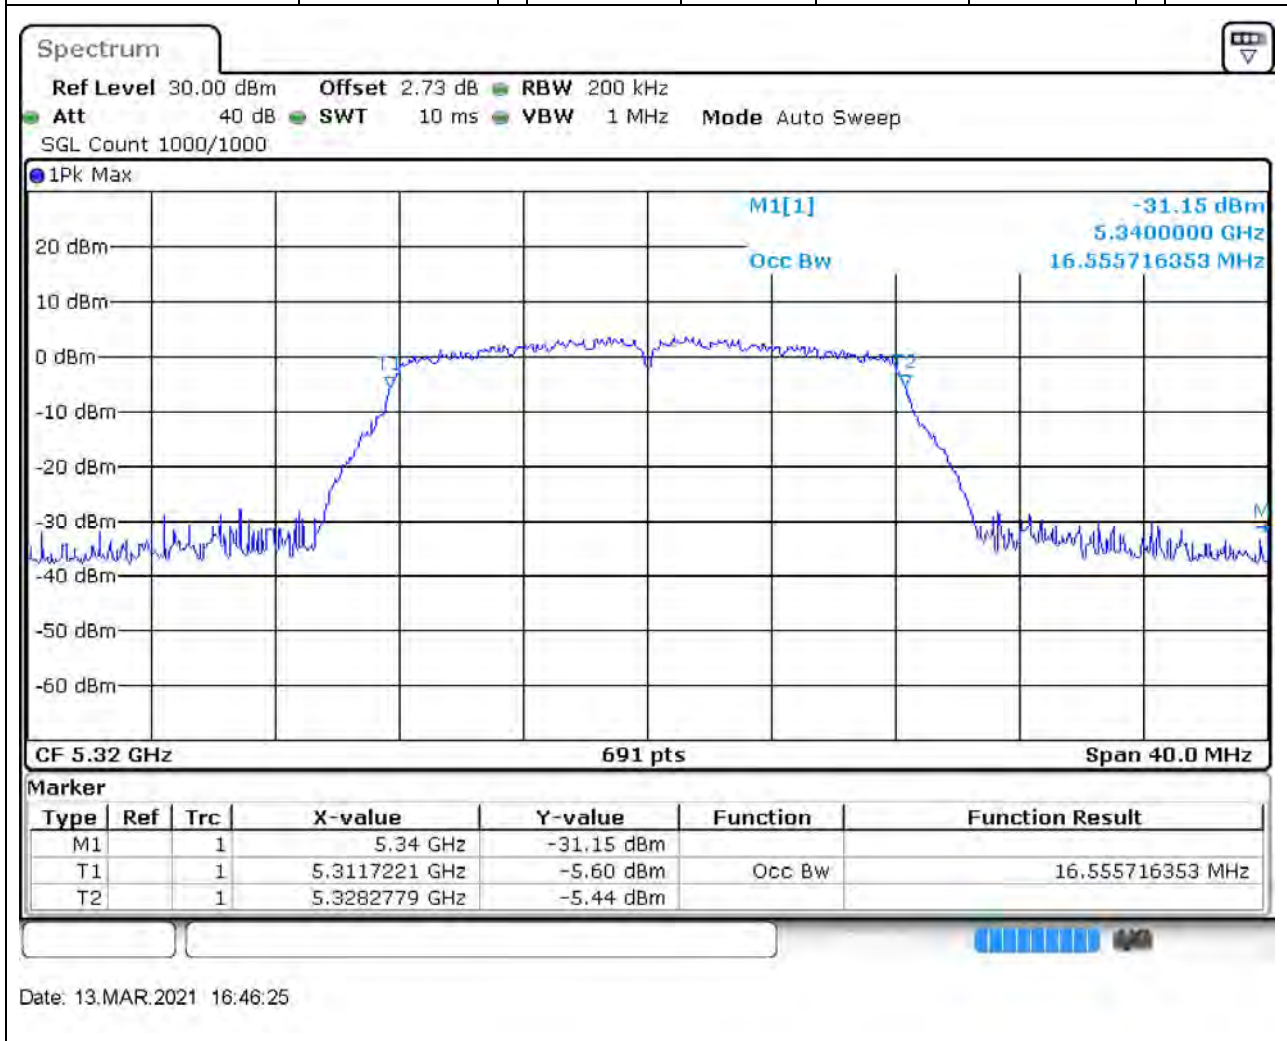

17. 802.11a_20M_Band2_H

17.2. A.2.2-99% Bandwidth(NTNV)

Center Frequency (MHz)	OBW Power (%)	RBW (MHz)	Detector	Limit (MHz)	OBW (MHz)	Verdict
5320	99	0.2	Peak	0	16.555716	Unknown