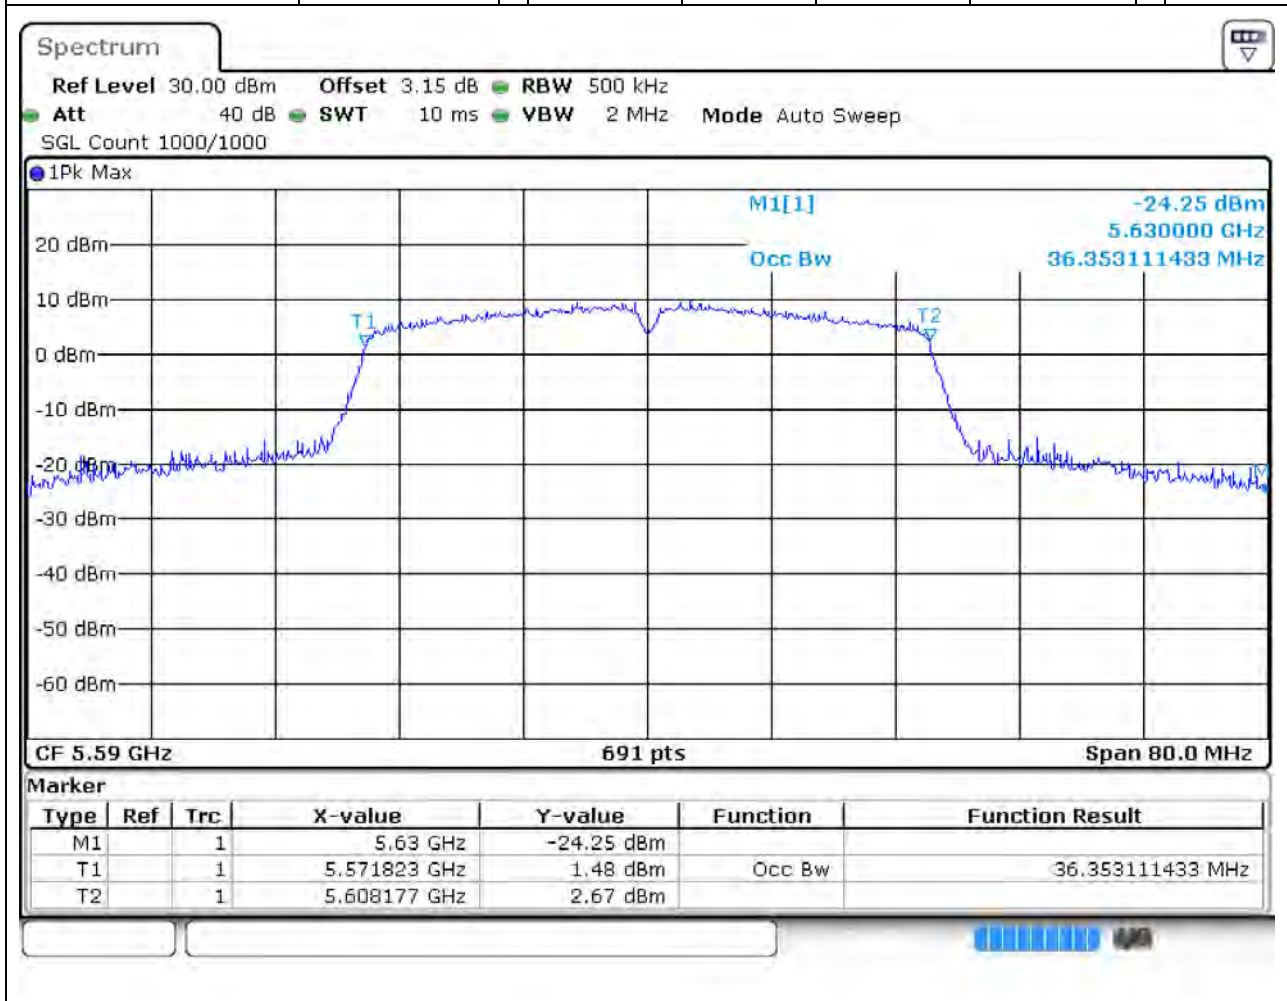

42. 802.11ac_40M_Band3_M

42.1. A.2.2-99% Bandwidth(NTNV)

Center Frequency (MHz)	OBW Power (%)	RBW (MHz)	Detector	Limit (MHz)	OBW (MHz)	Verdict
5590	99	0.5	Peak	0	36.353111	Unknown