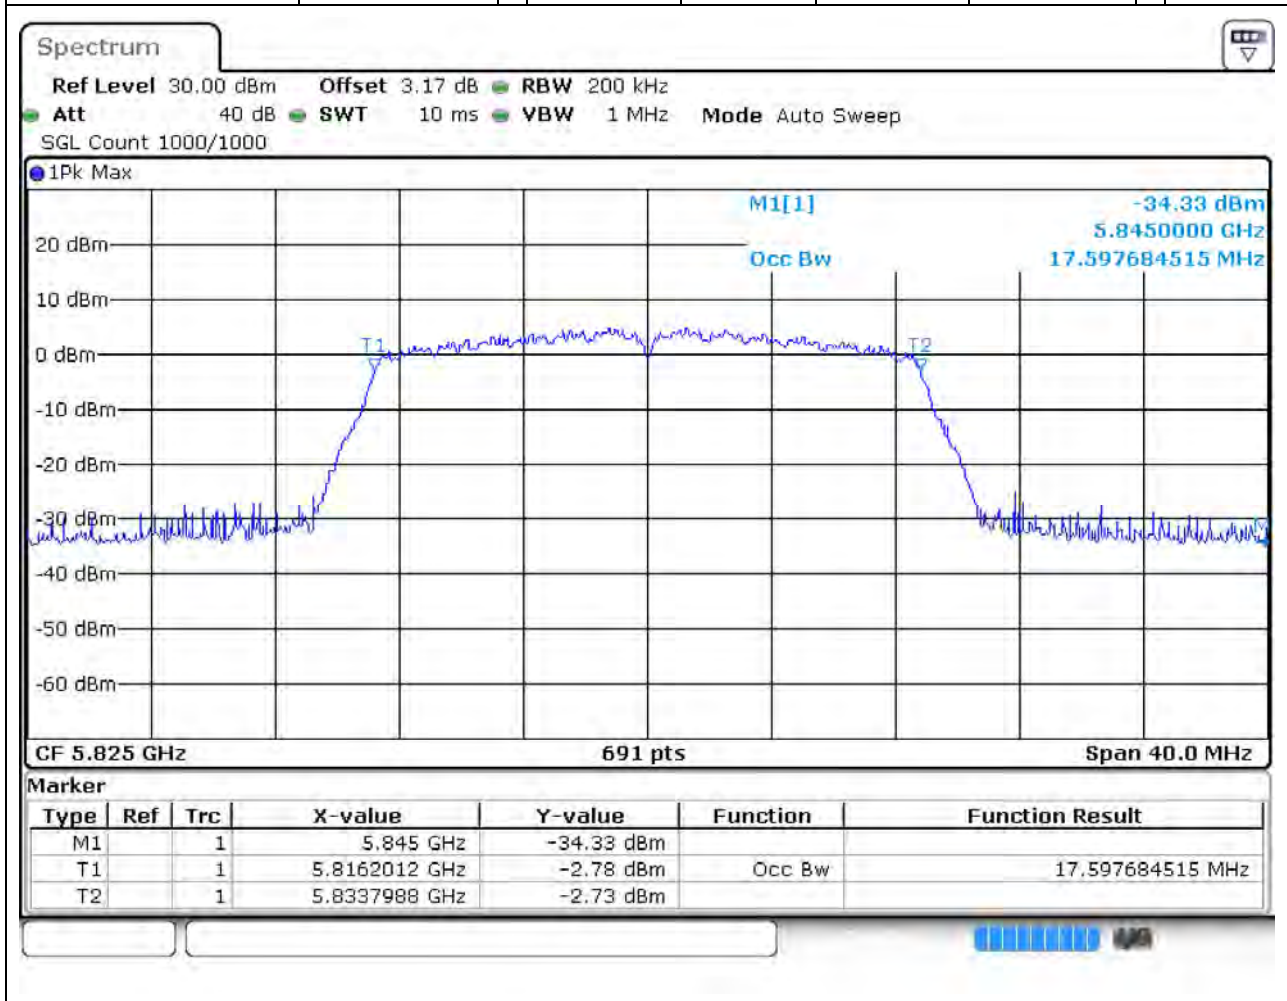

56. 802.11ac_20M_Band4_H

56.1. A.2.2-99% Bandwidth(NTNV)

Center Frequency (MHz)	OBW Power (%)	RBW (MHz)	Detector	Limit (MHz)	OBW (MHz)	Verdict
5825	99	0.2	Peak	0	17.597685	Unknown