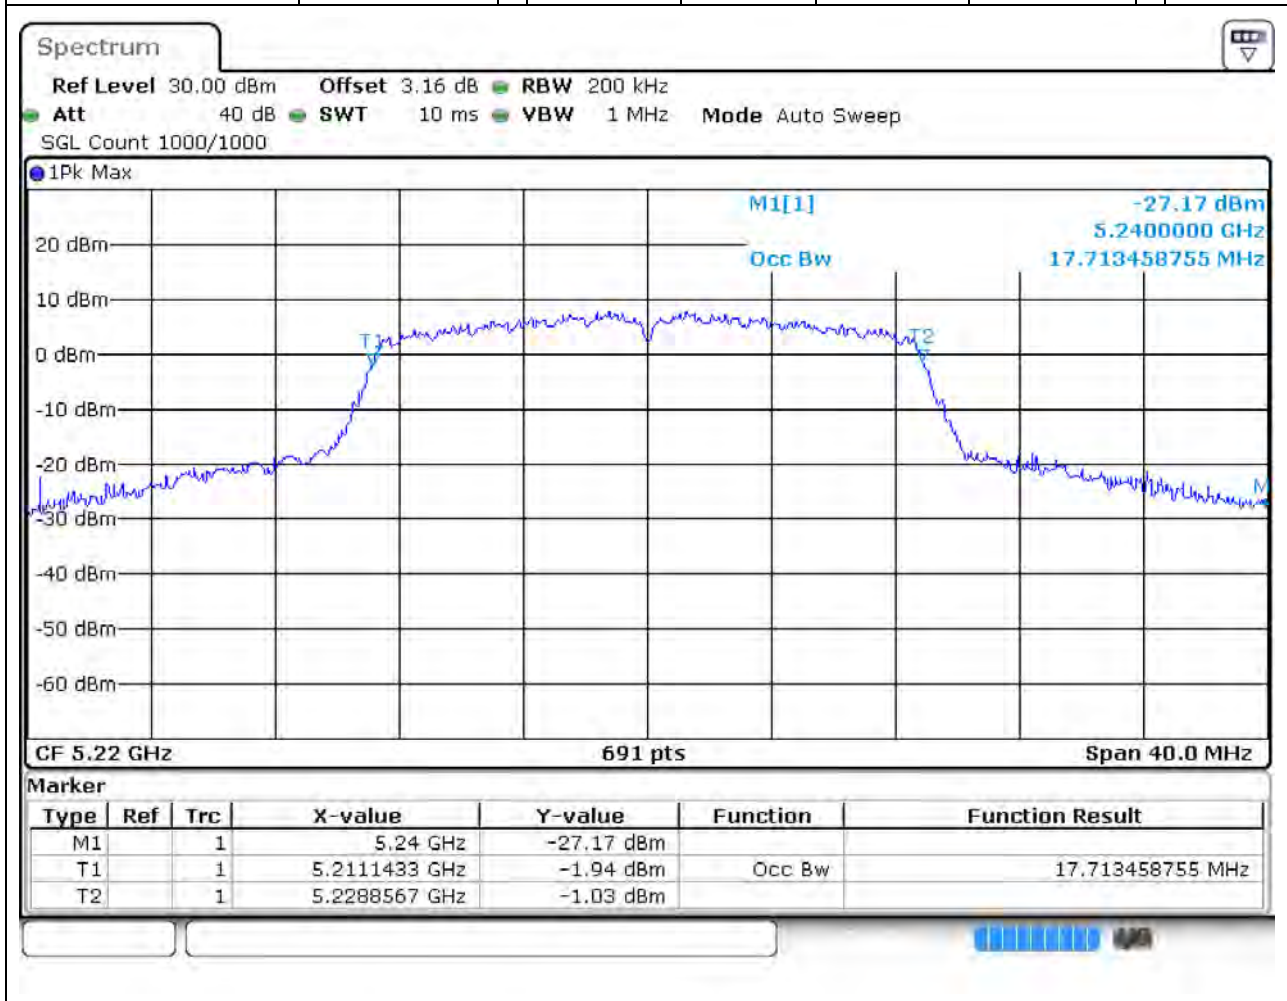

5. 802.11n_20M_Band1_M

5.1. A.2.2-99% Bandwidth(NTNV)

Center Frequency (MHz)	OBW Power (%)	RBW (MHz)	Detector	Limit (MHz)	OBW (MHz)	Verdict
5220	99	0.2	Peak	0	17.713459	Unknown