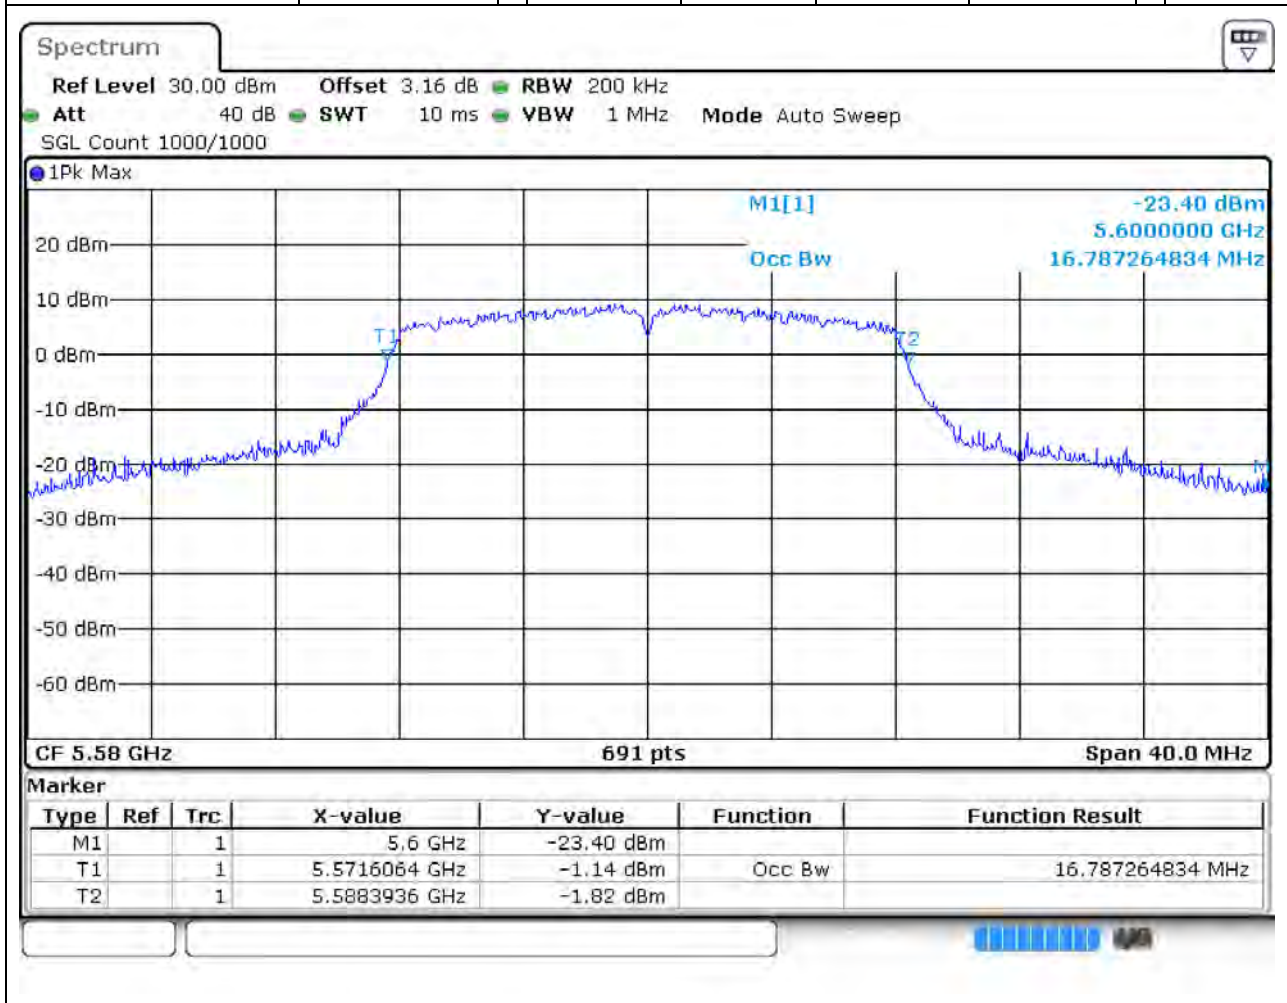

30. 802.11a_20M_Band3_M

30.1. A.2.2-99% Bandwidth(NTNV)

Center Frequency (MHz)	OBW Power (%)	RBW (MHz)	Detector	Limit (MHz)	OBW (MHz)	Verdict
5580	99	0.2	Peak	0	16.787265	Unknown