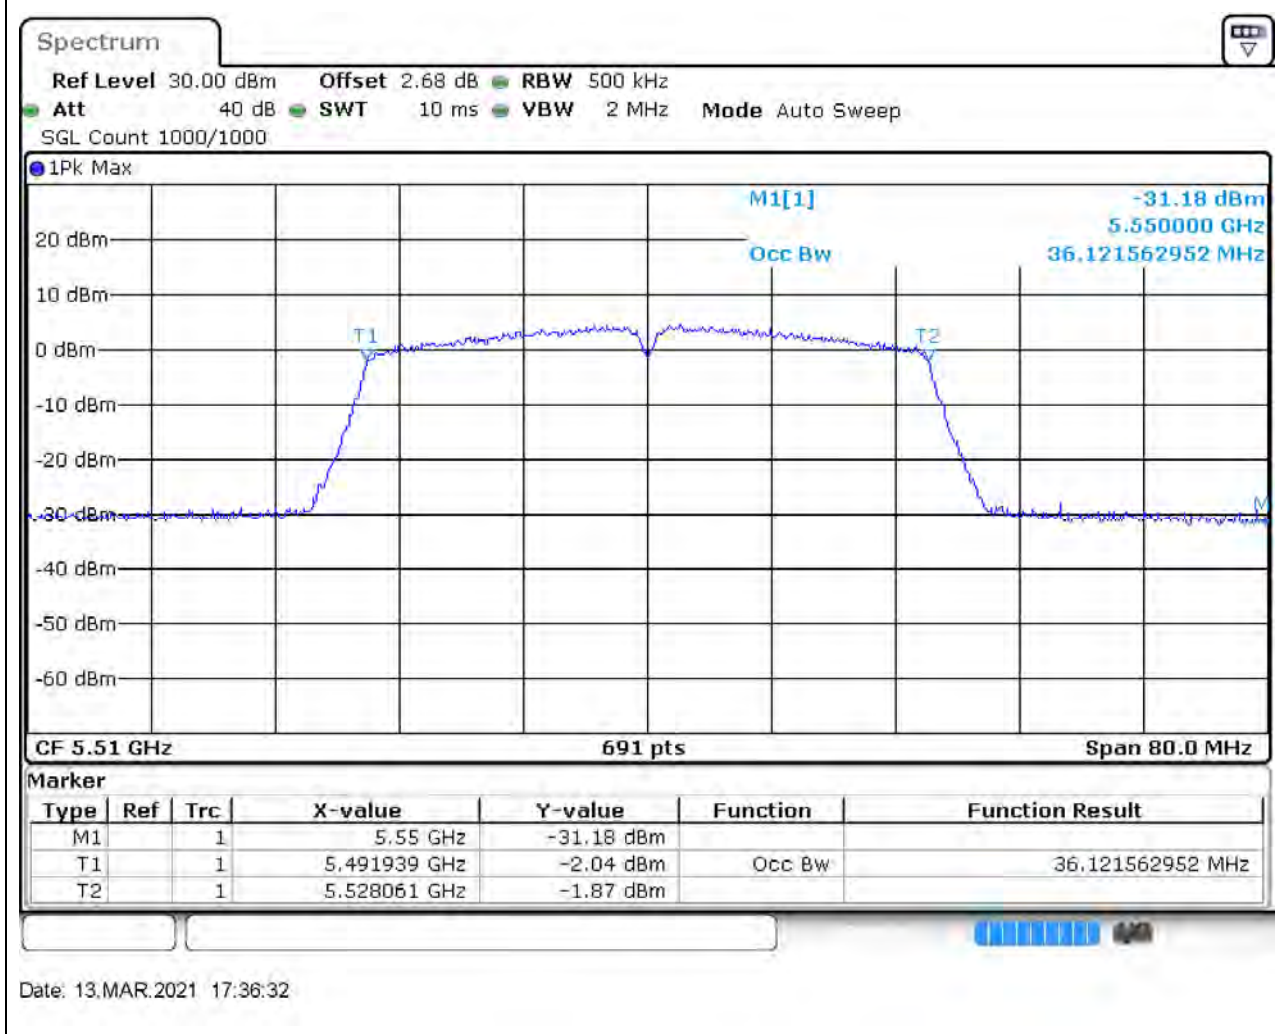

41. 802.11ac_40M_Band3_L

41.2. A.2.2-99% Bandwidth(NTNV)

Center Frequency (MHz)	OBW Power (%)	RBW (MHz)	Detector	Limit (MHz)	OBW (MHz)	Verdict
5510	99	0.5	Peak	0	36.121563	Unknown