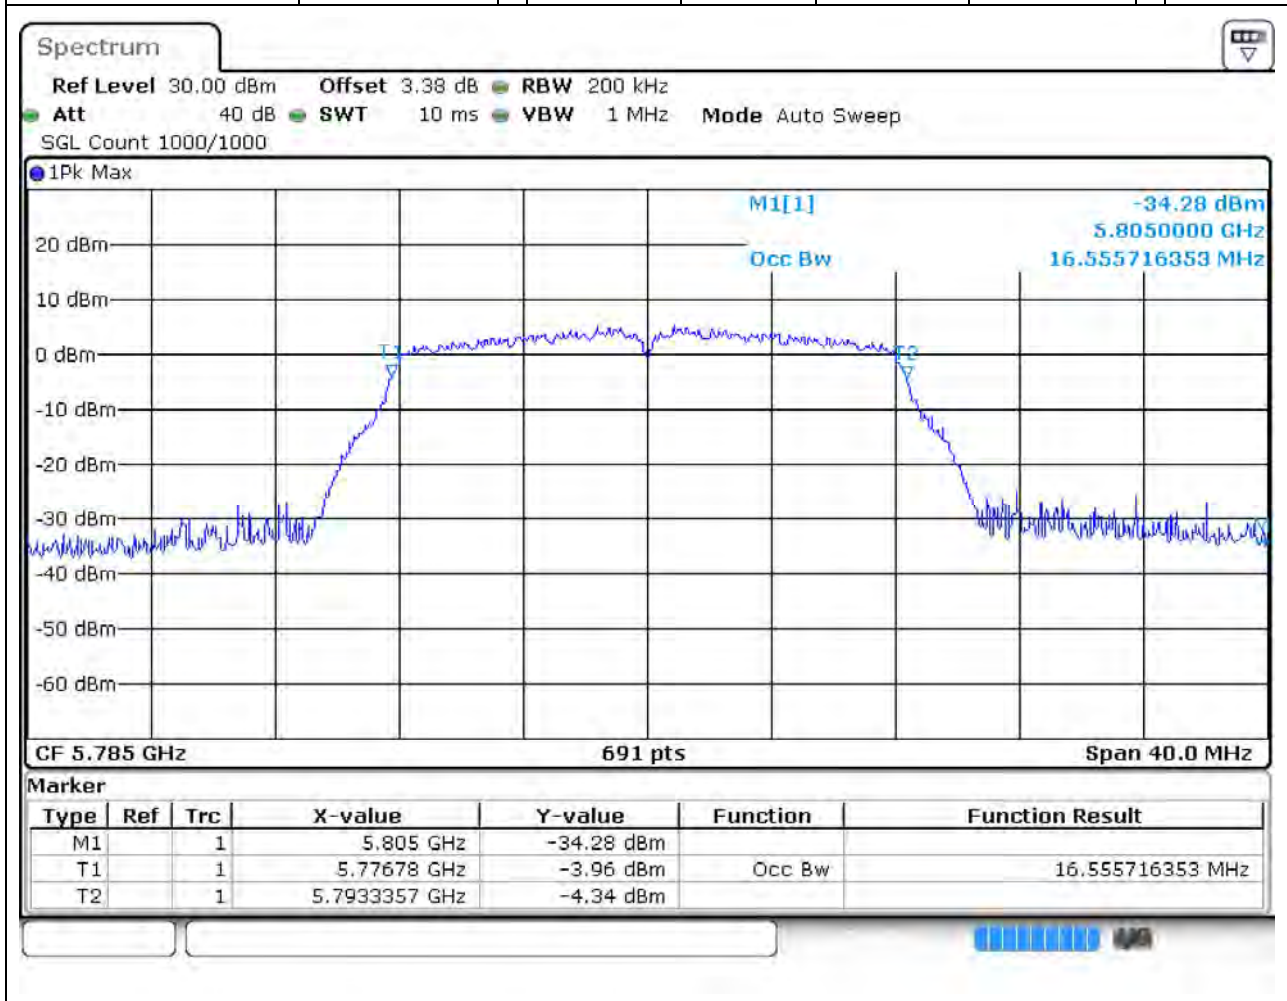

47. 802.11a_20M_Band4_M

47.1. A.2.2-99% Bandwidth(NTNV)

Center Frequency (MHz)	OBW Power (%)	RBW (MHz)	Detector	Limit (MHz)	OBW (MHz)	Verdict
5785	99	0.2	Peak	0	16.555716	Unknown