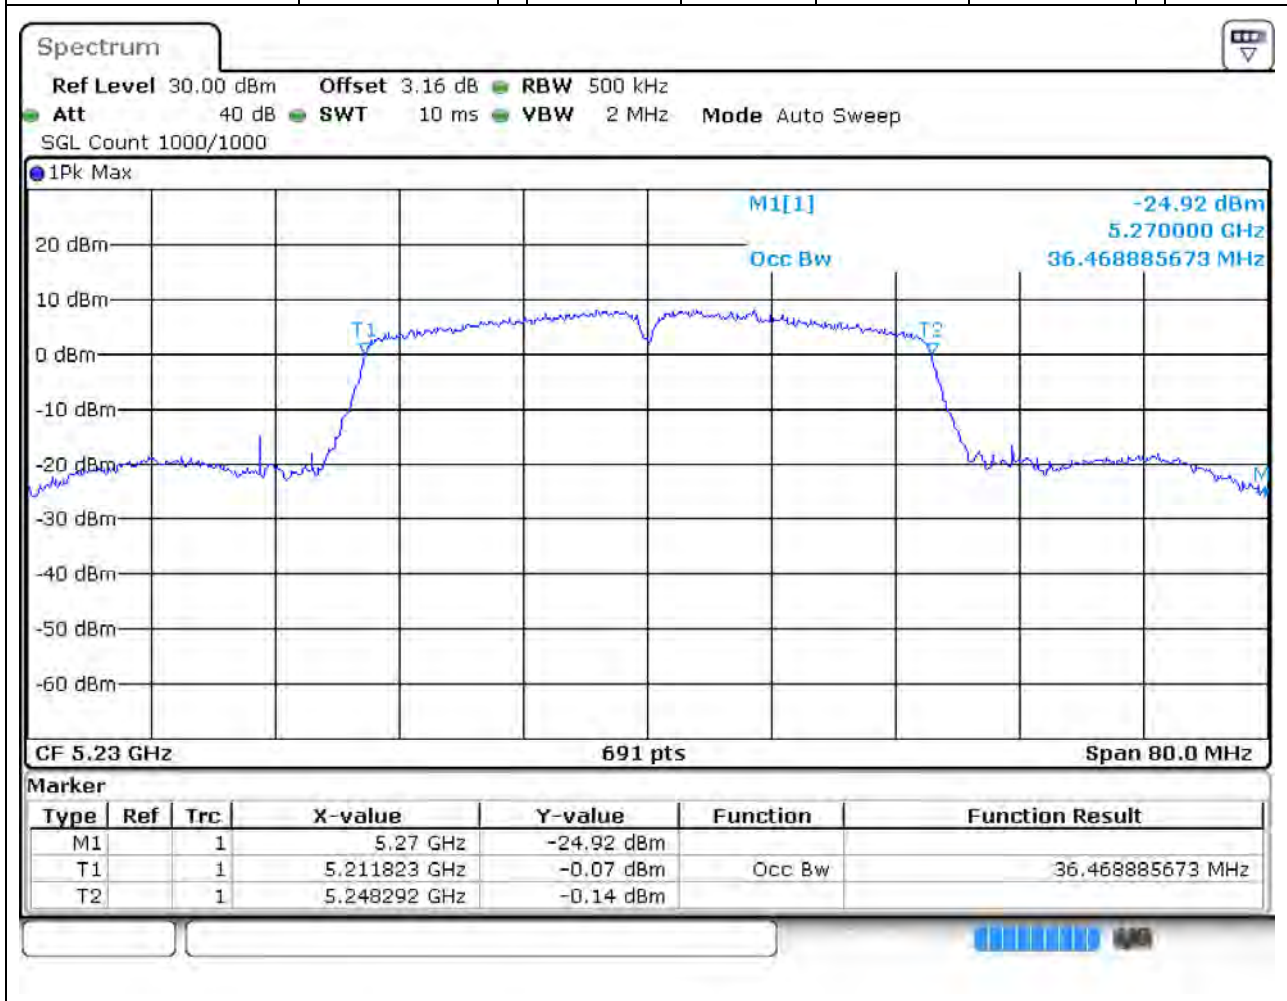

8. 802.11n_40M_Band1_H

8.1. A.2.2-99% Bandwidth(NTNV)

Center Frequency (MHz)	OBW Power (%)	RBW (MHz)	Detector	Limit (MHz)	OBW (MHz)	Verdict
5230	99	0.5	Peak	0	36.468886	Unknown