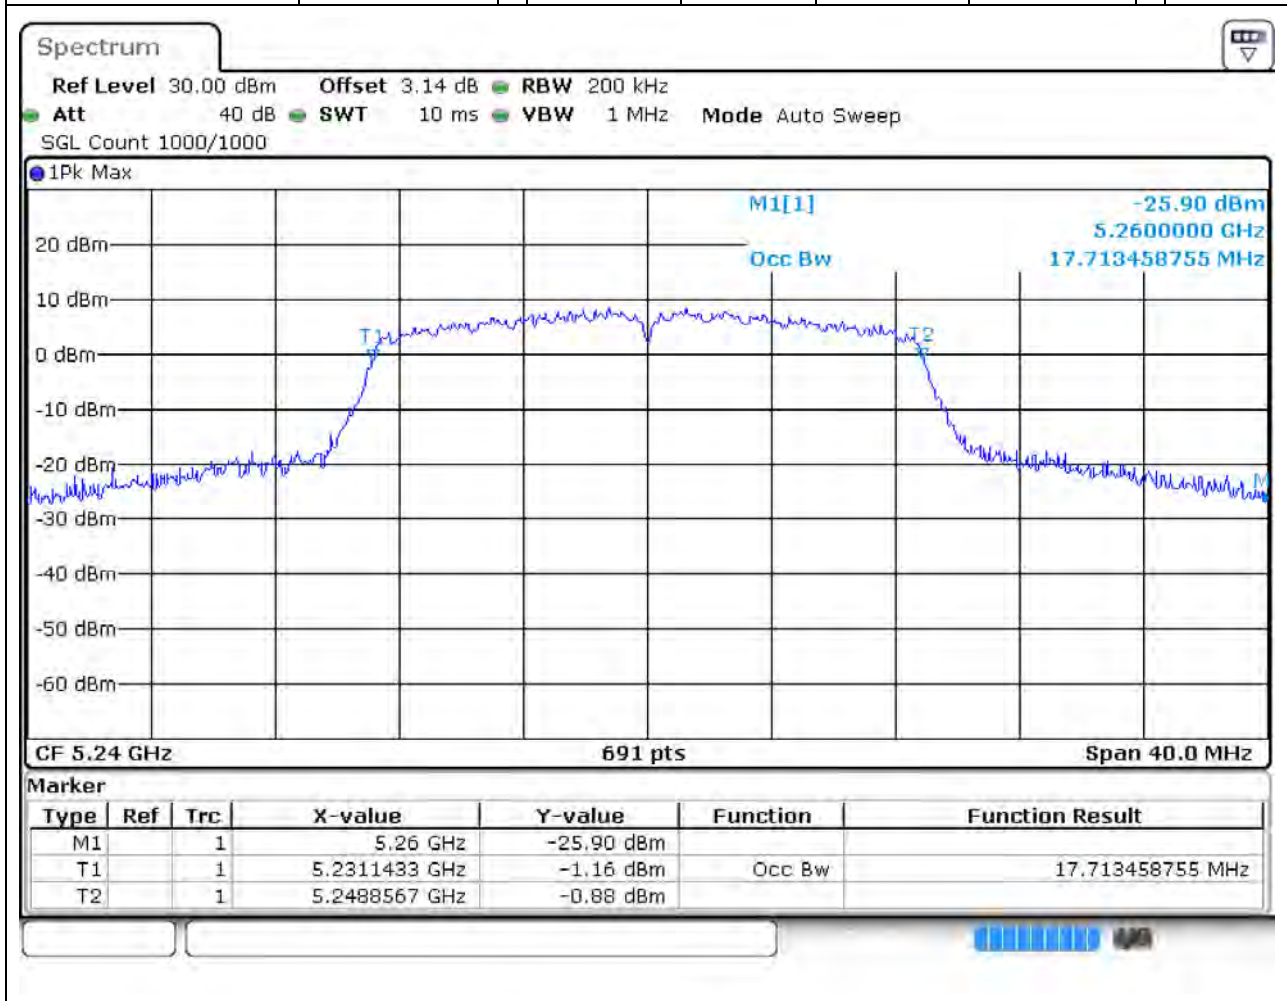

11. 802.11ac_20M_Band1_H

11.1. A.2.2-99% Bandwidth(NTNV)

Center Frequency (MHz)	OBW Power (%)	RBW (MHz)	Detector	Limit (MHz)	OBW (MHz)	Verdict
5240	99	0.2	Peak	0	17.713459	Unknown