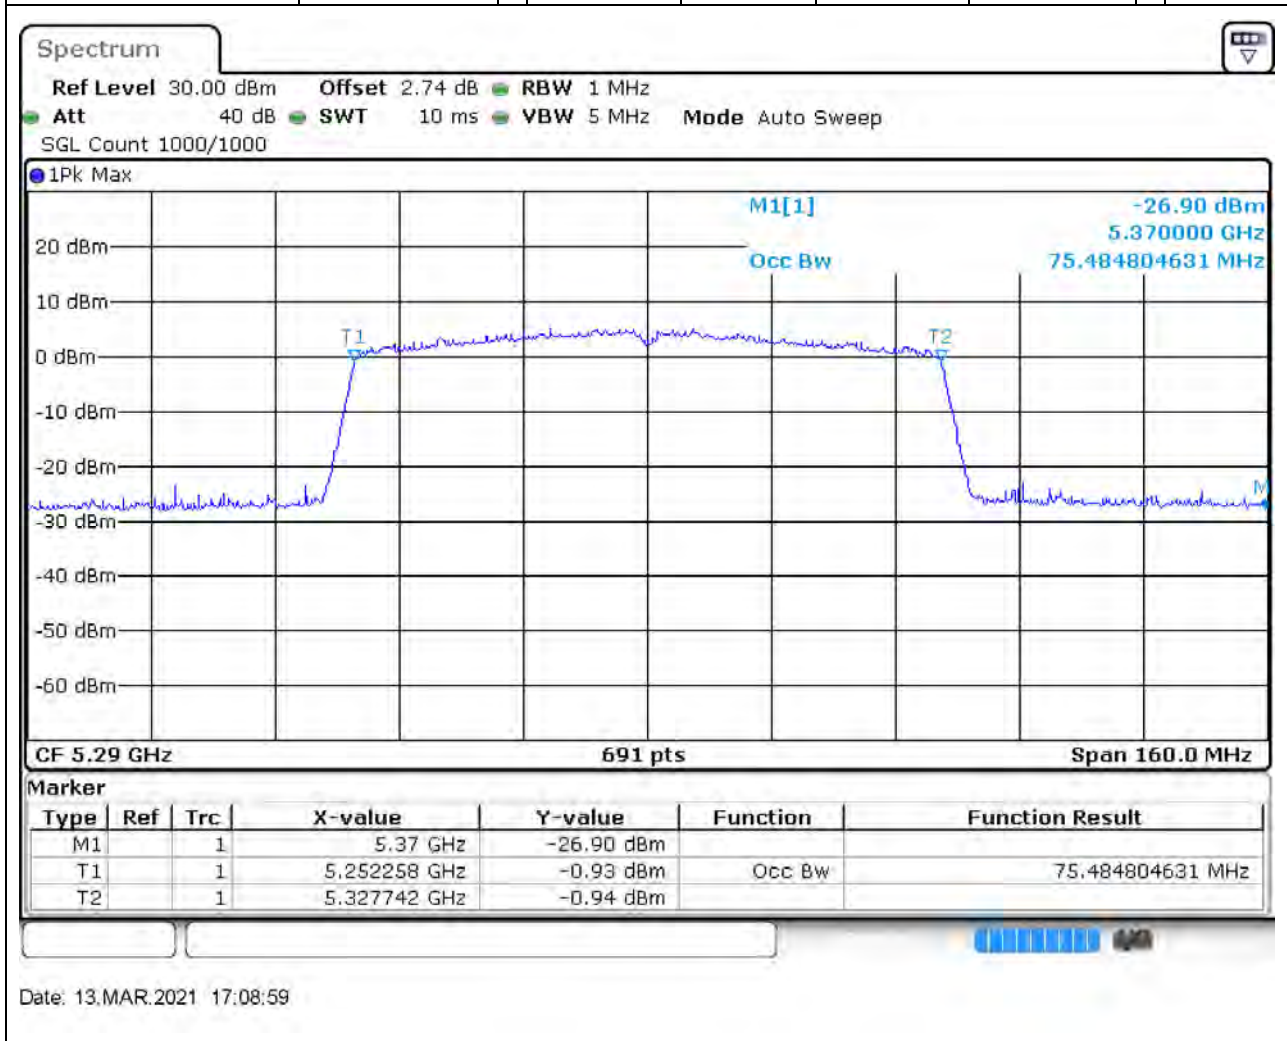

28. 802.11ac_80M_Band2_M

28.2. A.2.2-99% Bandwidth(NTNV)

Center Frequency (MHz)	OBW Power (%)	RBW (MHz)	Detector	Limit (MHz)	OBW (MHz)	Verdict
5290	99	1	Peak	0	75.484805	Unknown