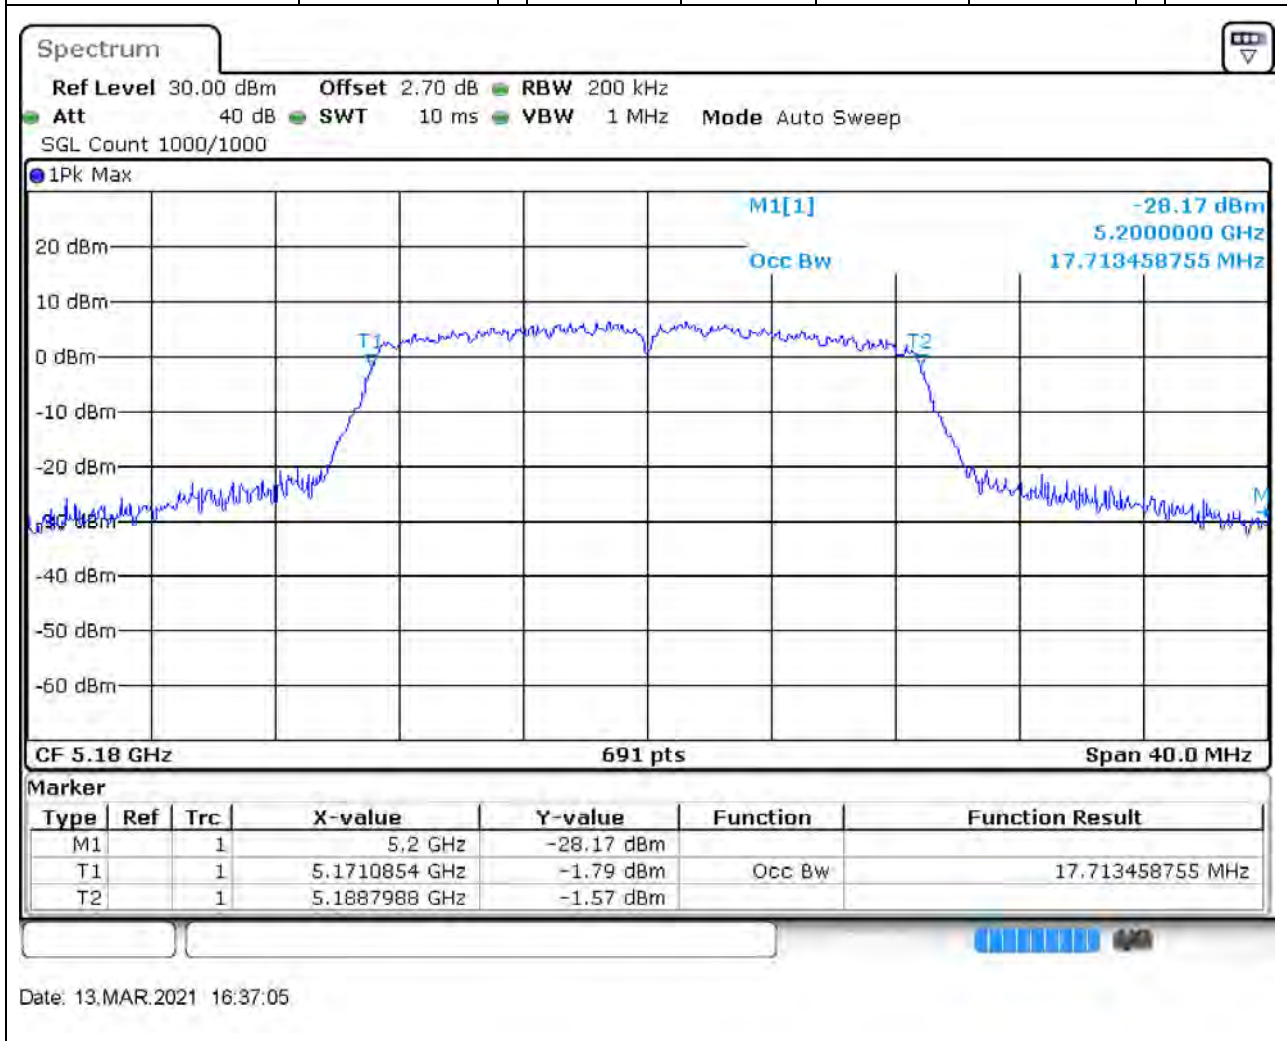

9. 802.11ac_20M_Band1_L

9.2. A.2.2-99% Bandwidth(NTNV)

Center Frequency (MHz)	OBW Power (%)	RBW (MHz)	Detector	Limit (MHz)	OBW (MHz)	Verdict
5180	99	0.2	Peak	0	17.713459	Unknown