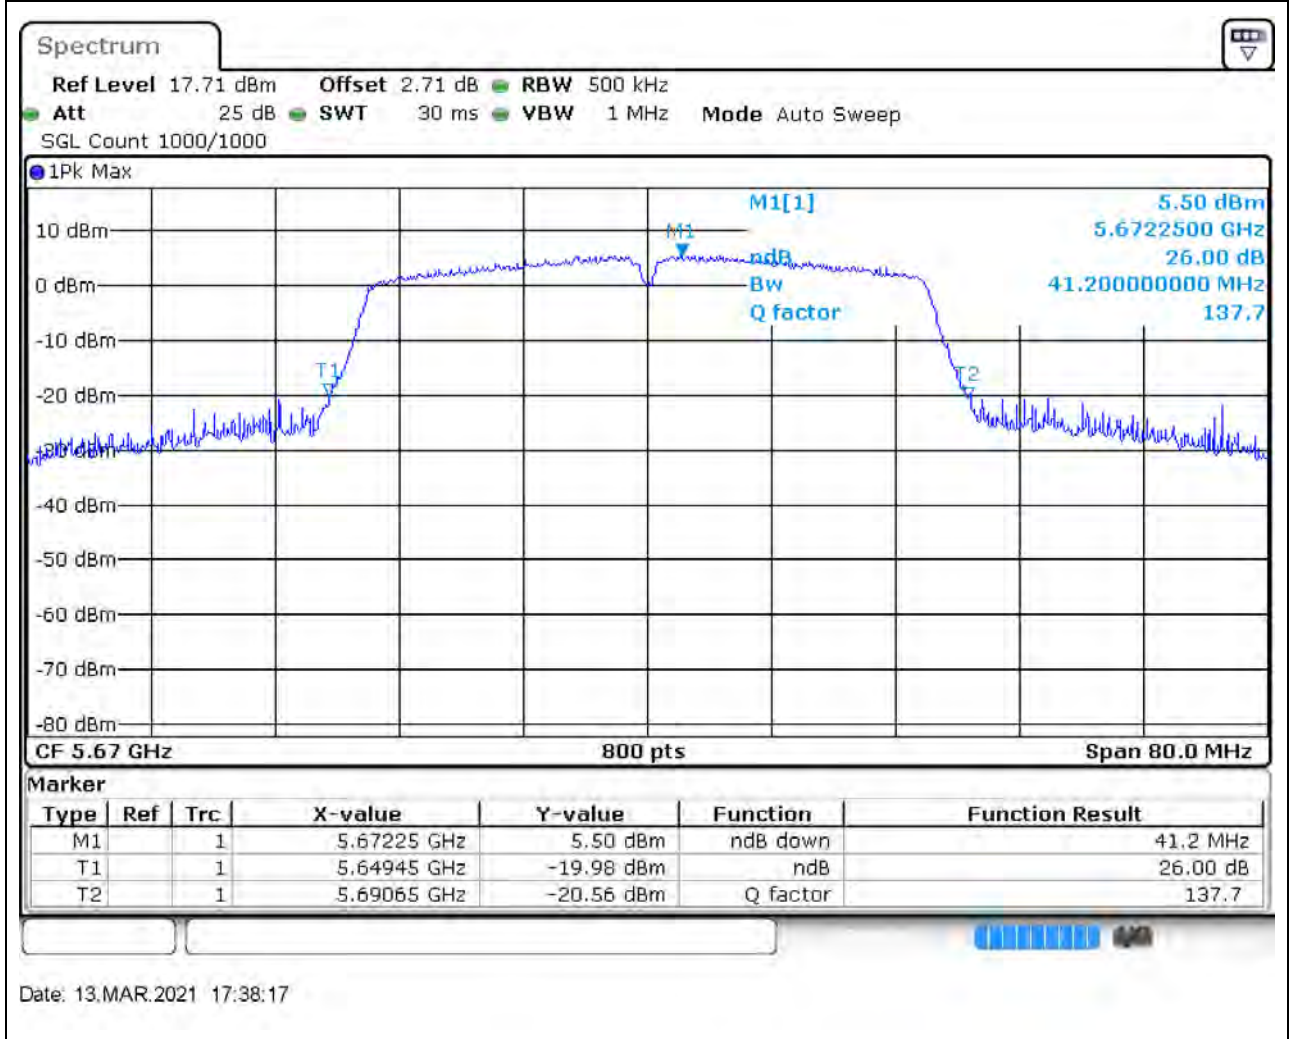

43. 802.11ac_40M_Band3_H

43.2. A.2-26dB Bandwidth(NTNV)

Center Frequency (MHz)	XdB Down	RBW (MHz)	Detector	Limit (MHz)	XdB BandWidth (MHz)	Verdict
5670	26	0.5	Peak	0	41.2	Unknow