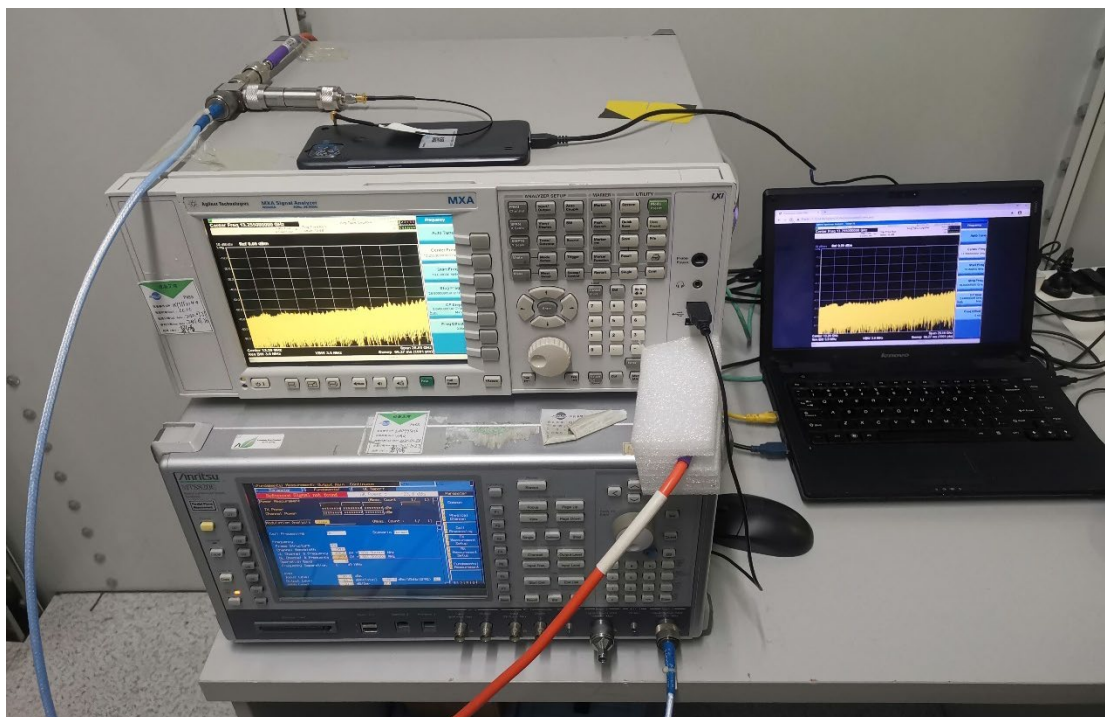

FCC ID:2AUYFRMX3201

Test Setup Photos

1. RF measurement setup

(GSM&WCDMA<E)

2. Radiated Spurious Emission(9KHz-30MHz)

3. Radiated Spurious Emission(30MHz-1GHz)

4. Radiated Spurious Emission(above 1GHz)