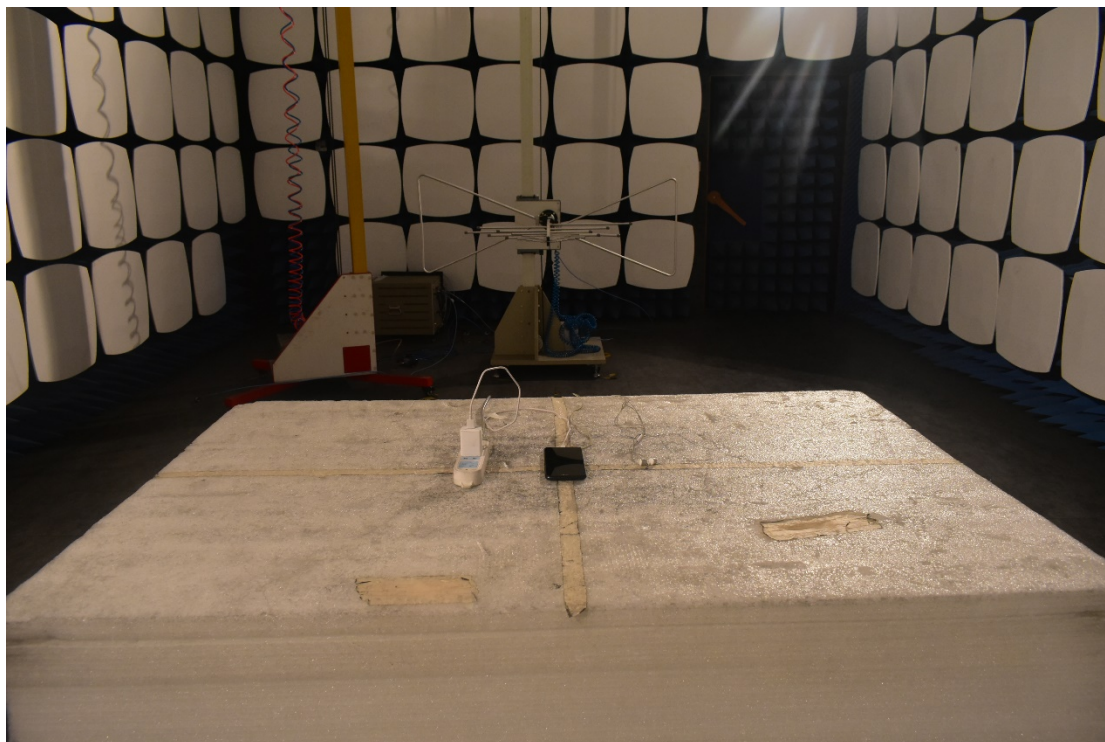

FCC ID:2AUYFRMX3201

Test Setup Photos

1. RF measurement setup

(GSM&WCDMA<E)

2. Radiated Spurious Emission(9KHz-30MHz)

3. Radiated Spurious Emission(30MHz-1GHz)

4. Radiated Spurious Emission(above 1GHz)