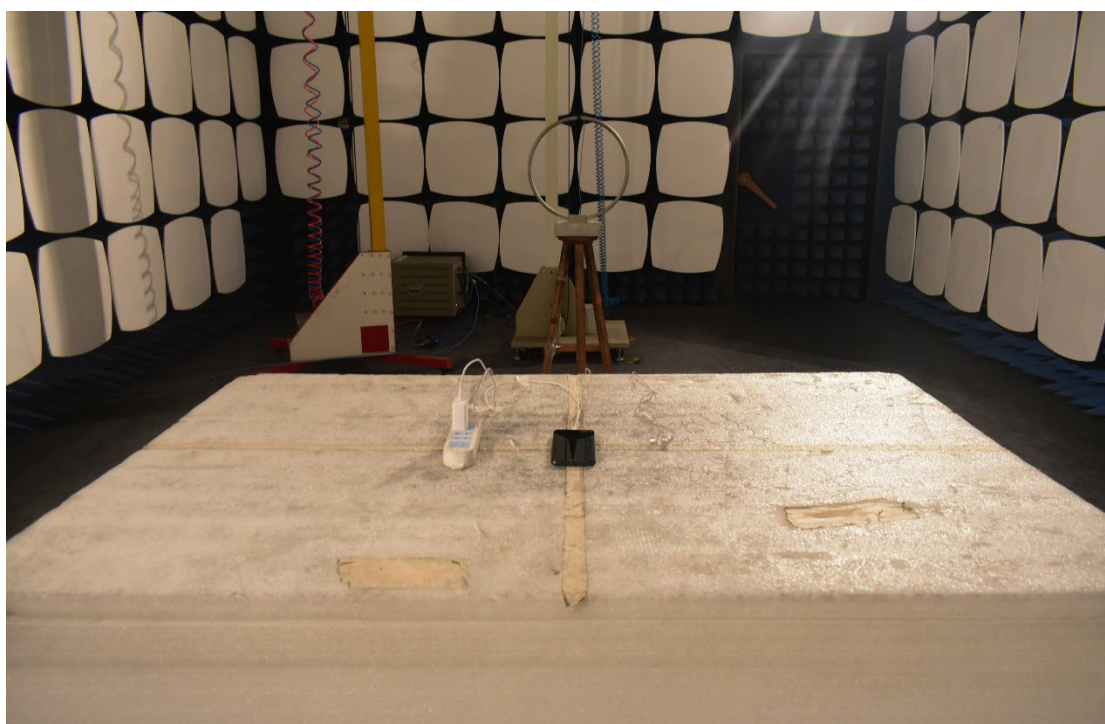

FCC ID:2AUYFRMX3201

Test Setup Photos

1. RF measurement setup

(GSM&WCDMA<E)

2. Radiated Spurious Emission(9KHz-30MHz)

3. Radiated Spurious Emission(30MHz-1GHz)

4. Radiated Spurious Emission(above 1GHz)