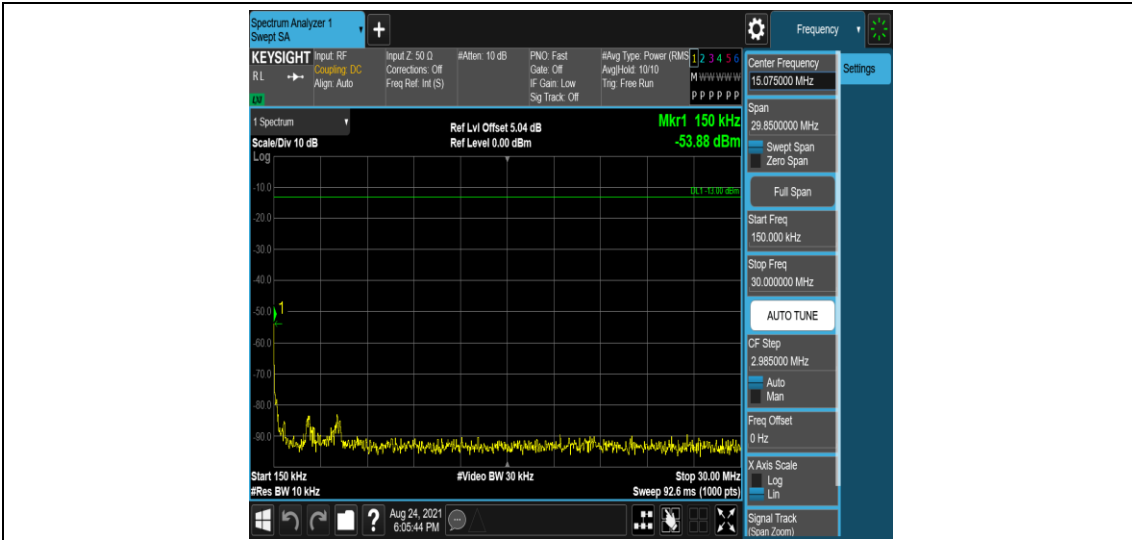

Band66-15MHz-16QAM-132322-1RB#0-Range3:30~1000MHz

Band66-15MHz-16QAM-132322-1RB#0-Range4:1000~10000MHz

Band66-15MHz-16QAM-132597-1RB#0-Range1:0.009~0.15MHz

Band66-15MHz-16QAM-132597-1RB#0-Range2:0.15~30MHz