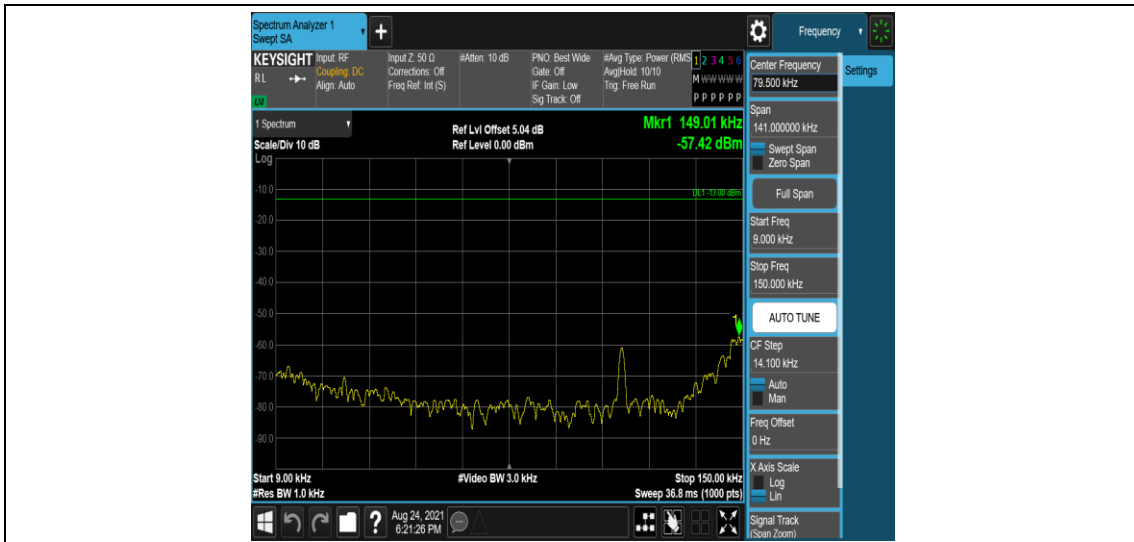

Band66-20MHz-QPSK-132072-1RB#0-Range1:0.009~0.15MHz