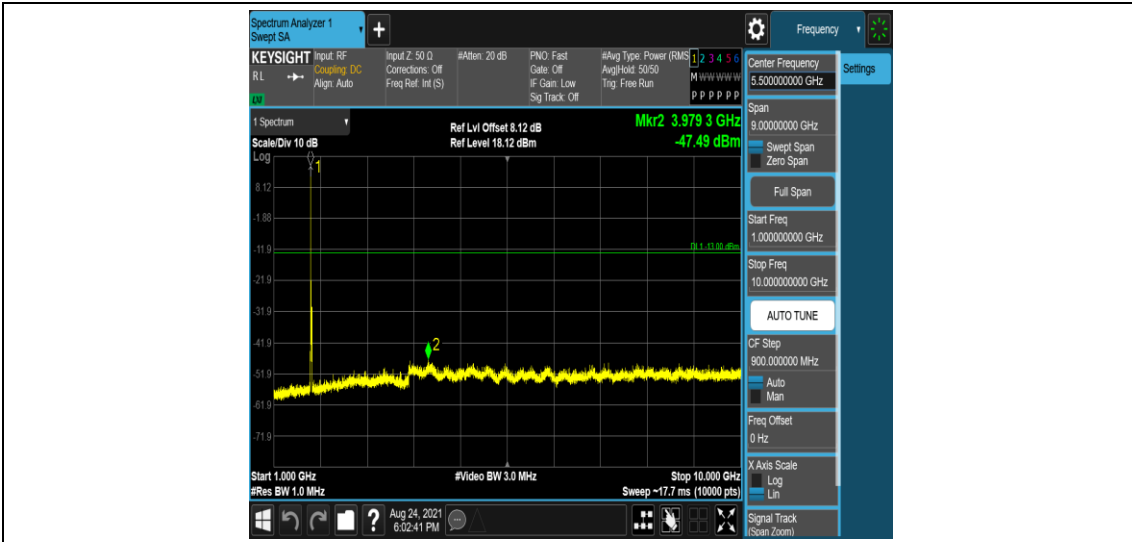

Band66-15MHz-16QAM-132047-1RB#0-Range4:1000~10000MHz