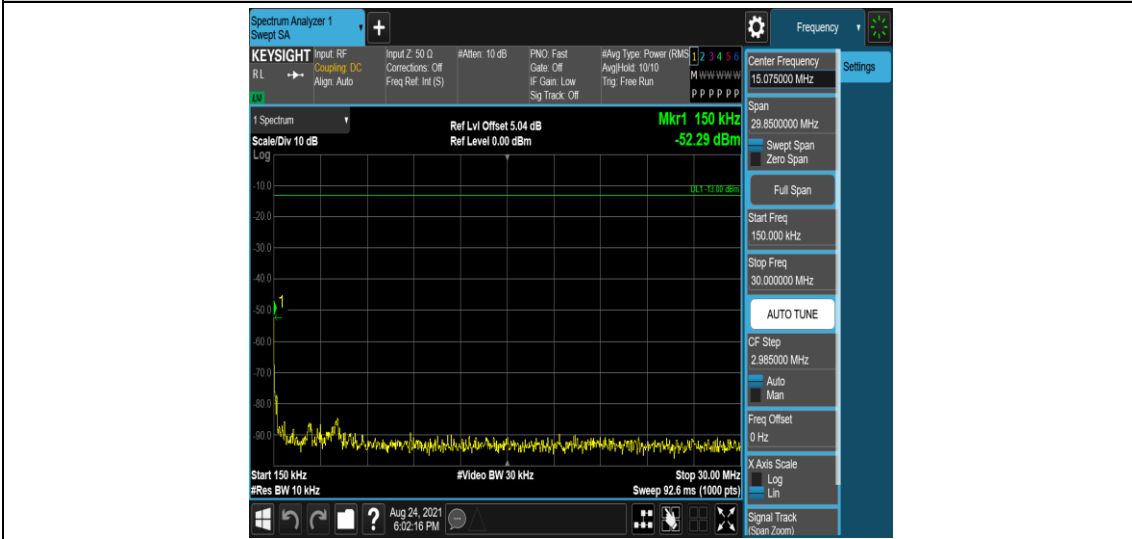

Band66-15MHz-QPSK-132597-1RB#0-Range3:30~1000MHz

Band66-15MHz-QPSK-132597-1RB#0-Range4:1000~10000MHz

Band66-15MHz-16QAM-132047-1RB#0-Range1:0.009~0.15MHz

Band66-15MHz-16QAM-132047-1RB#0-Range2:0.15~30MHz