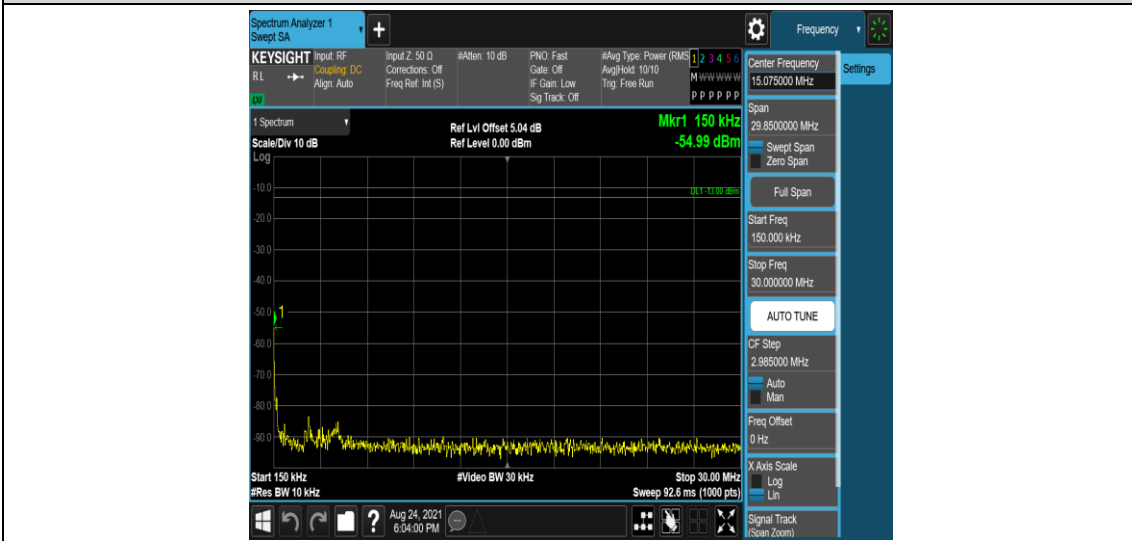

Band66-15MHz-16QAM-132047-1RB#0-Range3:30~1000MHz

Band66-15MHz-16QAM-132047-1RB#0-Range4:1000~10000MHz

Band66-15MHz-16QAM-132322-1RB#0-Range1:0.009~0.15MHz

Band66-15MHz-16QAM-132322-1RB#0-Range2:0.15~30MHz