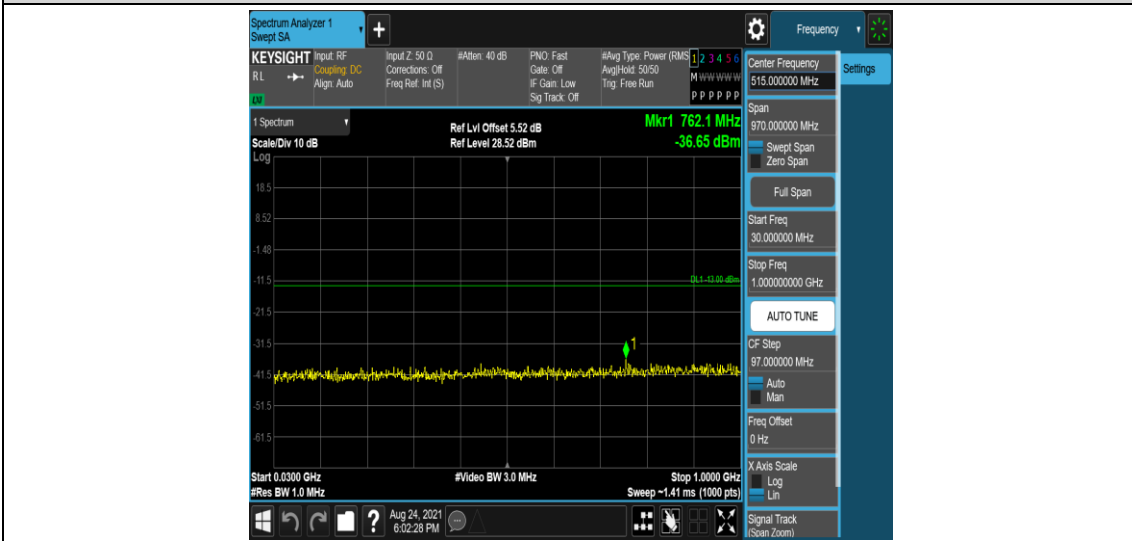

Band66-15MHz-16QAM-132047-1RB#0-Range3:30~1000MHz