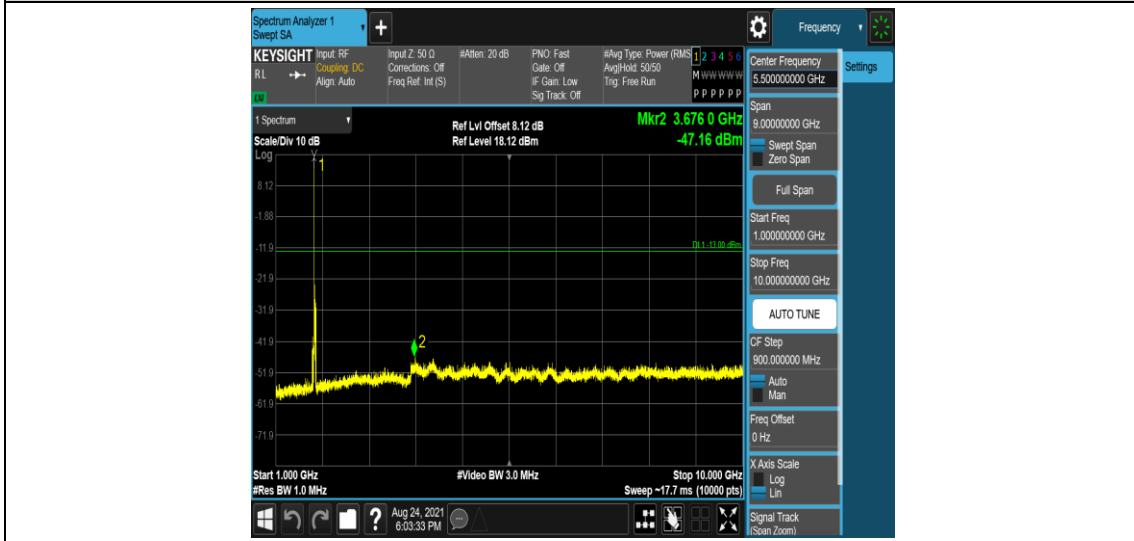

Band66-15MHz-QPSK-132322-1RB#0-Range4: 1000~10000MHz