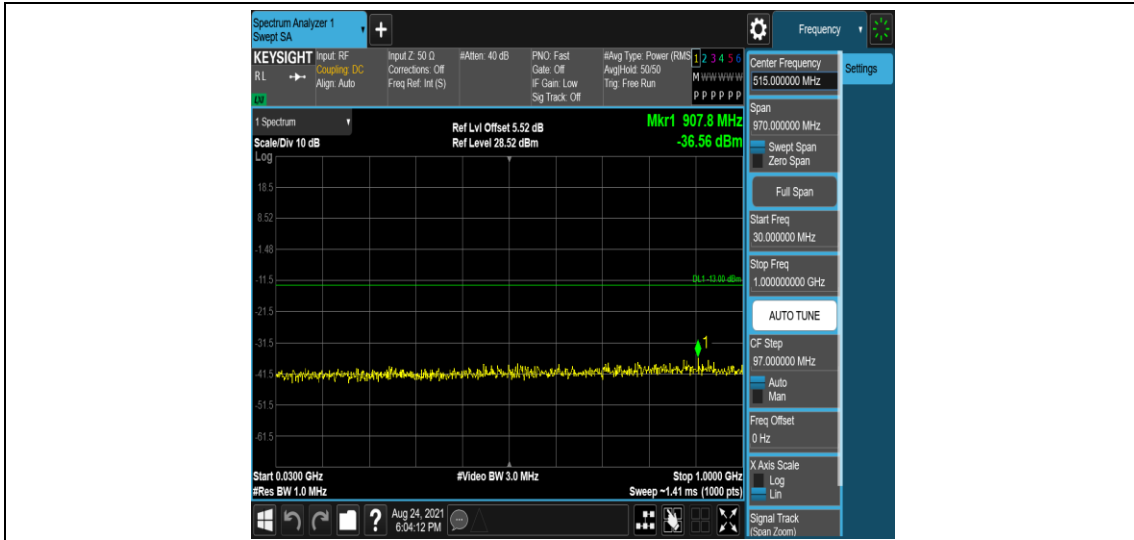

Band66-15MHz-16QAM-132322-1RB#0-Range3:30~1000MHz