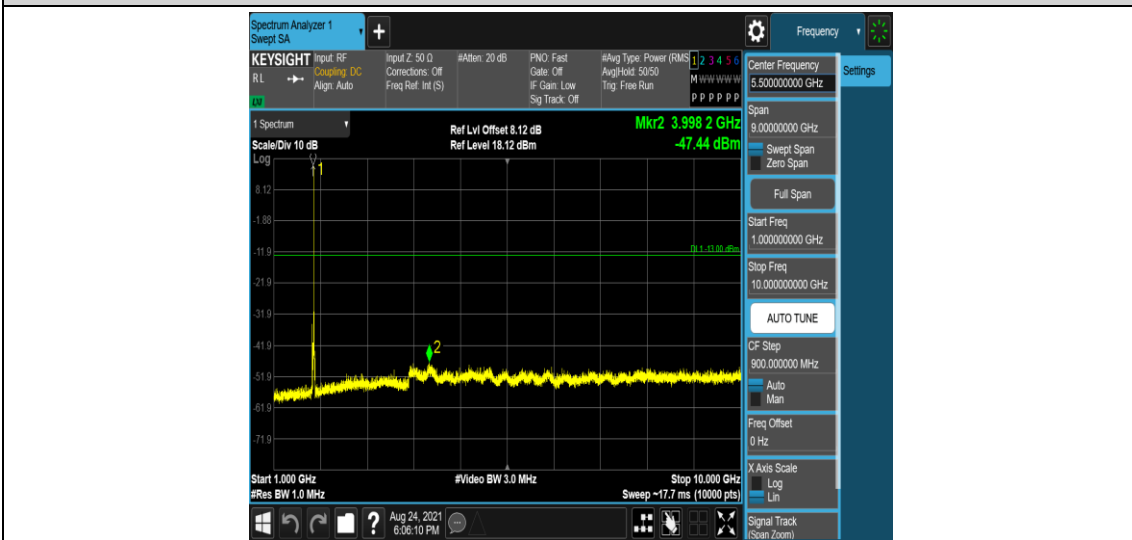

Band66-15MHz-16QAM-132597-1RB#0-Range4:1000~10000MHz