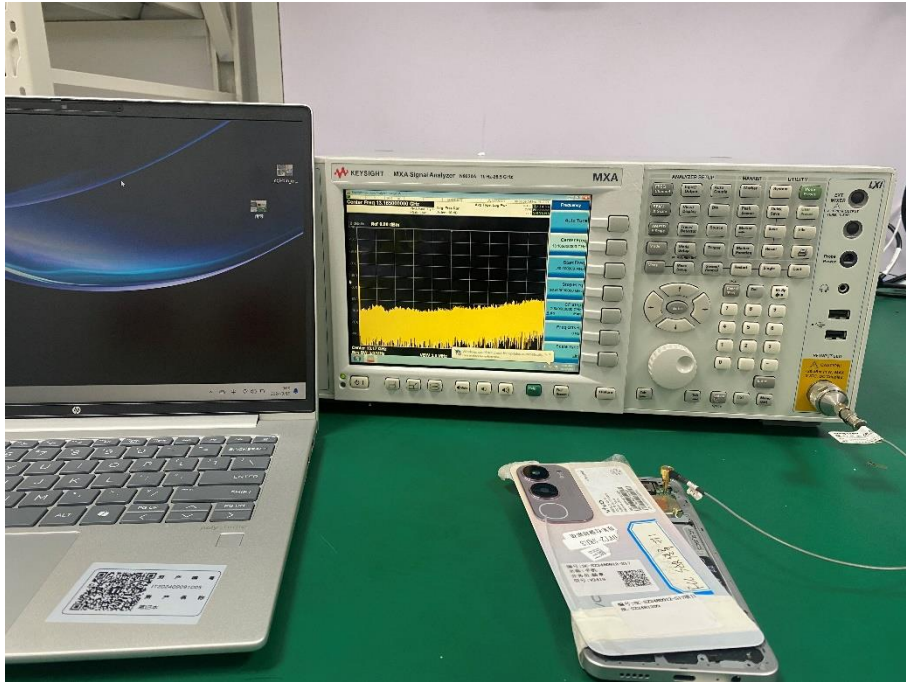

TEST SETUP PHOTOS

1 Radiated Test Photo

30MHz-1GHz-RF

Close-up-RF

Above 1GHz-RF

Close-up-RF

Below 30MHz-BT

Close-up-BT

30MHz-1GHz-BT

Above 1GHz-BT

Close-up-BT

2 Conducted Test Photo

Conducted Test-RF

Conducted Test-BT

Conducted Test-WIFI

3 Conducted Emission