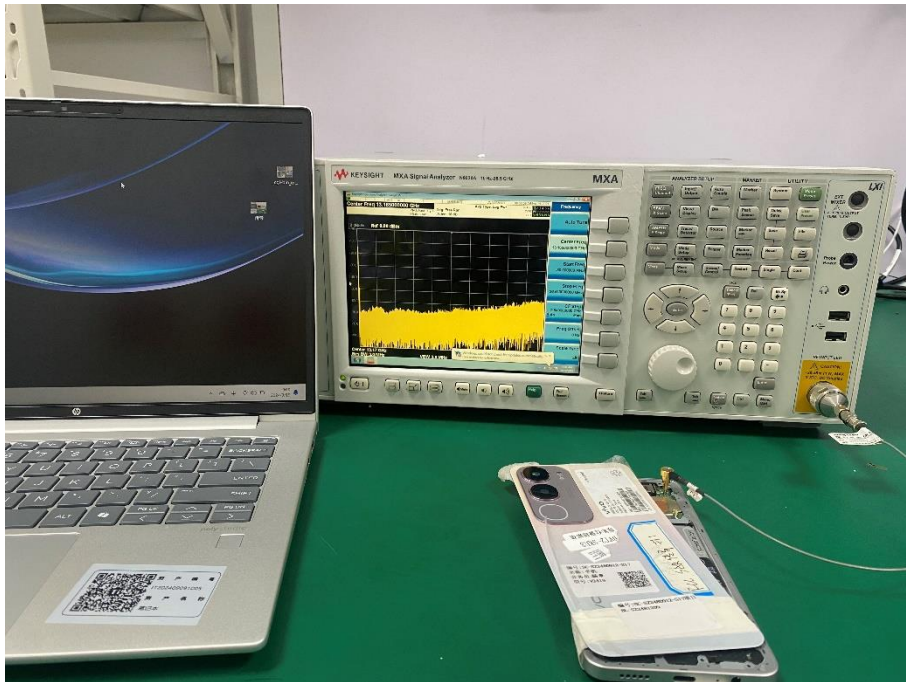

TEST SETUP PHOTOS

1 Radiated Test Photo

30MHz-1GHz-RF

Close-up-RF

Above 1GHz-RF

Close-up-RF

Below 30MHz-BT

Close-up-BT

30MHz-1GHz-BT

Above 1GHz-BT

Close-up-BT

2 Conducted Test Photo

Conducted Test-RF

Conducted Test-BT

Conducted Test-WIFI

3 Conducted Emission