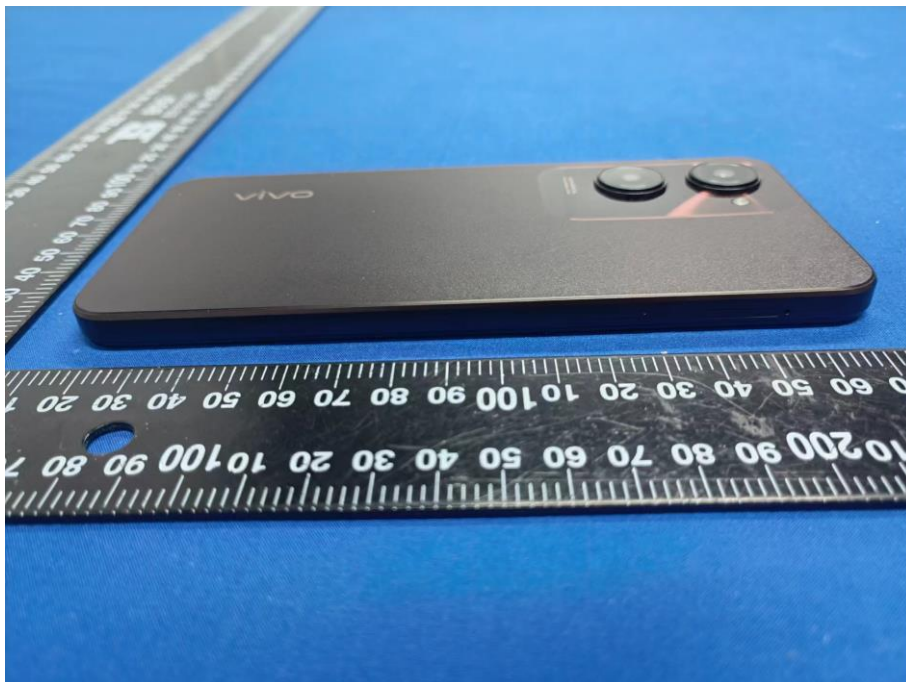

EUT EXTERNAL PHOTOS

FRONT VIEW OF EUT

REAR VIEW OF EUT

LEFT VIEW OF EUT

RIGHT VIEW OF EUT

TOP VIEW OF EUT

BOTTOM VIEW OF EUT

Accessory- Adapter 1(V1530L0B0-US)

Close-up

Accessory- Adapter 2 (V1530L0B0-EU)

Close-up

Accessory- USB Cable

--BLANK BELOW--