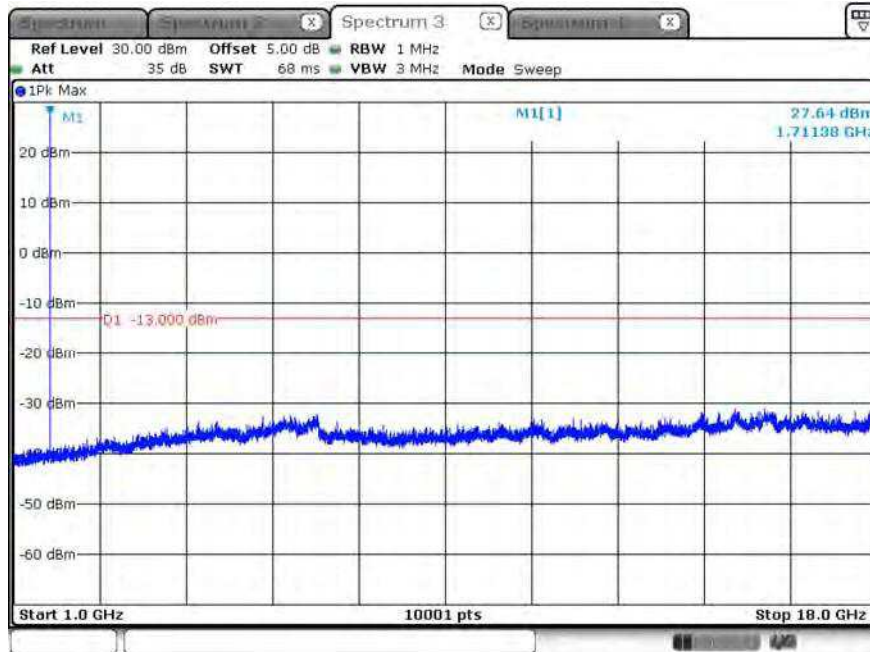

Date: 10 AUG 2018 10:05:24

Product	LE910C4-NF		
Test Item	Conducted Spurious Emissions		
Test Mode	Mode 2: LTE Band 4		
Date of Test	2018/08/08	Test Site	SR10-H

CH19957_1.4M_1RB2_QPSK_Above 1G

Date: 10.AUG.2018 10:07:29