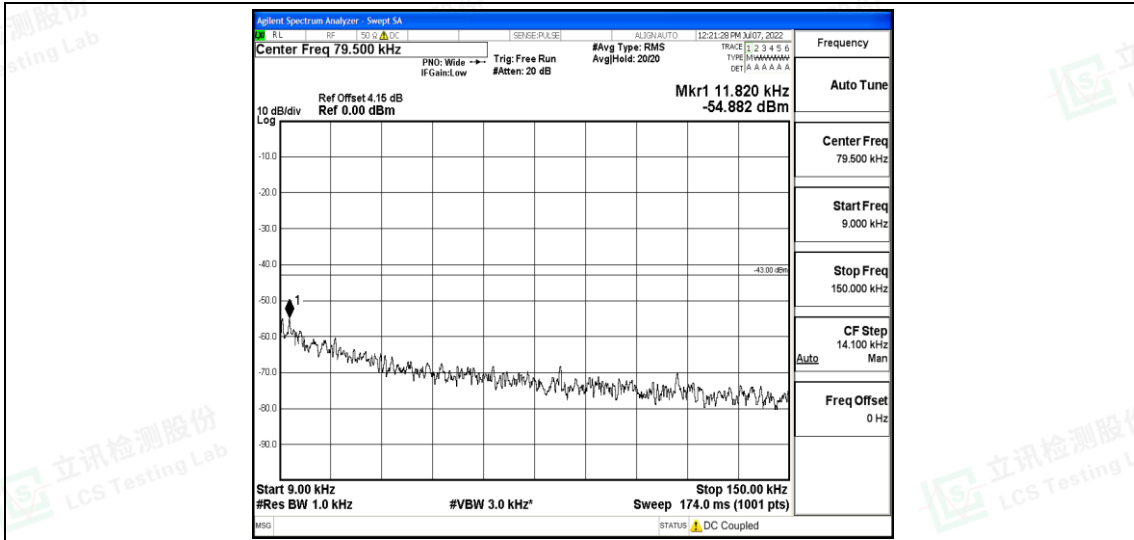

Band4-5MHz-16QAM-20375-1RB#0-Range4:1000~10000MHz

Band4-5MHz-16QAM-20375-1RB#0-Range5:10000~20000MHz

Band4-10MHz-QPSK-20000-1RB#0-Range1:0.009~0.15MHz

Shenzhen LCS Compliance Testing Laboratory Ltd.  
 Add: 101, 201 Bldg A & 301 Bldg C, Juji Industrial Park Yabianxueziwei, Shajing Street, Baoan District, Shenzhen, 518000, China  
 Tel: +(86) 0755-82591330 | E-mail: webmaster@lcs-cert.com | Web: www.lcs-cert.com  
 Scan code to check authenticity