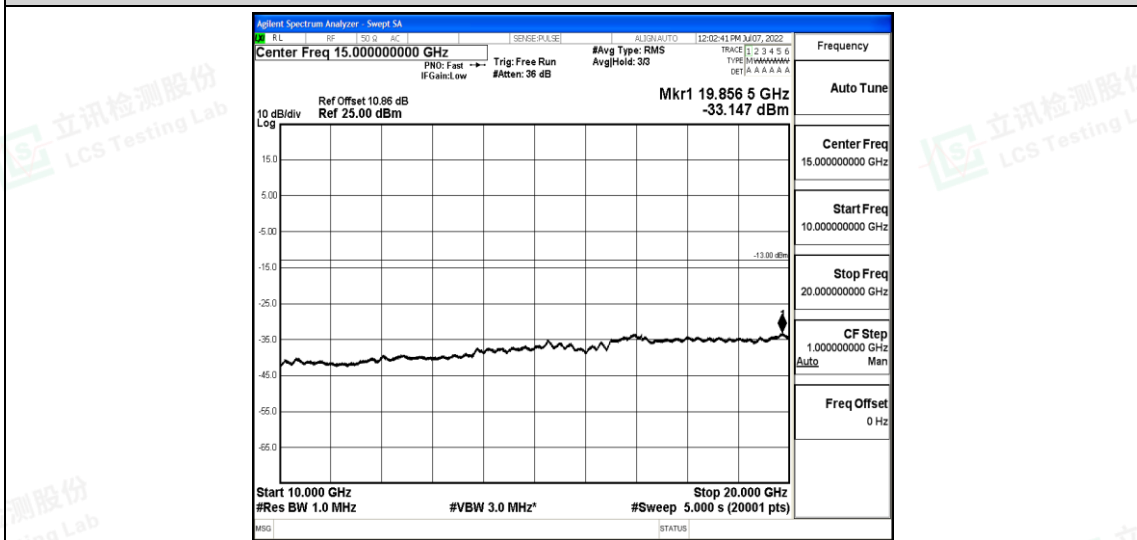

Band4-5MHz-16QAM-19975-1RB#0-Range1:0.009~0.15MHz

Shenzhen LCS Compliance Testing Laboratory Ltd.
Add: 101, 201 Bldg A & 301 Bldg C, Juji Industrial Park Yabianxueziwei, Shajing Street, Baoan District, Shenzhen, 518000, China
Tel: +(86) 0755-82591330 | E-mail: webmaster@lcs-cert.com | Web: www.lcs-cert.com
Scan code to check authenticity