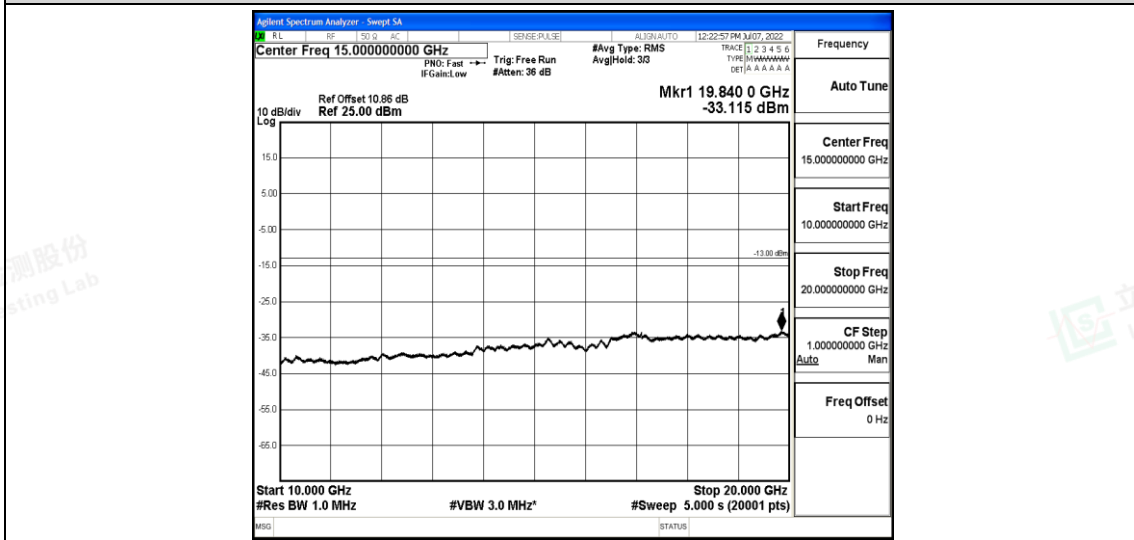

Band4-10MHz-QPSK-20175-1RB#0-Range1:0.009~0.15MHz