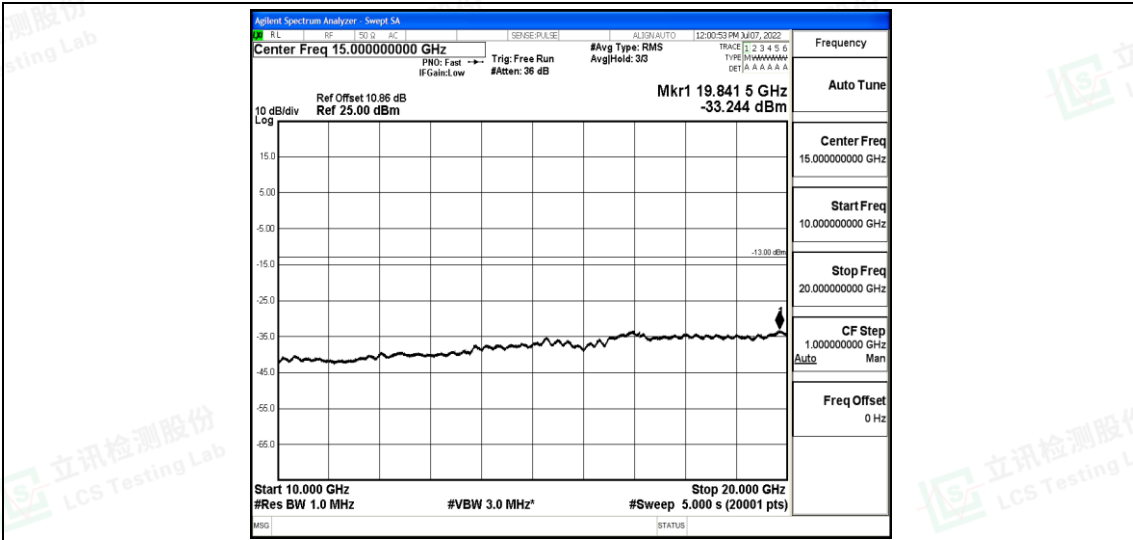

Band4-5MHz-16QAM-20175-1RB#0-Range2:0.15~30MHz

Band4-5MHz-16QAM-20175-1RB#0-Range3:30~1000MHz

Band4-5MHz-16QAM-20175-1RB#0-Range4:1000~10000MHz

Band4-5MHz-16QAM-20175-1RB#0-Range5:10000~20000MHz

Shenzhen LCS Compliance Testing Laboratory Ltd.  
 Add: 101, 201 Bldg A & 301 Bldg C, Juji Industrial Park Yabianxueziwei, Shajing Street, Baoan District, Shenzhen, 518000, China  
 Tel: +(86) 0755-82591330 | E-mail: webmaster@lcs-cert.com | Web: www.lcs-cert.com  
 Scan code to check authenticity