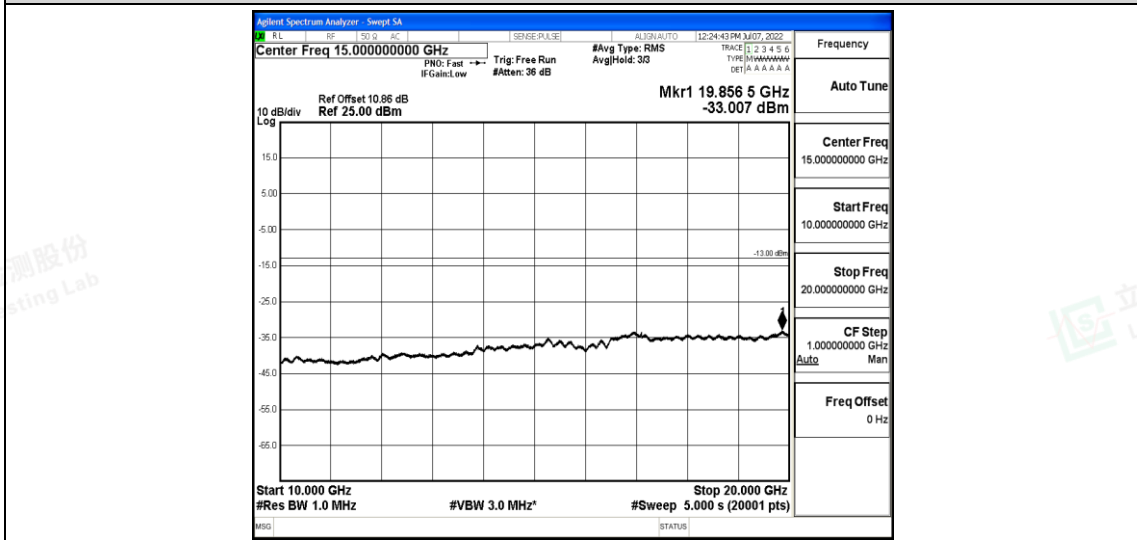

Band4-10MHz-16QAM-20175-1RB#0-Range1:0.009~0.15MHz