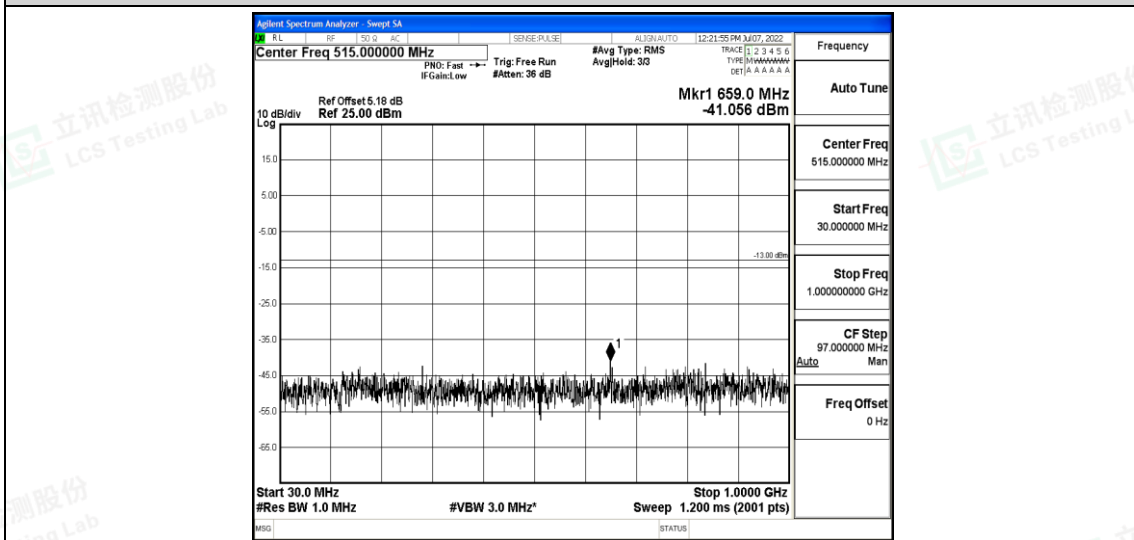

Band4-10MHz-QPSK-20000-1RB#0-Range4:1000~10000MHz

Shenzhen LCS Compliance Testing Laboratory Ltd.
Add: 101, 201 Bldg A & 301 Bldg C, Juji Industrial Park Yabianxueziwei, Shajing Street, Baoan District, Shenzhen, 518000, China
Tel: +(86) 0755-82591330 | E-mail: webmaster@lcs-cert.com | Web: www.lcs-cert.com
Scan code to check authenticity