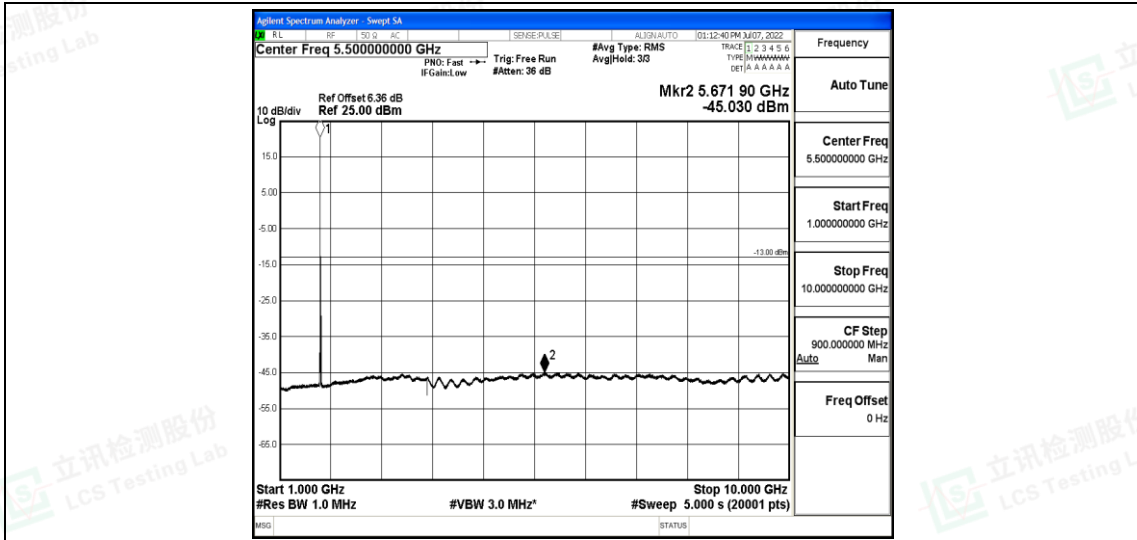

Band4-15MHz-QPSK-20025-1RB#0-Range1:0.009~0.15MHz

Band4-15MHz-QPSK-2025-1RB#0-Range2:0.15~30MHz

Band4-15MHz-QPSK-2025-1RB#0-Range3:30~1000MHz

Band4-15MHz-QPSK-2025-1RB#0-Range4:1000~10000MHz

Shenzhen LCS Compliance Testing Laboratory Ltd.  
 Add: 101, 201 Bldg A & 301 Bldg C, Juji Industrial Park Yabianxueziwei, Shajing Street, Baoan District, Shenzhen, 518000, China  
 Tel: +(86) 0755-82591330 | E-mail: webmaster@lcs-cert.com | Web: www.lcs-cert.com  
 Scan code to check authenticity