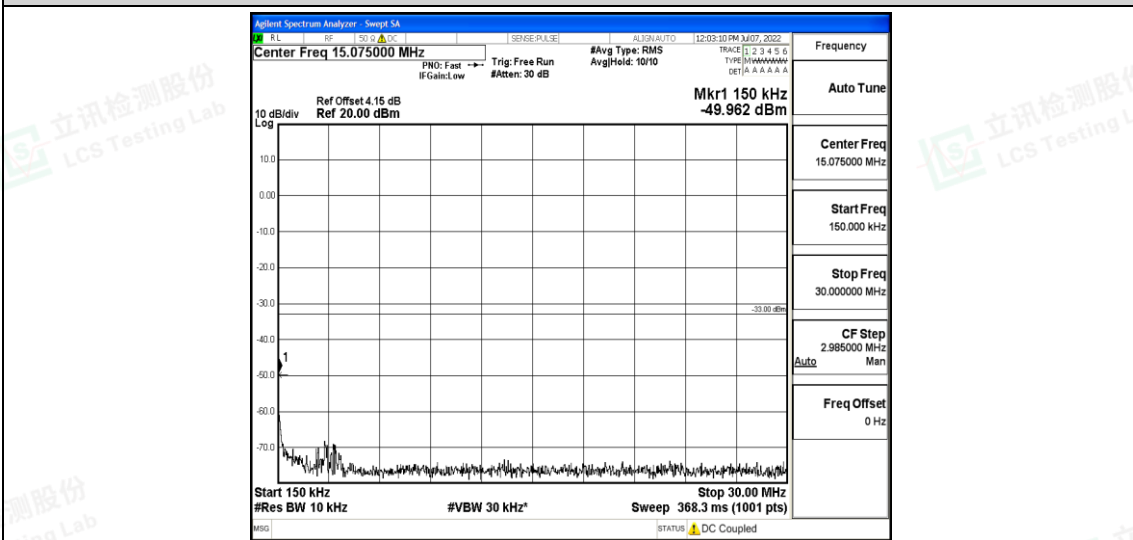

Band4-5MHz-16QAM-20375-1RB#0-Range3:30~1000MHz

Shenzhen LCS Compliance Testing Laboratory Ltd.
Add: 101, 201 Bldg A & 301 Bldg C, Juji Industrial Park Yabianxueziwei, Shajing Street, Baoan District, Shenzhen, 518000, China
Tel: +(86) 0755-82591330 | E-mail: webmaster@lcs-cert.com | Web: www.lcs-cert.com
Scan code to check authenticity