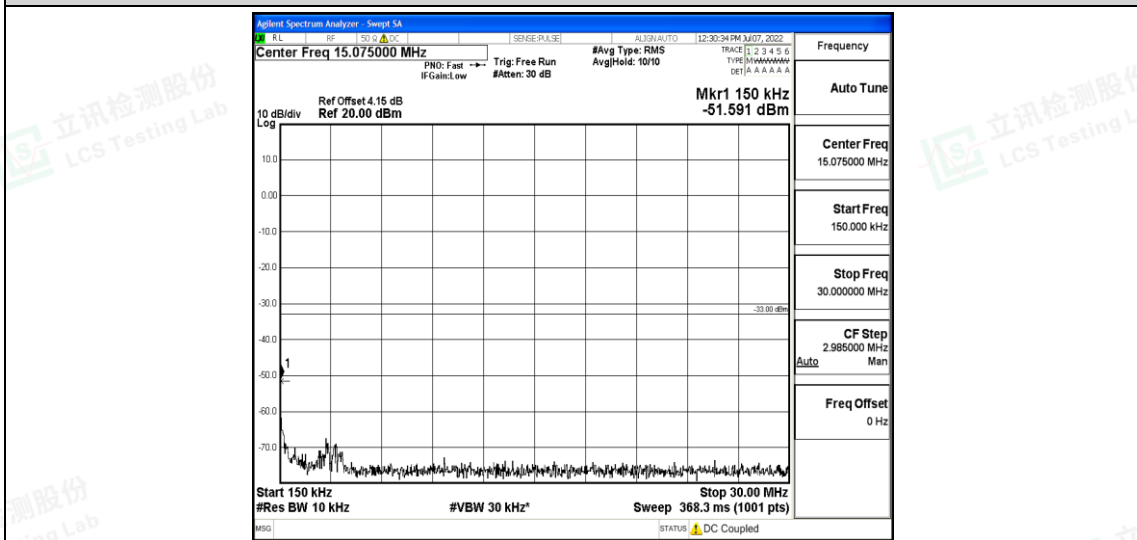

Band4-10MHz-16QAM-20350-1RB#0-Range3:30~1000MHz