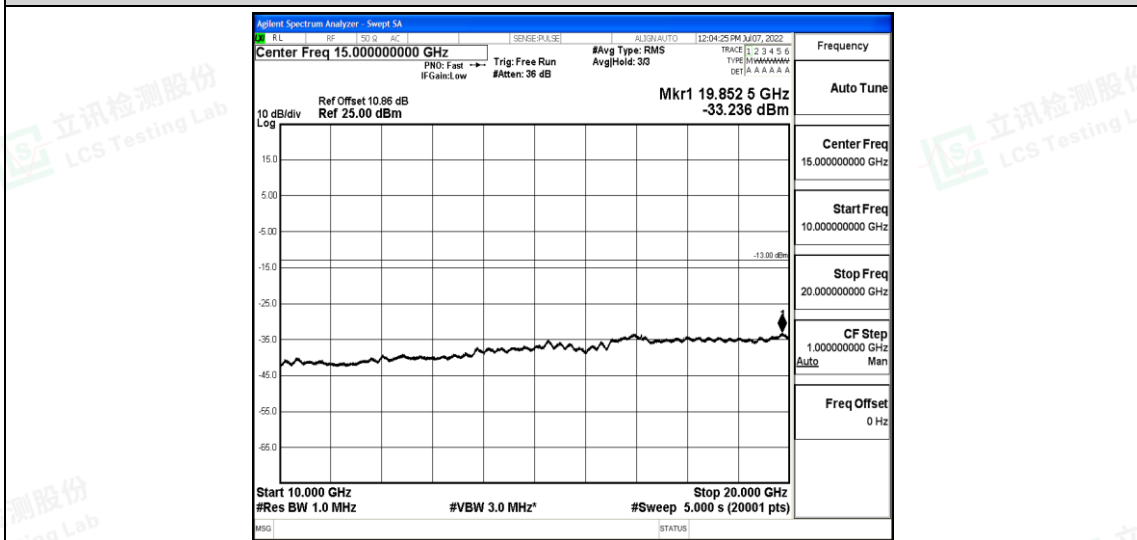

Band4-10MHz-QPSK-20000-1RB#0-Range1:0.009~0.15MHz

Shenzhen LCS Compliance Testing Laboratory Ltd.
Add: 101, 201 Bldg A & 301 Bldg C, Juji Industrial Park Yabianxueziwei, Shajing Street, Baoan District, Shenzhen, 518000, China
Tel: +(86) 0755-82591330 | E-mail: webmaster@lcs-cert.com | Web: www.lcs-cert.com
Scan code to check authenticity