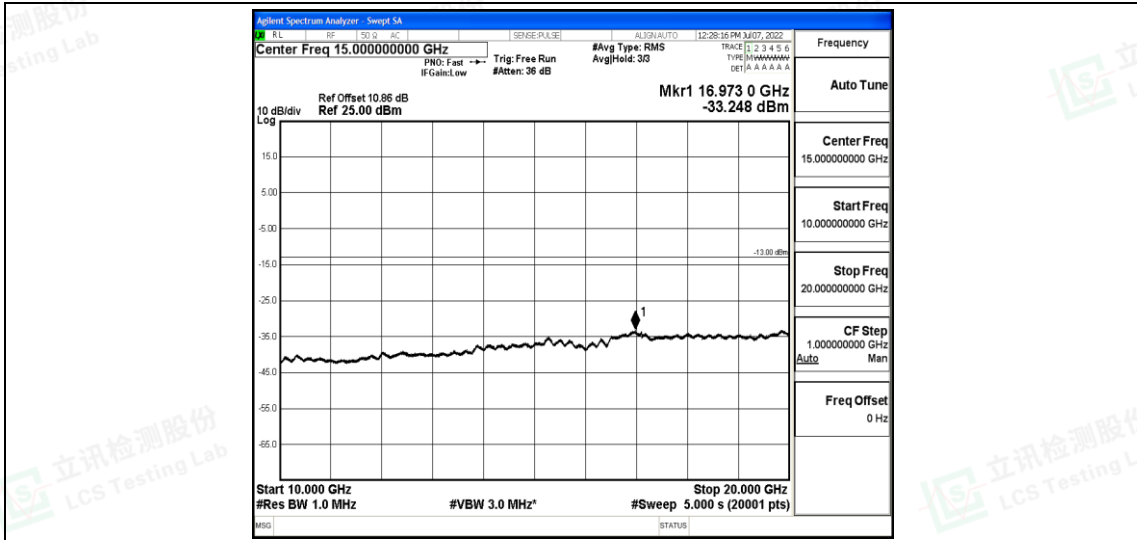

Band4-10MHz-16QAM-20350-1RB#0-Range1:0.009~0.15MHz