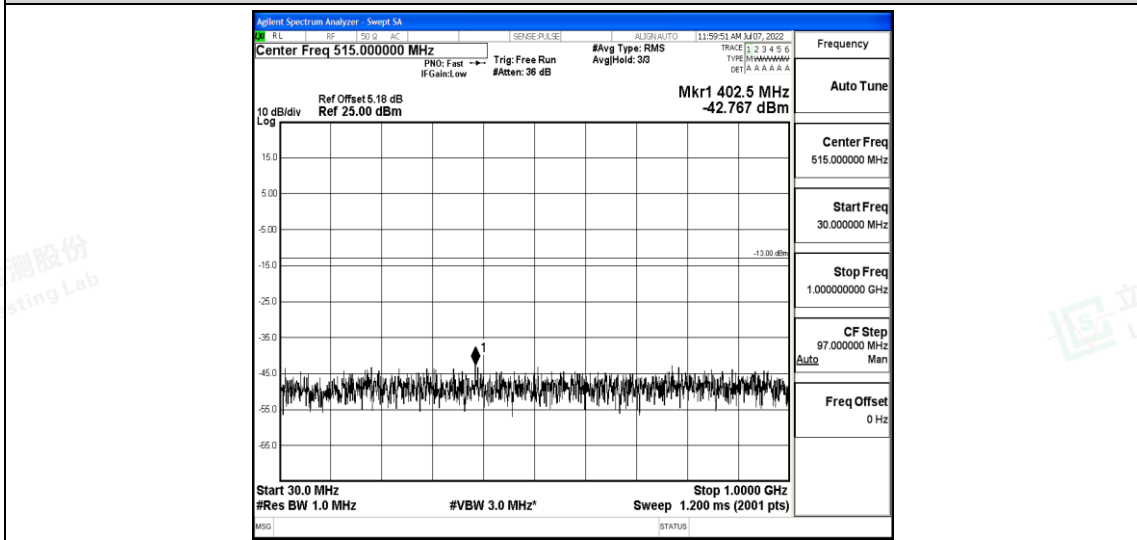

Band4-5MHz-16QAM-20175-1RB#0-Range4:1000~10000MHz