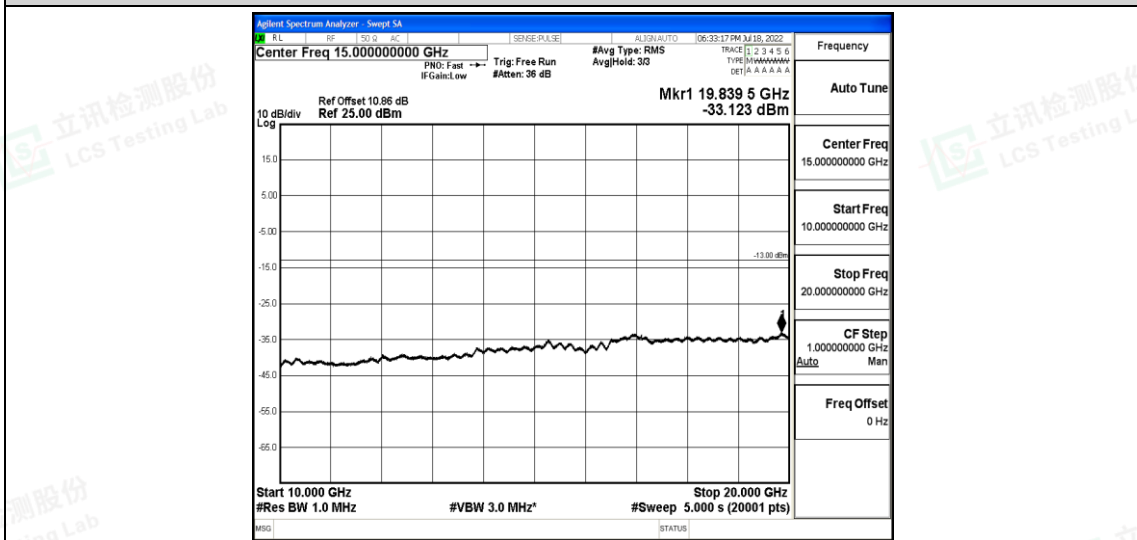

Band4-5MHz-QPSK-19975-1RB#0-Range1:0.009~0.15MHz