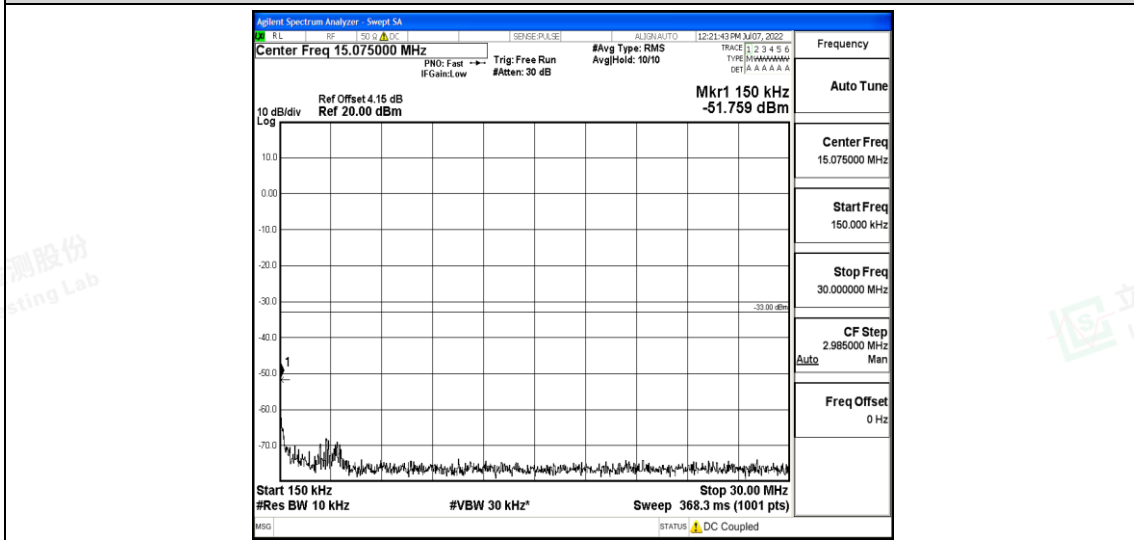

Band4-10MHz-QPSK-20000-1RB#0-Range3:30~1000MHz