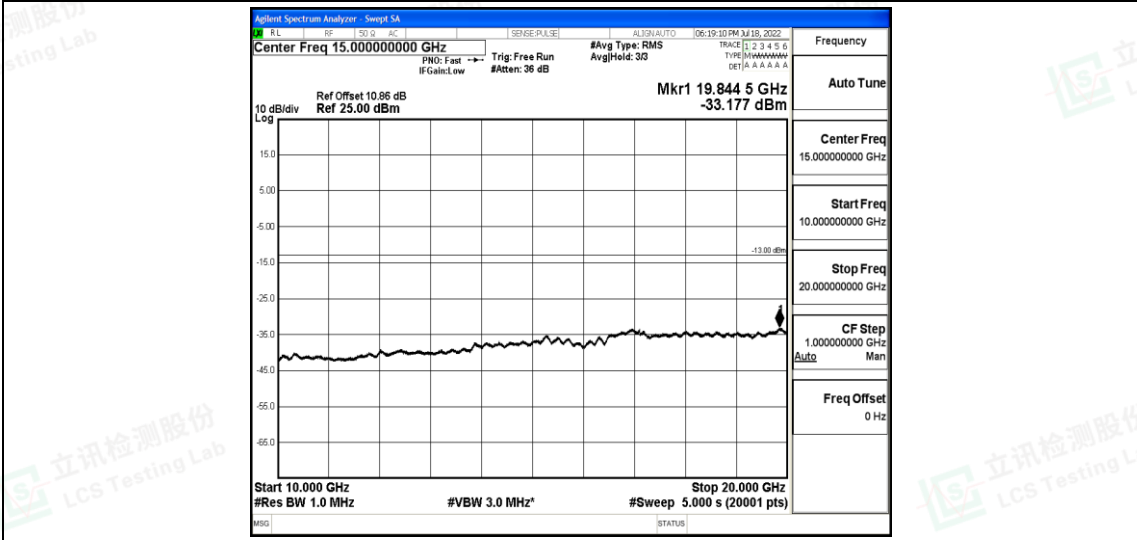

Band4-3MHz-16QAM-20385-1RB#0-Range1:0.009~0.15MHz