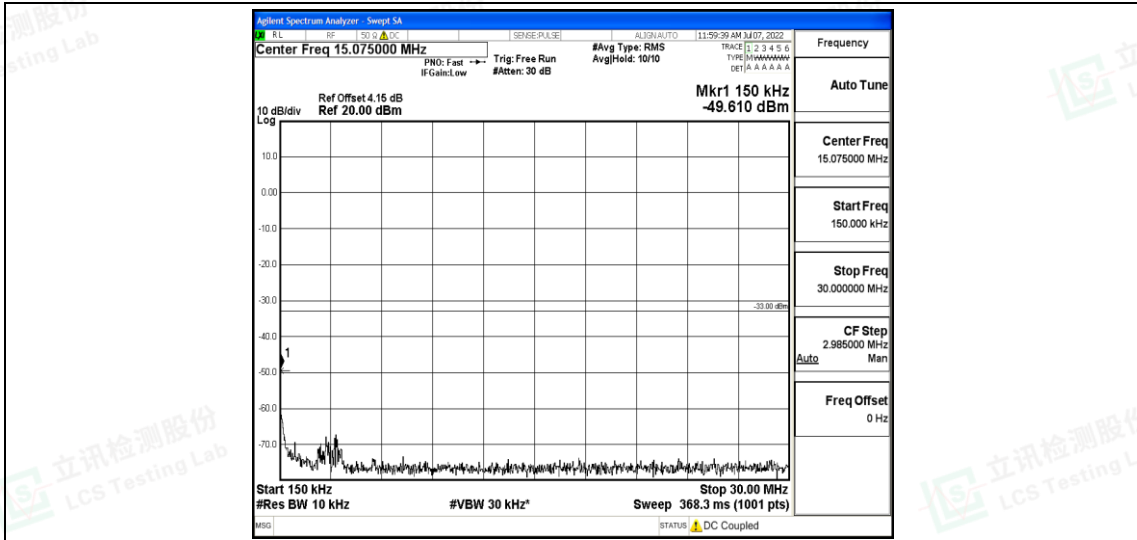

Band4-5MHz-16QAM-20175-1RB#0-Range3:30~1000MHz