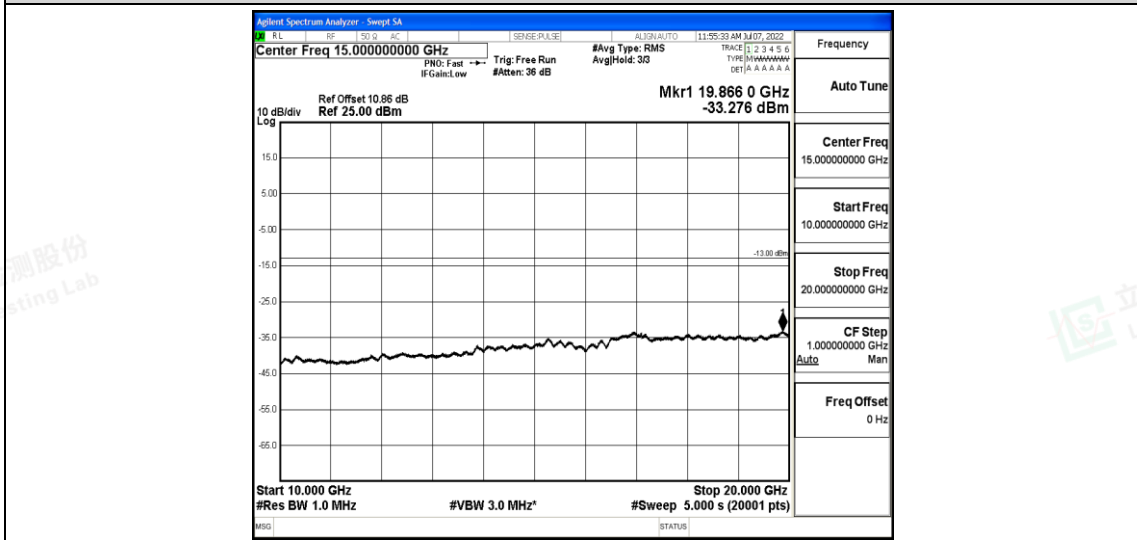

Band4-5MHz-QPSK-20175-1RB#0-Range1:0.009~0.15MHz