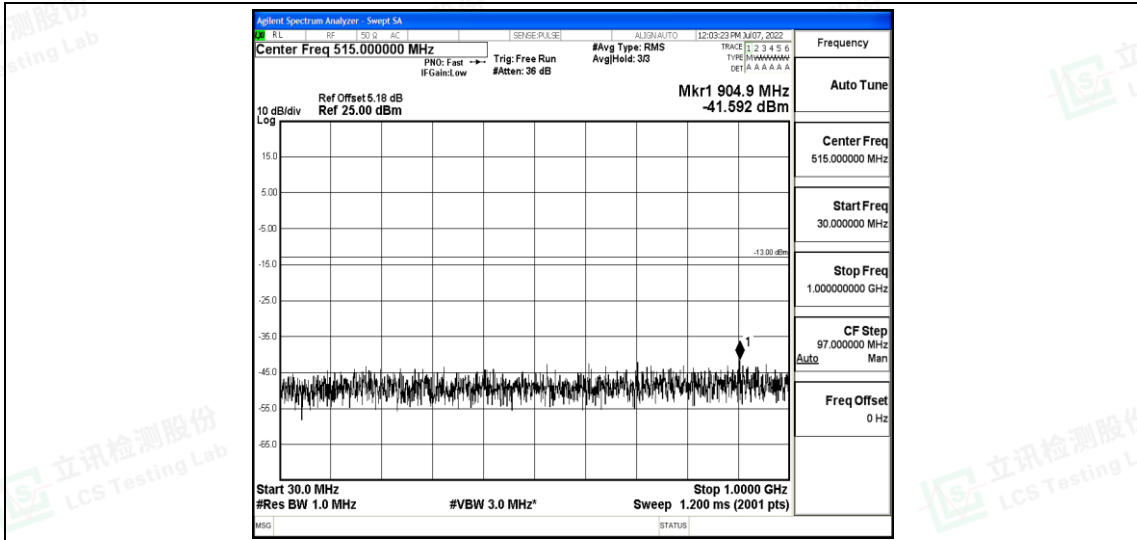

Band4-5MHz-16QAM-20375-1RB#0-Range1:0.009~0.15MHz

Band4-5MHz-16QAM-20375-1RB#0-Range2:0.15~30MHz

Band4-5MHz-16QAM-20375-1RB#0-Range3:30~1000MHz

Shenzhen LCS Compliance Testing Laboratory Ltd.  
 Add: 101, 201 Bldg A & 301 Bldg C, Juji Industrial Park Yabianxueziwei, Shajing Street, Baoan District, Shenzhen, 518000, China  
 Tel: +(86) 0755-82591330 | E-mail: webmaster@lcs-cert.com | Web: www.lcs-cert.com  
 Scan code to check authenticity