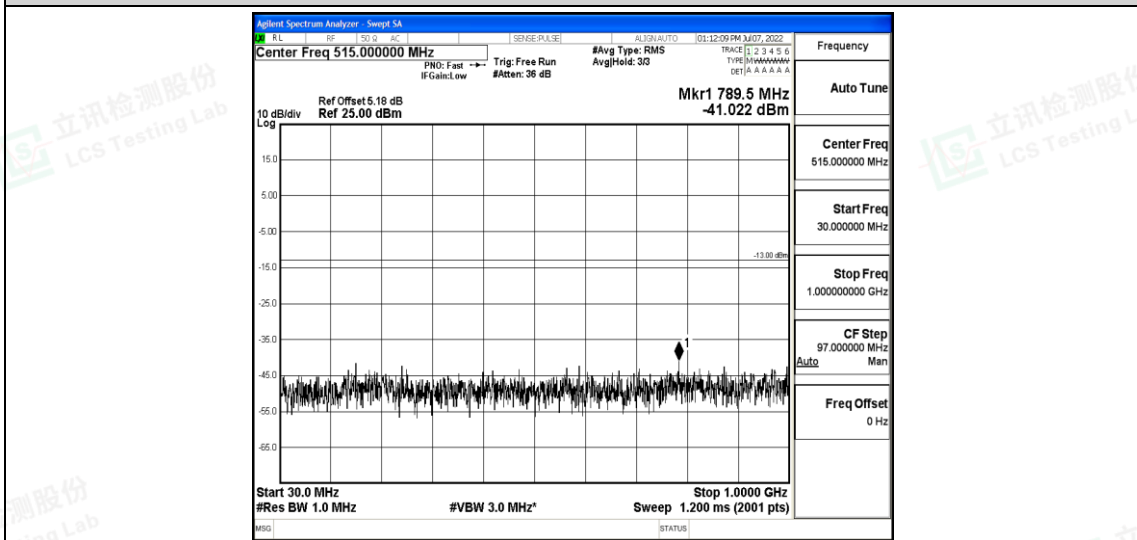

Band4-15MHz-QPSK-20025-1RB#0-Range1:0.009~0.15MHz

Band4-15MHz-QPSK-2025-1RB#0-Range2:0.15~30MHz

Band4-15MHz-QPSK-2025-1RB#0-Range3:30~1000MHz

Band4-15MHz-QPSK-2025-1RB#0-Range4:1000~10000MHz

Shenzhen LCS Compliance Testing Laboratory Ltd.  
 Add: 101, 201 Bldg A & 301 Bldg C, Juji Industrial Park Yabianxueziwei, Shajing Street, Baoan District, Shenzhen, 518000, China  
 Tel: +(86) 0755-82591330 | E-mail: webmaster@lcs-cert.com | Web: www.lcs-cert.com  
 Scan code to check authenticity