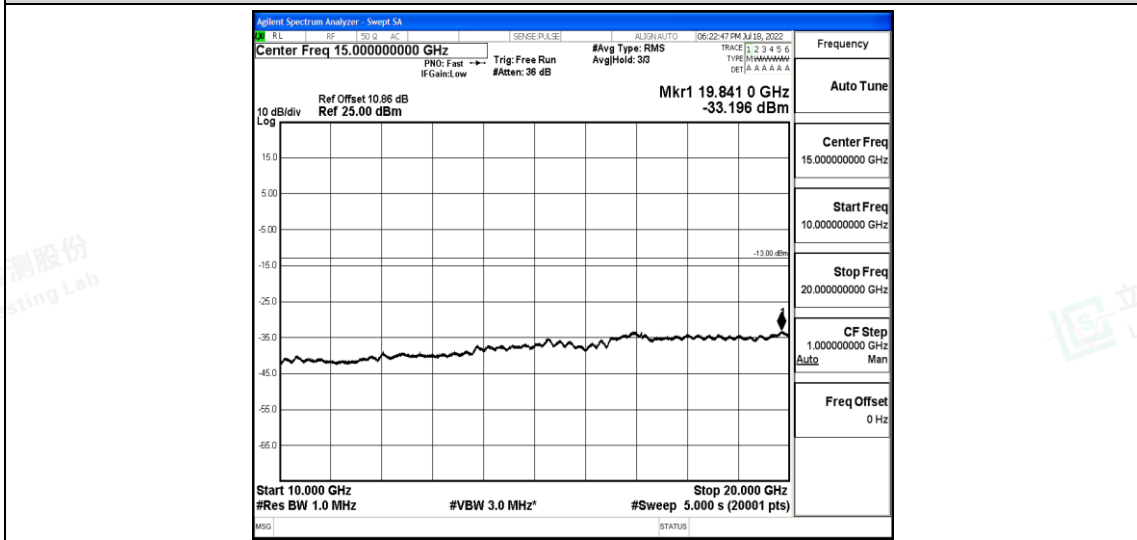

Band4-3MHz-16QAM-20175-1RB#0-Range1:0.009~0.15MHz