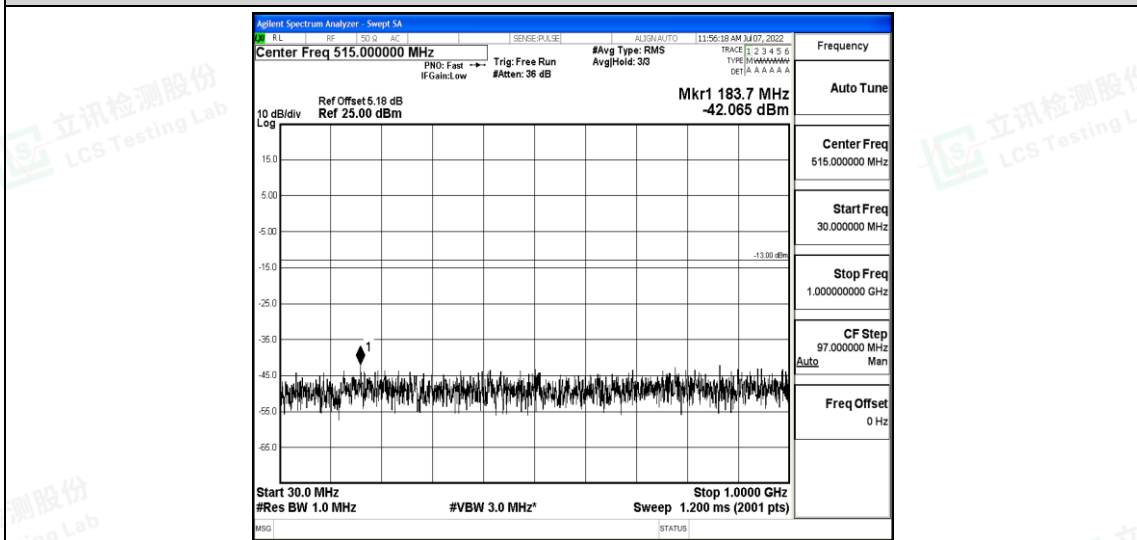

Band4-5MHz-16QAM-19975-1RB#0-Range4:1000~10000MHz