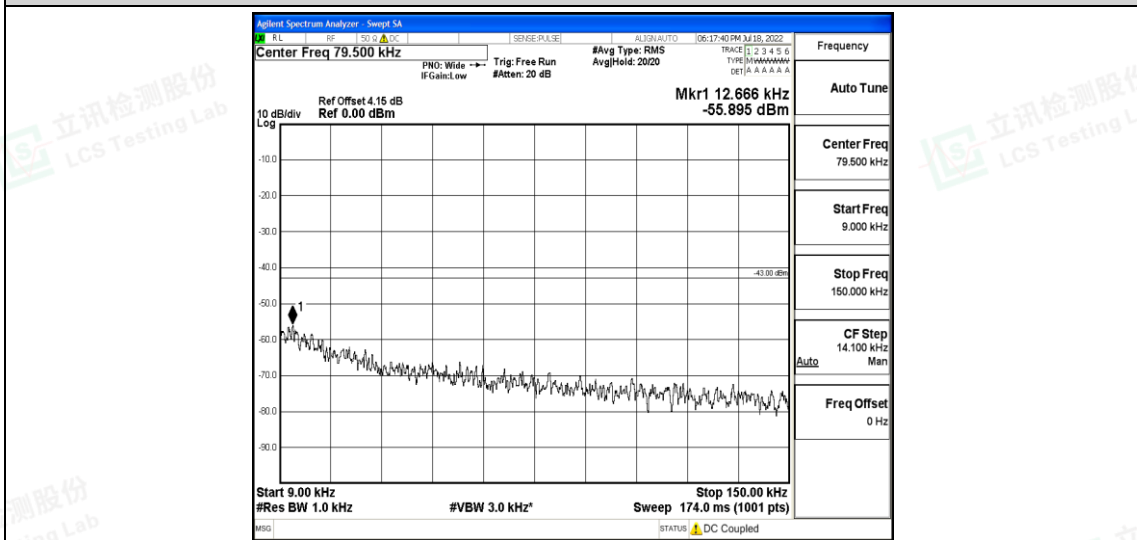

Band4-3MHz-16QAM-20175-1RB#0-Range2:0.15~30MHz