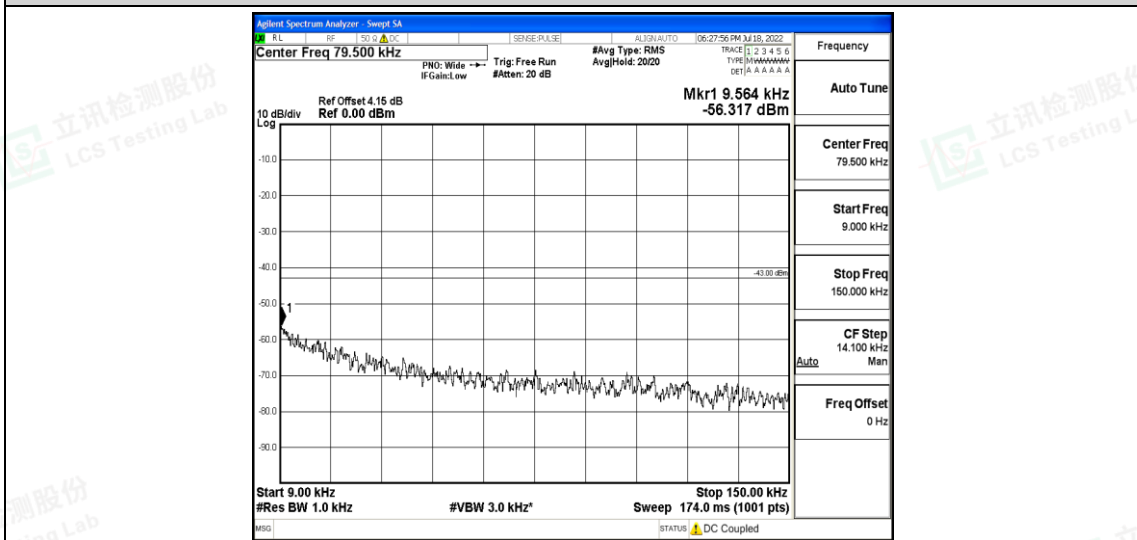

Band4-15MHz-QPSK-20175-1RB#0-Range2:0.15~30MHz