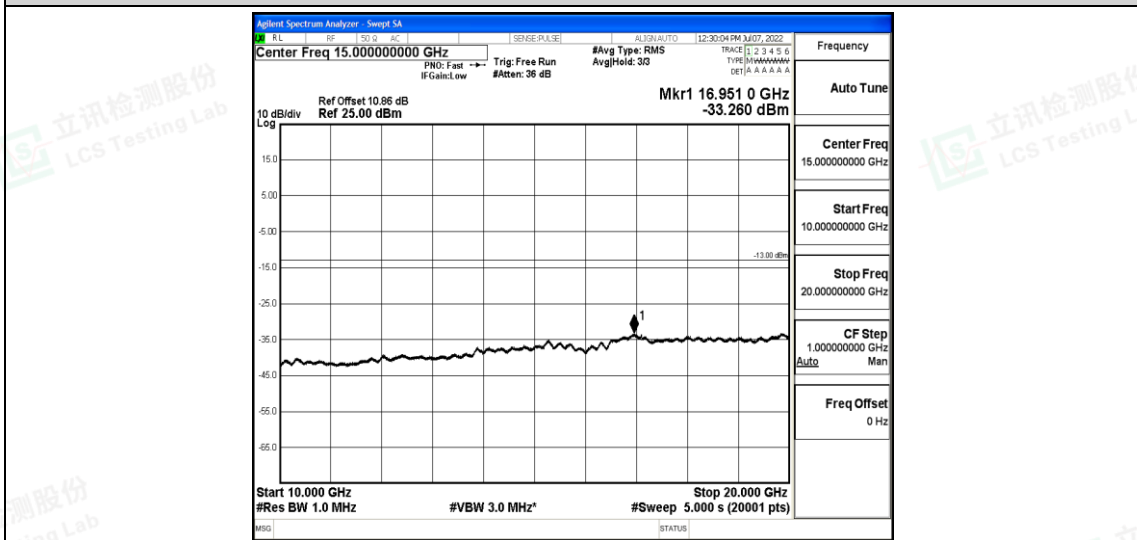

Band4-10MHz-16QAM-20000-1RB#0-Range1:0.009~0.15MHz