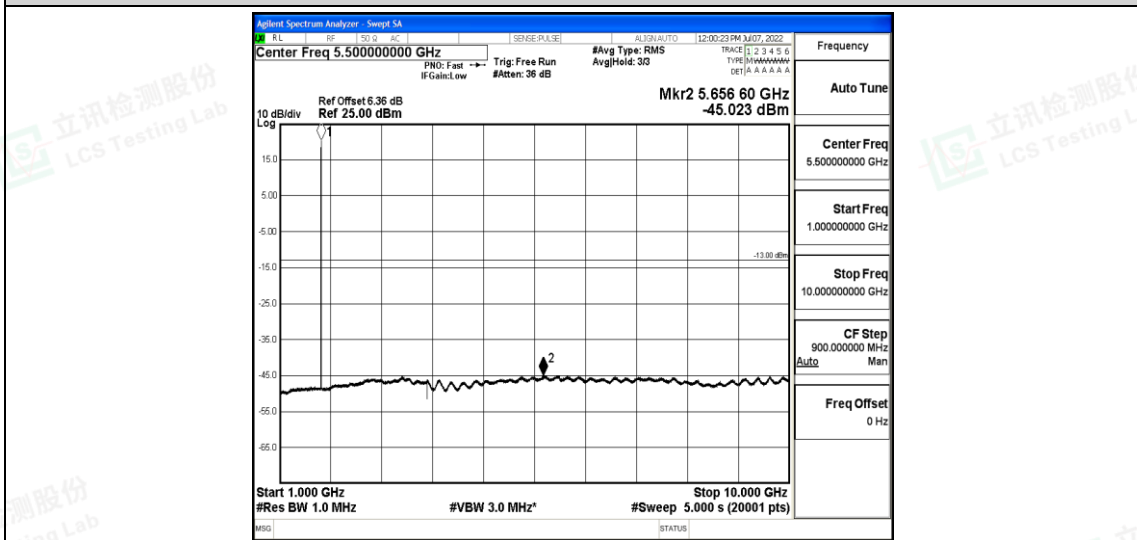

Band4-5MHz-16QAM-20175-1RB#0-Range2:0.15~30MHz

Band4-5MHz-16QAM-20175-1RB#0-Range3:30~1000MHz

Band4-5MHz-16QAM-20175-1RB#0-Range4:1000~10000MHz

Band4-5MHz-16QAM-20175-1RB#0-Range5:10000~20000MHz

Shenzhen LCS Compliance Testing Laboratory Ltd.  
 Add: 101, 201 Bldg A & 301 Bldg C, Juji Industrial Park Yabianxueziwei, Shajing Street, Baoan District, Shenzhen, 518000, China  
 Tel: +(86) 0755-82591330 | E-mail: webmaster@lcs-cert.com | Web: www.lcs-cert.com  
 Scan code to check authenticity