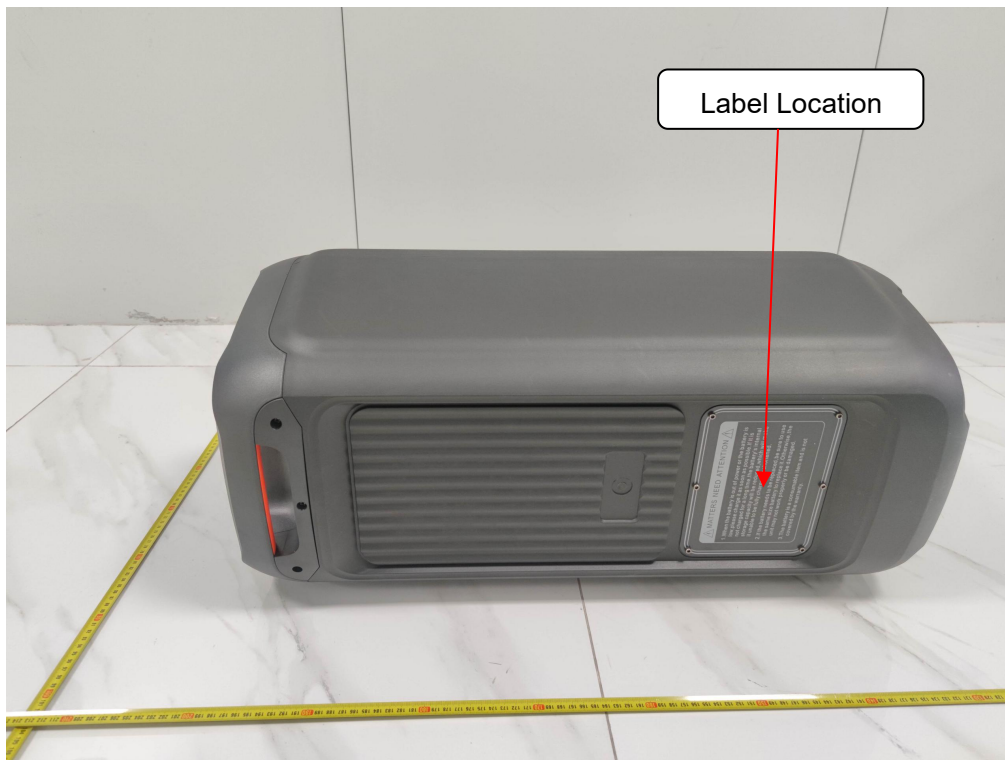

Label and Location

SPEAKER
Model No.: AL-500
FCC ID:2ATUX-AL500

Size: L3.0cm*W2.0cm

Material: Tagboard
Glue: adhesive sticker
Font color: White
Label color: Black