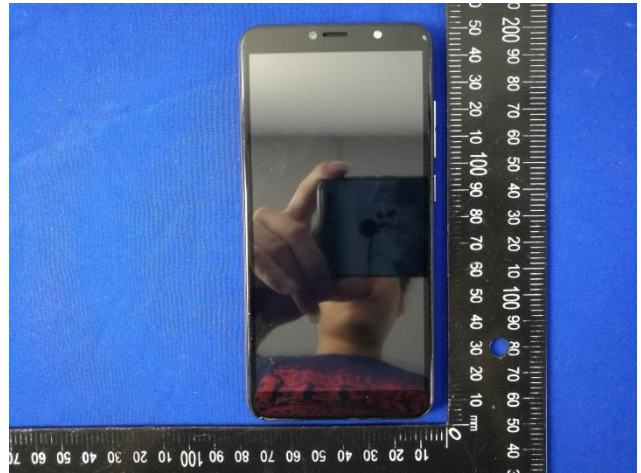

# EUT Photos (Model: KT5509)

## Body

Front side (10mm)

Back side(10mm)

Top side(10mm)

Bottom side(10mm)

Left side(10mm)

Right side(10mm)