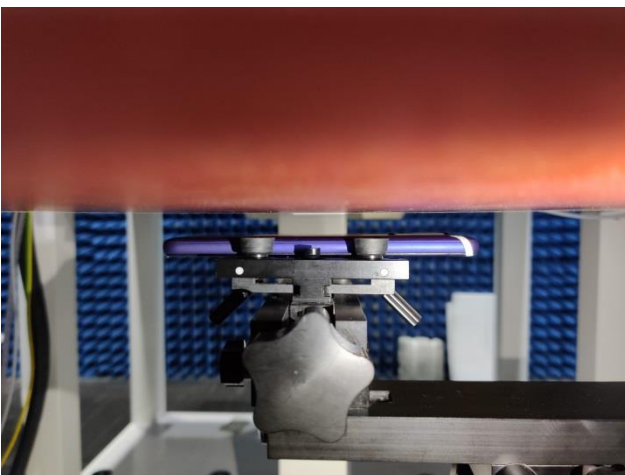

# SAR Test Setup Photos

## Head

Right Cheek

Right Tilted

Left Cheek

Left Tilted

## Body

Front side (10mm)

Back side(10mm)

Top side(10mm)

Bottom side(10mm)

Left side(10mm)

Right side(10mm)