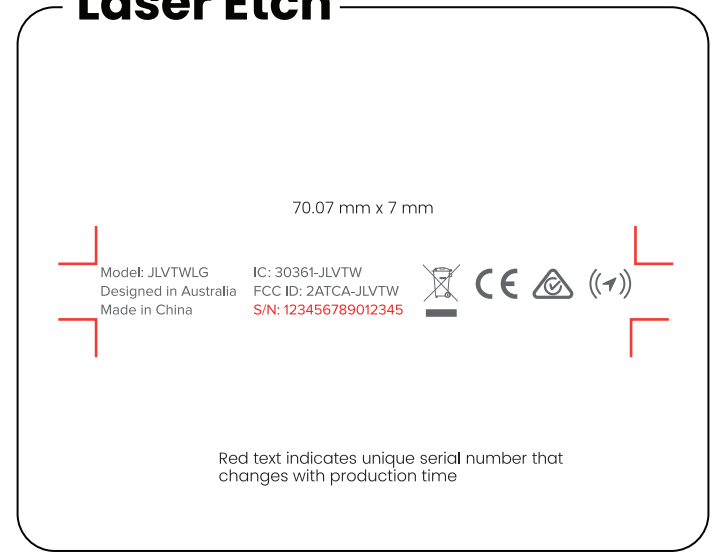

Red text indicates unique serial number that changes with production time

Midnight Version

Laser Etch

Red text indicates unique serial number that changes with production time

Title: Magsafe wallet + Money Clip + Tracker	Drawn By: RA	Sheet Size: A3	Revision Description :	
Cad File: 01_Christmas Beetle_10_C1_3	Date: 28/11/2024	Sheet No: 1 of 2	Created Drawing	1

Red text indicates unique serial number that changes with production time

Light Grey Version

Laser Etch

Red text indicates unique serial number that changes with production time

Title: Magsafe wallet + Money Clip + Tracker	Drawn By: RA	Sheet Size: A3	Revision Description :	
Cad File: 01_Christmas Beetle_10_C1_3	Date: 28/11/2024	Sheet No: 2 of 2	Created Drawing	1