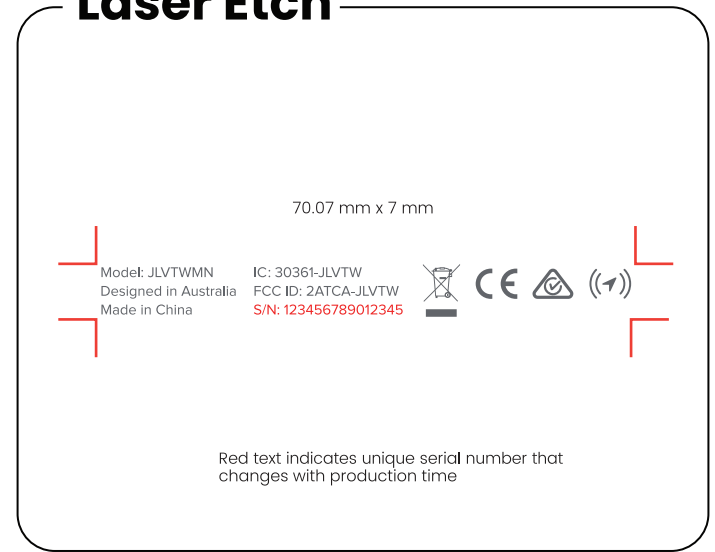

Red text indicates unique serial number that changes with production time

Midnight Version

Laser Etch

Red text indicates unique serial number that changes with production time

Title: Magsafe wallet + Money Clip + Tracker	Drawn By: RA	Sheet Size: A3	Revision Description :	
Cad File: 01_Christmas Beetle_10_C1_3	Date: 28/11/2024	Sheet No: 1 of 2	Created Drawing	1

Red text indicates unique serial number that changes with production time

Light Grey Version

Laser Etch

Red text indicates unique serial number that changes with production time

Title: Magsafe wallet + Money Clip + Tracker	Drawn By: RA	Sheet Size: A3	Revision Description :	
Cad File: 01_Christmas Beetle_10_C1_3	Date: 28/11/2024	Sheet No: 2 of 2	Created Drawing	1