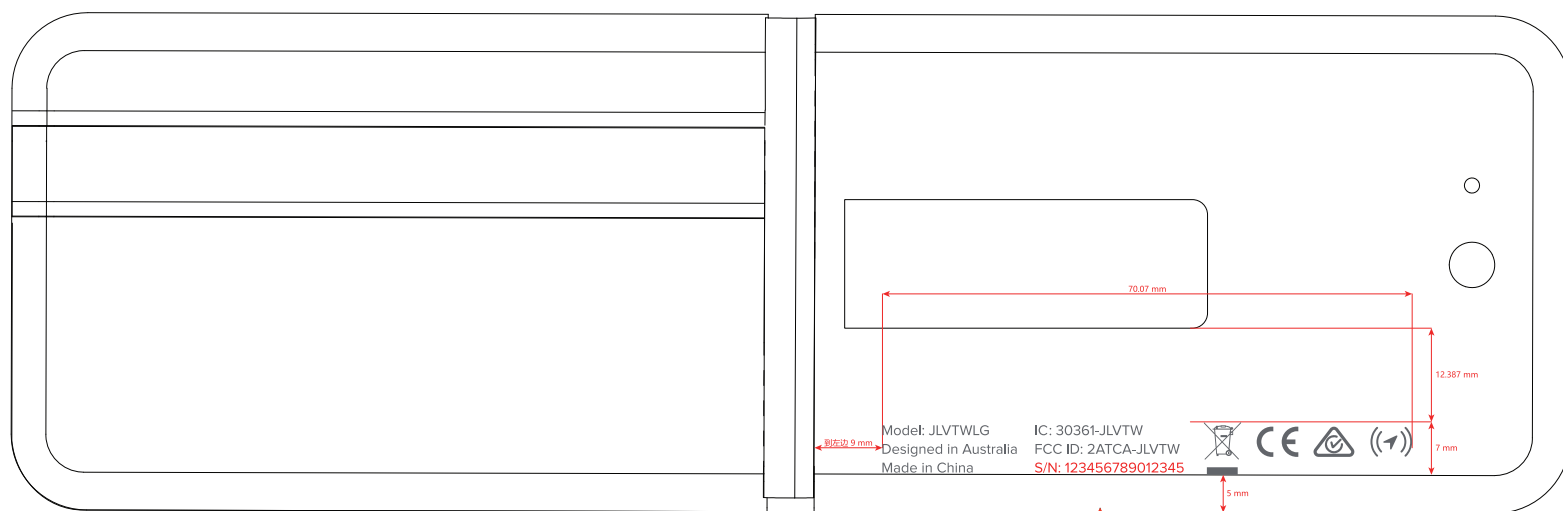

Red text indicates unique serial number that changes with production time

Midnight Version

Laser Etch

Red text indicates unique serial number that changes with production time

Title: Magsafe wallet + Money Clip + Tracker	Drawn By: RA	Sheet Size: A3	Revision Description :	
Cad File: 01_Christmas Beetle_10_C1_3	Date: 28/11/2024	Sheet No: 1 of 2	Created Drawing	1

Red text indicates unique serial number that changes with production time

Light Grey Version

Laser Etch

Red text indicates unique serial number that changes with production time

Title: Magsafe wallet + Money Clip + Tracker	Drawn By: RA	Sheet Size: A3	Revision Description :	
Cad File: 01_Christmas Beetle_10_C1_3	Date: 28/11/2024	Sheet No: 2 of 2	Created Drawing	1