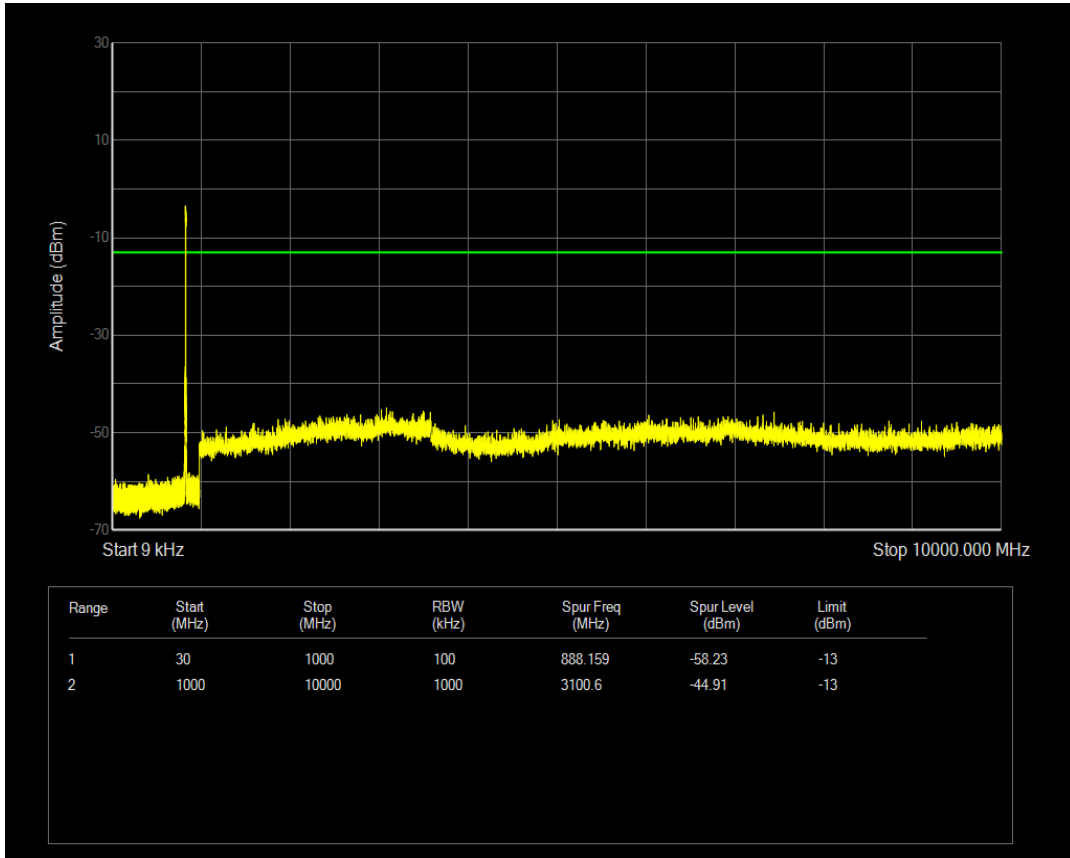

Band5 QPSK BW=5MHz Channel=20625 RB Size=25 Position=#0

Band5 16QAM BW=5MHz Channel=20625 RB Size=1 Position=#0