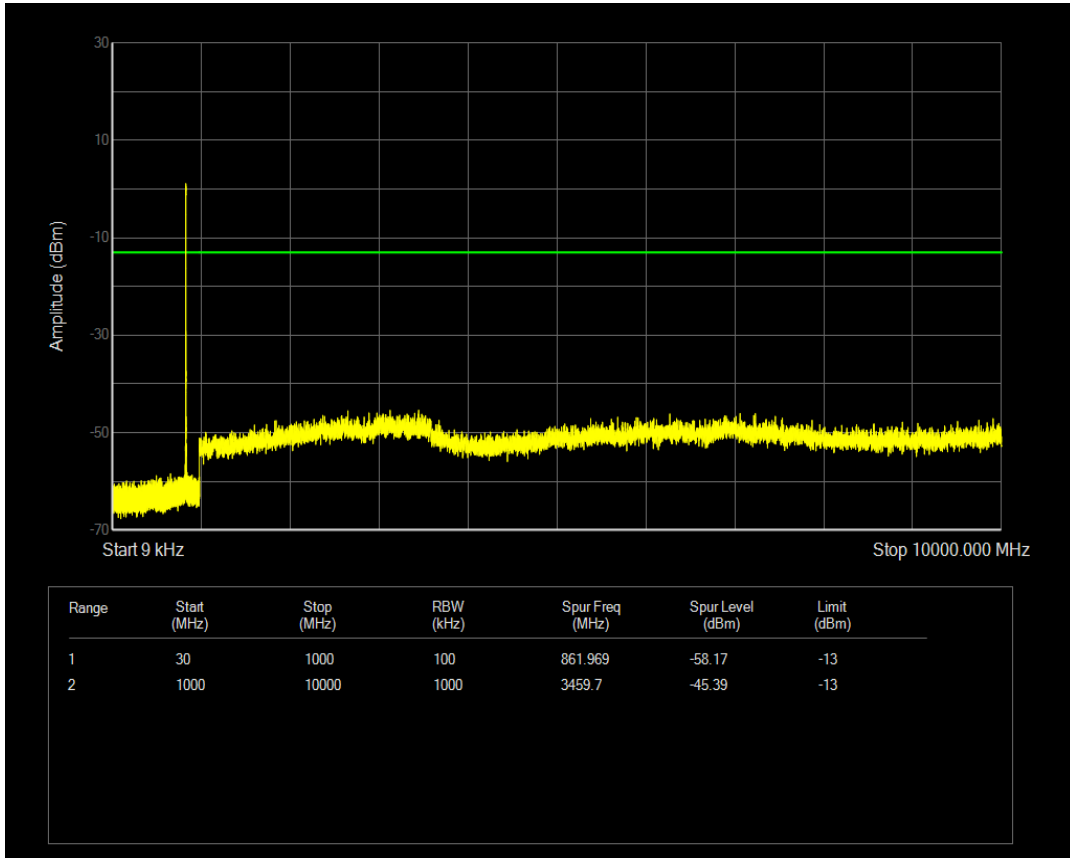

Band5 QPSK BW=1.4MHz Channel=20525 RB Size=1 Position=#0

Band5 QPSK BW=1.4MHz Channel=20525 RB Size=6 Position=#0

Band5 16QAM BW=1.4MHz Channel=20525 RB Size=1 Position=#0

Band5 16QAM BW=1.4MHz Channel=20525 RB Size=6 Position=#0

Band5 QPSK BW=1.4MHz Channel=20643 RB Size=1 Position=#0

Band5 QPSK BW=1.4MHz Channel=20643 RB Size=6 Position=#0

Band5 16QAM BW=1.4MHz Channel=20643 RB Size=1 Position=#0

Band5 16QAM BW=1.4MHz Channel=20643 RB Size=6 Position=#0