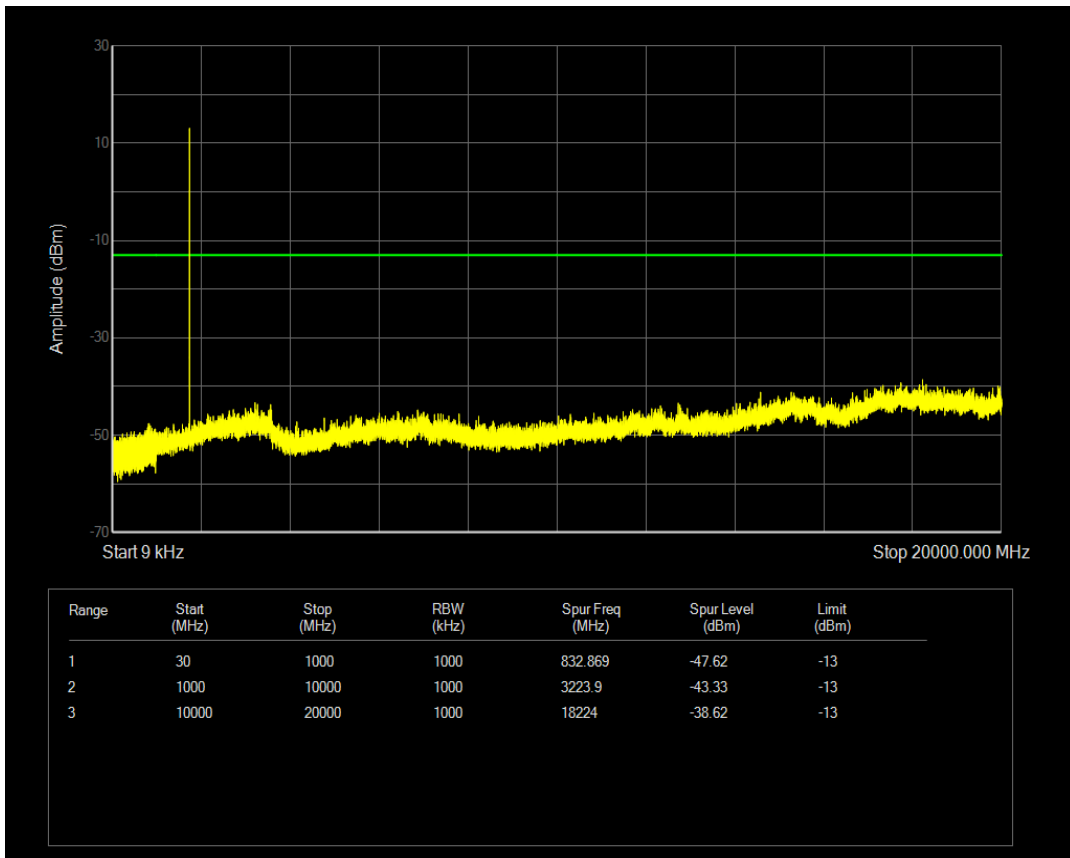

Band4 QPSK BW=3MHz Channel=20385 RB Size=1 Position=#0

Band4 QPSK BW=3MHz Channel=20385 RB Size=15 Position=#0

Band4 16QAM BW=3MHz Channel=20385 RB Size=1 Position=#0

Band4 16QAM BW=3MHz Channel=20385 RB Size=15 Position=#0

Band4 QPSK BW=5MHz Channel=19975 RB Size=1 Position=#0

Band4 QPSK BW=5MHz Channel=19975 RB Size=25 Position=#0

Band4 16QAM BW=5MHz Channel=19975 RB Size=1 Position=#0

Band4 16QAM BW=5MHz Channel=19975 RB Size=25 Position=#0