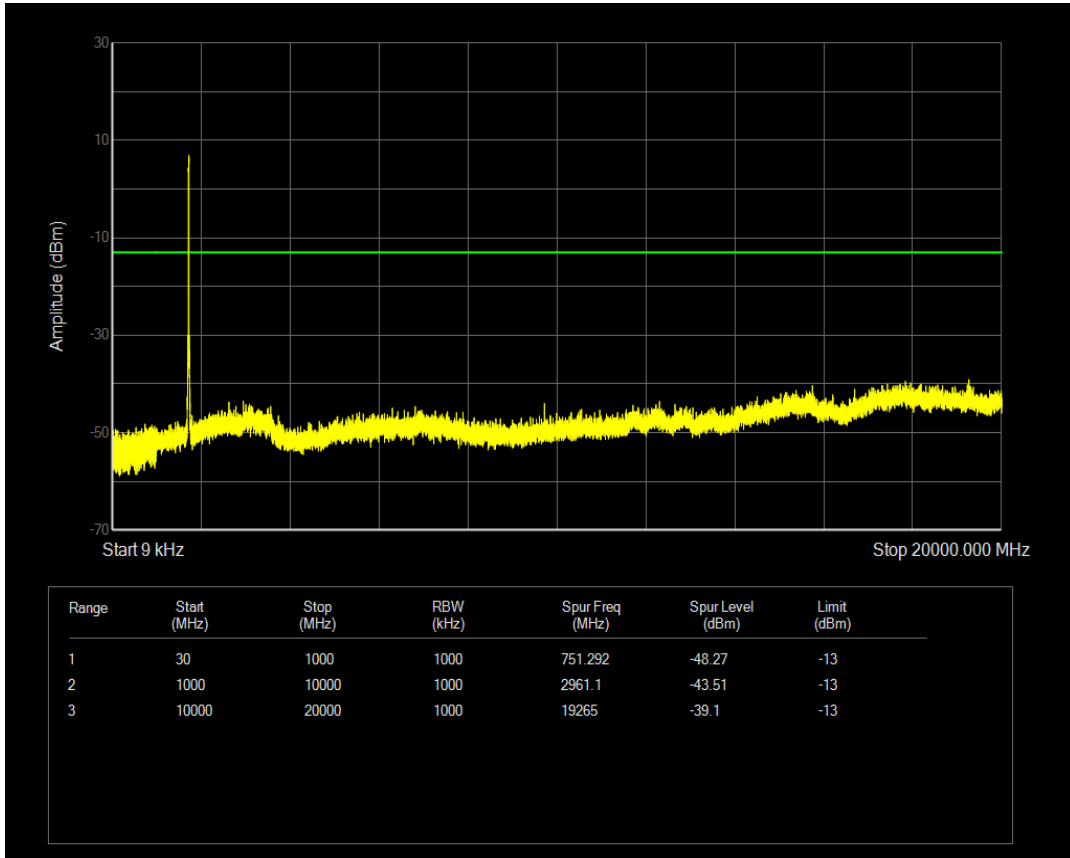

Band4 QPSK BW=15MHz Channel=20175 RB Size=75 Position=#0

Band4 16QAM BW=15MHz Channel=20175 RB Size=1 Position=#0