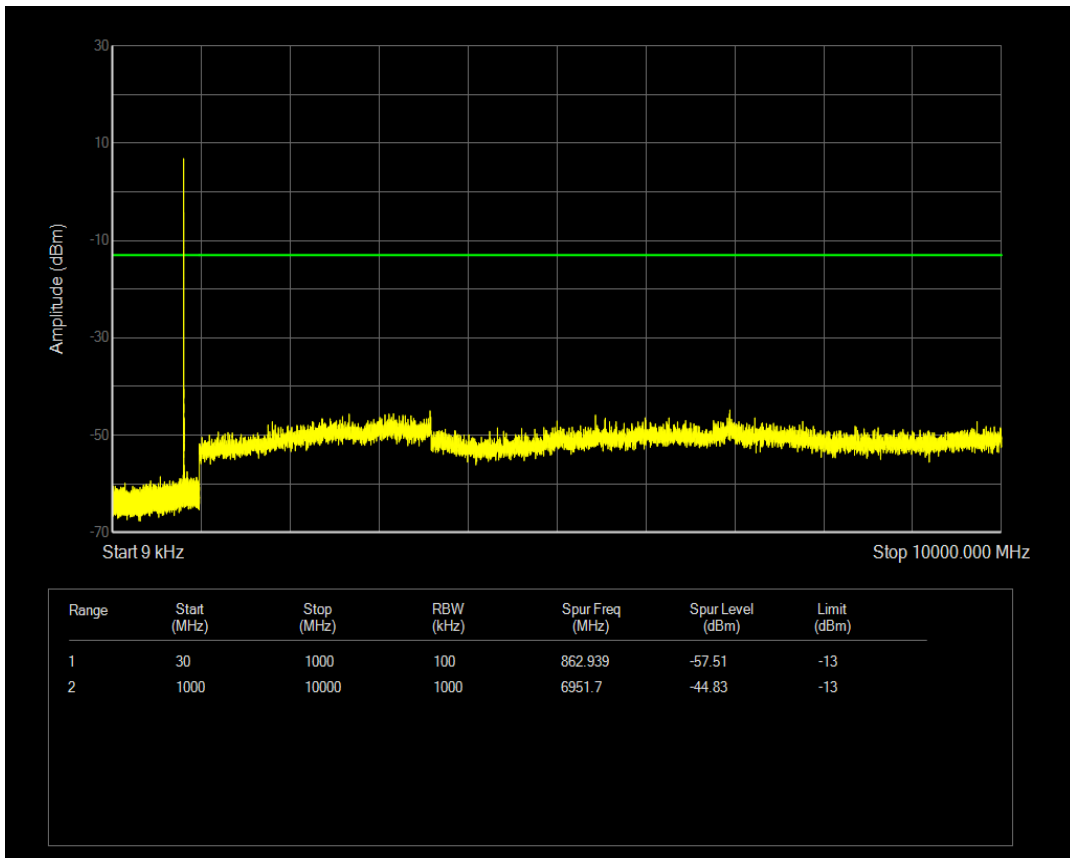

Band5 16QAM BW=3MHz Channel=20415 RB Size=1 Position=#0

Band5 16QAM BW=3MHz Channel=20415 RB Size=15 Position=#0