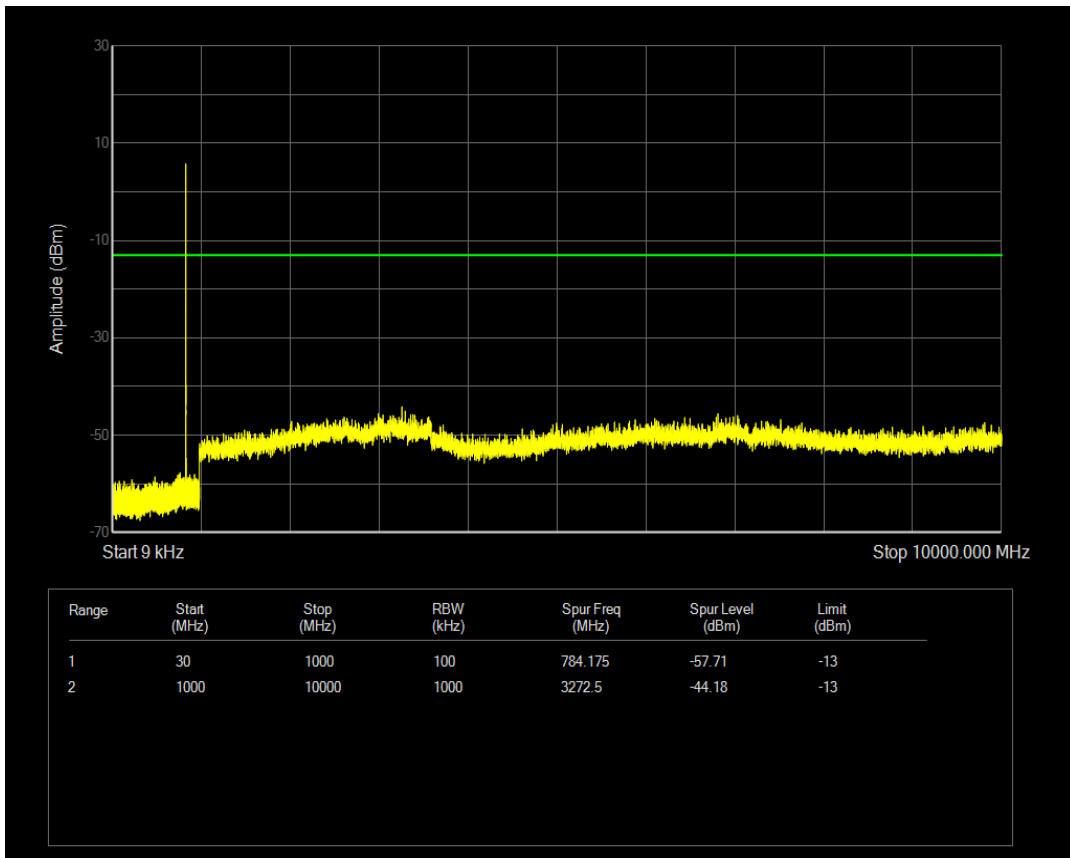

Band5 QPSK BW=1.4MHz Channel=20525 RB Size=1 Position=#0

Band5 QPSK BW=1.4MHz Channel=20525 RB Size=6 Position=#0

Band5 16QAM BW=1.4MHz Channel=20525 RB Size=1 Position=#0

Band5 16QAM BW=1.4MHz Channel=20525 RB Size=6 Position=#0

Band5 QPSK BW=1.4MHz Channel=20643 RB Size=1 Position=#0

Band5 QPSK BW=1.4MHz Channel=20643 RB Size=6 Position=#0

Band5 16QAM BW=1.4MHz Channel=20643 RB Size=1 Position=#0

Band5 16QAM BW=1.4MHz Channel=20643 RB Size=6 Position=#0