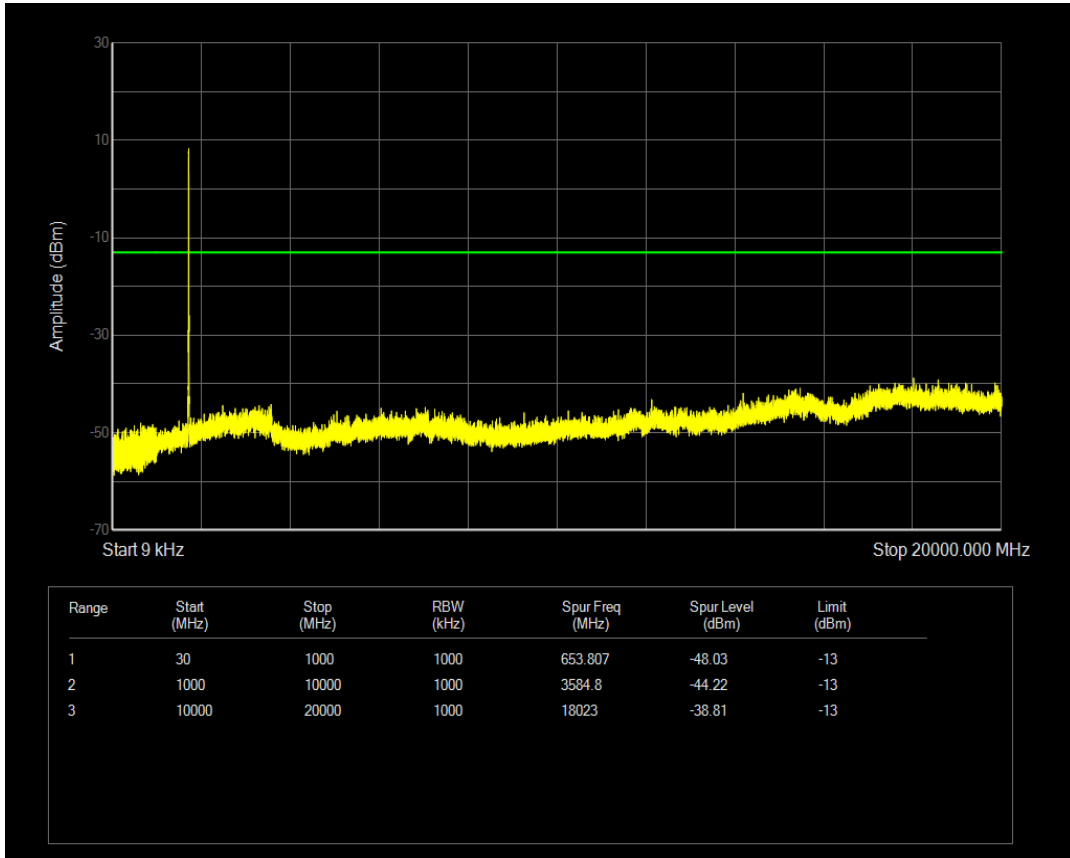

Band4 QPSK BW=5MHz Channel=19975 RB Size=1 Position=#0

Band4 QPSK BW=5MHz Channel=19975 RB Size=25 Position=#0

Band4 16QAM BW=5MHz Channel=19975 RB Size=1 Position=#0

Band4 16QAM BW=5MHz Channel=19975 RB Size=25 Position=#0

Band4 QPSK BW=5MHz Channel=20175 RB Size=1 Position=#0

Band4 QPSK BW=5MHz Channel=20175 RB Size=25 Position=#0

Band4 16QAM BW=5MHz Channel=20175 RB Size=1 Position=#0

Band4 16QAM BW=5MHz Channel=20175 RB Size=25 Position=#0