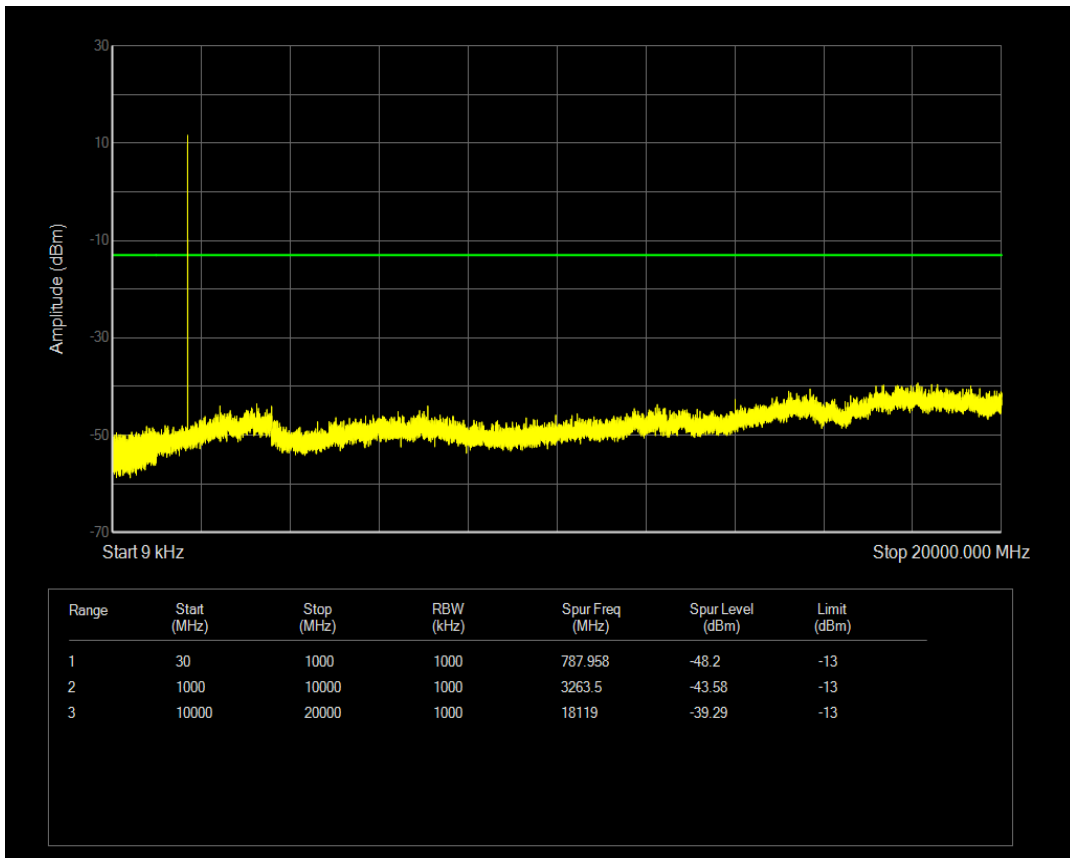

Band66 16QAM BW=1.4MHz Channel=131979 RB Size=1 Position=#0

Band66 16QAM BW=1.4MHz Channel=131979 RB Size=6 Position=#0