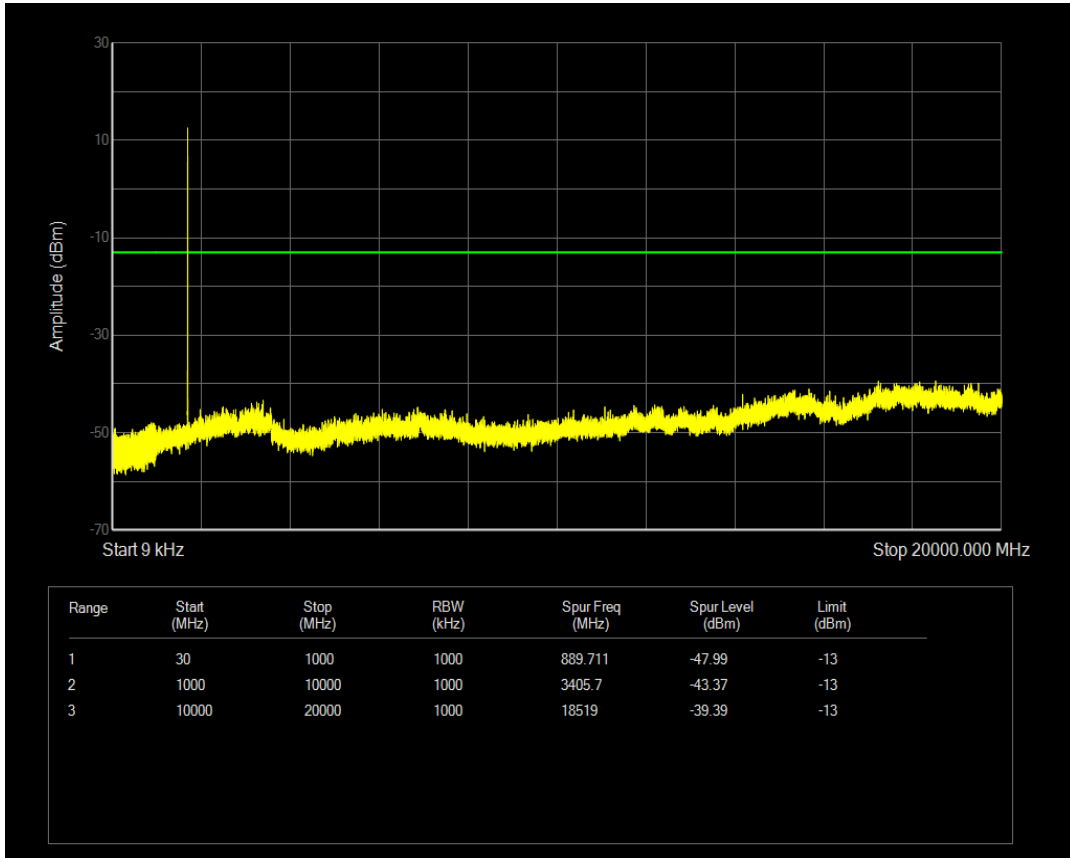

Band66 QPSK BW=1.4MHz Channel=131979 RB Size=6 Position=#0

Band66 16QAM BW=1.4MHz Channel=131979 RB Size=1 Position=#0