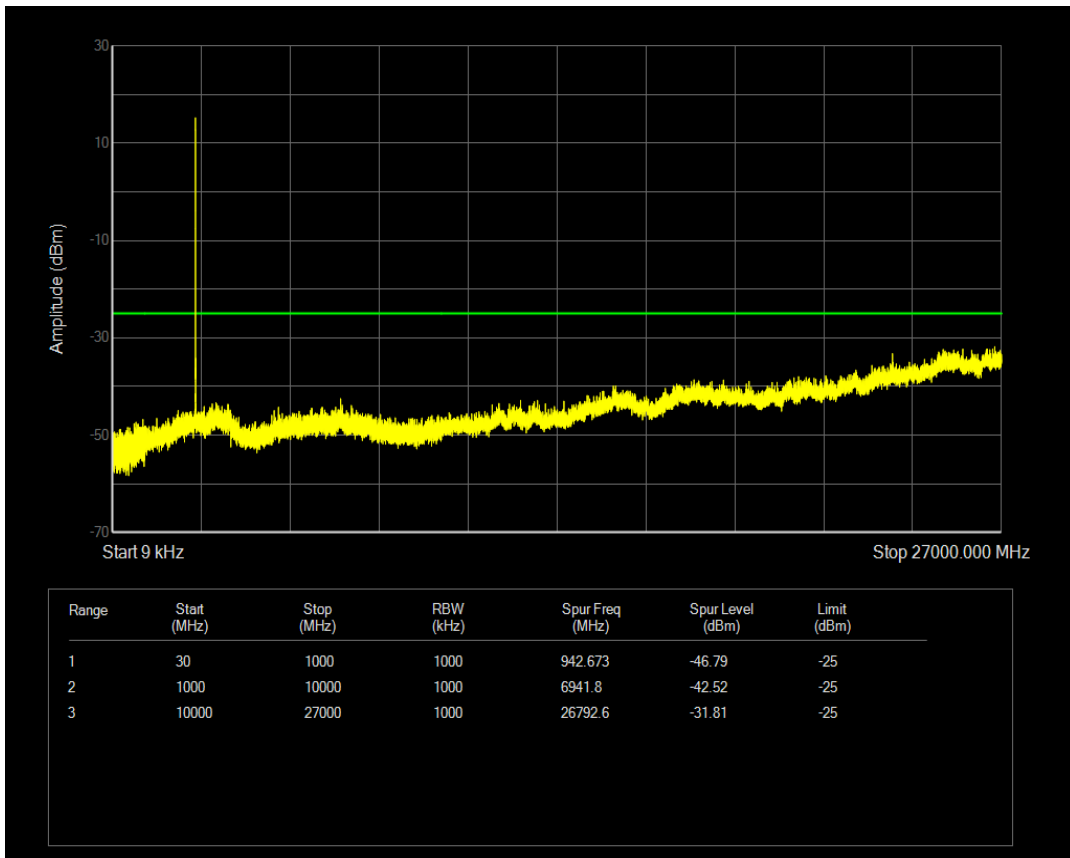

Band41(2535-2655) QPSK BW=10MHz Channel=40090 RB Size=1 Position=#0

Band41(2535-2655) QPSK BW=10MHz Channel=40090 RB Size=50 Position=#0