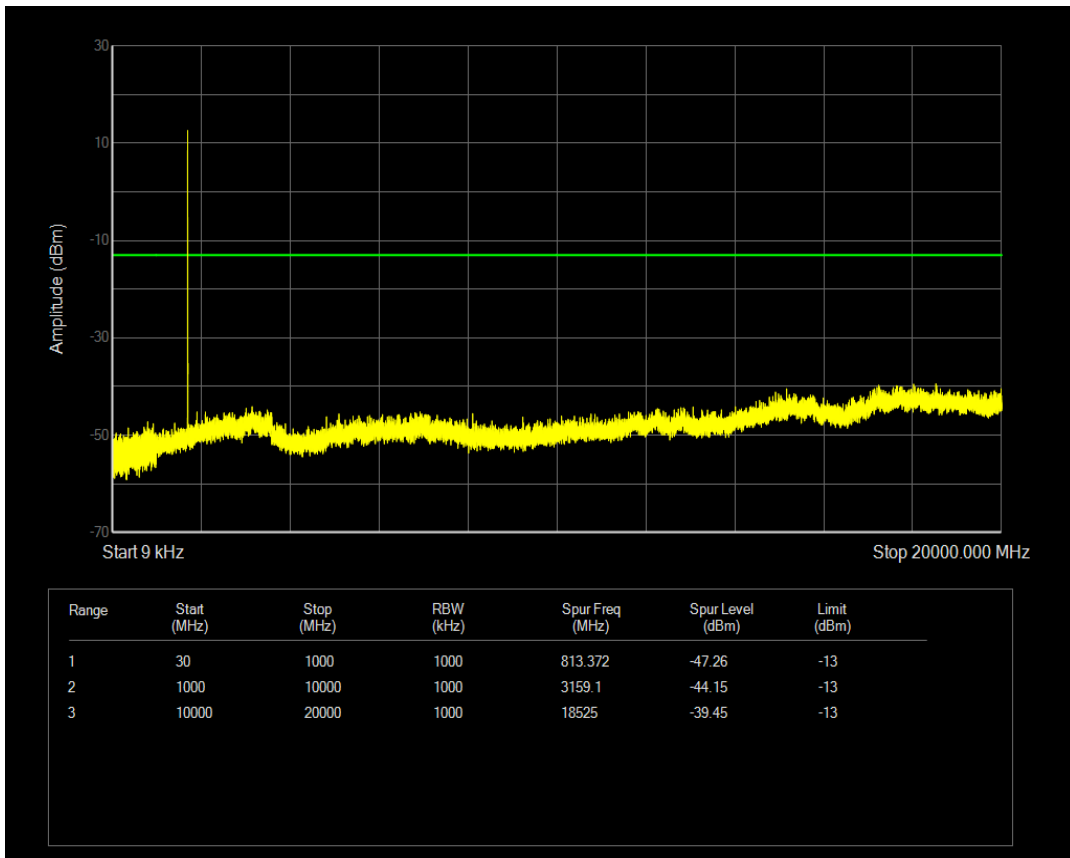

Band4 QPSK BW=3MHz Channel=20385 RB Size=1 Position=#0

Band4 QPSK BW=3MHz Channel=20385 RB Size=15 Position=#0

Band4 16QAM BW=3MHz Channel=20385 RB Size=1 Position=#0

Band4 16QAM BW=3MHz Channel=20385 RB Size=15 Position=#0

Band4 QPSK BW=5MHz Channel=19975 RB Size=1 Position=#0

Band4 QPSK BW=5MHz Channel=19975 RB Size=25 Position=#0

Band4 16QAM BW=5MHz Channel=19975 RB Size=1 Position=#0

Band4 16QAM BW=5MHz Channel=19975 RB Size=25 Position=#0