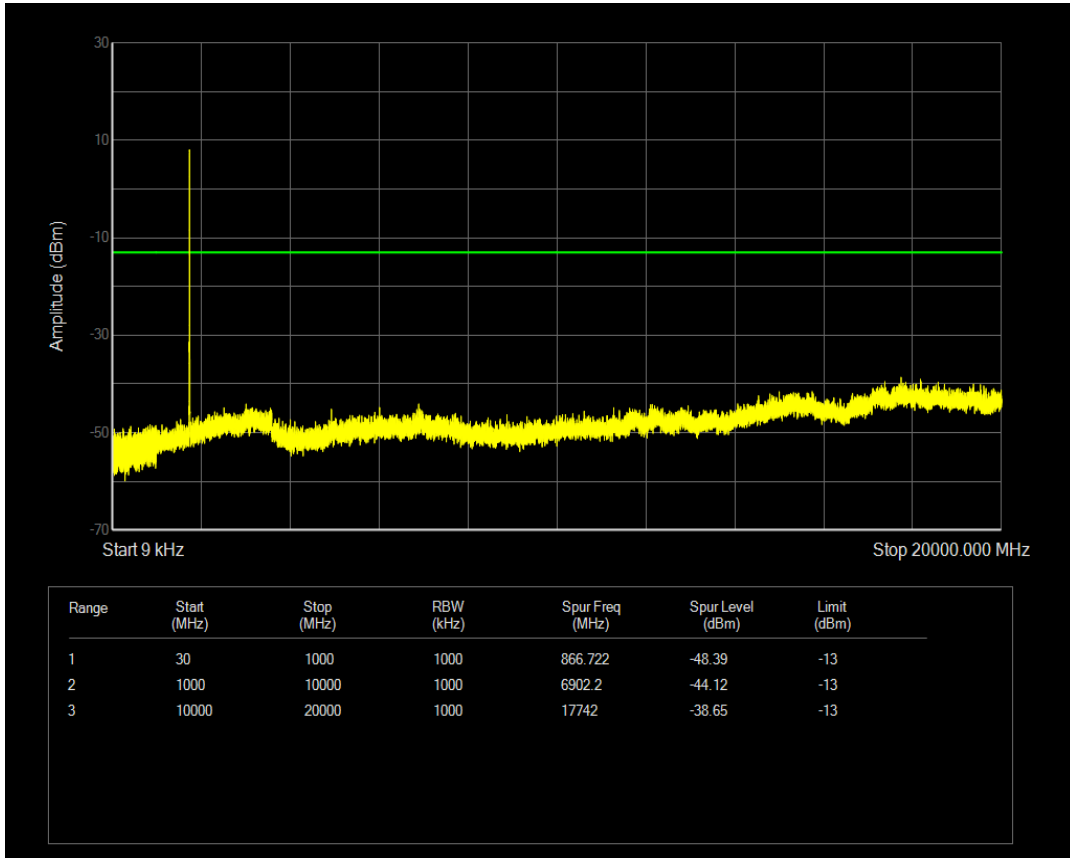

Band4 QPSK BW=5MHz Channel=20375 RB Size=1 Position=#0

Band4 QPSK BW=5MHz Channel=20375 RB Size=25 Position=#0

Band4 16QAM BW=5MHz Channel=20375 RB Size=1 Position=#0

Band4 16QAM BW=5MHz Channel=20375 RB Size=25 Position=#0

Band4 QPSK BW=10MHz Channel=20000 RB Size=1 Position=#0

Band4 QPSK BW=10MHz Channel=20000 RB Size=50 Position=#0

Band4 16QAM BW=10MHz Channel=20000 RB Size=1 Position=#0

Band4 16QAM BW=10MHz Channel=20000 RB Size=50 Position=#0