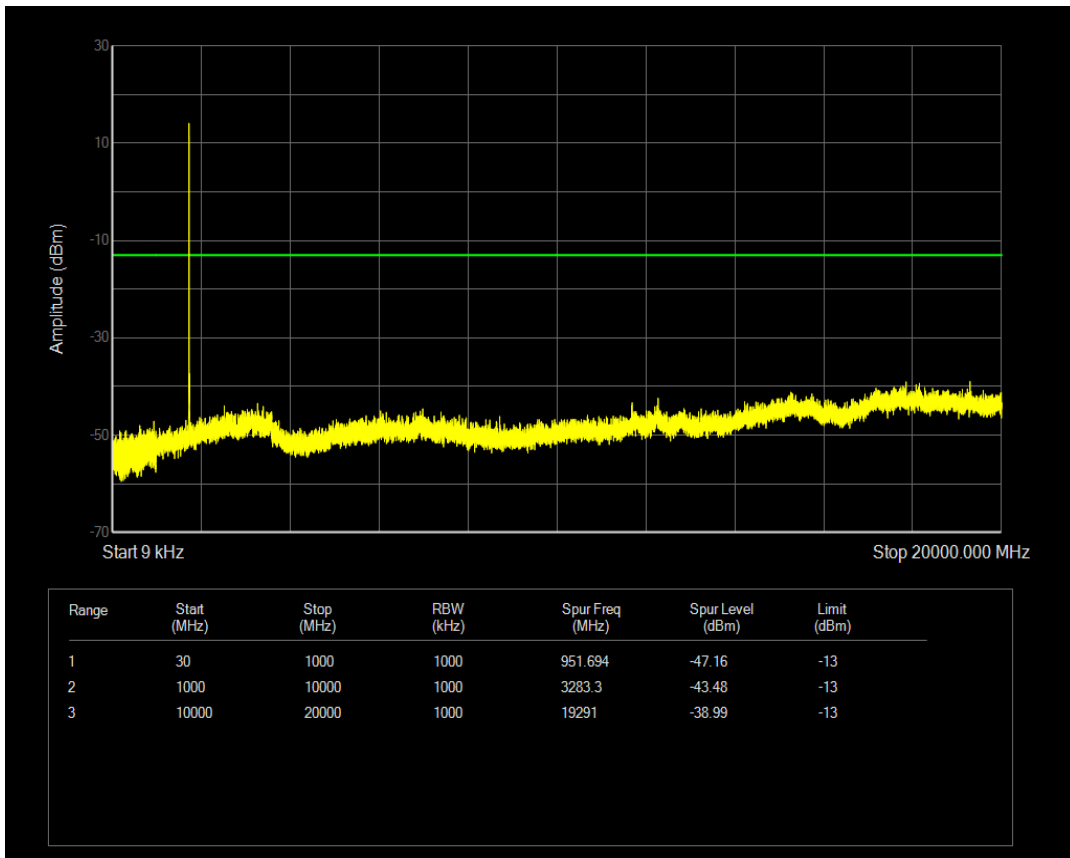

Band4 16QAM BW=15MHz Channel=20325 RB Size=1 Position=#0

Band4 16QAM BW=15MHz Channel=20325 RB Size=75 Position=#0