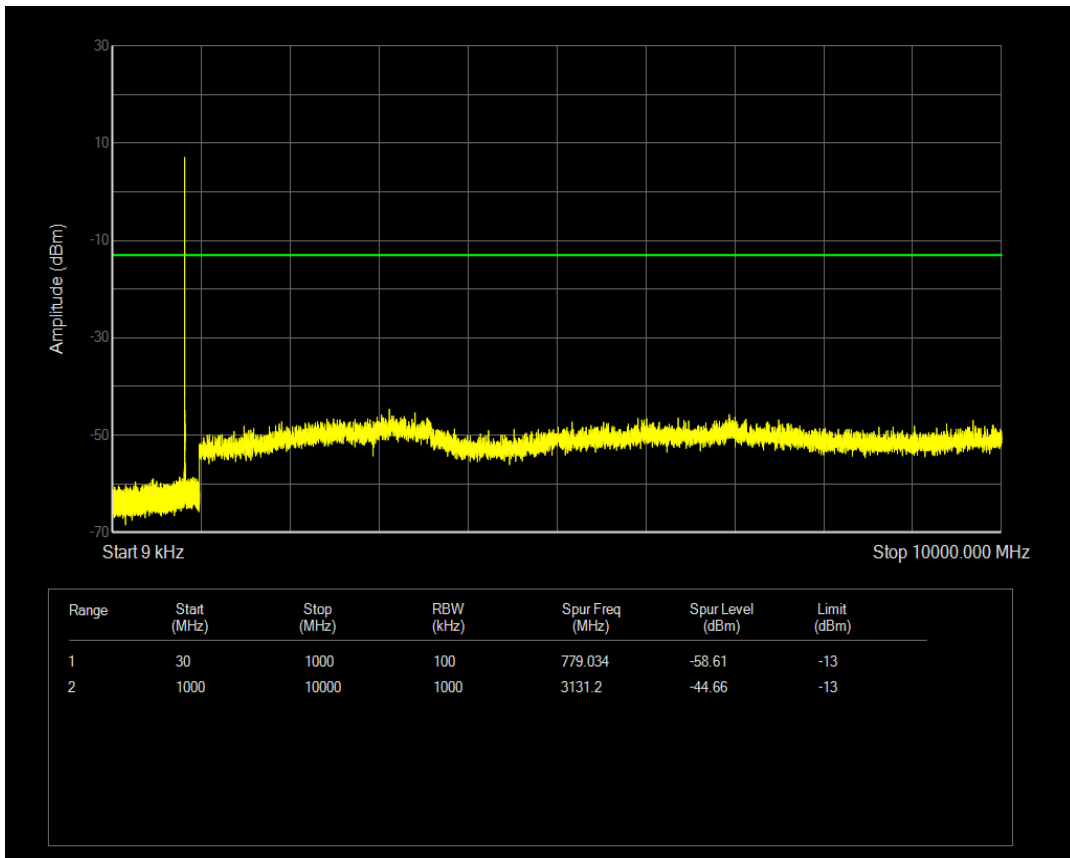

Band5 16QAM BW=3MHz Channel=20525 RB Size=1 Position=#0

Band5 16QAM BW=3MHz Channel=20525 RB Size=15 Position=#0