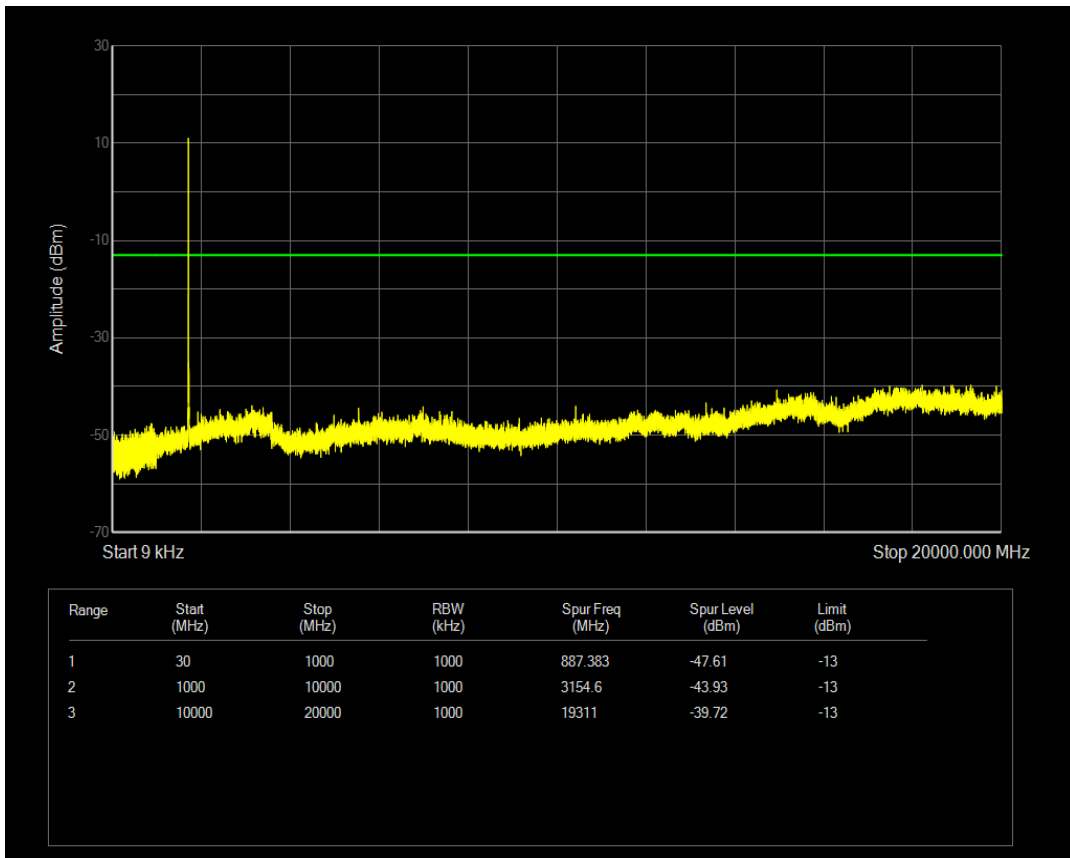

Band4 QPSK BW=15MHz Channel=20025 RB Size=1 Position=#0

Band4 QPSK BW=15MHz Channel=20025 RB Size=75 Position=#0

Band4 16QAM BW=15MHz Channel=20025 RB Size=1 Position=#0

Band4 16QAM BW=15MHz Channel=20025 RB Size=75 Position=#0

Band4 QPSK BW=15MHz Channel=20175 RB Size=1 Position=#0

Band4 QPSK BW=15MHz Channel=20175 RB Size=75 Position=#0

Band4 16QAM BW=15MHz Channel=20175 RB Size=1 Position=#0

Band4 16QAM BW=15MHz Channel=20175 RB Size=75 Position=#0