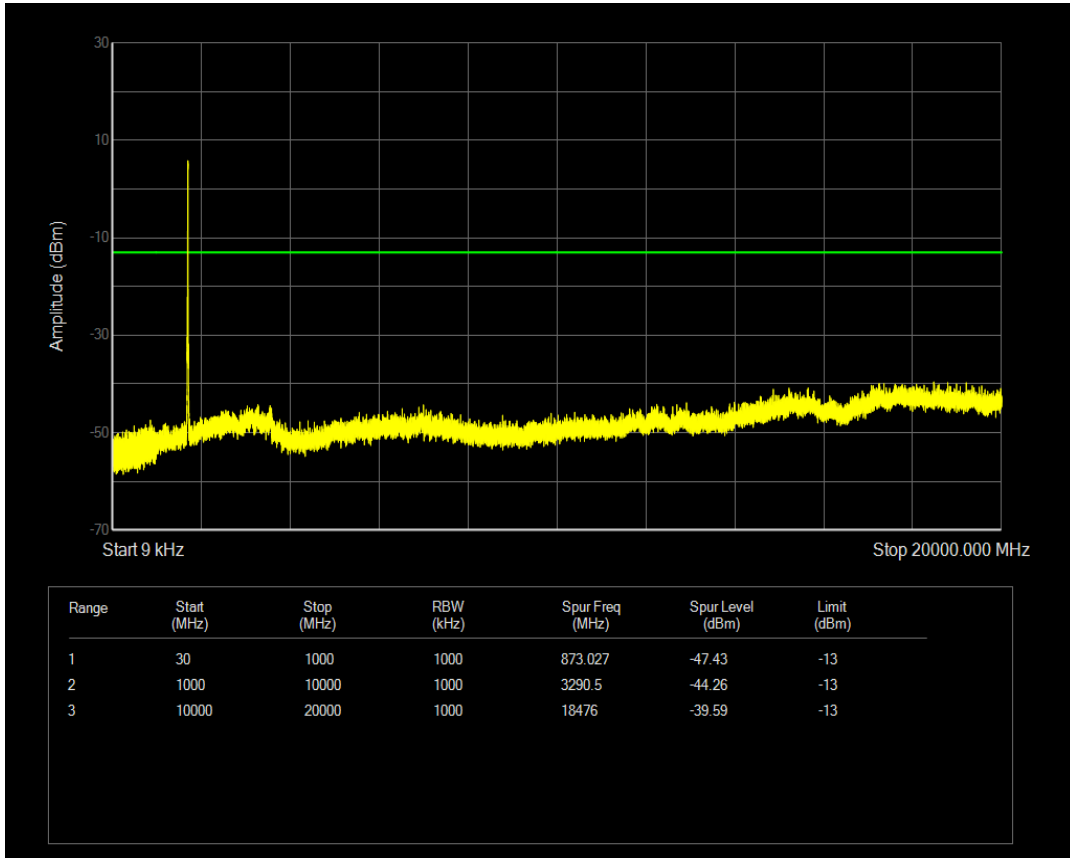

Band4 QPSK BW=5MHz Channel=20375 RB Size=1 Position=#0

Band4 QPSK BW=5MHz Channel=20375 RB Size=25 Position=#0

Band4 16QAM BW=5MHz Channel=20375 RB Size=1 Position=#0

Band4 16QAM BW=5MHz Channel=20375 RB Size=25 Position=#0

Band4 QPSK BW=10MHz Channel=20000 RB Size=1 Position=#0

Band4 QPSK BW=10MHz Channel=20000 RB Size=50 Position=#0

Band4 16QAM BW=10MHz Channel=20000 RB Size=1 Position=#0

Band4 16QAM BW=10MHz Channel=20000 RB Size=50 Position=#0