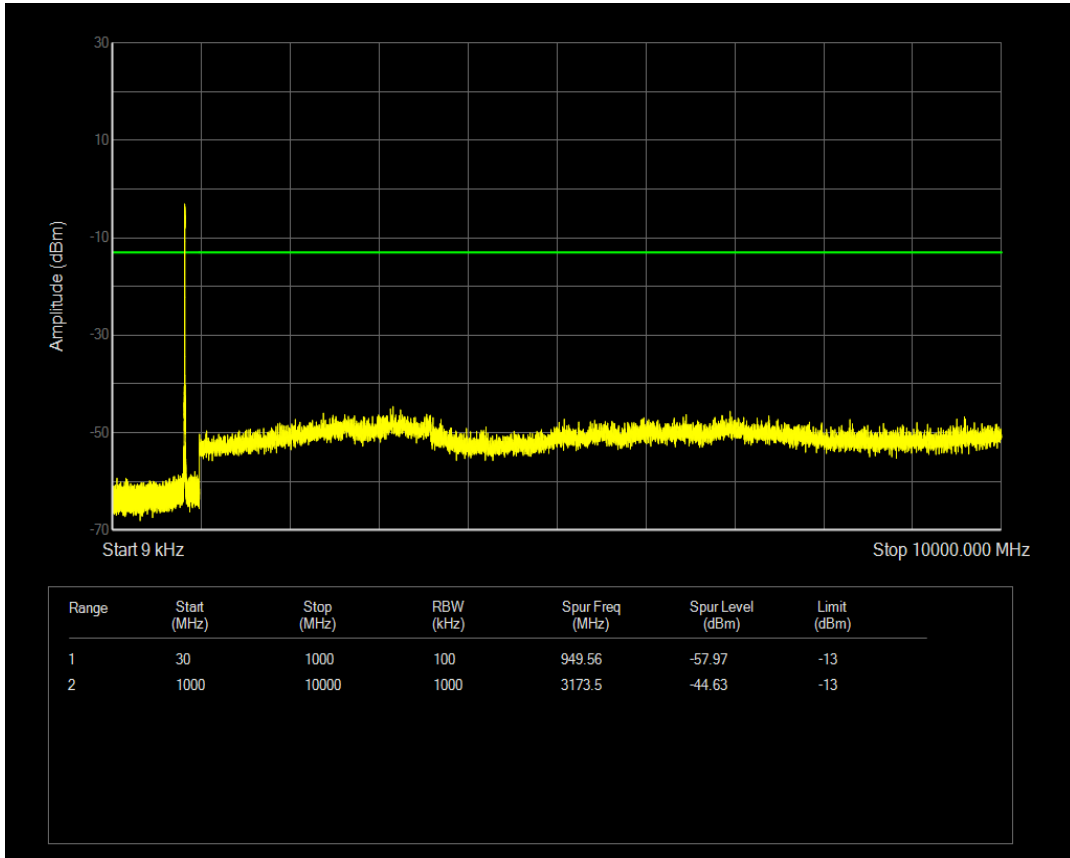

Band5 QPSK BW=5MHz Channel=20525 RB Size=1 Position=#0

Band5 QPSK BW=5MHz Channel=20525 RB Size=25 Position=#0

Band5 16QAM BW=5MHz Channel=20525 RB Size=1 Position=#0

Band5 16QAM BW=5MHz Channel=20525 RB Size=25 Position=#0