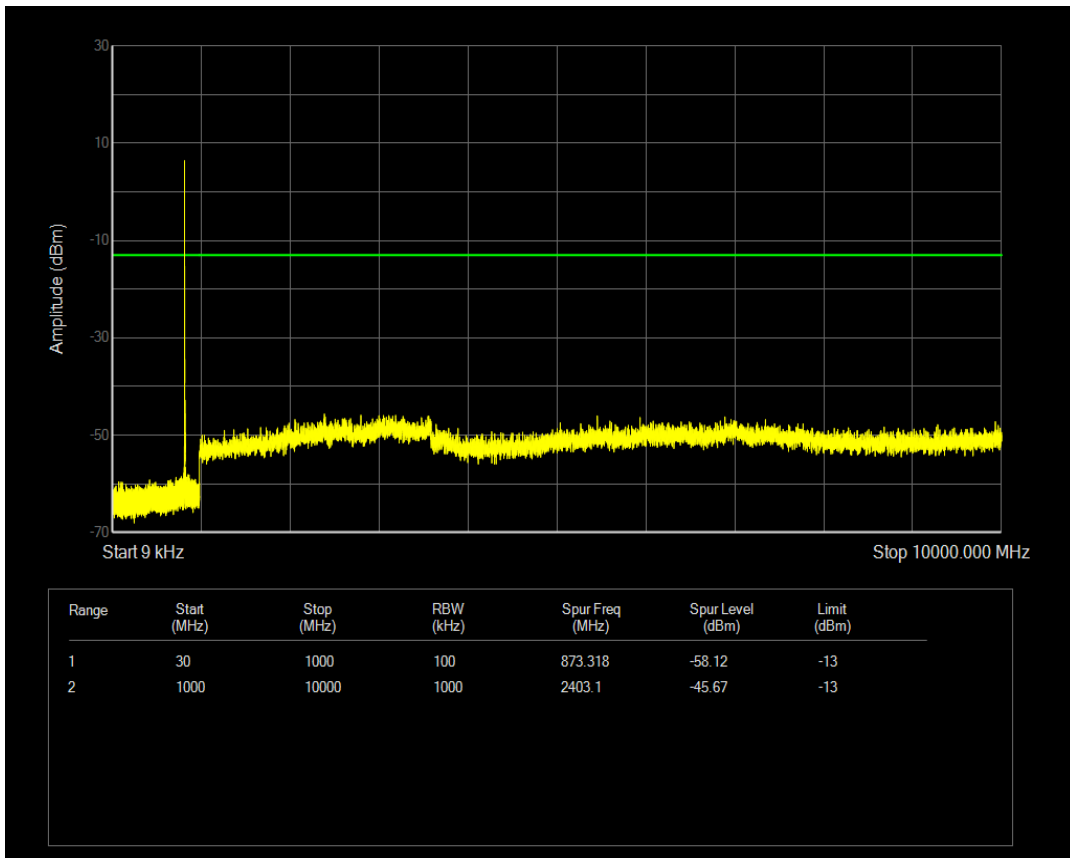

Band5 QPSK BW=5MHz Channel=20425 RB Size=1 Position=#0

Band5 QPSK BW=5MHz Channel=20425 RB Size=25 Position=#0

Band5 16QAM BW=5MHz Channel=20425 RB Size=1 Position=#0

Band5 16QAM BW=5MHz Channel=20425 RB Size=25 Position=#0

Band5 QPSK BW=5MHz Channel=20525 RB Size=1 Position=#0

Band5 QPSK BW=5MHz Channel=20525 RB Size=25 Position=#0

Band5 16QAM BW=5MHz Channel=20525 RB Size=1 Position=#0

Band5 16QAM BW=5MHz Channel=20525 RB Size=25 Position=#0