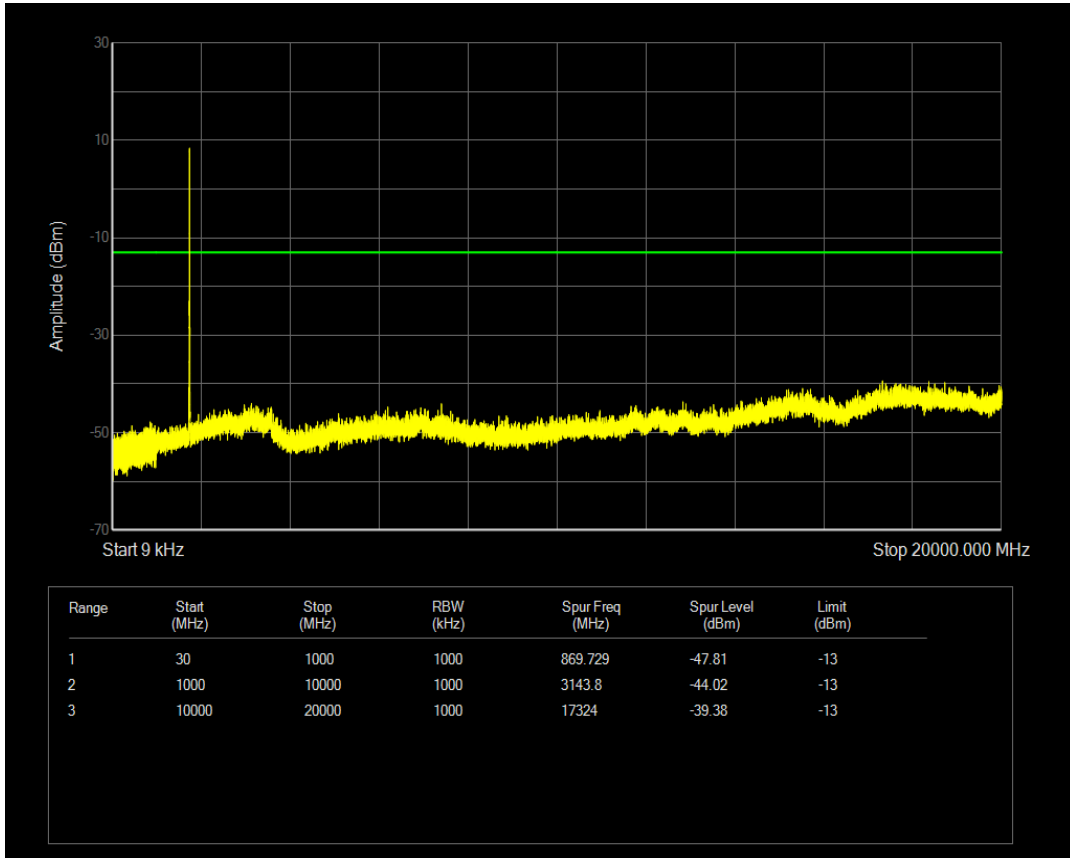

Band4 QPSK BW=5MHz Channel=20175 RB Size=1 Position=#0

Band4 QPSK BW=5MHz Channel=20175 RB Size=25 Position=#0

Band4 16QAM BW=5MHz Channel=20175 RB Size=1 Position=#0

Band4 16QAM BW=5MHz Channel=20175 RB Size=25 Position=#0

Band4 QPSK BW=5MHz Channel=20375 RB Size=1 Position=#0

Band4 QPSK BW=5MHz Channel=20375 RB Size=25 Position=#0

Band4 16QAM BW=5MHz Channel=20375 RB Size=1 Position=#0

Band4 16QAM BW=5MHz Channel=20375 RB Size=25 Position=#0