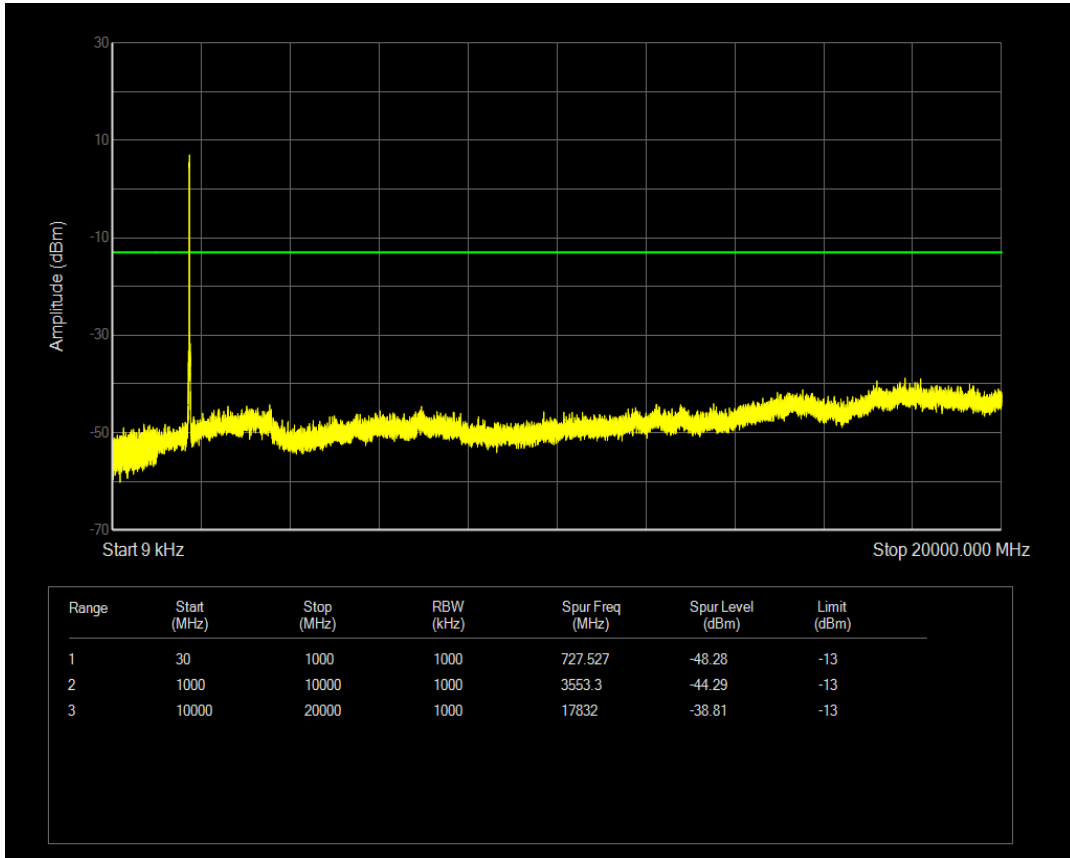

Band4 QPSK BW=15MHz Channel=20025 RB Size=1 Position=#0

Band4 QPSK BW=15MHz Channel=20025 RB Size=75 Position=#0

Band4 16QAM BW=15MHz Channel=20025 RB Size=1 Position=#0

Band4 16QAM BW=15MHz Channel=20025 RB Size=75 Position=#0

Band4 QPSK BW=15MHz Channel=20175 RB Size=1 Position=#0

Band4 QPSK BW=15MHz Channel=20175 RB Size=75 Position=#0

Band4 16QAM BW=15MHz Channel=20175 RB Size=1 Position=#0

Band4 16QAM BW=15MHz Channel=20175 RB Size=75 Position=#0

Band4 QPSK BW=15MHz Channel=20325 RB Size=1 Position=#0

Band4 QPSK BW=15MHz Channel=20325 RB Size=75 Position=#0

Band4 16QAM BW=15MHz Channel=20325 RB Size=1 Position=#0

Band4 16QAM BW=15MHz Channel=20325 RB Size=75 Position=#0