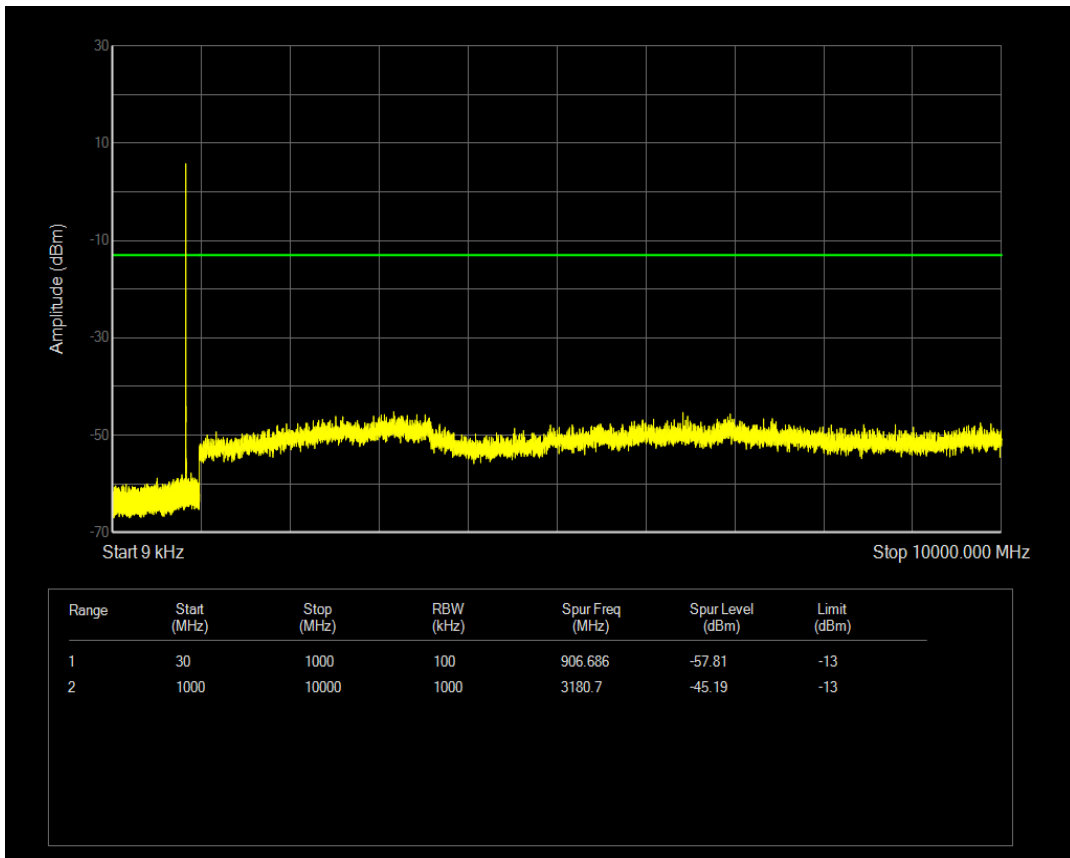

Band5 QPSK BW=1.4MHz Channel=20525 RB Size=1 Position=#0

Band5 QPSK BW=1.4MHz Channel=20525 RB Size=6 Position=#0

Band5 16QAM BW=1.4MHz Channel=20525 RB Size=1 Position=#0

Band5 16QAM BW=1.4MHz Channel=20525 RB Size=6 Position=#0

Band5 QPSK BW=1.4MHz Channel=20643 RB Size=1 Position=#0

Band5 QPSK BW=1.4MHz Channel=20643 RB Size=6 Position=#0

Band5 16QAM BW=1.4MHz Channel=20643 RB Size=1 Position=#0

Band5 16QAM BW=1.4MHz Channel=20643 RB Size=6 Position=#0