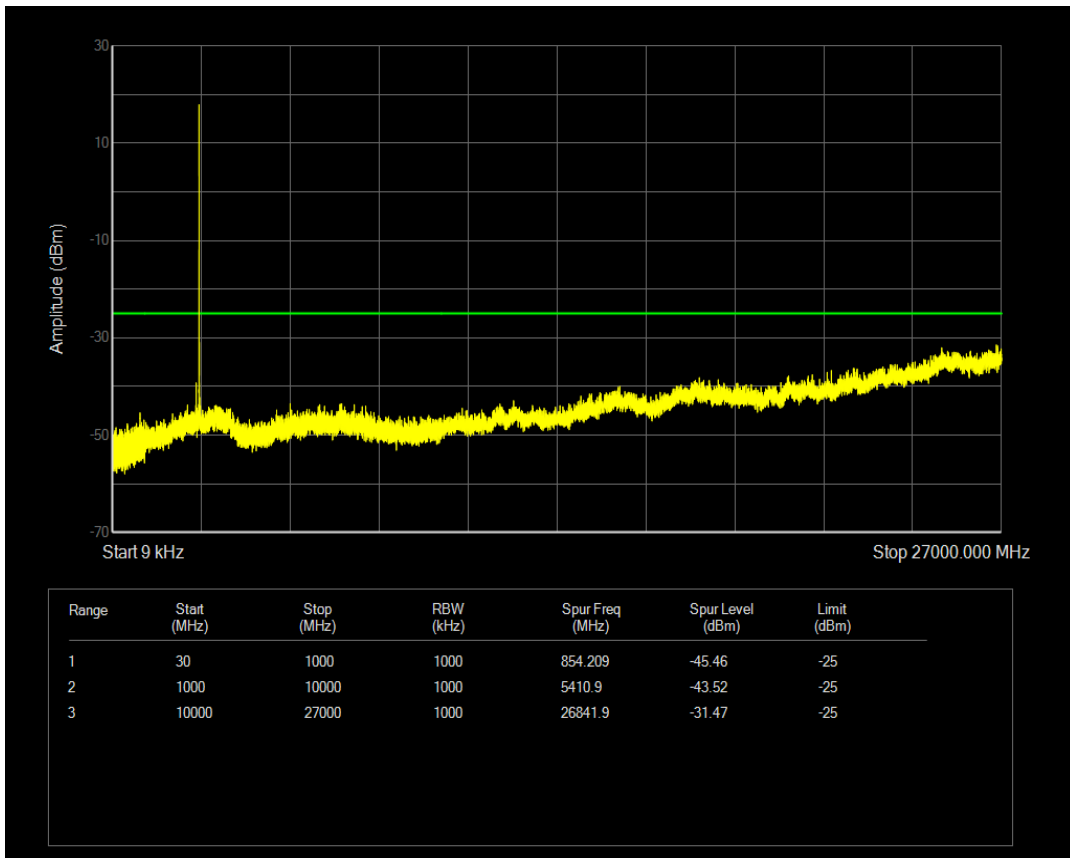

Band41(2535-2655) 16QAM BW=10MHz Channel=41190 RB Size=1 Position=#0

Band41(2535-2655) 16QAM BW=10MHz Channel=41190 RB Size=50 Position=#0