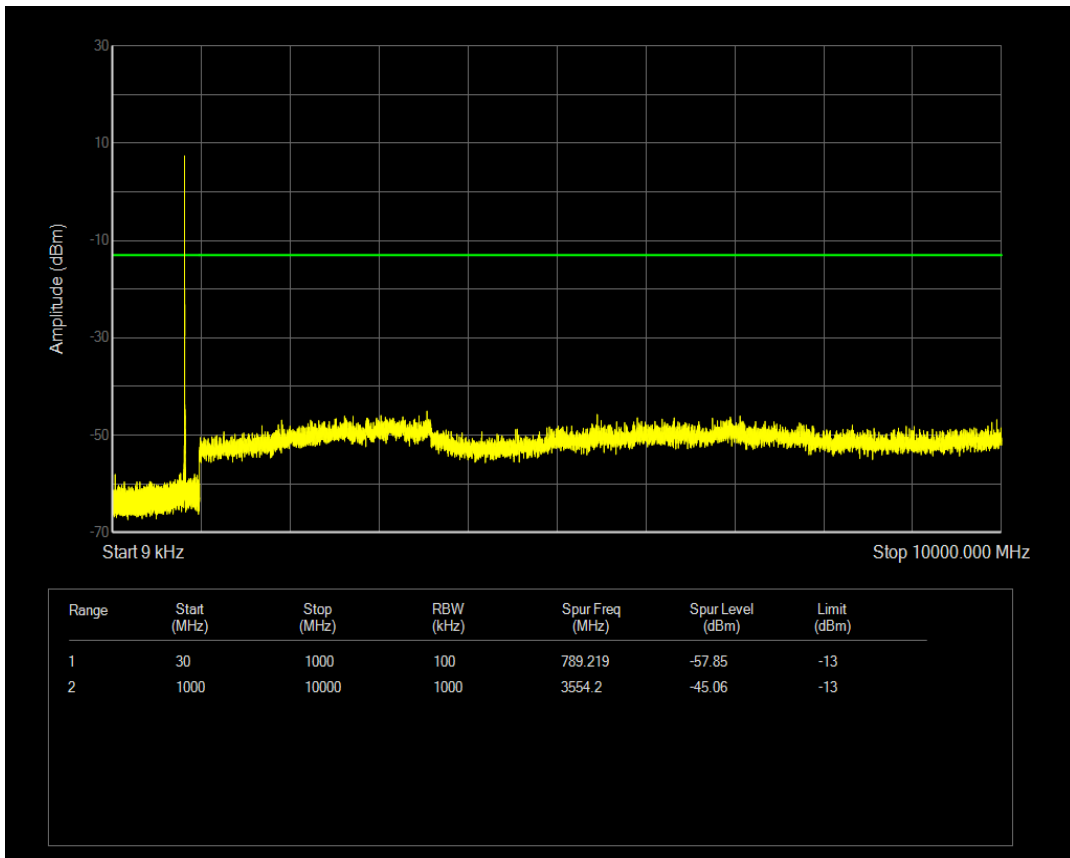

Band5 QPSK BW=5MHz Channel=20425 RB Size=1 Position=#0

Band5 QPSK BW=5MHz Channel=20425 RB Size=25 Position=#0

Band5 16QAM BW=5MHz Channel=20425 RB Size=1 Position=#0

Band5 16QAM BW=5MHz Channel=20425 RB Size=25 Position=#0

Band5 QPSK BW=5MHz Channel=20525 RB Size=1 Position=#0

Band5 QPSK BW=5MHz Channel=20525 RB Size=25 Position=#0

Band5 16QAM BW=5MHz Channel=20525 RB Size=1 Position=#0

Band5 16QAM BW=5MHz Channel=20525 RB Size=25 Position=#0