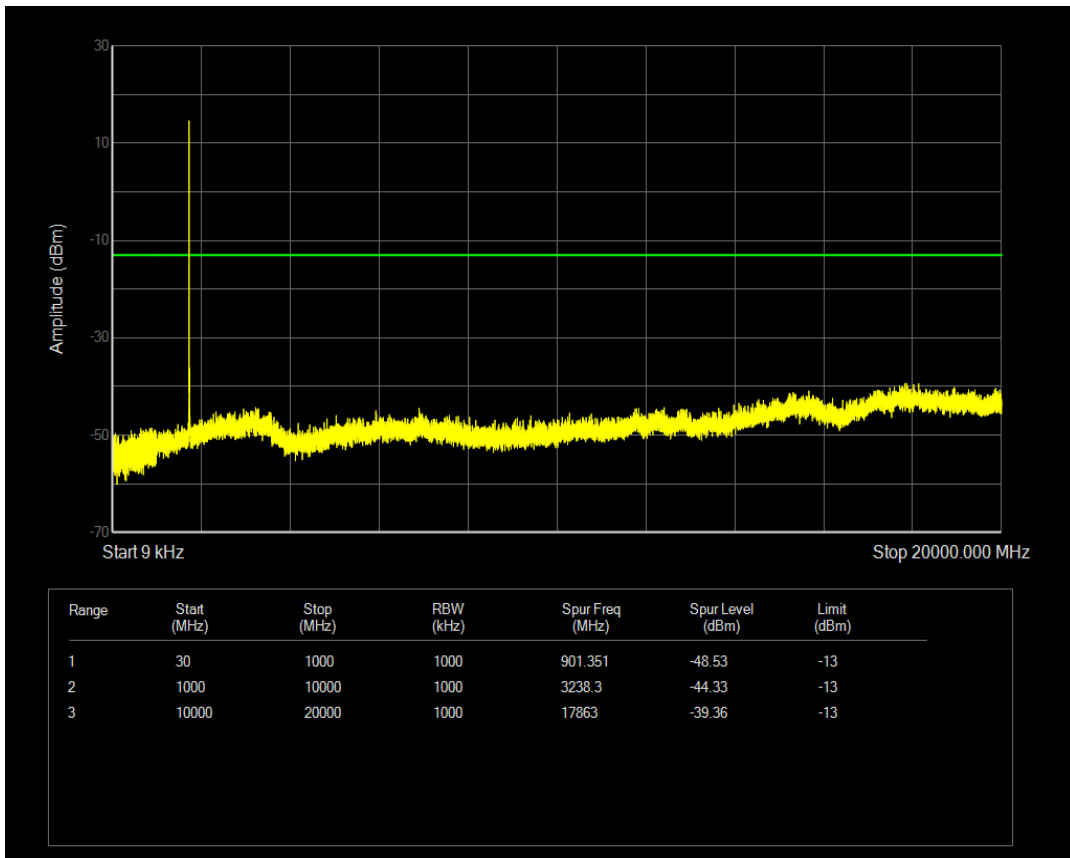

Band4 QPSK BW=15MHz Channel=20325 RB Size=1 Position=#0

Band4 QPSK BW=15MHz Channel=20325 RB Size=75 Position=#0