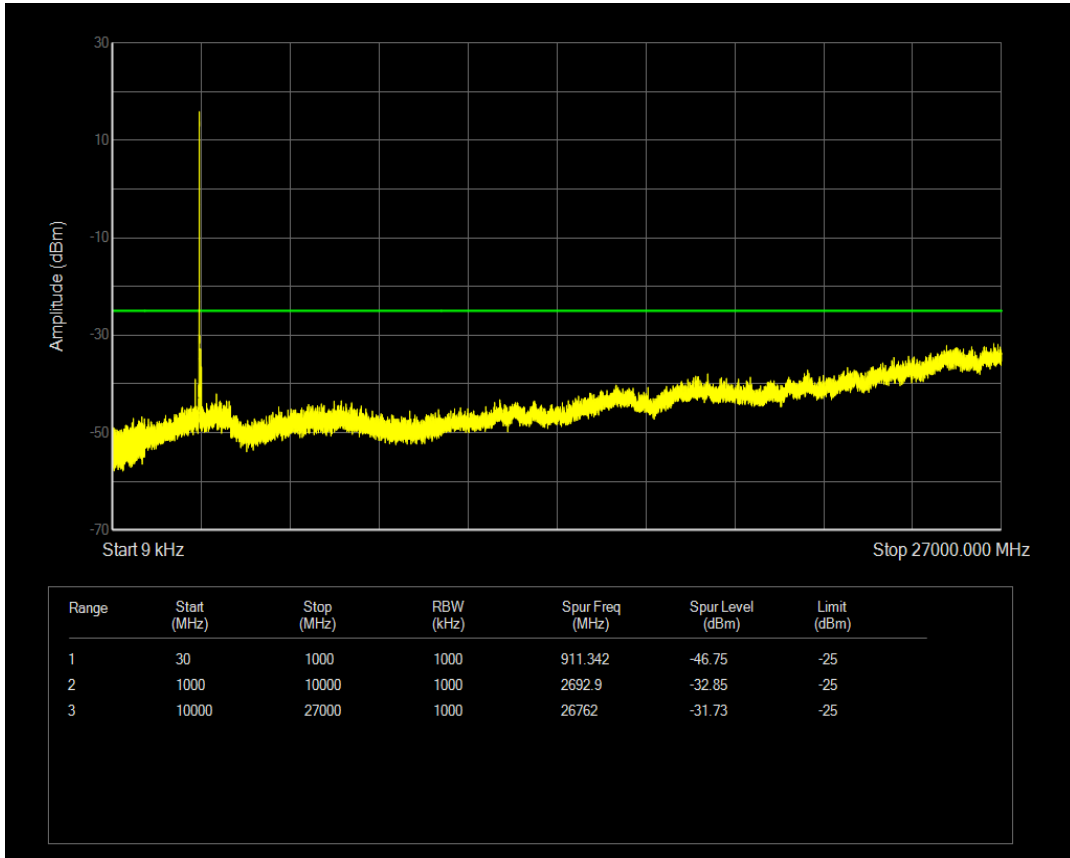

Band41(2535-2655) QPSK BW=5MHz Channel=41215 RB Size=25 Position=#0

Band41(2535-2655) 16QAM BW=5MHz Channel=41215 RB Size=1 Position=#0

Band41(2535-2655) 16QAM BW=5MHz Channel=41215 RB Size=25 Position=#0