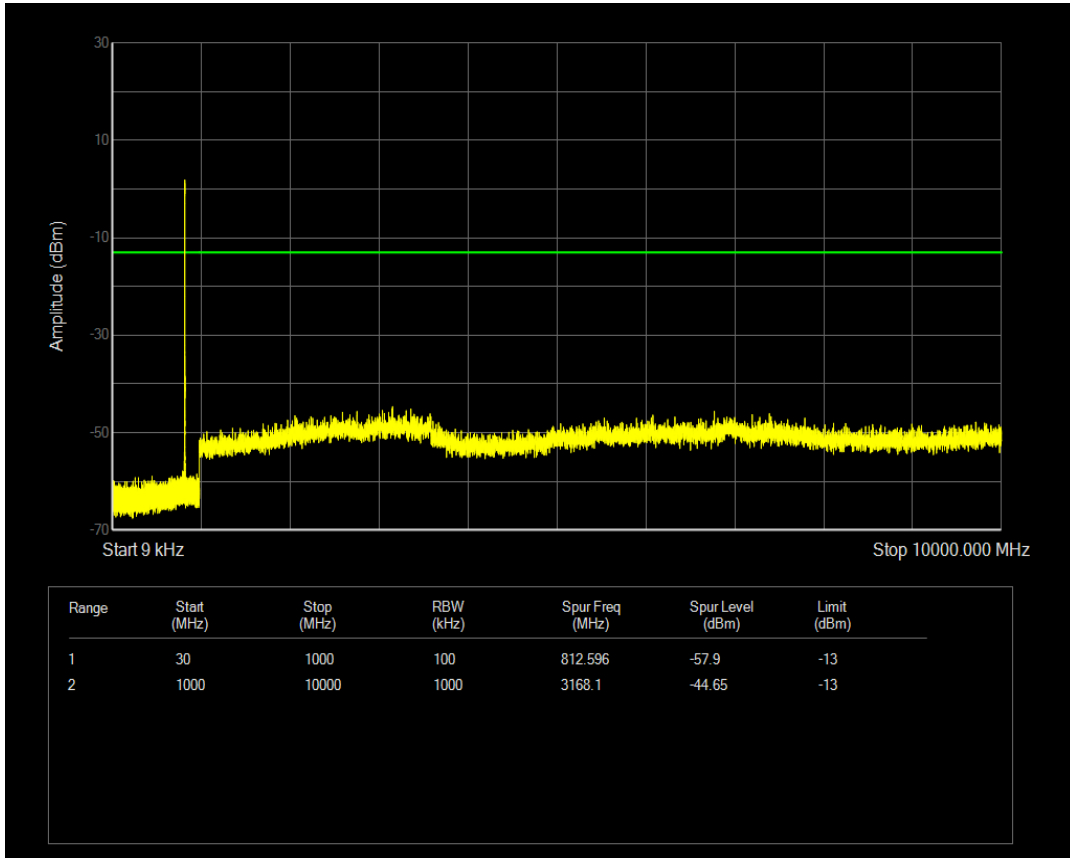

Band5 QPSK BW=1.4MHz Channel=20525 RB Size=1 Position=#0

Band5 QPSK BW=1.4MHz Channel=20525 RB Size=6 Position=#0

Band5 16QAM BW=1.4MHz Channel=20525 RB Size=1 Position=#0

Band5 16QAM BW=1.4MHz Channel=20525 RB Size=6 Position=#0

Band5 QPSK BW=1.4MHz Channel=20643 RB Size=1 Position=#0

Band5 QPSK BW=1.4MHz Channel=20643 RB Size=6 Position=#0

Band5 16QAM BW=1.4MHz Channel=20643 RB Size=1 Position=#0

Band5 16QAM BW=1.4MHz Channel=20643 RB Size=6 Position=#0