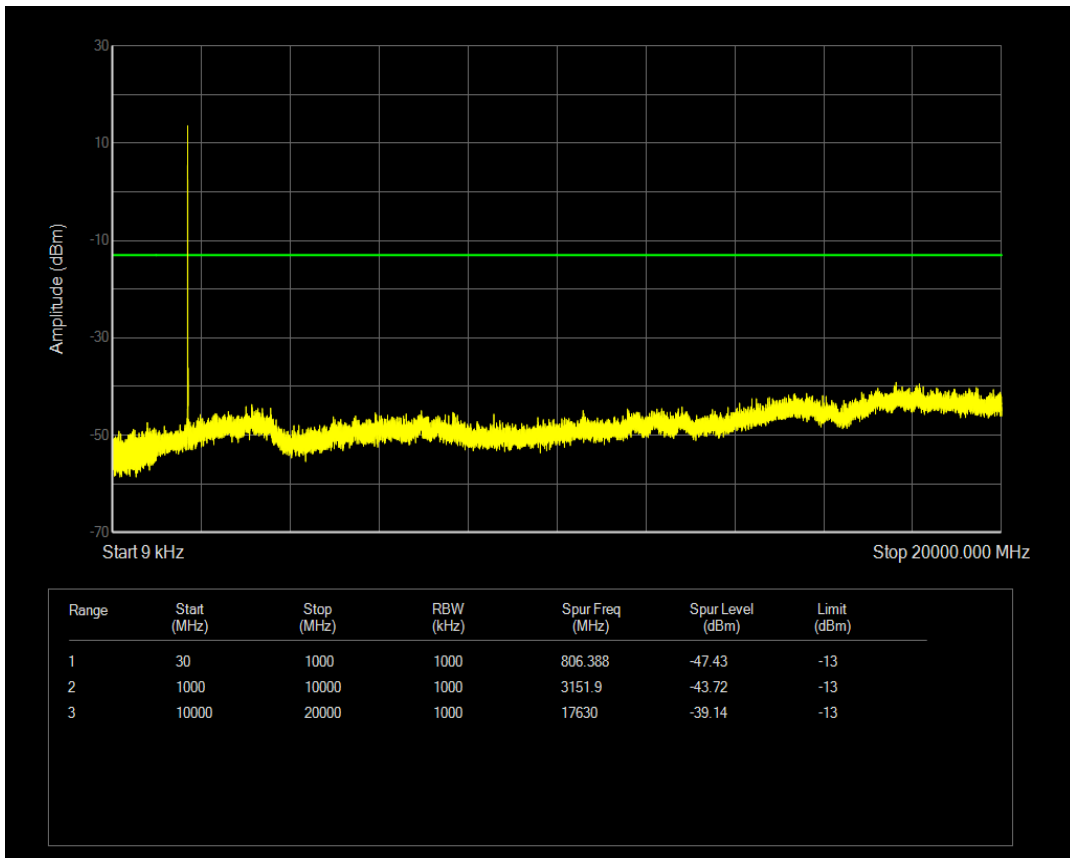

Band4 QPSK BW=5MHz Channel=20375 RB Size=1 Position=#0

Band4 QPSK BW=5MHz Channel=20375 RB Size=25 Position=#0

Band4 16QAM BW=5MHz Channel=20375 RB Size=1 Position=#0

Band4 16QAM BW=5MHz Channel=20375 RB Size=25 Position=#0

Band4 QPSK BW=10MHz Channel=20000 RB Size=1 Position=#0

Band4 QPSK BW=10MHz Channel=20000 RB Size=50 Position=#0

Band4 16QAM BW=10MHz Channel=20000 RB Size=1 Position=#0

Band4 16QAM BW=10MHz Channel=20000 RB Size=50 Position=#0