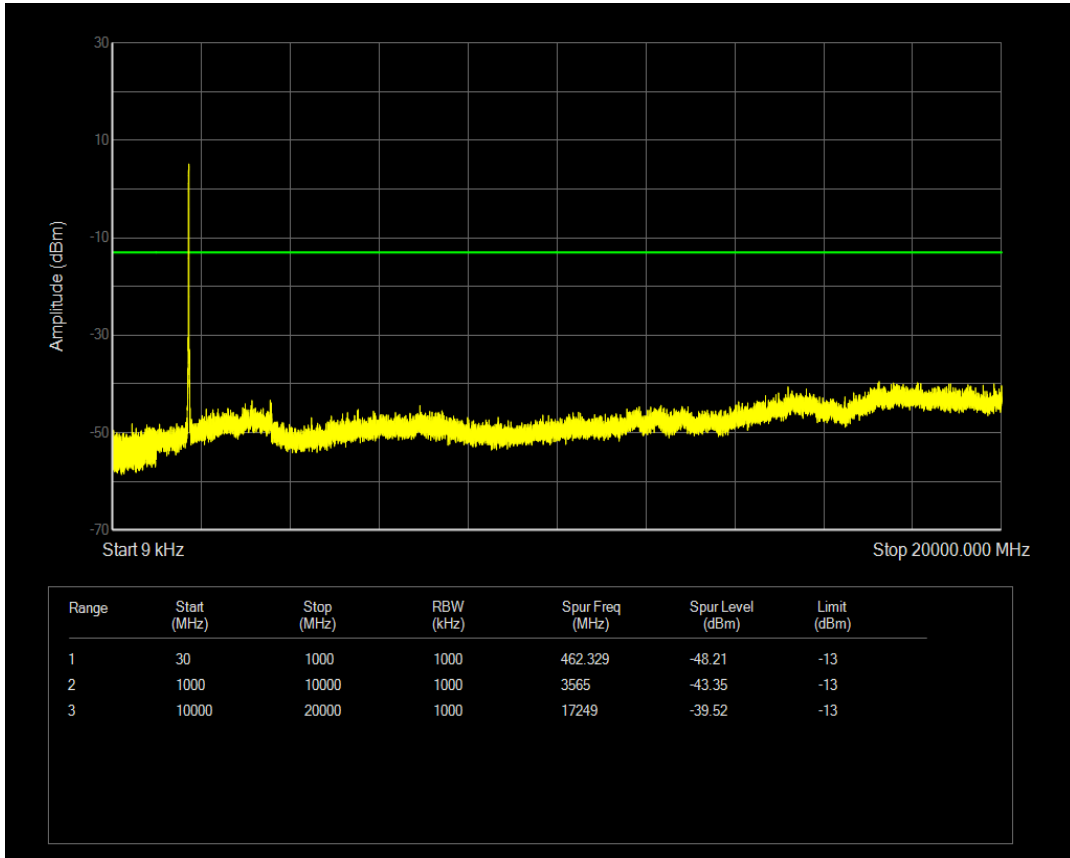

Band4 QPSK BW=15MHz Channel=20175 RB Size=1 Position=#0

Band4 QPSK BW=15MHz Channel=20175 RB Size=75 Position=#0

Band4 16QAM BW=15MHz Channel=20175 RB Size=1 Position=#0

Band4 16QAM BW=15MHz Channel=20175 RB Size=75 Position=#0