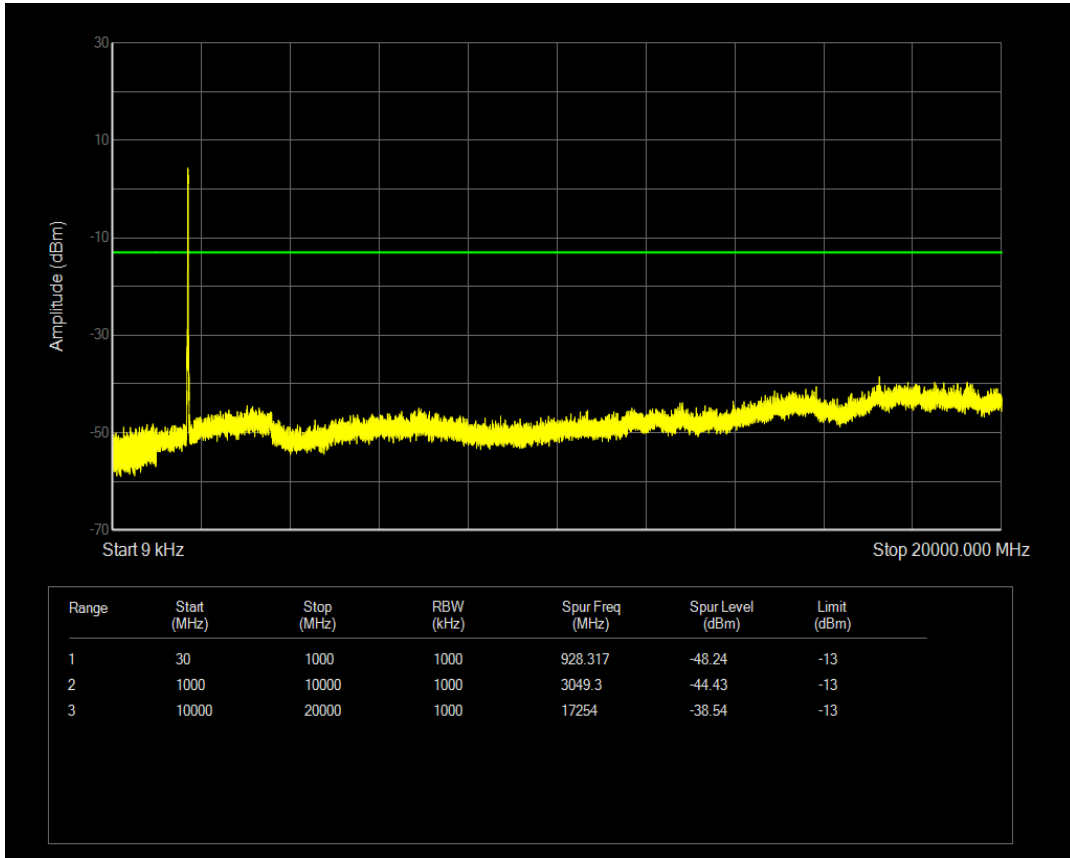

Band4 QPSK BW=15MHz Channel=20025 RB Size=1 Position=#0

Band4 QPSK BW=15MHz Channel=20025 RB Size=75 Position=#0

Band4 16QAM BW=15MHz Channel=20025 RB Size=1 Position=#0

Band4 16QAM BW=15MHz Channel=20025 RB Size=75 Position=#0

Band4 QPSK BW=15MHz Channel=20175 RB Size=1 Position=#0

Band4 QPSK BW=15MHz Channel=20175 RB Size=75 Position=#0

Band4 16QAM BW=15MHz Channel=20175 RB Size=1 Position=#0

Band4 16QAM BW=15MHz Channel=20175 RB Size=75 Position=#0