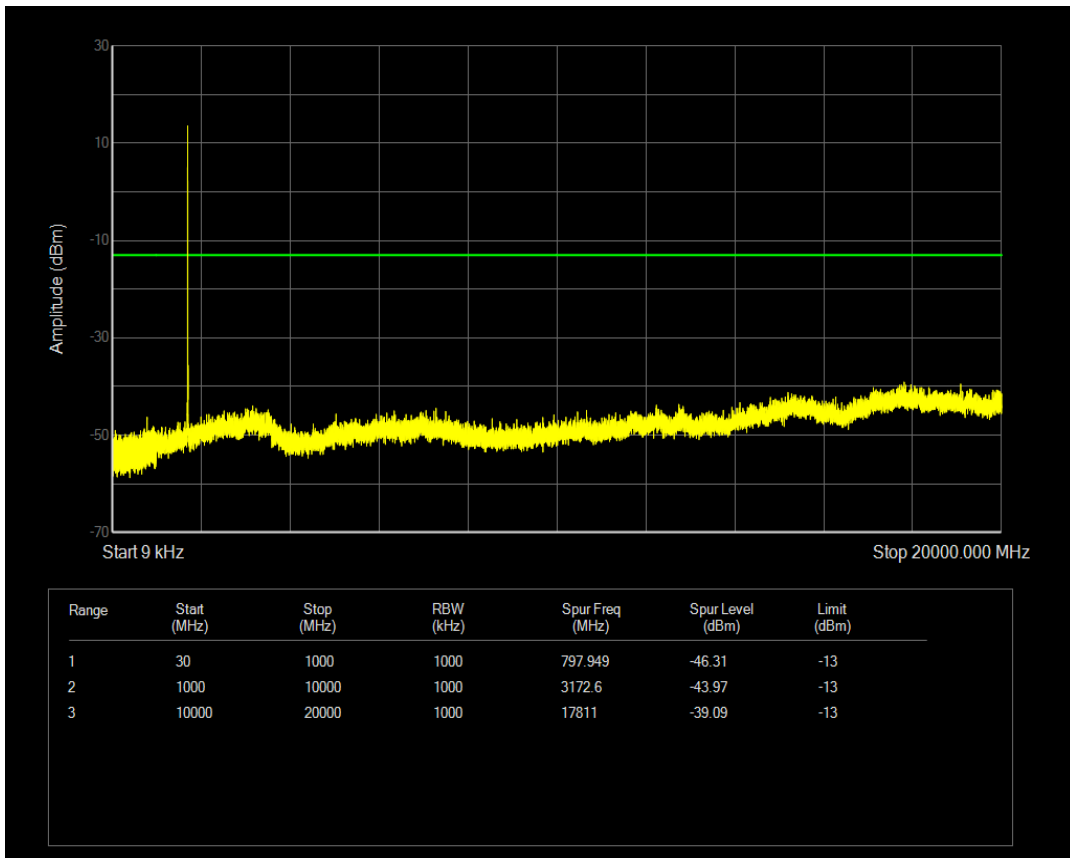

Band4 QPSK BW=5MHz Channel=20375 RB Size=1 Position=#0

Band4 QPSK BW=5MHz Channel=20375 RB Size=25 Position=#0

Band4 16QAM BW=5MHz Channel=20375 RB Size=1 Position=#0

Band4 16QAM BW=5MHz Channel=20375 RB Size=25 Position=#0

Band4 QPSK BW=10MHz Channel=20000 RB Size=1 Position=#0

Band4 QPSK BW=10MHz Channel=20000 RB Size=50 Position=#0

Band4 16QAM BW=10MHz Channel=20000 RB Size=1 Position=#0

Band4 16QAM BW=10MHz Channel=20000 RB Size=50 Position=#0