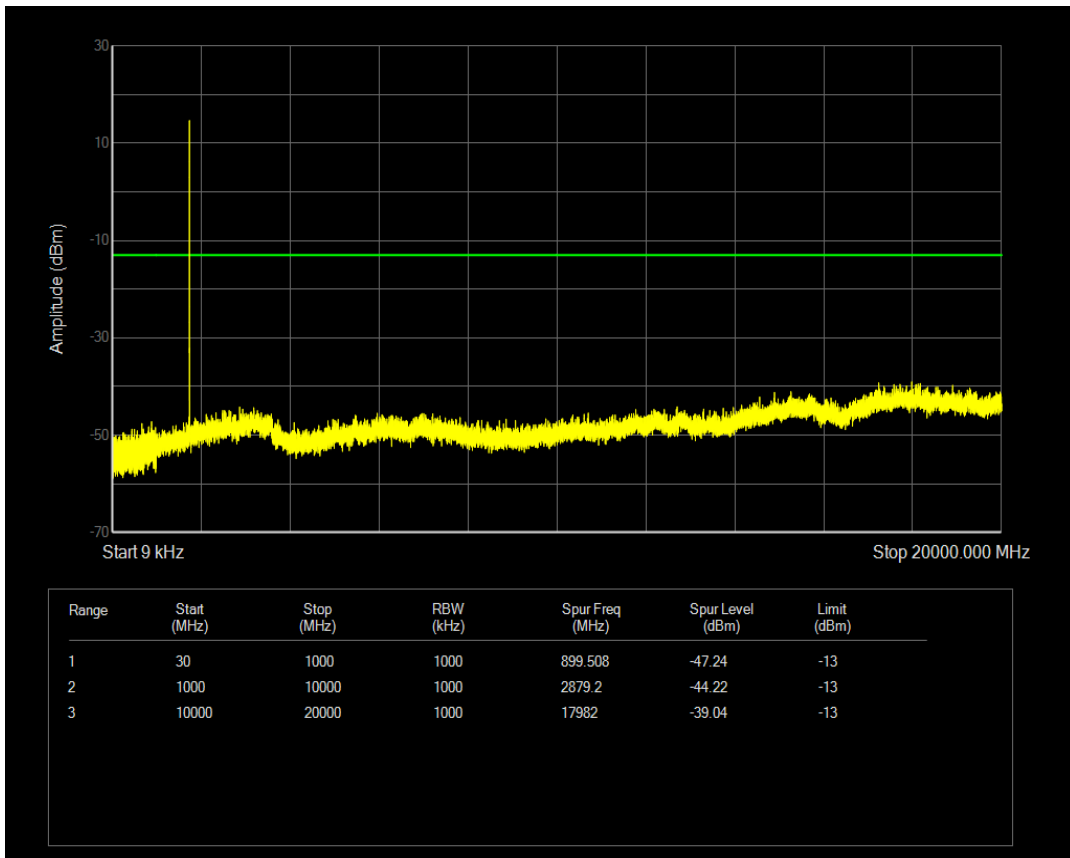

Band4 QPSK BW=5MHz Channel=20175 RB Size=1 Position=#0

Band4 QPSK BW=5MHz Channel=20175 RB Size=25 Position=#0

Band4 16QAM BW=5MHz Channel=20175 RB Size=1 Position=#0

Band4 16QAM BW=5MHz Channel=20175 RB Size=25 Position=#0

Band4 QPSK BW=5MHz Channel=20375 RB Size=1 Position=#0

Band4 QPSK BW=5MHz Channel=20375 RB Size=25 Position=#0

Band4 16QAM BW=5MHz Channel=20375 RB Size=1 Position=#0

Band4 16QAM BW=5MHz Channel=20375 RB Size=25 Position=#0