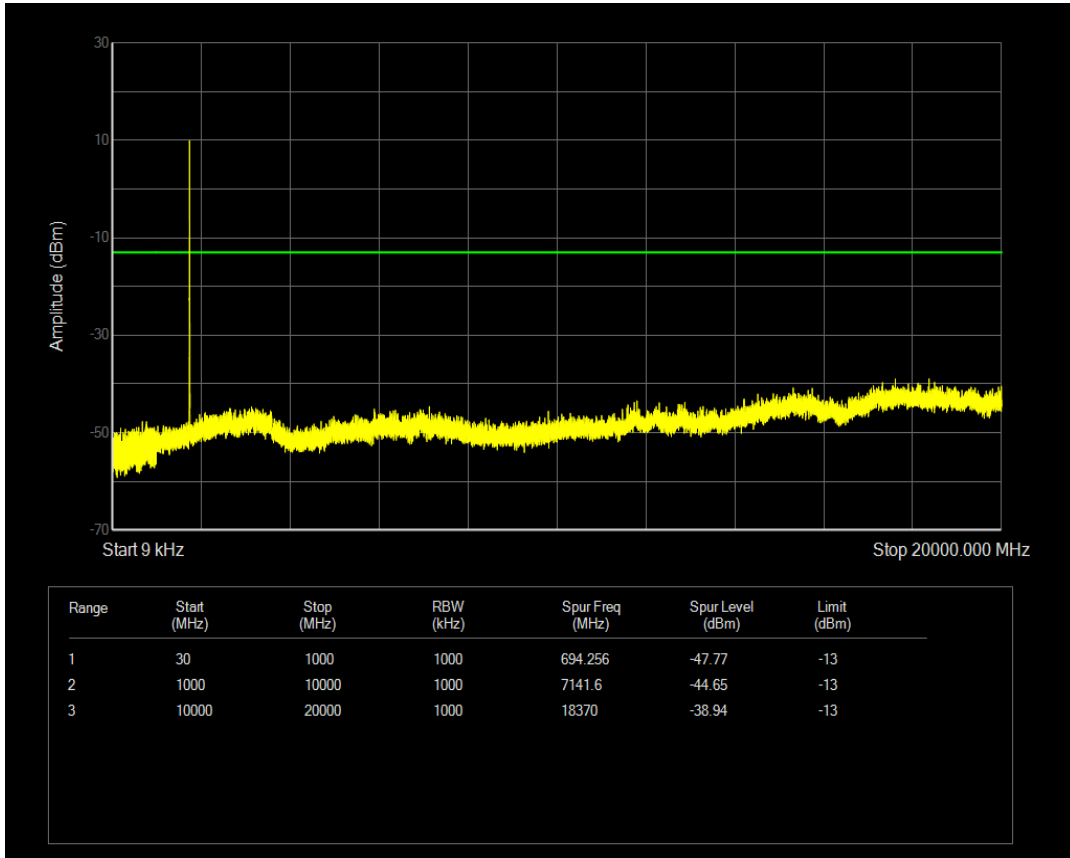

Band4 QPSK BW=3MHz Channel=20385 RB Size=1 Position=#0

Band4 QPSK BW=3MHz Channel=20385 RB Size=15 Position=#0

Band4 16QAM BW=3MHz Channel=20385 RB Size=1 Position=#0

Band4 16QAM BW=3MHz Channel=20385 RB Size=15 Position=#0

Band4 QPSK BW=5MHz Channel=19975 RB Size=1 Position=#0

Band4 QPSK BW=5MHz Channel=19975 RB Size=25 Position=#0

Band4 16QAM BW=5MHz Channel=19975 RB Size=1 Position=#0

Band4 16QAM BW=5MHz Channel=19975 RB Size=25 Position=#0