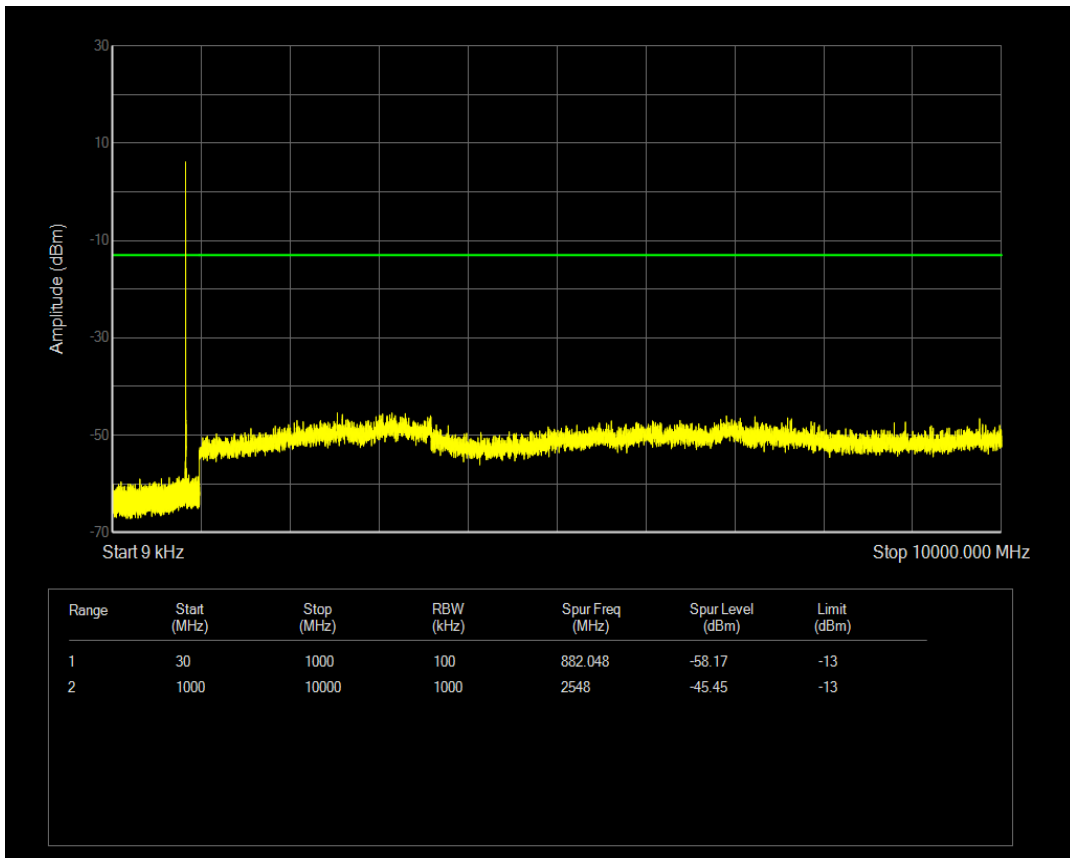

Band5 QPSK BW=3MHz Channel=20635 RB Size=1 Position=#0

Band5 QPSK BW=3MHz Channel=20635 RB Size=15 Position=#0