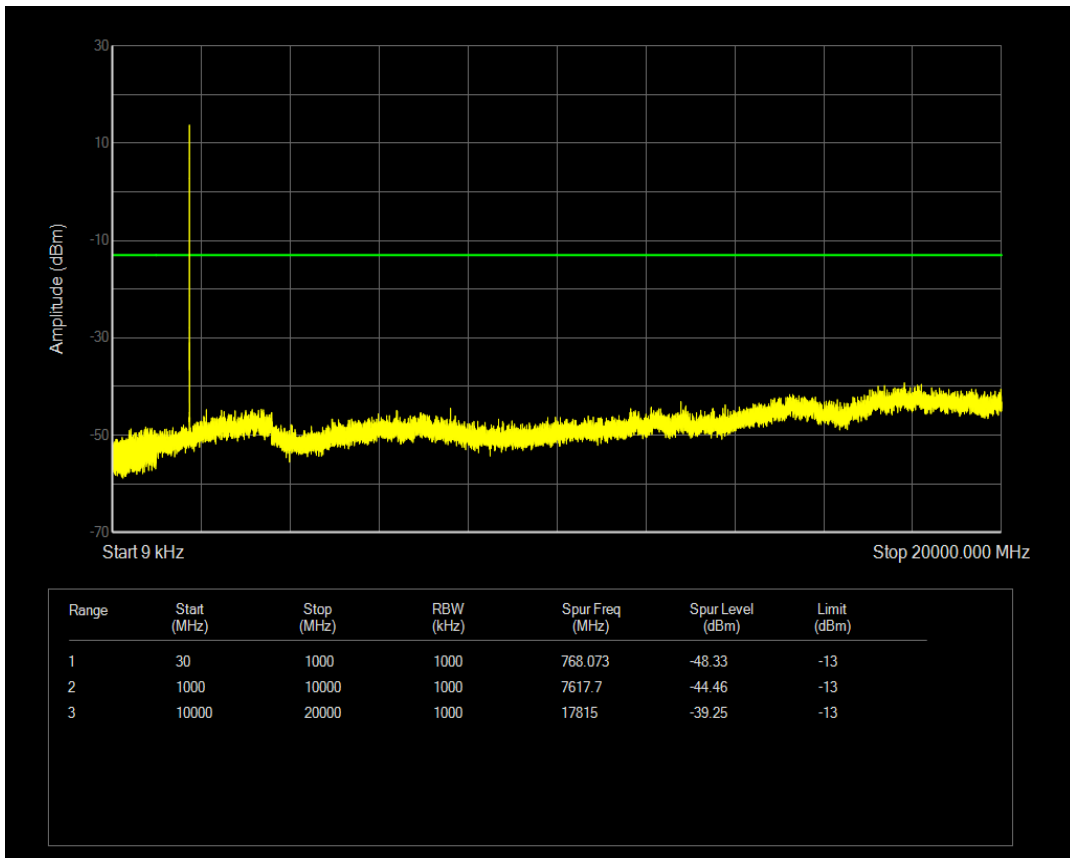

Band4 QPSK BW=5MHz Channel=19975 RB Size=1 Position=#0

Band4 QPSK BW=5MHz Channel=19975 RB Size=25 Position=#0

Band4 16QAM BW=5MHz Channel=19975 RB Size=1 Position=#0

Band4 16QAM BW=5MHz Channel=19975 RB Size=25 Position=#0

Band4 QPSK BW=5MHz Channel=20175 RB Size=1 Position=#0

Band4 QPSK BW=5MHz Channel=20175 RB Size=25 Position=#0

Band4 16QAM BW=5MHz Channel=20175 RB Size=1 Position=#0

Band4 16QAM BW=5MHz Channel=20175 RB Size=25 Position=#0

Band4 QPSK BW=5MHz Channel=20375 RB Size=1 Position=#0

Band4 QPSK BW=5MHz Channel=20375 RB Size=25 Position=#0

Band4 16QAM BW=5MHz Channel=20375 RB Size=1 Position=#0

Band4 16QAM BW=5MHz Channel=20375 RB Size=25 Position=#0