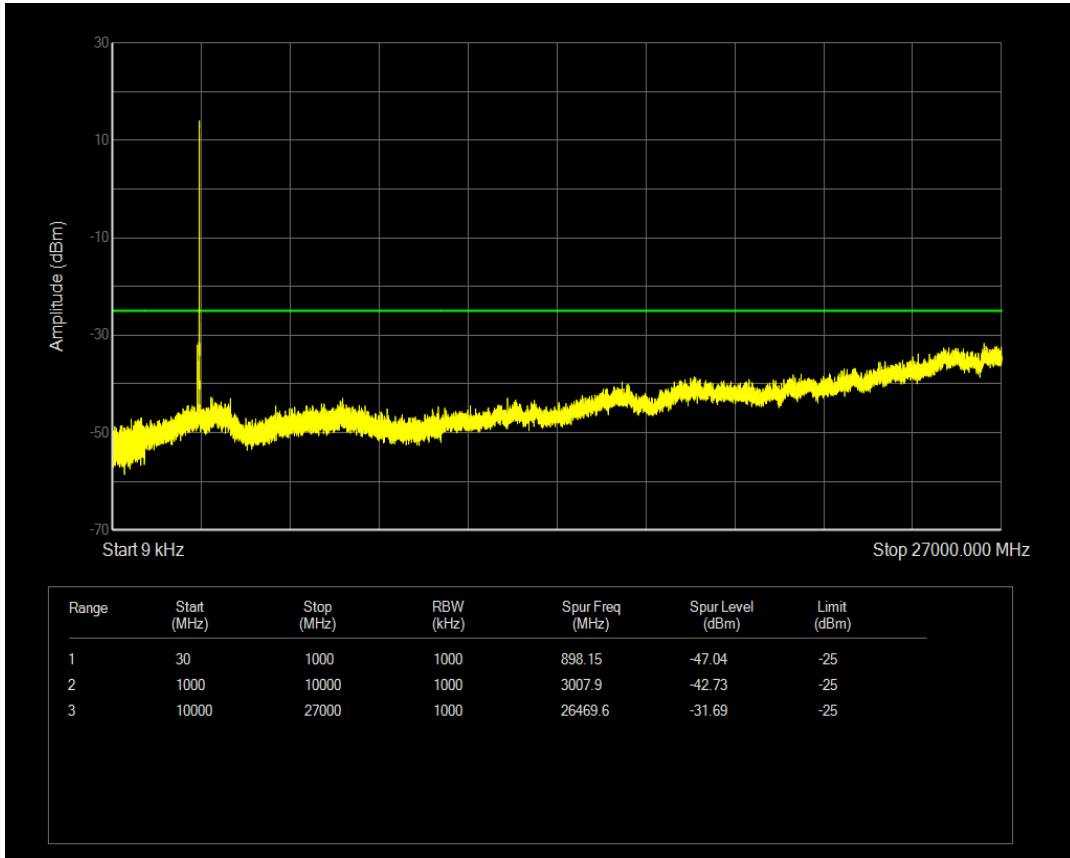

Band41(2535-2655) QPSK BW=5MHz Channel=41215 RB Size=25 Position=#0

Band41(2535-2655) 16QAM BW=5MHz Channel=41215 RB Size=1 Position=#0