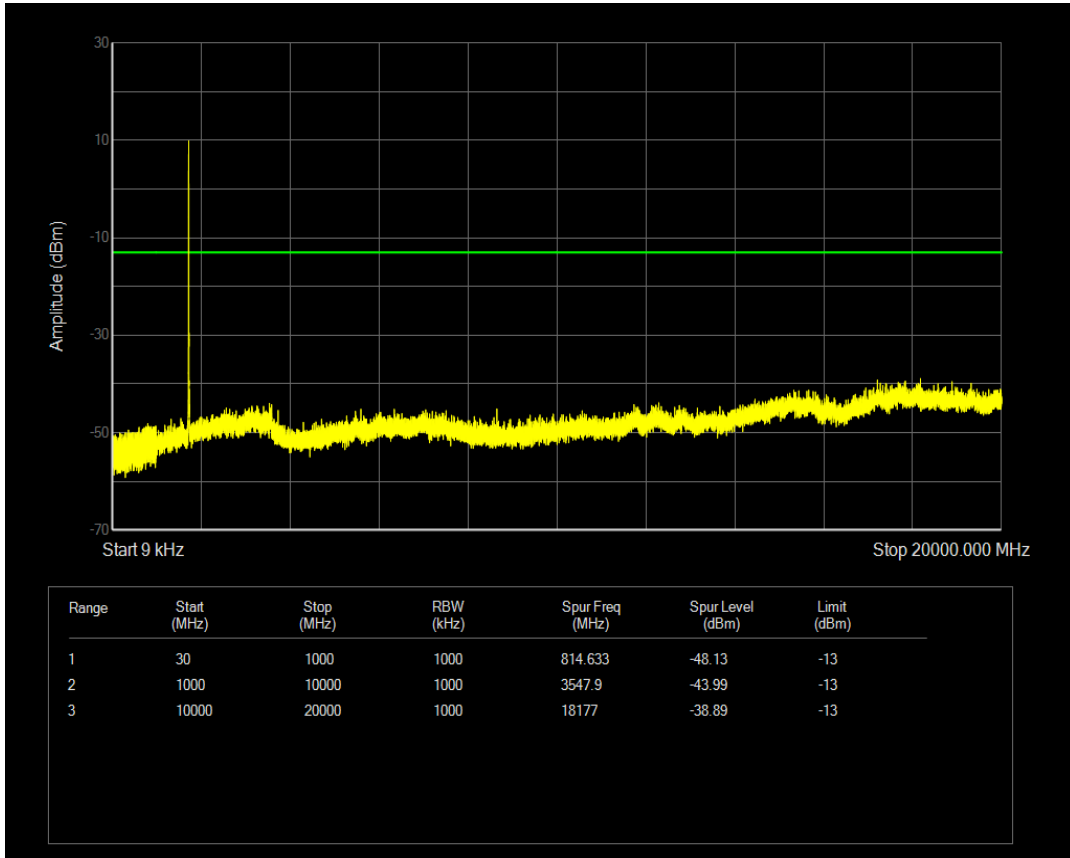

Band4 QPSK BW=5MHz Channel=20175 RB Size=1 Position=#0

Band4 QPSK BW=5MHz Channel=20175 RB Size=25 Position=#0

Band4 16QAM BW=5MHz Channel=20175 RB Size=1 Position=#0

Band4 16QAM BW=5MHz Channel=20175 RB Size=25 Position=#0

Band4 QPSK BW=5MHz Channel=20375 RB Size=1 Position=#0

Band4 QPSK BW=5MHz Channel=20375 RB Size=25 Position=#0

Band4 16QAM BW=5MHz Channel=20375 RB Size=1 Position=#0

Band4 16QAM BW=5MHz Channel=20375 RB Size=25 Position=#0