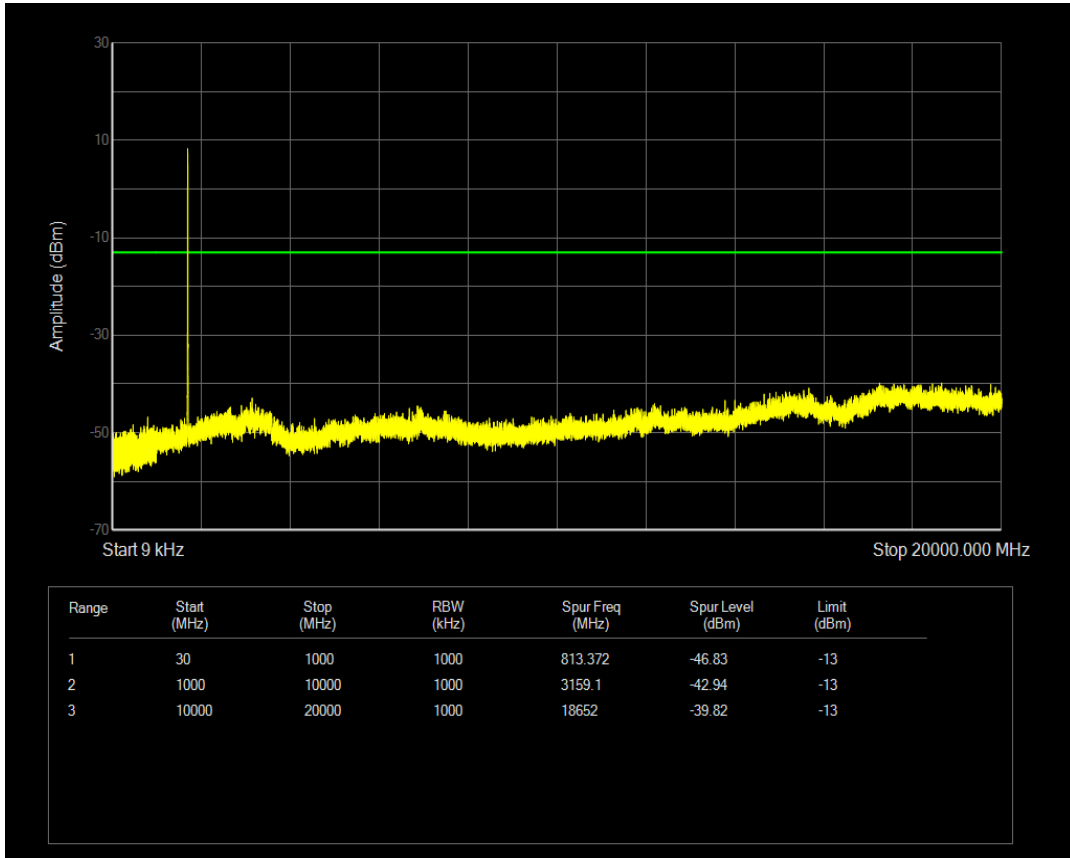

Band4 QPSK BW=5MHz Channel=19975 RB Size=1 Position=#0

Band4 QPSK BW=5MHz Channel=19975 RB Size=25 Position=#0

Band4 16QAM BW=5MHz Channel=19975 RB Size=1 Position=#0

Band4 16QAM BW=5MHz Channel=19975 RB Size=25 Position=#0

Band4 QPSK BW=5MHz Channel=20175 RB Size=1 Position=#0

Band4 QPSK BW=5MHz Channel=20175 RB Size=25 Position=#0

Band4 16QAM BW=5MHz Channel=20175 RB Size=1 Position=#0

Band4 16QAM BW=5MHz Channel=20175 RB Size=25 Position=#0