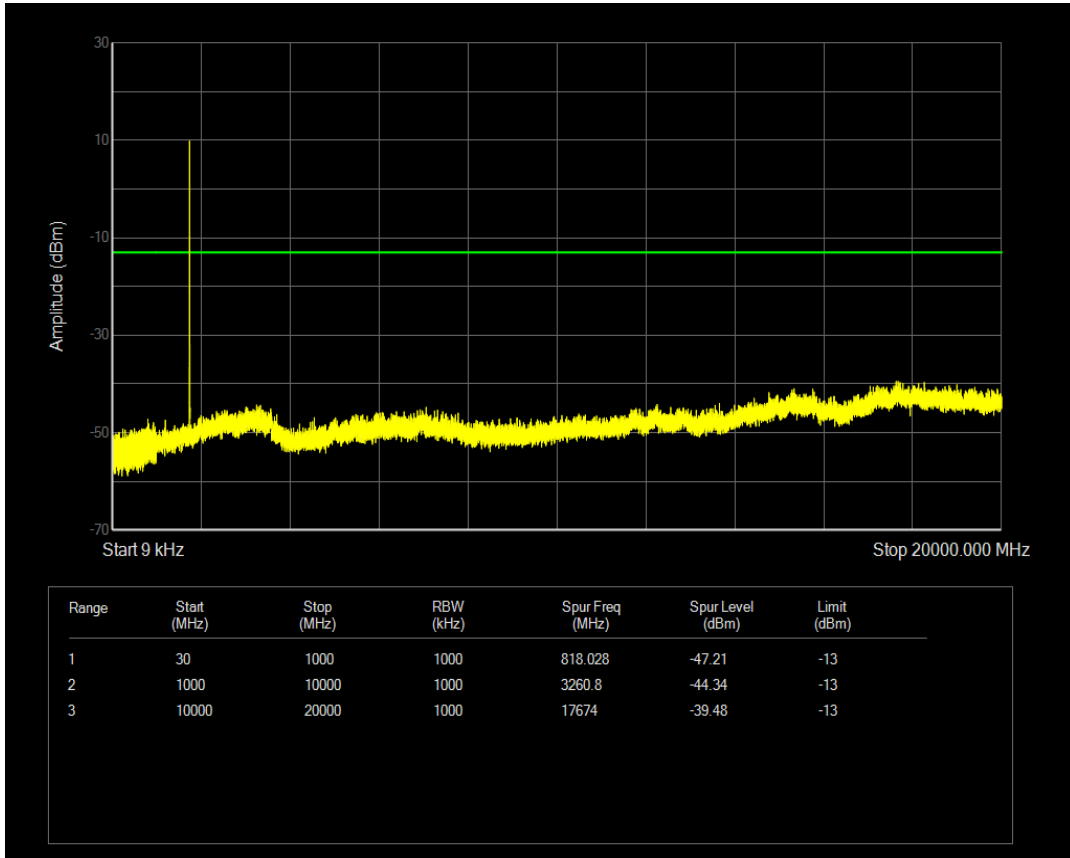

Band4 QPSK BW=3MHz Channel=20385 RB Size=1 Position=#0

Band4 QPSK BW=3MHz Channel=20385 RB Size=15 Position=#0

Band4 16QAM BW=3MHz Channel=20385 RB Size=1 Position=#0

Band4 16QAM BW=3MHz Channel=20385 RB Size=15 Position=#0

Band4 QPSK BW=5MHz Channel=19975 RB Size=1 Position=#0

Band4 QPSK BW=5MHz Channel=19975 RB Size=25 Position=#0

Band4 16QAM BW=5MHz Channel=19975 RB Size=1 Position=#0

Band4 16QAM BW=5MHz Channel=19975 RB Size=25 Position=#0