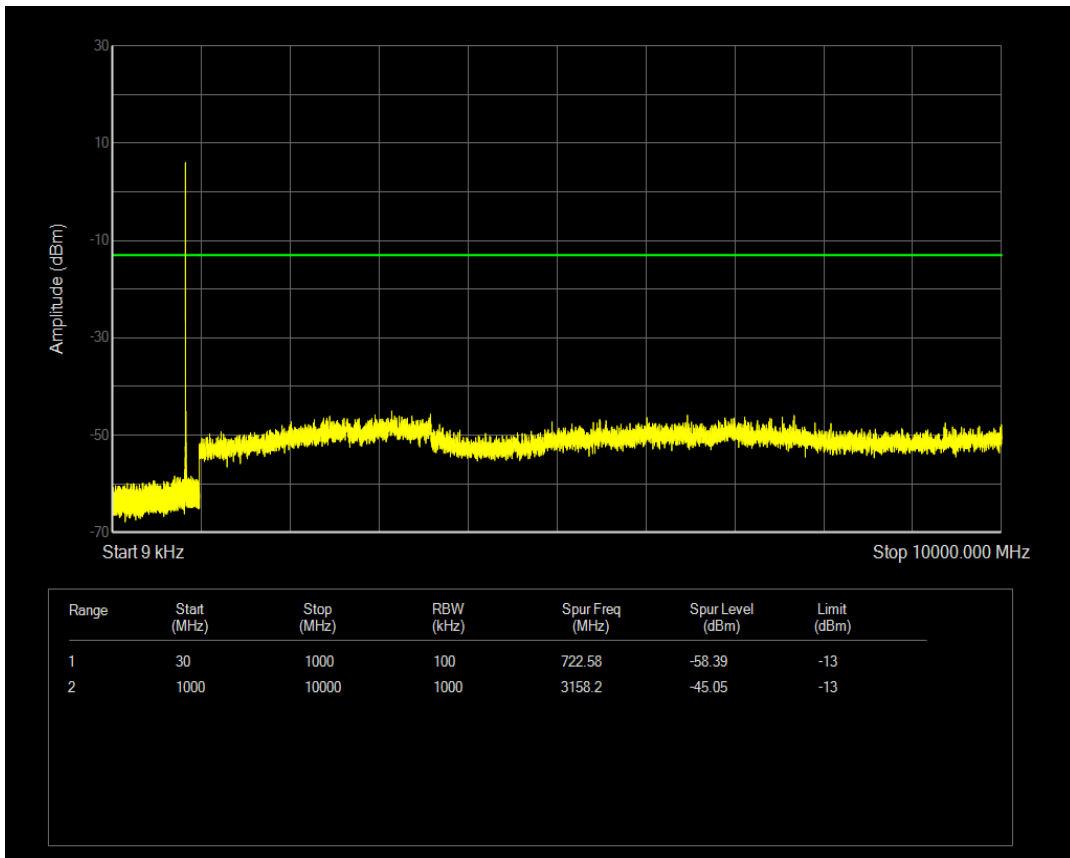

Band5 QPSK BW=5MHz Channel=20525 RB Size=1 Position=#0

Band5 QPSK BW=5MHz Channel=20525 RB Size=25 Position=#0

Band5 16QAM BW=5MHz Channel=20525 RB Size=1 Position=#0

Band5 16QAM BW=5MHz Channel=20525 RB Size=25 Position=#0

Band5 QPSK BW=5MHz Channel=20625 RB Size=1 Position=#0

Band5 QPSK BW=5MHz Channel=20625 RB Size=25 Position=#0

Band5 16QAM BW=5MHz Channel=20625 RB Size=1 Position=#0

Band5 16QAM BW=5MHz Channel=20625 RB Size=25 Position=#0