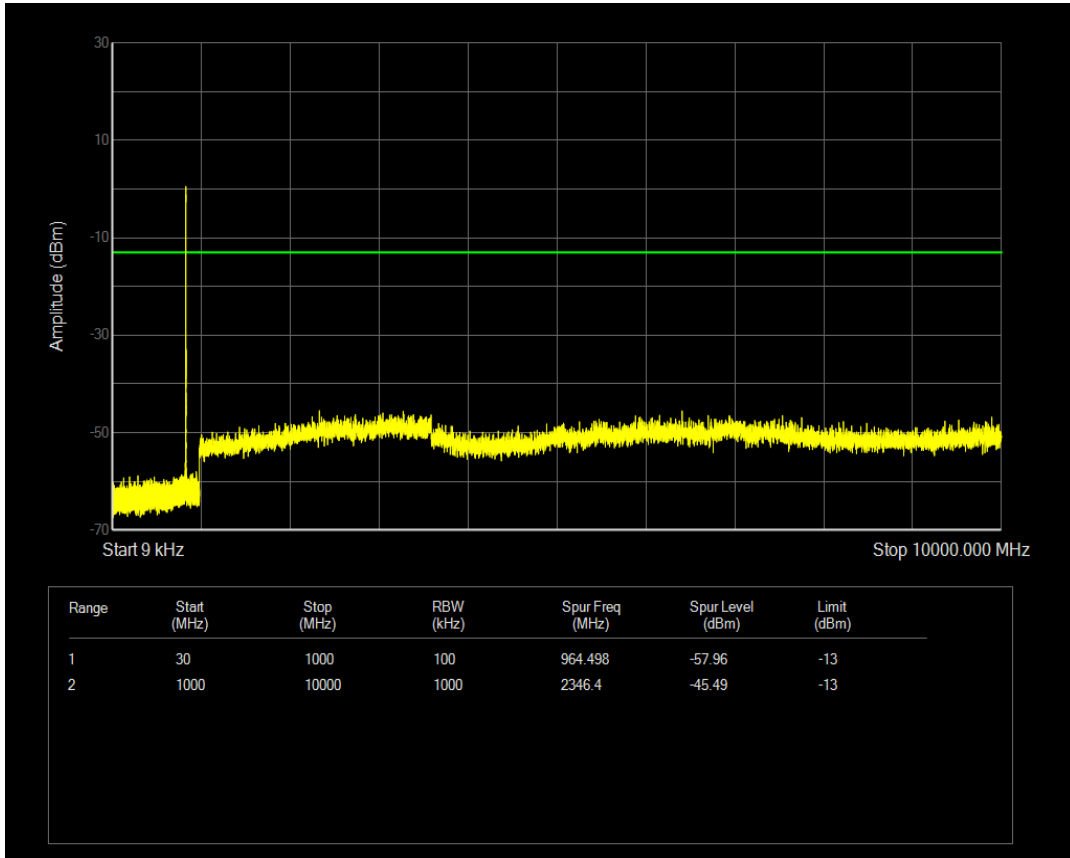

Band5 QPSK BW=1.4MHz Channel=20643 RB Size=1 Position=#0

Band5 QPSK BW=1.4MHz Channel=20643 RB Size=6 Position=#0

Band5 16QAM BW=1.4MHz Channel=20643 RB Size=1 Position=#0

Band5 16QAM BW=1.4MHz Channel=20643 RB Size=6 Position=#0