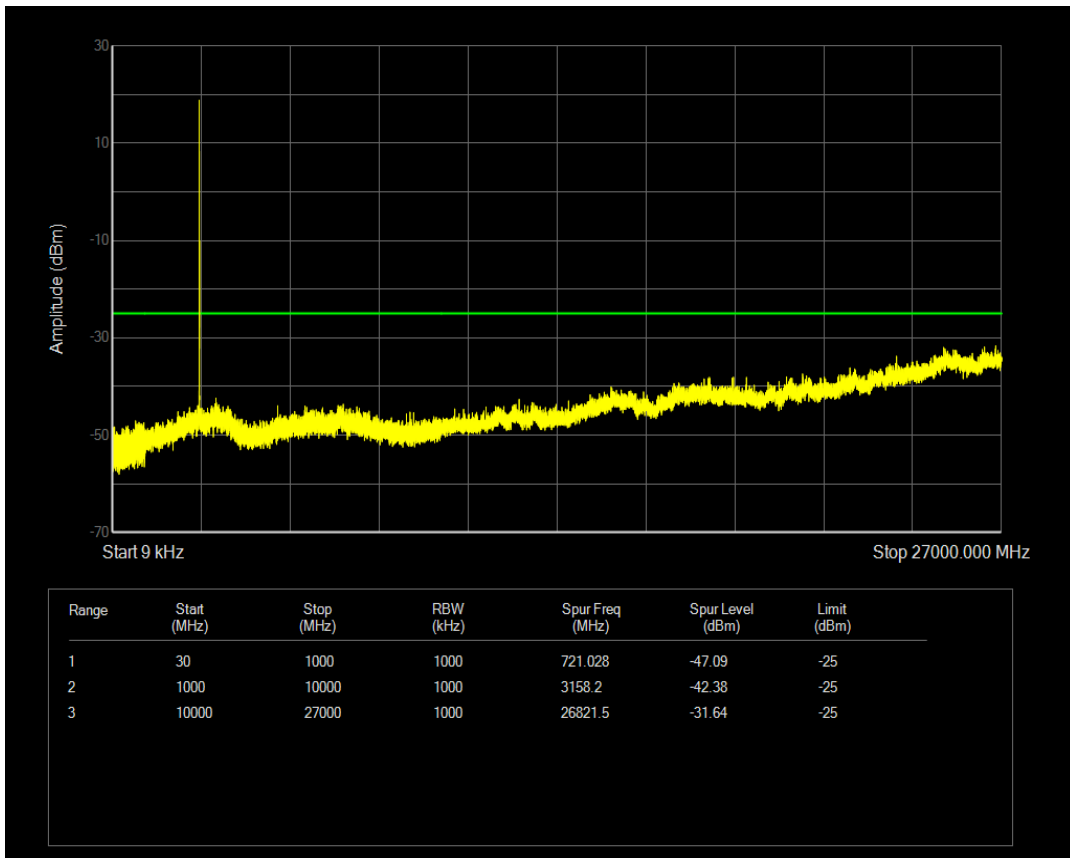

Band41(2535-2655) 16QAM BW=5MHz Channel=41215 RB Size=1 Position=#0

Band41(2535-2655) 16QAM BW=5MHz Channel=41215 RB Size=25 Position=#0