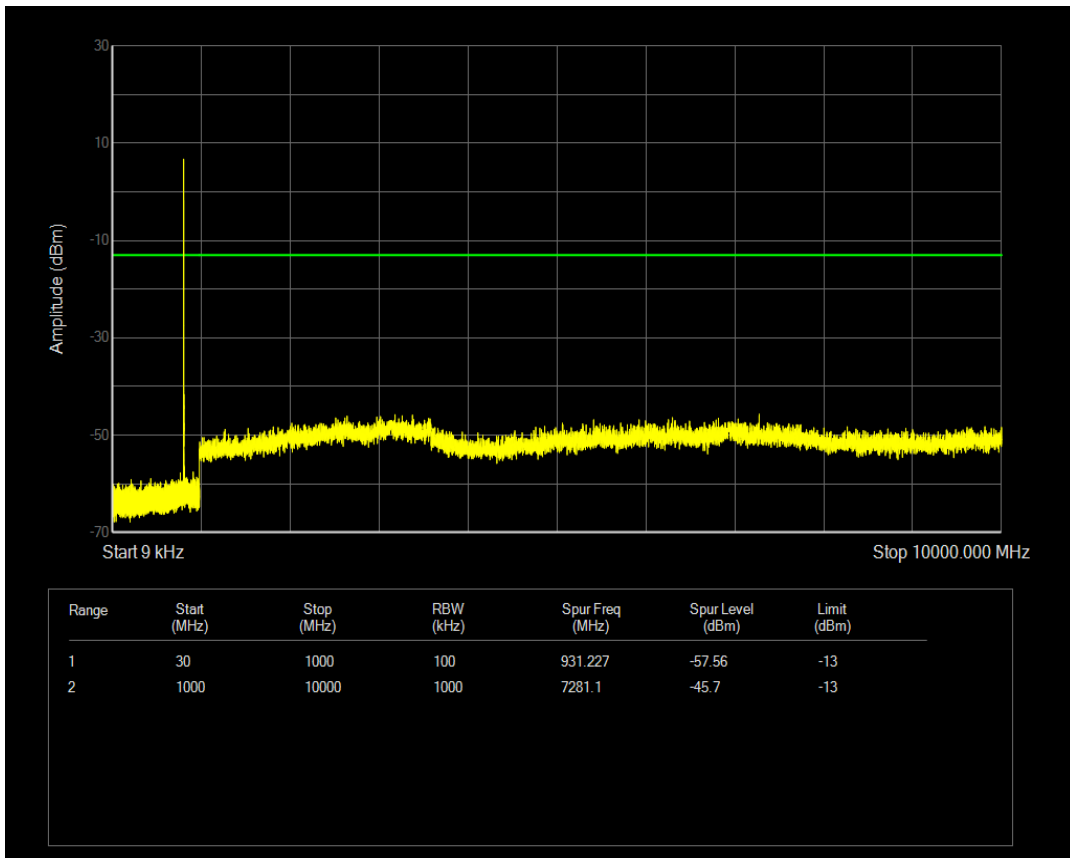

Band5 QPSK BW=3MHz Channel=20415 RB Size=1 Position=#0

Band5 QPSK BW=3MHz Channel=20415 RB Size=15 Position=#0