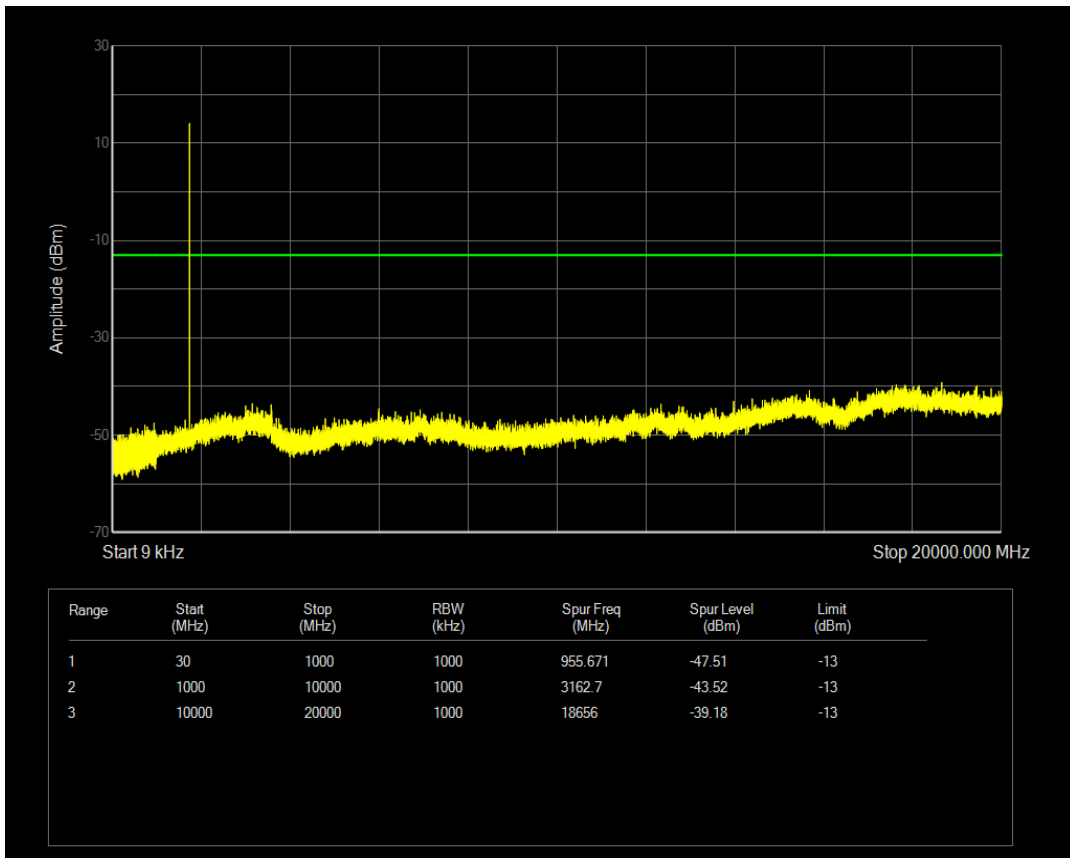

Band4 QPSK BW=3MHz Channel=20385 RB Size=1 Position=#0

Band4 QPSK BW=3MHz Channel=20385 RB Size=15 Position=#0

Band4 16QAM BW=3MHz Channel=20385 RB Size=1 Position=#0

Band4 16QAM BW=3MHz Channel=20385 RB Size=15 Position=#0

Band4 QPSK BW=5MHz Channel=19975 RB Size=1 Position=#0

Band4 QPSK BW=5MHz Channel=19975 RB Size=25 Position=#0

Band4 16QAM BW=5MHz Channel=19975 RB Size=1 Position=#0

Band4 16QAM BW=5MHz Channel=19975 RB Size=25 Position=#0