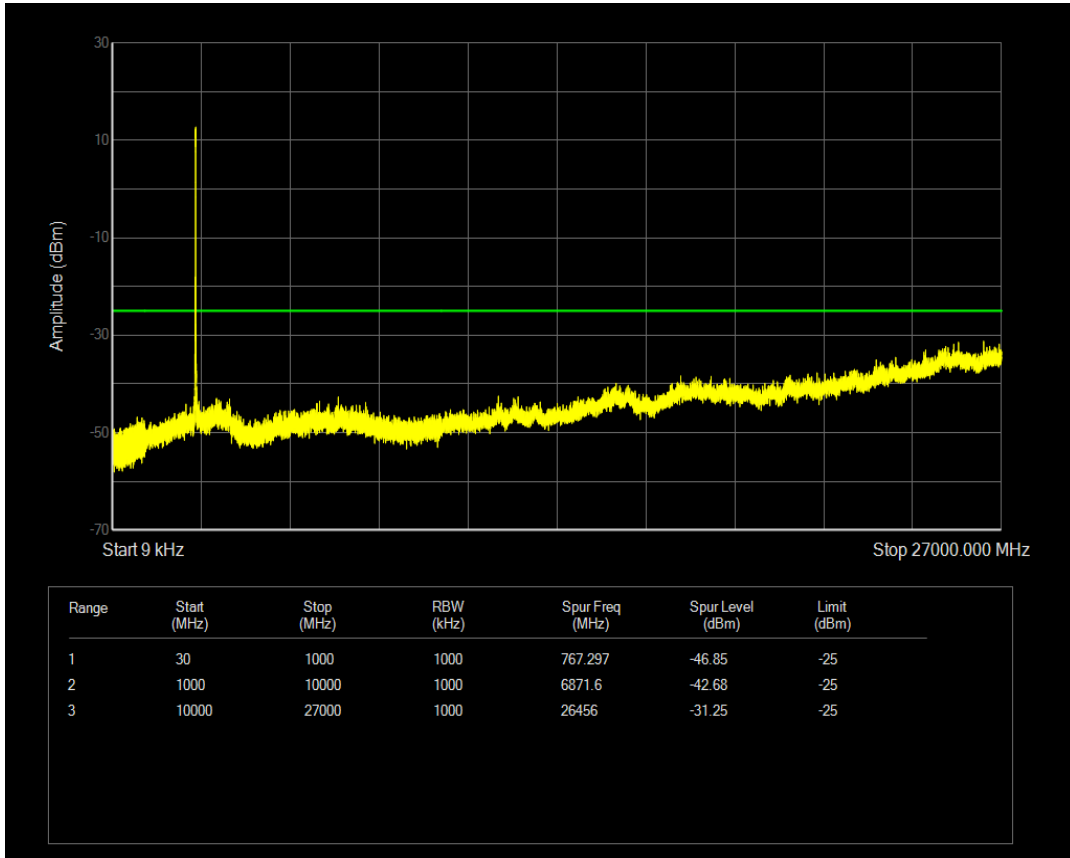

Band41(2535-2655) QPSK BW=10MHz Channel=40090 RB Size=50 Position=#0

Band41(2535-2655) 16QAM BW=10MHz Channel=40090 RB Size=1 Position=#0