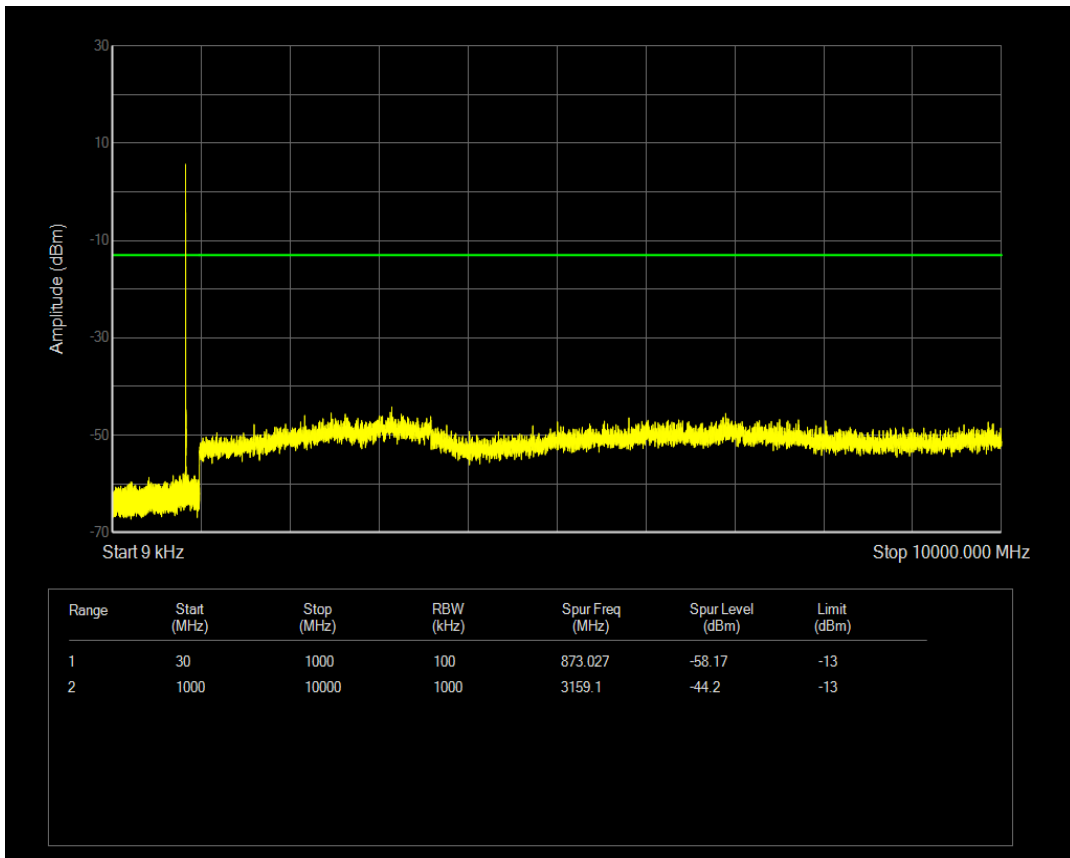

Band5 16QAM BW=3MHz Channel=20635 RB Size=1 Position=#0

Band5 16QAM BW=3MHz Channel=20635 RB Size=15 Position=#0