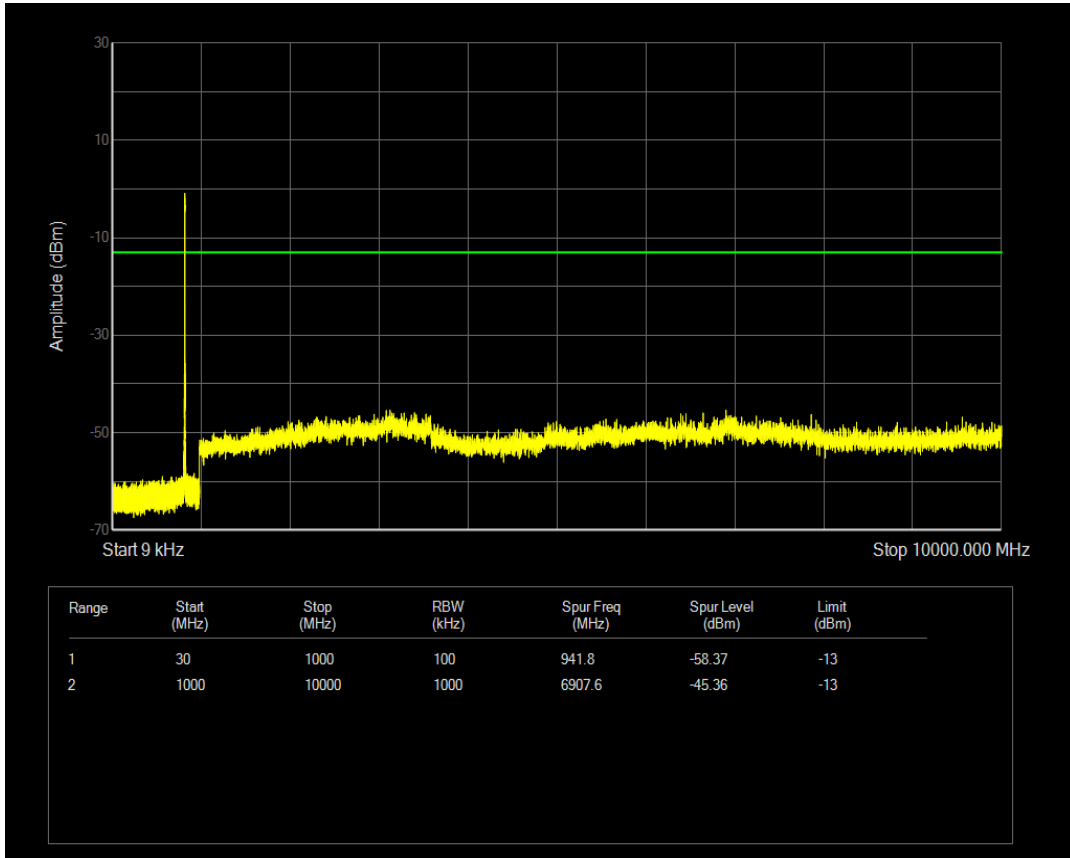

Band5 QPSK BW=3MHz Channel=20525 RB Size=15 Position=#0

Band5 16QAM BW=3MHz Channel=20525 RB Size=1 Position=#0