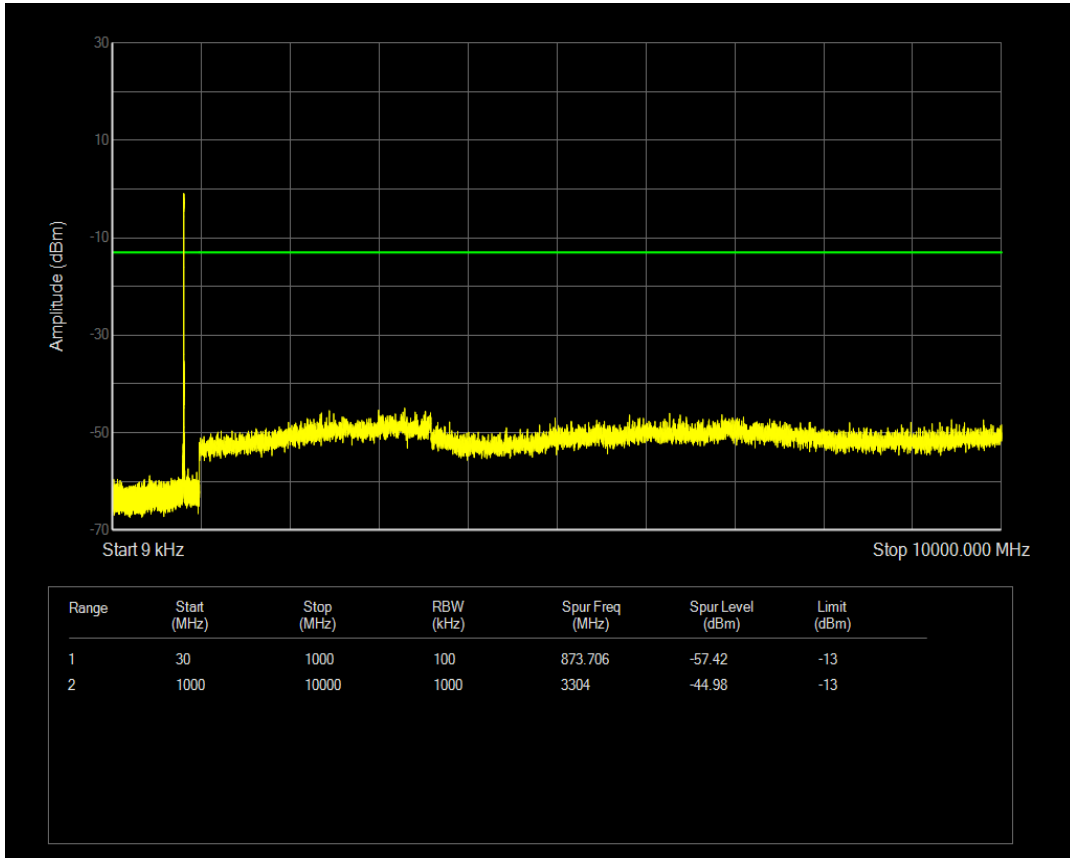

Band5 QPSK BW=3MHz Channel=20415 RB Size=15 Position=#0

Band5 16QAM BW=3MHz Channel=20415 RB Size=1 Position=#0