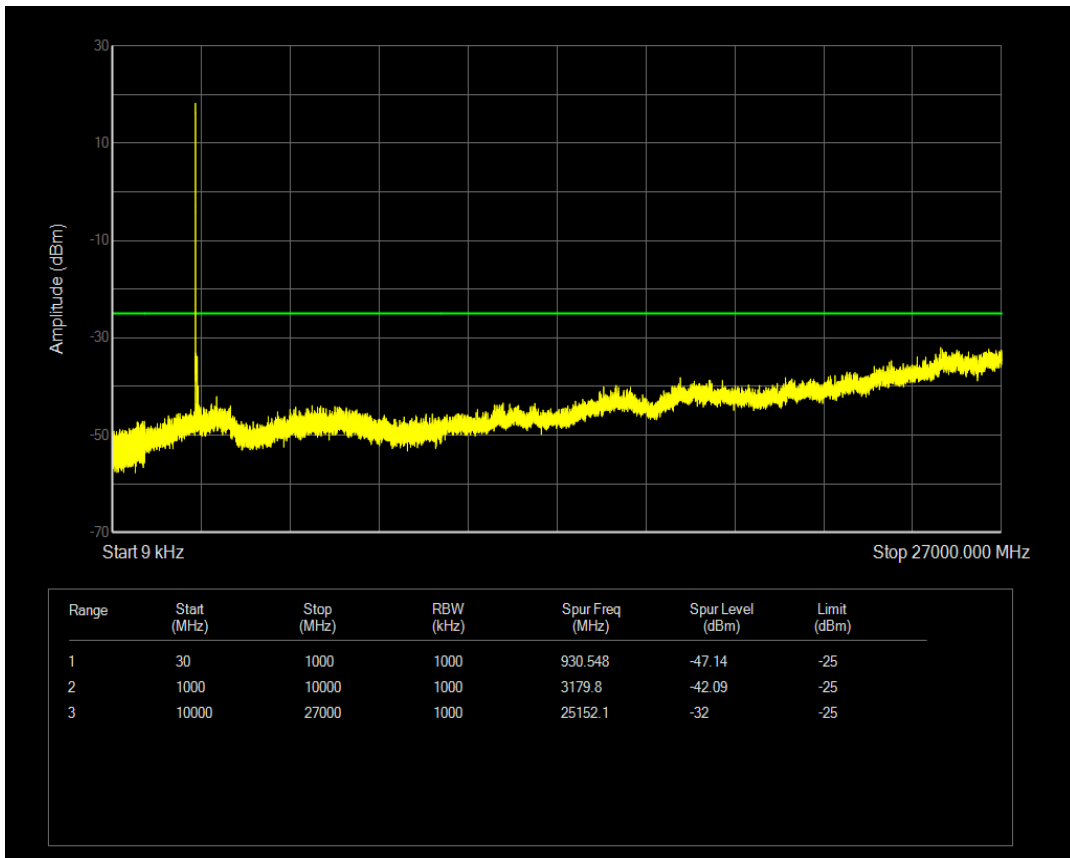

Band41(2535-2655) 16QAM BW=10MHz Channel=40090 RB Size=1 Position=#0

Band41(2535-2655) 16QAM BW=10MHz Channel=40090 RB Size=50 Position=#0