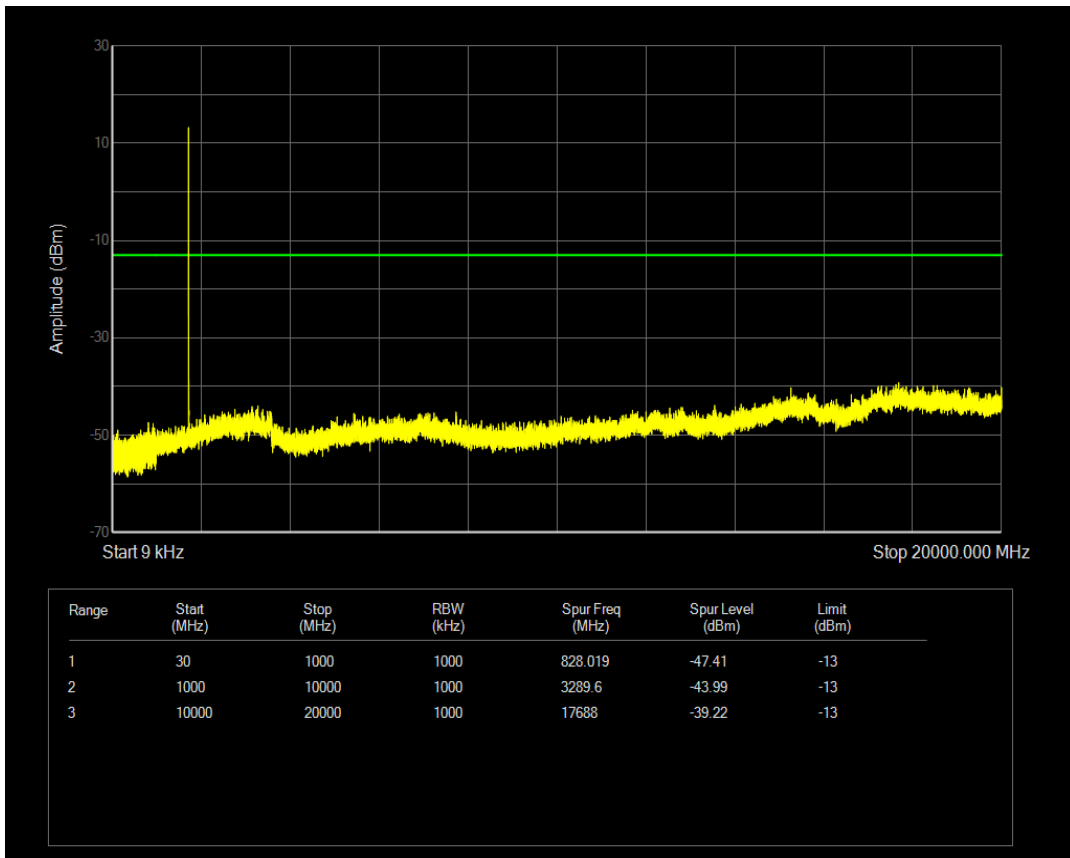

Band4 QPSK BW=5MHz Channel=19975 RB Size=1 Position=#0

Band4 QPSK BW=5MHz Channel=19975 RB Size=25 Position=#0

Band4 16QAM BW=5MHz Channel=19975 RB Size=1 Position=#0

Band4 16QAM BW=5MHz Channel=19975 RB Size=25 Position=#0

Band4 QPSK BW=5MHz Channel=20175 RB Size=1 Position=#0

Band4 QPSK BW=5MHz Channel=20175 RB Size=25 Position=#0

Band4 16QAM BW=5MHz Channel=20175 RB Size=1 Position=#0

Band4 16QAM BW=5MHz Channel=20175 RB Size=25 Position=#0