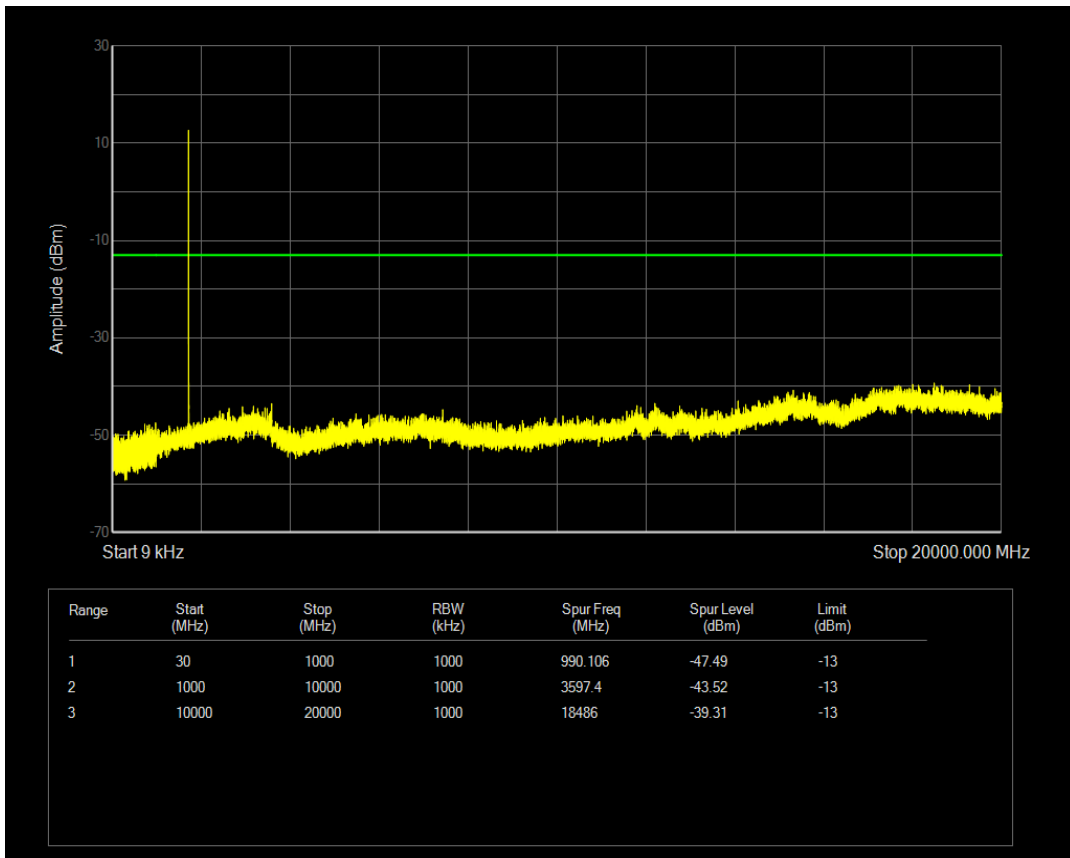

Band4 QPSK BW=5MHz Channel=19975 RB Size=1 Position=#0

Band4 QPSK BW=5MHz Channel=19975 RB Size=25 Position=#0

Band4 16QAM BW=5MHz Channel=19975 RB Size=1 Position=#0

Band4 16QAM BW=5MHz Channel=19975 RB Size=25 Position=#0

Band4 QPSK BW=5MHz Channel=20175 RB Size=1 Position=#0

Band4 QPSK BW=5MHz Channel=20175 RB Size=25 Position=#0

Band4 16QAM BW=5MHz Channel=20175 RB Size=1 Position=#0

Band4 16QAM BW=5MHz Channel=20175 RB Size=25 Position=#0