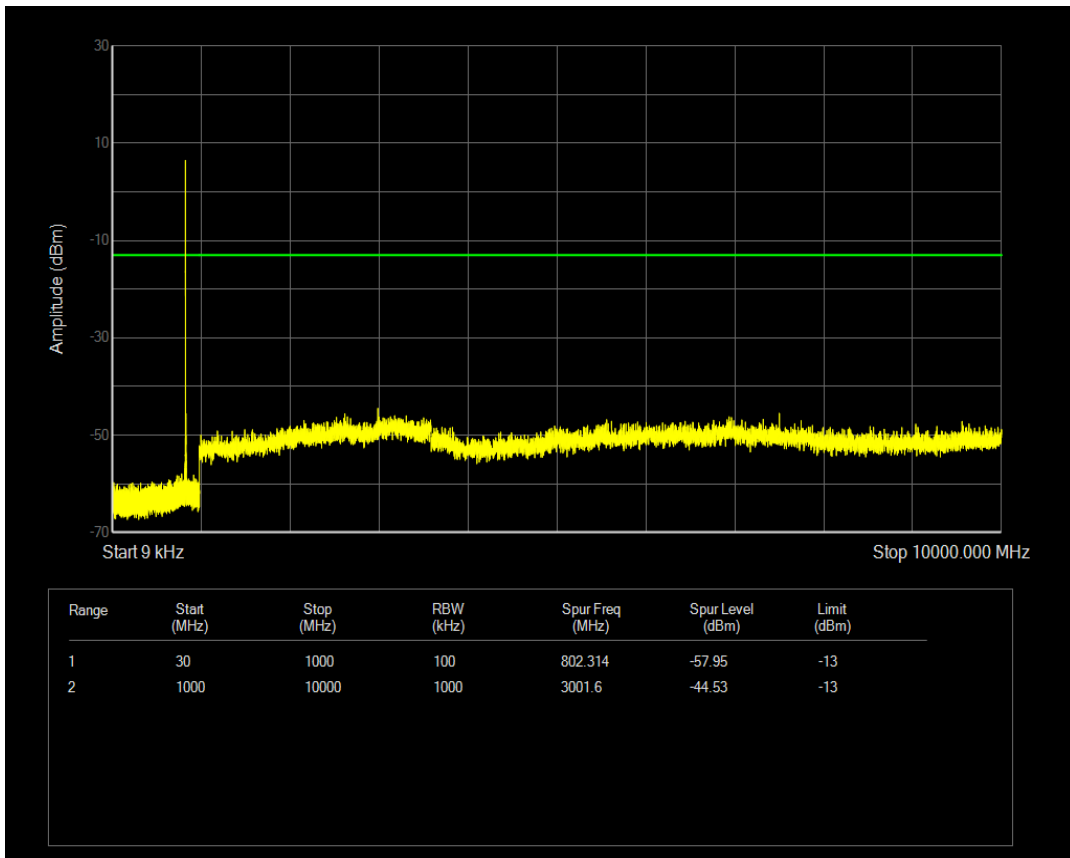

Band5 QPSK BW=5MHz Channel=20525 RB Size=1 Position=#0

Band5 QPSK BW=5MHz Channel=20525 RB Size=25 Position=#0

Band5 16QAM BW=5MHz Channel=20525 RB Size=1 Position=#0

Band5 16QAM BW=5MHz Channel=20525 RB Size=25 Position=#0

Band5 QPSK BW=5MHz Channel=20625 RB Size=1 Position=#0

Band5 QPSK BW=5MHz Channel=20625 RB Size=25 Position=#0

Band5 16QAM BW=5MHz Channel=20625 RB Size=1 Position=#0

Band5 16QAM BW=5MHz Channel=20625 RB Size=25 Position=#0