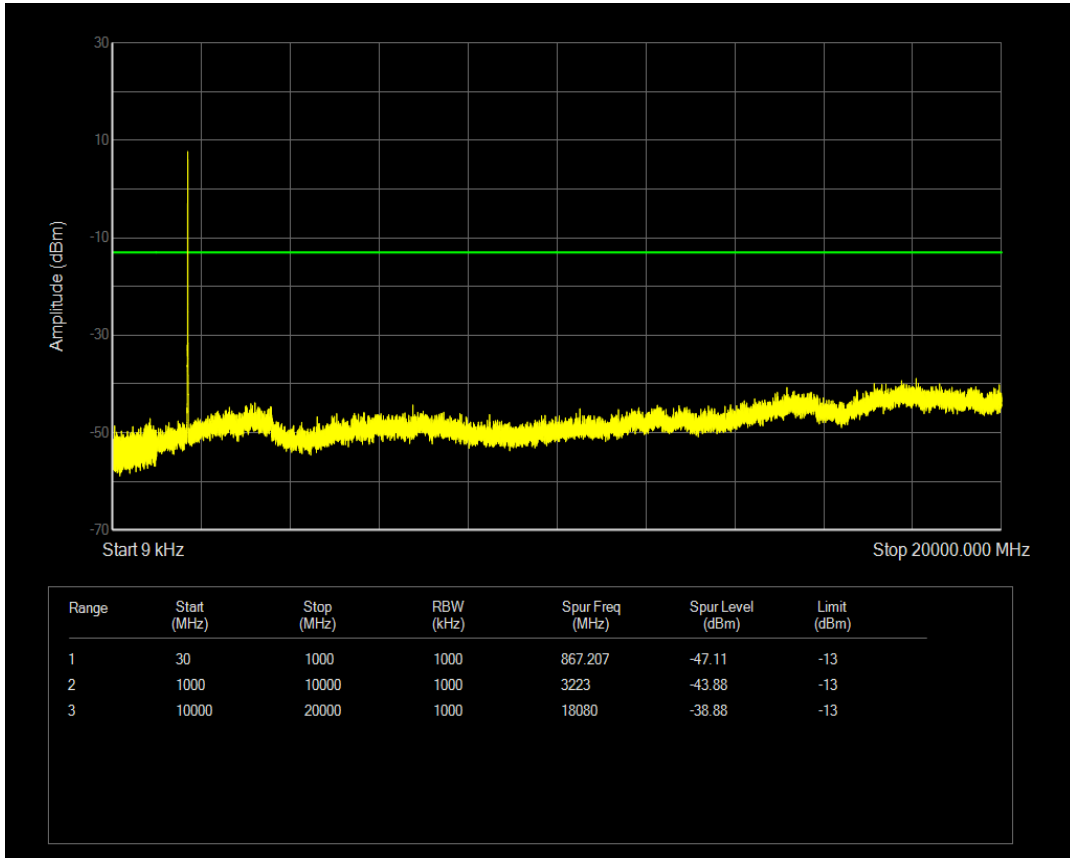

Band4 QPSK BW=3MHz Channel=20385 RB Size=1 Position=#0

Band4 QPSK BW=3MHz Channel=20385 RB Size=15 Position=#0

Band4 16QAM BW=3MHz Channel=20385 RB Size=1 Position=#0

Band4 16QAM BW=3MHz Channel=20385 RB Size=15 Position=#0

Band4 QPSK BW=5MHz Channel=19975 RB Size=1 Position=#0

Band4 QPSK BW=5MHz Channel=19975 RB Size=25 Position=#0

Band4 16QAM BW=5MHz Channel=19975 RB Size=1 Position=#0

Band4 16QAM BW=5MHz Channel=19975 RB Size=25 Position=#0