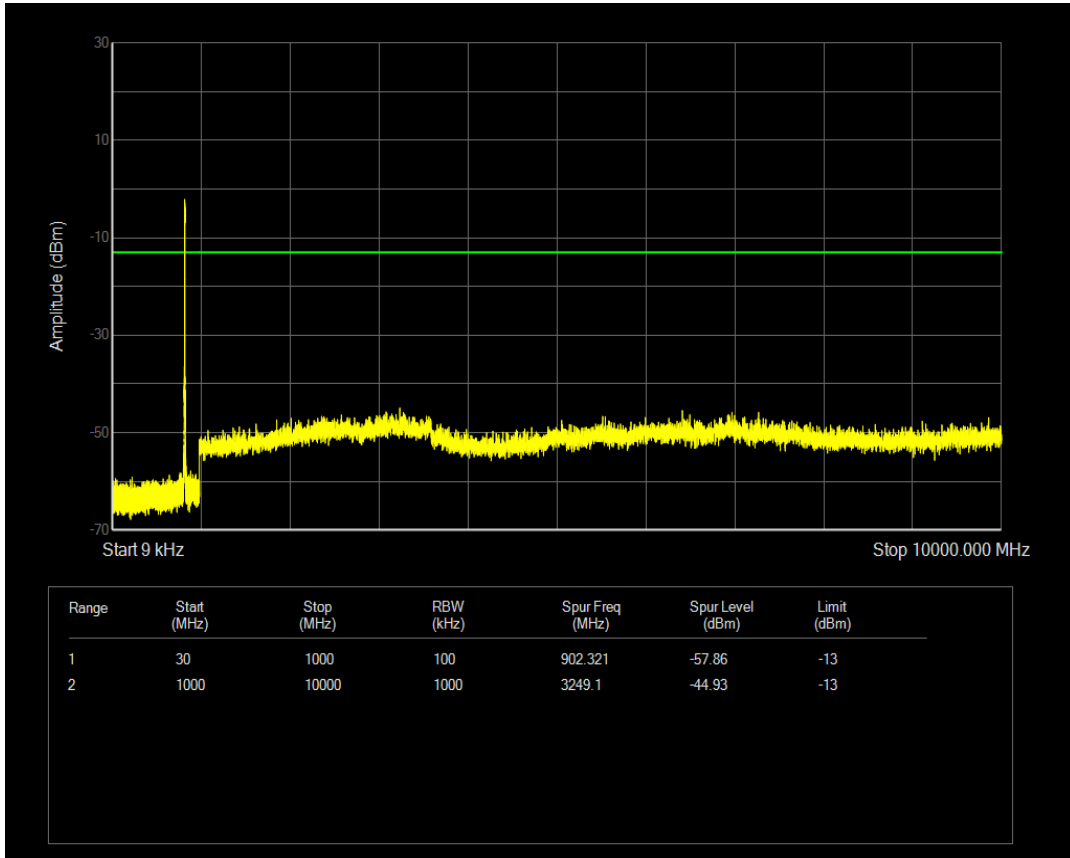

Band5 QPSK BW=5MHz Channel=20525 RB Size=25 Position=#0

Band5 16QAM BW=5MHz Channel=20525 RB Size=1 Position=#0