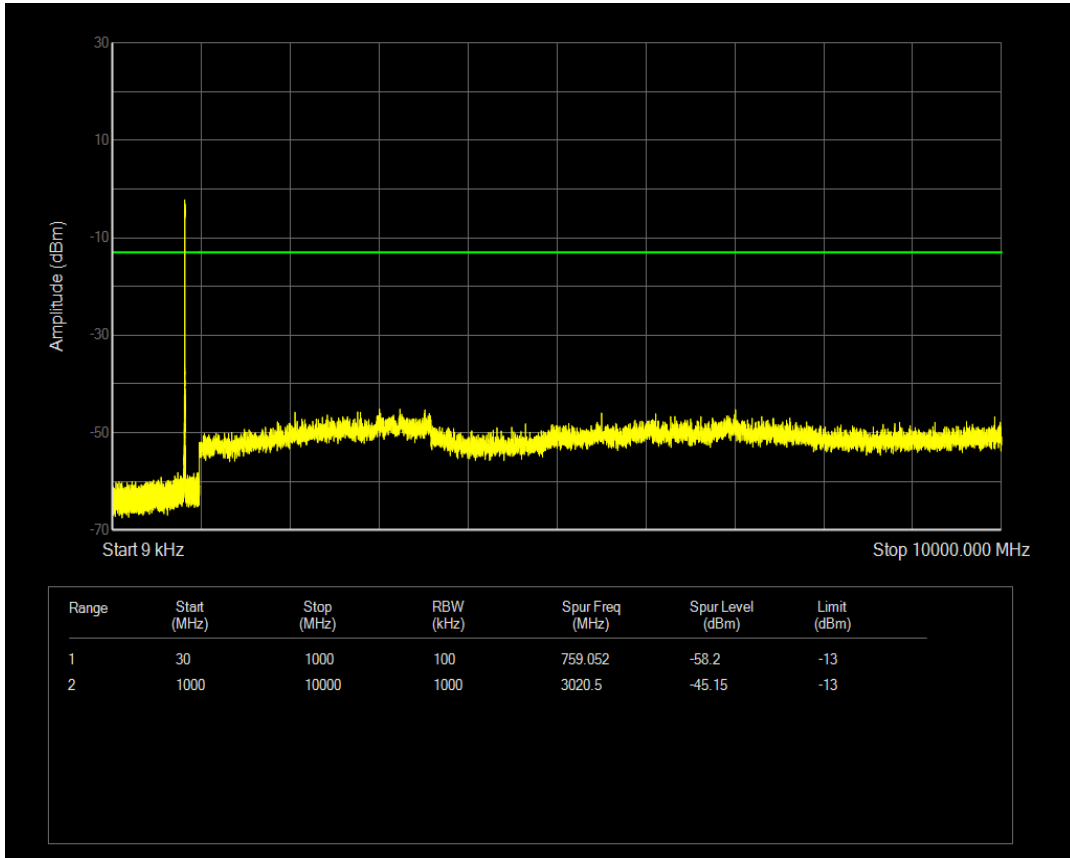

Band5 QPSK BW=3MHz Channel=20525 RB Size=1 Position=#0

Band5 QPSK BW=3MHz Channel=20525 RB Size=15 Position=#0

Band5 16QAM BW=3MHz Channel=20525 RB Size=1 Position=#0

Band5 16QAM BW=3MHz Channel=20525 RB Size=15 Position=#0