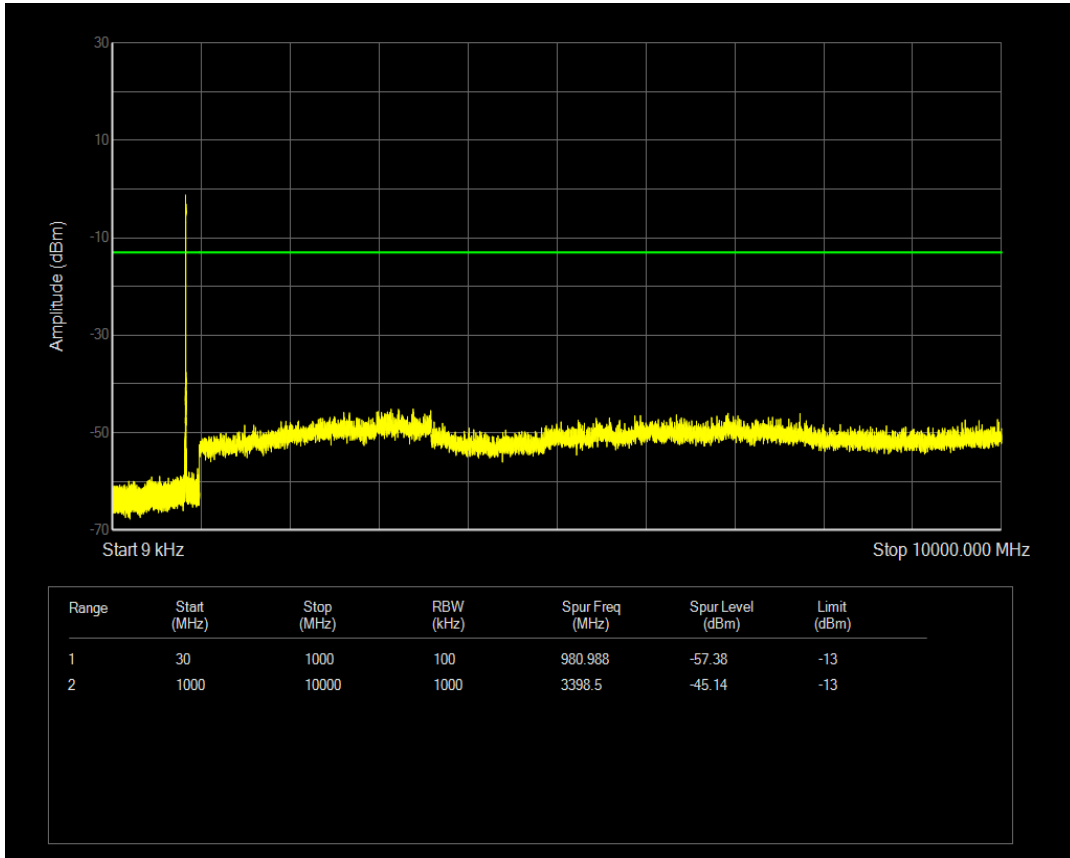

Band5 QPSK BW=3MHz Channel=20635 RB Size=15 Position=#0

Band5 16QAM BW=3MHz Channel=20635 RB Size=1 Position=#0