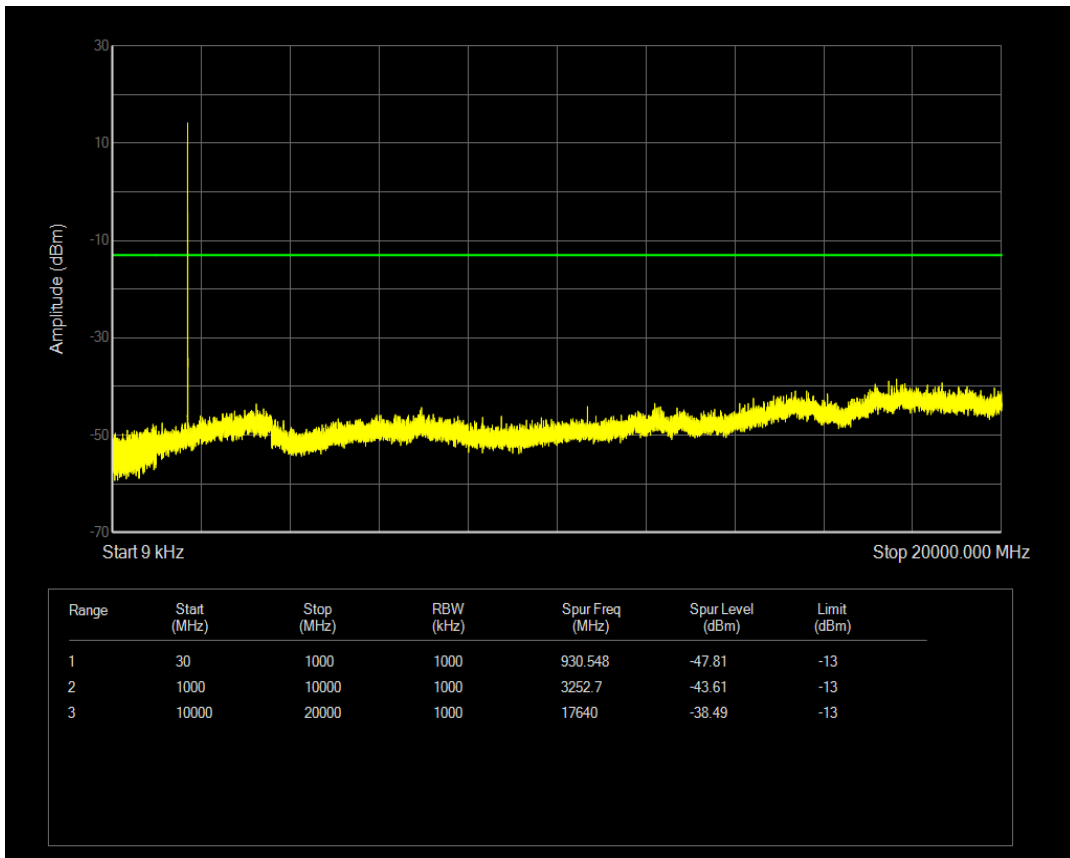

Band4 QPSK BW=3MHz Channel=20385 RB Size=1 Position=#0

Band4 QPSK BW=3MHz Channel=20385 RB Size=15 Position=#0

Band4 16QAM BW=3MHz Channel=20385 RB Size=1 Position=#0

Band4 16QAM BW=3MHz Channel=20385 RB Size=15 Position=#0

Band4 QPSK BW=5MHz Channel=19975 RB Size=1 Position=#0

Band4 QPSK BW=5MHz Channel=19975 RB Size=25 Position=#0

Band4 16QAM BW=5MHz Channel=19975 RB Size=1 Position=#0

Band4 16QAM BW=5MHz Channel=19975 RB Size=25 Position=#0