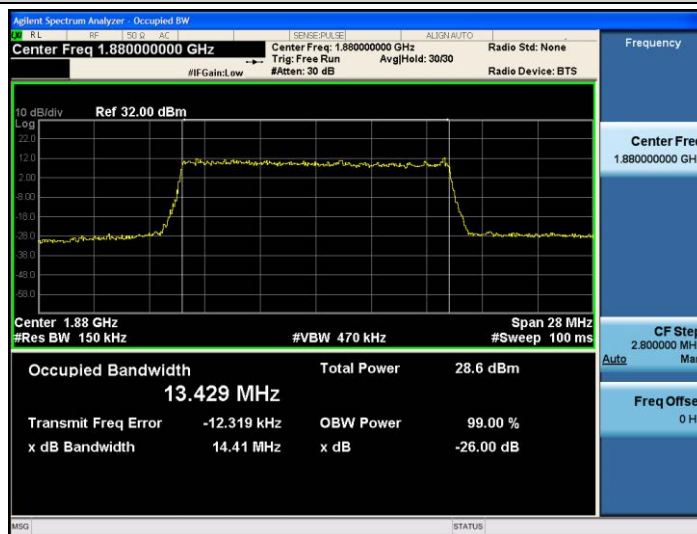

Band2-10MHz-16QAM-19150-50RB#0-8.9353

Band2-15MHz-QPSK-18675-75RB#0-13.457

Band2-15MHz-QPSK-18900-75RB#0-13.416

Band2-15MHz-QPSK-19125-75RB#0-13.387

Band2-15MHz-16QAM-18675-75RB#0-13.427

Band2-15MHz-16QAM-18900-75RB#0-13.429