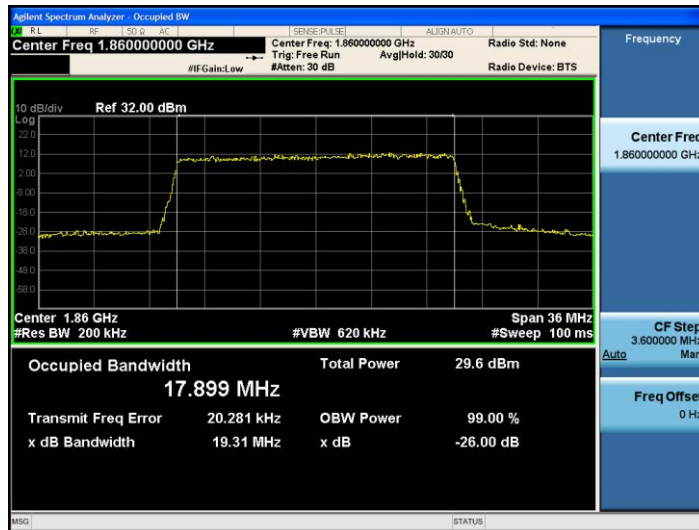

Band2-20MHz-QPSK-18700-100RB#0-17.899