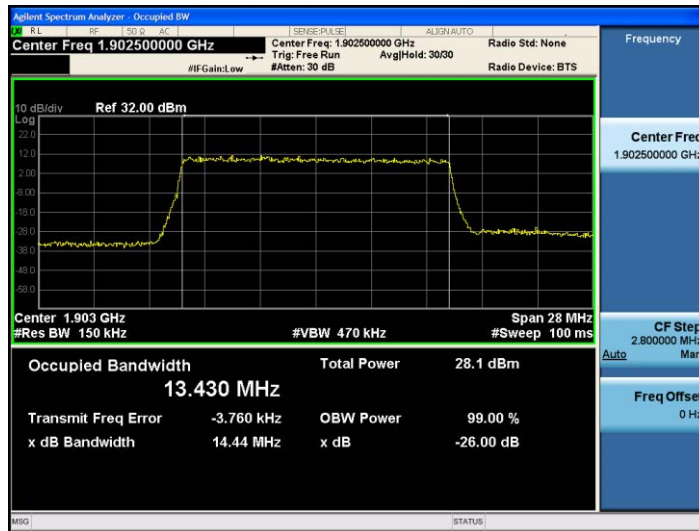

Band2-10MHz-16QAM-19150-50RB#0-8.9353

Band2-15MHz-QPSK-18675-75RB#0-13.457

Band2-15MHz-QPSK-18900-75RB#0-13.416

Band2-15MHz-QPSK-19125-75RB#0-13.387

Band2-15MHz-16QAM-18675-75RB#0-13.427

Band2-15MHz-16QAM-18900-75RB#0-13.429