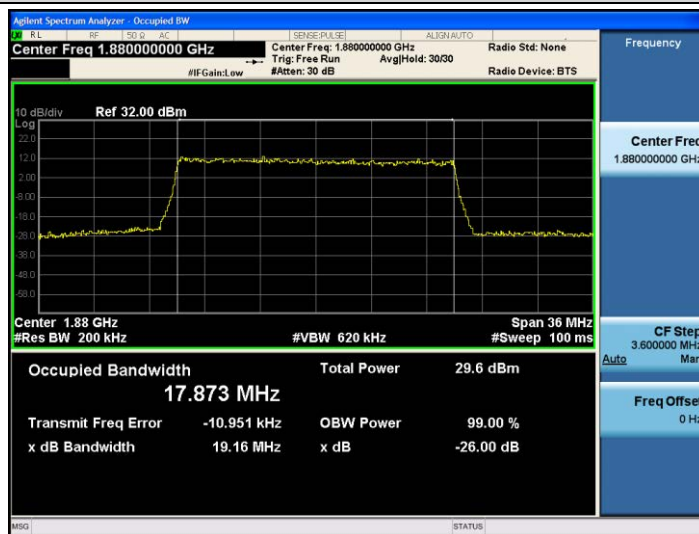

Band2-20MHz-QPSK-18900-100RB#0-17.873