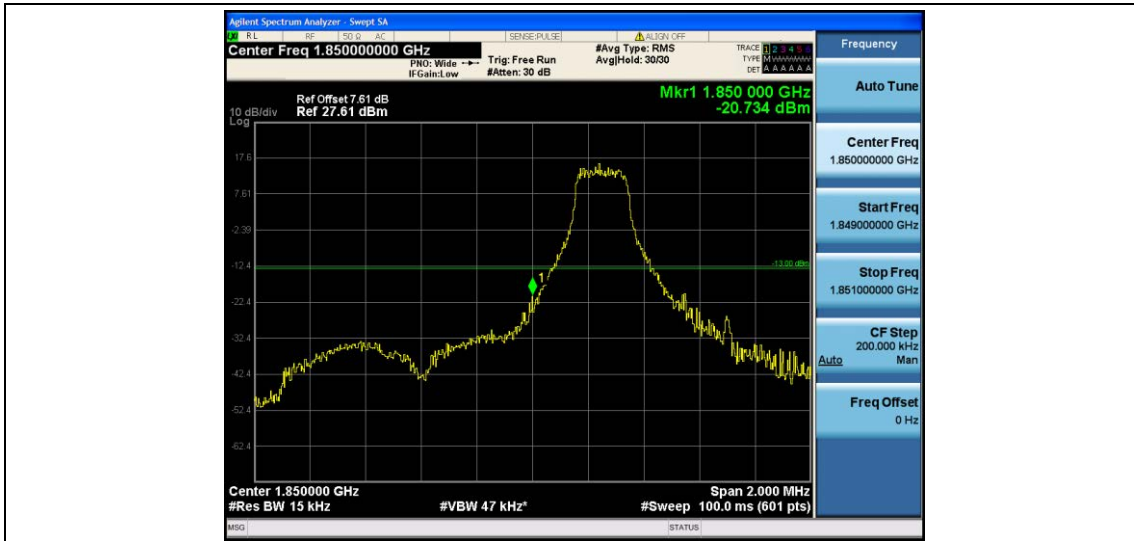

Test Graphs

Band2-1.4MHz-QPSK-18607-1RB#0