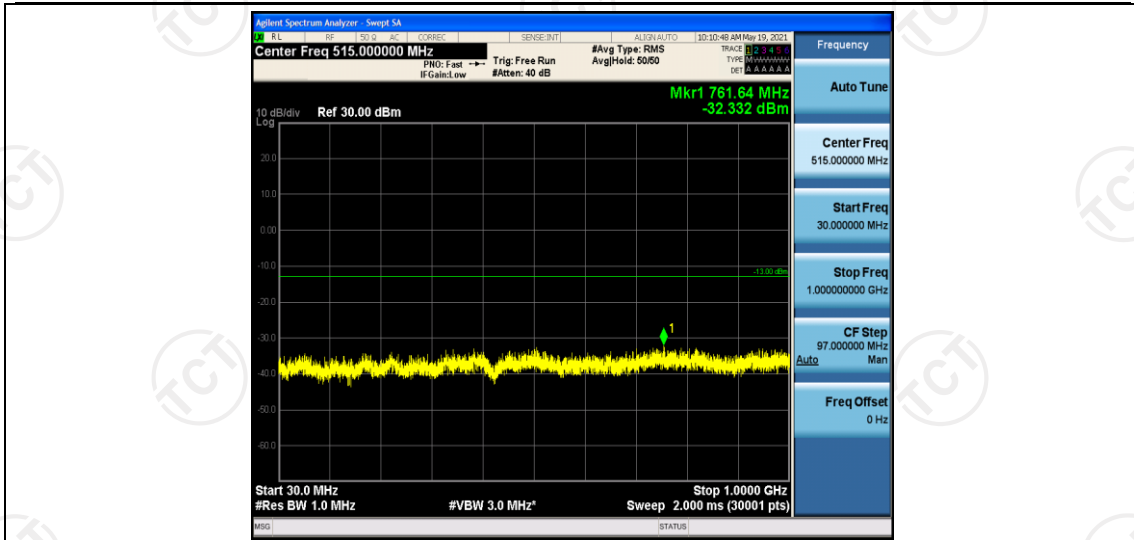

Band66-15MHz-16QAM-132597-1RB#0-Range3:30~1000MHz