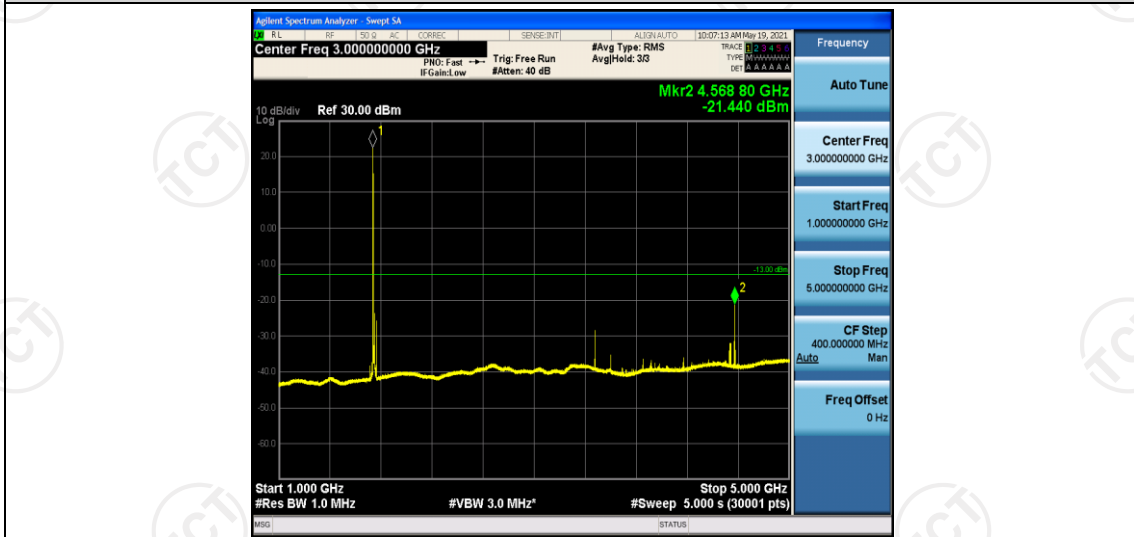

Band66-15MHz-16QAM-132322-1RB#0-Range4:1000~5000MHz