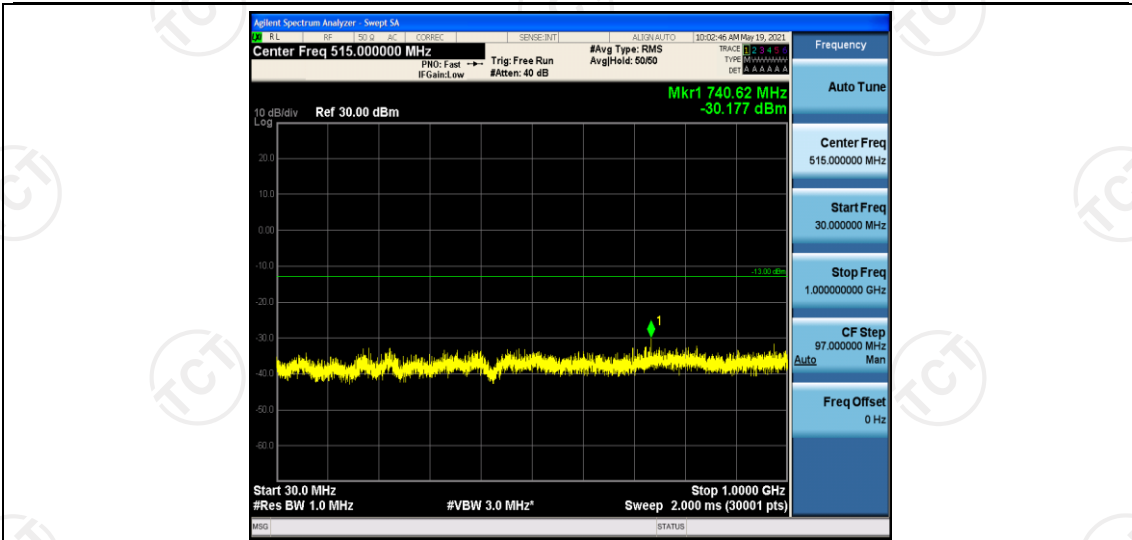

Band66-15MHz-16QAM-132047-1RB#0-Range1:0.009~0.15MHz

Band66-15MHz-16QAM-132047-1RB#0-Range2:0.15~30MHz

Band66-15MHz-16QAM-132047-1RB#0-Range3:30~1000MHz

Band66-15MHz-16QAM-132047-1RB#0-Range4:1000~5000MHz