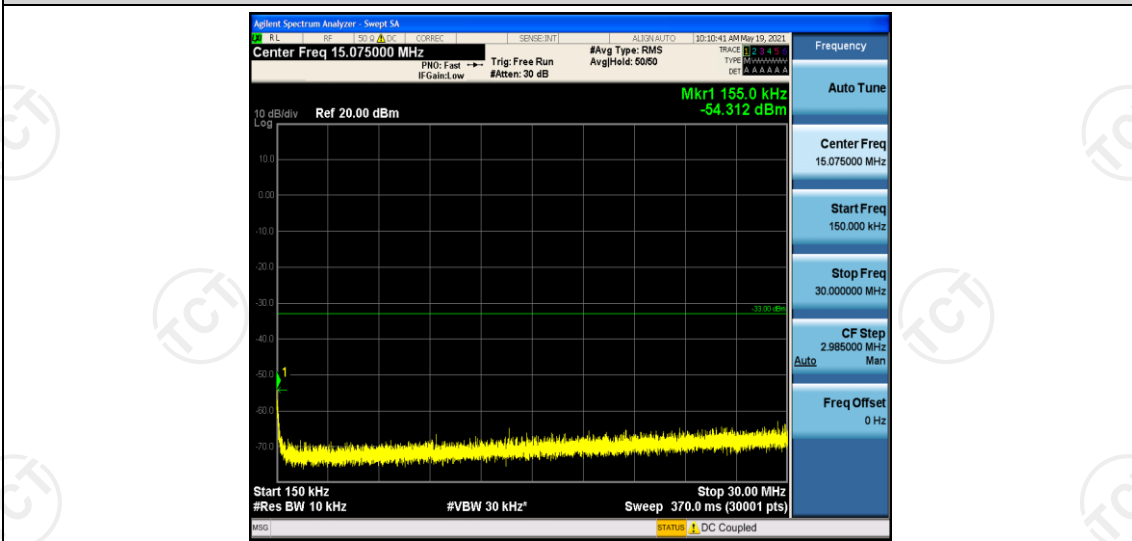

Band66-15MHz-16QAM-132597-1RB#0-Range2:0.15~30MHz