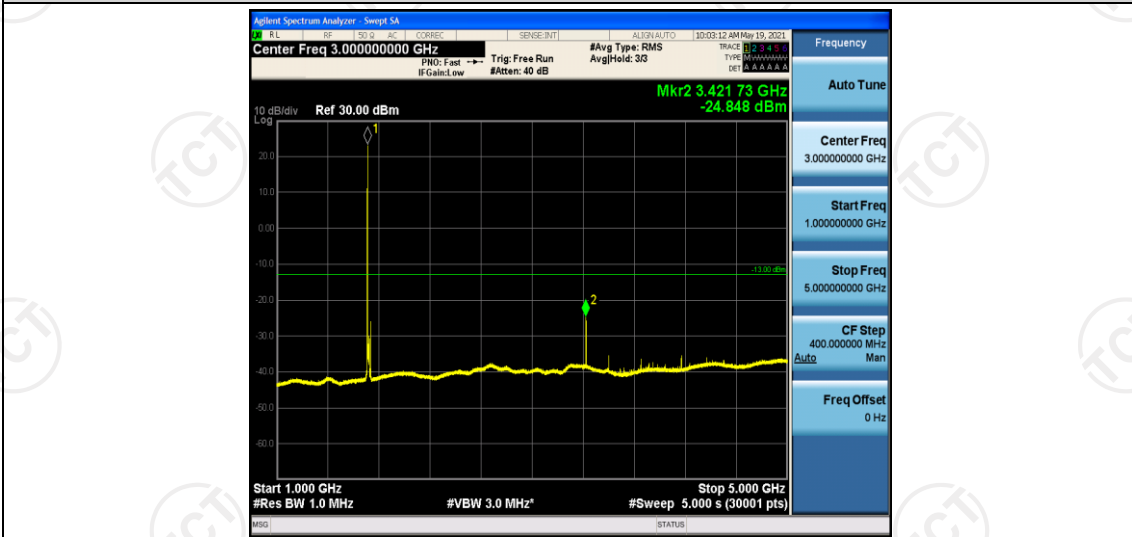

Band66-15MHz-16QAM-132047-1RB#0-Range1:0.009~0.15MHz

Band66-15MHz-16QAM-132047-1RB#0-Range2:0.15~30MHz

Band66-15MHz-16QAM-132047-1RB#0-Range3:30~1000MHz

Band66-15MHz-16QAM-132047-1RB#0-Range4:1000~5000MHz