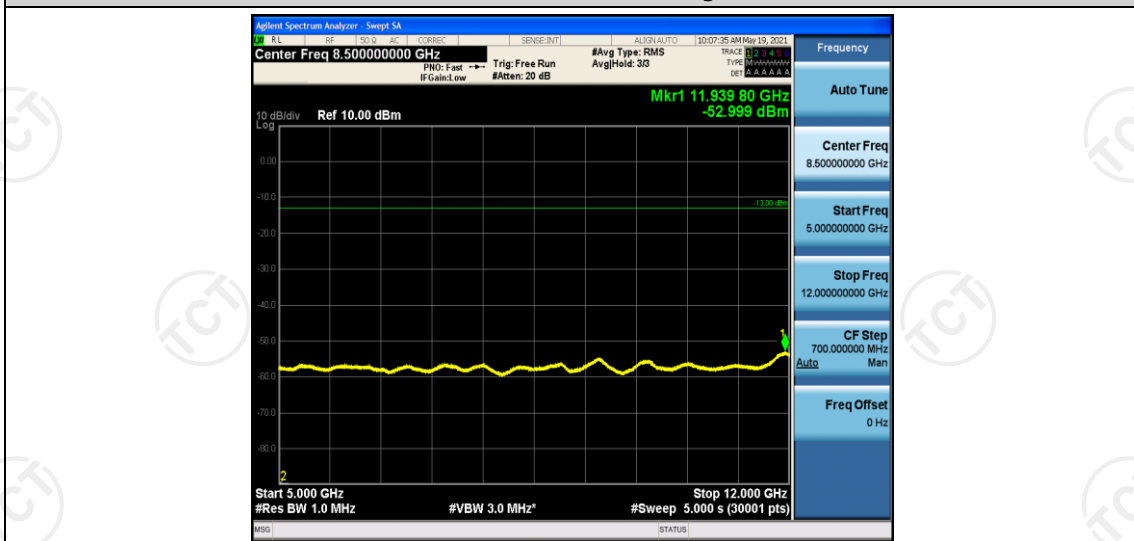

Band66-15MHz-16QAM-132322-1RB#0-Range5:5000~12000MHz