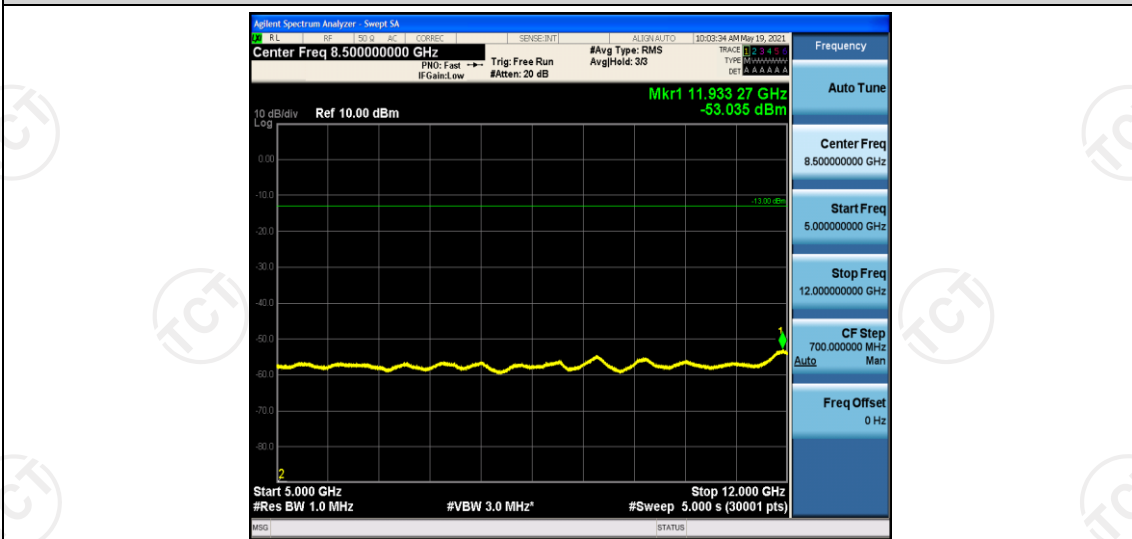

Band66-15MHz-16QAM-132047-1RB#0-Range5:5000~12000MHz