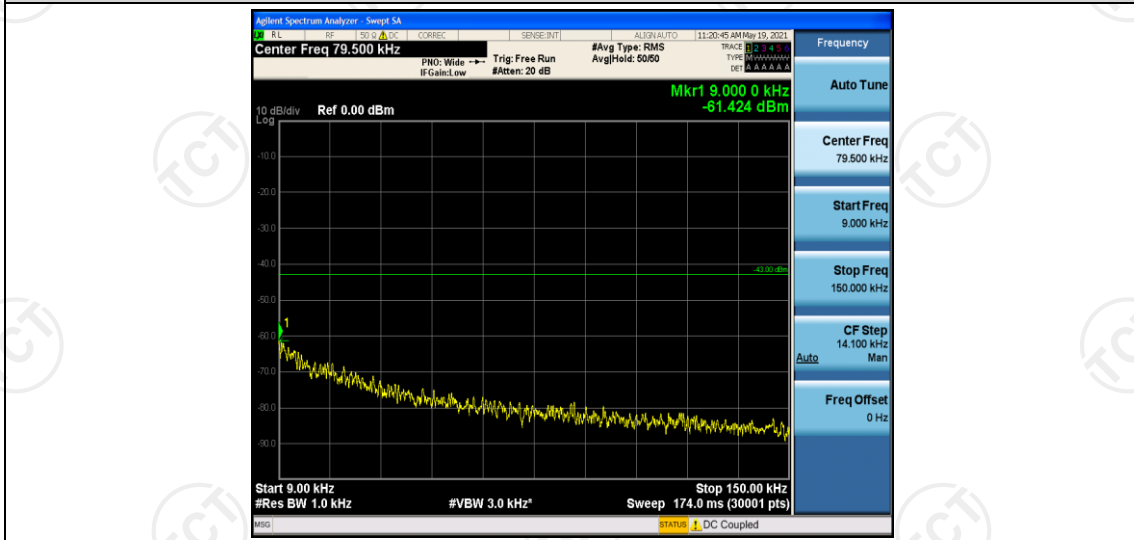

Band66-20MHz-16QAM-132572-1RB#0-Range1:0.009~0.15MHz