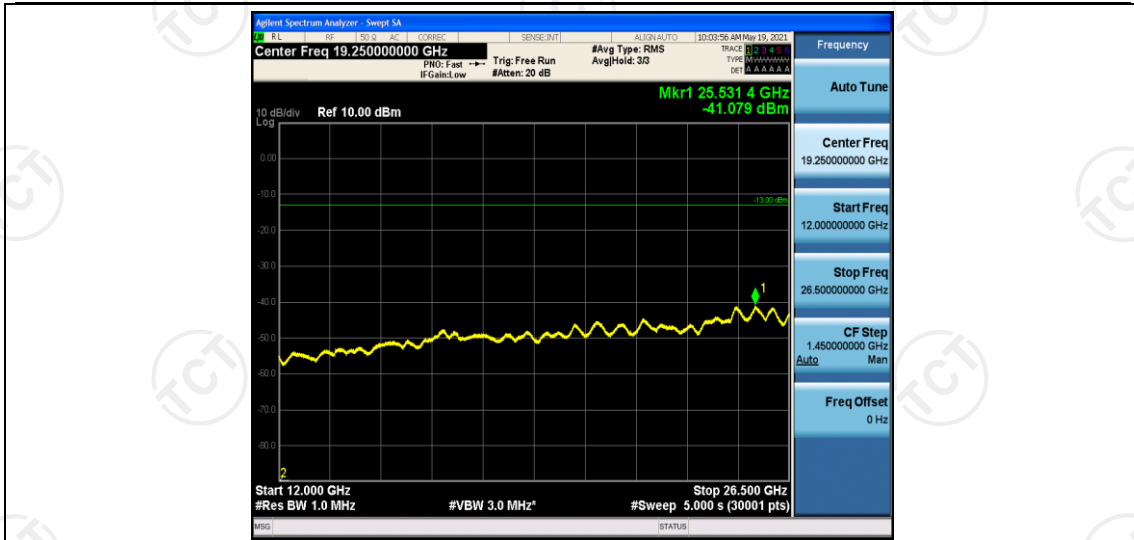

Band66-15MHz-16QAM-132047-1RB#0-Range6:12000~26500MHz