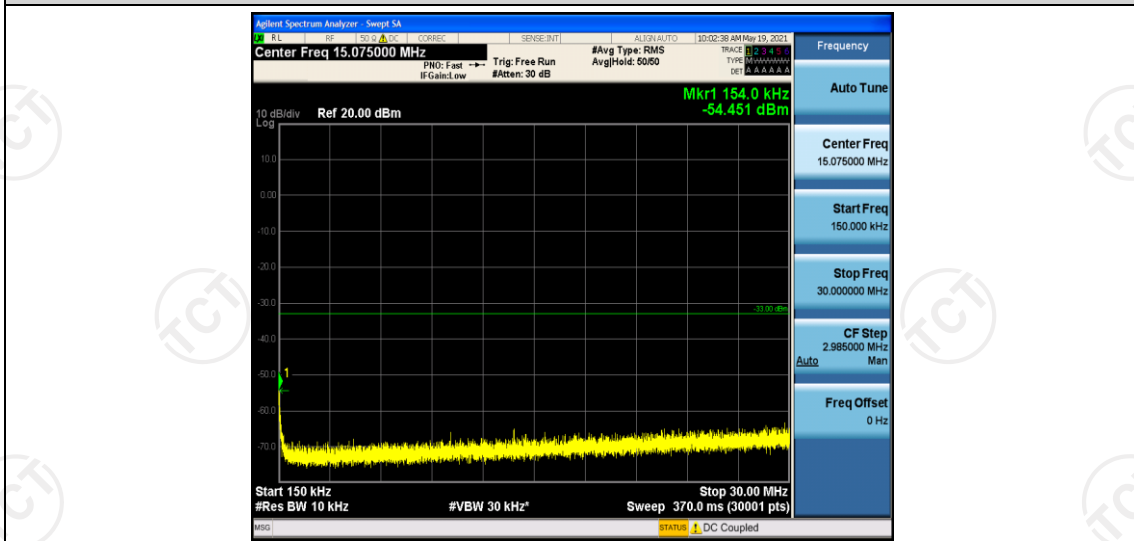

Band66-15MHz-16QAM-132047-1RB#0-Range1:0.009~0.15MHz

Band66-15MHz-16QAM-132047-1RB#0-Range2:0.15~30MHz

Band66-15MHz-16QAM-132047-1RB#0-Range3:30~1000MHz

Band66-15MHz-16QAM-132047-1RB#0-Range4:1000~5000MHz