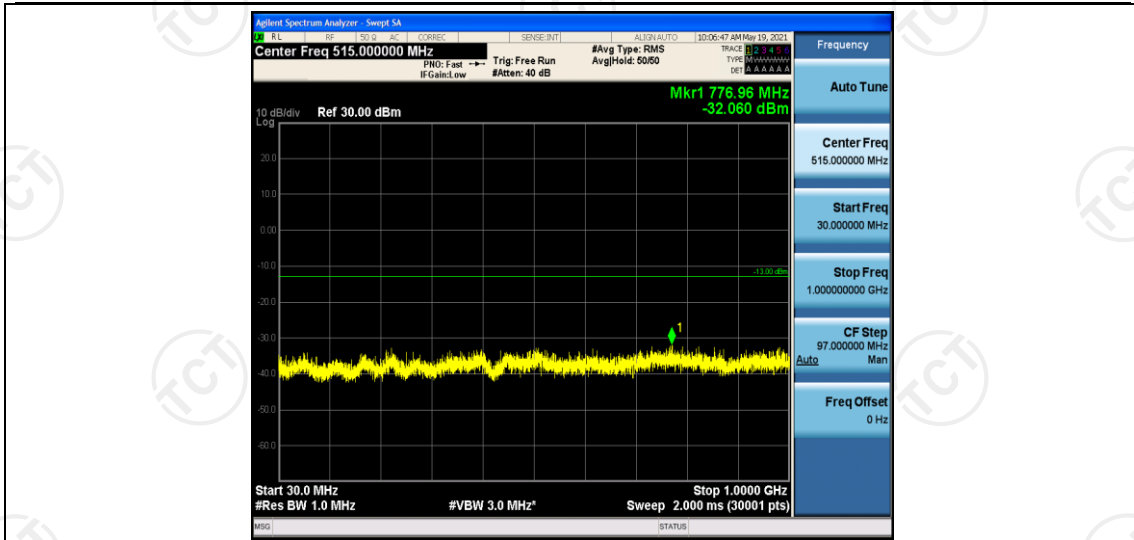

Band66-15MHz-16QAM-132322-1RB#0-Range3:30~1000MHz