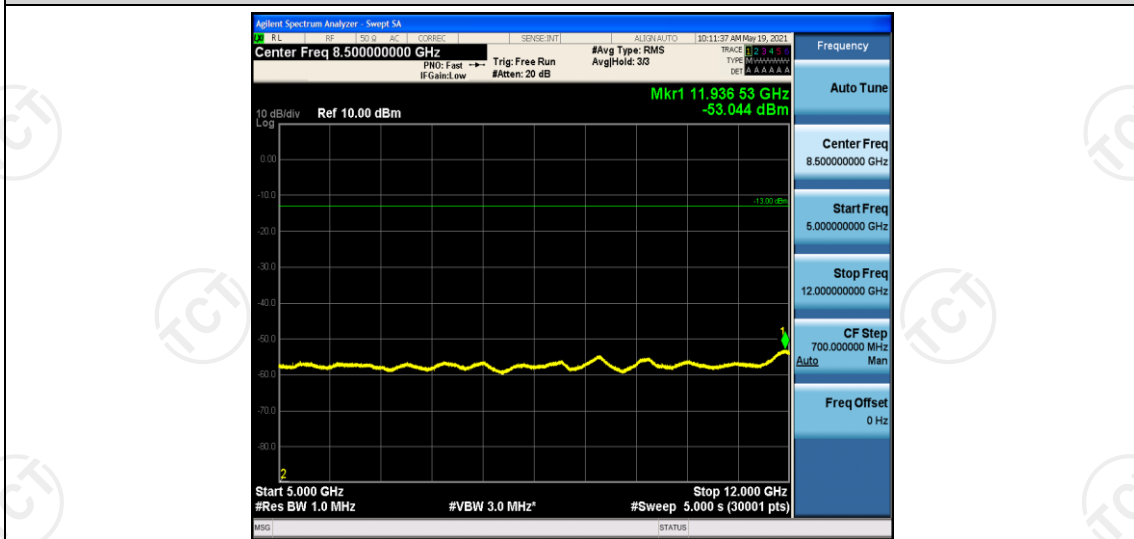

Band66-15MHz-16QAM-132597-1RB#0-Range5:5000~12000MHz