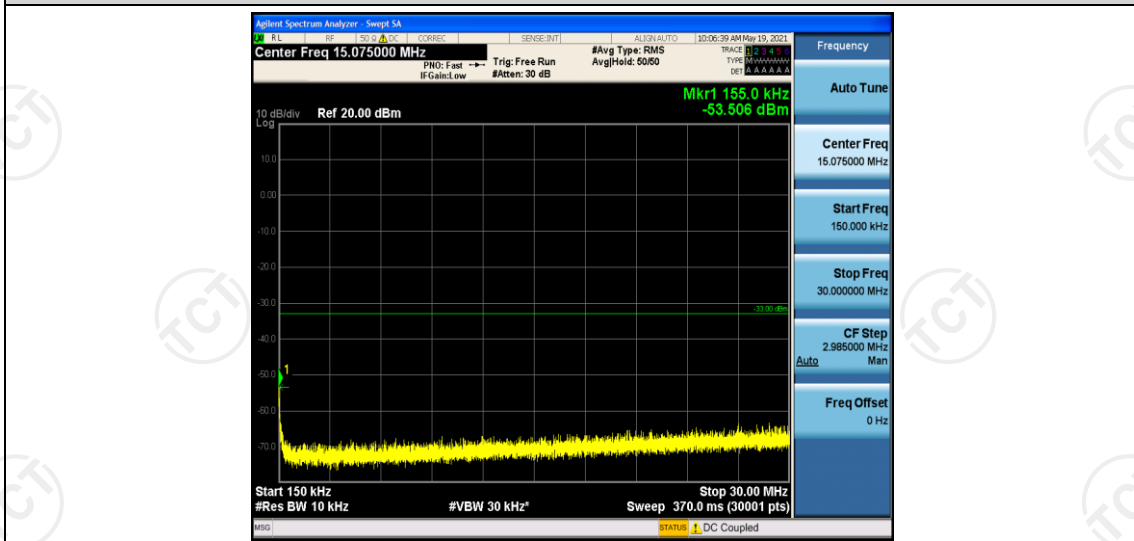

Band66-15MHz-16QAM-132047-1RB#0-Range5:5000~12000MHz

Band66-15MHz-16QAM-132047-1RB#0-Range6:12000~26500MHz

Band66-15MHz-16QAM-132322-1RB#0-Range1:0.009~0.15MHz

Band66-15MHz-16QAM-132322-1RB#0-Range2:0.15~30MHz