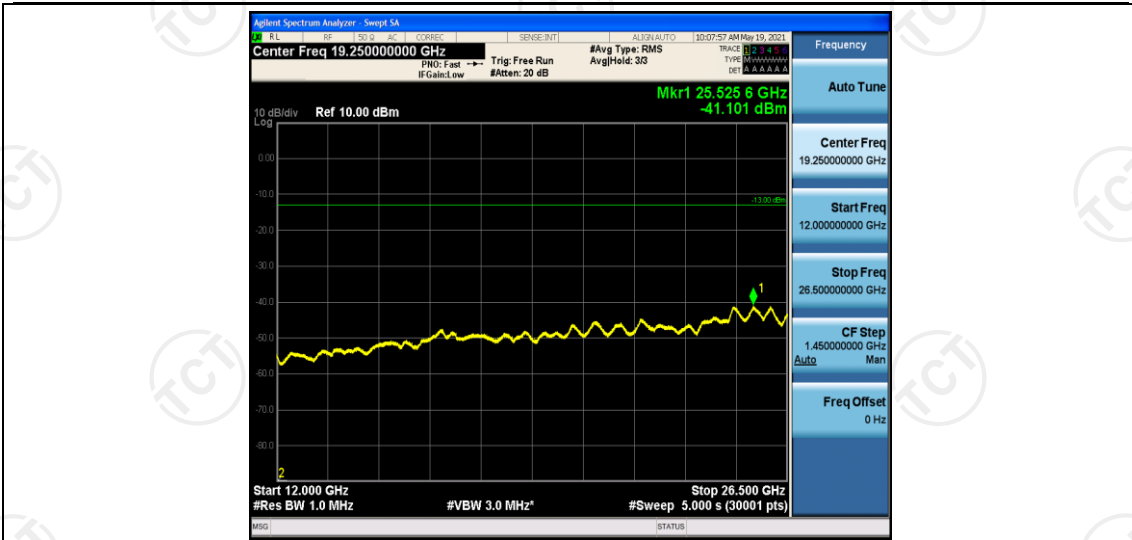

Band66-15MHz-16QAM-132322-1RB#0-Range3:30~1000MHz

Band66-15MHz-16QAM-132322-1RB#0-Range4:1000~5000MHz

Band66-15MHz-16QAM-132322-1RB#0-Range5:5000~12000MHz

Band66-15MHz-16QAM-132322-1RB#0-Range6:12000~26500MHz