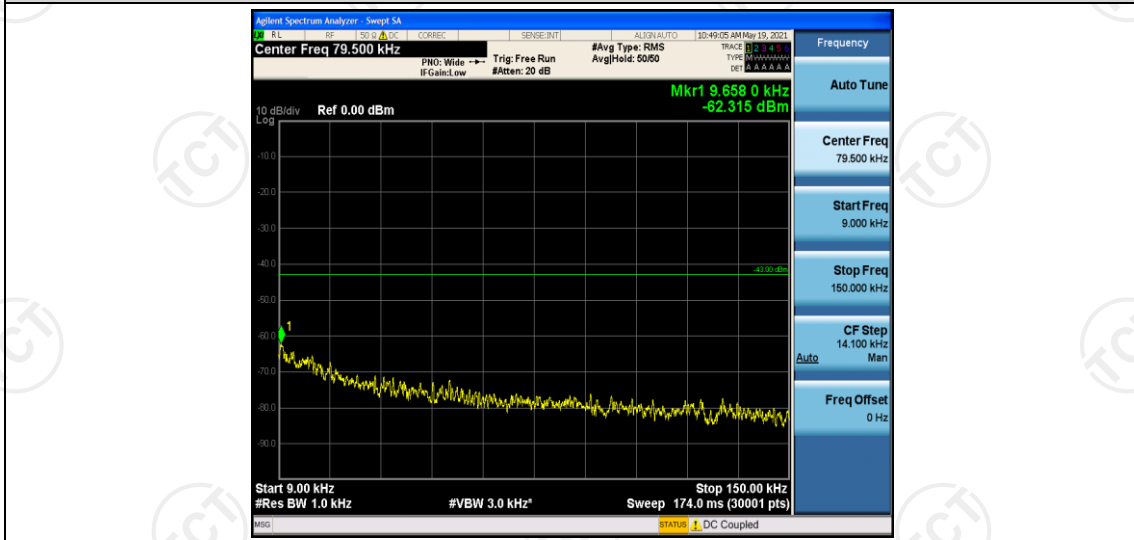

Band66-20MHz-16QAM-132322-1RB#0-Range1:0.009~0.15MHz