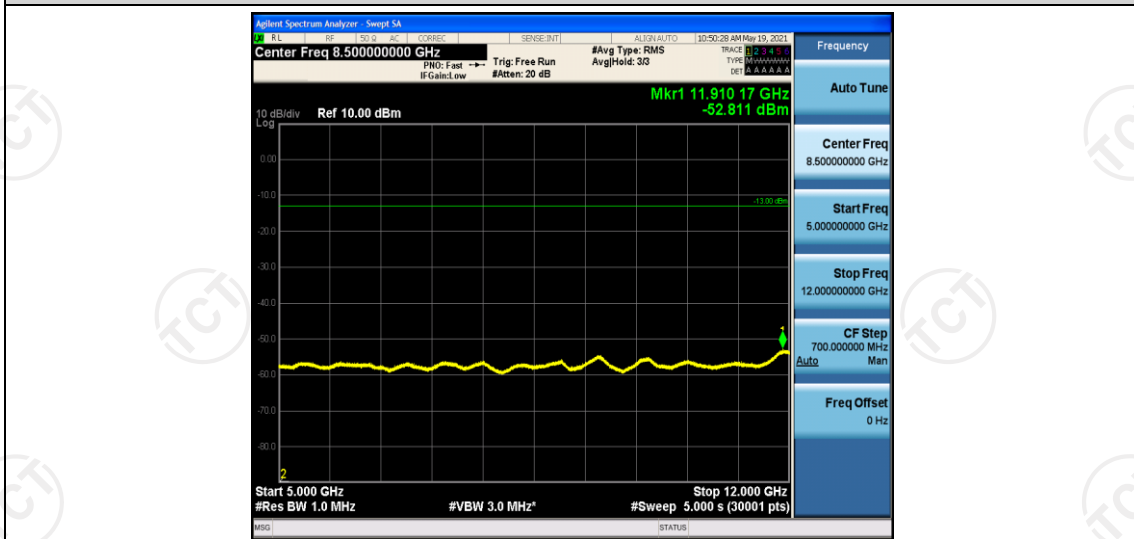

Band66-20MHz-16QAM-132322-1RB#0-Range5:5000~12000MHz