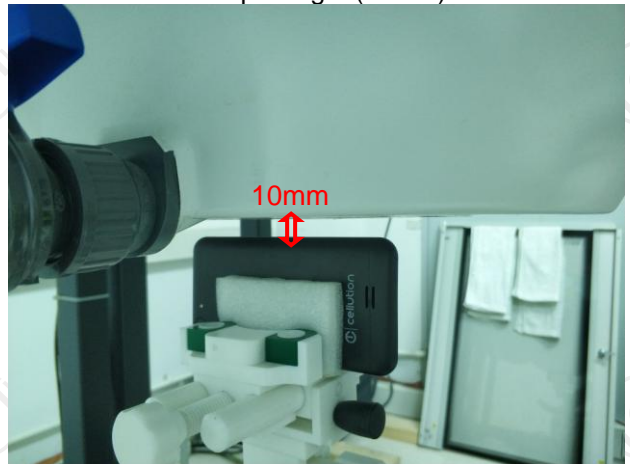

Product Name: MOBILE PHONES

Test Model No.: COSMAS V

Right Cheek

Right Tilted

Left Cheek

Left Tilted

Body worn – Front (10mm)

Body worn – Back (10mm)

Hotspot Front (10mm)

Hotspot Back (10mm)

Hotspot Top (10mm)

Hotspot Right (10mm)

Hotspot Bottom (10mm)

Hotspot Left (10mm)