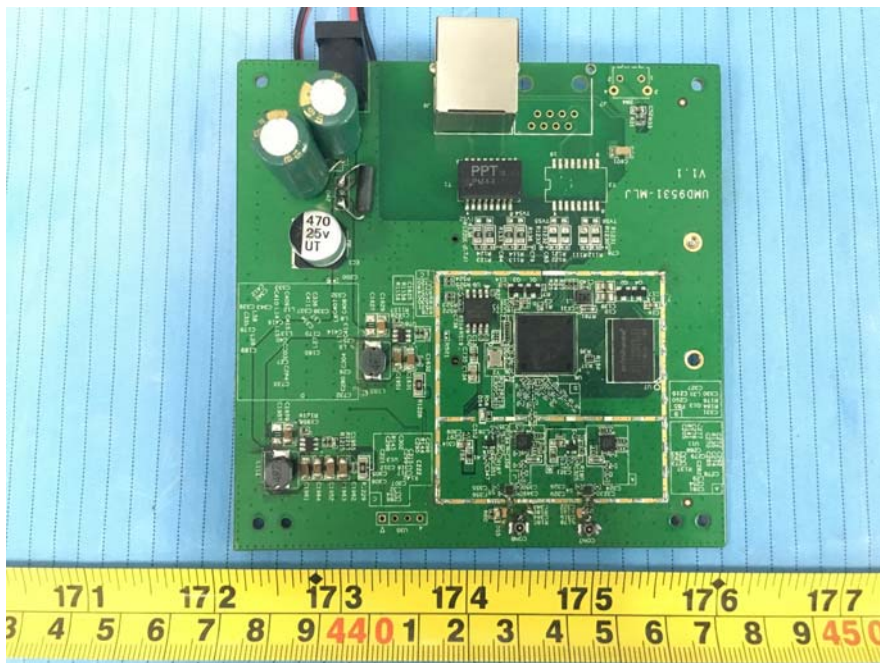

EXHIBIT C - EUT INTERNAL PHOTOGRAPHS

EUT – Cover off View 1 (Model: CA-1000 WIFI)

EUT – Cover off View 2 (Model: CA-1000 WIFI)

EUT – Cover off View 3 (Model: CA-1000 WIFI)

EUT – Cover off View 1 (Model: CA-2000)

EUT – Cover off View 2 (Model: CA-2000)

EUT – Main Board Top View 1

EUT – Main Board Top View 2

EUT – Main Board Top View 3

EUT – Main Board Bottom View 1

EUT – Main Board Bottom View 2

EUT – Connection Board Top View

EUT – Connection Board Bottom View

EUT – 5G WIFI Module Top View 1

EUT – 5G WIFI Module Top View 2

EUT – 5G WIFI Module Top View 3

EUT – 5G WIFI Module Bottom View

EUT – 5G WIFI Chip View

EUT – 2.4G WIFI Chip View