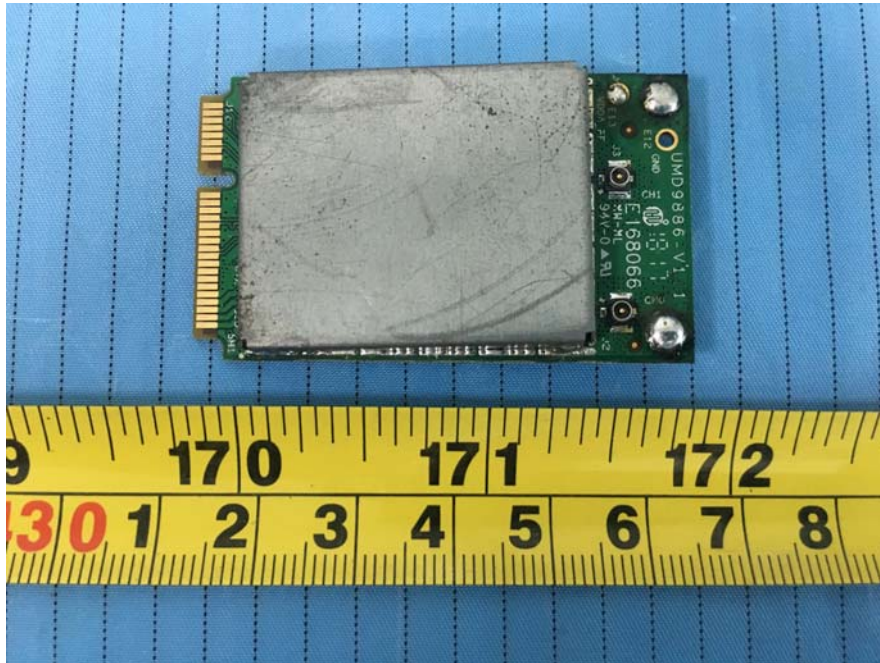

EXHIBIT C - EUT INTERNAL PHOTOGRAPHS

EUT – Cover off View 1 (Model: CA-1000 WIFI)

EUT – Cover off View 2 (Model: CA-1000 WIFI)

EUT – Cover off View 3 (Model: CA-1000 WIFI)

EUT – Cover off View 1 (Model: CA-2000)

EUT – Cover off View 2 (Model: CA-2000)

EUT – Main Board Top View 1

EUT – Main Board Top View 2

EUT – Main Board Top View 3

EUT – Main Board Bottom View 1

EUT – Main Board Bottom View 2

EUT – Connection Board Top View

EUT – Connection Board Bottom View

EUT – 5G WIFI Module Top View 1

EUT – 5G WIFI Module Top View 2

EUT – 5G WIFI Module Top View 3

EUT – 5G WIFI Module Bottom View

EUT – 5G WIFI Chip View

EUT – 2.4G WIFI Chip View