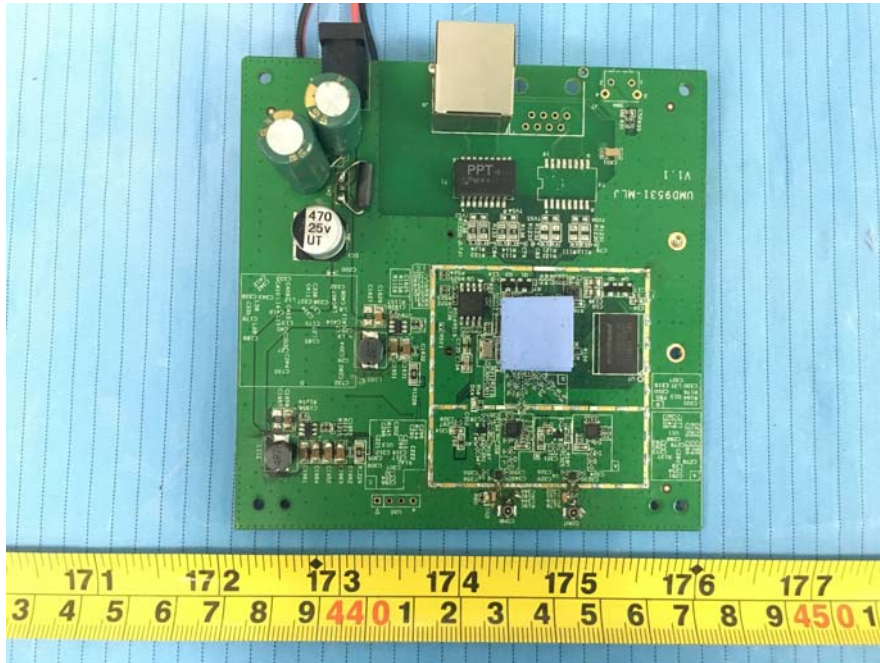

EXHIBIT C - EUT INTERNAL PHOTOGRAPHS

EUT – Cover off View 1 (Model: CA-1000 WIFI)

EUT – Cover off View 2 (Model: CA-1000 WIFI)

EUT – Cover off View 3 (Model: CA-1000 WIFI)

EUT – Cover off View 1 (Model: CA-2000)

EUT – Cover off View 2 (Model: CA-2000)

EUT – Main Board Top View 1

EUT – Main Board Top View 2

EUT – Main Board Top View 3

EUT – Main Board Bottom View 1

EUT – Main Board Bottom View 2

EUT – Connection Board Top View

EUT – Connection Board Bottom View

EUT – 5G WIFI Module Top View 1

EUT – 5G WIFI Module Top View 2

EUT – 5G WIFI Module Top View 3

EUT – 5G WIFI Module Bottom View

EUT – 5G WIFI Chip View

EUT – 2.4G WIFI Chip View