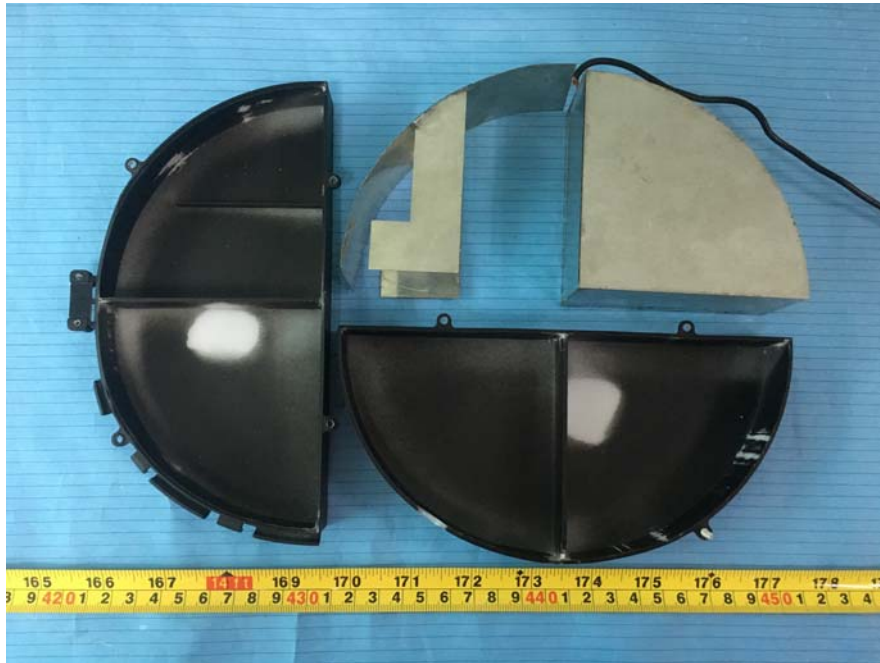

EXHIBIT C - EUT INTERNAL PHOTOGRAPHS

EUT – Cover off View 1 (Model: CA-1000 WIFI)

EUT – Cover off View 2 (Model: CA-1000 WIFI)

EUT – Cover off View 3 (Model: CA-1000 WIFI)

EUT – Cover off View 1 (Model: CA-2000)

EUT – Cover off View 2 (Model: CA-2000)

EUT – Main Board Top View 1

EUT – Main Board Top View 2

EUT – Main Board Top View 3

EUT – Main Board Bottom View 1

EUT – Main Board Bottom View 2

EUT – Connection Board Top View

EUT – Connection Board Bottom View

EUT – 5G WIFI Module Top View 1

EUT – 5G WIFI Module Top View 2

EUT – 5G WIFI Module Top View 3

EUT – 5G WIFI Module Bottom View

EUT – 5G WIFI Chip View

EUT – 2.4G WIFI Chip View