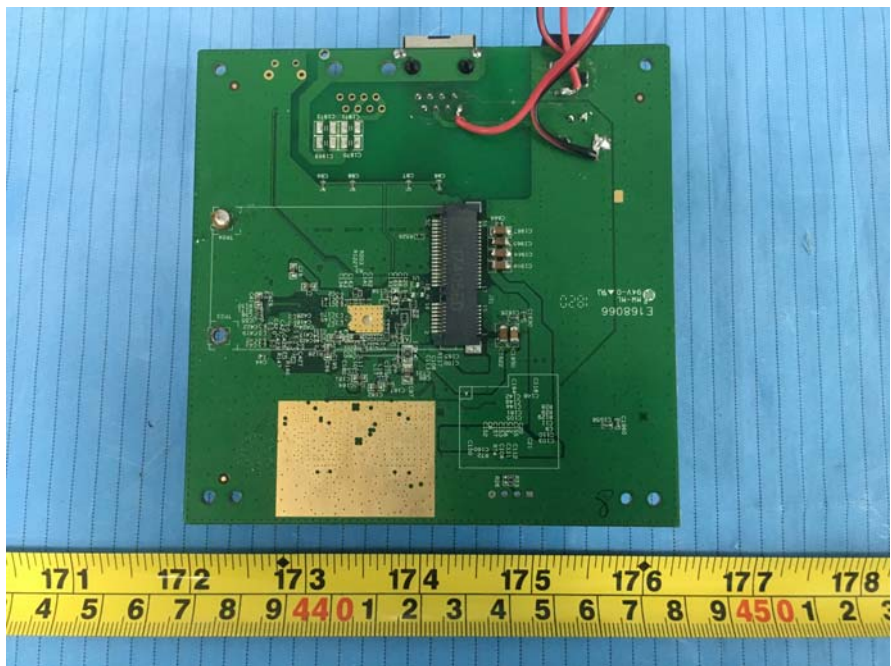

EXHIBIT C - EUT INTERNAL PHOTOGRAPHS

EUT – Cover off View 1 (Model: CA-1000 WIFI)

EUT – Cover off View 2 (Model: CA-1000 WIFI)

EUT – Cover off View 3 (Model: CA-1000 WIFI)

EUT – Cover off View 1 (Model: CA-2000)

EUT – Cover off View 2 (Model: CA-2000)

EUT – Main Board Top View 1

EUT – Main Board Top View 2

EUT – Main Board Top View 3

EUT – Main Board Bottom View 1

EUT – Main Board Bottom View 2

EUT – Connection Board Top View

EUT – Connection Board Bottom View

EUT – 5G WIFI Module Top View 1

EUT – 5G WIFI Module Top View 2

EUT – 5G WIFI Module Top View 3

EUT – 5G WIFI Module Bottom View

EUT – 5G WIFI Chip View

EUT – 2.4G WIFI Chip View