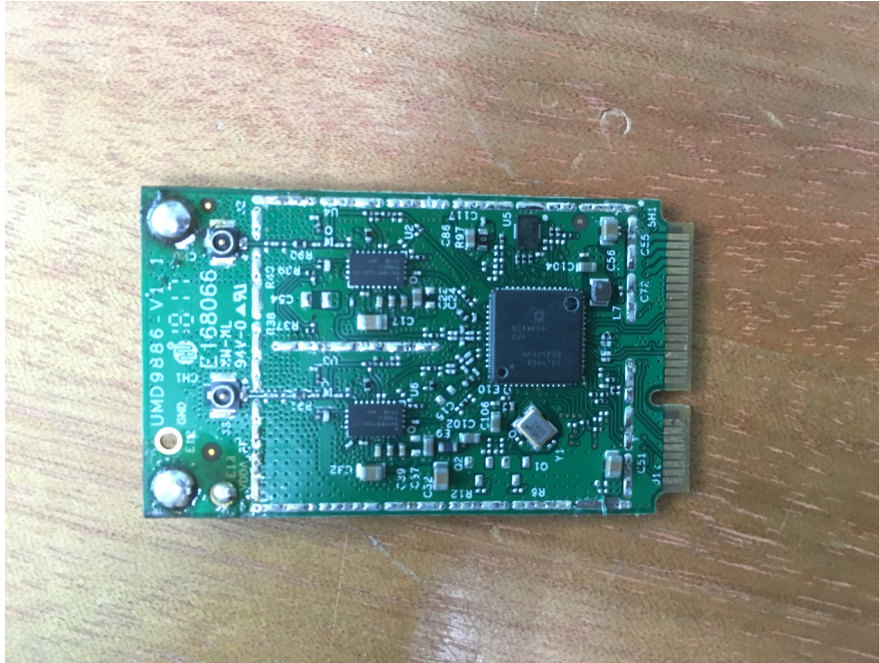

EXHIBIT C - EUT INTERNAL PHOTOGRAPHS

EUT – Cover off View 1 (Model: CA-1000 WIFI)

EUT – Cover off View 2 (Model: CA-1000 WIFI)

EUT – Cover off View 3 (Model: CA-1000 WIFI)

EUT – Cover off View 1 (Model: CA-2000)

EUT – Cover off View 2 (Model: CA-2000)

EUT – Main Board Top View 1

EUT – Main Board Top View 2

EUT – Main Board Top View 3

EUT – Main Board Bottom View 1

EUT – Main Board Bottom View 2

EUT – Connection Board Top View

EUT – Connection Board Bottom View

EUT – 5G WIFI Module Top View 1

EUT – 5G WIFI Module Top View 2

EUT – 5G WIFI Module Top View 3

EUT – 5G WIFI Module Bottom View

EUT – 5G WIFI Chip View

EUT – 2.4G WIFI Chip View