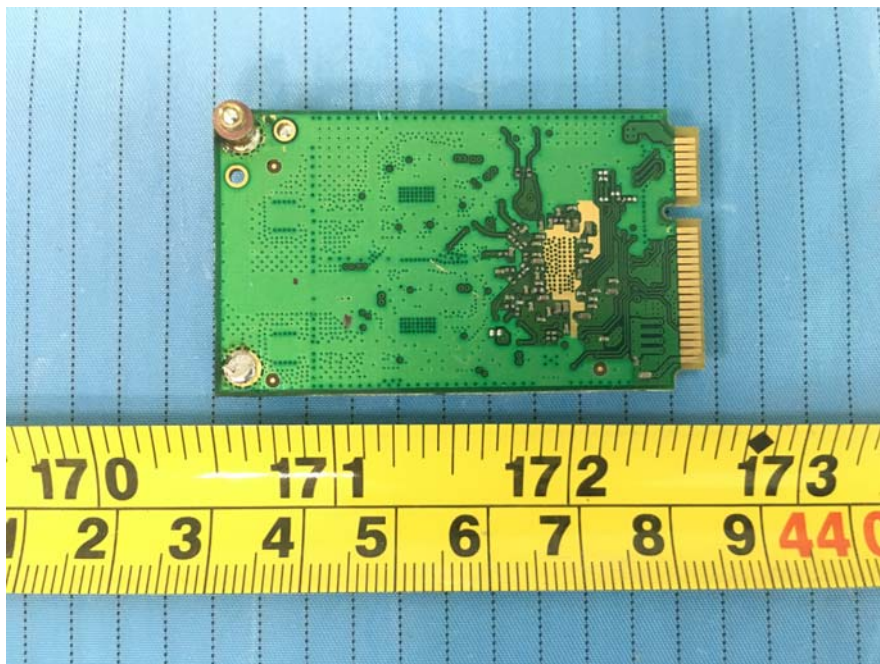

EUT – Cover off View 2 (Model: CA-2000)

EUT – Main Board Top View 1

EUT – Main Board Top View 2

EUT – Main Board Top View 3

EUT – Main Board Bottom View 1

EUT – Main Board Bottom View 2

EUT – Connection Board Top View

EUT – Connection Board Bottom View

EUT – 5G WIFI Module Top View 1

EUT – 5G WIFI Module Top View 2

EUT – 5G WIFI Module Top View 3

EUT – 5G WIFI Module Bottom View

EUT – 5G WIFI Chip View

EUT – 2.4G WIFI Chip View