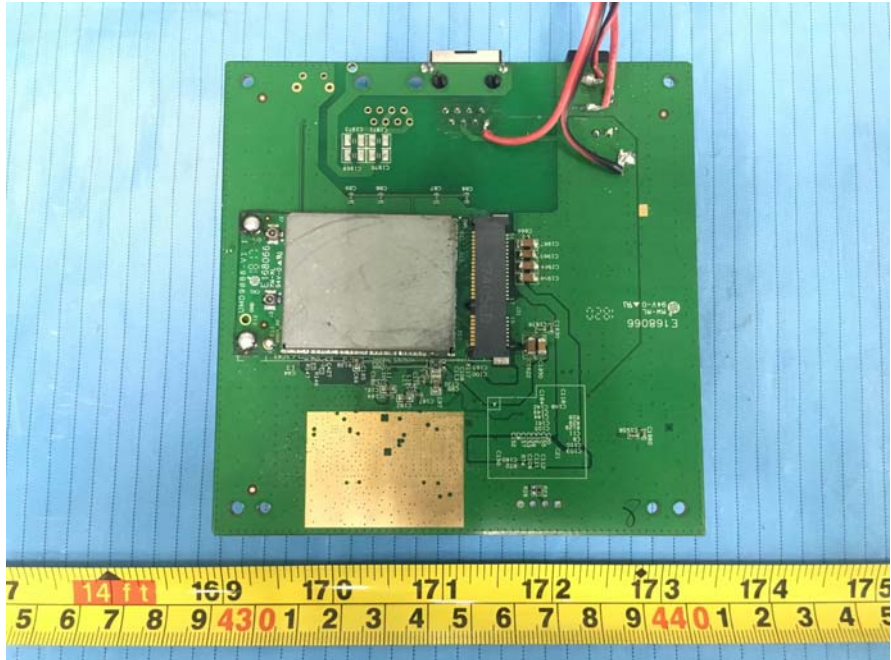

EXHIBIT C - EUT INTERNAL PHOTOGRAPHS

EUT – Cover off View 1 (Model: CA-1000 WIFI)

EUT – Cover off View 2 (Model: CA-1000 WIFI)

EUT – Cover off View 3 (Model: CA-1000 WIFI)

EUT – Cover off View 1 (Model: CA-2000)

EUT – Cover off View 2 (Model: CA-2000)

EUT – Main Board Top View 1

EUT – Main Board Top View 2

EUT – Main Board Top View 3

EUT – Main Board Bottom View 1

EUT – Main Board Bottom View 2

EUT – Connection Board Top View

EUT – Connection Board Bottom View

EUT – 5G WIFI Module Top View 1

EUT – 5G WIFI Module Top View 2

EUT – 5G WIFI Module Top View 3

EUT – 5G WIFI Module Bottom View

EUT – 5G WIFI Chip View

EUT – 2.4G WIFI Chip View