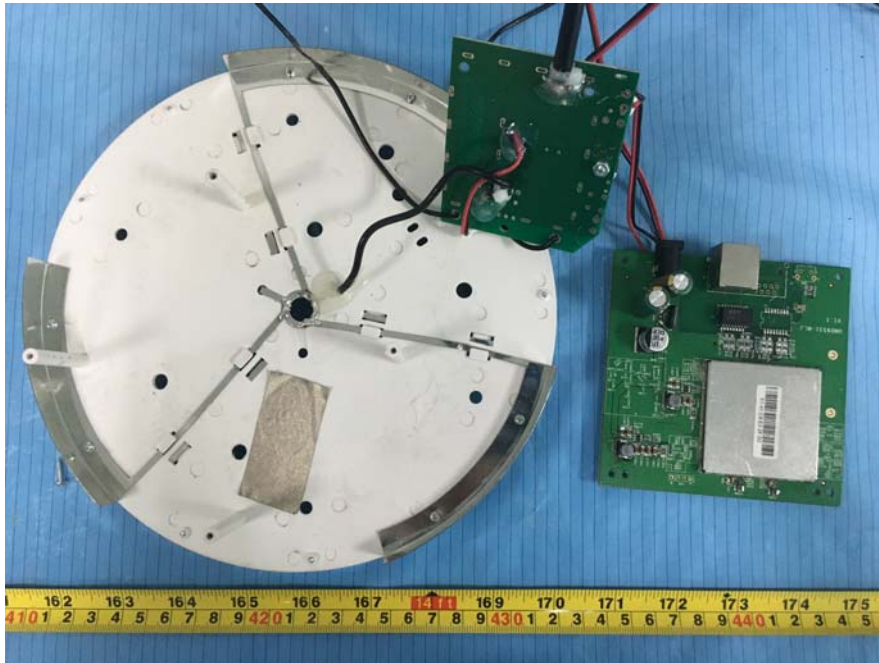

EXHIBIT C - EUT INTERNAL PHOTOGRAPHS

EUT – Cover off View 1 (Model: CA-1000 WIFI)

EUT – Cover off View 2 (Model: CA-1000 WIFI)

EUT – Cover off View 3 (Model: CA-1000 WIFI)

EUT – Cover off View 1 (Model: CA-2000)

EUT – Cover off View 2 (Model: CA-2000)

EUT – Main Board Top View 1

EUT – Main Board Top View 2

EUT – Main Board Top View 3

EUT – Main Board Bottom View 1

EUT – Main Board Bottom View 2

EUT – Connection Board Top View

EUT – Connection Board Bottom View

EUT – 5G WIFI Module Top View 1

EUT – 5G WIFI Module Top View 2

EUT – 5G WIFI Module Top View 3

EUT – 5G WIFI Module Bottom View

EUT – 5G WIFI Chip View

EUT – 2.4G WIFI Chip View