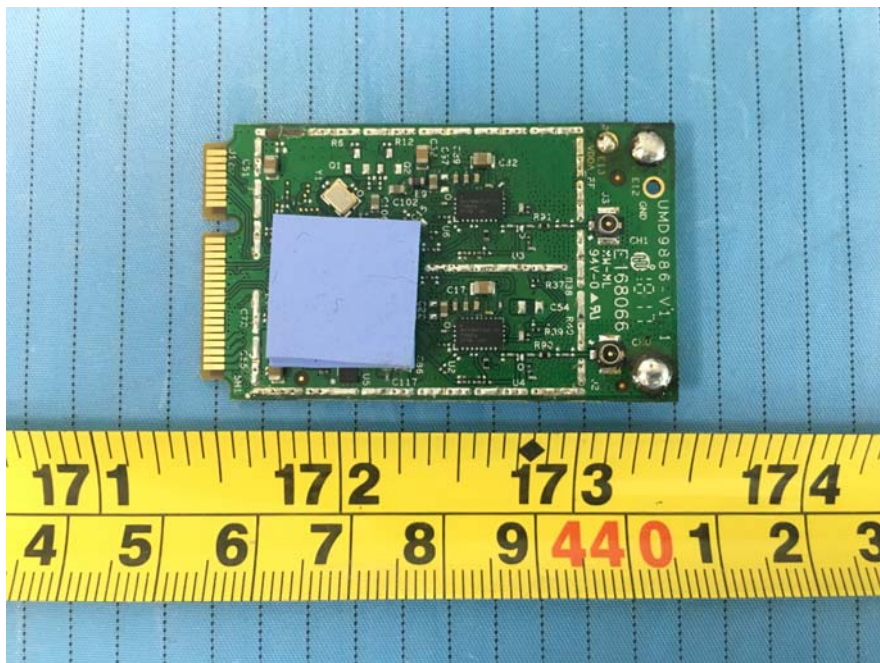

EXHIBIT C - EUT INTERNAL PHOTOGRAPHS

EUT – Cover off View 1 (Model: CA-1000 WIFI)

EUT – Cover off View 2 (Model: CA-1000 WIFI)

EUT – Cover off View 3 (Model: CA-1000 WIFI)

EUT – Cover off View 1 (Model: CA-2000)

EUT – Cover off View 2 (Model: CA-2000)

EUT – Main Board Top View 1

EUT – Main Board Top View 2

EUT – Main Board Top View 3

EUT – Main Board Bottom View 1

EUT – Main Board Bottom View 2

EUT – Connection Board Top View

EUT – Connection Board Bottom View

EUT – 5G WIFI Module Top View 1

EUT – 5G WIFI Module Top View 2

EUT – 5G WIFI Module Top View 3

EUT – 5G WIFI Module Bottom View

EUT – 5G WIFI Chip View

EUT – 2.4G WIFI Chip View