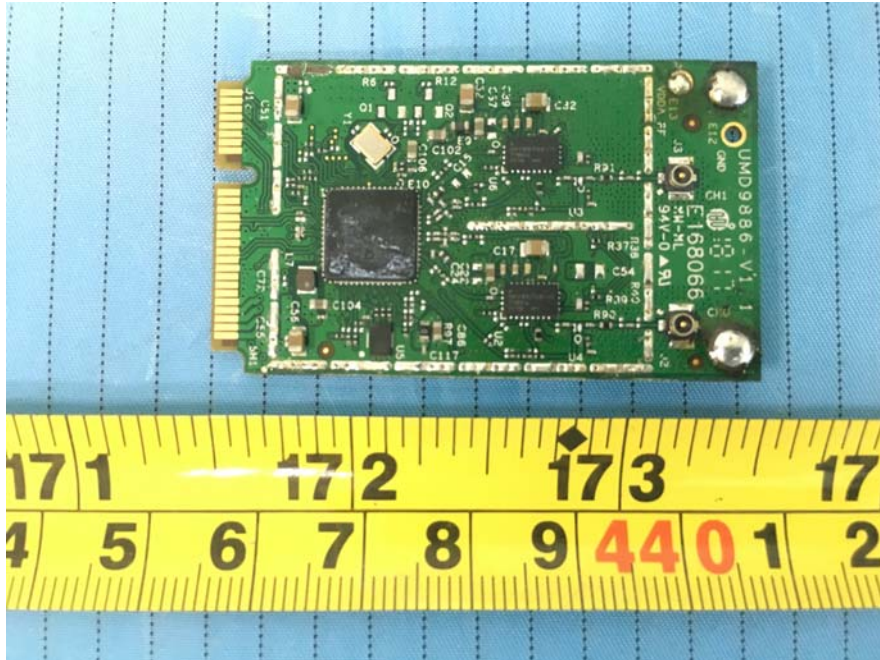

EUT – Cover off View 2 (Model: CA-2000)

EUT – Main Board Top View 1

EUT – Main Board Top View 2

EUT – Main Board Top View 3

EUT – Main Board Bottom View 1

EUT – Main Board Bottom View 2

EUT – Connection Board Top View

EUT – Connection Board Bottom View

EUT – 5G WIFI Module Top View 1

EUT – 5G WIFI Module Top View 2

EUT – 5G WIFI Module Top View 3

EUT – 5G WIFI Module Bottom View

EUT – 5G WIFI Chip View

EUT – 2.4G WIFI Chip View