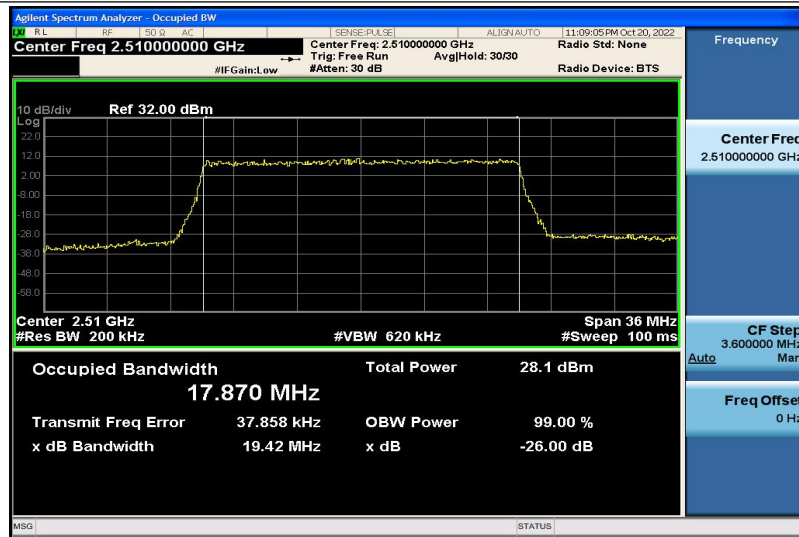

Band7-15MHz-16QAM-20825-75RB#0-13.442

Band7-15MHz-16QAM-21100-75RB#0-13.444

Band7-15MHz-16QAM-21375-75RB#0-13.421

Band7-20MHz-QPSK-20850-100RB#0-17.892

Band7-20MHz-QPSK-21100-100RB#0-17.872

Band7-20MHz-QPSK-21350-100RB#0-17.845