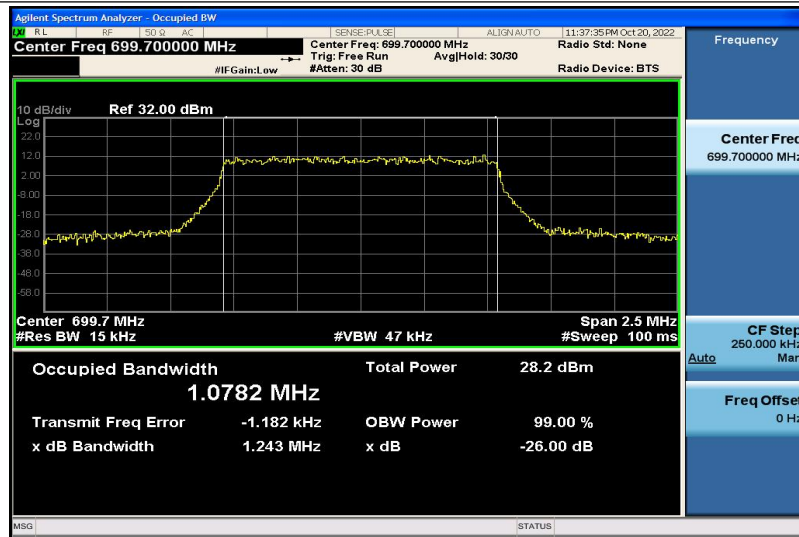

Band7-20MHz-16QAM-21350-100RB#0-17.895

Band12-1.4MHz-QPSK-23017-6RB#0-1.0782