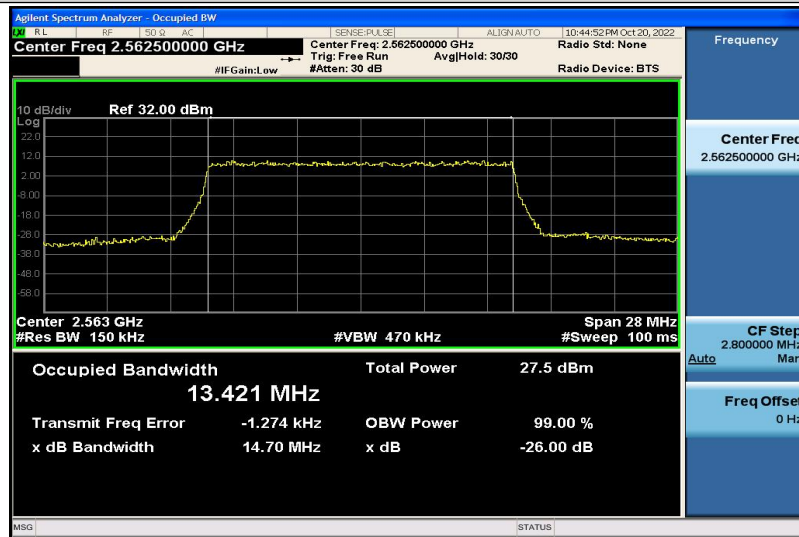

Band7-15MHz-16QAM-21100-75RB#0-13.444

Band7-15MHz-16QAM-21375-75RB#0-13.421