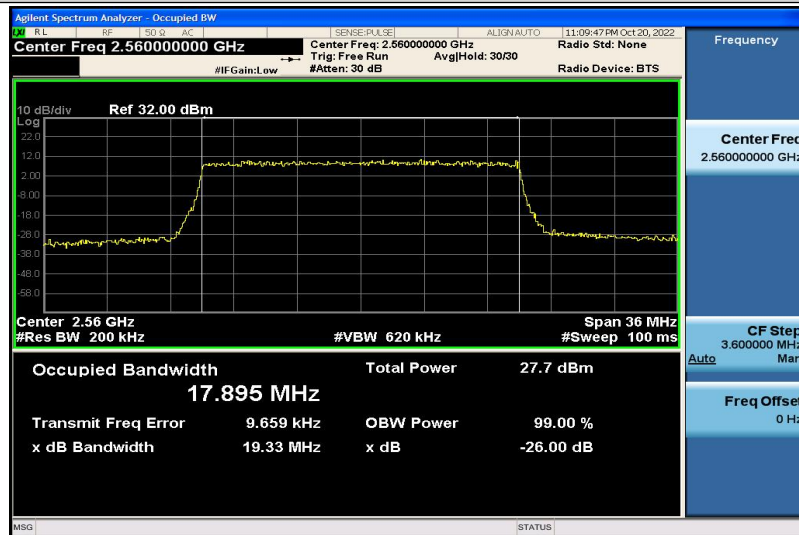

Band7-20MHz-16QAM-21100-100RB#0-17.884

Band7-20MHz-16QAM-21350-100RB#0-17.895