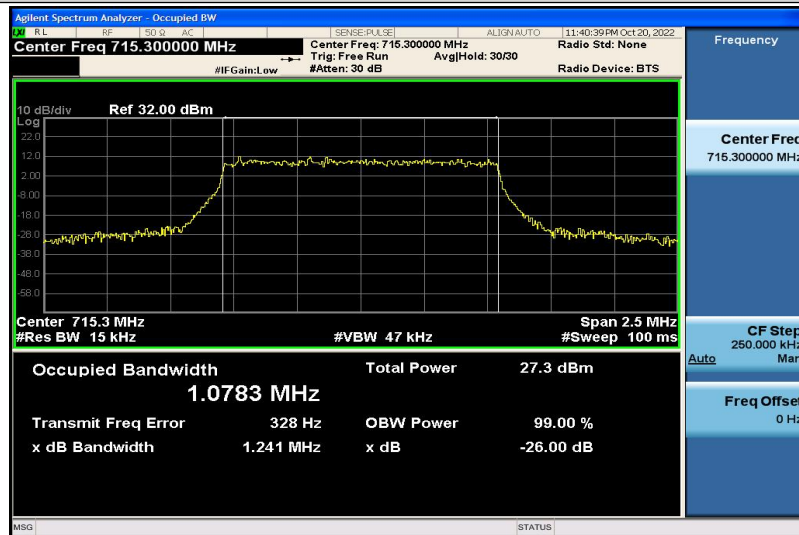

Band12-1.4MHz-16QAM-23095-6RB#0-1.0784

Band12-1.4MHz-16QAM-23173-6RB#0-1.0783