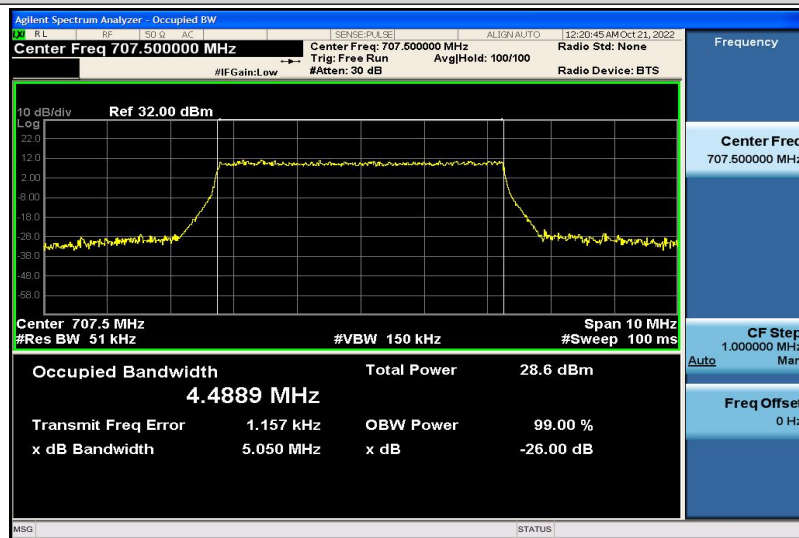

Band12-5MHz-16QAM-23035-25RB#0-4.4841

Band12-5MHz-16QAM-23095-25RB#0-4.4889