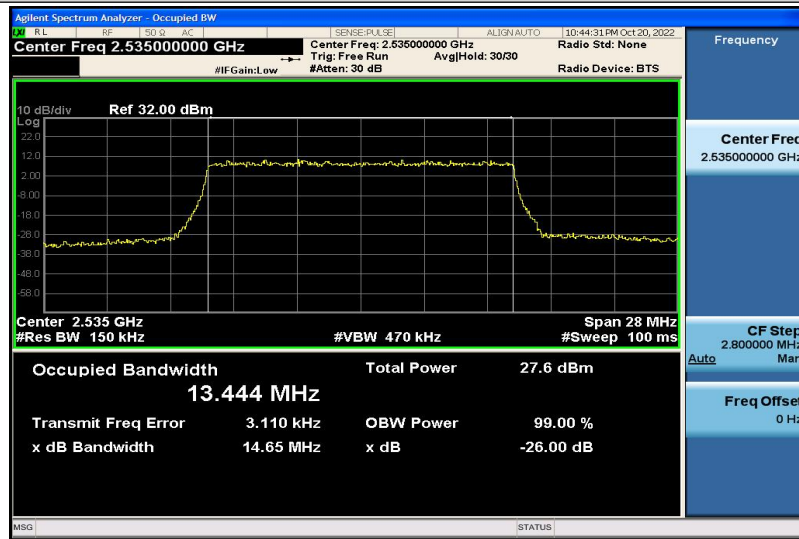

Band7-15MHz-16QAM-20825-75RB#0-13.442

Band7-15MHz-16QAM-21100-75RB#0-13.444