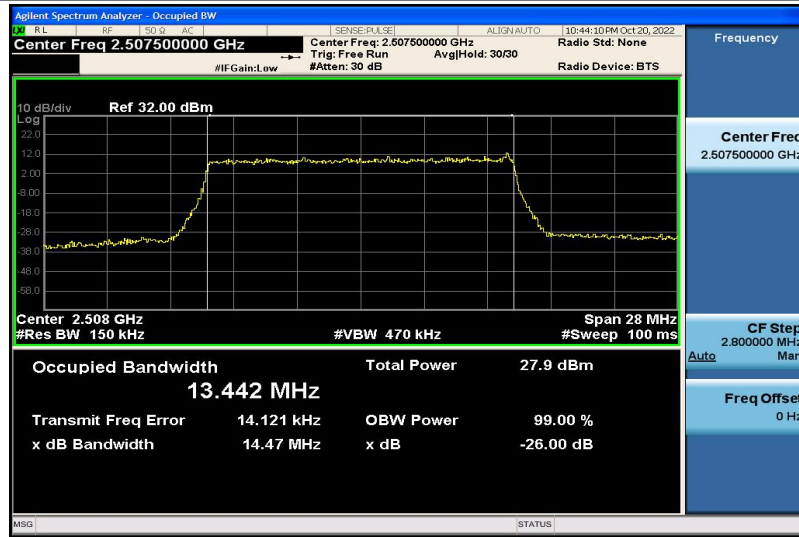

Band7-10MHz-16QAM-20800-50RB#0-8.9520

Band7-10MHz-16QAM-21100-50RB#0-8.9576

Band7-10MHz-16QAM-21400-50RB#0-8.9502

Band7-15MHz-QPSK-20825-75RB#0-13.432

Band7-15MHz-QPSK-21100-75RB#0-13.399

Band7-15MHz-QPSK-21375-75RB#0-13.441