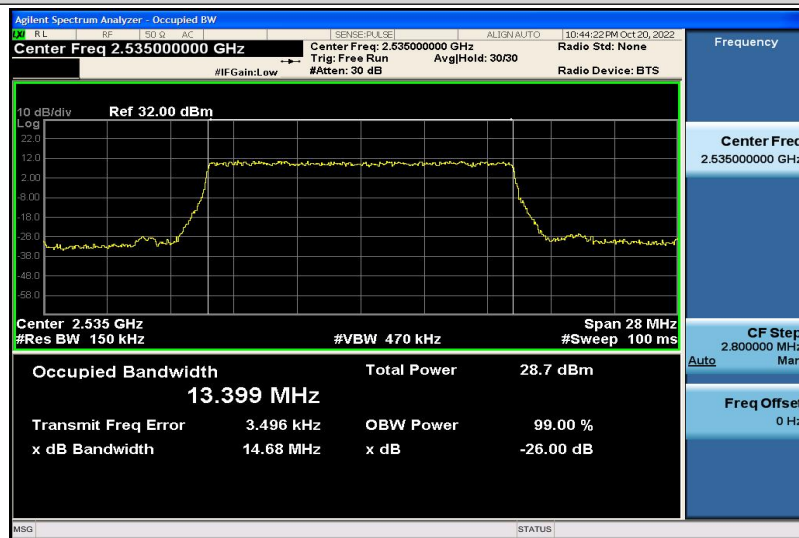

Band7-10MHz-16QAM-20800-50RB#0-8.9520

Band7-10MHz-16QAM-21100-50RB#0-8.9576

Band7-10MHz-16QAM-21400-50RB#0-8.9502

Band7-15MHz-QPSK-20825-75RB#0-13.432

Band7-15MHz-QPSK-21100-75RB#0-13.399

Band7-15MHz-QPSK-21375-75RB#0-13.441