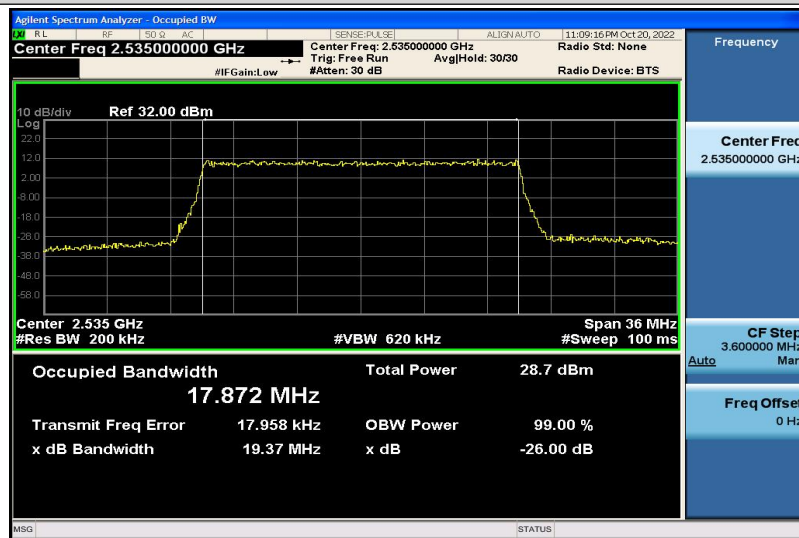

Band7-15MHz-16QAM-20825-75RB#0-13.442

Band7-15MHz-16QAM-21100-75RB#0-13.444

Band7-15MHz-16QAM-21375-75RB#0-13.421

Band7-20MHz-QPSK-20850-100RB#0-17.892

Band7-20MHz-QPSK-21100-100RB#0-17.872

Band7-20MHz-QPSK-21350-100RB#0-17.845