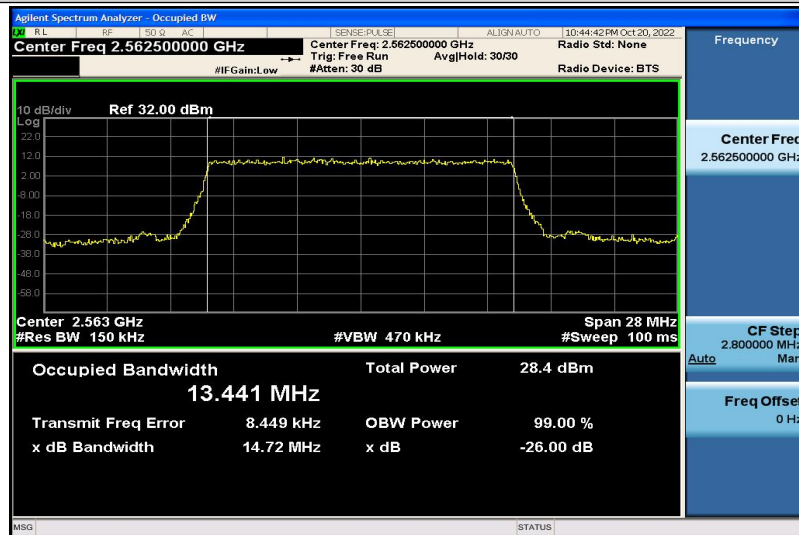

Band7-10MHz-16QAM-20800-50RB#0-8.9520

Band7-10MHz-16QAM-21100-50RB#0-8.9576

Band7-10MHz-16QAM-21400-50RB#0-8.9502

Band7-15MHz-QPSK-20825-75RB#0-13.432

Band7-15MHz-QPSK-21100-75RB#0-13.399

Band7-15MHz-QPSK-21375-75RB#0-13.441