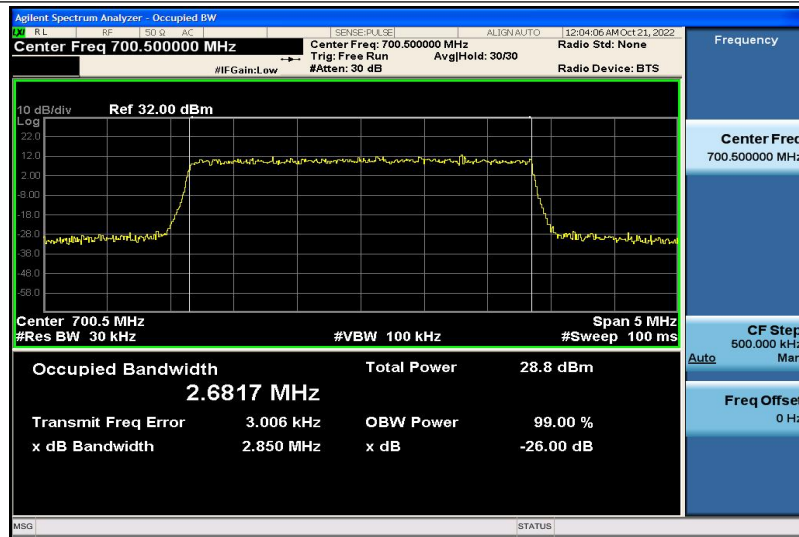

Band12-1.4MHz-16QAM-23173-6RB#0-1.0783

Band12-3MHz-QPSK-23025-15RB#0-2.6817