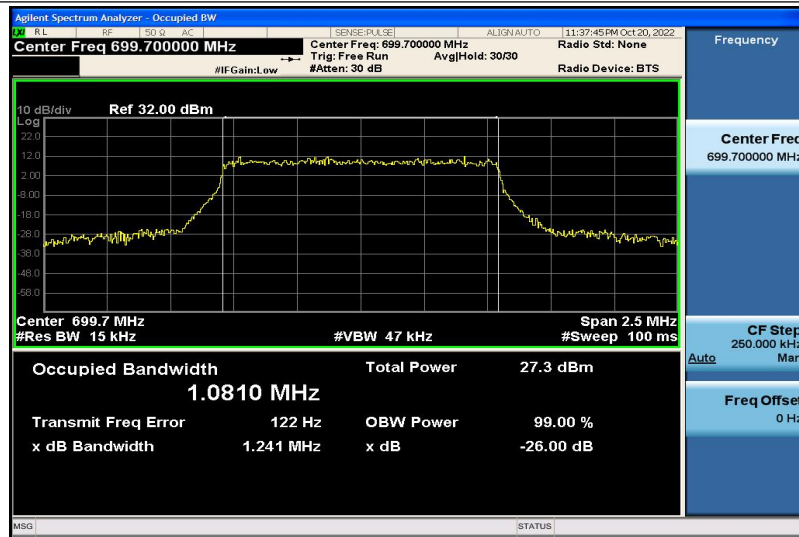

Band7-20MHz-16QAM-20850-100RB#0-17.870

Band7-20MHz-16QAM-21100-100RB#0-17.884

Band7-20MHz-16QAM-21350-100RB#0-17.895

Band12-1.4MHz-QPSK-23017-6RB#0-1.0782

Band12-1.4MHz-QPSK-23095-6RB#0-1.0813

Band12-1.4MHz-QPSK-23173-6RB#0-1.0835