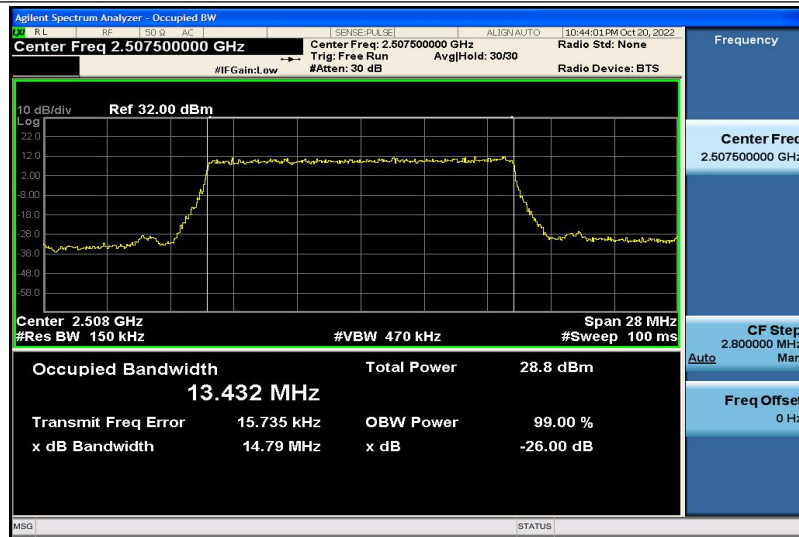

Band7-10MHz-16QAM-21400-50RB#0-8.9502

Band7-15MHz-QPSK-20825-75RB#0-13.432