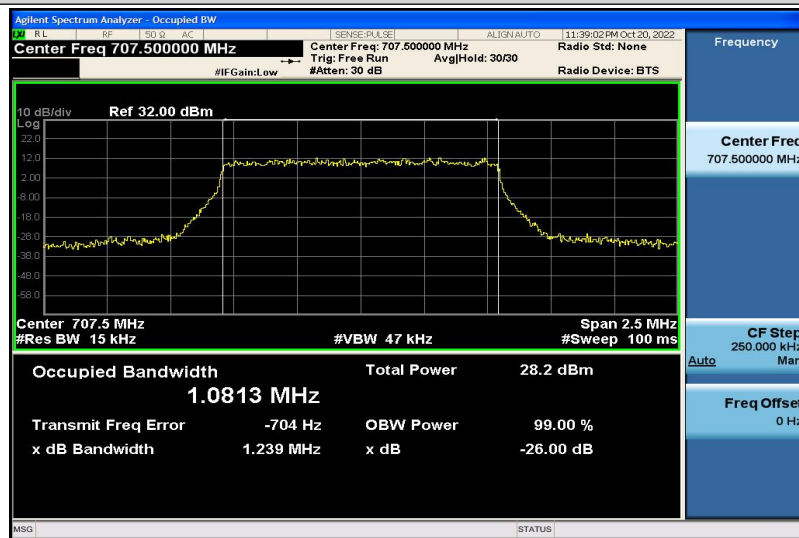

Band7-20MHz-16QAM-20850-100RB#0-17.870

Band7-20MHz-16QAM-21100-100RB#0-17.884

Band7-20MHz-16QAM-21350-100RB#0-17.895

Band12-1.4MHz-QPSK-23017-6RB#0-1.0782

Band12-1.4MHz-QPSK-23095-6RB#0-1.0813

Band12-1.4MHz-QPSK-23173-6RB#0-1.0835