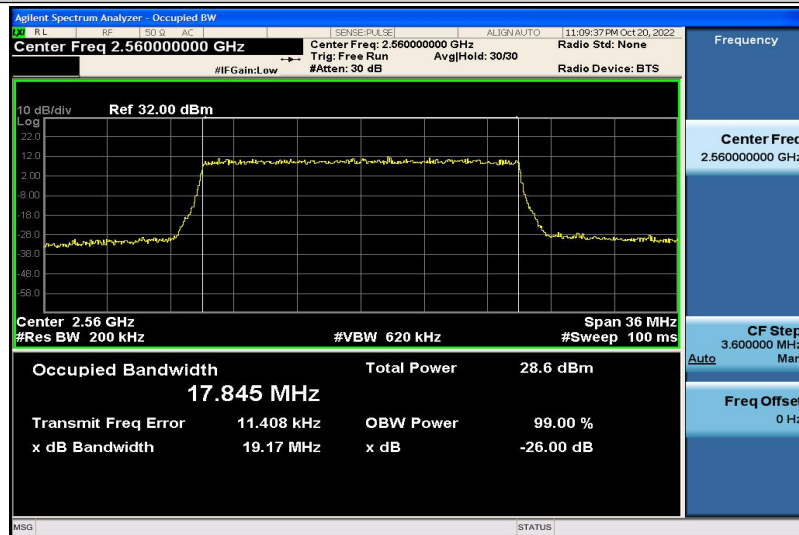

Band7-15MHz-16QAM-20825-75RB#0-13.442

Band7-15MHz-16QAM-21100-75RB#0-13.444

Band7-15MHz-16QAM-21375-75RB#0-13.421

Band7-20MHz-QPSK-20850-100RB#0-17.892

Band7-20MHz-QPSK-21100-100RB#0-17.872

Band7-20MHz-QPSK-21350-100RB#0-17.845