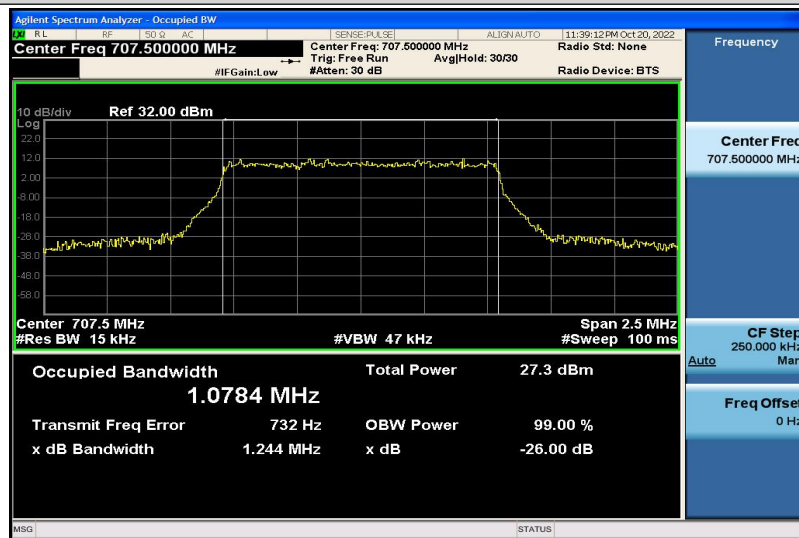

Band12-1.4MHz-16QAM-23017-6RB#0-1.0810

Band12-1.4MHz-16QAM-23095-6RB#0-1.0784