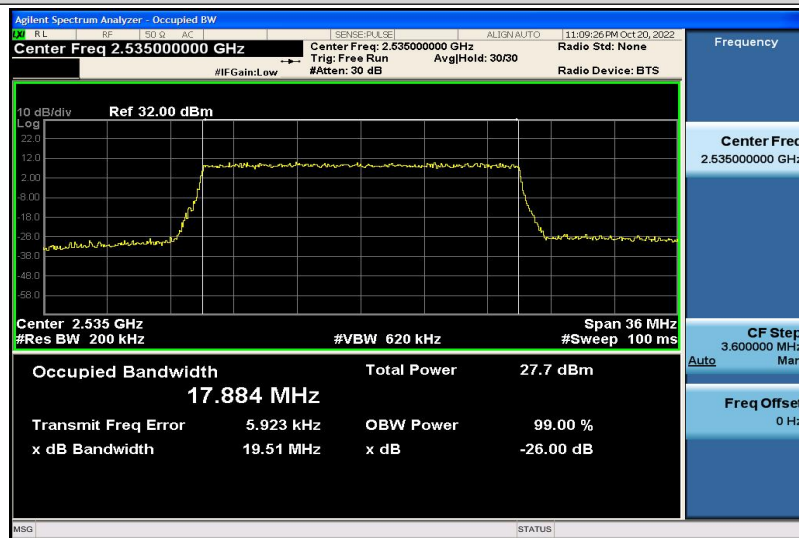

Band7-20MHz-16QAM-20850-100RB#0-17.870

Band7-20MHz-16QAM-21100-100RB#0-17.884