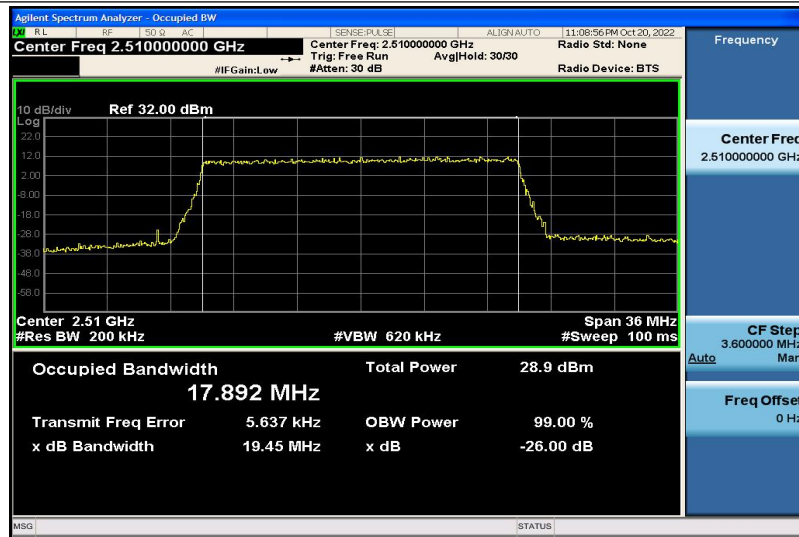

Band7-15MHz-16QAM-21375-75RB#0-13.421

Band7-20MHz-QPSK-20850-100RB#0-17.892