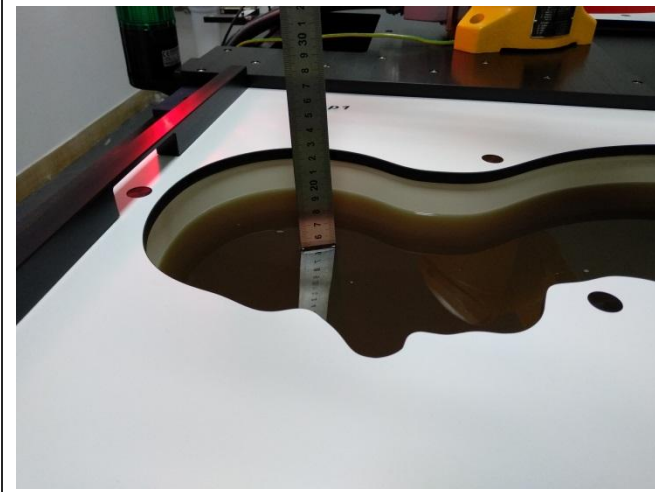

Model:K5

17. TestSetup Photos

Liquid depth in the Head phantom

Liquid depth in the Body phantom

Left Head Touch

Right Head Touch

Left Head Tilt (15°)

Right Head Tilt (15°)

Body-worn Front (10mm)

Body-worn Rear(10mm)