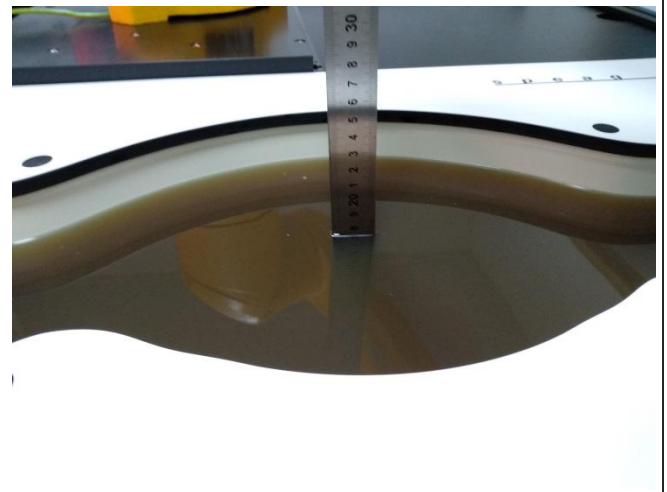

Model:K5

17. TestSetup Photos

Liquid depth in the Head phantom

Liquid depth in the Body phantom

Left Head Touch

Right Head Touch

Left Head Tilt (15°)

Right Head Tilt (15°)

Body-worn Front (10mm)

Body-worn Rear(10mm)