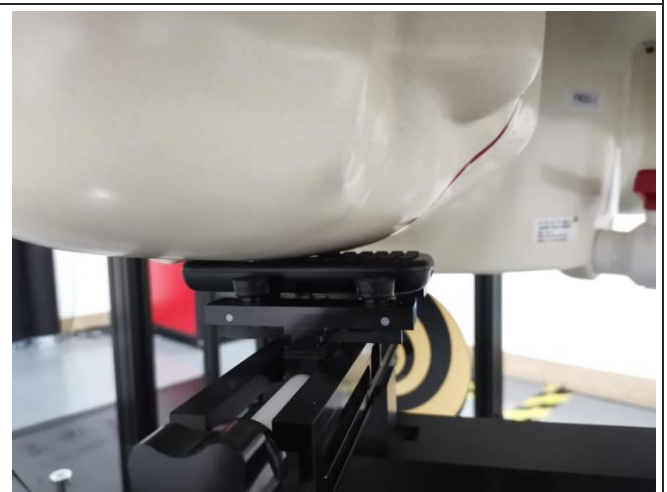

Model:K5

17. TestSetup Photos

Liquid depth in the Head phantom

Liquid depth in the Body phantom

Left Head Touch

Right Head Touch

Left Head Tilt (15°)

Right Head Tilt (15°)

Body-worn Front (10mm)

Body-worn Rear(10mm)