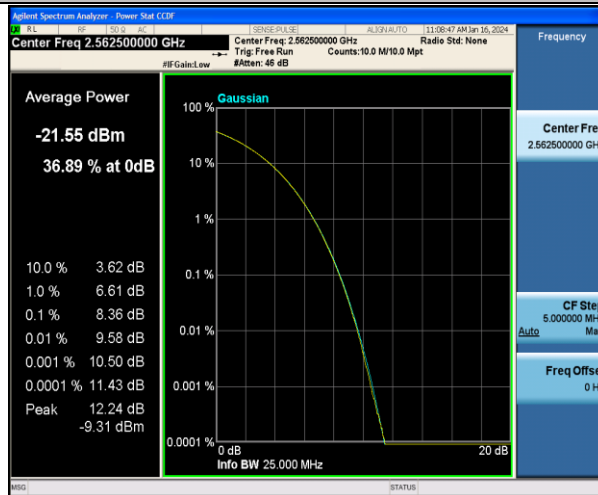

Band7-10MHz-QPSK-21400-50RB#0-PASS

Band7-15MHz-QPSK-20825-1RB#0-PASS

Band7-15MHz-16QAM-20825-1RB#0-PASS

Band7-15MHz-QPSK-21100-1RB#0-PASS

Band7-15MHz-16QAM-21100-1RB#0-PASS

Band7-15MHz-QPSK-21375-1RB#0-PASS