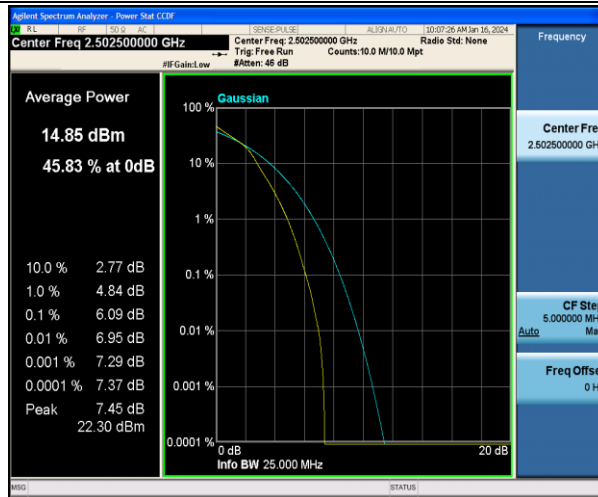

Band7-5MHz-QPSK-20775-25RB#0-PASS

Band7-5MHz-16QAM-20775-25RB#0-PASS