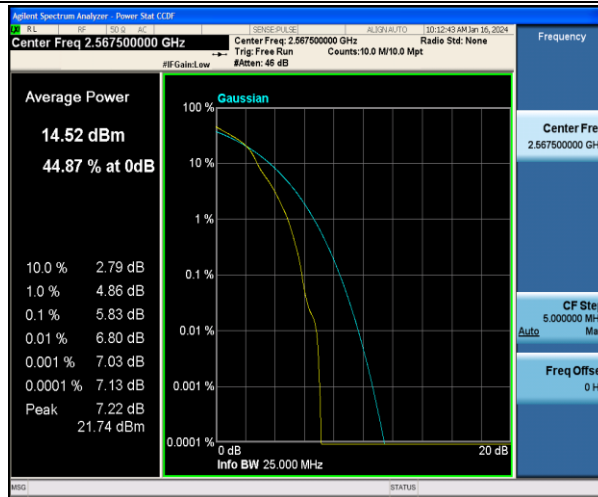

Band7-5MHz-QPSK-21425-1RB#0-PASS

Band7-5MHz-16QAM-21425-1RB#0-PASS