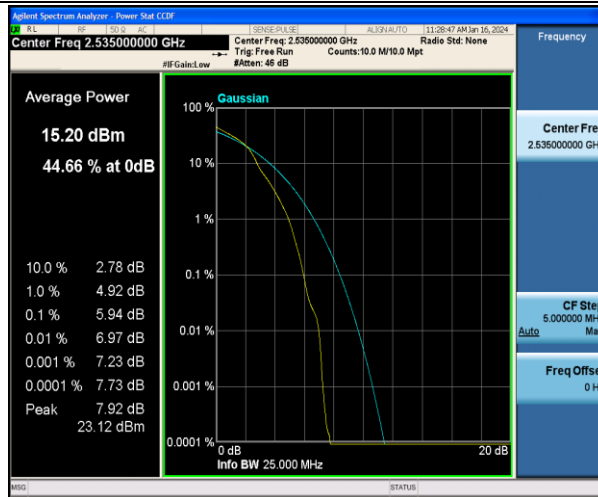

Band7-20MHz-QPSK-21100-1RB#0-PASS

Band7-20MHz-16QAM-21100-1RB#0-PASS