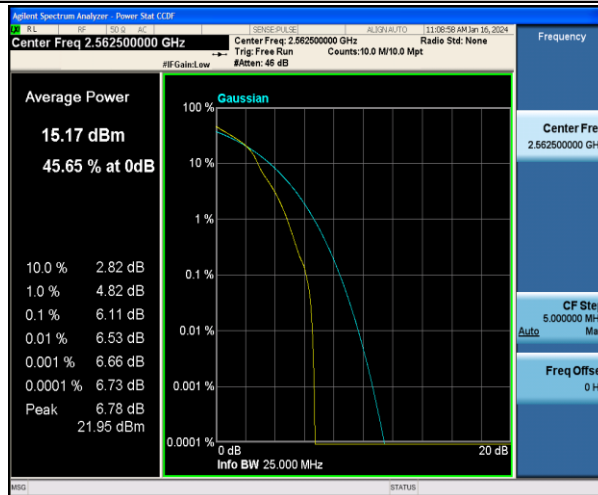

Band7-10MHz-QPSK-21400-50RB#0-PASS

Band7-15MHz-QPSK-20825-1RB#0-PASS

Band7-15MHz-16QAM-20825-1RB#0-PASS

Band7-15MHz-QPSK-21100-1RB#0-PASS

Band7-15MHz-16QAM-21100-1RB#0-PASS

Band7-15MHz-QPSK-21375-1RB#0-PASS