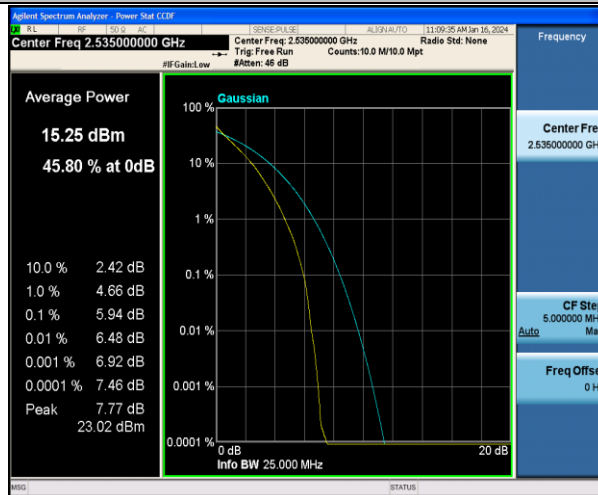

Band7-15MHz-QPSK-20825-75RB#0-PASS

Band7-15MHz-QPSK-21100-75RB#0-PASS