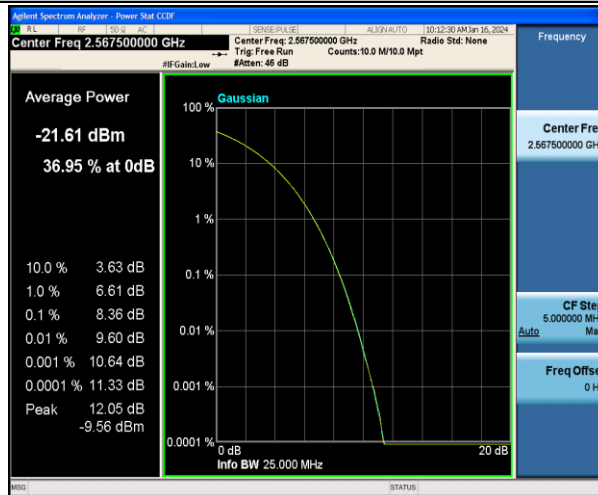

Band7-5MHz-16QAM-21100-25RB#0-PASS

Band7-5MHz-QPSK-21425-1RB#0-PASS