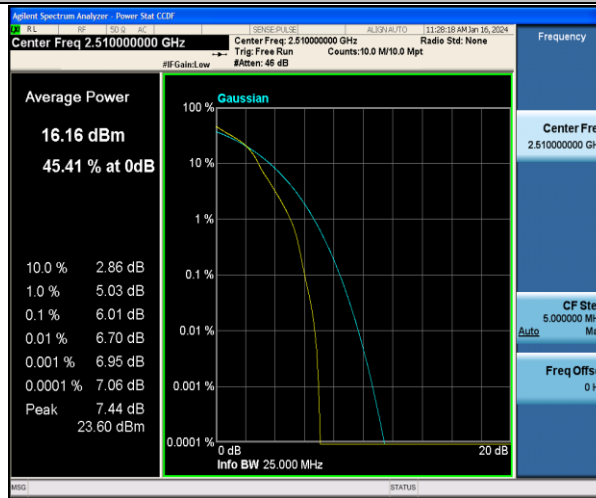

Band7-15MHz-16QAM-21375-1RB#0-PASS

Band7-15MHz-QPSK-20825-75RB#0-PASS

Band7-15MHz-QPSK-21100-75RB#0-PASS

Band7-15MHz-QPSK-21375-75RB#0-PASS

Band7-20MHz-QPSK-20850-1RB#0-PASS

Band7-20MHz-16QAM-20850-1RB#0-PASS