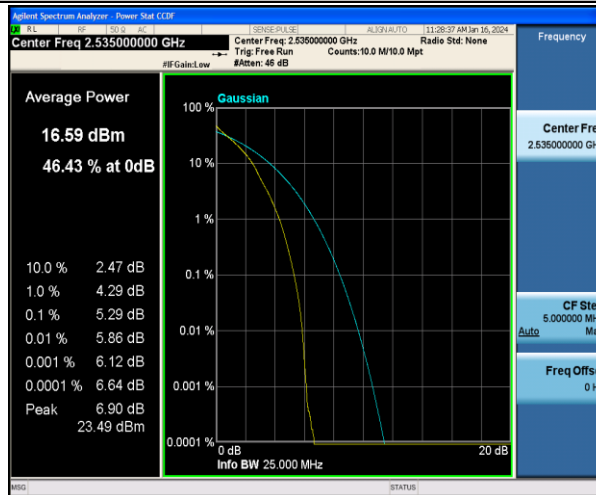

Band7-15MHz-16QAM-21375-1RB#0-PASS

Band7-15MHz-QPSK-20825-75RB#0-PASS

Band7-15MHz-QPSK-21100-75RB#0-PASS

Band7-15MHz-QPSK-21375-75RB#0-PASS

Band7-20MHz-QPSK-20850-1RB#0-PASS

Band7-20MHz-16QAM-20850-1RB#0-PASS