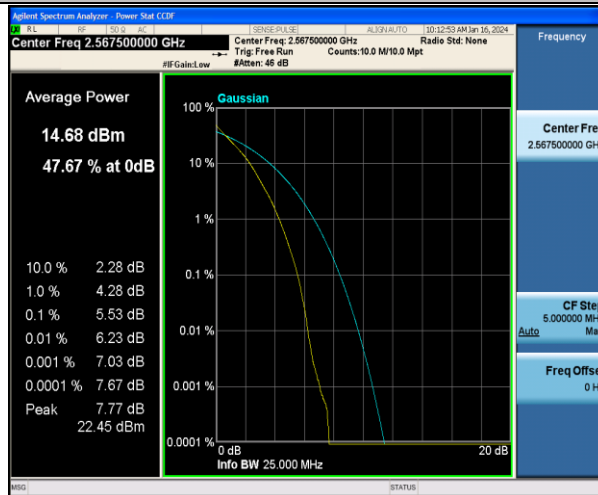

Band7-5MHz-16QAM-21425-1RB#0-PASS

Band7-5MHz-QPSK-21425-25RB#0-PASS