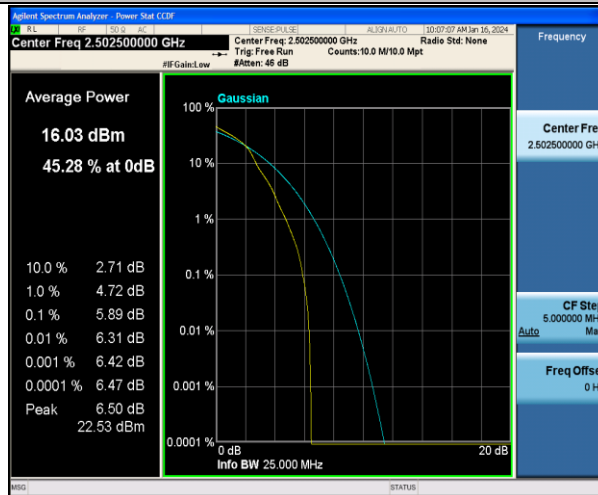

Band7-5MHz-QPSK-20775-1RB#0-PASS

Band7-5MHz-16QAM-20775-1RB#0-PASS