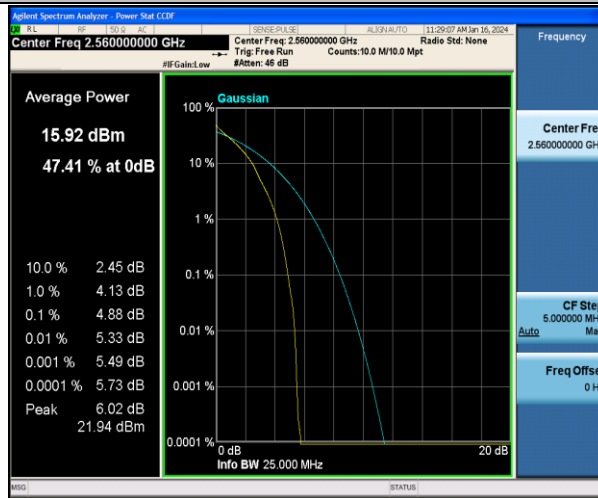

Band7-20MHz-16QAM-21100-1RB#0-PASS

Band7-20MHz-QPSK-21350-1RB#0-PASS