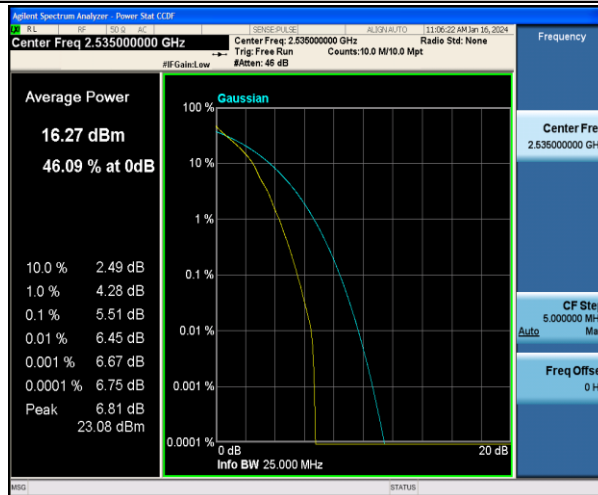

Band7-15MHz-16QAM-20825-1RB#0-PASS

Band7-15MHz-QPSK-21100-1RB#0-PASS