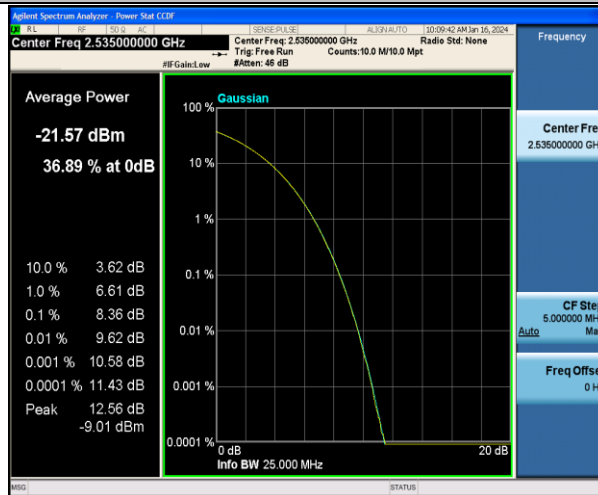

Band7-5MHz-QPSK-20775-1RB#0-PASS

Band7-5MHz-16QAM-20775-1RB#0-PASS

Band7-5MHz-QPSK-20775-25RB#0-PASS

Band7-5MHz-16QAM-20775-25RB#0-PASS

Band7-5MHz-QPSK-21100-1RB#0-PASS

Band7-5MHz-16QAM-21100-1RB#0-PASS

Band7-5MHz-QPSK-21100-25RB#0-PASS