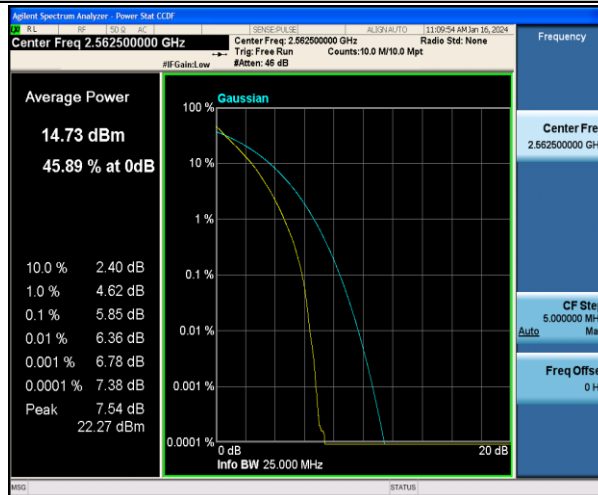

Band7-15MHz-QPSK-21100-75RB#0-PASS

Band7-15MHz-QPSK-21375-75RB#0-PASS