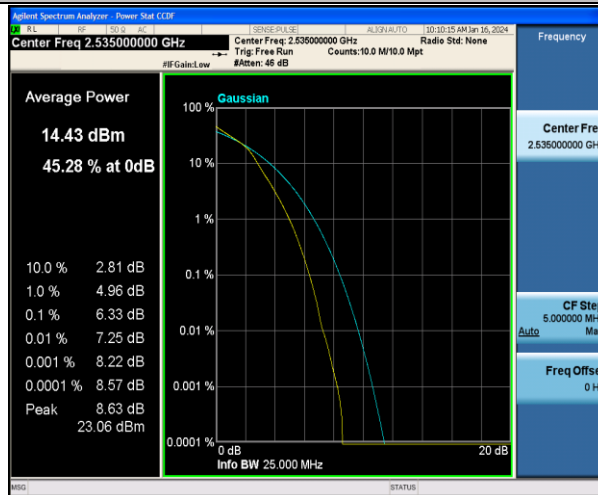

Band7-5MHz-QPSK-20775-1RB#0-PASS

Band7-5MHz-16QAM-20775-1RB#0-PASS

Band7-5MHz-QPSK-20775-25RB#0-PASS

Band7-5MHz-16QAM-20775-25RB#0-PASS

Band7-5MHz-QPSK-21100-1RB#0-PASS

Band7-5MHz-16QAM-21100-1RB#0-PASS

Band7-5MHz-QPSK-21100-25RB#0-PASS