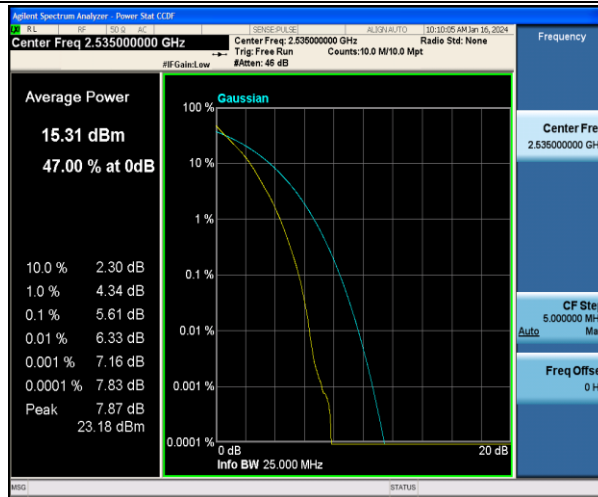

Band7-5MHz-QPSK-20775-1RB#0-PASS

Band7-5MHz-16QAM-20775-1RB#0-PASS

Band7-5MHz-QPSK-20775-25RB#0-PASS

Band7-5MHz-16QAM-20775-25RB#0-PASS

Band7-5MHz-QPSK-21100-1RB#0-PASS

Band7-5MHz-16QAM-21100-1RB#0-PASS

Band7-5MHz-QPSK-21100-25RB#0-PASS