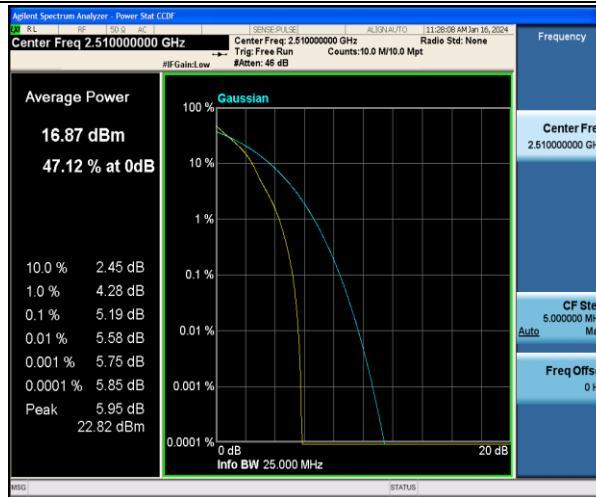

Band7-15MHz-16QAM-21375-1RB#0-PASS

Band7-15MHz-QPSK-20825-75RB#0-PASS

Band7-15MHz-QPSK-21100-75RB#0-PASS

Band7-15MHz-QPSK-21375-75RB#0-PASS

Band7-20MHz-QPSK-20850-1RB#0-PASS

Band7-20MHz-16QAM-20850-1RB#0-PASS