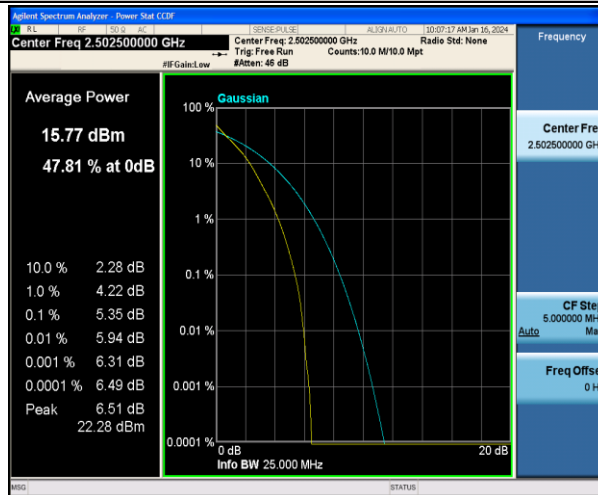

Band7-5MHz-16QAM-20775-1RB#0-PASS

Band7-5MHz-QPSK-20775-25RB#0-PASS