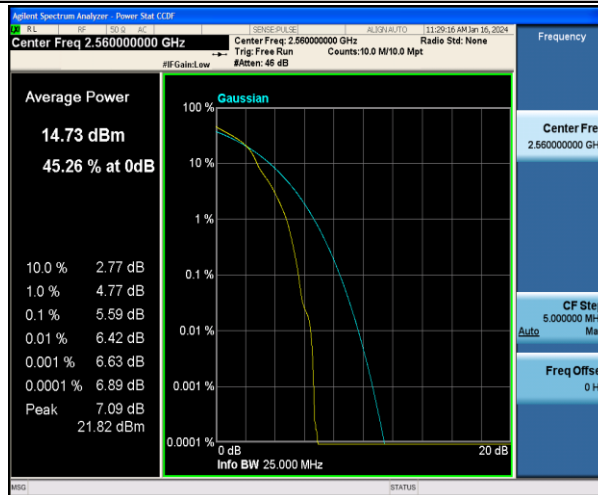

Band7-20MHz-QPSK-21350-1RB#0-PASS

Band7-20MHz-16QAM-21350-1RB#0-PASS