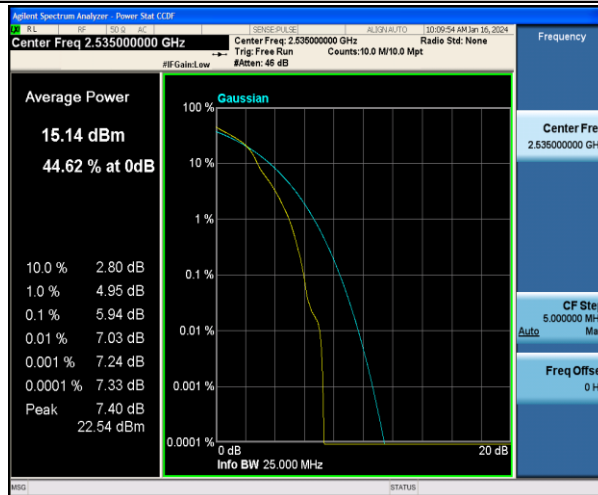

Band7-5MHz-QPSK-20775-1RB#0-PASS

Band7-5MHz-16QAM-20775-1RB#0-PASS

Band7-5MHz-QPSK-20775-25RB#0-PASS

Band7-5MHz-16QAM-20775-25RB#0-PASS

Band7-5MHz-QPSK-21100-1RB#0-PASS

Band7-5MHz-16QAM-21100-1RB#0-PASS

Band7-5MHz-QPSK-21100-25RB#0-PASS