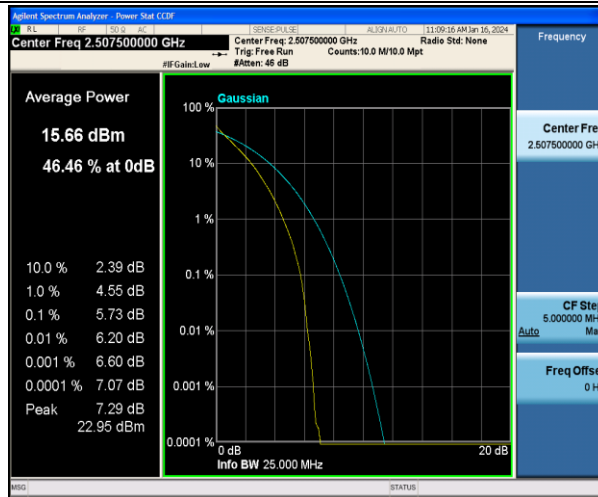

Band7-15MHz-16QAM-21375-1RB#0-PASS

Band7-15MHz-QPSK-20825-75RB#0-PASS